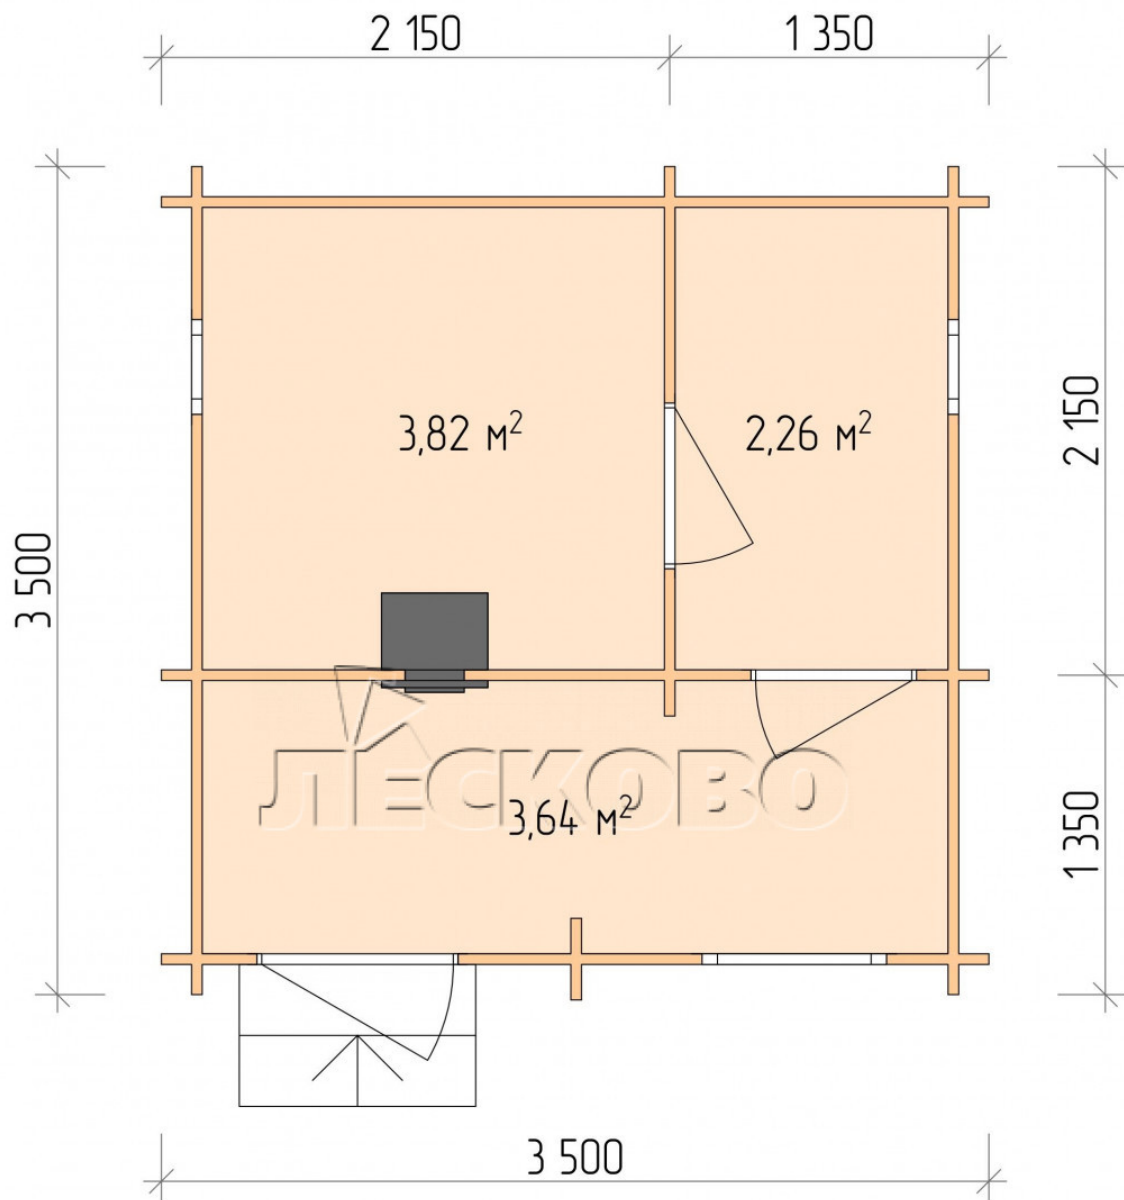

House Kit

- Wall kit: 44 × 145 mm mini-chamber drying chamber with bowls for the project. The material of the tree is spruce, pine (GOST 8486). Humidity 12-14%. The height of the walls is 2.16 m.;
- Logs, lower harness: board 45 × 145 mm chamber drying 10-12%;
- Floors: floorboard 35 mm., Chamber drying;
- Ceiling: imitation of a bar 20 × 135 mm, Chamber drying;
- Wooden windows, glass 4 mm, Single. Treatment with a colorless antiseptic. Hardware;