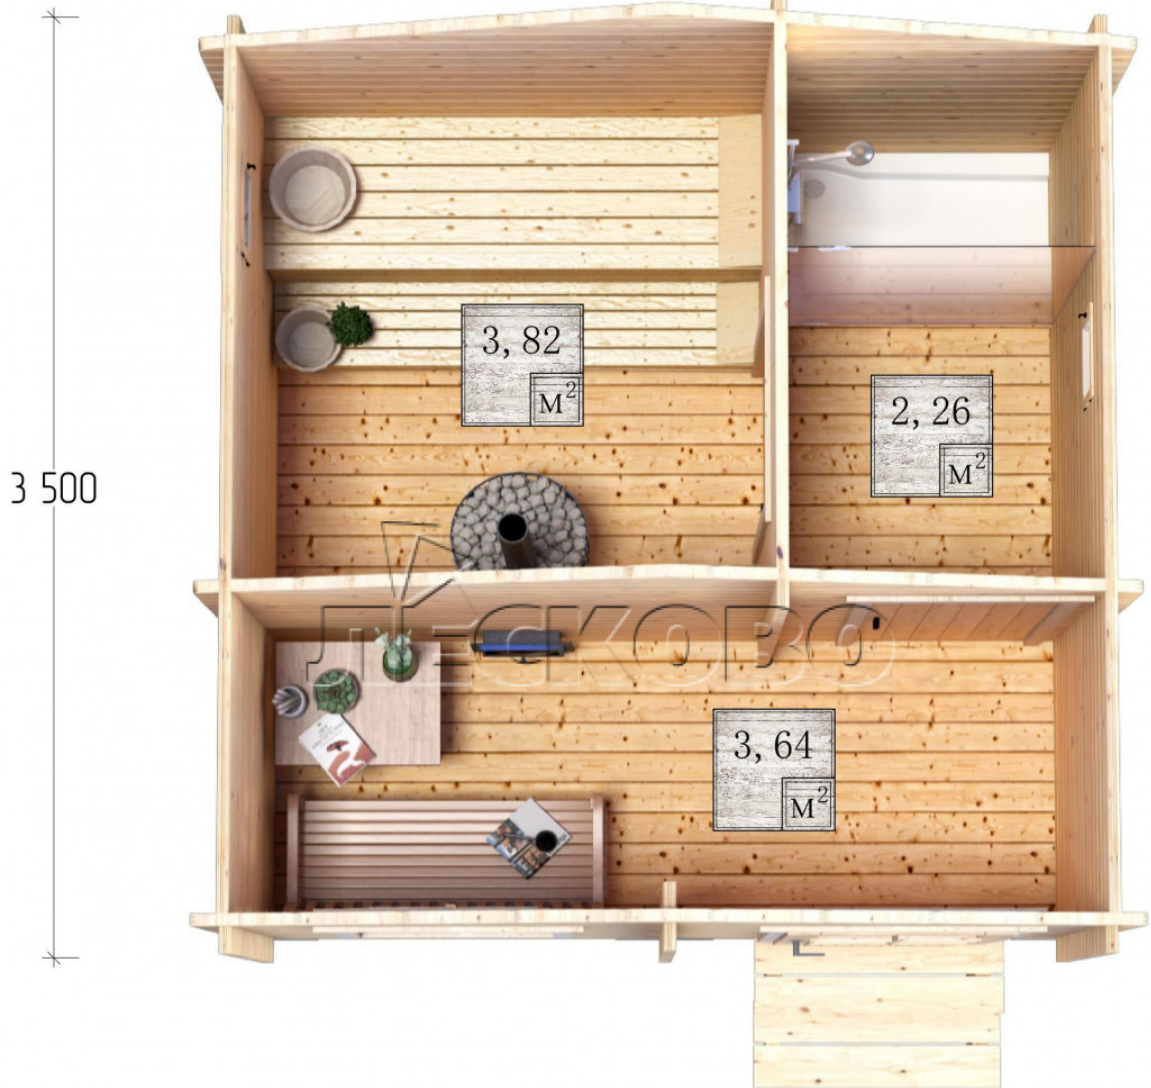

Outdoor sauna "BL" series 3.5×3.5

Project Dimensions

3.5 × 3.5 / 10.3 m²

Full house set

3,392 €

Timber

45 MM

65 MM
+ 820 €

Project planning

3 500

Разрез

House Kit

- Wall kit: 44 × 145 mm mini-chamber drying chamber with bowls for the project. The material of the tree is spruce, pine (GOST 8486). Humidity 12-14%. The height of the walls is 2.16 m.;
- Logs, lower harness: board 45 × 145 mm chamber drying 10-12%;
- Floors: floorboard 35 mm., Chamber drying;
- Ceiling: imitation of a bar 20 × 135 mm, Chamber drying;
- Wooden windows, glass 4 mm, Single. Treatment with a colorless antiseptic. Hardware;

0.40×0.38 м.2 шт.

0.87×0.78 м.1 шт.

- Wooden doors;

0.84×1.885 м.

bath.2 шт.

0.84×1.885 м.

glass.1 шт.

7. Platbands: dry planed board 20 × 100 mm;