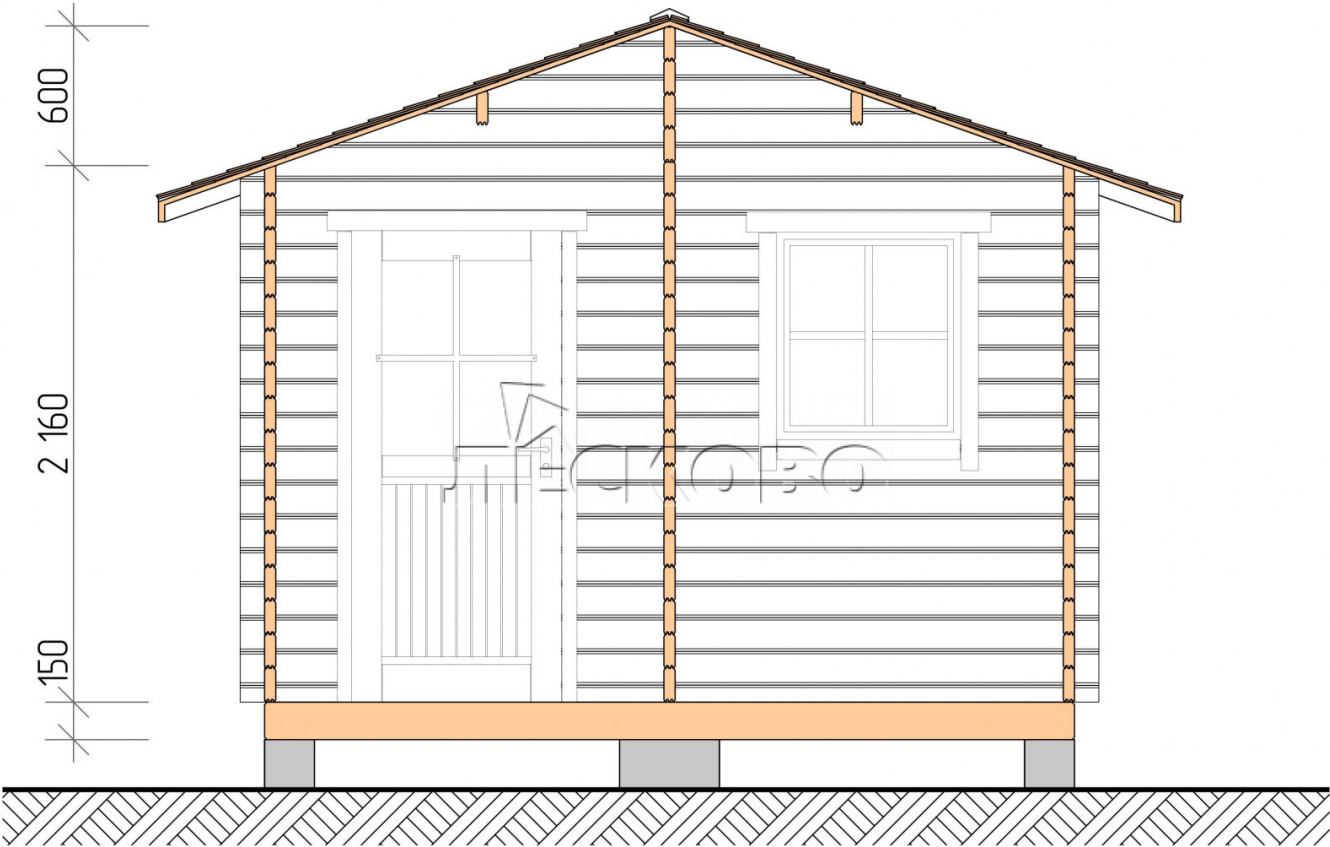

Outdoor sauna "BL" series 3.5×3.5

Project Dimensions

3.5 × 3.5 / 10.3 m²

Full house set

2,667 €

Timber

45 MM

65 MM
+ 656 €

Project planning

3 500

Разрез

House Kit

- Wall kit: 44 × 145 mm mini-chamber drying chamber with bowls for the project. The material of the tree is spruce, pine (GOST 8486). Humidity 12-14%. The height of the walls is 2.16 m.;
- Logs, lower harness: board 45 × 145 mm chamber drying 10-12%;
- Floors: floorboard 35 mm., Chamber drying;
- Ceiling: imitation of a bar 20 × 135 mm, Chamber drying;
- Wooden windows, glass 4 mm, Single. Treatment with a colorless antiseptic. Hardware;

0.40×0.38 м.2 шт.

0.87×0.78 м.1 шт.

- Wooden doors;

0.84×1.885 м.

bath.2 шт.

0.84×1.885 м.

glass.1 шт.

7. Platbands: dry planed board 20 × 100 mm;