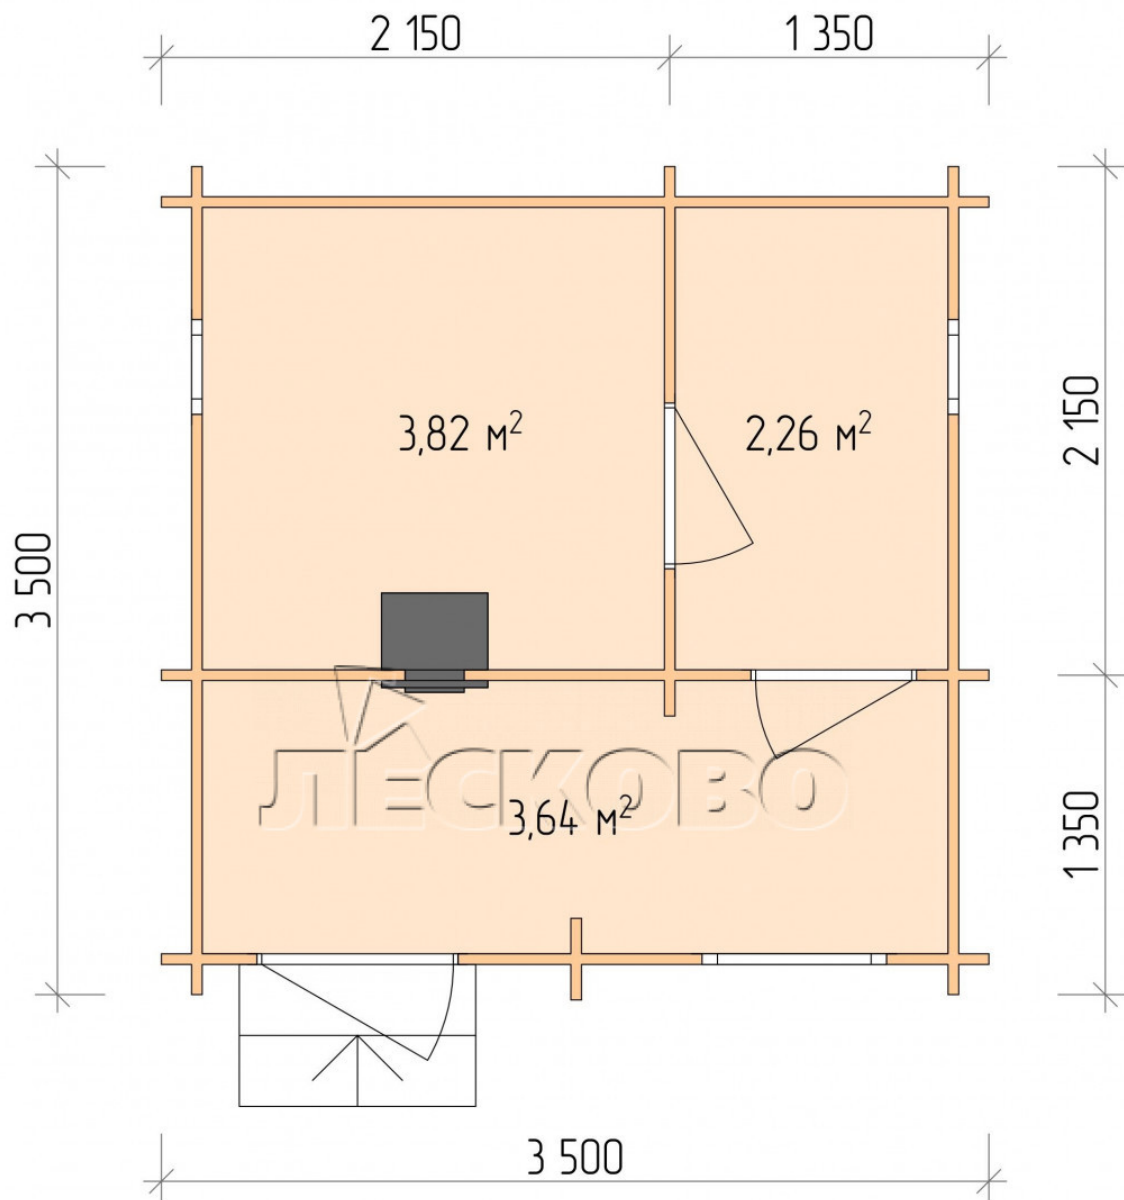

Outdoor sauna "BL" series 3.5×3.5

Project Dimensions

3.5 × 3.5 / 10.3 m²

Full house set

3,392 €

Timber

45 MM

65 MM
+ 820 €

Project planning

3 500

Разрез

House Kit

- Wall kit: 44 × 145 mm mini-chamber drying chamber with bowls for the project. The material of the tree is spruce, pine (GOST 8486). Humidity 12-14%. The height of the walls is 2.16 m.;
- Logs, lower harness: board 45 × 145 mm chamber drying 10-12%;
- Floors: floorboard 35 mm., Chamber drying;
- Ceiling: imitation of a bar 20 × 135 mm, Chamber drying;
- Wooden windows, glass 4 mm, Single. Treatment with a colorless antiseptic. Hardware;

0.40×0.38 м.2 шт.

0.87×0.78 м.1 шт.

- Wooden doors;

0.84×1.885 м.

bath.2 шт.

0.84×1.885 м.

glass.1 шт.

7. Platbands: dry planed board 20 × 100 mm;