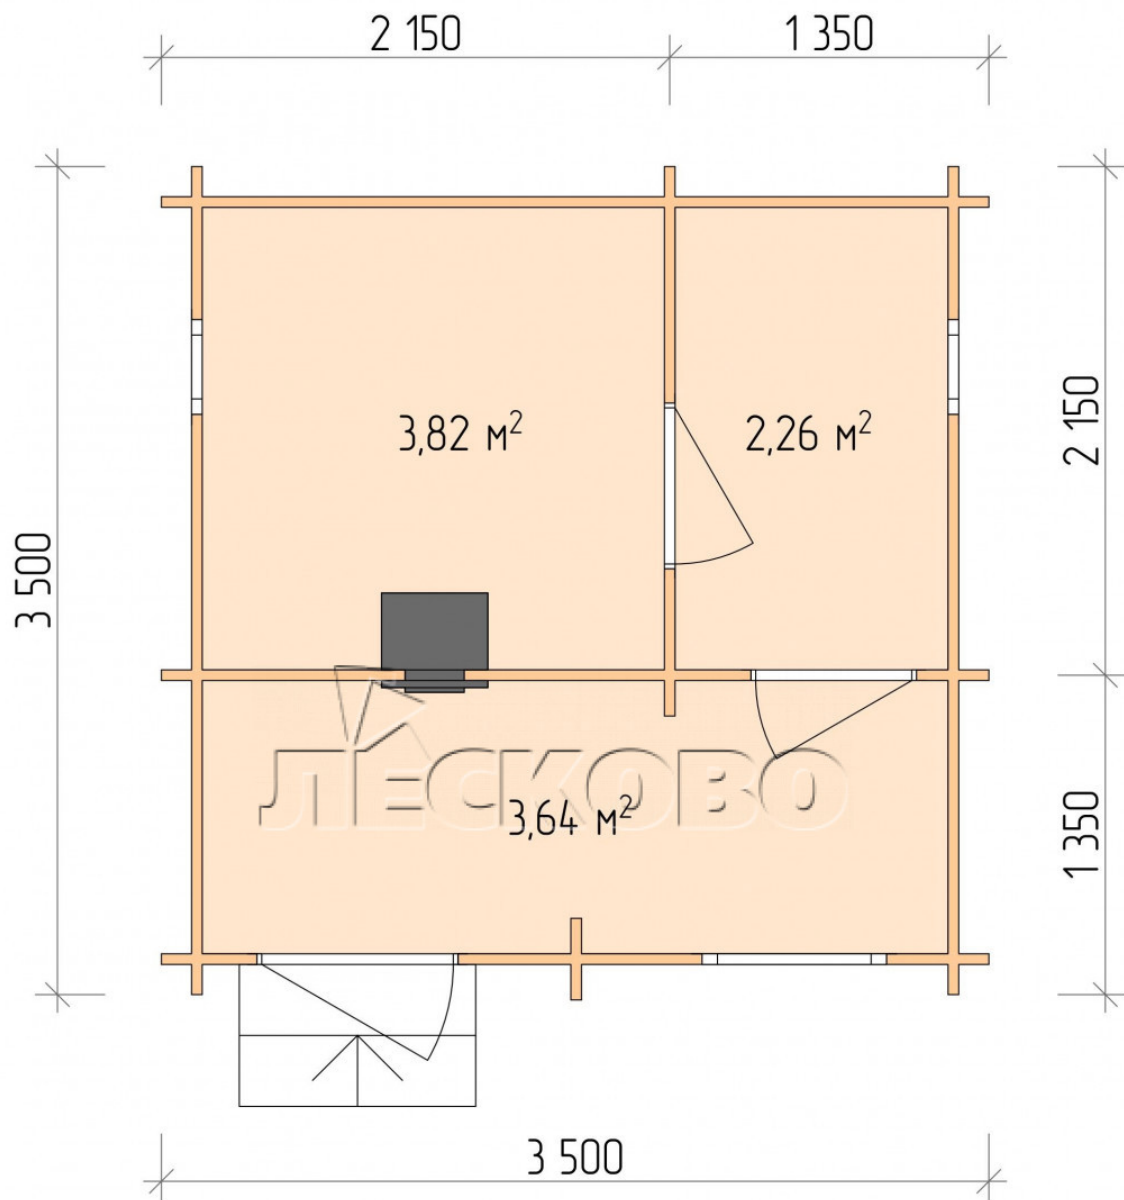

## House Kit

- Wall kit: 44 × 145 mm mini-chamber drying chamber with bowls for the project. The material of the tree is spruce, pine (GOST 8486). Humidity 12-14%. The height of the walls is 2.16 m.;
- Logs, lower harness: board 45 × 145 mm chamber drying 10-12%;
- Floors: floorboard 35 mm., Chamber drying;
- Ceiling: imitation of a bar 20 × 135 mm, Chamber drying;
- Wooden windows, glass 4 mm, Single. Treatment with a colorless antiseptic. Hardware;

0.40×0.38 м.2 шт.

0.87×0.78 м.1 шт.

- Wooden doors;

0.84×1.885 м.

bath.2 шт.

0.84×1.885 м.

glass.1 шт.

7. Platbands: dry planed board 20 × 100 mm;