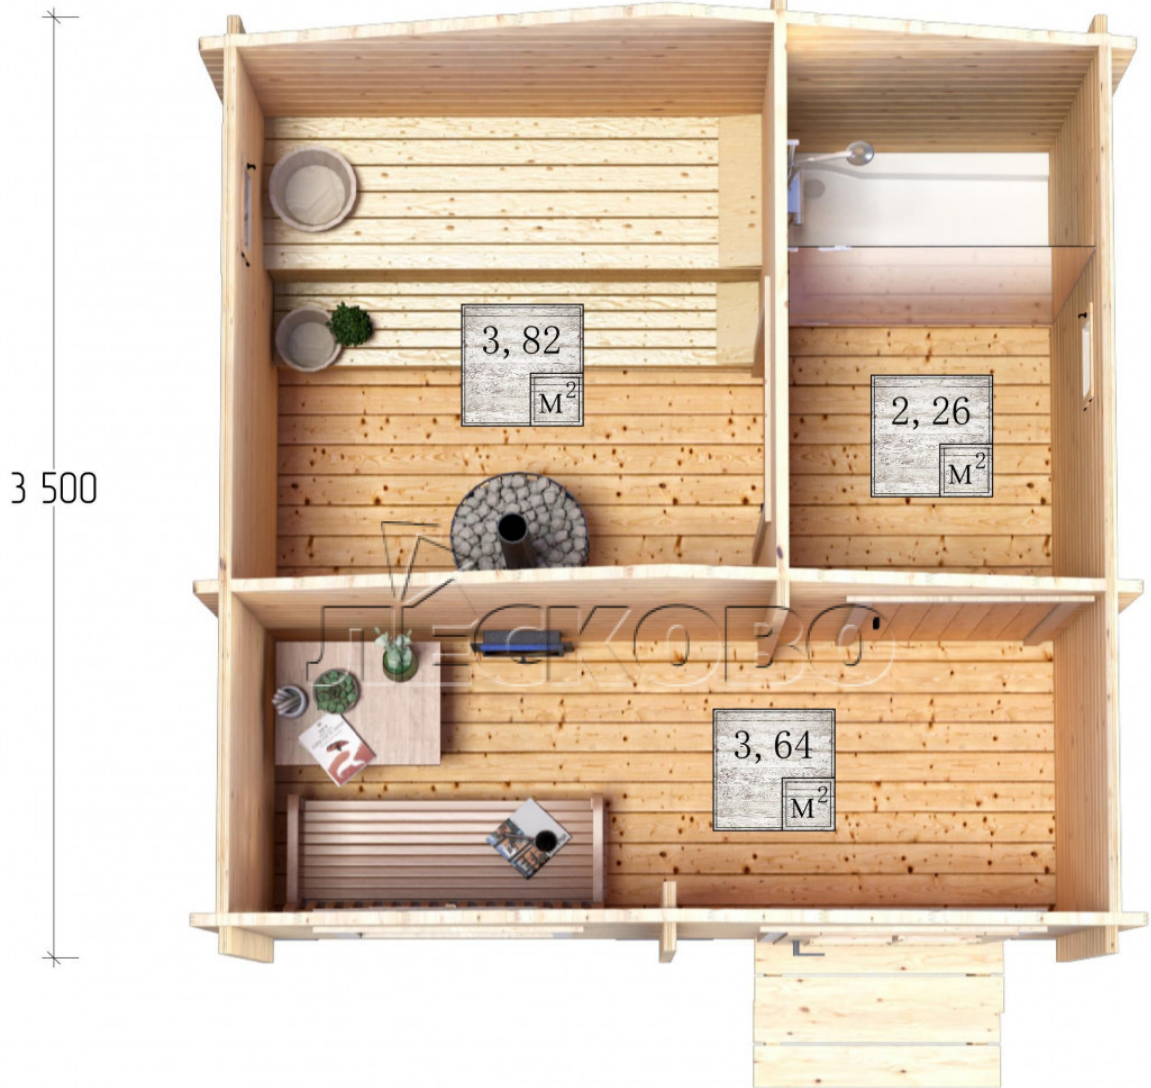

Outdoor sauna "BL" series 3.5×3.5

Project Dimensions

3.5 × 3.5 / 10.3 m²

Full house set

2,667 €

Timber

45 MM

65 MM
+ 656 €

Project planning

3 500

Разрез

House Kit

- Wall kit: 44 × 145 mm mini-chamber drying chamber with bowls for the project. The material of the tree is spruce, pine (GOST 8486). Humidity 12-14%. The height of the walls is 2.16 m.;
- Logs, lower harness: board 45 × 145 mm chamber drying 10-12%;
- Floors: floorboard 35 mm., Chamber drying;
- Ceiling: imitation of a bar 20 × 135 mm, Chamber drying;
- Wooden windows, glass 4 mm, Single. Treatment with a colorless antiseptic. Hardware;

0.40×0.38 м.2 шт.

0.87×0.78 м.1 шт.

- Wooden doors;

0.84×1.885 м.

bath.2 шт.

0.84×1.885 м.

glass.1 шт.

7. Platbands: dry planed board 20 × 100 mm;