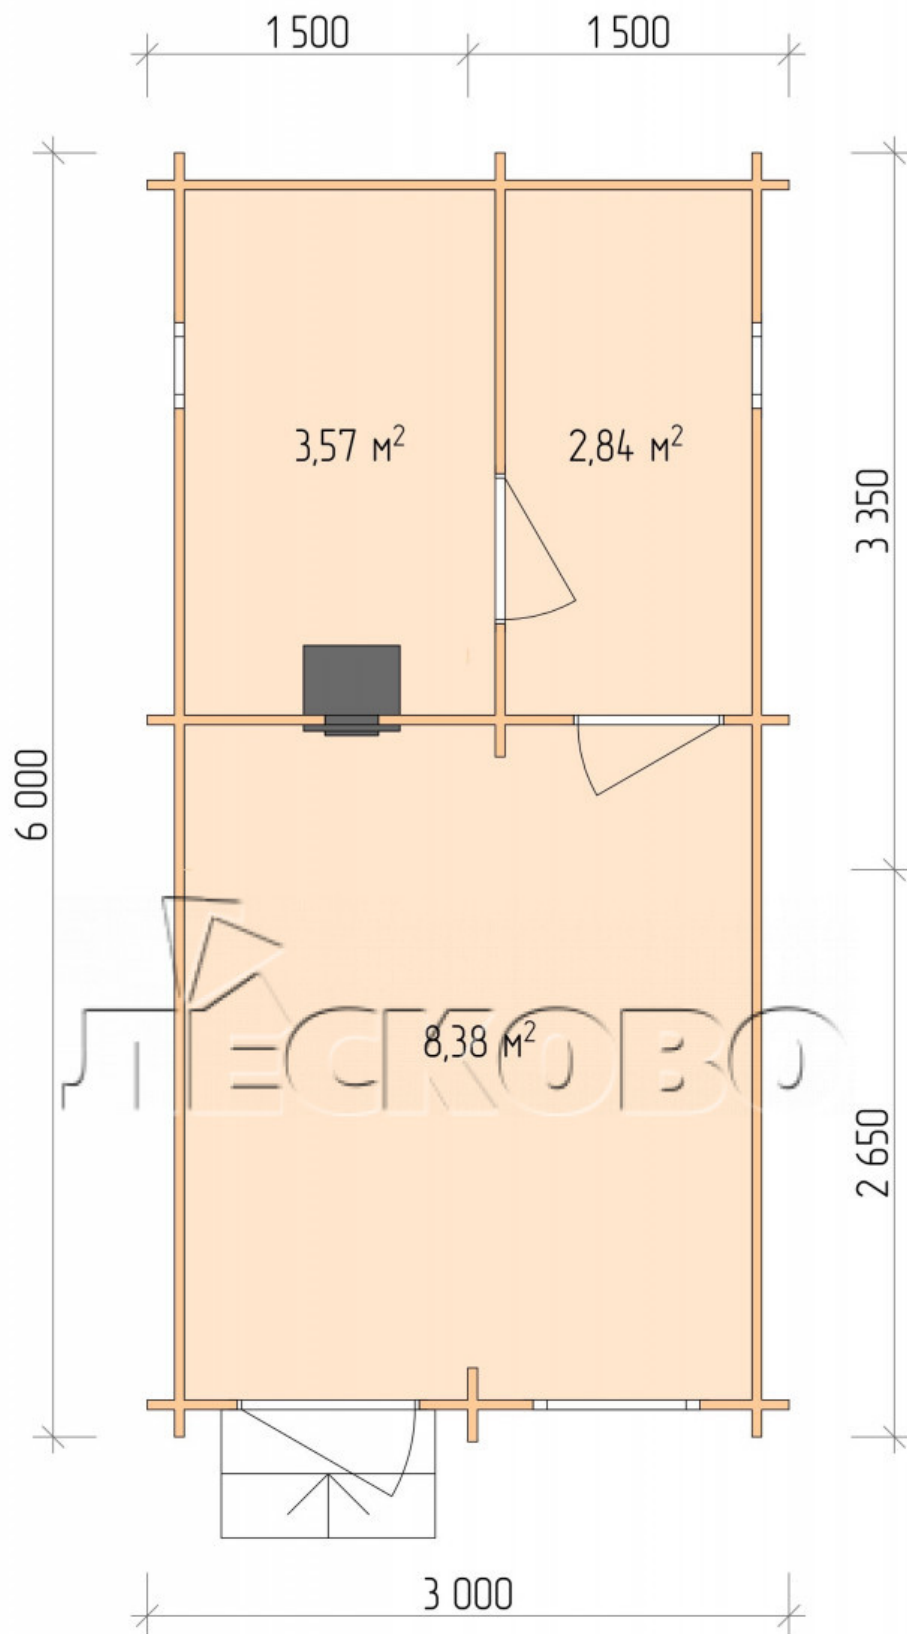

Outdoor sauna "BL" series 3×6

Project Dimensions

3 × 6 / 15.4 m²

Full house set

4,179 €

Timber

45 MM

65 MM
+ 1,033 €

Project planning

3 000

6 000

Разрез

House Kit

- Wall kit: 44 × 145 mm mini-chamber drying chamber with bowls for the project. The material of the tree is spruce, pine (GOST 8486). Humidity 12-14%. The height of the walls is 2.16 m.;

- Logs, lower harness: board 45 × 145 mm chamber drying 10-12%;
- Floors: floorboard 35 mm., Chamber drying;
- Ceiling: imitation of a bar 20 × 135 mm, Chamber drying;
- Wooden windows, glass 4 mm, Single. Treatment with a colorless antiseptic. Hardware;

0.40×0.38 м.2 шт.

0.87×0.78 м.1 шт.

- Wooden doors;

0.84×1.885 м.

bath.2 шт.

0.84×1.885 м.

glass.1 шт.

7. Platbands: dry planed board 20 × 100 mm;