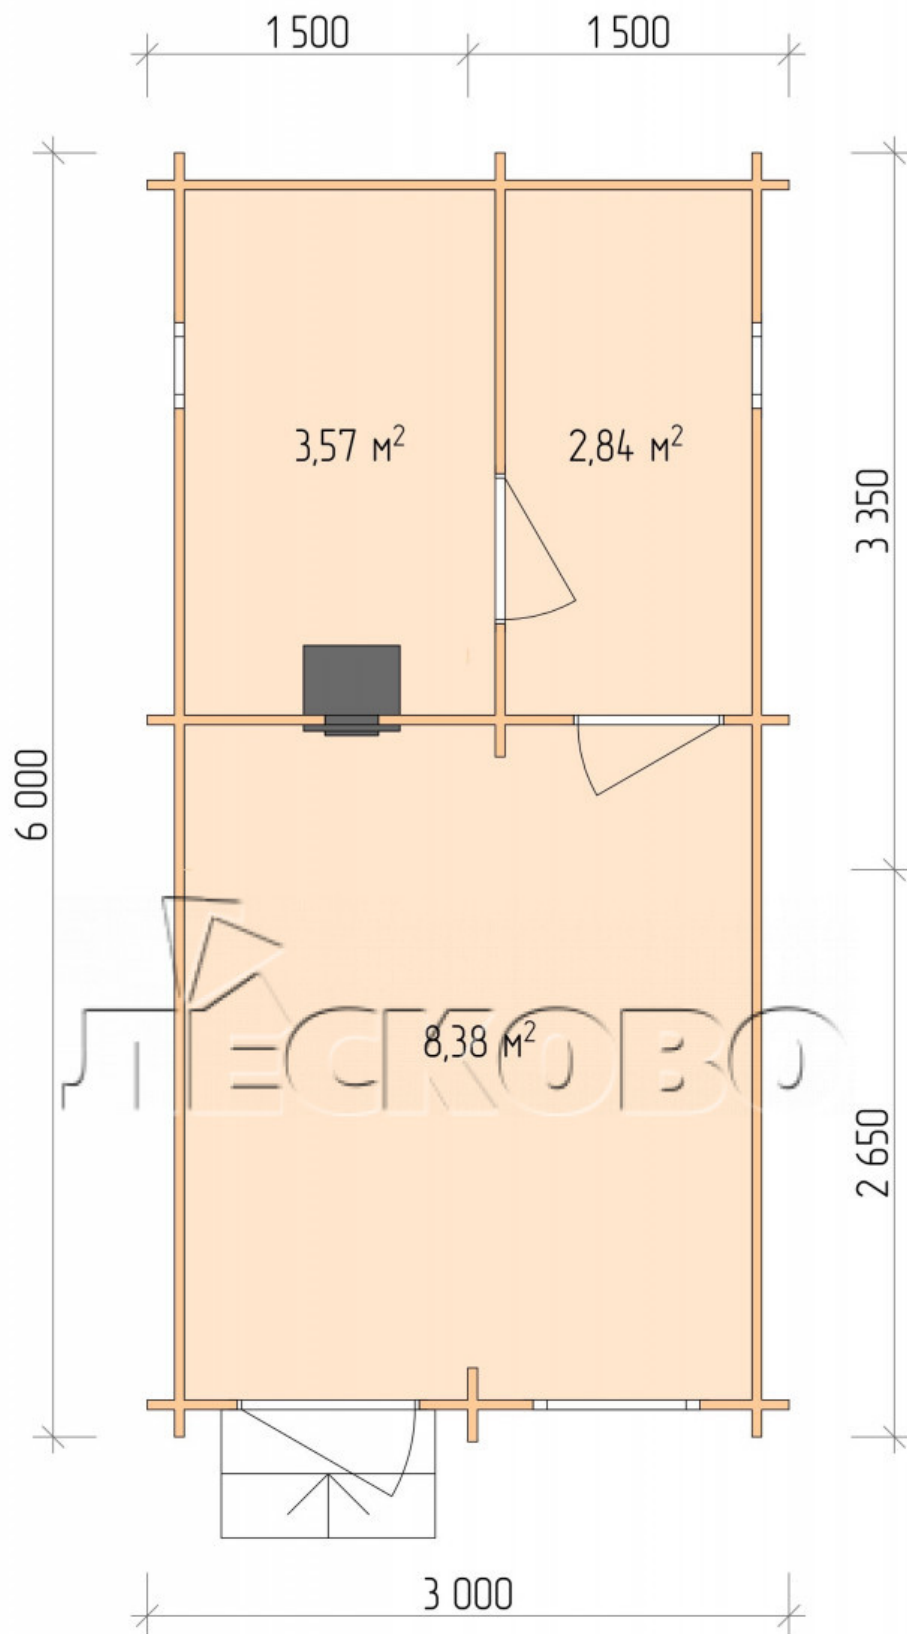

Outdoor sauna "BL" series 3×6

Project Dimensions

3 × 6 / 15.4 m²

Full house set

3,315 €

Timber

45 MM

65 MM
+ 825 €

Project planning

3 000

6 000

Разрез

House Kit

- Wall kit: 44 × 145 mm mini-chamber drying chamber with bowls for the project. The material of the tree is spruce, pine (GOST 8486). Humidity 12-14%. The height of the walls is 2.16 m.;

- Logs, lower harness: board 45 × 145 mm chamber drying 10-12%;
- Floors: floorboard 35 mm., Chamber drying;
- Ceiling: imitation of a bar 20 × 135 mm, Chamber drying;
- Wooden windows, glass 4 mm, Single. Treatment with a colorless antiseptic. Hardware;

0.40×0.38 м.2 шт.

0.87×0.78 м.1 шт.

- Wooden doors;

0.84×1.885 м.
bath.2 шт.

0.84×1.885 м.
glass.1 шт.

7. Platbands: dry planed board 20 × 100 mm;

8. Roof: shingles;

9. Skirting board 35 mm.