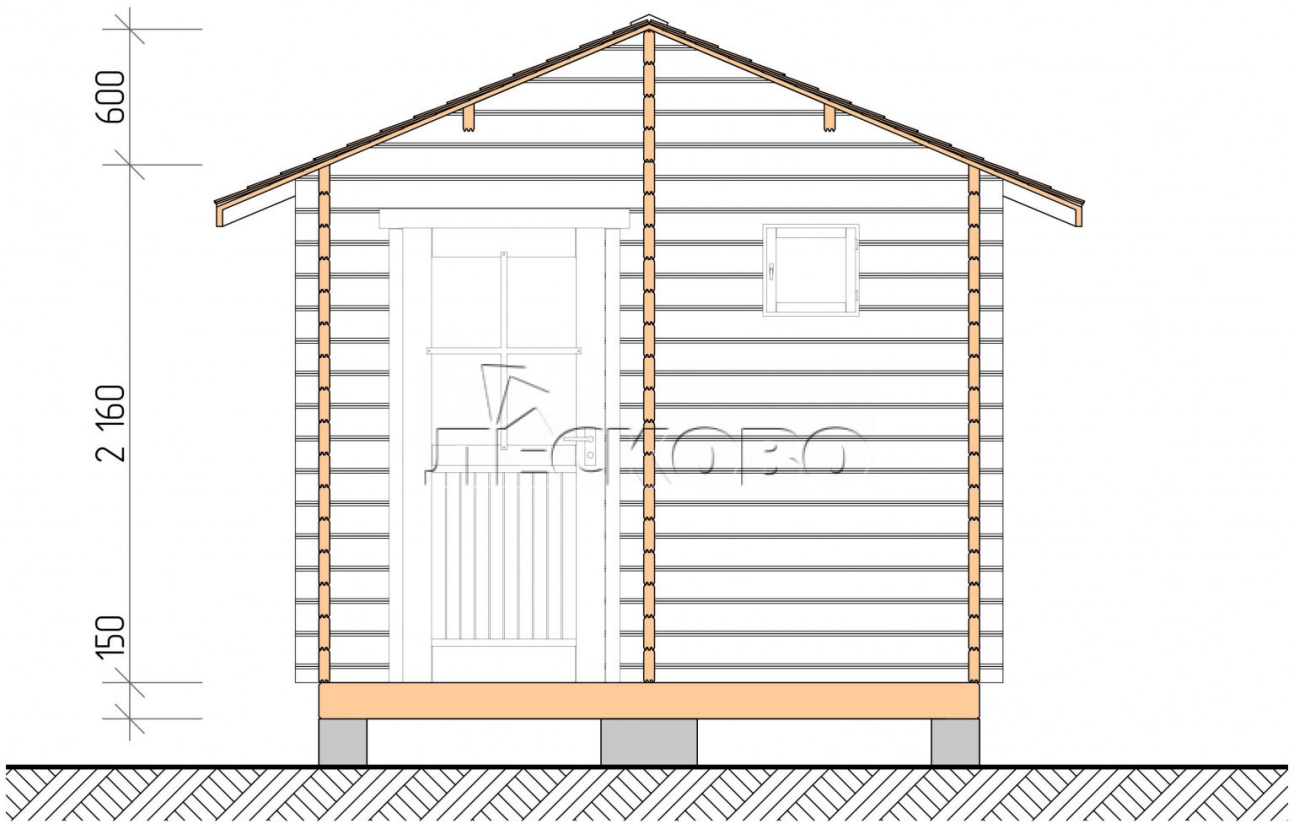

Outdoor sauna "BL" series 3×6

Project Dimensions

3 × 6 / 15.4 m²

Full house set

4,179 €

Timber

45 MM

65 MM
+ 1,033 €

Project planning

3 000

6 000

Разрез

House Kit

- Wall kit: 44 × 145 mm mini-chamber drying chamber with bowls for the project. The material of the tree is spruce, pine (GOST 8486). Humidity 12-14%. The height of the walls is 2.16 m.;

- Logs, lower harness: board 45 × 145 mm chamber drying 10-12%;
- Floors: floorboard 35 mm., Chamber drying;
- Ceiling: imitation of a bar 20 × 135 mm, Chamber drying;
- Wooden windows, glass 4 mm, Single. Treatment with a colorless antiseptic. Hardware;