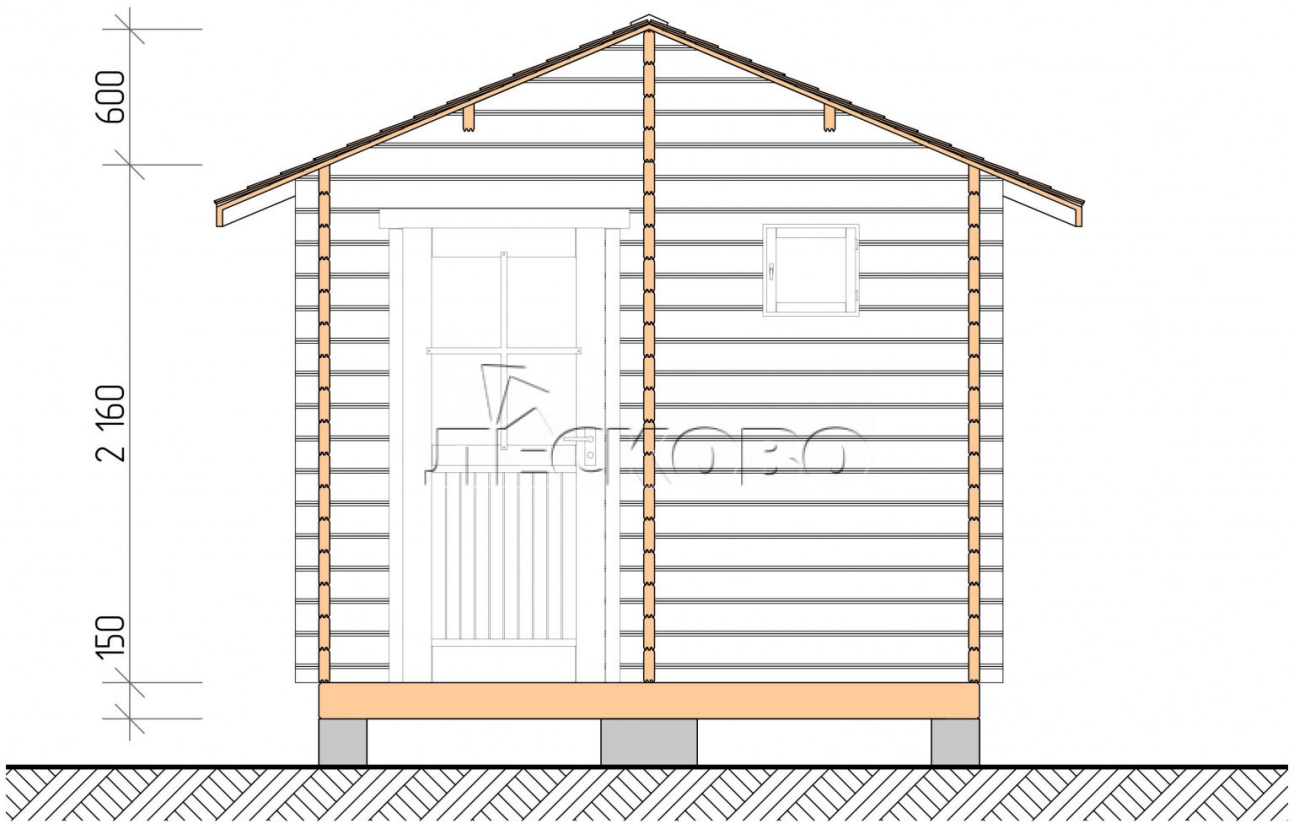

## Outdoor sauna "BL" series 3×6

Project Dimensions

3 × 6 / 15.4 m<sup>2</sup>

Full house set

**3,449 €**

### Timber

45 MM

65 MM  
+ 858 €

# Разрез

## House Kit

- Wall kit: 44 × 145 mm mini-chamber drying chamber with bowls for the project. The material of the tree is spruce, pine (GOST 8486). Humidity 12-14%. The height of the walls is 2.16 m.;

- Logs, lower harness: board 45 × 145 mm chamber drying 10-12%;
- Floors: floorboard 35 mm., Chamber drying;
- Ceiling: imitation of a bar 20 × 135 mm, Chamber drying;
- Wooden windows, glass 4 mm, Single. Treatment with a colorless antiseptic. Hardware;