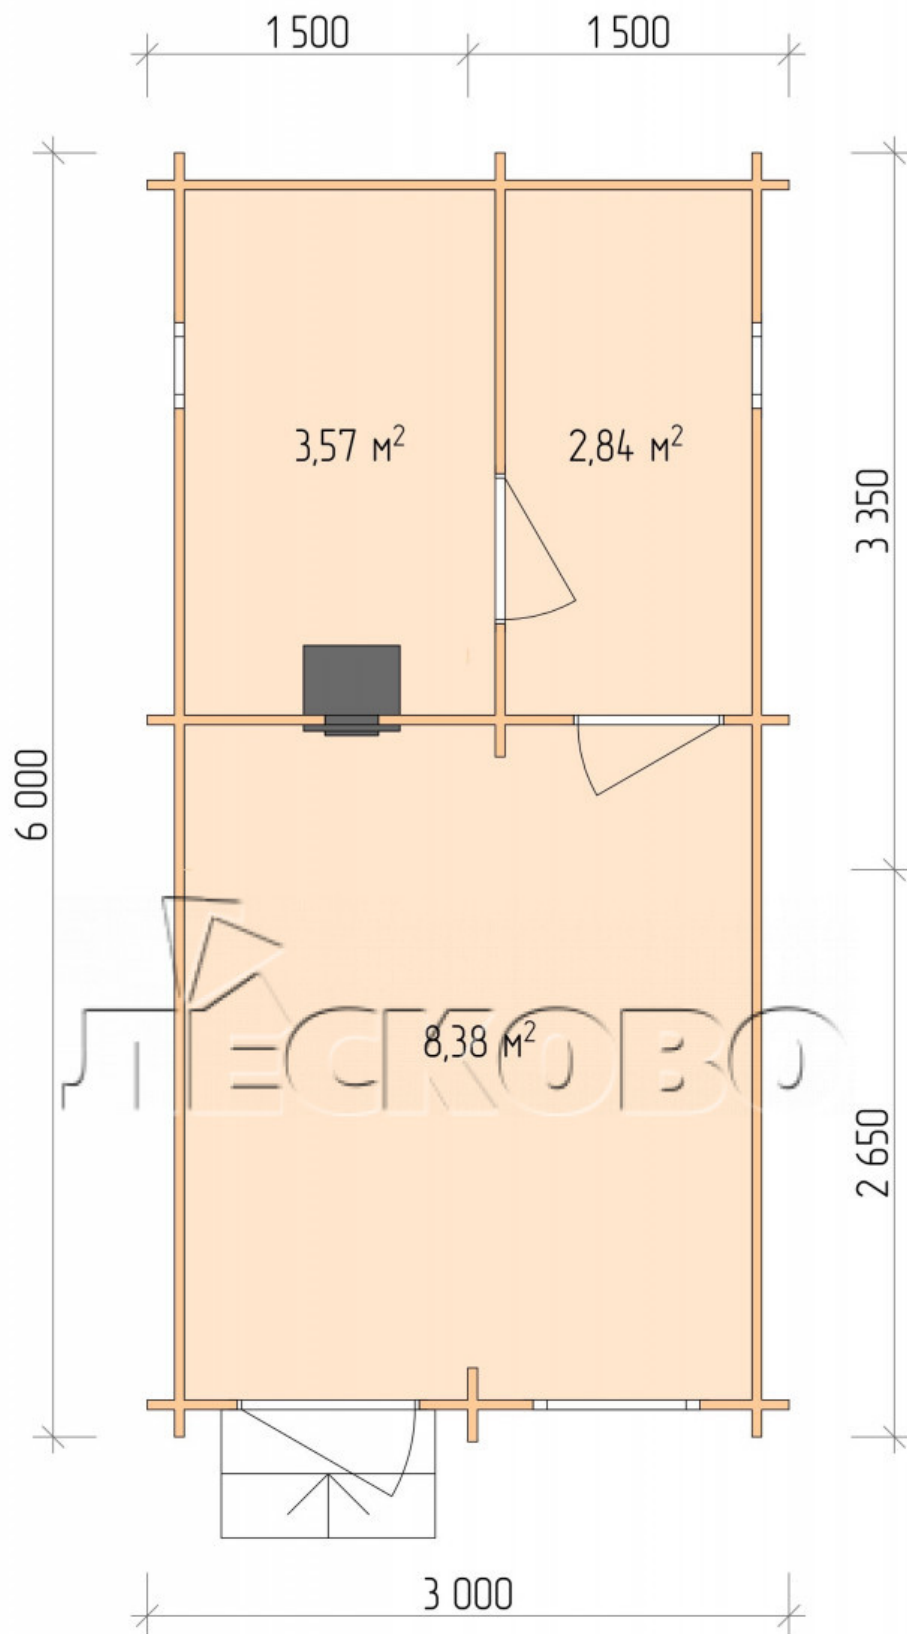

House Kit

- Wall kit: 44 × 145 mm mini-chamber drying chamber with bowls for the project. The material of the tree is spruce, pine (GOST 8486). Humidity 12-14%. The height of the walls is 2.16 m.;