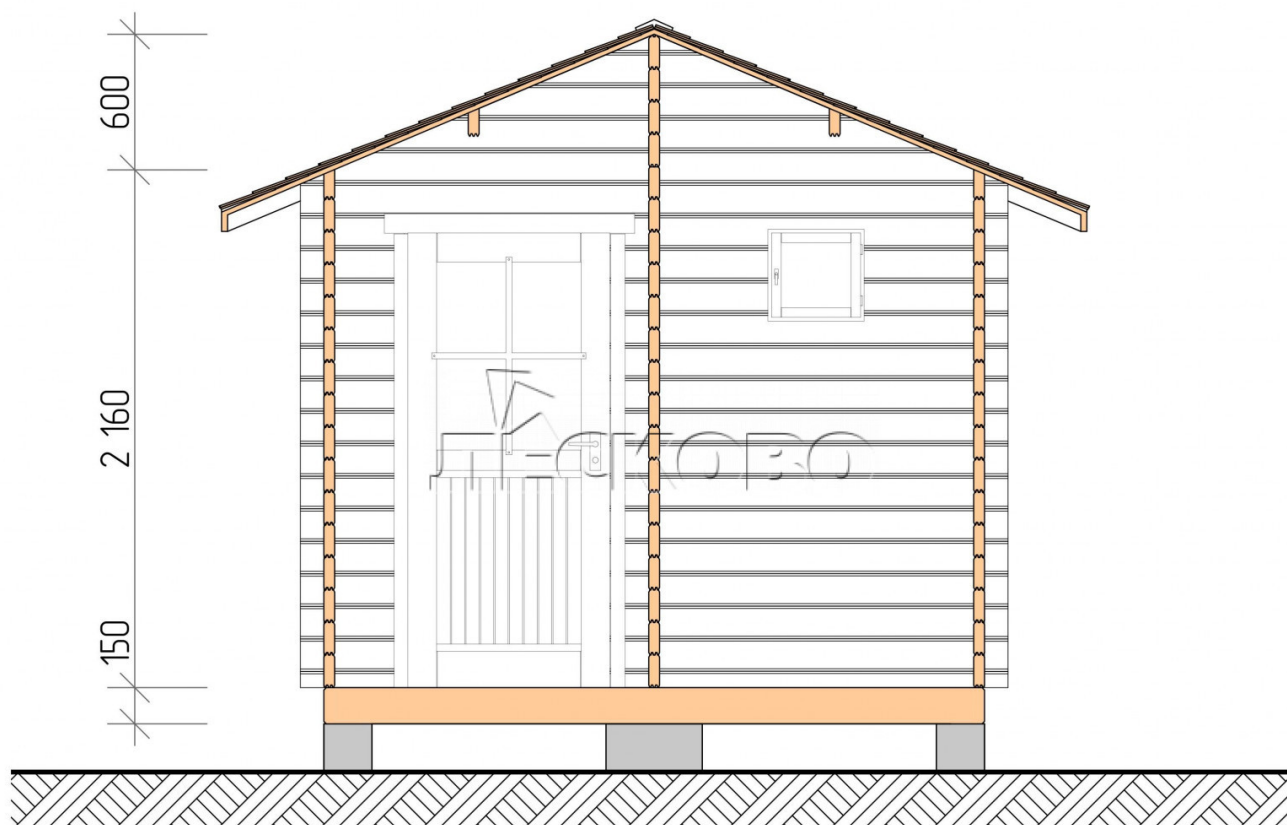

Outdoor sauna "BL" series 3×6

Project Dimensions

3 × 6 / 15.4 m²

Full house set

3,315 €

Timber

45 MM

65 MM
+ 825 €

Project planning

3 000

6 000

Разрез

House Kit

- Wall kit: 44 × 145 mm mini-chamber drying chamber with bowls for the project. The material of the tree is spruce, pine (GOST 8486). Humidity 12-14%. The height of the walls is 2.16 m.;

- Logs, lower harness: board 45 × 145 mm chamber drying 10-12%;
- Floors: floorboard 35 mm., Chamber drying;
- Ceiling: imitation of a bar 20 × 135 mm, Chamber drying;
- Wooden windows, glass 4 mm, Single. Treatment with a colorless antiseptic. Hardware;

0.40×0.38 м.2 шт.

0.87×0.78 м.1 шт.

- Wooden doors;

0.84×1.885 м.
bath.2 шт.

0.84×1.885 м.
glass.1 шт.

7. Platbands: dry planed board 20 × 100 mm;

8. Roof: shingles;

9. Skirting board 35 mm.