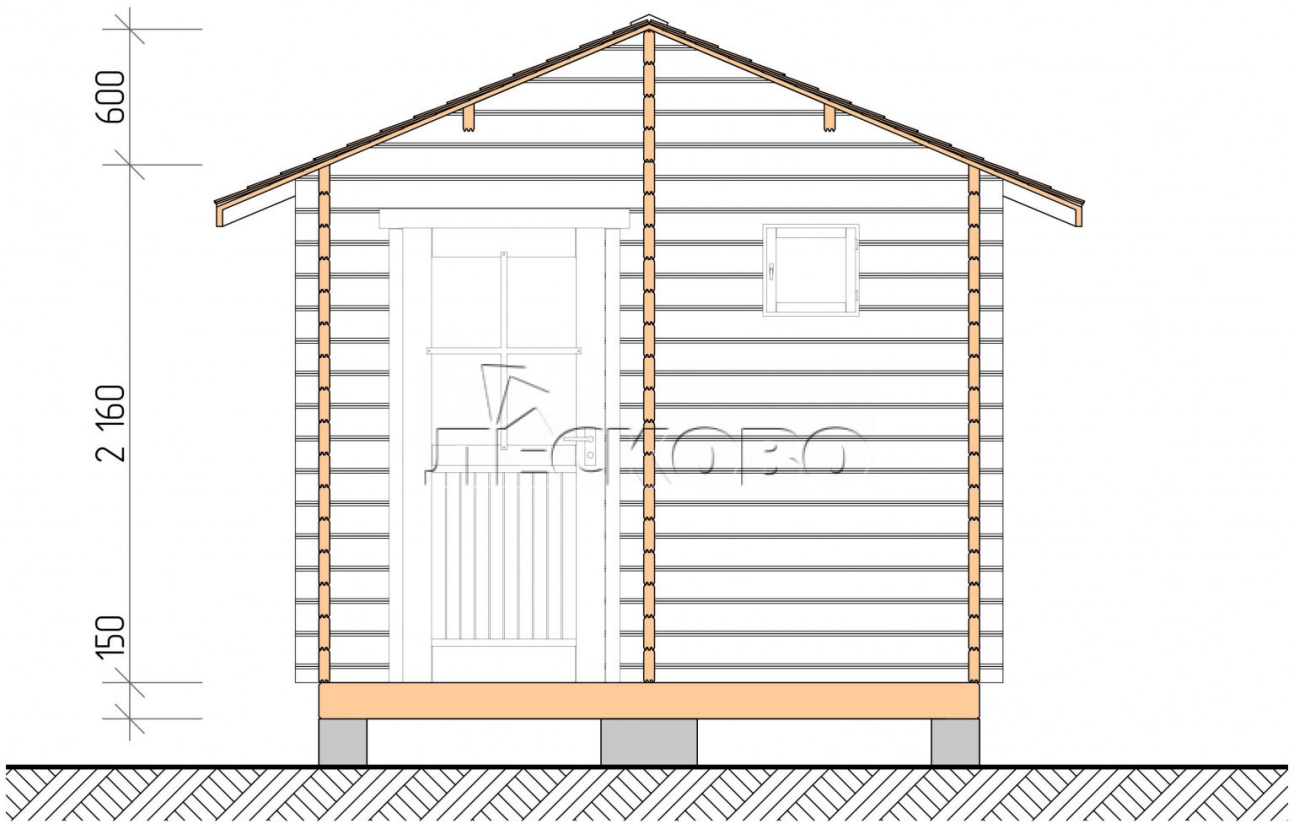

## Outdoor sauna "BL" series 3×5.5

Project Dimensions

3 × 5.5 / 14.1 m<sup>2</sup>

Full house set

**3,216 €**

### Timber

45 MM

65 MM  
+ 776 €

# Разрез

## House Kit

- Wall kit: 44 × 145 mm mini-chamber drying chamber with bowls for the project. The material of the tree is spruce, pine (GOST 8486). Humidity 12-14%. The height of the walls is 2.16 m.;

- Logs, lower harness: board 45 × 145 mm chamber drying 10-12%;
- Floors: floorboard 35 mm., Chamber drying;
- Ceiling: imitation of a bar 20 × 135 mm, Chamber drying;
- Wooden windows, glass 4 mm, Single. Treatment with a colorless antiseptic. Hardware;