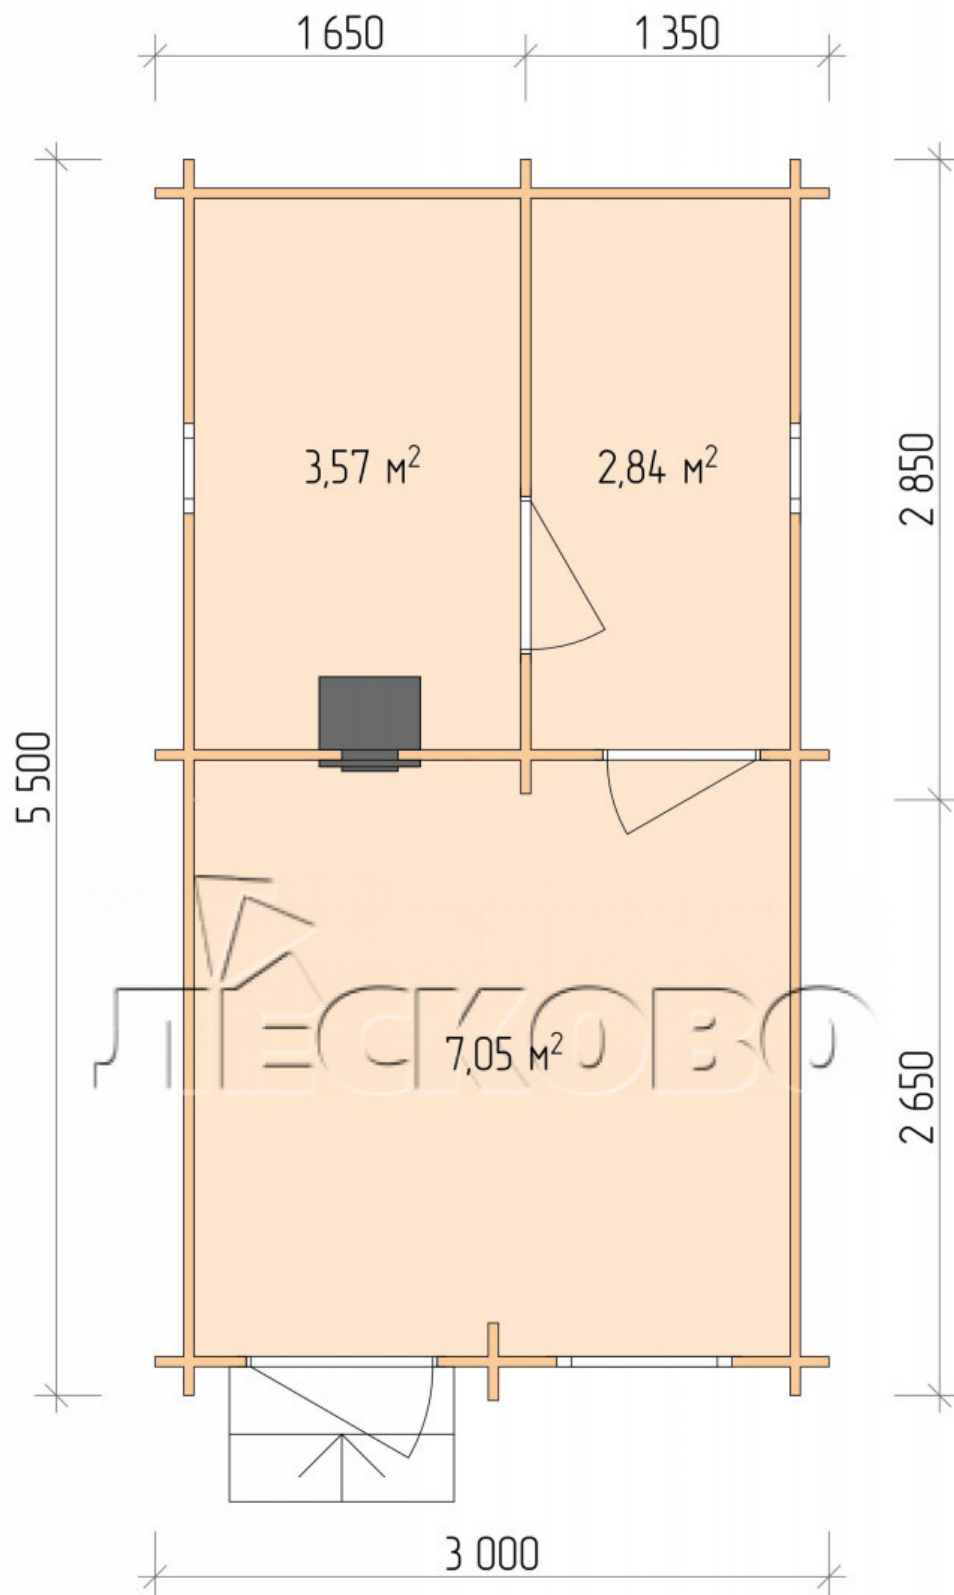

Outdoor sauna "BL" series 3×5.5

Project Dimensions

3 × 5.5 / 14.1 m²

Full house set

4,076 €

Timber

45 MM

65 MM
+ 976 €

Project planning

Разрез

House Kit

- Wall kit: 44 × 145 mm mini-chamber drying chamber with bowls for the project. The material of the tree is spruce, pine (GOST 8486). Humidity 12-14%. The height of the walls is 2.16 m.;

- Logs, lower harness: board 45 × 145 mm chamber drying 10-12%;
- Floors: floorboard 35 mm., Chamber drying;
- Ceiling: imitation of a bar 20 × 135 mm, Chamber drying;
- Wooden windows, glass 4 mm, Single. Treatment with a colorless antiseptic. Hardware;

0.40×0.38 м.2 шт.

0.87×0.78 м.1 шт.

- Wooden doors;

0.84×1.885 м.
bath.2 шт.

0.84×1.885 м.
glass.1 шт.

7. Platbands: dry planed board 20 × 100 mm;

8. Roof: shingles;

9. Skirting board 35 mm.