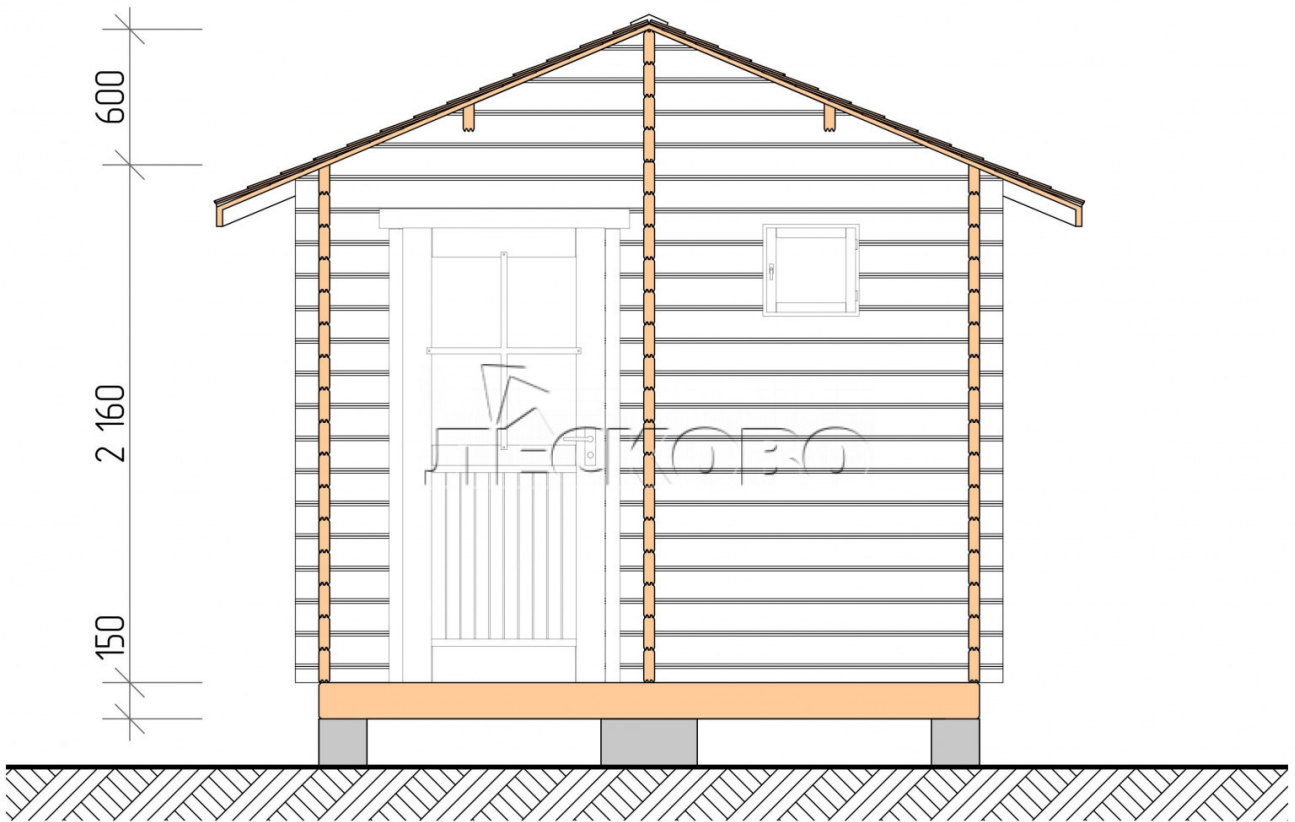

## Outdoor sauna "BL" series 3×5.5

Project Dimensions

3 × 5.5 / 14.1 m<sup>2</sup>

Full house set

**3,296 €**

### Timber

45 MM

65 MM  
+ 796 €

# Разрез

## House Kit

- Wall kit: 44 × 145 mm mini-chamber drying chamber with bowls for the project. The material of the tree is spruce, pine (GOST 8486). Humidity 12-14%. The height of the walls is 2.16 m.;

- Logs, lower harness: board 45 × 145 mm chamber drying 10-12%;
- Floors: floorboard 35 mm., Chamber drying;
- Ceiling: imitation of a bar 20 × 135 mm, Chamber drying;
- Wooden windows, glass 4 mm, Single. Treatment with a colorless antiseptic. Hardware;