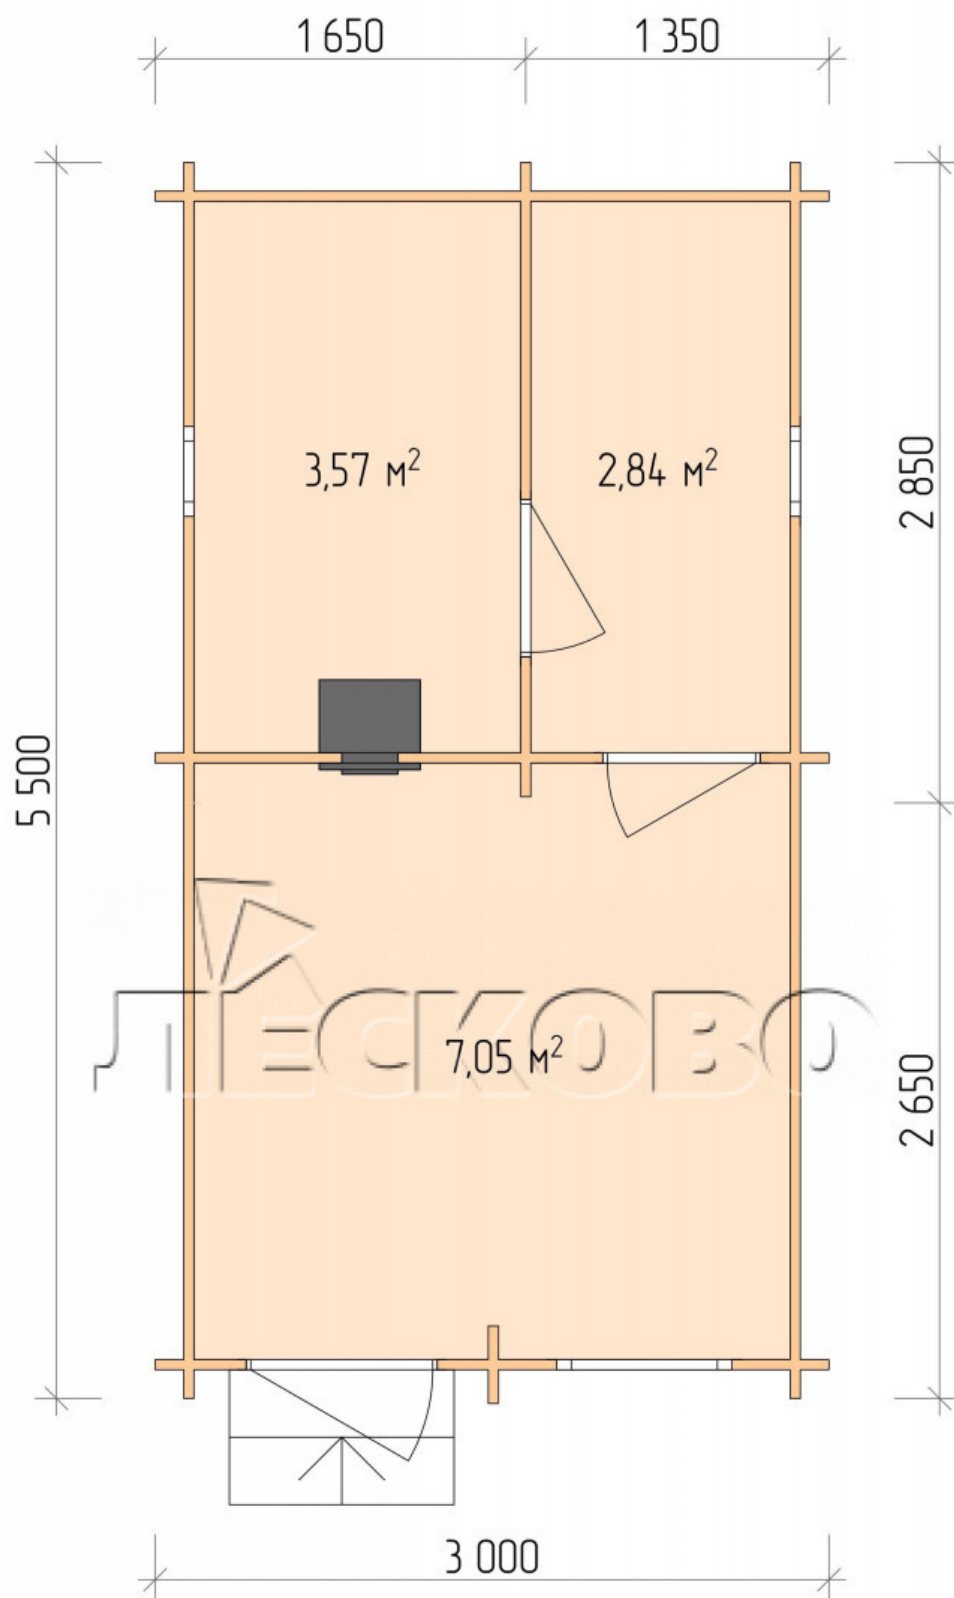

## Outdoor sauna "BL" series 3×5.5

Project Dimensions

3 × 5.5 / 14.1 m<sup>2</sup>

Full house set

**3,296 €**

### Timber

45 MM

65 MM  
+ 796 €

# Разрез

0.40×0.38 м.2 шт.

0.87×0.78 м.1 шт.

- Wooden doors;

0.84×1.885 м.  
bath.2 шт.

0.84×1.885 м.  
glass.1 шт.

7. Platbands: dry planed board 20 × 100 mm;

8. Roof: shingles;

9. Skirting board 35 mm.