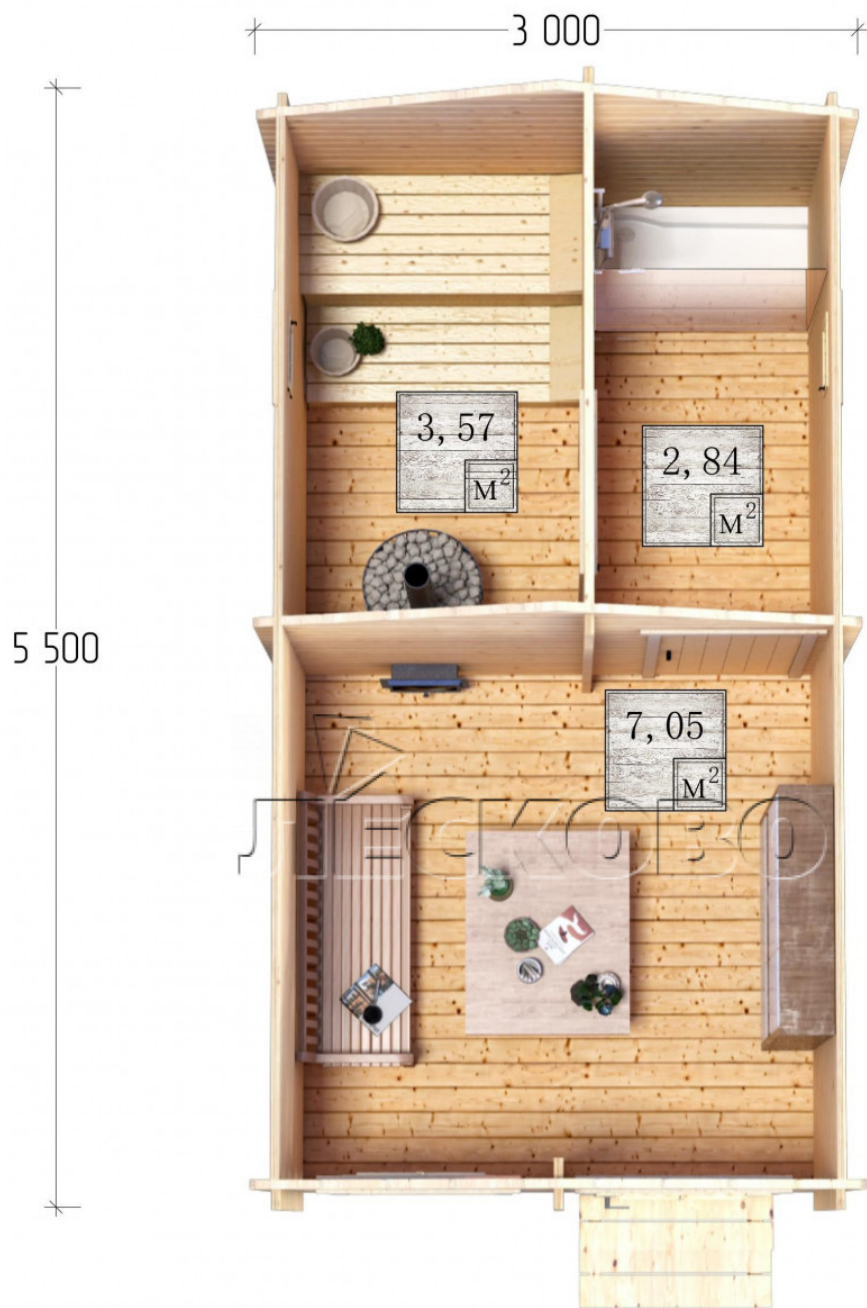

## Outdoor sauna "BL" series 3×5.5

Project Dimensions

3 × 5.5 / 14.1 m<sup>2</sup>

Full house set

**3,296 €**

### Timber

45 MM

65 MM  
+ 796 €

# Разрез

## House Kit

- Wall kit: 44 × 145 mm mini-chamber drying chamber with bowls for the project. The material of the tree is spruce, pine (GOST 8486). Humidity 12-14%. The height of the walls is 2.16 m.;

- Logs, lower harness: board 45 × 145 mm chamber drying 10-12%;
- Floors: floorboard 35 mm., Chamber drying;
- Ceiling: imitation of a bar 20 × 135 mm, Chamber drying;
- Wooden windows, glass 4 mm, Single. Treatment with a colorless antiseptic. Hardware;