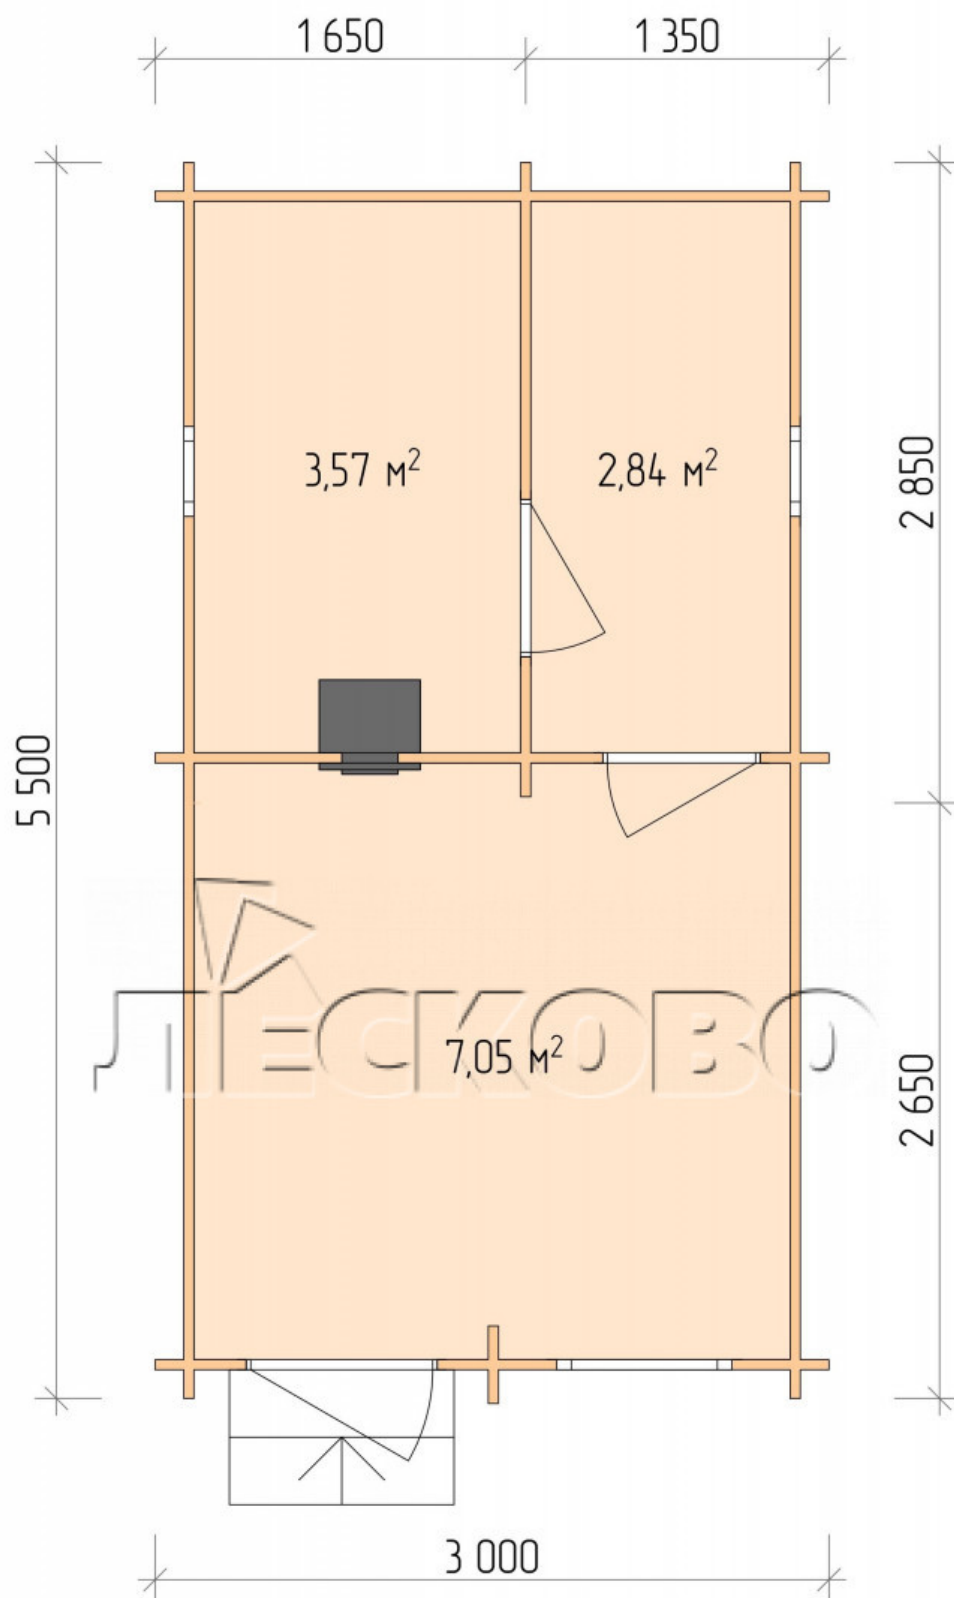

## Outdoor sauna "BL" series 3×5.5

Project Dimensions

3 × 5.5 / 14.1 m<sup>2</sup>

Full house set

**3,216 €**

### Timber

45 MM

65 MM  
+ 776 €

# Разрез

0.40×0.38 м.2 шт.

0.87×0.78 м.1 шт.

- Wooden doors;

0.84×1.885 м.  
bath.2 шт.

0.84×1.885 м.  
glass.1 шт.

7. Platbands: dry planed board 20 × 100 mm;

8. Roof: shingles;

9. Skirting board 35 mm.