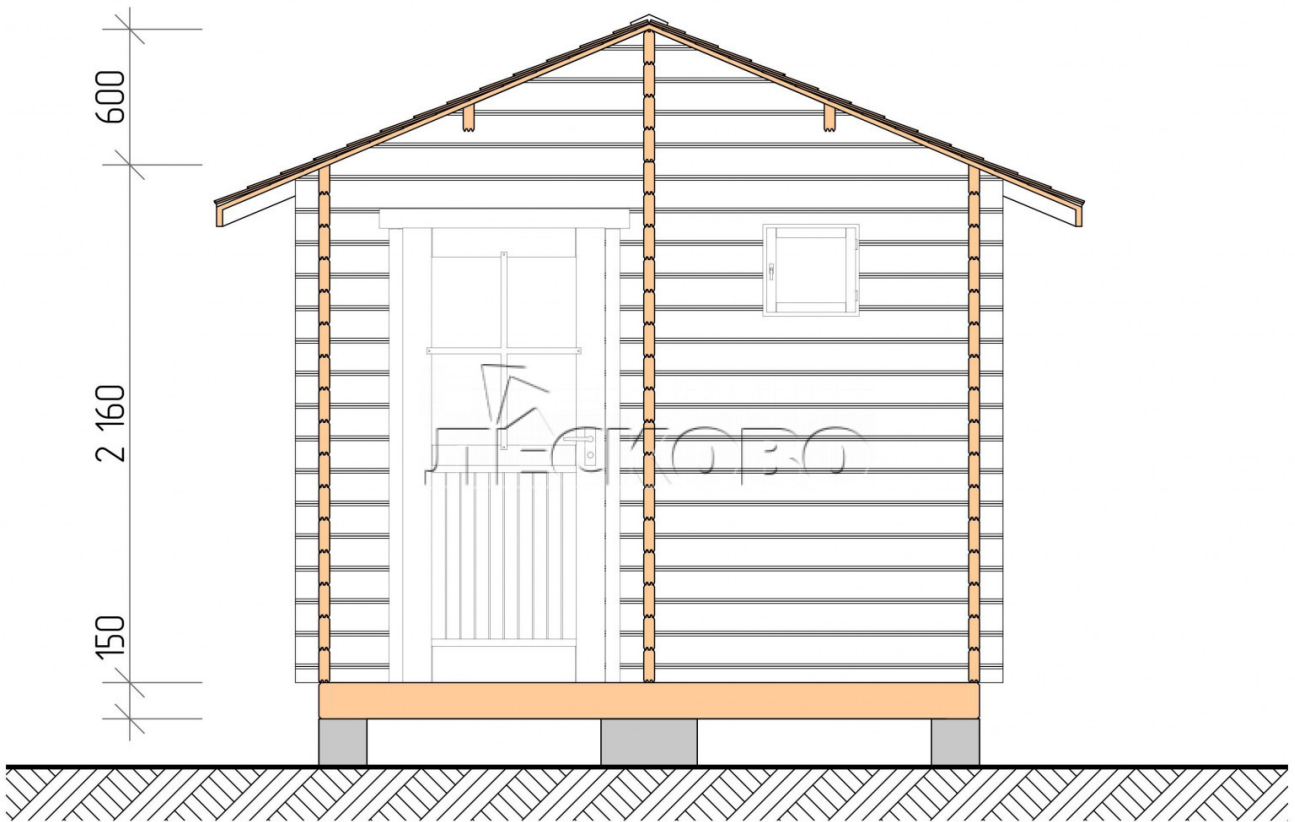

Outdoor sauna "BL" series 3×5.5

Project Dimensions

3 × 5.5 / 14.1 m²

Full house set

4,076 €

Timber

45 MM

65 MM
+ 976 €

Project planning

Разрез

House Kit

- Wall kit: 44 × 145 mm mini-chamber drying chamber with bowls for the project. The material of the tree is spruce, pine (GOST 8486). Humidity 12-14%. The height of the walls is 2.16 m.;