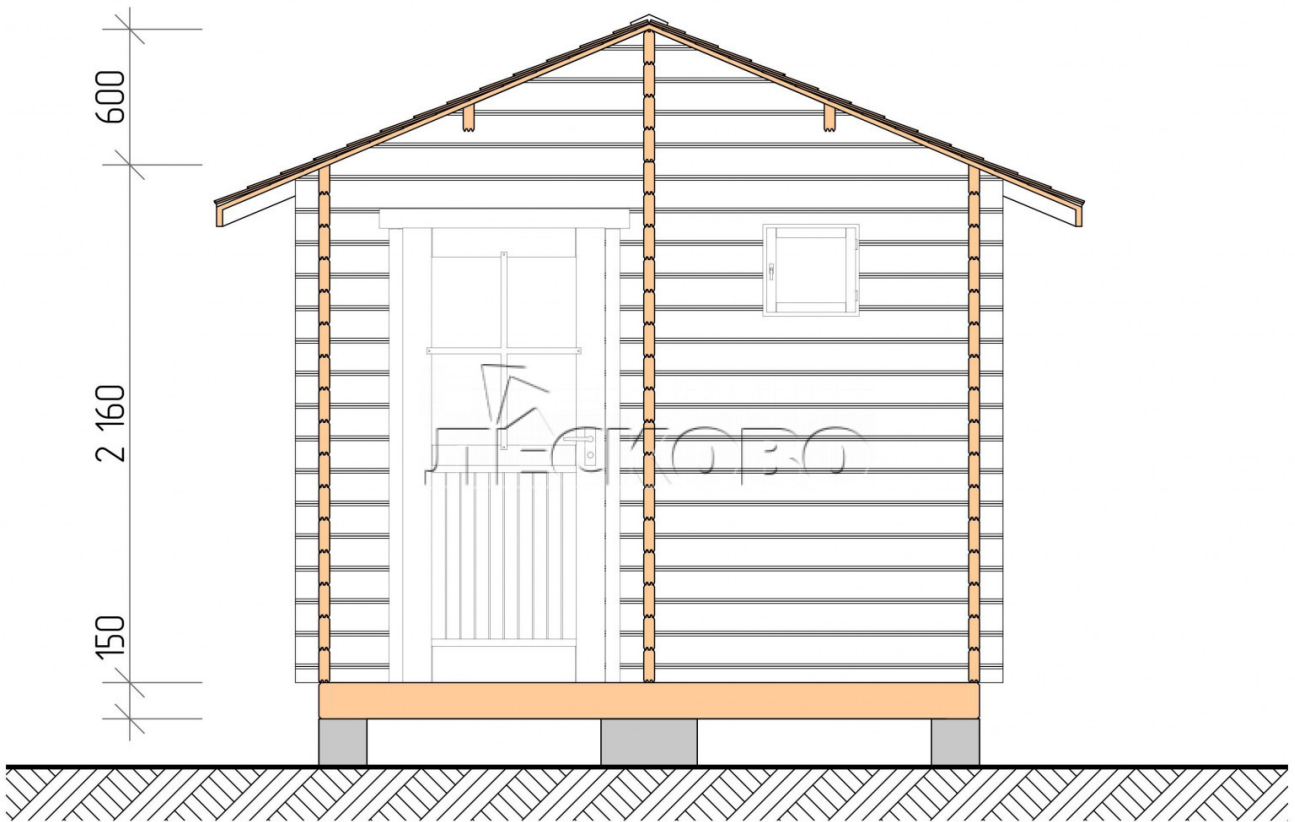

Outdoor sauna "BL" series 3×4

Project Dimensions

3 × 4 / 10 m²

Full house set

2,743 €

Timber

45 MM

65 MM
+ 664 €

Project planning

3 000

4 000

Разрез

House Kit

- Wall kit: 44 × 145 mm mini-chamber drying chamber with bowls for the project. The material of the tree is spruce, pine (GOST 8486). Humidity 12-14%. The height of the walls is 2.16 m.;
- Logs, lower harness: board 45 × 145 mm chamber drying 10-12%;
- Floors: floorboard 35 mm., Chamber drying;
- Ceiling: imitation of a bar 20 × 135 mm, Chamber drying;

- Wooden windows, glass 4 mm, Single. Treatment with a colorless antiseptic. Hardware;

0.40×0.38 м.2 шт.

0.87×0.78 м.1 шт.

- Wooden doors;

0.84×1.885 м.

bath.2 шт.

0.84×1.885 м.

glass.1 шт.