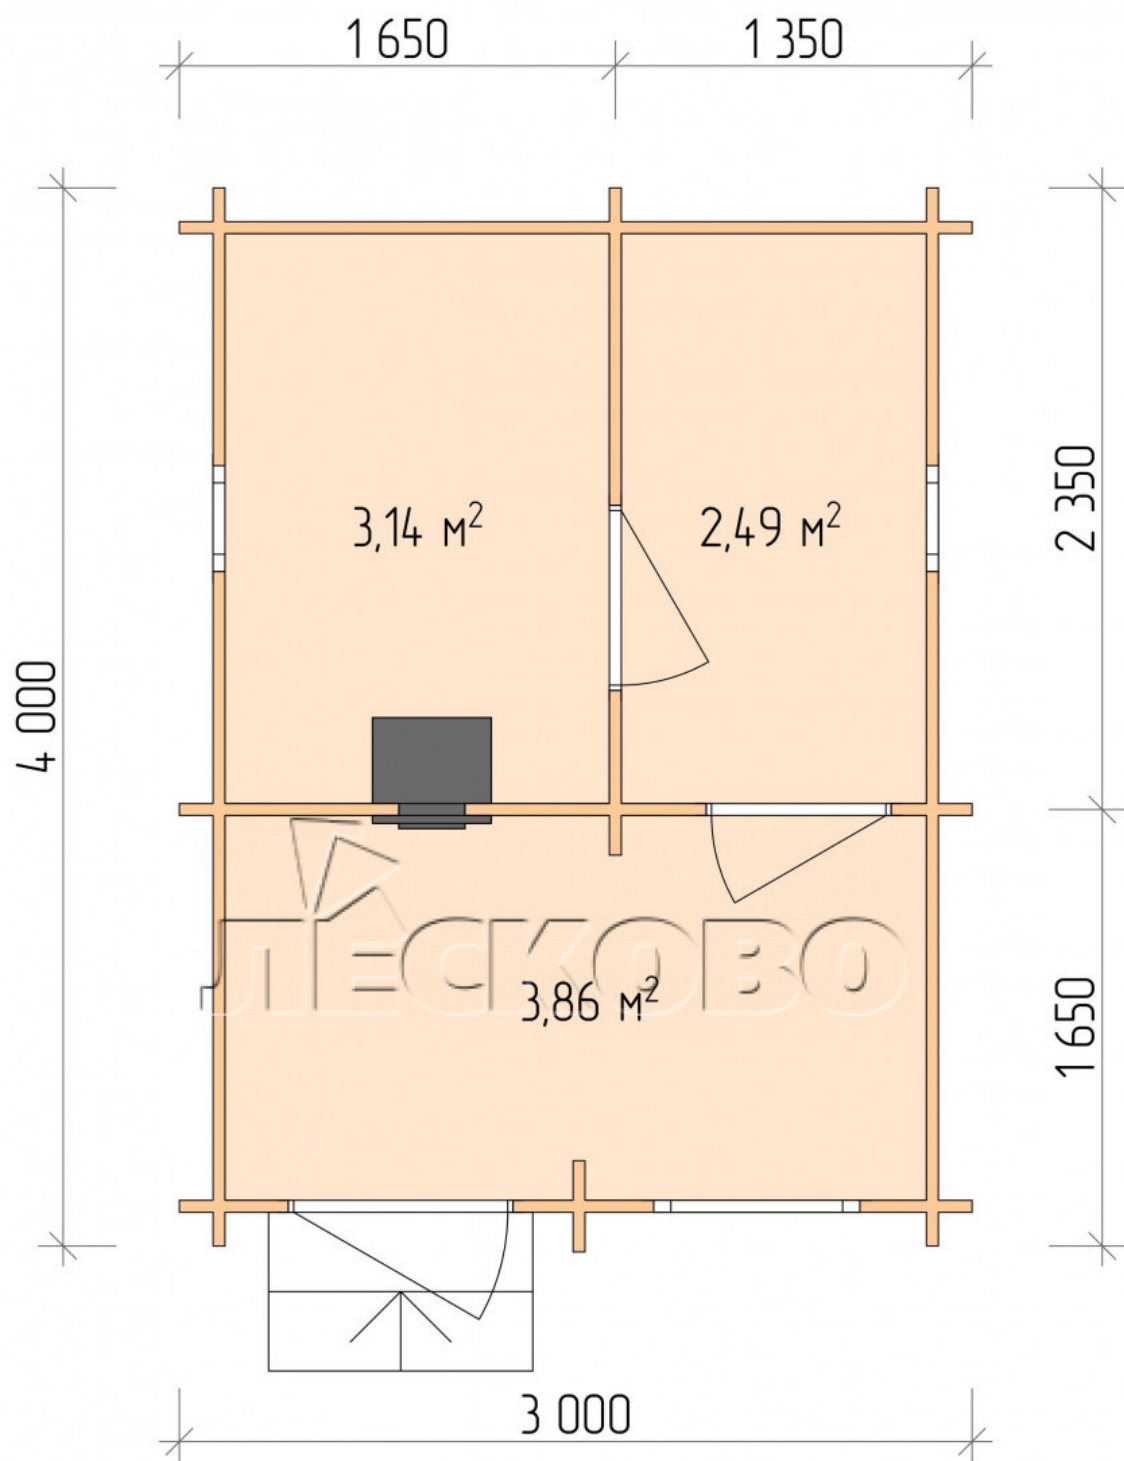

Outdoor sauna "BL" series 3×4

Project Dimensions

3 × 4 / 10 m²

Full house set

2,637 €

Timber

45 MM

65 MM
+ 638 €

Project planning

3 000

4 000

Разрез

House Kit

- Wall kit: 44 × 145 mm mini-chamber drying chamber with bowls for the project. The material of the tree is spruce, pine (GOST 8486). Humidity 12-14%. The height of the walls is 2.16 m.;
- Logs, lower harness: board 45 × 145 mm chamber drying 10-12%;
- Floors: floorboard 35 mm., Chamber drying;
- Ceiling: imitation of a bar 20 × 135 mm, Chamber drying;

- Wooden windows, glass 4 mm, Single. Treatment with a colorless antiseptic. Hardware;

0.40×0.38 м.2 шт.

0.87×0.78 м.1 шт.

- Wooden doors;

0.84×1.885 м.

bath.2 шт.

0.84×1.885 м.

glass.1 шт.