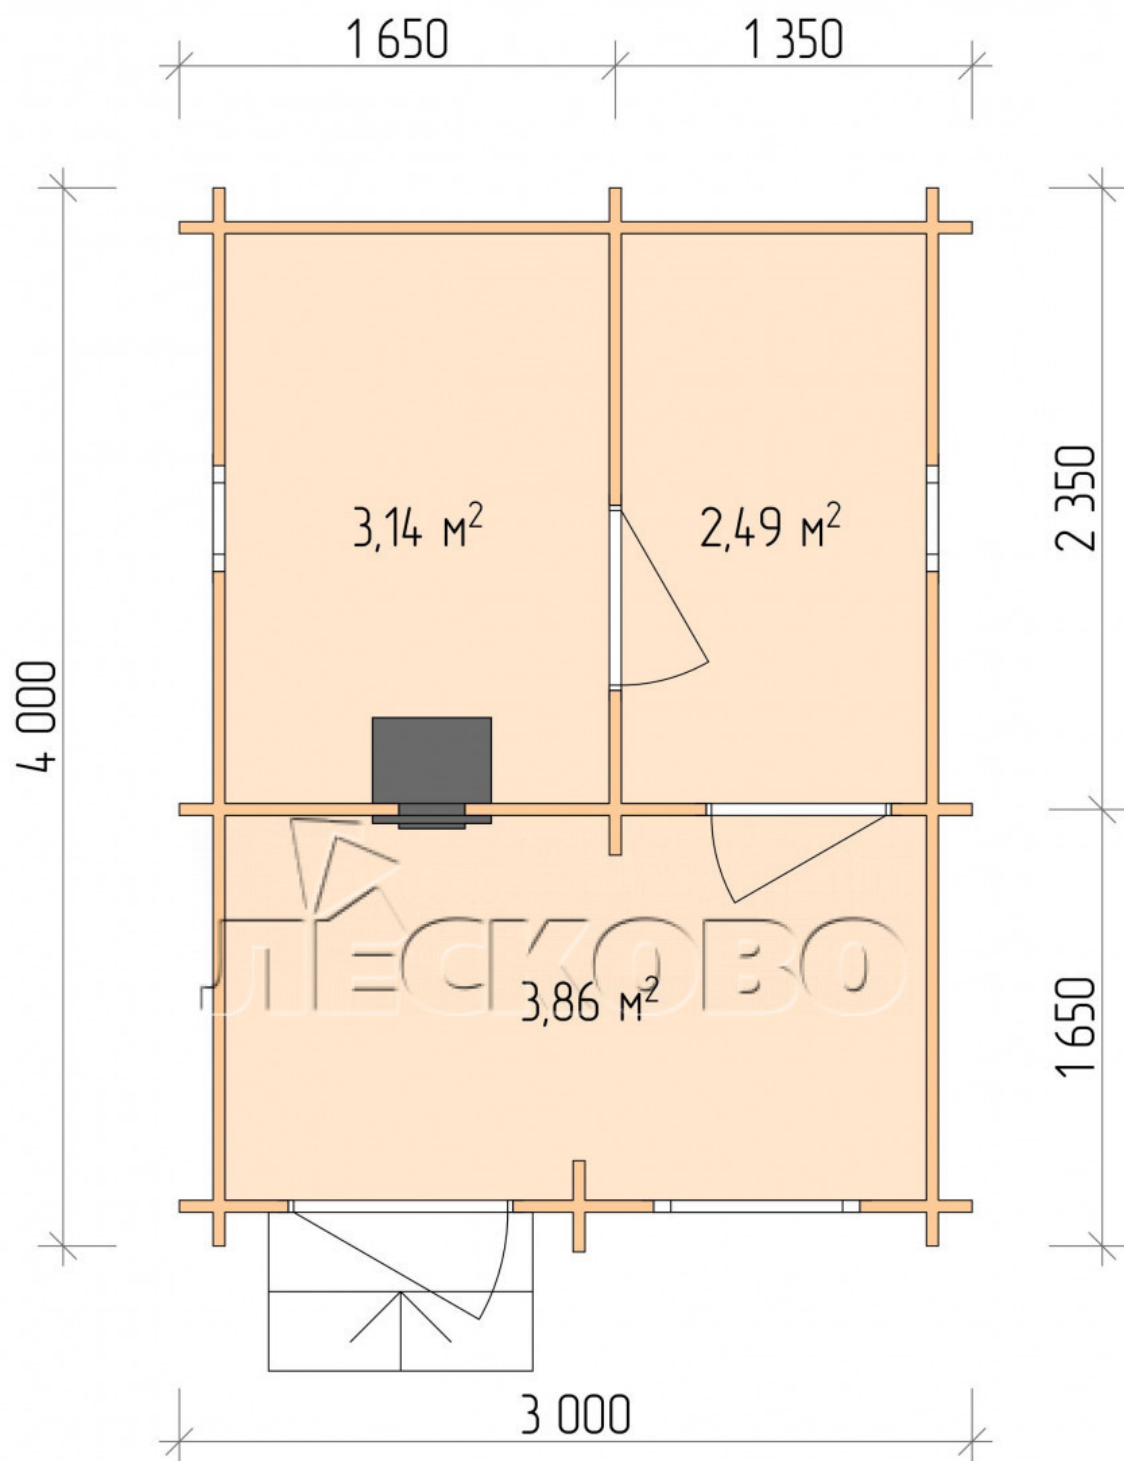

Outdoor sauna "BL" series 3×4

Project Dimensions

3 × 4 / 10 m²

Full house set

2,743 €

Timber

45 MM

65 MM
+ 664 €

Project planning

3 000

4 000

Разрез

House Kit

- Wall kit: 44 × 145 mm mini-chamber drying chamber with bowls for the project. The material of the tree is spruce, pine (GOST 8486). Humidity 12-14%. The height of the walls is 2.16 m.;
- Logs, lower harness: board 45 × 145 mm chamber drying 10-12%;
- Floors: floorboard 35 mm., Chamber drying;
- Ceiling: imitation of a bar 20 × 135 mm, Chamber drying;

- Wooden windows, glass 4 mm, Single. Treatment with a colorless antiseptic. Hardware;

0.40×0.38 м.2 шт.

0.87×0.78 м.1 шт.

- Wooden doors;

0.84×1.885 м.

bath.2 шт.

0.84×1.885 м.

glass.1 шт.