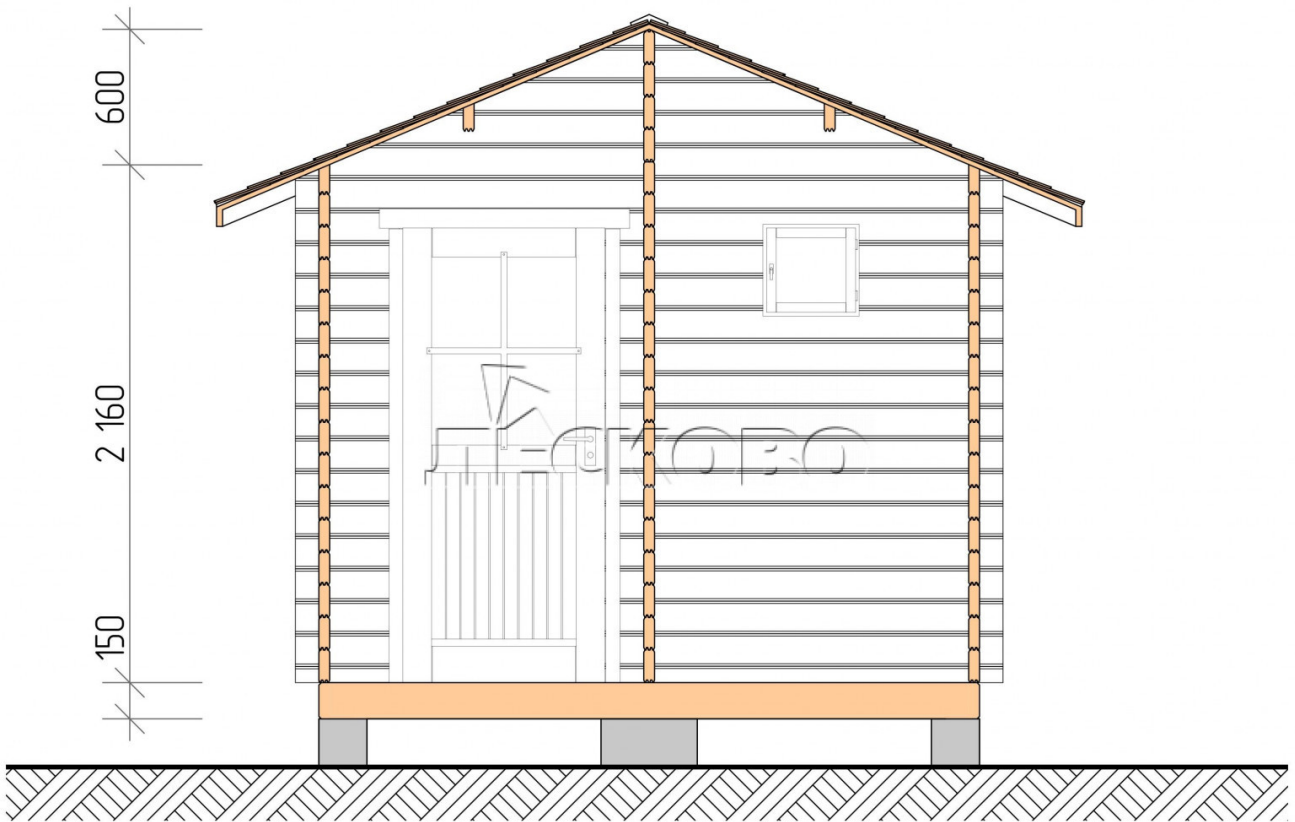

Outdoor sauna "BL" series 3×4

Project Dimensions

3 × 4 / 10 m²

Full house set

2,637 €

Timber

45 MM

65 MM
+ 638 €

Project planning

3 000

4 000

Разрез

House Kit

- Wall kit: 44 × 145 mm mini-chamber drying chamber with bowls for the project. The material of the tree is spruce, pine (GOST 8486). Humidity 12-14%. The height of the walls is 2.16 m.;
- Logs, lower harness: board 45 × 145 mm chamber drying 10-12%;
- Floors: floorboard 35 mm., Chamber drying;
- Ceiling: imitation of a bar 20 × 135 mm, Chamber drying;

- Wooden windows, glass 4 mm, Single. Treatment with a colorless antiseptic. Hardware;

0.40×0.38 м.2 шт.

0.87×0.78 м.1 шт.

- Wooden doors;

0.84×1.885 м.

bath.2 шт.

0.84×1.885 м.

glass.1 шт.