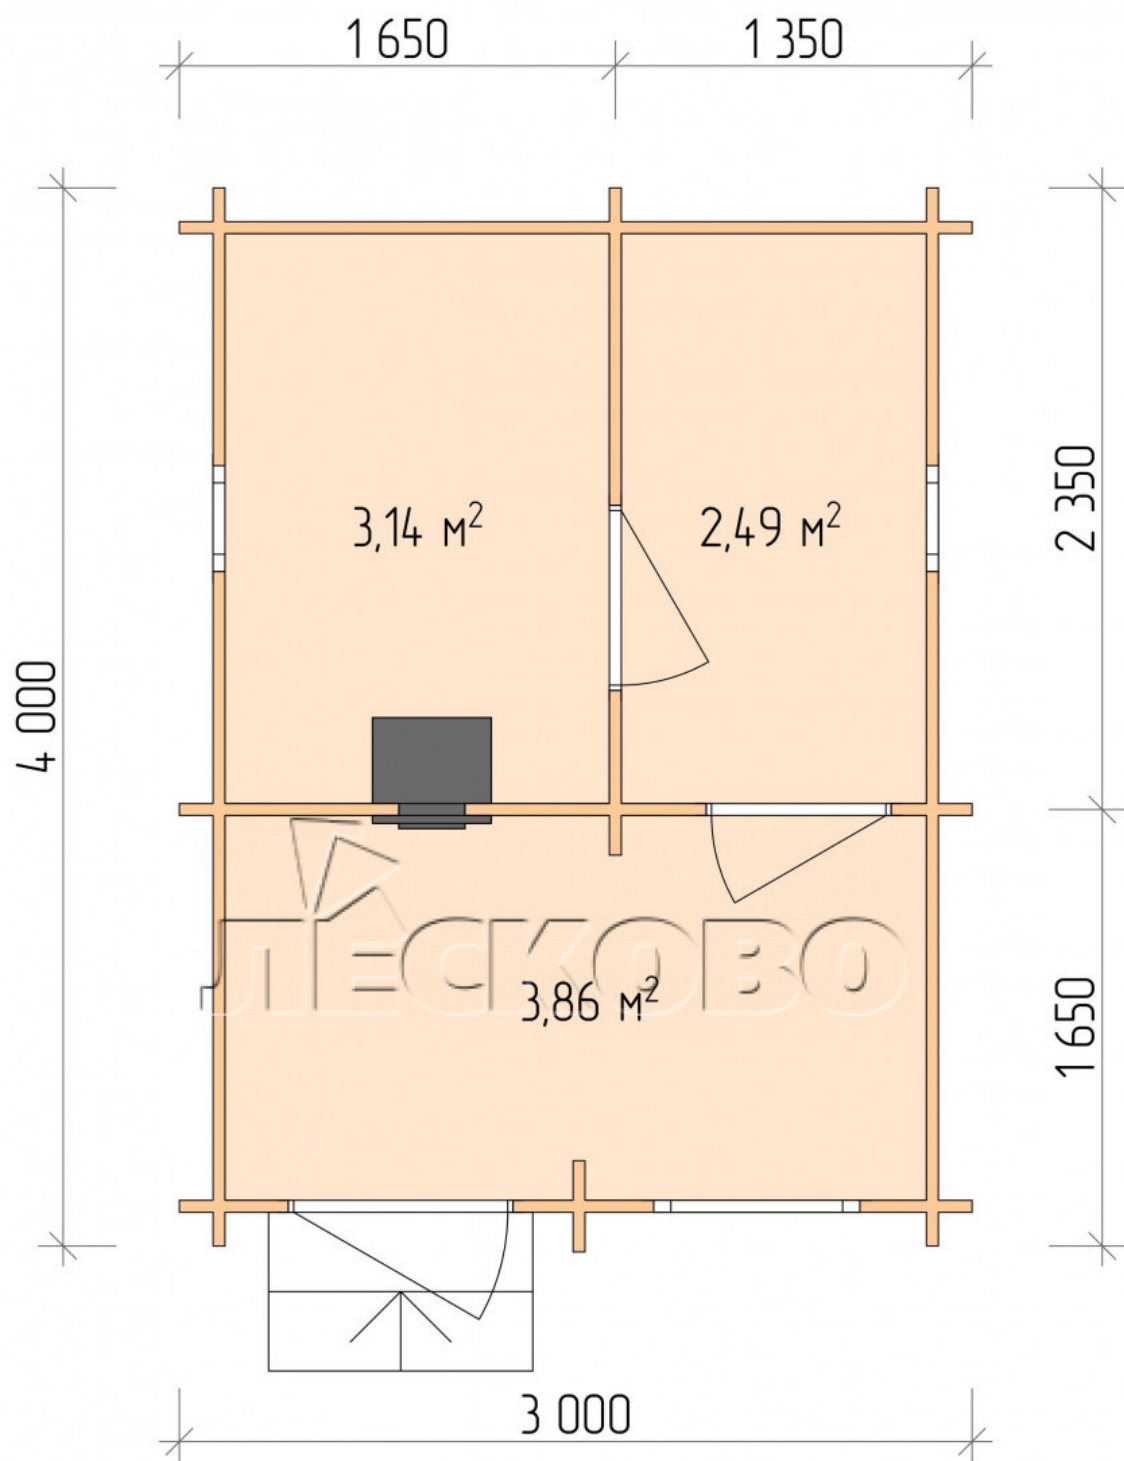

Outdoor sauna "BL" series 3×4

Project Dimensions

3 × 4 / 10 m²

Full house set

3,426 €

Timber

45 MM

65 MM
+ 815 €

Project planning

3 000

4 000

Разрез

House Kit

- Wall kit: 44 × 145 mm mini-chamber drying chamber with bowls for the project. The material of the tree is spruce, pine (GOST 8486). Humidity 12-14%. The height of the walls is 2.16 m.;
- Logs, lower harness: board 45 × 145 mm chamber drying 10-12%;
- Floors: floorboard 35 mm., Chamber drying;
- Ceiling: imitation of a bar 20 × 135 mm, Chamber drying;

- Wooden windows, glass 4 mm, Single. Treatment with a colorless antiseptic. Hardware;

0.40×0.38 м.2 шт.

0.87×0.78 м.1 шт.

- Wooden doors;

0.84×1.885 м.

bath.2 шт.

0.84×1.885 м.

glass.1 шт.