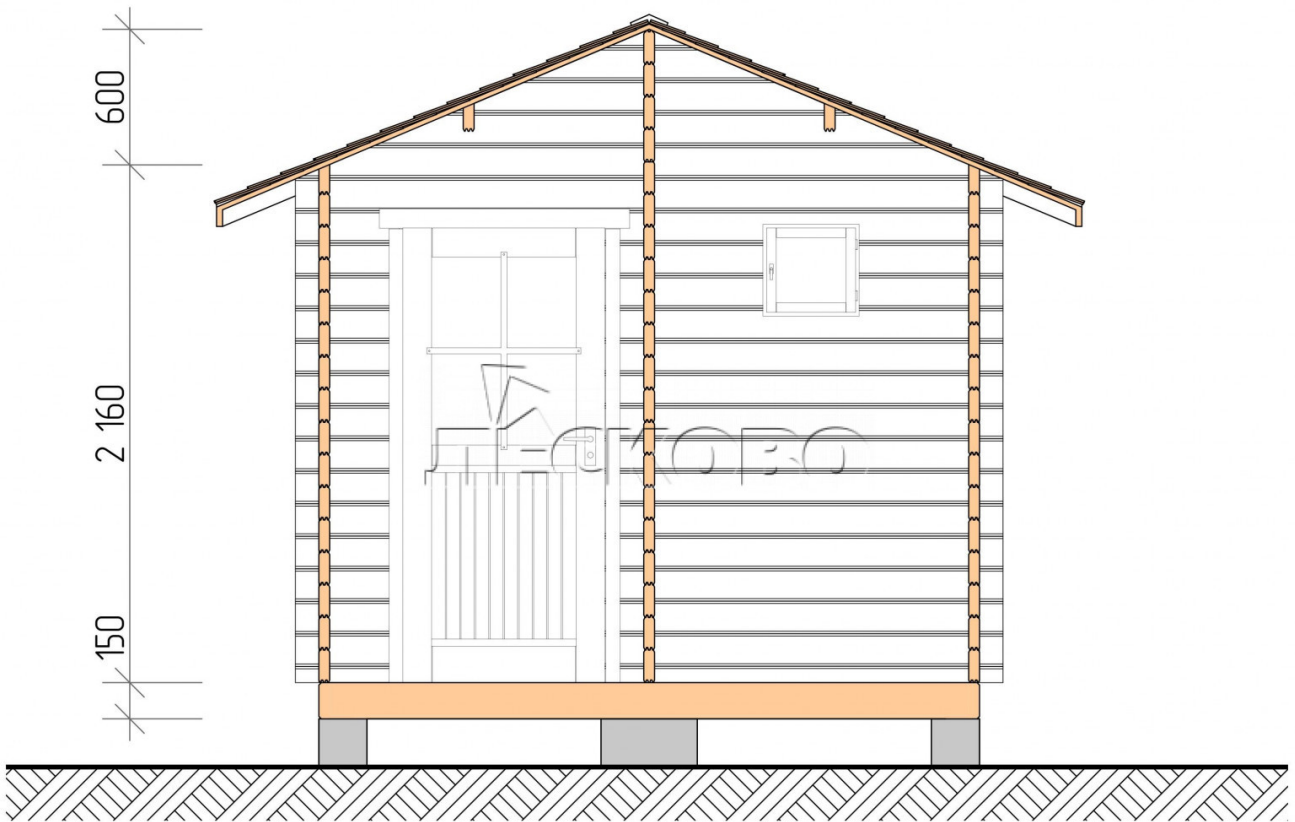

Outdoor sauna "BL" series 3×4

Project Dimensions

3 × 4 / 10 m²

Full house set

3,426 €

Timber

45 MM

65 MM
+ 815 €

Project planning

3 000

4 000

Разрез

House Kit

- Wall kit: 44 × 145 mm mini-chamber drying chamber with bowls for the project. The material of the tree is spruce, pine (GOST 8486). Humidity 12-14%. The height of the walls is 2.16 m.;
- Logs, lower harness: board 45 × 145 mm chamber drying 10-12%;
- Floors: floorboard 35 mm., Chamber drying;
- Ceiling: imitation of a bar 20 × 135 mm, Chamber drying;

- Wooden windows, glass 4 mm, Single. Treatment with a colorless antiseptic. Hardware;

0.40×0.38 м.2 шт.

0.87×0.78 м.1 шт.

- Wooden doors;

0.84×1.885 м.

bath.2 шт.

0.84×1.885 м.

glass.1 шт.