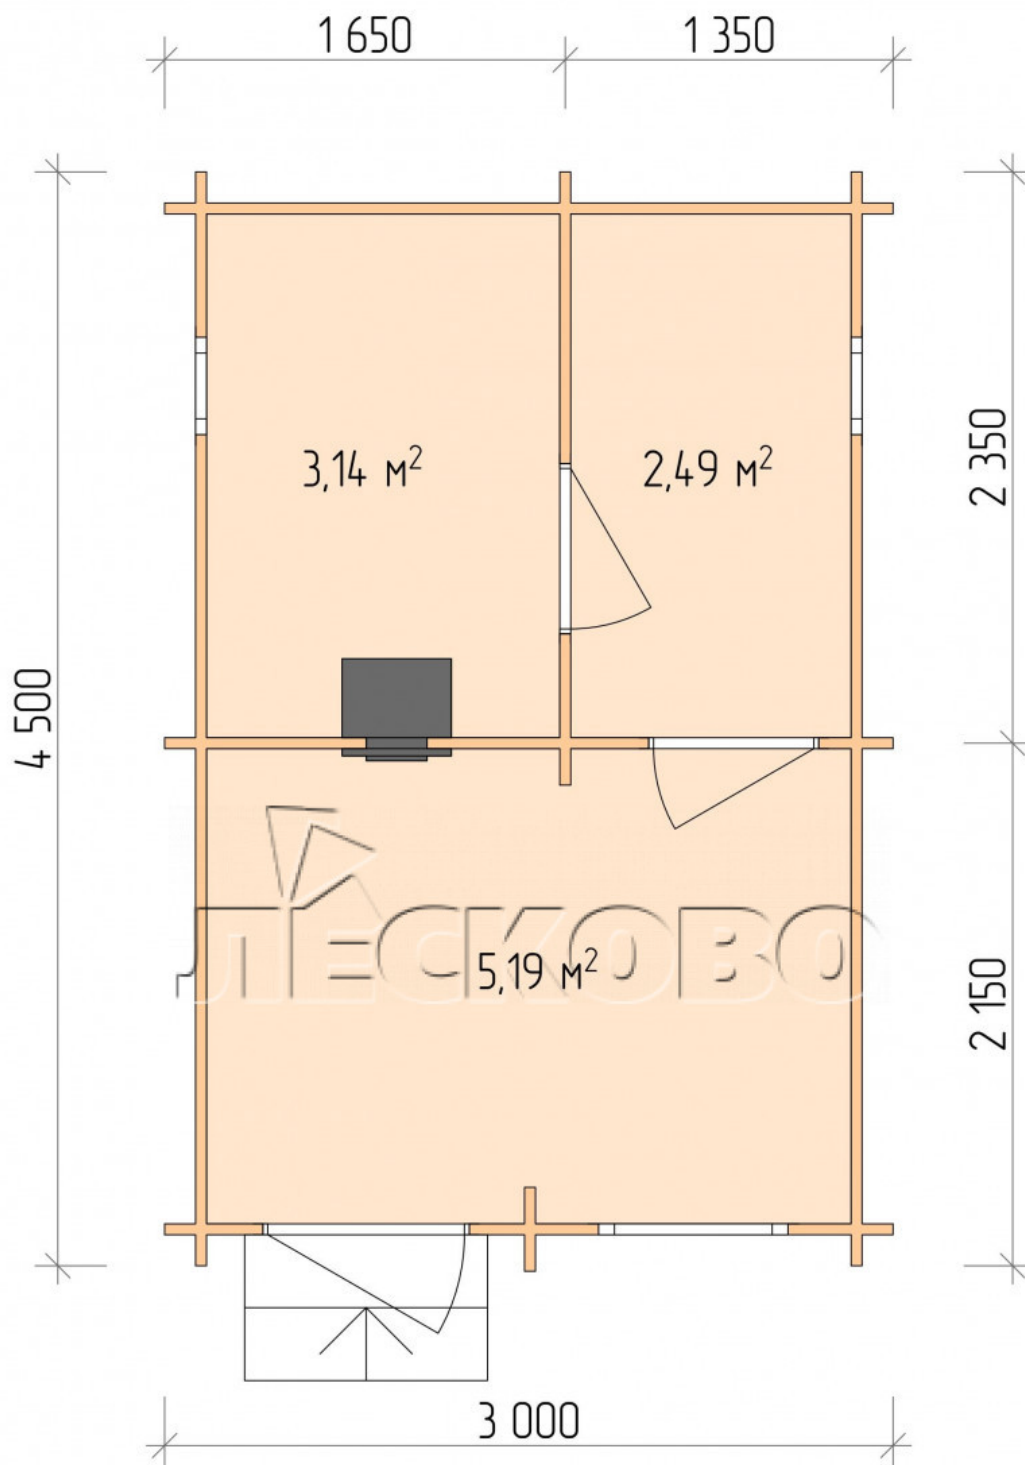

Outdoor sauna "BL" series 3×4.5

Project Dimensions

3 × 4.5 / 11.4 m²

Full house set

3,457 €

Timber

45 MM

65 MM
+ 850 €

Project planning

3 000

4 500

Разрез

House Kit

- Wall kit: 44 × 145 mm mini-chamber drying chamber with bowls for the project. The material of the tree is spruce, pine (GOST 8486). Humidity 12-14%. The height of the walls is 2.16 m.;
- Logs, lower harness: board 45 × 145 mm chamber drying 10-12%;
- Floors: floorboard 35 mm., Chamber drying;
- Ceiling: imitation of a bar 20 × 135 mm, Chamber drying;

- Wooden windows, glass 4 mm, Single. Treatment with a colorless antiseptic. Hardware;

0.40×0.38 м.2 шт.

0.87×0.78 м.1 шт.

- Wooden doors;

0.84×1.885 м.

bath.2 шт.

0.84×1.885 м.

glass.1 шт.

7. Platbands: dry planed board 20 × 100 mm;

8. Roof: shingles;

9. Skirting board 35 mm.

+7 (4942) 499-770

156014, г. Кострома, ул. Базовая, д. 8