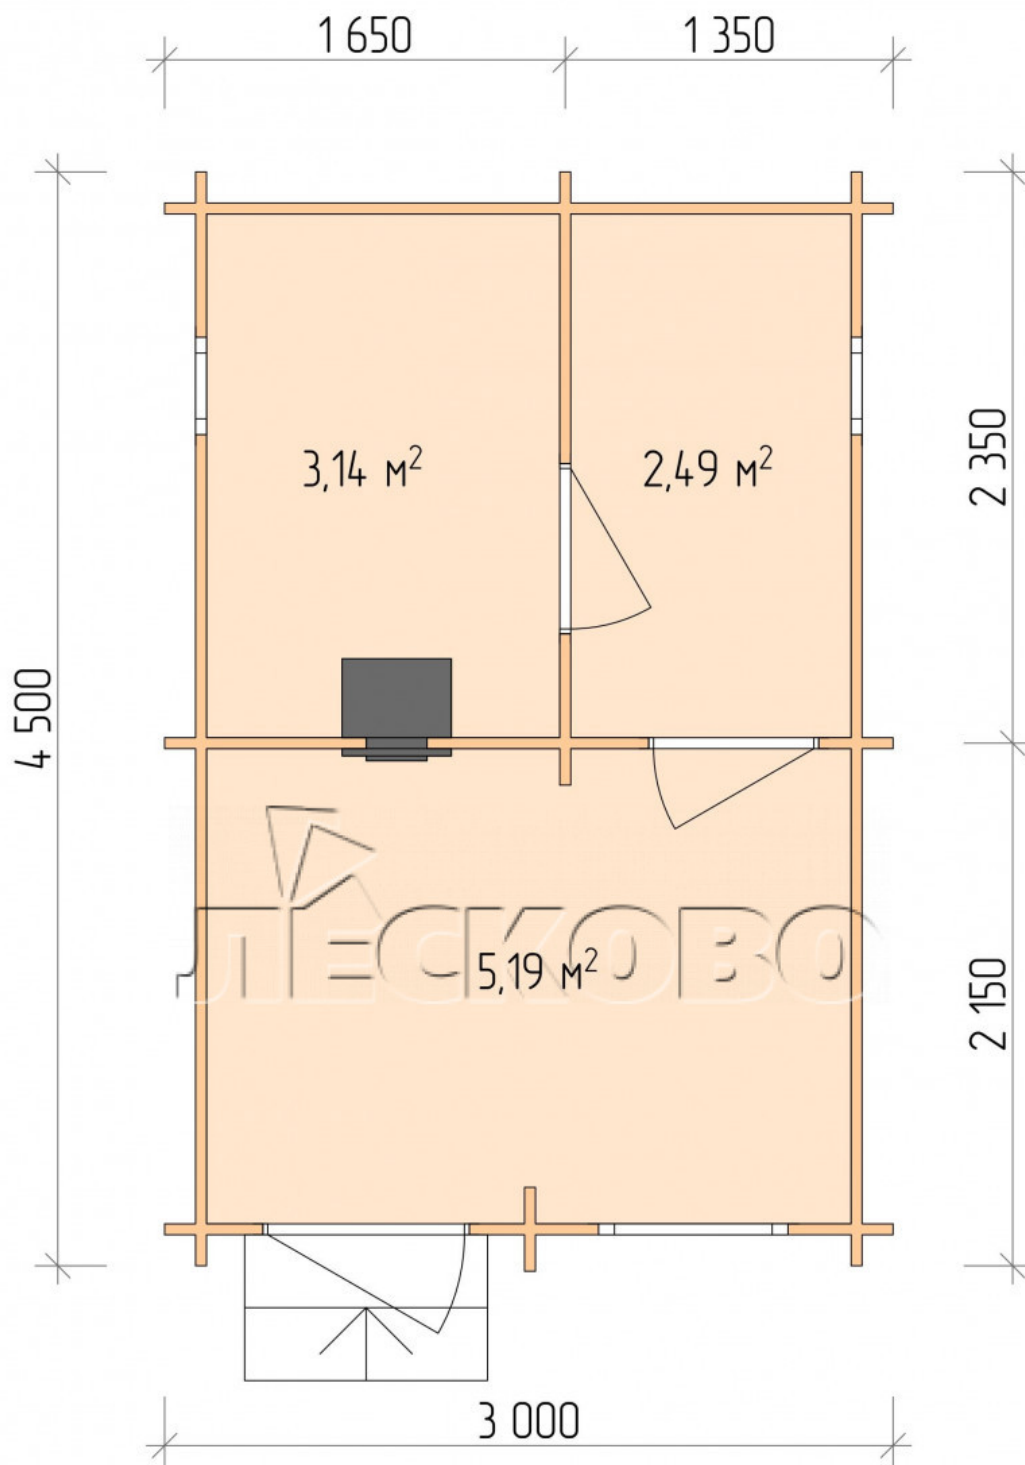

## Outdoor sauna "BL" series 3×4.5

Project Dimensions

3 × 4.5 / 11.4 m<sup>2</sup>

Full house set

**2,756 €**

# Разрез

## House Kit

- Wall kit: 44 × 145 mm mini-chamber drying chamber with bowls for the project. The material of the tree is spruce, pine (GOST 8486). Humidity 12-14%. The height of the walls is 2.16 m.;
- Logs, lower harness: board 45 × 145 mm chamber drying 10-12%;
- Floors: floorboard 35 mm., Chamber drying;
- Ceiling: imitation of a bar 20 × 135 mm, Chamber drying;