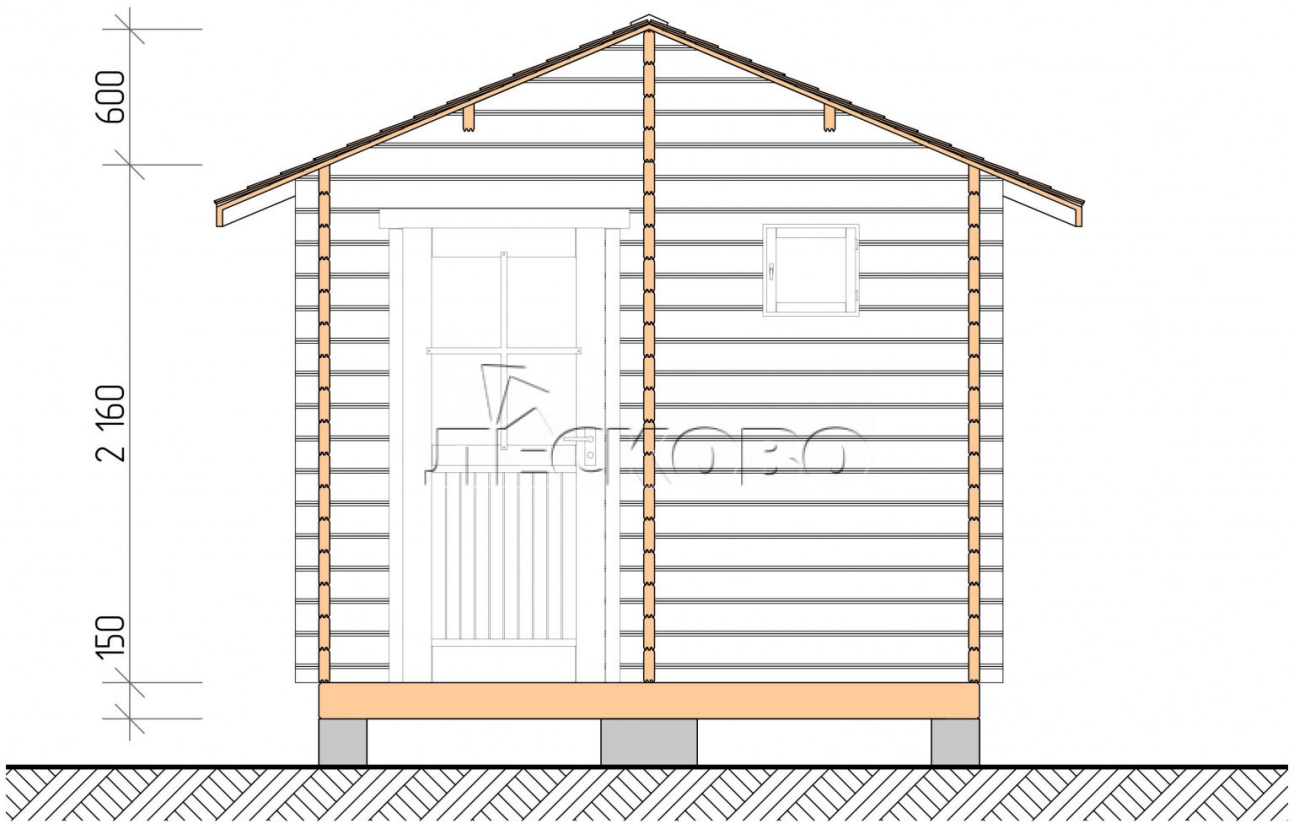

## Outdoor sauna "BL" series 3×4.5

Project Dimensions

3 × 4.5 / 11.4 m<sup>2</sup>

Full house set

**2,756 €**

# Разрез

## House Kit

- Wall kit: 44 × 145 mm mini-chamber drying chamber with bowls for the project. The material of the tree is spruce, pine (GOST 8486). Humidity 12-14%. The height of the walls is 2.16 m.;
- Logs, lower harness: board 45 × 145 mm chamber drying 10-12%;
- Floors: floorboard 35 mm., Chamber drying;
- Ceiling: imitation of a bar 20 × 135 mm, Chamber drying;