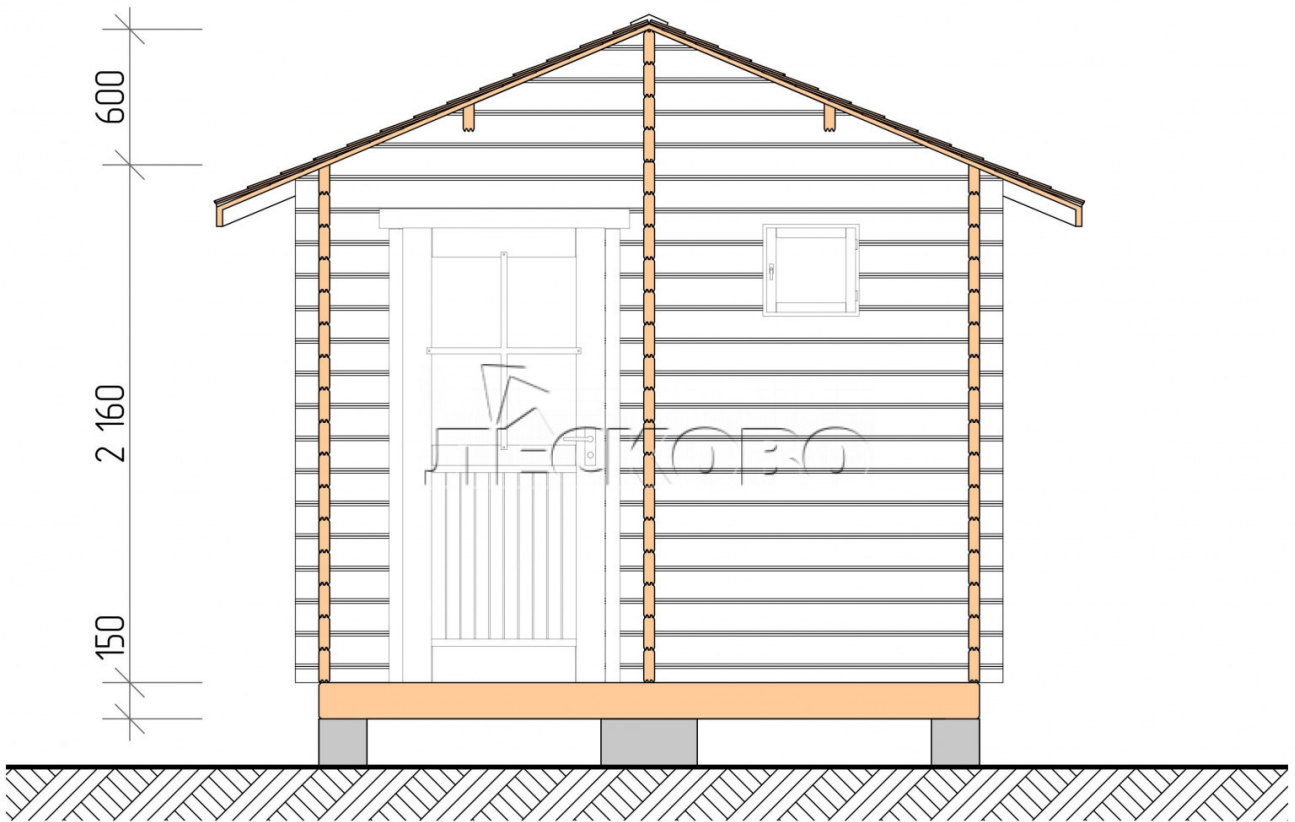

Outdoor sauna "BL" series 3×4.5

Project Dimensions

3 × 4.5 / 11.4 m²

Full house set

3,457 €

Timber

45 MM

65 MM
+ 850 €

Project planning

3 000

4 500

Разрез

House Kit

- Wall kit: 44 × 145 mm mini-chamber drying chamber with bowls for the project. The material of the tree is spruce, pine (GOST 8486). Humidity 12-14%. The height of the walls is 2.16 m.;
- Logs, lower harness: board 45 × 145 mm chamber drying 10-12%;
- Floors: floorboard 35 mm., Chamber drying;
- Ceiling: imitation of a bar 20 × 135 mm, Chamber drying;

- Wooden windows, glass 4 mm, Single. Treatment with a colorless antiseptic. Hardware;

0.40×0.38 м.2 шт.

0.87×0.78 м.1 шт.

- Wooden doors;

0.84×1.885 м.

bath.2 шт.

0.84×1.885 м.

glass.1 шт.