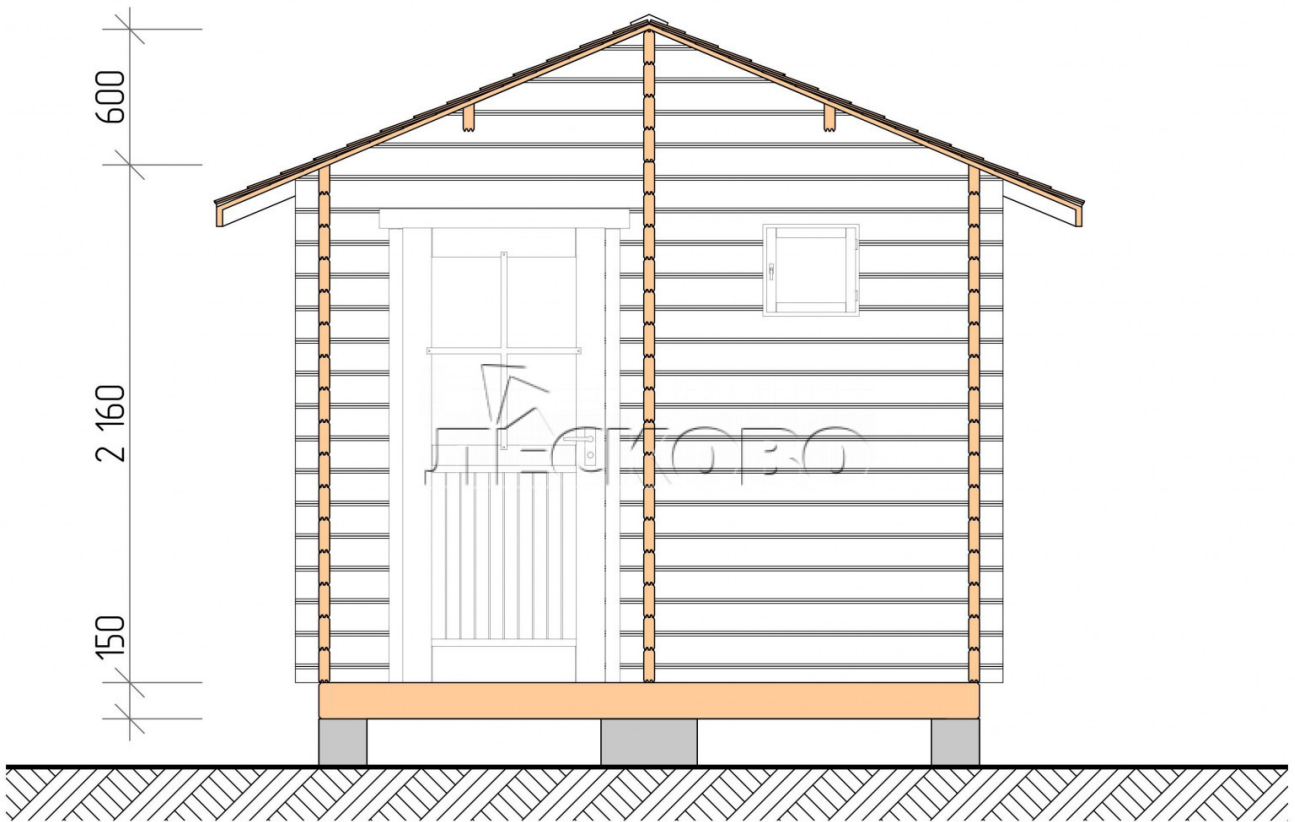

Outdoor sauna "BL" series 3×4.5

Project Dimensions

3 × 4.5 / 11.4 m²

Full house set

2,868 €

Timber

45 MM

65 MM
+ 708 €

Project planning

3 000

4 500

Разрез

House Kit

- Wall kit: 44 × 145 mm mini-chamber drying chamber with bowls for the project. The material of the tree is spruce, pine (GOST 8486). Humidity 12-14%. The height of the walls is 2.16 m.;
- Logs, lower harness: board 45 × 145 mm chamber drying 10-12%;
- Floors: floorboard 35 mm., Chamber drying;
- Ceiling: imitation of a bar 20 × 135 mm, Chamber drying;

- Wooden windows, glass 4 mm, Single. Treatment with a colorless antiseptic. Hardware;

0.40×0.38 м.2 шт.

0.87×0.78 м.1 шт.

- Wooden doors;

0.84×1.885 м.

bath.2 шт.

0.84×1.885 м.

glass.1 шт.