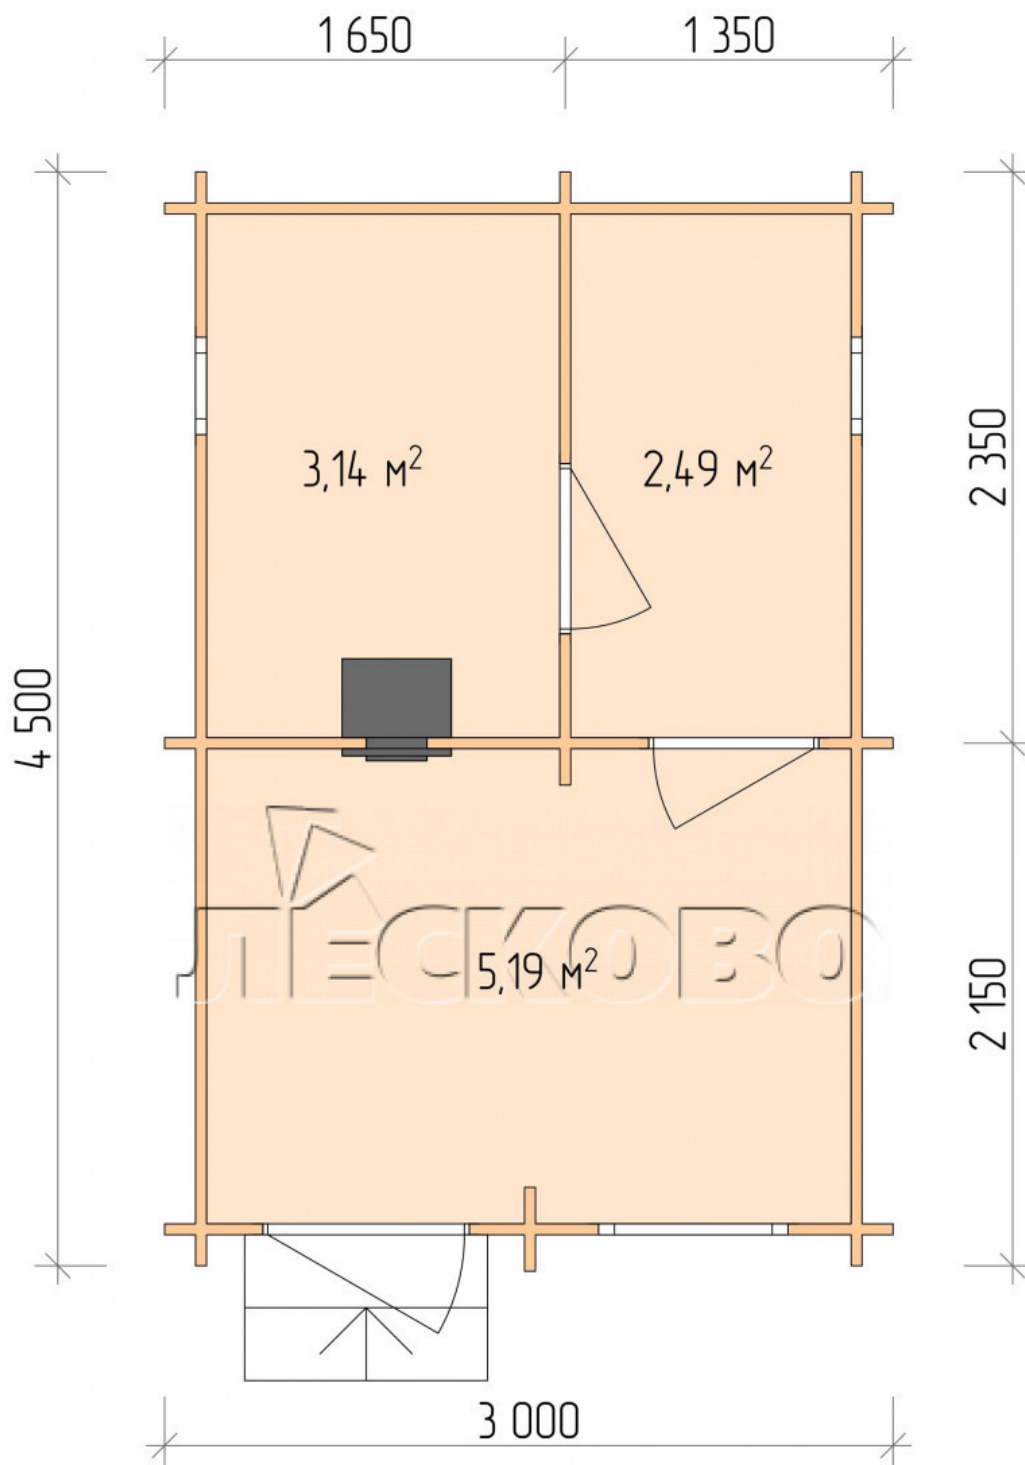

Outdoor sauna "BL" series 3×4.5

Project Dimensions

3 × 4.5 / 11.4 m²

Full house set

2,868 €

Timber

45 MM

65 MM
+ 708 €

Project planning

3 000

4 500

Разрез

House Kit

- Wall kit: 44 × 145 mm mini-chamber drying chamber with bowls for the project. The material of the tree is spruce, pine (GOST 8486). Humidity 12-14%. The height of the walls is 2.16 m.;
- Logs, lower harness: board 45 × 145 mm chamber drying 10-12%;
- Floors: floorboard 35 mm., Chamber drying;
- Ceiling: imitation of a bar 20 × 135 mm, Chamber drying;

- Wooden windows, glass 4 mm, Single. Treatment with a colorless antiseptic. Hardware;

0.40×0.38 м.2 шт.

0.87×0.78 м.1 шт.

- Wooden doors;

0.84×1.885 м.

bath.2 шт.

0.84×1.885 м.

glass.1 шт.

7. Platbands: dry planed board 20 × 100 mm;

8. Roof: shingles;

9. Skirting board 35 mm.

+7 (4942) 499-770

156014, г. Кострома, ул. Базовая, д. 8