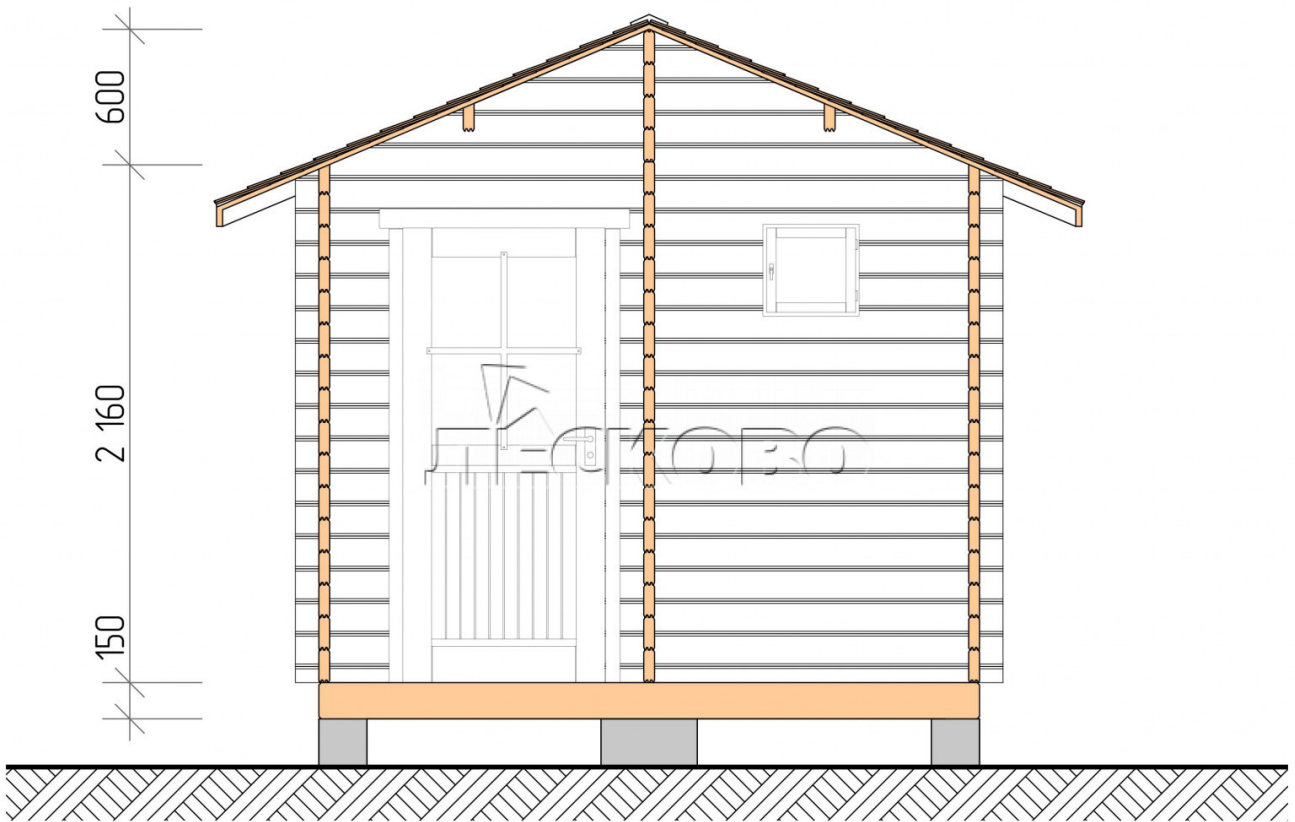

## Outdoor sauna "BL" series 3×3

Project Dimensions

3 × 3 / 7.3 m<sup>2</sup>

Full house set

**2,017 €**

### Timber

45 MM

65 MM  
+ 532 €

# Разрез

## House Kit

- Wall kit: 44 × 145 mm mini-chamber drying chamber with bowls for the project. The material of the tree is spruce, pine (GOST 8486). Humidity 12-14%. The height of the walls is 2.16 m.;
- Logs, lower harness: board 45 × 145 mm chamber drying 10-12%;
- Floors: floorboard 35 mm., Chamber drying;
- Ceiling: imitation of a bar 20 × 135 mm, Chamber drying;
- Wooden windows, glass 4 mm, Single. Treatment with a colorless antiseptic. Hardware;