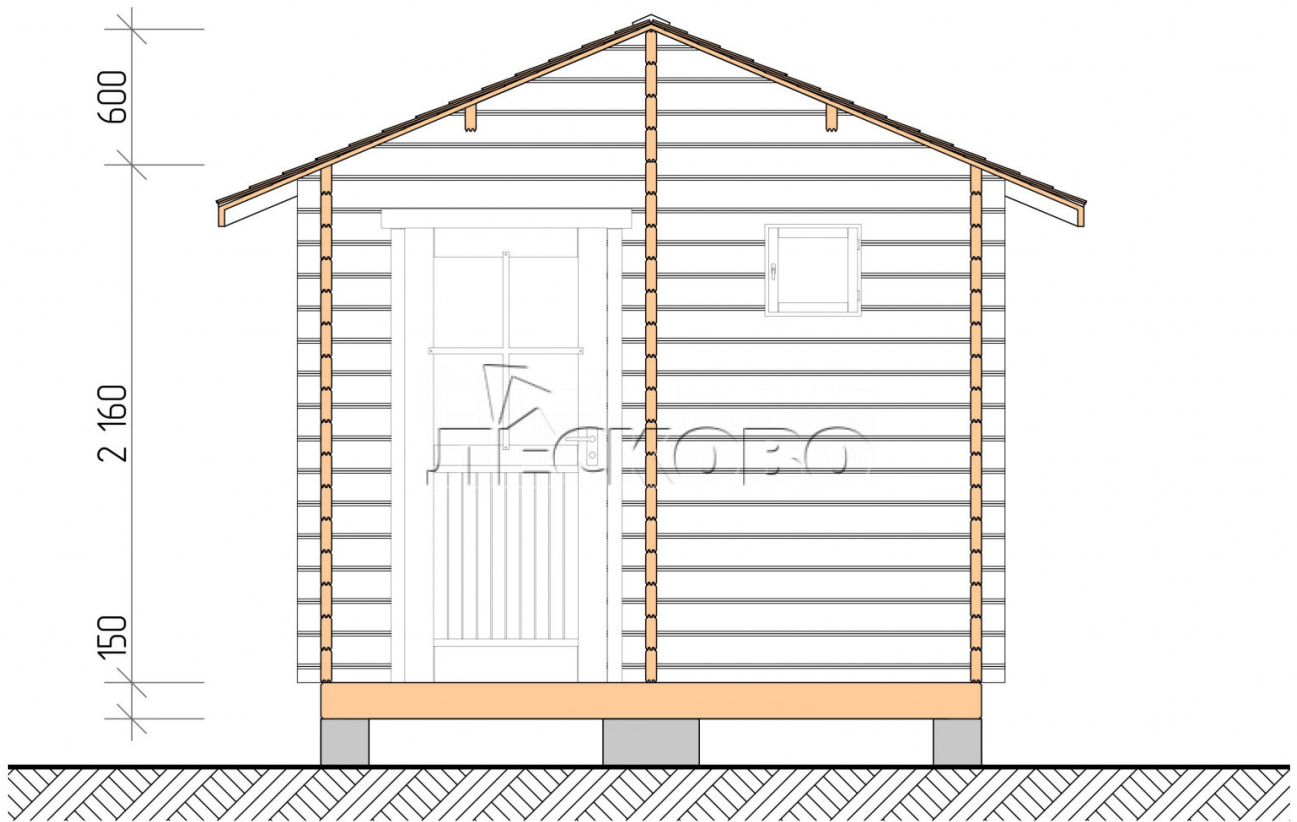

Outdoor sauna "BL" series 3×3

Project Dimensions

3 × 3 / 7.3 m²

Full house set

2,412 €

Timber

45 MM

65 MM
+ 640 €

Project planning

Разрез

House Kit

- Wall kit: 44 × 145 mm mini-chamber drying chamber with bowls for the project. The material of the tree is spruce, pine (GOST 8486). Humidity 12-14%. The height of the walls is 2.16 m.;
- Logs, lower harness: board 45 × 145 mm chamber drying 10-12%;
- Floors: floorboard 35 mm., Chamber drying;
- Ceiling: imitation of a bar 20 × 135 mm, Chamber drying;
- Wooden windows, glass 4 mm, Single. Treatment with a colorless antiseptic. Hardware;