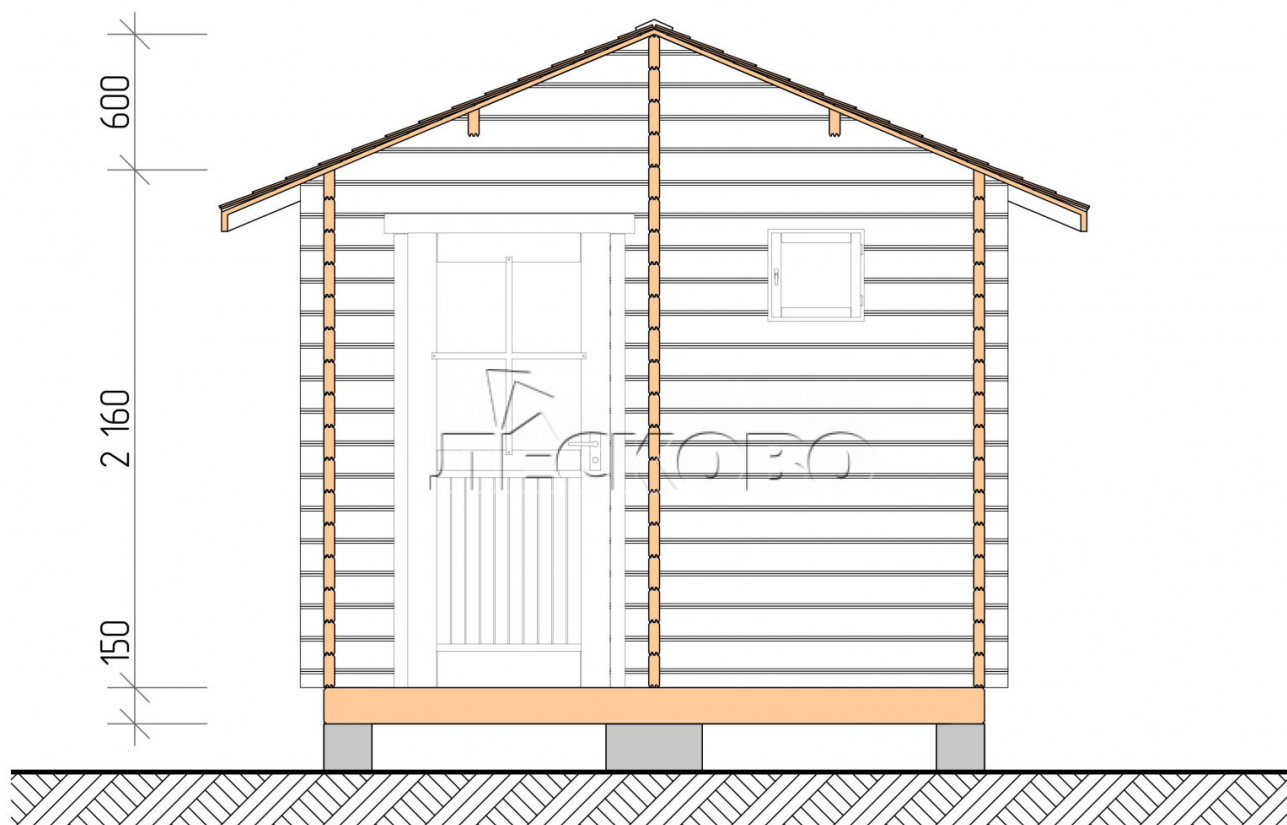

Outdoor sauna "BL" series 3×3

Project Dimensions

3 × 3 / 7.3 m²

Full house set

1,968 €

Timber

45 MM

65 MM
+ 519 €

Project planning

Разрез

House Kit

- Wall kit: 44 × 145 mm mini-chamber drying chamber with bowls for the project. The material of the tree is spruce, pine (GOST 8486). Humidity 12-14%. The height of the walls is 2.16 m.;
- Logs, lower harness: board 45 × 145 mm chamber drying 10-12%;
- Floors: floorboard 35 mm., Chamber drying;
- Ceiling: imitation of a bar 20 × 135 mm, Chamber drying;
- Wooden windows, glass 4 mm, Single. Treatment with a colorless antiseptic. Hardware;

0.40×0.38 м.1 шт.

- Wooden doors;

0.84×1.885 м.
bath.1 шт.

0.84×1.885 м.
glass.1 шт.

7. Platbands: dry planed board 20 × 100 mm;

8. Roof: shingles;

9. Skirting board 35 mm.

+7 (4942) 499-770