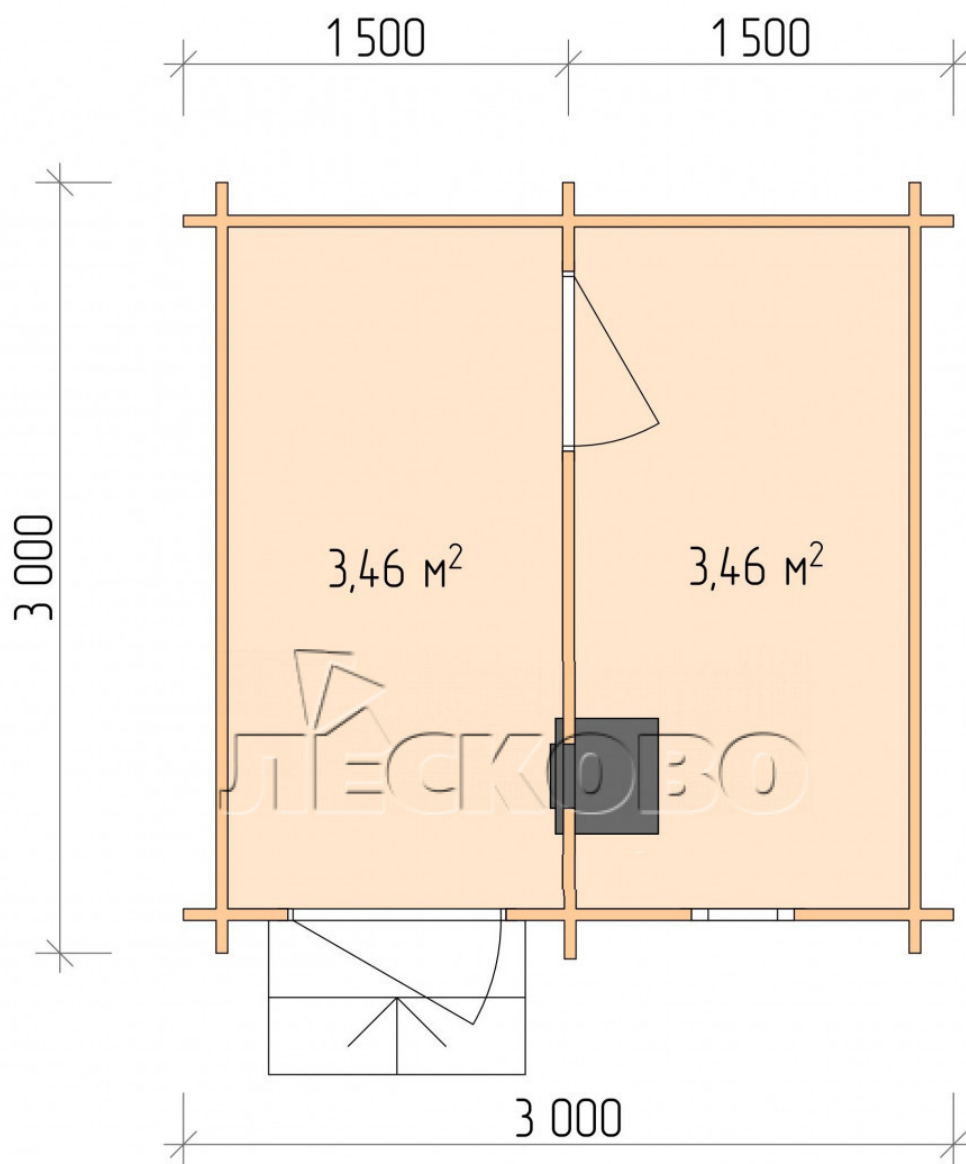

## Outdoor sauna "BL" series 3×3

Project Dimensions

3 × 3 / 7.3 m<sup>2</sup>

Full house set

**2,017 €**

# Разрез

## House Kit

- Wall kit: 44 × 145 mm mini-chamber drying chamber with bowls for the project. The material of the tree is spruce, pine (GOST 8486). Humidity 12-14%. The height of the walls is 2.16 m.;
- Logs, lower harness: board 45 × 145 mm chamber drying 10-12%;
- Floors: floorboard 35 mm., Chamber drying;
- Ceiling: imitation of a bar 20 × 135 mm, Chamber drying;
- Wooden windows, glass 4 mm, Single. Treatment with a colorless antiseptic. Hardware;

0.40×0.38 м.1 шт.

- Wooden doors;

0.84×1.885 м.  
bath.1 шт.

0.84×1.885 м.  
glass.1 шт.

7. Platbands: dry planed board 20 × 100 mm;

8. Roof: shingles;

9. Skirting board 35 mm.

+7 (4942) 499-770