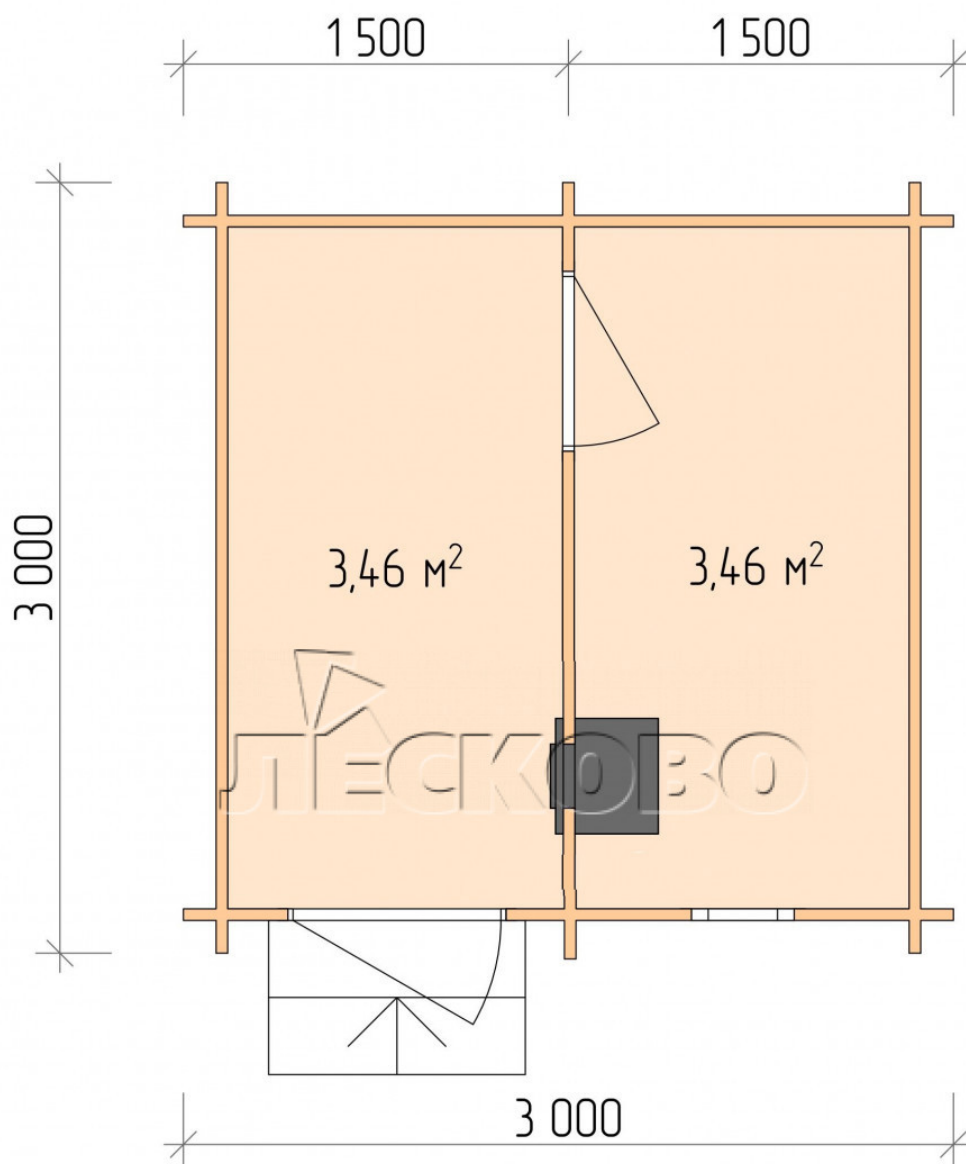

Outdoor sauna "BL" series 3×3

Project Dimensions

3 × 3 / 7.3 m²

Full house set

1,968 €

Timber

45 MM

65 MM
+ 519 €

Project planning

Разрез

House Kit

- Wall kit: 44 × 145 mm mini-chamber drying chamber with bowls for the project. The material of the tree is spruce, pine (GOST 8486). Humidity 12-14%. The height of the walls is 2.16 m.;
- Logs, lower harness: board 45 × 145 mm chamber drying 10-12%;
- Floors: floorboard 35 mm., Chamber drying;
- Ceiling: imitation of a bar 20 × 135 mm, Chamber drying;
- Wooden windows, glass 4 mm, Single. Treatment with a colorless antiseptic. Hardware;

0.40×0.38 м.1 шт.

- Wooden doors;

0.84×1.885 м.
bath.1 шт.

0.84×1.885 м.
glass.1 шт.

7. Platbands: dry planed board 20 × 100 mm;

8. Roof: shingles;

9. Skirting board 35 mm.

+7 (4942) 499-770