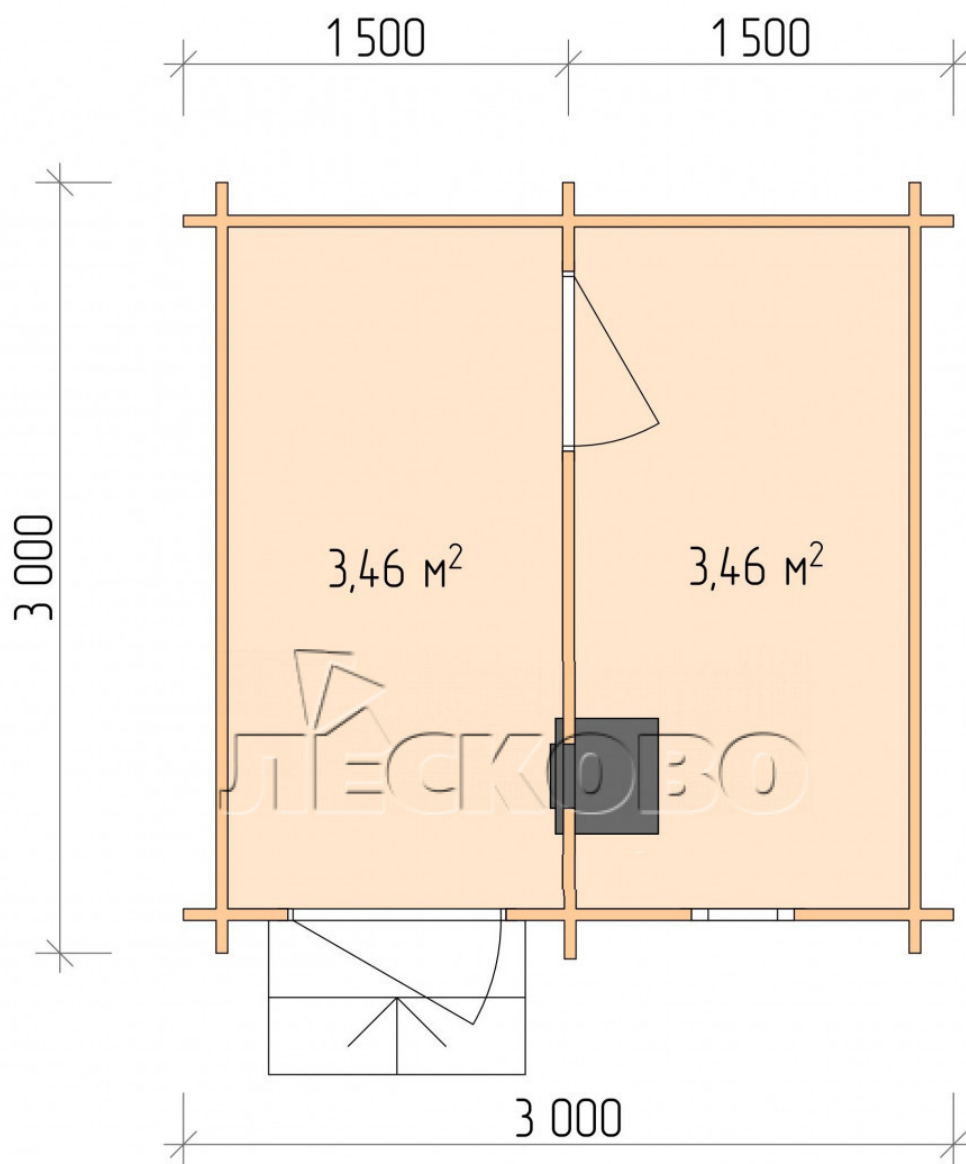

House Kit

- Wall kit: 44 × 145 mm mini-chamber drying chamber with bowls for the project. The material of the tree is spruce, pine (GOST 8486). Humidity 12-14%. The height of the walls is 2.16 m.;
- Logs, lower harness: board 45 × 145 mm chamber drying 10-12%;
- Floors: floorboard 35 mm., Chamber drying;
- Ceiling: imitation of a bar 20 × 135 mm, Chamber drying;
- Wooden windows, glass 4 mm, Single. Treatment with a colorless antiseptic. Hardware;