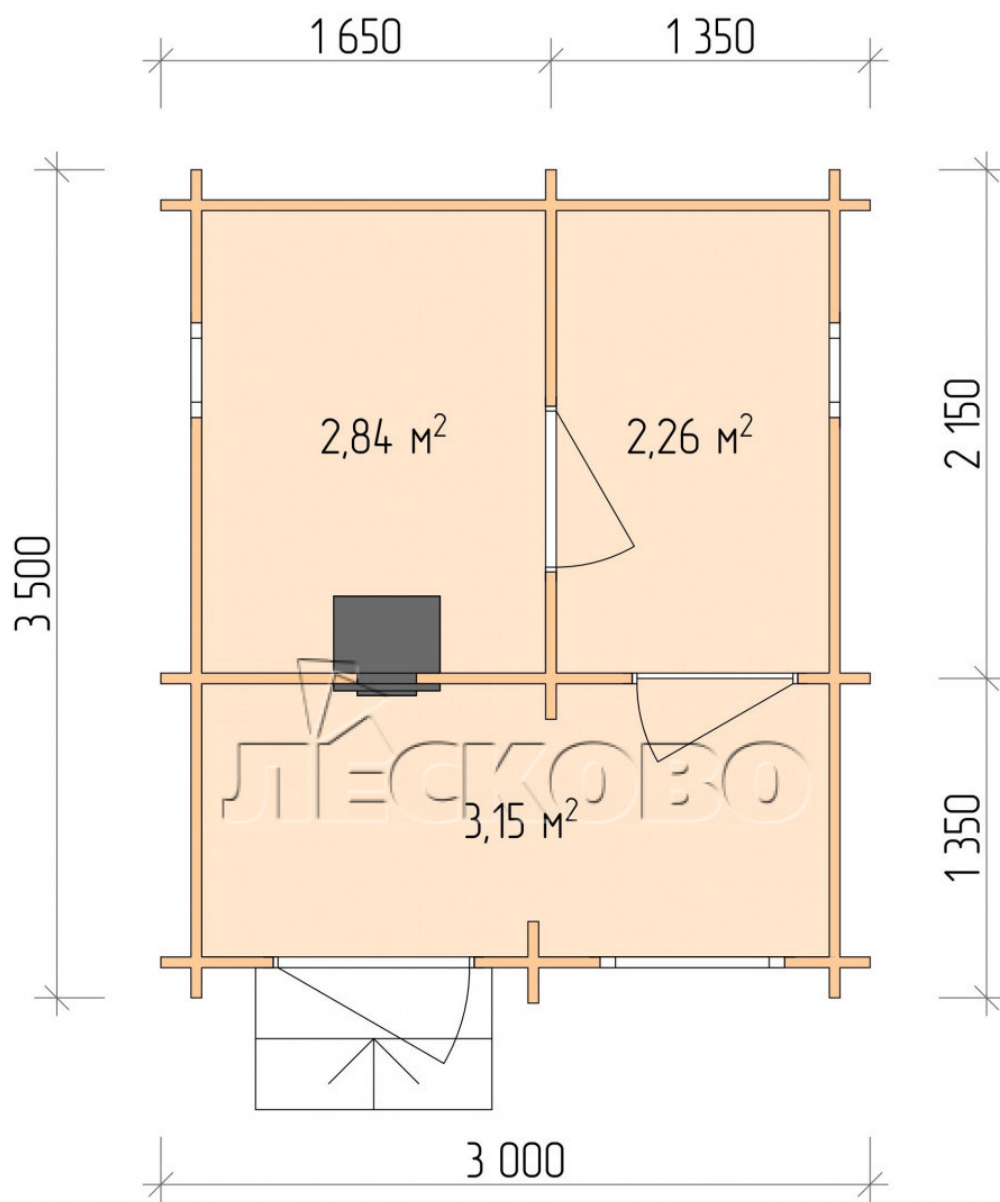

Outdoor sauna "BL" series 3×3.5

Project Dimensions

3 × 3.5 / 8.7 m²

Full house set

3,139 €

Timber

45 MM

65 MM
+ 745 €

Project planning

Разрез

House Kit

- Wall kit: 44 × 145 mm mini-chamber drying chamber with bowls for the project. The material of the tree is spruce, pine (GOST 8486). Humidity 12-14%. The height of the walls is 2.16 m.;
- Logs, lower harness: board 45 × 145 mm chamber drying 10-12%;
- Floors: floorboard 35 mm., Chamber drying;
- Ceiling: imitation of a bar 20 × 135 mm, Chamber drying;
- Wooden windows, glass 4 mm, Single. Treatment with a colorless antiseptic. Hardware;

0.40×0.38 м.2 шт.

0.87×0.78 м.1 шт.

- Wooden doors;

0.84×1.885 м.

bath.1 шт.

0.84×1.885 м.

glass.1 шт.

7. Platbands: dry planed board 20 × 100 mm;