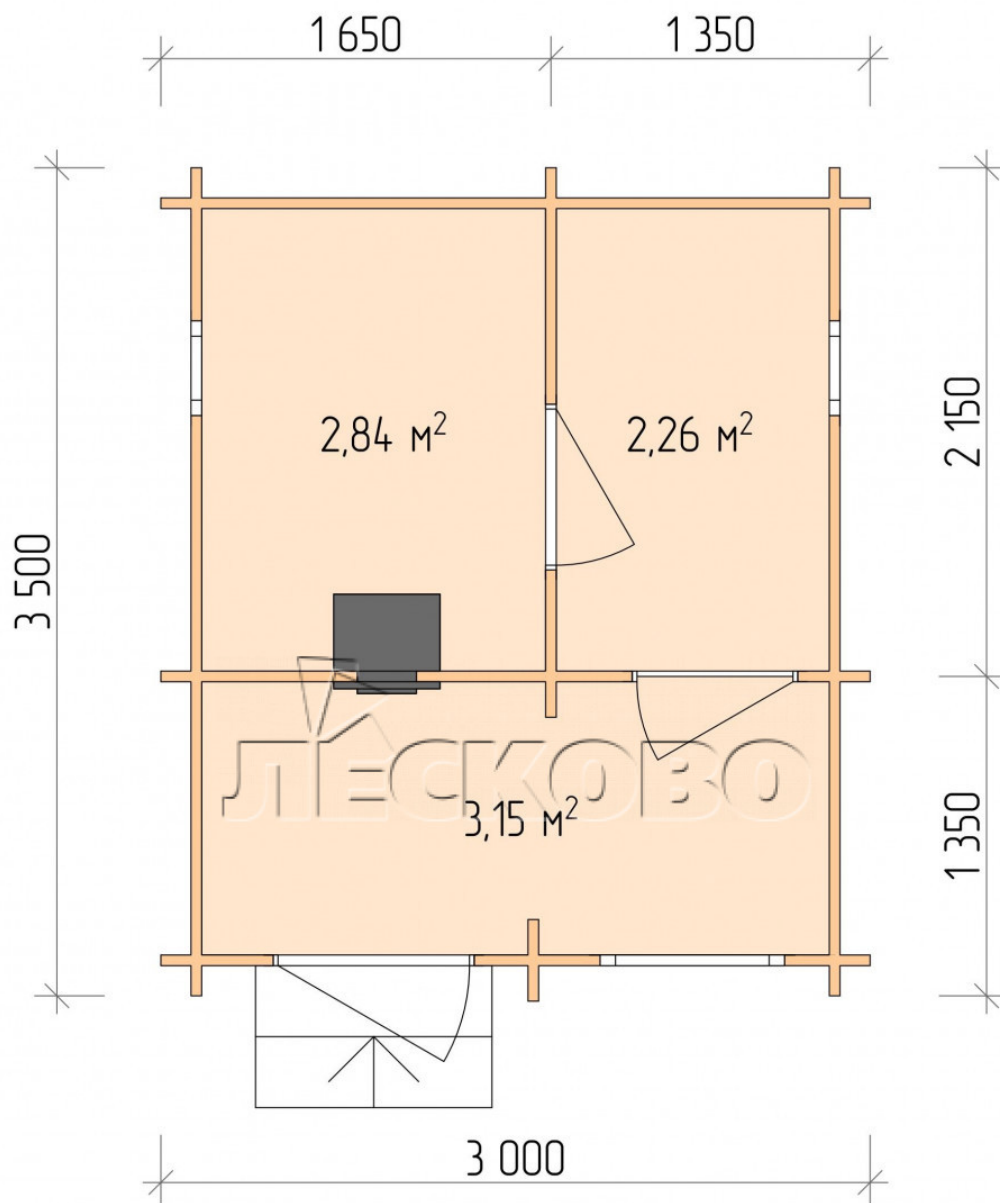

Outdoor sauna "BL" series 3×3.5

Project Dimensions

3 × 3.5 / 8.7 m²

Full house set

2,556 €

Timber

45 MM

65 MM
+ 620 €

Project planning

Разрез

House Kit

- Wall kit: 44 × 145 mm mini-chamber drying chamber with bowls for the project. The material of the tree is spruce, pine (GOST 8486). Humidity 12-14%. The height of the walls is 2.16 m.;
- Logs, lower harness: board 45 × 145 mm chamber drying 10-12%;
- Floors: floorboard 35 mm., Chamber drying;
- Ceiling: imitation of a bar 20 × 135 mm, Chamber drying;
- Wooden windows, glass 4 mm, Single. Treatment with a colorless antiseptic. Hardware;

0.40×0.38 м.2 шт.

0.87×0.78 м.1 шт.

- Wooden doors;

0.84×1.885 м.

bath.1 шт.

0.84×1.885 м.

glass.1 шт.

7. Platbands: dry planed board 20 × 100 mm;