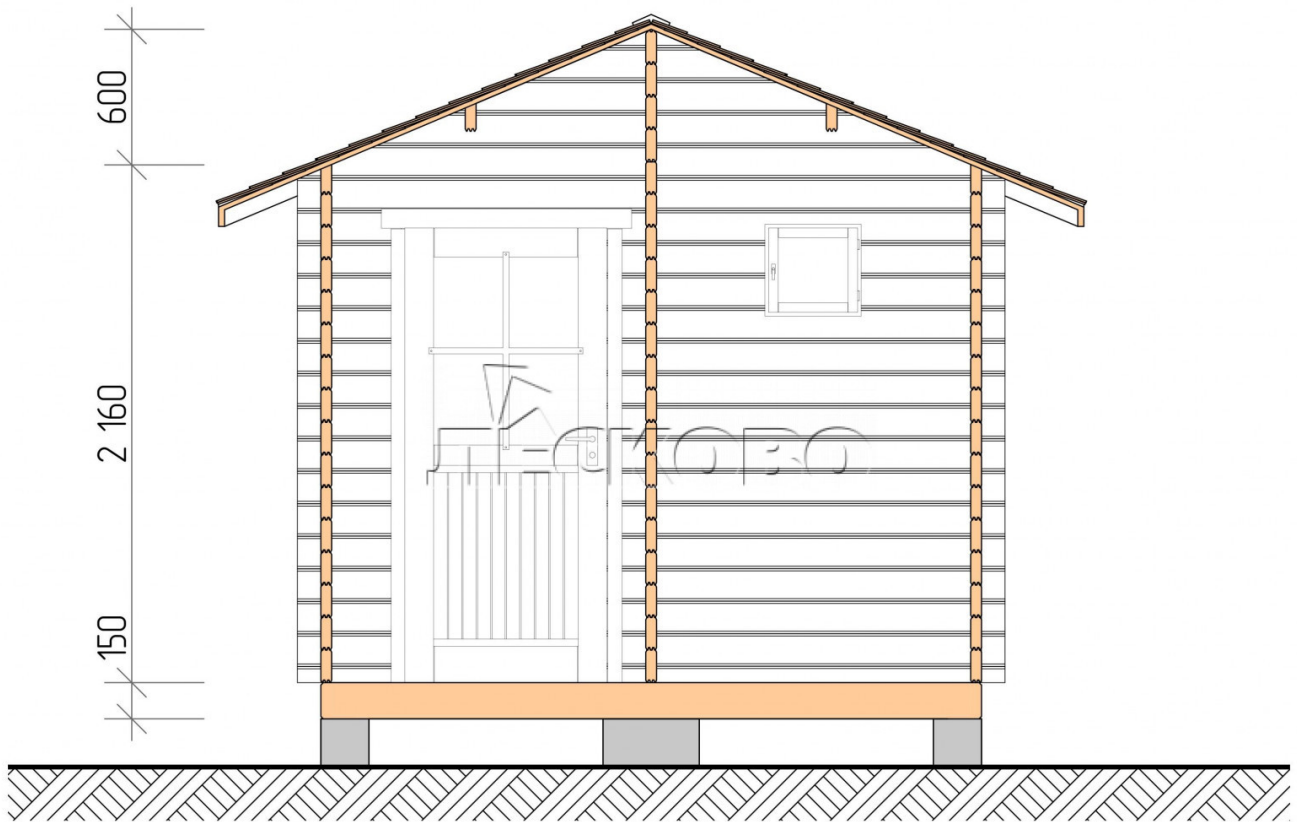

## Outdoor sauna "BL" series 3×3.5

Project Dimensions

3 × 3.5 / 8.7 m<sup>2</sup>

Full house set

**2,494 €**

### Timber

45 MM

65 MM  
+ 605 €

# Разрез