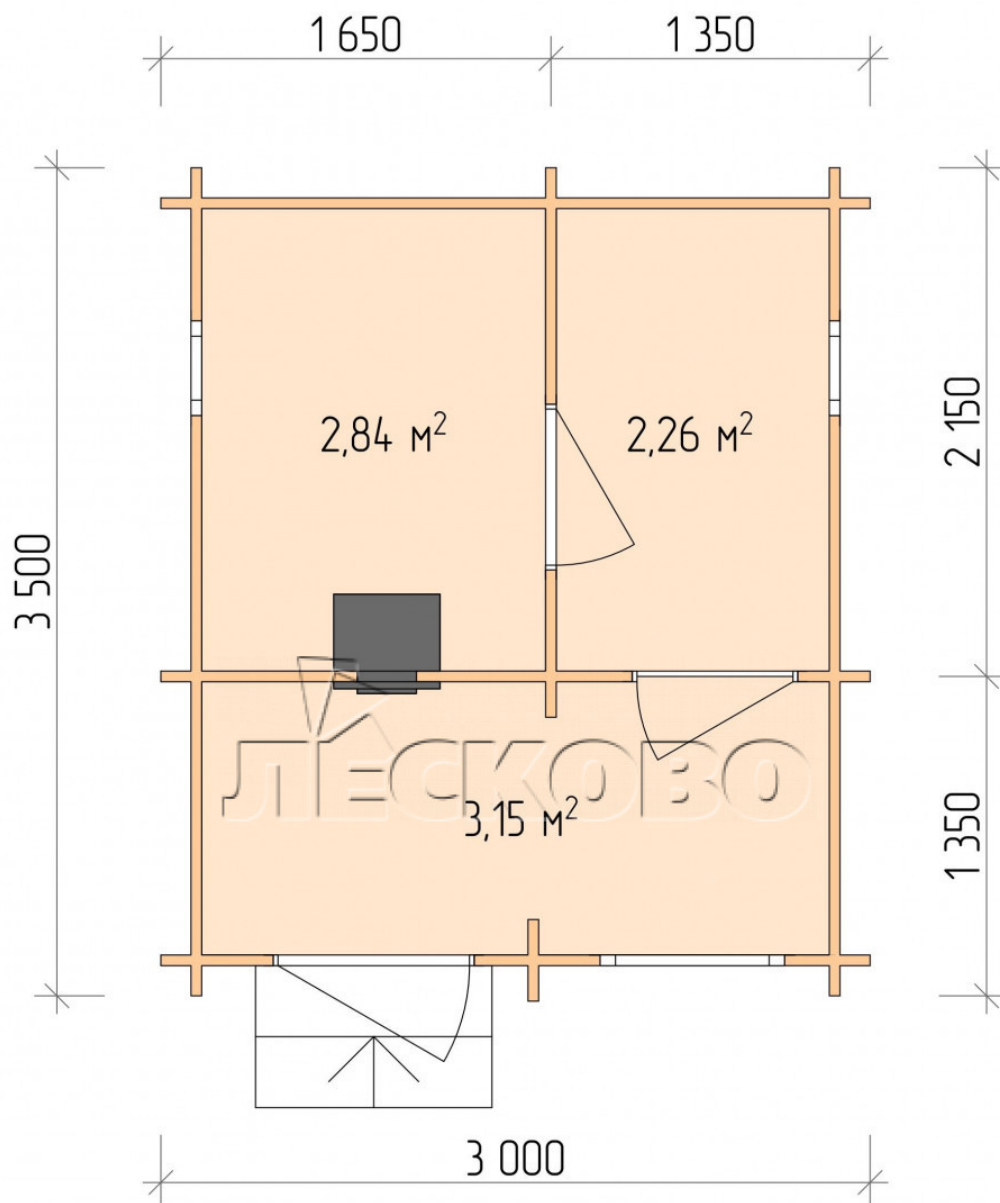

## Outdoor sauna "BL" series 3×3.5

Project Dimensions

3 × 3.5 / 8.7 m<sup>2</sup>

Full house set

**2,494 €**

# Разрез

## House Kit

- Wall kit: 44 × 145 mm mini-chamber drying chamber with bowls for the project. The material of the tree is spruce, pine (GOST 8486). Humidity 12-14%. The height of the walls is 2.16 m.;
- Logs, lower harness: board 45 × 145 mm chamber drying 10-12%;
- Floors: floorboard 35 mm., Chamber drying;
- Ceiling: imitation of a bar 20 × 135 mm, Chamber drying;
- Wooden windows, glass 4 mm, Single. Treatment with a colorless antiseptic. Hardware;

0.40×0.38 м.2 шт.

0.87×0.78 м.1 шт.

- Wooden doors;

0.84×1.885 м.

bath.1 шт.

0.84×1.885 м.

glass.1 шт.

7. Platbands: dry planed board 20 × 100 mm;