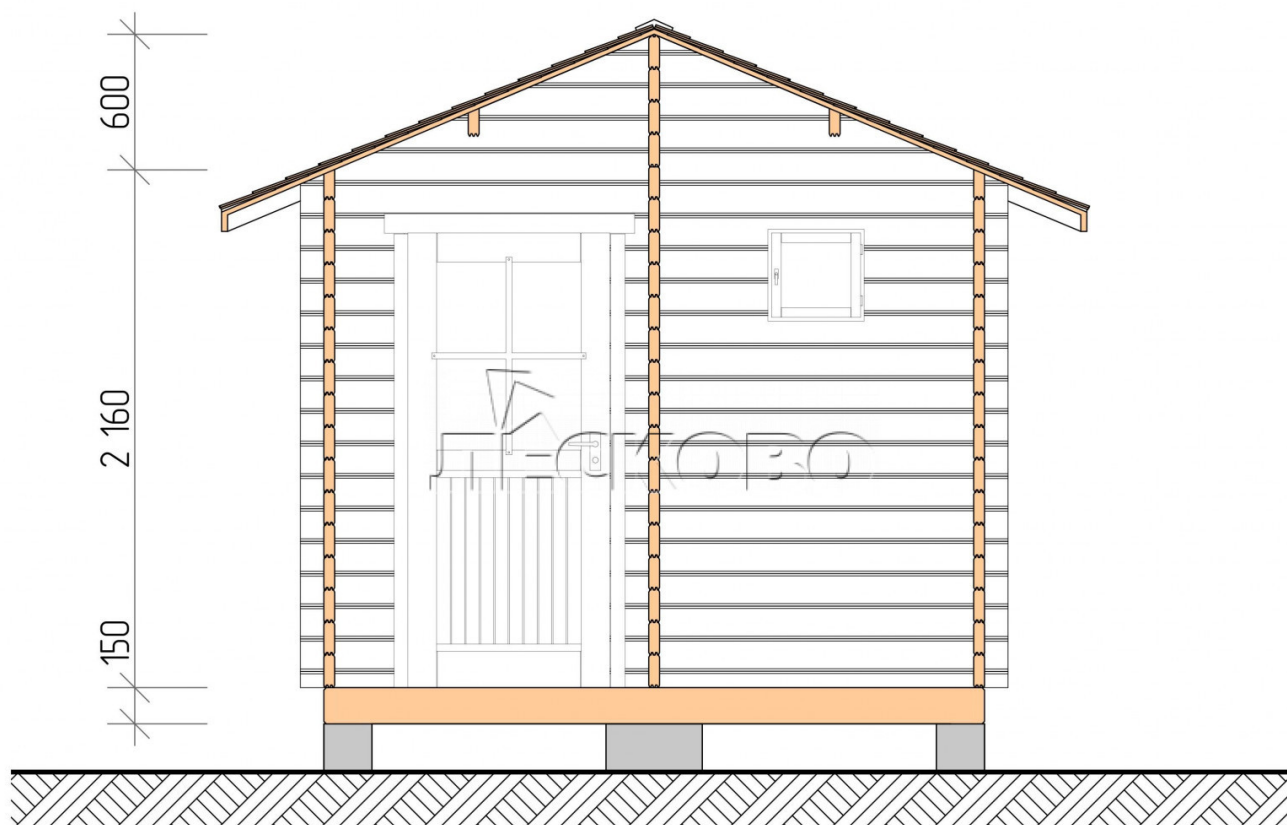

Outdoor sauna "BL" series 3×3.5

Project Dimensions

3 × 3.5 / 8.7 m²

Full house set

3,139 €

Timber

45 MM

65 MM
+ 745 €

Project planning

Разрез

House Kit

- Wall kit: 44 × 145 mm mini-chamber drying chamber with bowls for the project. The material of the tree is spruce, pine (GOST 8486). Humidity 12-14%. The height of the walls is 2.16 m.;
- Logs, lower harness: board 45 × 145 mm chamber drying 10-12%;
- Floors: floorboard 35 mm., Chamber drying;
- Ceiling: imitation of a bar 20 × 135 mm, Chamber drying;
- Wooden windows, glass 4 mm, Single. Treatment with a colorless antiseptic. Hardware;

0.40×0.38 м.2 шт.

0.87×0.78 м.1 шт.

- Wooden doors;

0.84×1.885 м.

bath.1 шт.

0.84×1.885 м.

glass.1 шт.

7. Platbands: dry planed board 20 × 100 mm;