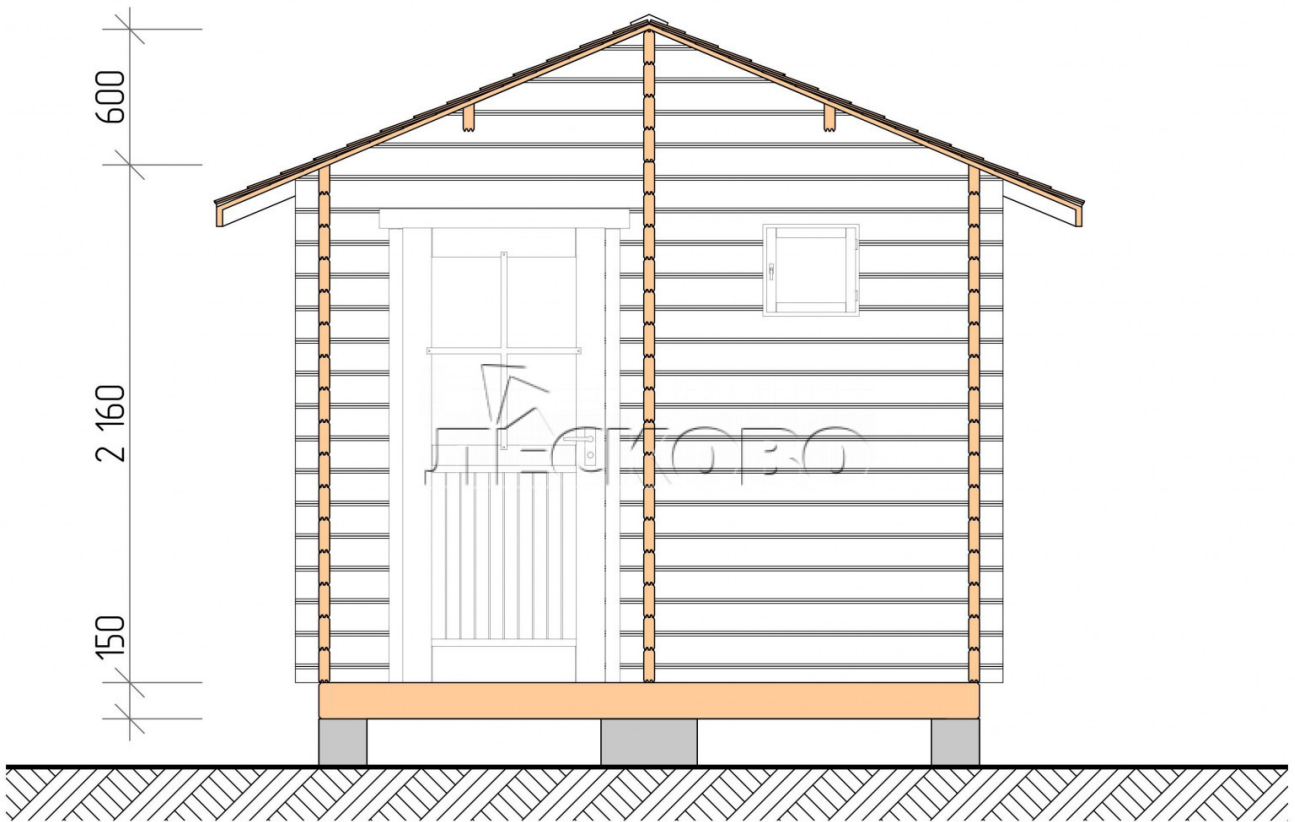

Outdoor sauna "BL" series 3×3.5

Project Dimensions

3 × 3.5 / 8.7 m²

Full house set

2,556 €

Timber

45 MM

65 MM
+ 620 €

Project planning

Разрез

House Kit

- Wall kit: 44 × 145 mm mini-chamber drying chamber with bowls for the project. The material of the tree is spruce, pine (GOST 8486). Humidity 12-14%. The height of the walls is 2.16 m.;
- Logs, lower harness: board 45 × 145 mm chamber drying 10-12%;
- Floors: floorboard 35 mm., Chamber drying;
- Ceiling: imitation of a bar 20 × 135 mm, Chamber drying;
- Wooden windows, glass 4 mm, Single. Treatment with a colorless antiseptic. Hardware;

0.40×0.38 м.2 шт.

0.87×0.78 м.1 шт.

- Wooden doors;

0.84×1.885 м.

bath.1 шт.

0.84×1.885 м.

glass.1 шт.

7. Platbands: dry planed board 20 × 100 mm;