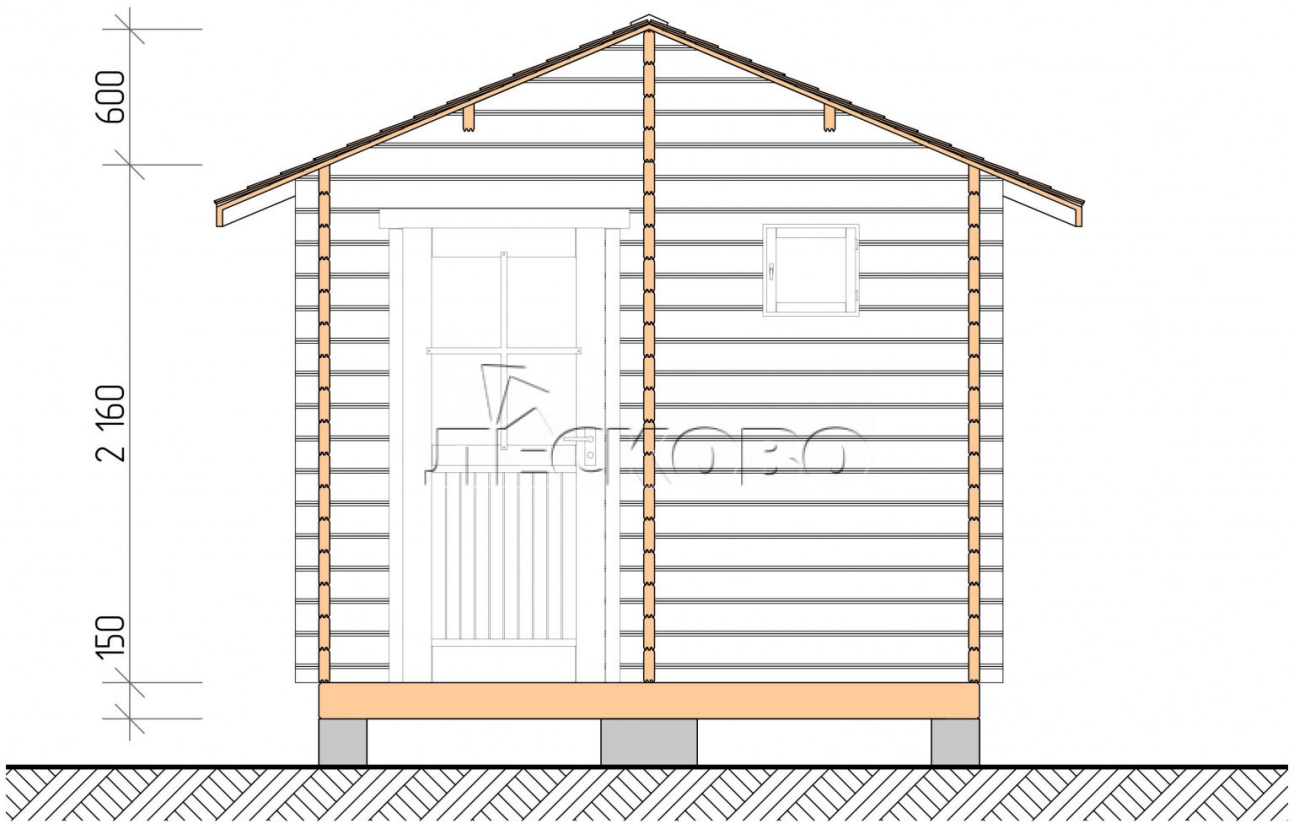

Outdoor sauna "BL" series 3×2

Project Dimensions

3 × 2 / 4.6 m²

Full house set

1,574 €

Timber

45 MM

65 MM
+ 409 €

Project planning

3 000

2 000

Разрез

House Kit

- Wall kit: 44 × 145 mm mini-chamber drying chamber with bowls for the project. The material of the tree is spruce, pine (GOST 8486). Humidity 12-14%. The height of the walls is 2.16 m.;
- Logs, lower harness: board 45 × 145 mm chamber drying 10-12%;
- Floors: floorboard 35 mm., Chamber drying;
- Ceiling: imitation of a bar 20 × 135 mm, Chamber drying;
- Wooden windows, glass 4 mm, Single. Treatment with a colorless antiseptic. Hardware;

0.40×0.38 м.1 шт.

- Wooden doors;

0.84×1.885 м.
bath.1 шт.

0.84×1.885 м.
glass.1 шт.

7. Platbands: dry planed board 20 × 100 mm;

8. Roof: shingles;

9. Skirting board 35 mm.

+7 (4942) 499-770