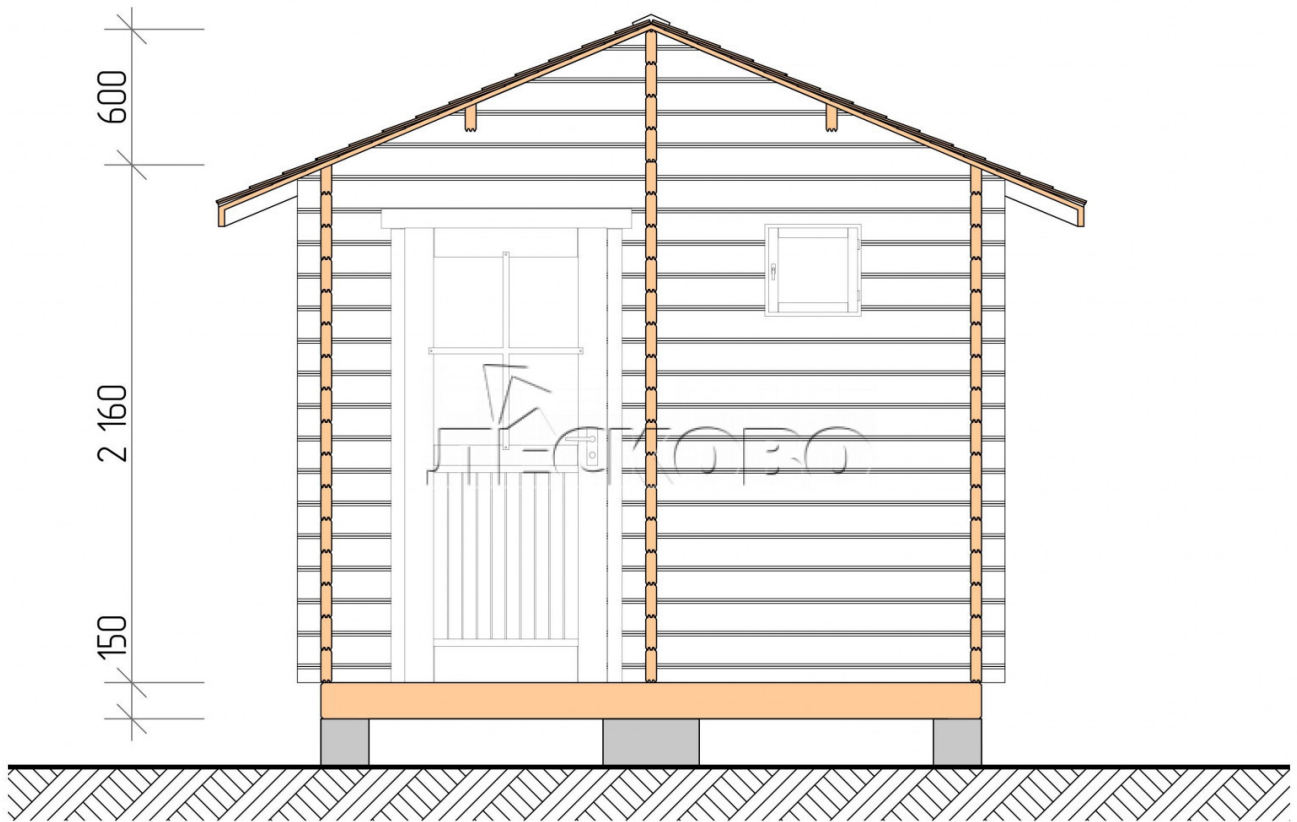

Outdoor sauna "BL" series 3×2

Project Dimensions

3 × 2 / 4.6 m²

Full house set

2,007 €

Timber

45 MM

65 MM
+ 514 €

Project planning

3 000

2 000

Разрез

House Kit

- Wall kit: 44 × 145 mm mini-chamber drying chamber with bowls for the project. The material of the tree is spruce, pine (GOST 8486). Humidity 12-14%. The height of the walls is 2.16 m.;
- Logs, lower harness: board 45 × 145 mm chamber drying 10-12%;
- Floors: floorboard 35 mm., Chamber drying;
- Ceiling: imitation of a bar 20 × 135 mm, Chamber drying;
- Wooden windows, glass 4 mm, Single. Treatment with a colorless antiseptic. Hardware;

0.40×0.38 м.1 шт.

- Wooden doors;

0.84×1.885 м.
bath.1 шт.

0.84×1.885 м.
glass.1 шт.

7. Platbands: dry planed board 20 × 100 mm;

8. Roof: shingles;

9. Skirting board 35 mm.

+7 (4942) 499-770