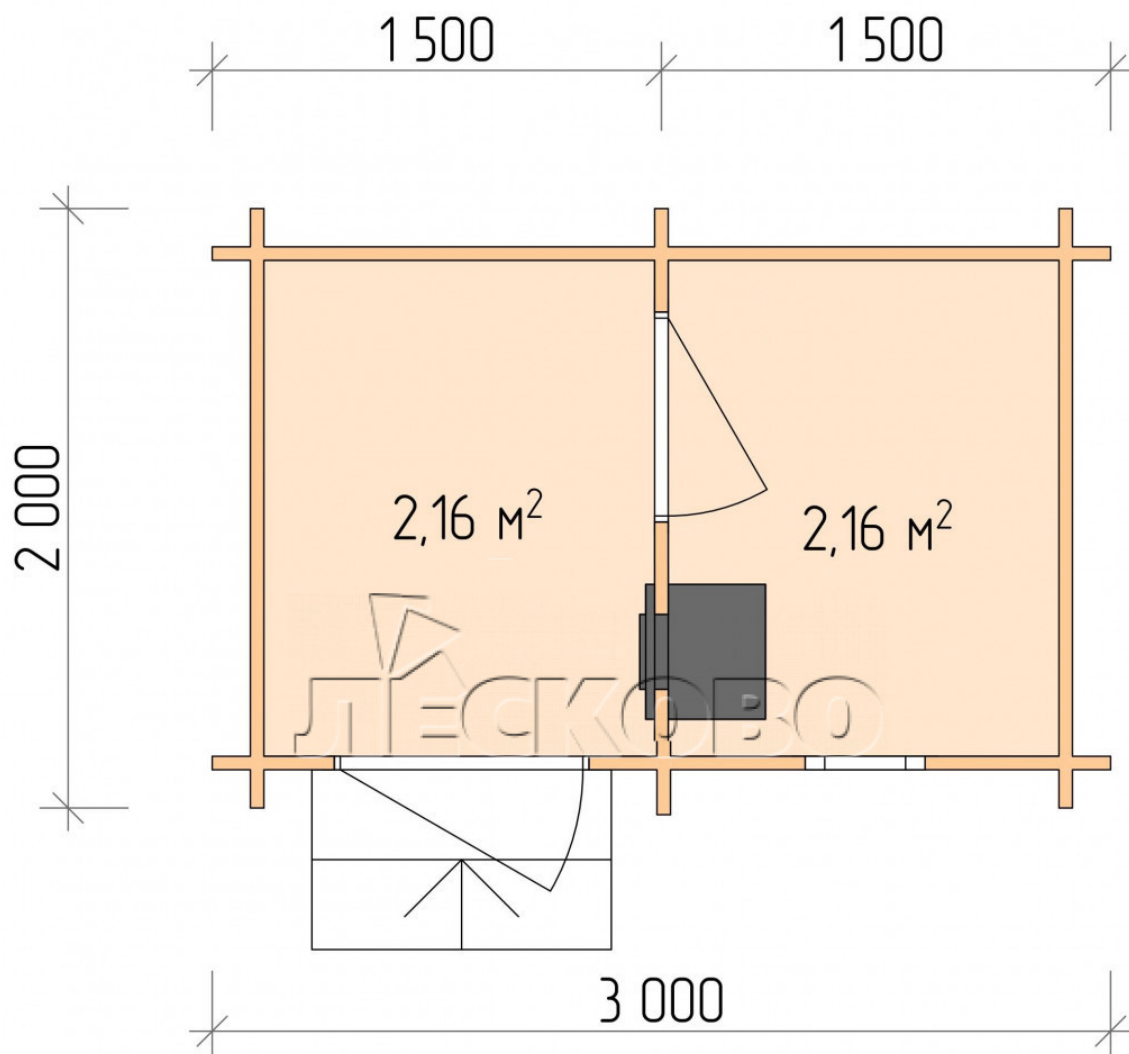

Outdoor sauna "BL" series 3×2

Project Dimensions

3 × 2 / 4.6 m²

Full house set

1,574 €

Timber

45 MM

65 MM
+ 409 €

Project planning

3 000

2 000

Разрез

House Kit

- Wall kit: 44 × 145 mm mini-chamber drying chamber with bowls for the project. The material of the tree is spruce, pine (GOST 8486). Humidity 12-14%. The height of the walls is 2.16 m.;
- Logs, lower harness: board 45 × 145 mm chamber drying 10-12%;
- Floors: floorboard 35 mm., Chamber drying;
- Ceiling: imitation of a bar 20 × 135 mm, Chamber drying;
- Wooden windows, glass 4 mm, Single. Treatment with a colorless antiseptic. Hardware;

0.40×0.38 м.1 шт.

- Wooden doors;

0.84×1.885 м.
bath.1 шт.

0.84×1.885 м.
glass.1 шт.

7. Platbands: dry planed board 20 × 100 mm;

8. Roof: shingles;

9. Skirting board 35 mm.

+7 (4942) 499-770