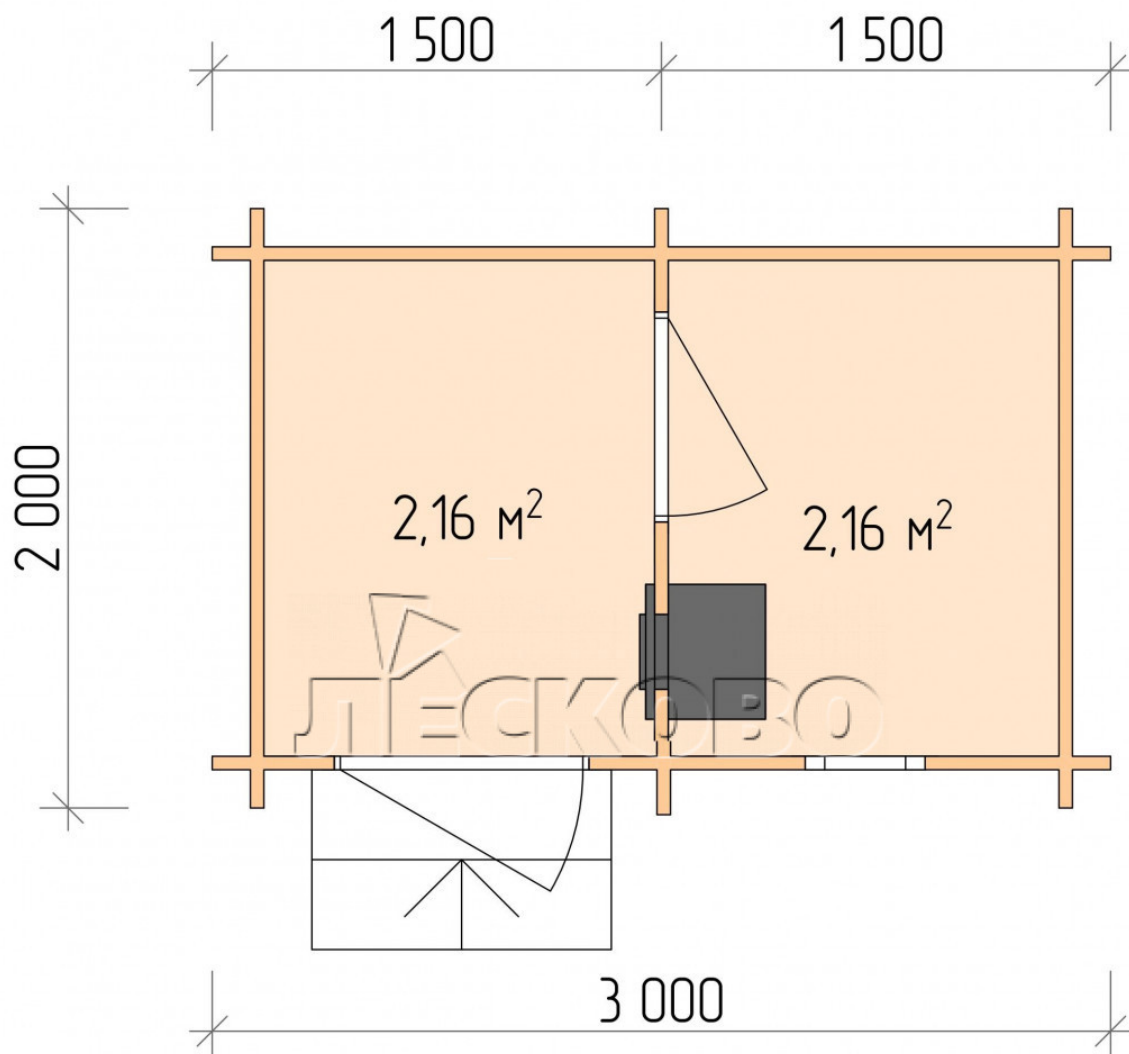

Outdoor sauna "BL" series 3×2

Project Dimensions

3 × 2 / 4.6 m²

Full house set

2,007 €

Timber

45 MM

65 MM
+ 514 €

Project planning

3 000

2 000

Разрез

House Kit

- Wall kit: 44 × 145 mm mini-chamber drying chamber with bowls for the project. The material of the tree is spruce, pine (GOST 8486). Humidity 12-14%. The height of the walls is 2.16 m.;
- Logs, lower harness: board 45 × 145 mm chamber drying 10-12%;
- Floors: floorboard 35 mm., Chamber drying;
- Ceiling: imitation of a bar 20 × 135 mm, Chamber drying;
- Wooden windows, glass 4 mm, Single. Treatment with a colorless antiseptic. Hardware;

0.40×0.38 м.1 шт.

- Wooden doors;

0.84×1.885 м.
bath.1 шт.

0.84×1.885 м.
glass.1 шт.

7. Platbands: dry planed board 20 × 100 mm;

8. Roof: shingles;

9. Skirting board 35 mm.

+7 (4942) 499-770