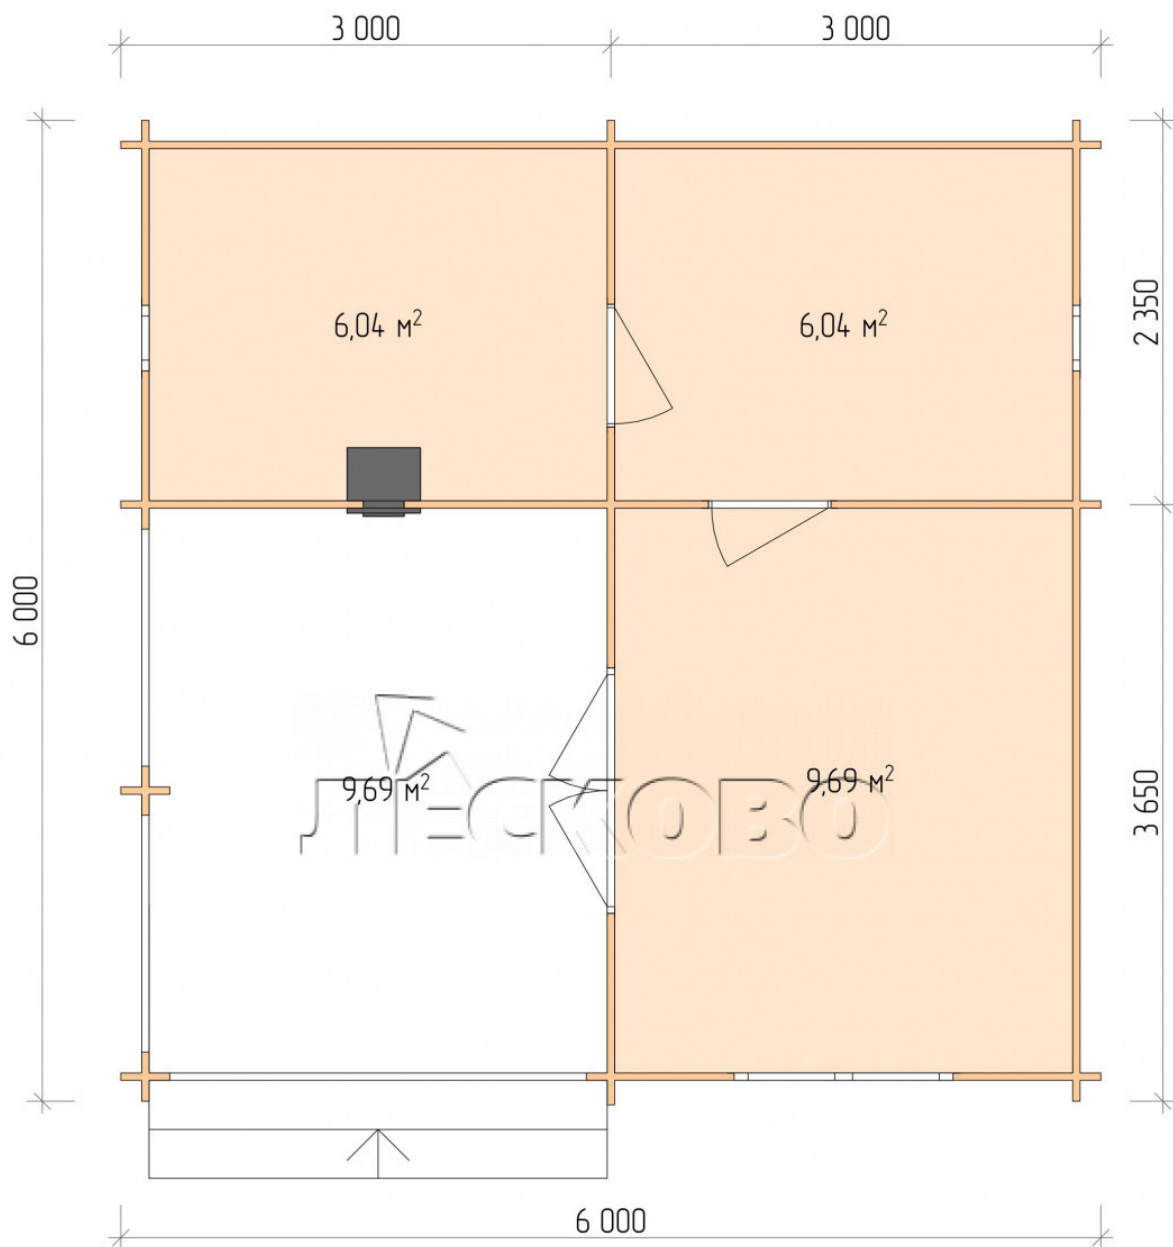

Outdoor sauna "BK" series 6×6

Project Dimensions

6 × 6 / 32.5 m²

Full house set

5,680 €

Timber

45 mm

65 mm
+ 1,344 €

Project planning

30 403

30 850

Разрез

House Kit

- Wall kit: 44 × 145 mm mini-chamber drying chamber with bowls for the project. The material of the tree is spruce, pine (GOST 8486). Humidity 12-14%. The height of the walls is 2.16 m.;
- Logs, lower harness: board 45 × 145 mm chamber drying 10-12%;
- Floors: floorboard 35 mm., Chamber drying;
- Ceiling: imitation of a bar 20 × 135 mm, Chamber drying;
- Wooden windows, glass 4 mm, Single. Treatment with a colorless antiseptic. Hardware;

0.40×0.38 м.2 шт. 1.34×0.91 м.1 шт.

- Wooden doors;

0.84×1.885 м.
bath.2 шт.

0.84×1.885 м.
glass.1 шт.

7. Platbands: dry planed board 20 × 100 mm;

8. Roof: shingles;

9. Skirting board 35 mm.

+7 (4942) 499-770