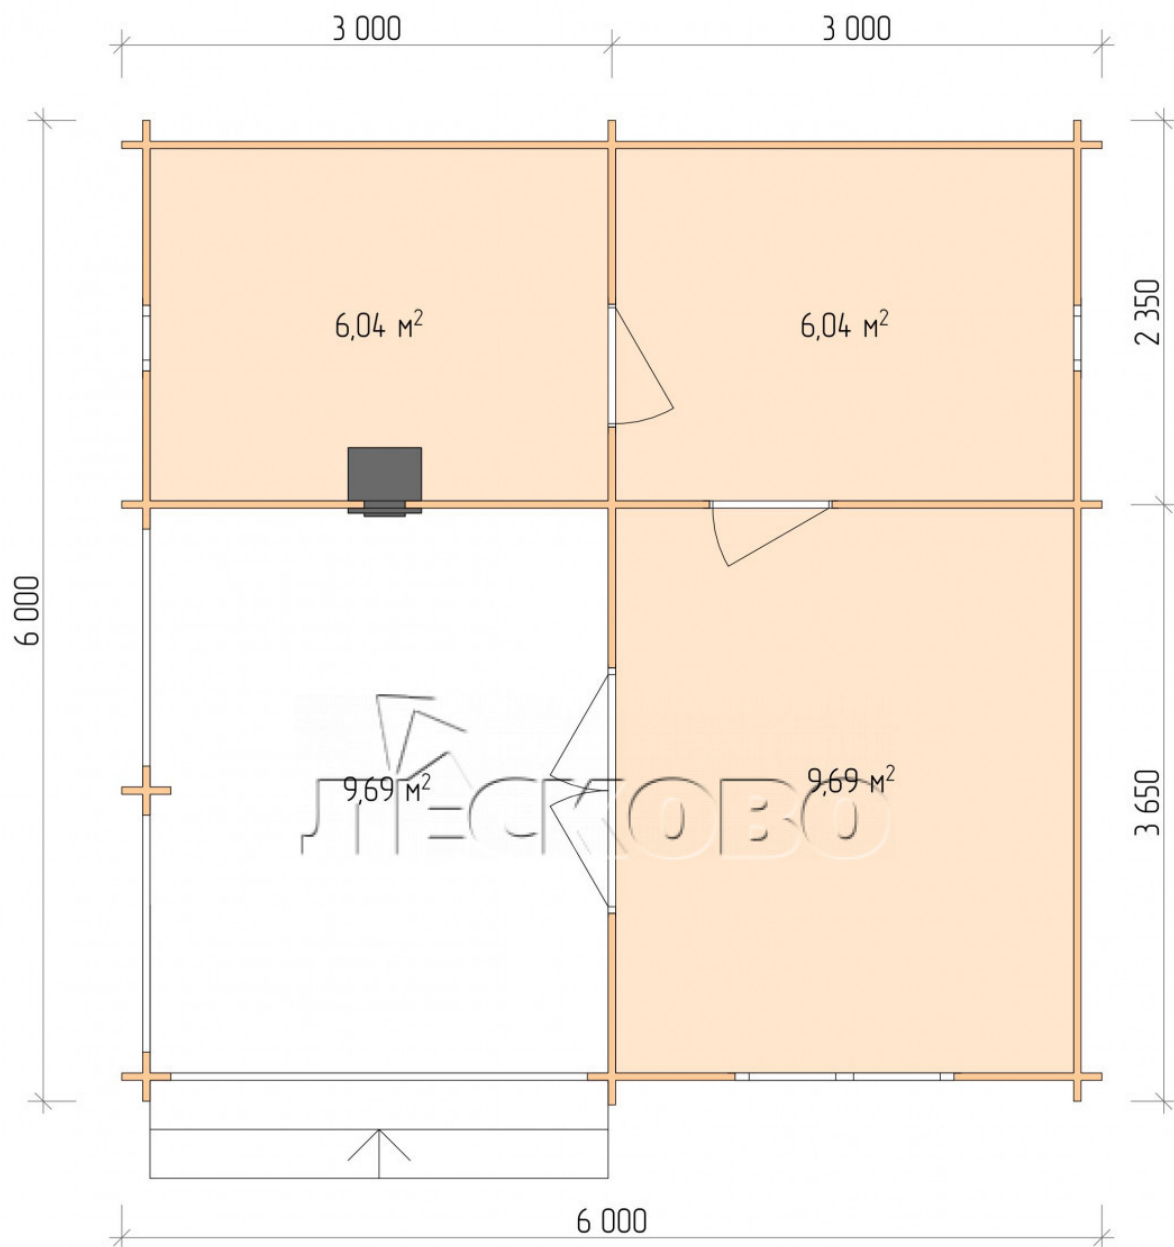

## Outdoor sauna "BK" series 6×6

Project Dimensions

6 × 6 / 32.5 m<sup>2</sup>

Full house set

**6,953 €**

## House Kit

- Wall kit: 44 × 145 mm mini-chamber drying chamber with bowls for the project. The material of the tree is spruce, pine (GOST 8486). Humidity 12-14%. The height of the walls is 2.16 m.;
- Logs, lower harness: board 45 × 145 mm chamber drying 10-12%;
- Floors: floorboard 35 mm., Chamber drying;
- Ceiling: imitation of a bar 20 × 135 mm, Chamber drying;
- Wooden windows, glass 4 mm, Single. Treatment with a colorless antiseptic. Hardware;

0.40×0.38 м.2 шт.

1.34×0.91 м.1 шт.

- Wooden doors;

0.84×1.885 м.  
bath.2 шт.

0.84×1.885 м.  
glass.1 шт.

7. Platbands: dry planed board 20 × 100 mm;

8. Roof: shingles;

9. Skirting board 35 mm.