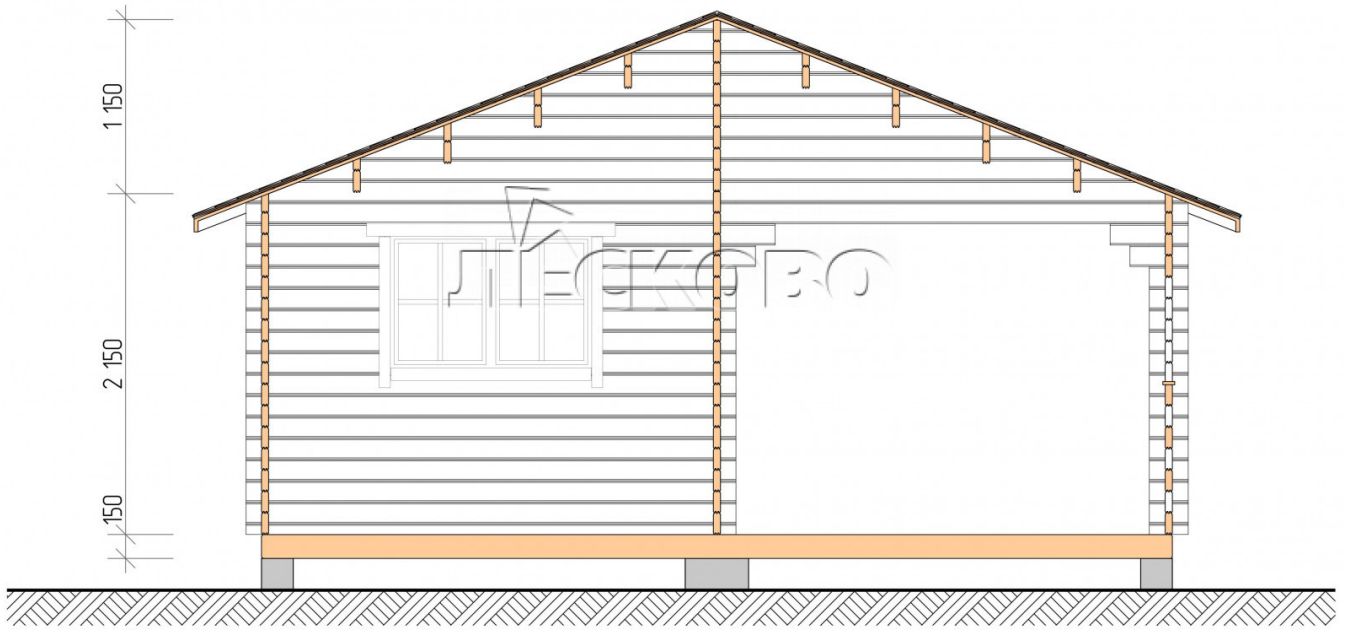

Outdoor sauna "BK" series 6×6

Project Dimensions

6 × 6 / 32.5 m²

Full house set

5,890 €

Timber

45 mm

65 mm
+ 1,394 €

Project planning

30 403

30 850

Разрез

House Kit

- Wall kit: 44 × 145 mm mini-chamber drying chamber with bowls for the project. The material of the tree is spruce, pine (GOST 8486). Humidity 12-14%. The height of the walls is 2.16 m.;
- Logs, lower harness: board 45 × 145 mm chamber drying 10-12%;
- Floors: floorboard 35 mm., Chamber drying;
- Ceiling: imitation of a bar 20 × 135 mm, Chamber drying;
- Wooden windows, glass 4 mm, Single. Treatment with a colorless antiseptic. Hardware;

0.40×0.38 м.2 шт. 1.34×0.91 м.1 шт.

- Wooden doors;

0.84×1.885 м.
bath.2 шт.

0.84×1.885 м.
glass.1 шт.

7. Platbands: dry planed board 20 × 100 mm;

8. Roof: shingles;

9. Skirting board 35 mm.

+7 (4942) 499-770