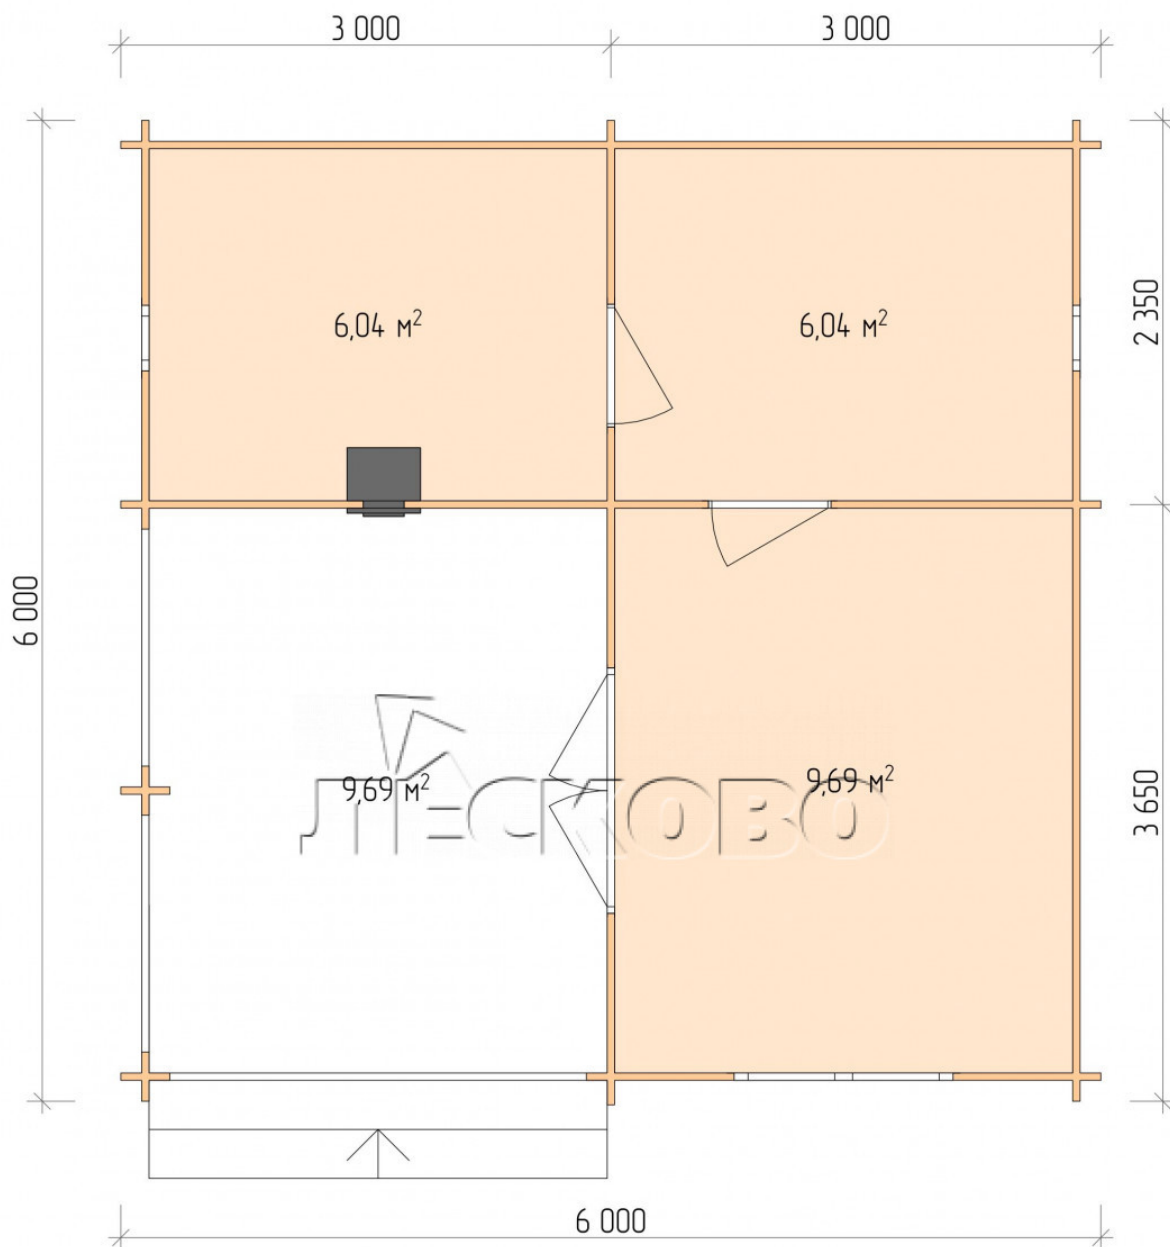

Outdoor sauna "BK" series 6×6

Project Dimensions

6 × 6 / 32.5 m²

Full house set

5,890 €

Timber

45 mm

65 mm
+ 1,394 €

Project planning

30 403

30 850

Разрез

House Kit

- Wall kit: 44 × 145 mm mini-chamber drying chamber with bowls for the project. The material of the tree is spruce, pine (GOST 8486). Humidity 12-14%. The height of the walls is 2.16 m.;
- Logs, lower harness: board 45 × 145 mm chamber drying 10-12%;
- Floors: floorboard 35 mm., Chamber drying;
- Ceiling: imitation of a bar 20 × 135 mm, Chamber drying;
- Wooden windows, glass 4 mm, Single. Treatment with a colorless antiseptic. Hardware;

0.40×0.38 м.2 шт. 1.34×0.91 м.1 шт.

- Wooden doors;

0.84×1.885 м.
bath.2 шт.

0.84×1.885 м.
glass.1 шт.

7. Platbands: dry planed board 20 × 100 mm;

8. Roof: shingles;

9. Skirting board 35 mm.

+7 (4942) 499-770