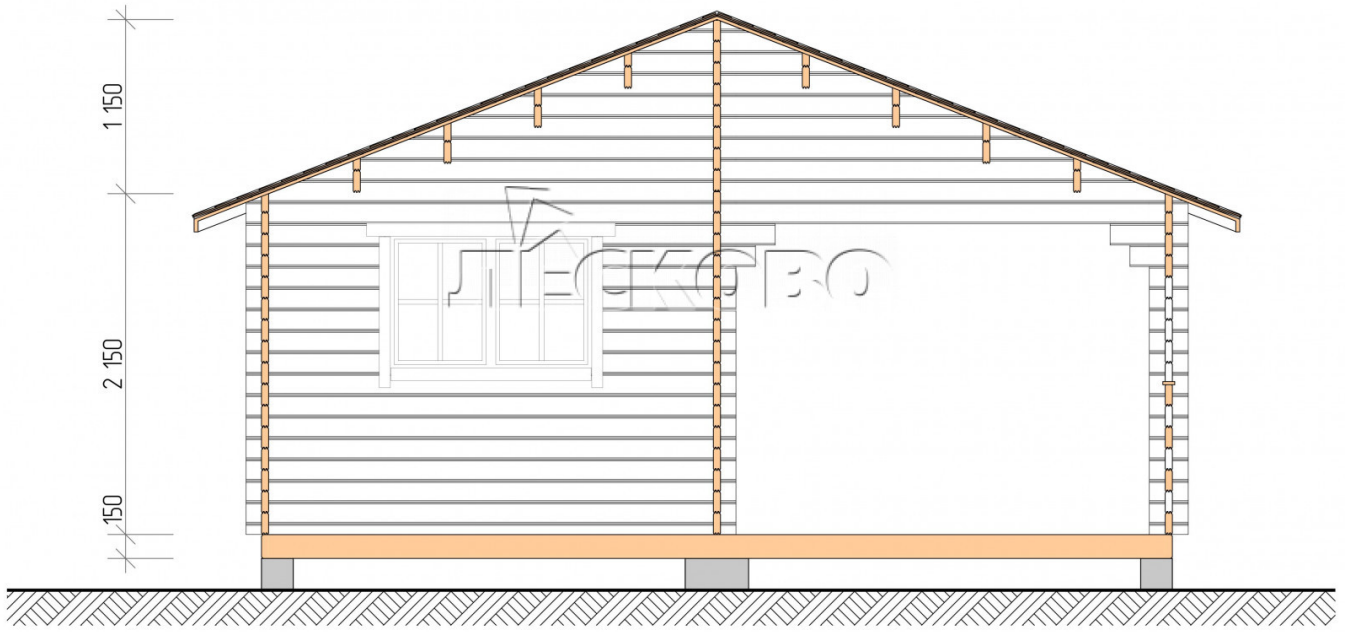

## Outdoor sauna "BK" series 6×6

Project Dimensions

6 × 6 / 32.5 m<sup>2</sup>

Full house set

**6,953 €**

## House Kit

- Wall kit: 44 × 145 mm mini-chamber drying chamber with bowls for the project. The material of the tree is spruce, pine (GOST 8486). Humidity 12-14%. The height of the walls is 2.16 m.;
- Logs, lower harness: board 45 × 145 mm chamber drying 10-12%;
- Floors: floorboard 35 mm., Chamber drying;
- Ceiling: imitation of a bar 20 × 135 mm, Chamber drying;
- Wooden windows, glass 4 mm, Single. Treatment with a colorless antiseptic. Hardware;