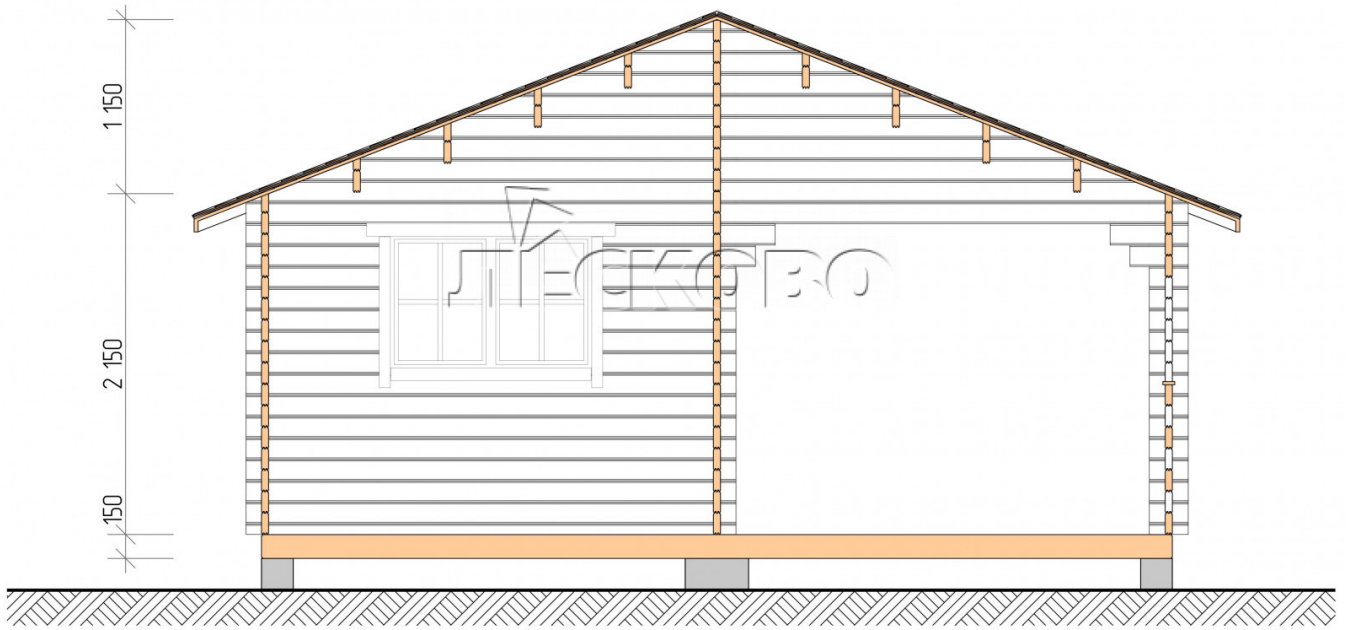

Outdoor sauna "BK" series 6×6

Project Dimensions

6 × 6 / 32.5 m²

Full house set

5,680 €

Timber

45 mm

65 mm
+ 1,344 €

Project planning

30 403

30 850

Разрез

House Kit

- Wall kit: 44 × 145 mm mini-chamber drying chamber with bowls for the project. The material of the tree is spruce, pine (GOST 8486). Humidity 12-14%. The height of the walls is 2.16 m.;
- Logs, lower harness: board 45 × 145 mm chamber drying 10-12%;
- Floors: floorboard 35 mm., Chamber drying;
- Ceiling: imitation of a bar 20 × 135 mm, Chamber drying;
- Wooden windows, glass 4 mm, Single. Treatment with a colorless antiseptic. Hardware;

0.40×0.38 м.2 шт. 1.34×0.91 м.1 шт.

- Wooden doors;

0.84×1.885 м.
bath.2 шт.

0.84×1.885 м.
glass.1 шт.

7. Platbands: dry planed board 20 × 100 mm;

8. Roof: shingles;

9. Skirting board 35 mm.

+7 (4942) 499-770