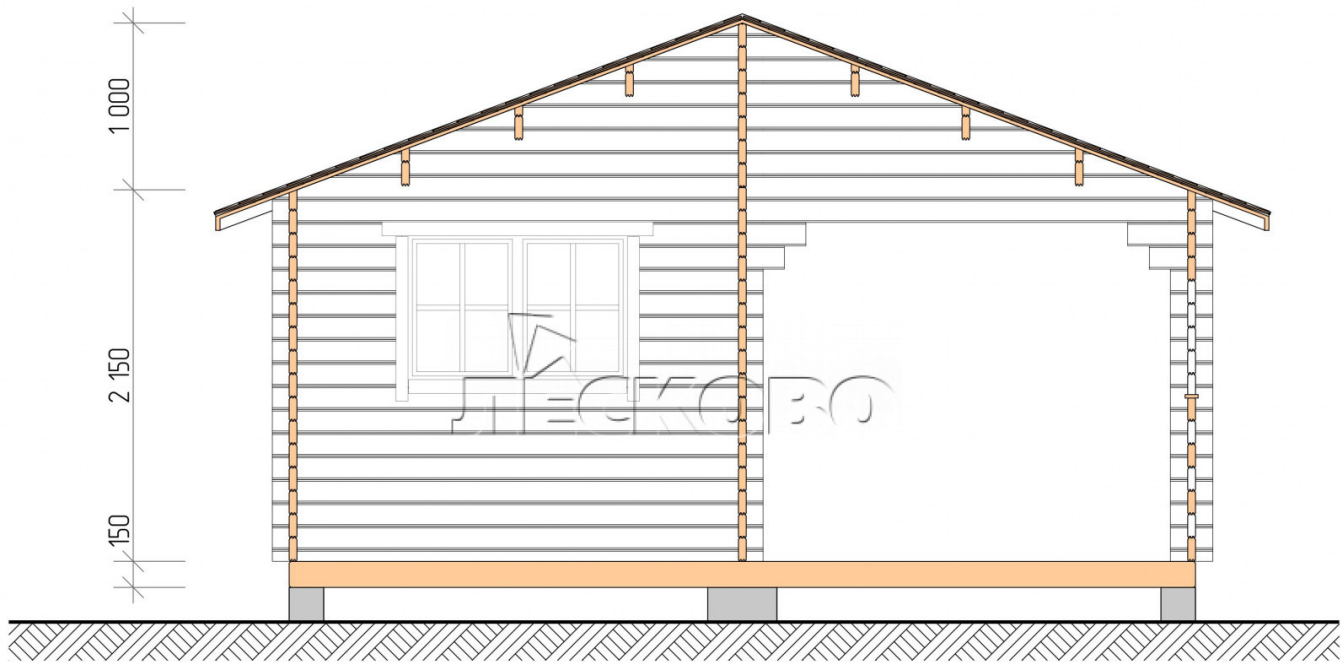

Outdoor sauna "BK" series 5.5×6

Project Dimensions

5.5 × 6 / 29.7 m²

Full house set

5,429 €

Timber

45 mm

65 mm
+ 1,260 €

Project planning

5 500

6 000

Разрез

House Kit

- Wall kit: 44 × 145 mm mini-chamber drying chamber with bowls for the project. The material of the tree is spruce, pine (GOST 8486). Humidity 12-14%. The height of the walls is 2.16 m.;
- Logs, lower harness: board 45 × 145 mm chamber drying 10-12%;
- Floors: floorboard 35 mm., Chamber drying;
- Ceiling: imitation of a bar 20 × 135 mm, Chamber drying;
- Wooden windows, glass 4 mm, Single. Treatment with a colorless antiseptic. Hardware;

0.40×0.38 м.2 шт.

1.34×0.91 м.1 шт.

- Wooden doors;

0.84×1.885 м.
bath.2 шт.

0.84×1.885 м.
glass.1 шт.

7. Platbands: dry planed board 20 × 100 mm;

8. Roof: shingles;

9. Skirting board 35 mm.