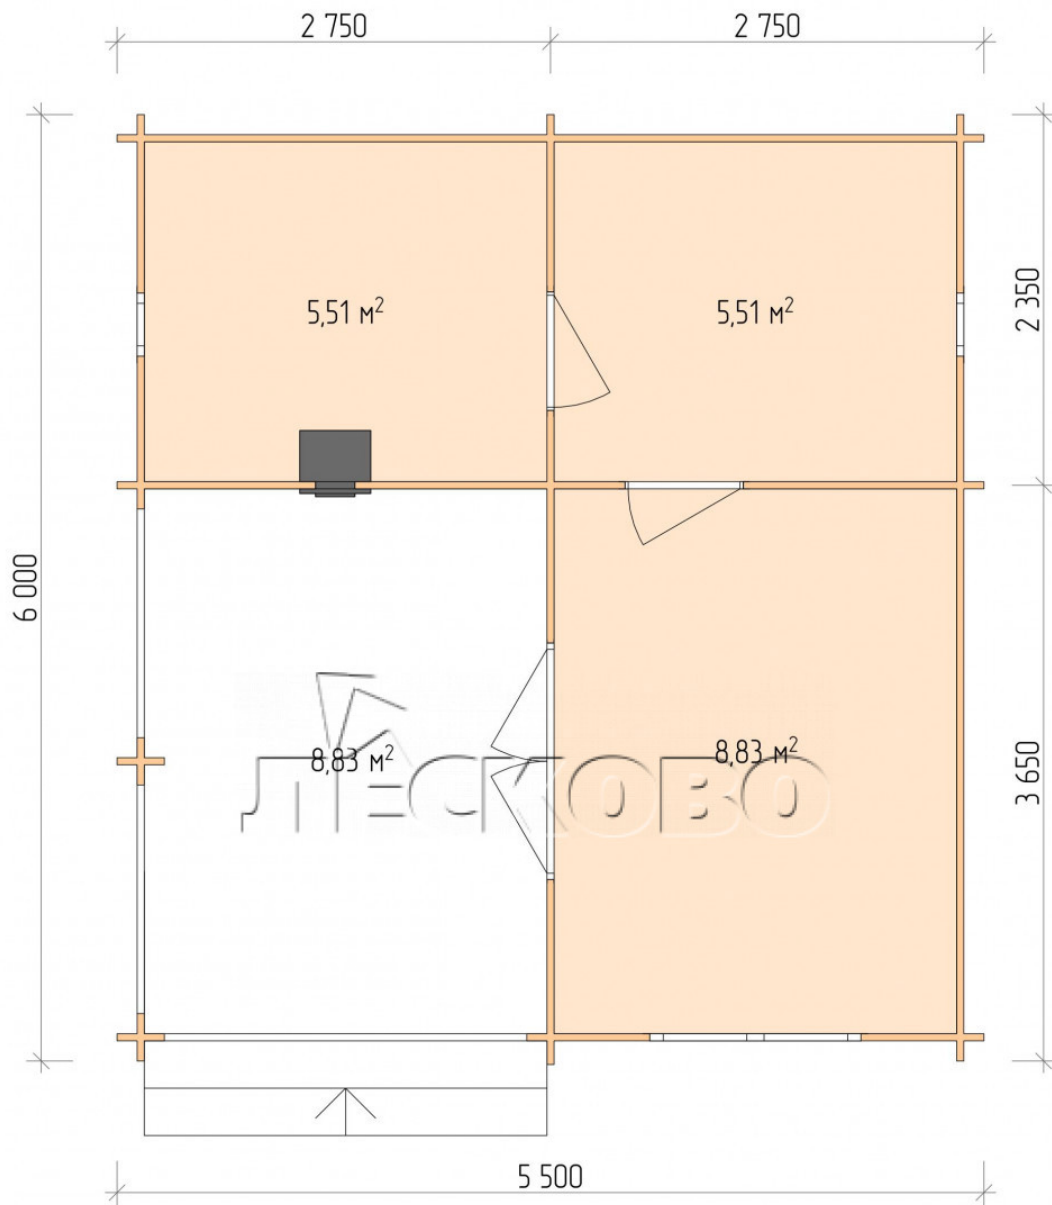

Outdoor sauna "BK" series 5.5×6

Project Dimensions

5.5 × 6 / 29.7 m²

Full house set

6,424 €

Timber

45 mm

65 mm
+ 1,497 €

Project planning

5 500

6 000

Разрез

House Kit

- Wall kit: 44 × 145 mm mini-chamber drying chamber with bowls for the project. The material of the tree is spruce, pine (GOST 8486). Humidity 12-14%. The height of the walls is 2.16 m.;
- Logs, lower harness: board 45 × 145 mm chamber drying 10-12%;
- Floors: floorboard 35 mm., Chamber drying;
- Ceiling: imitation of a bar 20 × 135 mm, Chamber drying;
- Wooden windows, glass 4 mm, Single. Treatment with a colorless antiseptic. Hardware;

0.40×0.38 м.2 шт.

1.34×0.91 м.1 шт.

- Wooden doors;

0.84×1.885 м.
bath.2 шт.

0.84×1.885 м.
glass.1 шт.

7. Platbands: dry planed board 20 × 100 mm;

8. Roof: shingles;

9. Skirting board 35 mm.