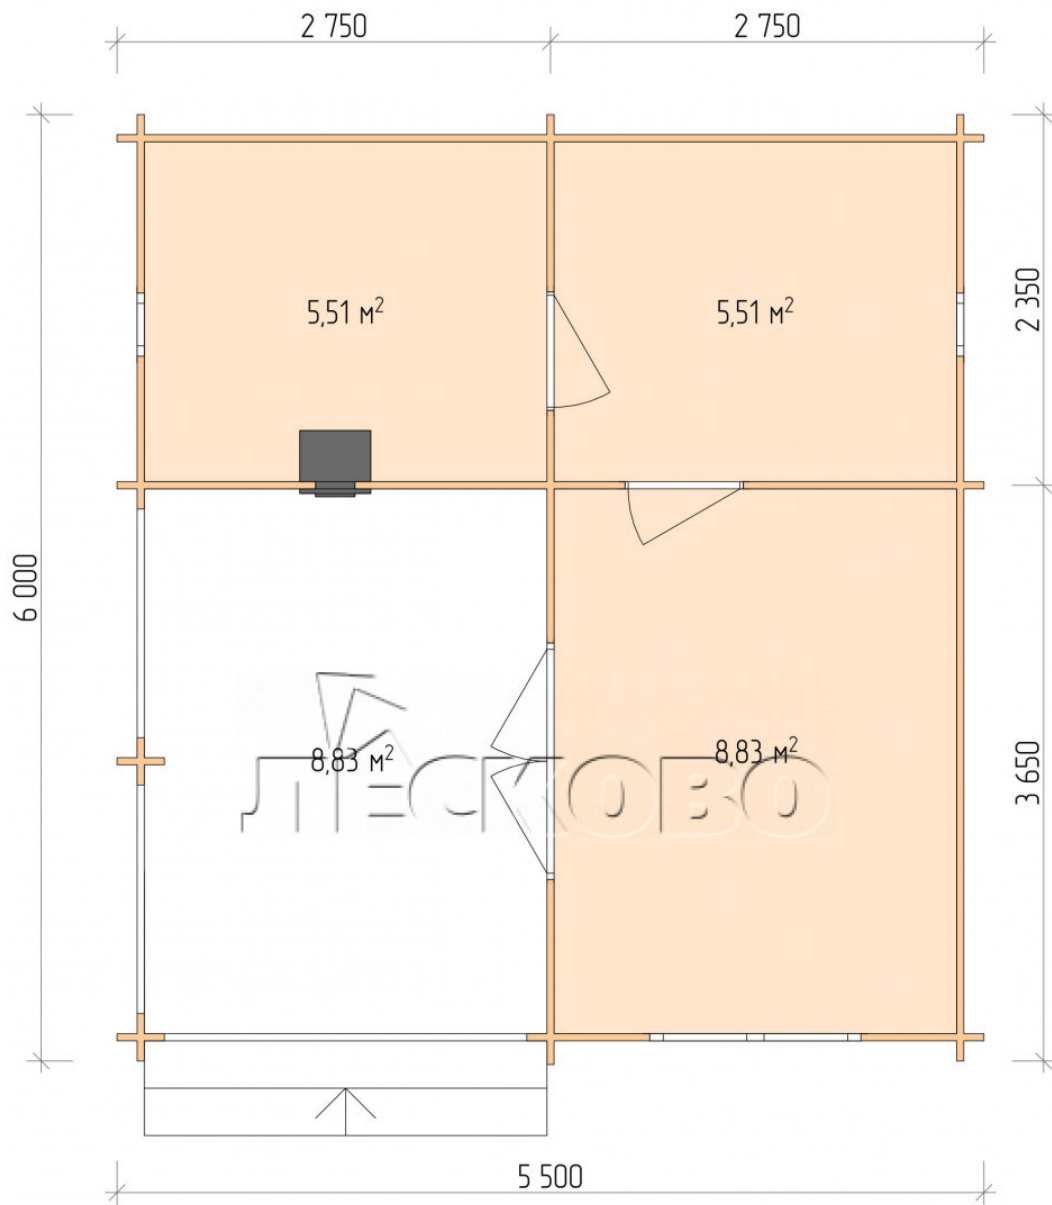

Outdoor sauna "BK" series 5.5×6

Project Dimensions

5.5 × 6 / 29.7 m²

Full house set

5,157 €

Timber

45 MM

65 MM
+ 1,197 €

Project planning

5 500

6 000

Разрез

House Kit

- Wall kit: 44 × 145 mm mini-chamber drying chamber with bowls for the project. The material of the tree is spruce, pine (GOST 8486). Humidity 12-14%. The height of the walls is 2.16 m.;
- Logs, lower harness: board 45 × 145 mm chamber drying 10-12%;
- Floors: floorboard 35 mm., Chamber drying;
- Ceiling: imitation of a bar 20 × 135 mm, Chamber drying;
- Wooden windows, glass 4 mm, Single. Treatment with a colorless antiseptic. Hardware;

0.40×0.38 м.2 шт.

1.34×0.91 м.1 шт.

- Wooden doors;

0.84×1.885 м.
bath.2 шт.

0.84×1.885 м.
glass.1 шт.

7. Platbands: dry planed board 20 × 100 mm;

8. Roof: shingles;

9. Skirting board 35 mm.