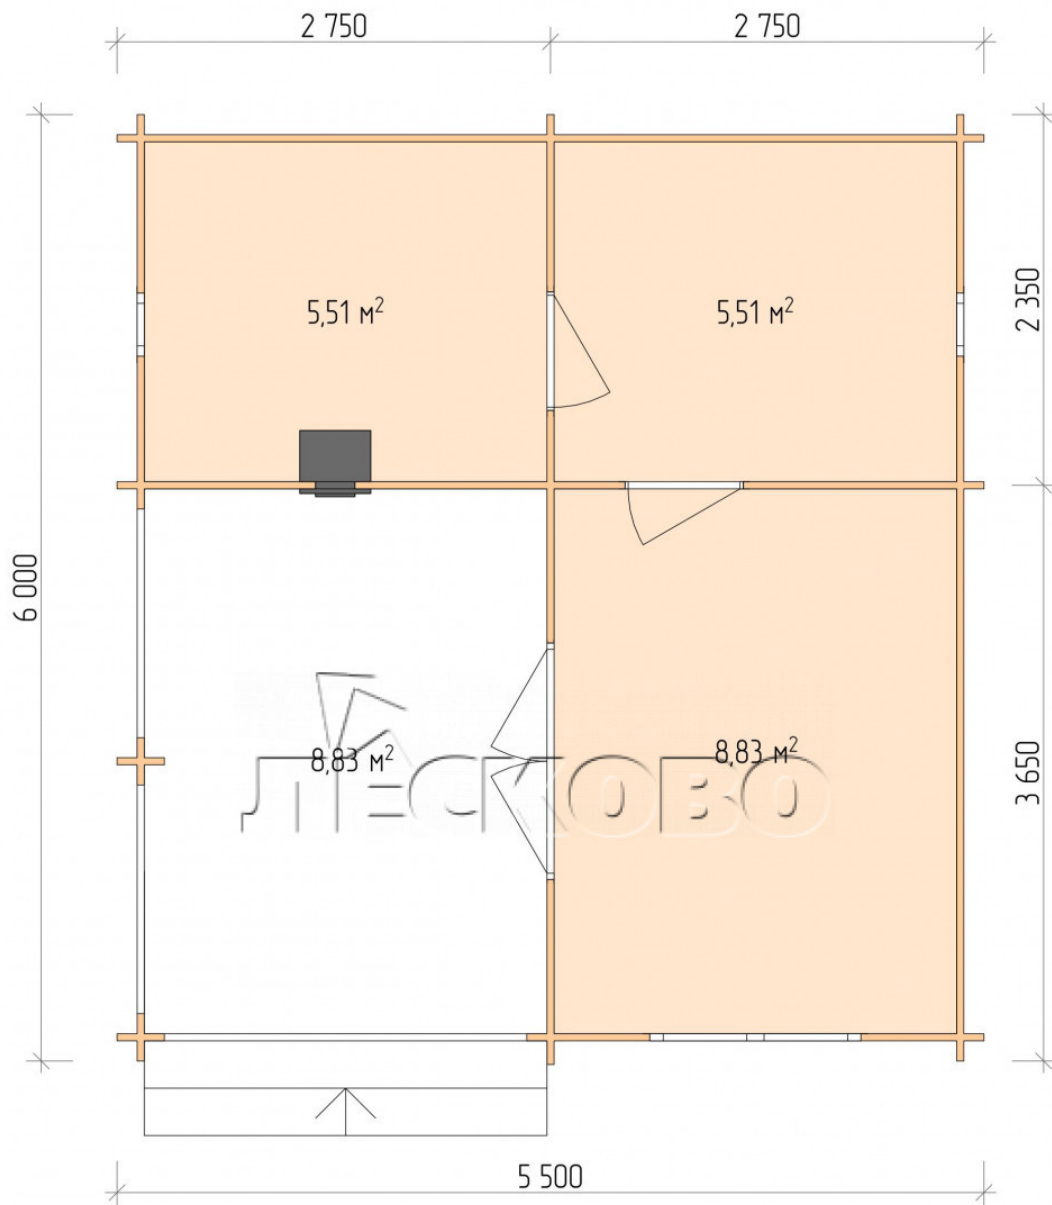

Outdoor sauna "BK" series 5.5×6

Project Dimensions

5.5 × 6 / 29.7 m²

Full house set

5,429 €

Timber

45 mm

65 mm
+ 1,260 €

Project planning

5 500

6 000

Разрез

House Kit

- Wall kit: 44 × 145 mm mini-chamber drying chamber with bowls for the project. The material of the tree is spruce, pine (GOST 8486). Humidity 12-14%. The height of the walls is 2.16 m.;
- Logs, lower harness: board 45 × 145 mm chamber drying 10-12%;
- Floors: floorboard 35 mm., Chamber drying;
- Ceiling: imitation of a bar 20 × 135 mm, Chamber drying;
- Wooden windows, glass 4 mm, Single. Treatment with a colorless antiseptic. Hardware;

0.40×0.38 м.2 шт.

1.34×0.91 м.1 шт.

- Wooden doors;

0.84×1.885 м.
bath.2 шт.

0.84×1.885 м.
glass.1 шт.

7. Platbands: dry planed board 20 × 100 mm;

8. Roof: shingles;

9. Skirting board 35 mm.