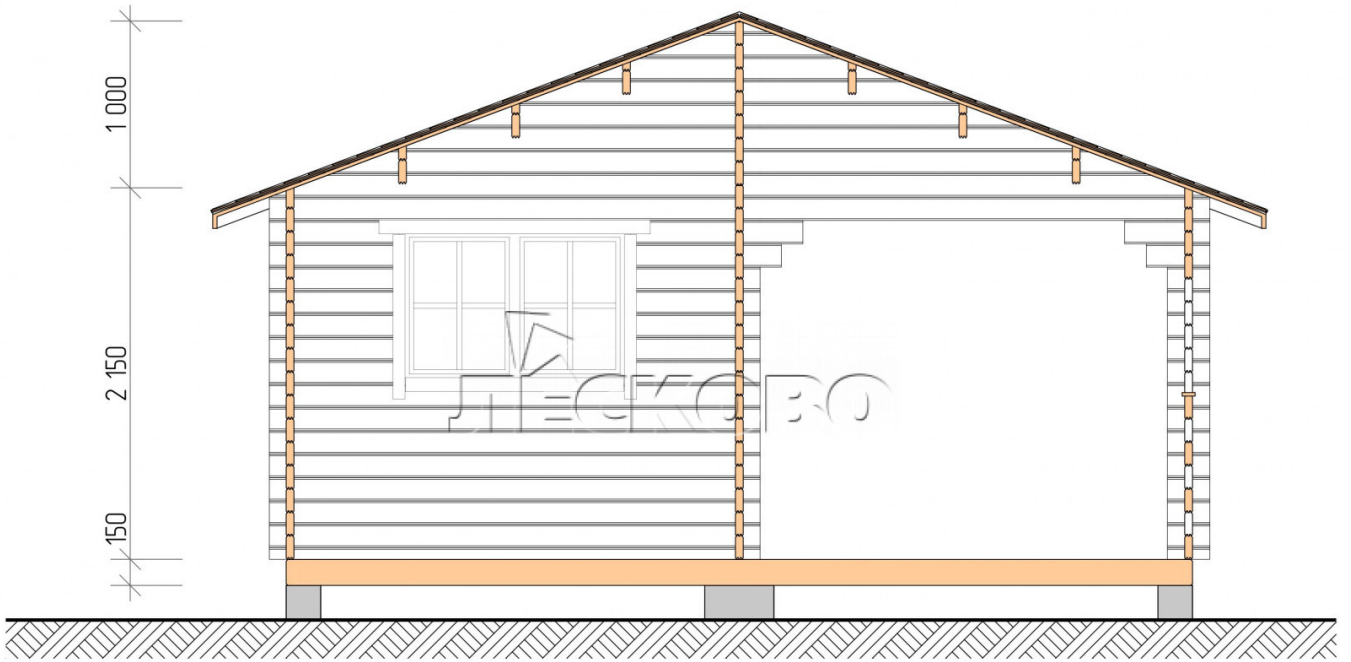

Outdoor sauna "BK" series 5.5×6

Project Dimensions

5.5 × 6 / 29.7 m²

Full house set

5,157 €

Timber

45 MM

65 MM
+ 1,197 €

Project planning

5 500

6 000

Разрез

House Kit

- Wall kit: 44 × 145 mm mini-chamber drying chamber with bowls for the project. The material of the tree is spruce, pine (GOST 8486). Humidity 12-14%. The height of the walls is 2.16 m.;
- Logs, lower harness: board 45 × 145 mm chamber drying 10-12%;
- Floors: floorboard 35 mm., Chamber drying;
- Ceiling: imitation of a bar 20 × 135 mm, Chamber drying;
- Wooden windows, glass 4 mm, Single. Treatment with a colorless antiseptic. Hardware;

0.40×0.38 м.2 шт.

1.34×0.91 м.1 шт.

- Wooden doors;

0.84×1.885 м.
bath.2 шт.

0.84×1.885 м.
glass.1 шт.

7. Platbands: dry planed board 20 × 100 mm;

8. Roof: shingles;

9. Skirting board 35 mm.