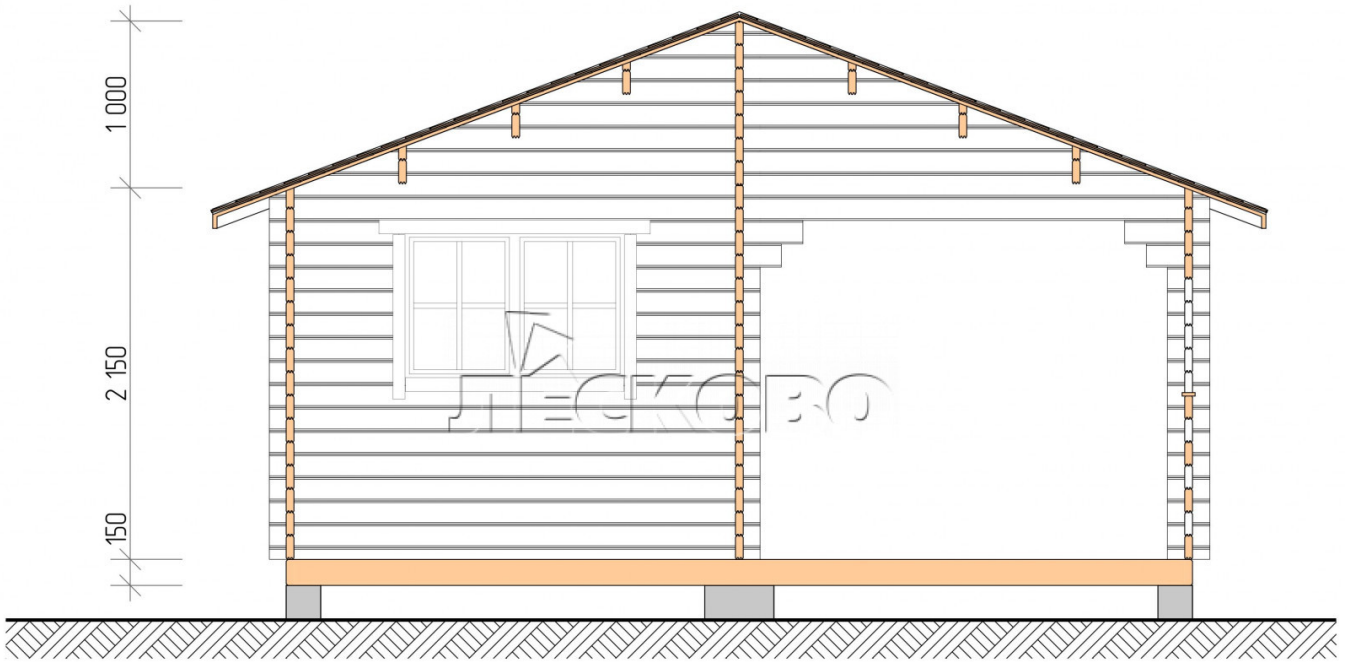

Outdoor sauna "BK" series 5.5×6

Project Dimensions

5.5 × 6 / 29.7 m²

Full house set

6,424 €

Timber

45 mm

65 mm
+ 1,497 €

Project planning

5 500

6 000

Разрез

House Kit

- Wall kit: 44 × 145 mm mini-chamber drying chamber with bowls for the project. The material of the tree is spruce, pine (GOST 8486). Humidity 12-14%. The height of the walls is 2.16 m.;
- Logs, lower harness: board 45 × 145 mm chamber drying 10-12%;
- Floors: floorboard 35 mm., Chamber drying;
- Ceiling: imitation of a bar 20 × 135 mm, Chamber drying;
- Wooden windows, glass 4 mm, Single. Treatment with a colorless antiseptic. Hardware;

0.40×0.38 м.2 шт.

1.34×0.91 м.1 шт.

- Wooden doors;

0.84×1.885 м.
bath.2 шт.

0.84×1.885 м.
glass.1 шт.

7. Platbands: dry planed board 20 × 100 mm;

8. Roof: shingles;

9. Skirting board 35 mm.