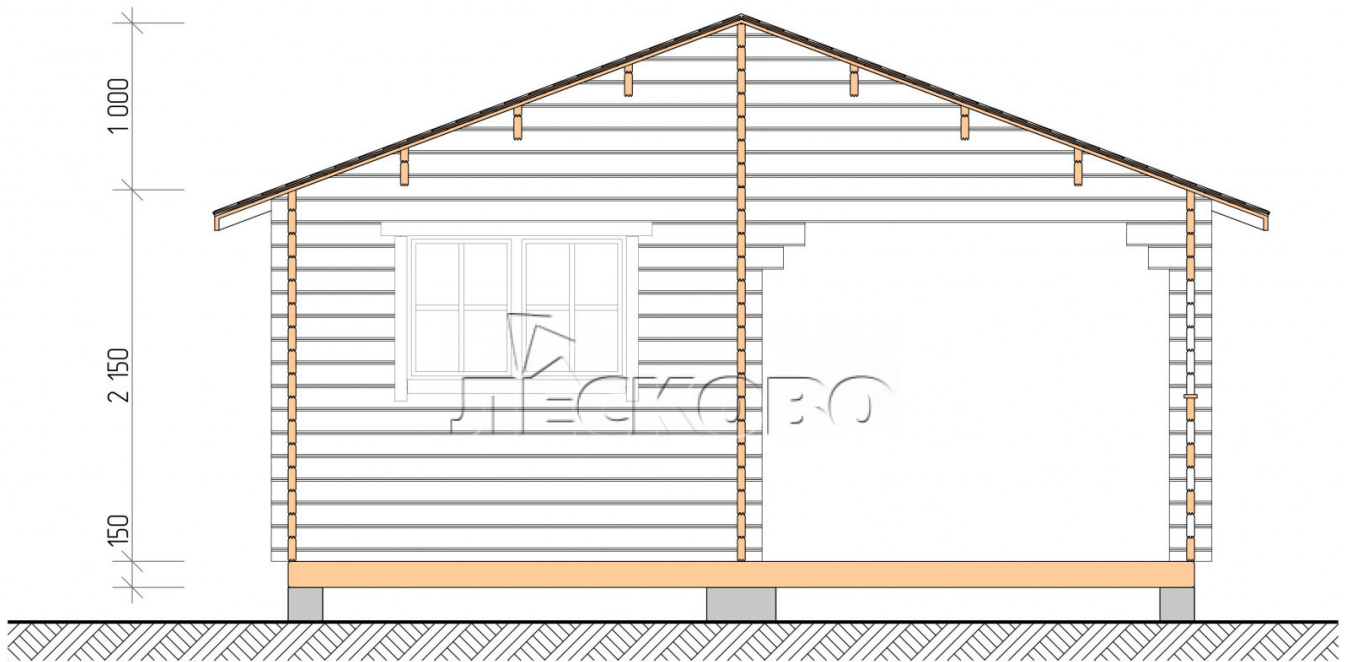

## Outdoor sauna "BK" series 5.5×5.5

Project Dimensions

5.5 × 5.5 / 27.1 m<sup>2</sup>

Full house set

**5,127 €**

### Timber

45 mm

65 mm  
+ 1,203 €

## Project planning

5 500

Разрез

## House Kit

- Wall kit: 44 × 145 mm mini-chamber drying chamber with bowls for the project. The material of the tree is spruce, pine (GOST 8486). Humidity 12-14%. The height of the walls is 2.16 m.;
- Logs, lower harness: board 45 × 145 mm chamber drying 10-12%;
- Floors: floorboard 35 mm., Chamber drying;
- Ceiling: imitation of a bar 20 × 135 mm, Chamber drying;
- Wooden windows, glass 4 mm, Single. Treatment with a colorless antiseptic. Hardware;