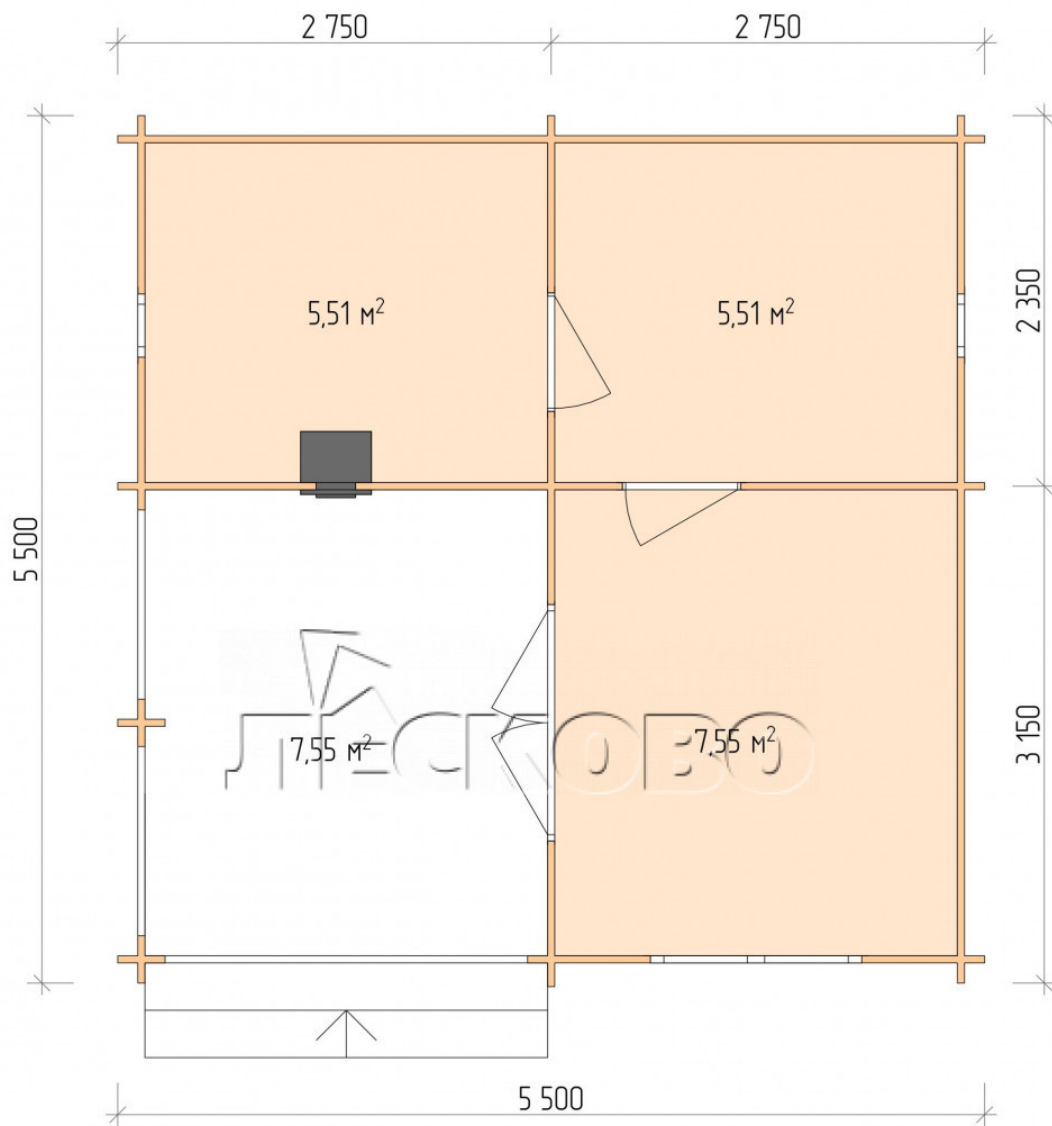

## Outdoor sauna "BK" series 5.5×5.5

Project Dimensions

5.5 × 5.5 / 27.1 m<sup>2</sup>

Full house set

**4,870 €**

## Project planning

5 500

Разрез

## House Kit

- Wall kit: 44 × 145 mm mini-chamber drying chamber with bowls for the project. The material of the tree is spruce, pine (GOST 8486). Humidity 12-14%. The height of the walls is 2.16 m.;
- Logs, lower harness: board 45 × 145 mm chamber drying 10-12%;
- Floors: floorboard 35 mm., Chamber drying;
- Ceiling: imitation of a bar 20 × 135 mm, Chamber drying;
- Wooden windows, glass 4 mm, Single. Treatment with a colorless antiseptic. Hardware;

0.40×0.38 м.2 шт.

1.34×0.91 м.1 шт.

- Wooden doors;

0.84×1.885 м.  
bath.2 шт.

0.84×1.885 м.  
glass.1 шт.

7. Platbands: dry planed board 20 × 100 mm;

8. Roof: shingles;

9. Skirting board 35 mm.