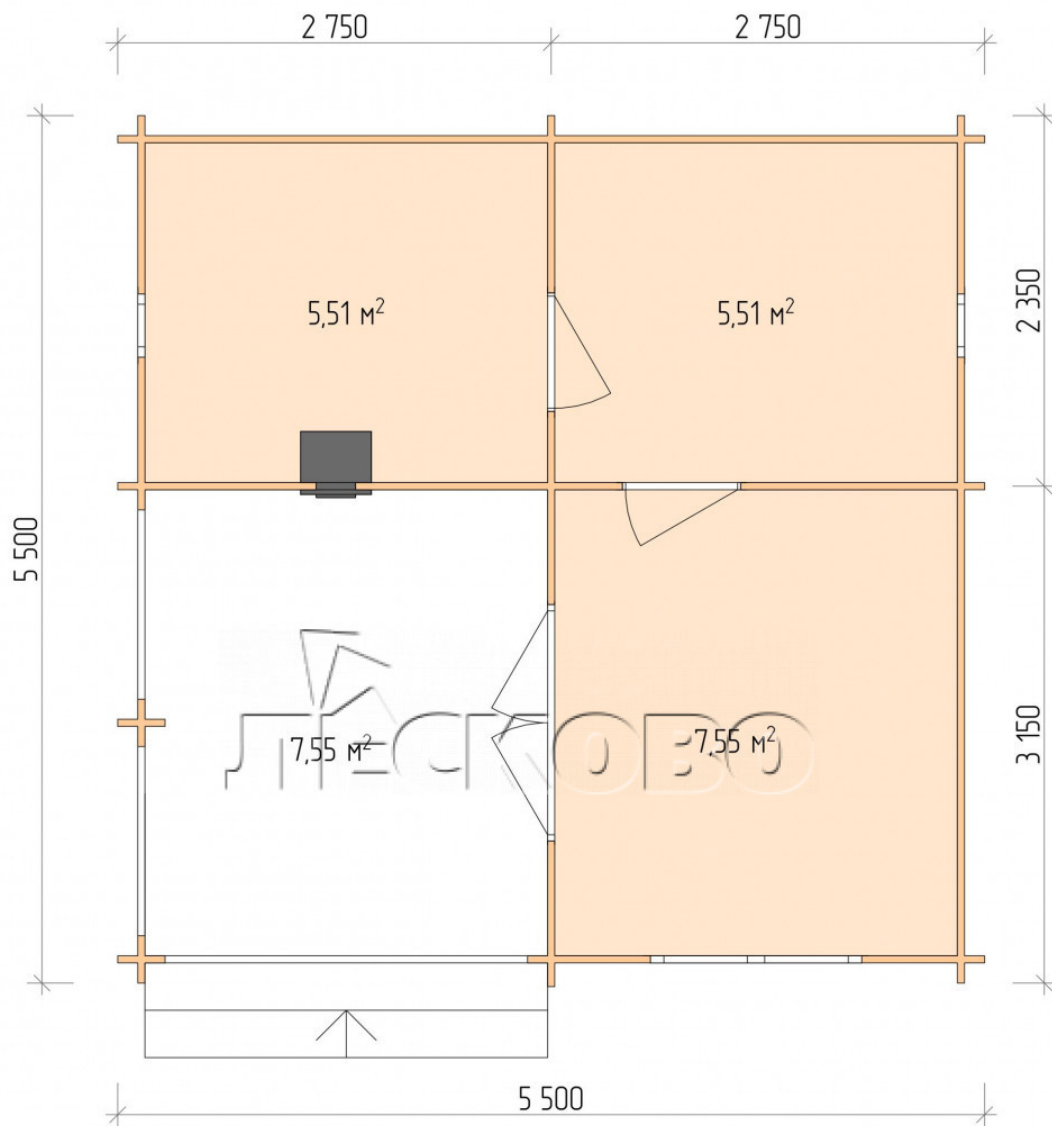

Outdoor sauna "BK" series 5.5×5.5

Project Dimensions

5.5 × 5.5 / 27.1 m²

Full house set

6,213 €

Timber

45 MM

65 MM
+ 1,459 €

Project planning

5 500

Разрез

House Kit

- Wall kit: 44 × 145 mm mini-chamber drying chamber with bowls for the project. The material of the tree is spruce, pine (GOST 8486). Humidity 12-14%. The height of the walls is 2.16 m.;
- Logs, lower harness: board 45 × 145 mm chamber drying 10-12%;
- Floors: floorboard 35 mm., Chamber drying;
- Ceiling: imitation of a bar 20 × 135 mm, Chamber drying;
- Wooden windows, glass 4 mm, Single. Treatment with a colorless antiseptic. Hardware;

0.40×0.38 м.2 шт.

1.34×0.91 м.1 шт.

- Wooden doors;

0.84×1.885 м.
bath.2 шт.

0.84×1.885 м.
glass.1 шт.

7. Platbands: dry planed board 20 × 100 mm;

8. Roof: shingles;

9. Skirting board 35 mm.