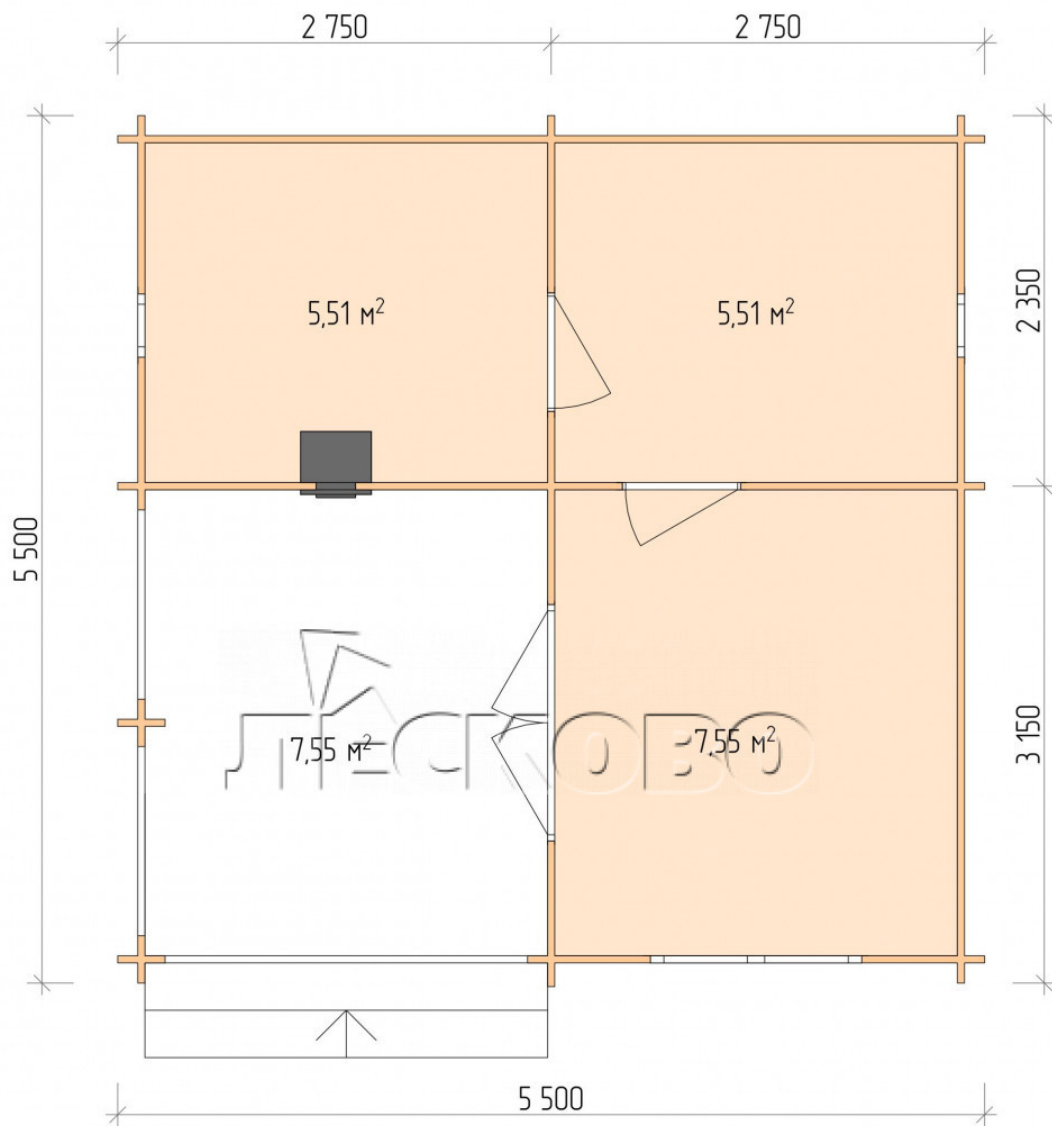

## Outdoor sauna "BK" series 5.5×5.5

Project Dimensions

5.5 × 5.5 / 27.1 m<sup>2</sup>

Full house set

**5,127 €**

## Project planning

5 500

Разрез

## House Kit

- Wall kit: 44 × 145 mm mini-chamber drying chamber with bowls for the project. The material of the tree is spruce, pine (GOST 8486). Humidity 12-14%. The height of the walls is 2.16 m.;
- Logs, lower harness: board 45 × 145 mm chamber drying 10-12%;
- Floors: floorboard 35 mm., Chamber drying;
- Ceiling: imitation of a bar 20 × 135 mm, Chamber drying;
- Wooden windows, glass 4 mm, Single. Treatment with a colorless antiseptic. Hardware;

0.40×0.38 м.2 шт.

1.34×0.91 м.1 шт.

- Wooden doors;

0.84×1.885 м.  
bath.2 шт.

0.84×1.885 м.  
glass.1 шт.

7. Platbands: dry planed board 20 × 100 mm;

8. Roof: shingles;

9. Skirting board 35 mm.