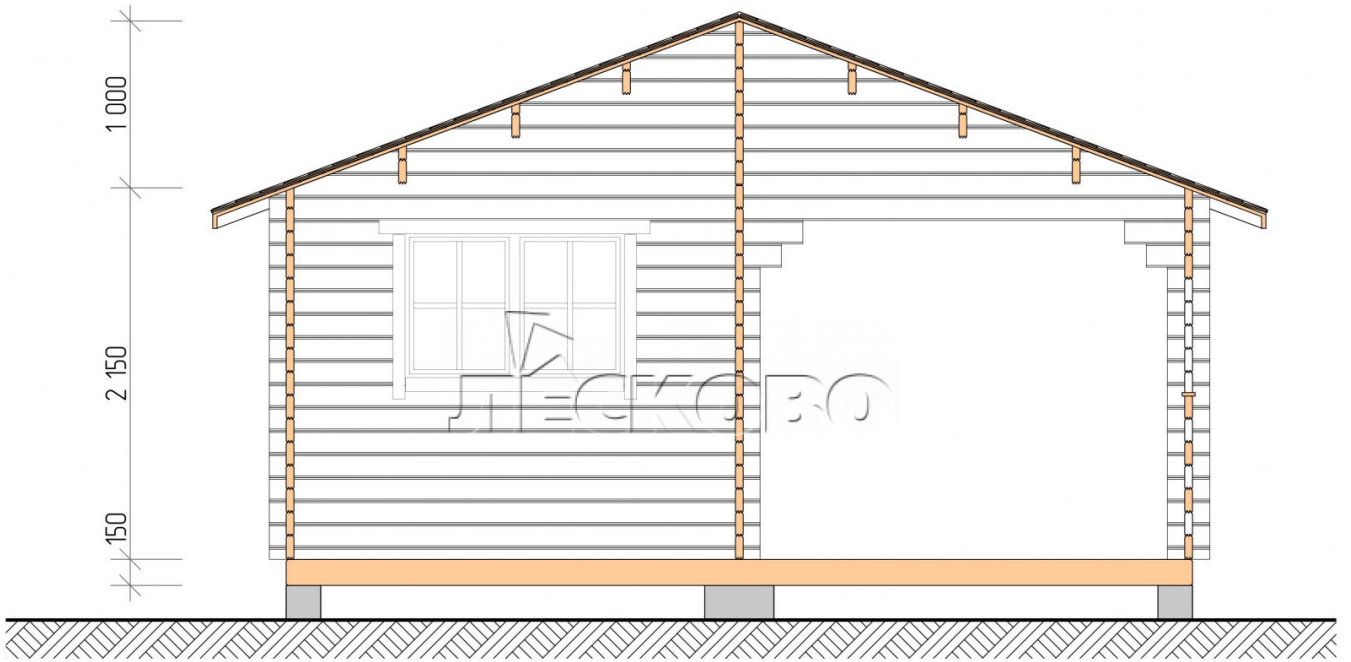

Outdoor sauna "BK" series 5.5×5.5

Project Dimensions

5.5 × 5.5 / 27.1 m²

Full house set

6,213 €

Timber

45 MM

65 MM
+ 1,459 €

Project planning

5 500

Разрез

House Kit

- Wall kit: 44 × 145 mm mini-chamber drying chamber with bowls for the project. The material of the tree is spruce, pine (GOST 8486). Humidity 12-14%. The height of the walls is 2.16 m.;
- Logs, lower harness: board 45 × 145 mm chamber drying 10-12%;
- Floors: floorboard 35 mm., Chamber drying;
- Ceiling: imitation of a bar 20 × 135 mm, Chamber drying;
- Wooden windows, glass 4 mm, Single. Treatment with a colorless antiseptic. Hardware;

0.40×0.38 м.2 шт.

1.34×0.91 м.1 шт.

- Wooden doors;

0.84×1.885 м.
bath.2 шт.

0.84×1.885 м.
glass.1 шт.

7. Platbands: dry planed board 20 × 100 mm;

8. Roof: shingles;

9. Skirting board 35 mm.