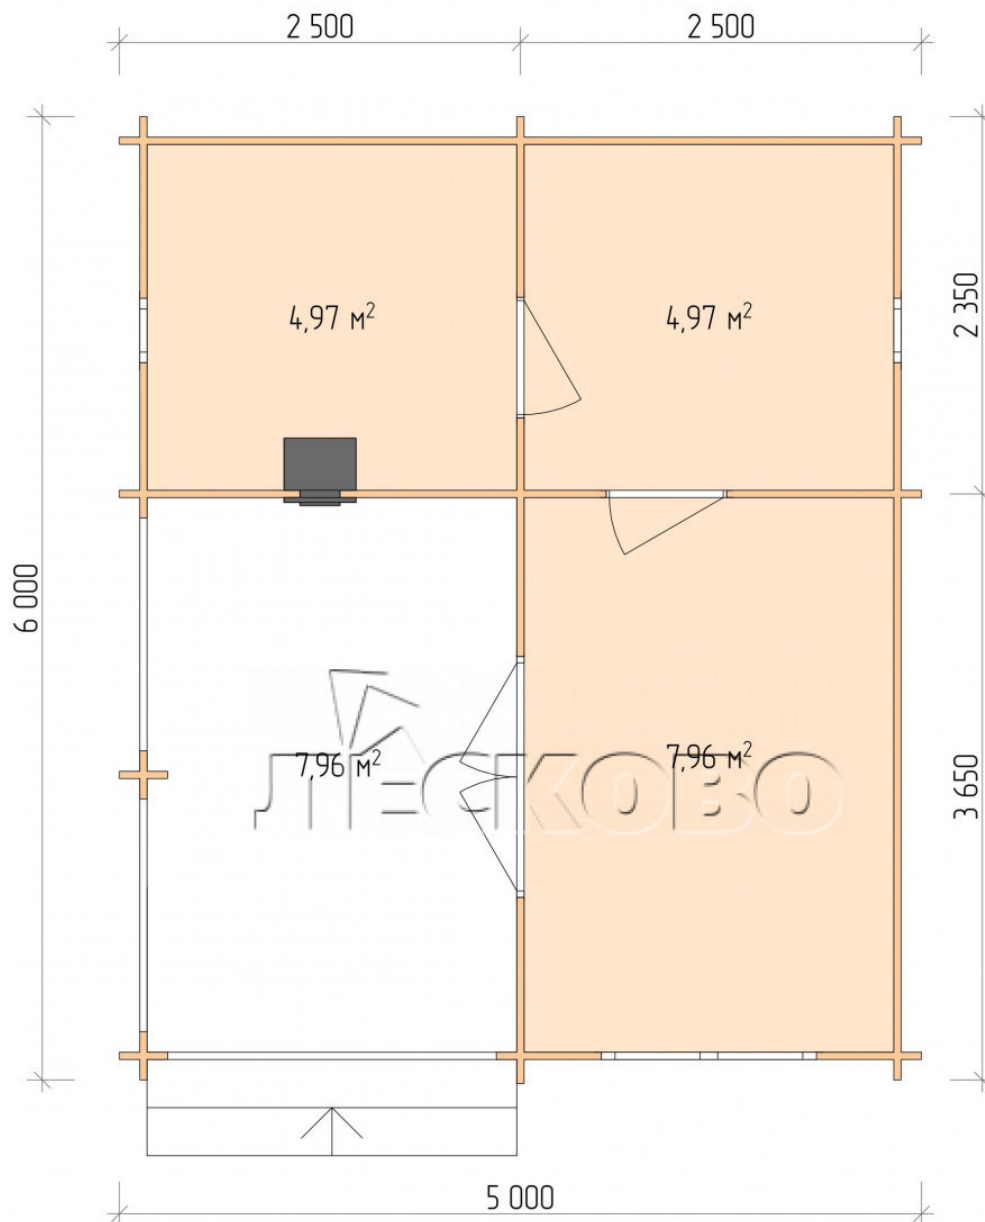

Outdoor sauna "BK" series 5×6

Project Dimensions

5 × 6 / 26.8 m²

Full house set

6,054 €

Timber

45 MM

65 MM
+ 1,376 €

Project planning

5 000

6 000

Разрез

House Kit

- Wall kit: 44 × 145 mm mini-chamber drying chamber with bowls for the project. The material of the tree is spruce, pine (GOST 8486). Humidity 12-14%. The height of the walls is 2.16 m.;
- Logs, lower harness: board 45 × 145 mm chamber drying 10-12%;
- Floors: floorboard 35 mm., Chamber drying;
- Ceiling: imitation of a bar 20 × 135 mm, Chamber drying;
- Wooden windows, glass 4 mm, Single. Treatment with a colorless antiseptic. Hardware;

0.40×0.38 м.2 шт. 1.34×0.91 м.1 шт.

- Wooden doors;

0.84×1.885 м.
bath.2 шт.

0.84×1.885 м.
glass.1 шт.

7. Platbands: dry planed board 20 × 100 mm;

8. Roof: shingles;

9. Skirting board 35 mm.

+7 (4942) 499-770