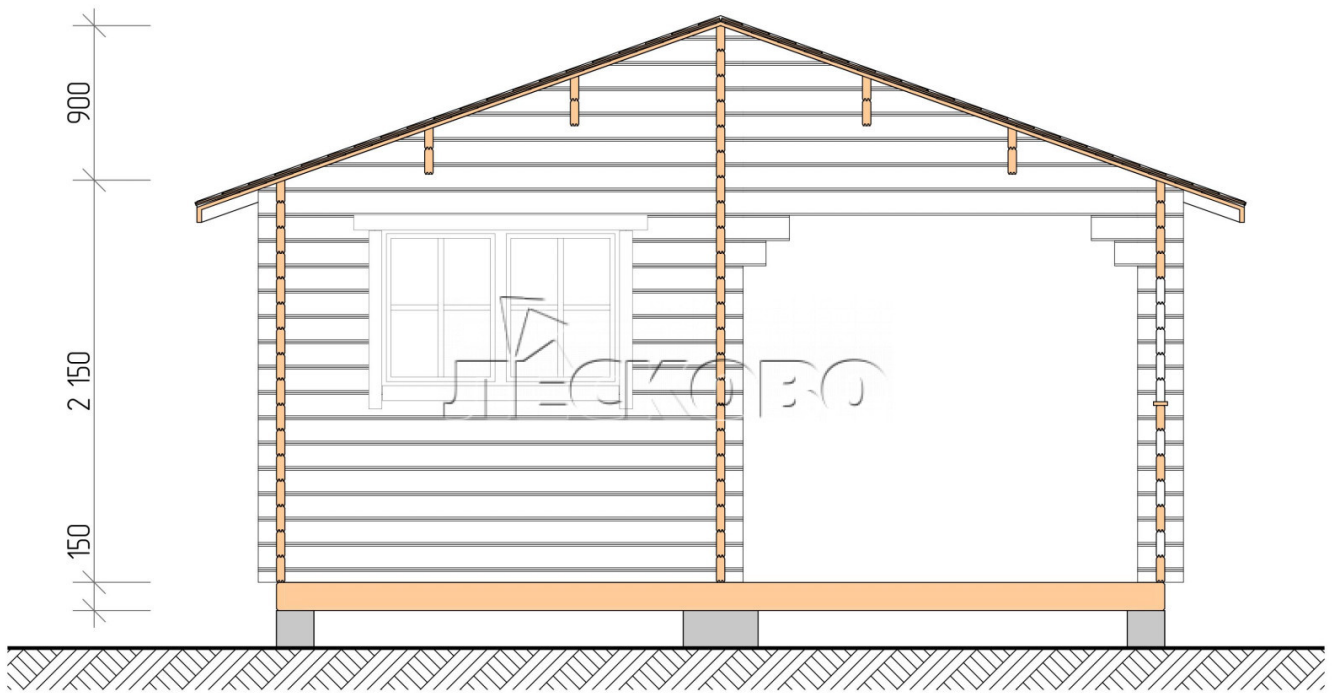

Outdoor sauna "BK" series 5×6

Project Dimensions

5 × 6 / 26.8 m²

Full house set

4,994 €

Timber

45 MM

65 MM
+ 1,134 €

Project planning

5 000

6 000

Разрез

House Kit

- Wall kit: 44 × 145 mm mini-chamber drying chamber with bowls for the project. The material of the tree is spruce, pine (GOST 8486). Humidity 12-14%. The height of the walls is 2.16 m.;
- Logs, lower harness: board 45 × 145 mm chamber drying 10-12%;
- Floors: floorboard 35 mm., Chamber drying;
- Ceiling: imitation of a bar 20 × 135 mm, Chamber drying;
- Wooden windows, glass 4 mm, Single. Treatment with a colorless antiseptic. Hardware;

0.40×0.38 м.2 шт.

1.34×0.91 м.1 шт.

- Wooden doors;

0.84×1.885 м.
bath.2 шт.

0.84×1.885 м.
glass.1 шт.

7. Platbands: dry planed board 20 × 100 mm;

8. Roof: shingles;

9. Skirting board 35 mm.