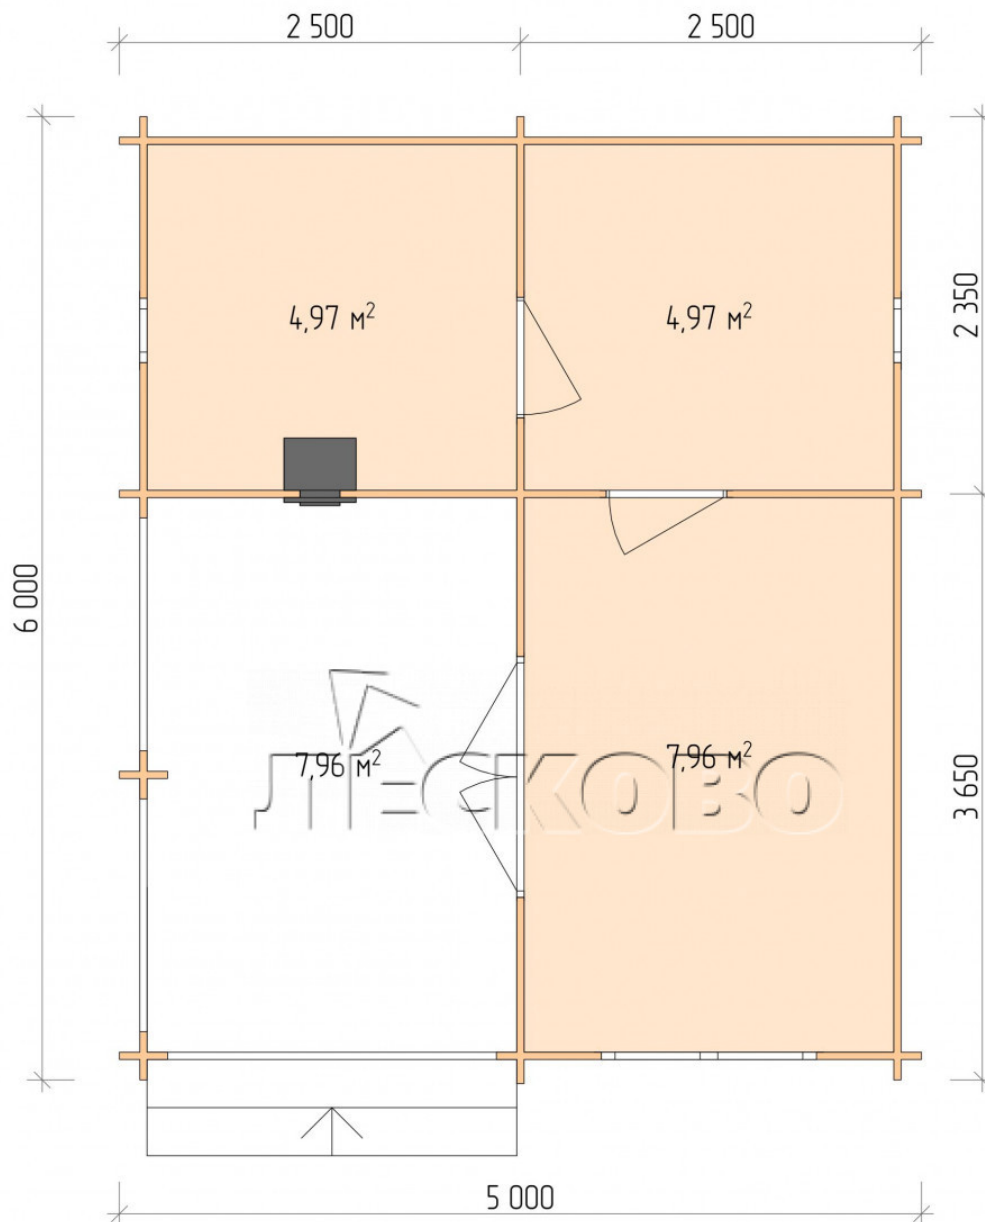

Outdoor sauna "BK" series 5×6

Project Dimensions

5 × 6 / 26.8 m²

Full house set

4,994 €

Timber

45 MM

65 MM
+ 1,134 €

Project planning

5 000

6 000

Разрез

House Kit

- Wall kit: 44 × 145 mm mini-chamber drying chamber with bowls for the project. The material of the tree is spruce, pine (GOST 8486). Humidity 12-14%. The height of the walls is 2.16 m.;
- Logs, lower harness: board 45 × 145 mm chamber drying 10-12%;
- Floors: floorboard 35 mm., Chamber drying;
- Ceiling: imitation of a bar 20 × 135 mm, Chamber drying;
- Wooden windows, glass 4 mm, Single. Treatment with a colorless antiseptic. Hardware;

0.40×0.38 м.2 шт.

1.34×0.91 м.1 шт.

- Wooden doors;

0.84×1.885 м.
bath.2 шт.

0.84×1.885 м.
glass.1 шт.

7. Platbands: dry planed board 20 × 100 mm;

8. Roof: shingles;

9. Skirting board 35 mm.