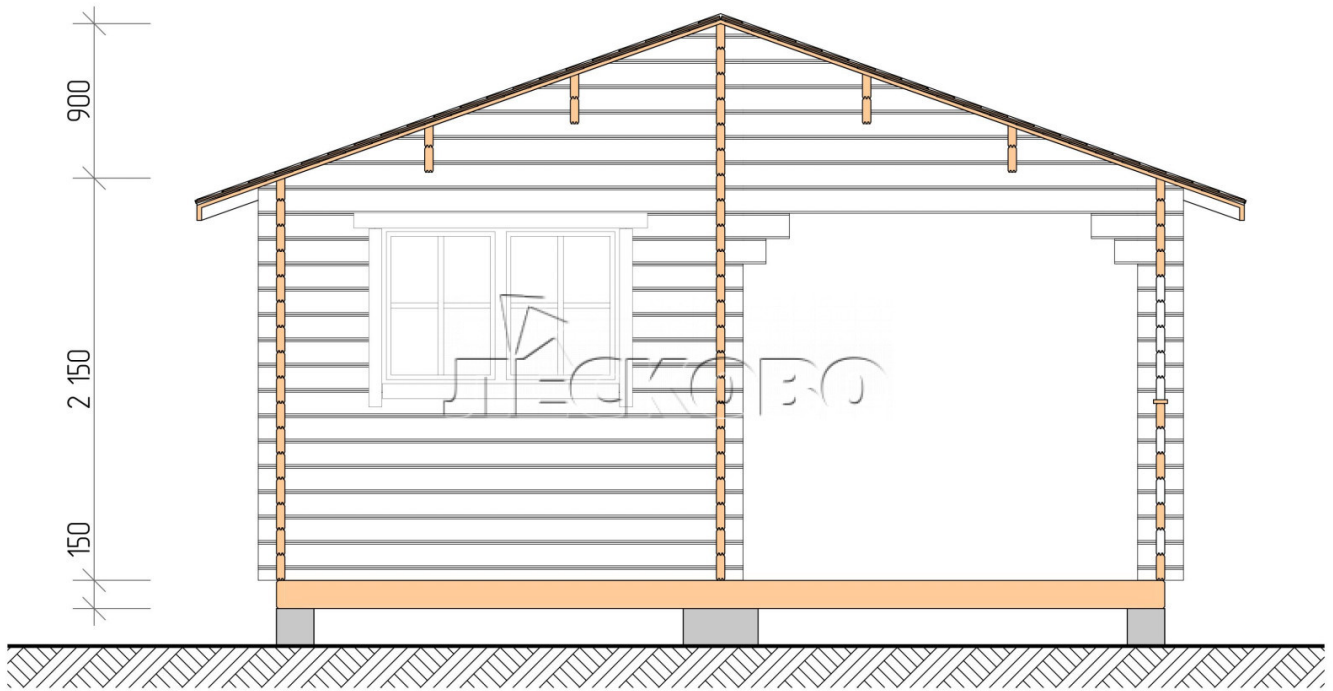

Outdoor sauna "BK" series 5×6

Project Dimensions

5 × 6 / 26.8 m²

Full house set

6,054 €

Timber

45 MM

65 MM
+ 1,376 €

Project planning

5 000

6 000

Разрез

House Kit

- Wall kit: 44 × 145 mm mini-chamber drying chamber with bowls for the project. The material of the tree is spruce, pine (GOST 8486). Humidity 12-14%. The height of the walls is 2.16 m.;
- Logs, lower harness: board 45 × 145 mm chamber drying 10-12%;
- Floors: floorboard 35 mm., Chamber drying;
- Ceiling: imitation of a bar 20 × 135 mm, Chamber drying;
- Wooden windows, glass 4 mm, Single. Treatment with a colorless antiseptic. Hardware;

0.40×0.38 м.2 шт. 1.34×0.91 м.1 шт.

- Wooden doors;

0.84×1.885 м.
bath.2 шт.

0.84×1.885 м.
glass.1 шт.

7. Platbands: dry planed board 20 × 100 mm;

8. Roof: shingles;

9. Skirting board 35 mm.

+7 (4942) 499-770