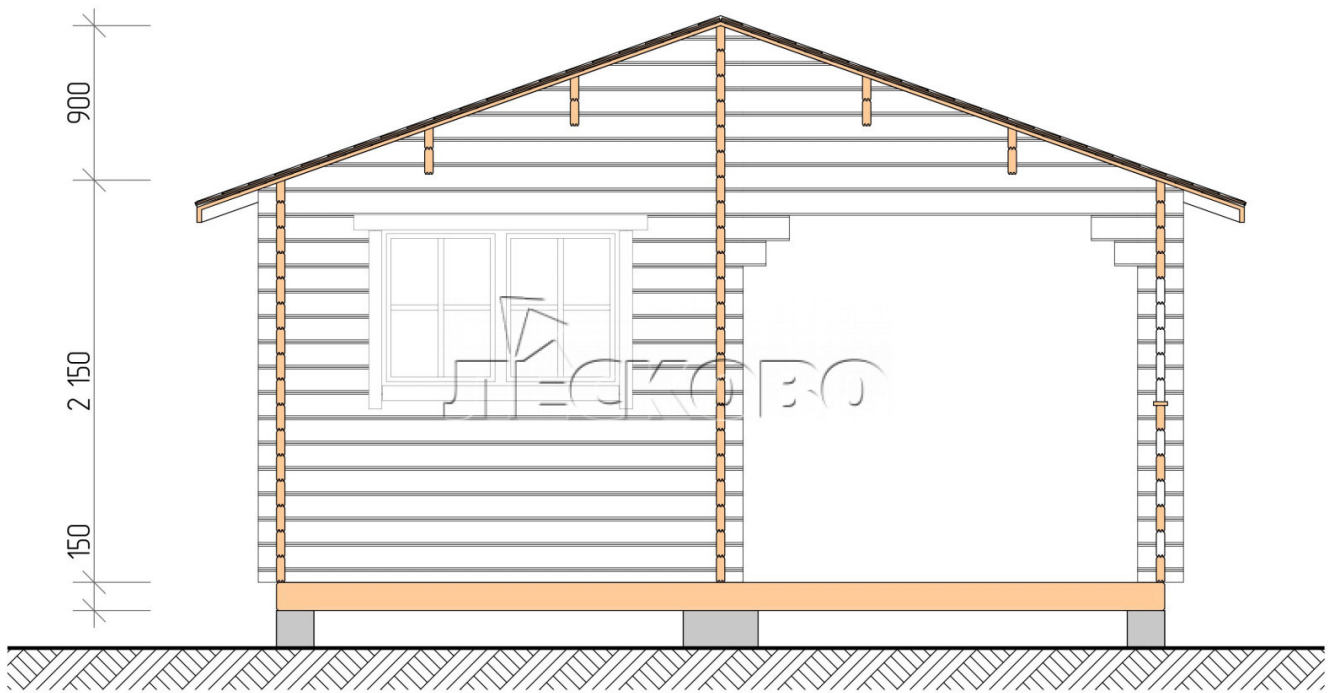

Outdoor sauna "BK" series 5×5

Project Dimensions

5 × 5 / 22.1 m²

Full house set

4,174 €

Timber

45 MM

65 MM
+ 996 €

Project planning

5 000

Разрез

House Kit

- Wall kit: 44 × 145 mm mini-chamber drying chamber with bowls for the project. The material of the tree is spruce, pine (GOST 8486). Humidity 12-14%. The height of the walls is 2.16 m.;
- Logs, lower harness: board 45 × 145 mm chamber drying 10-12%;
- Floors: floorboard 35 mm., Chamber drying;
- Ceiling: imitation of a bar 20 × 135 mm, Chamber drying;
- Wooden windows, glass 4 mm, Single. Treatment with a colorless antiseptic. Hardware;

0.40×0.38 м.2 шт.

1.34×0.91 м.1 шт.

- Wooden doors;

0.84×1.885 м.
bath.2 шт.

0.84×1.885 м.
glass.1 шт.

7. Platbands: dry planed board 20 × 100 mm;

8. Roof: shingles;

9. Skirting board 35 mm.