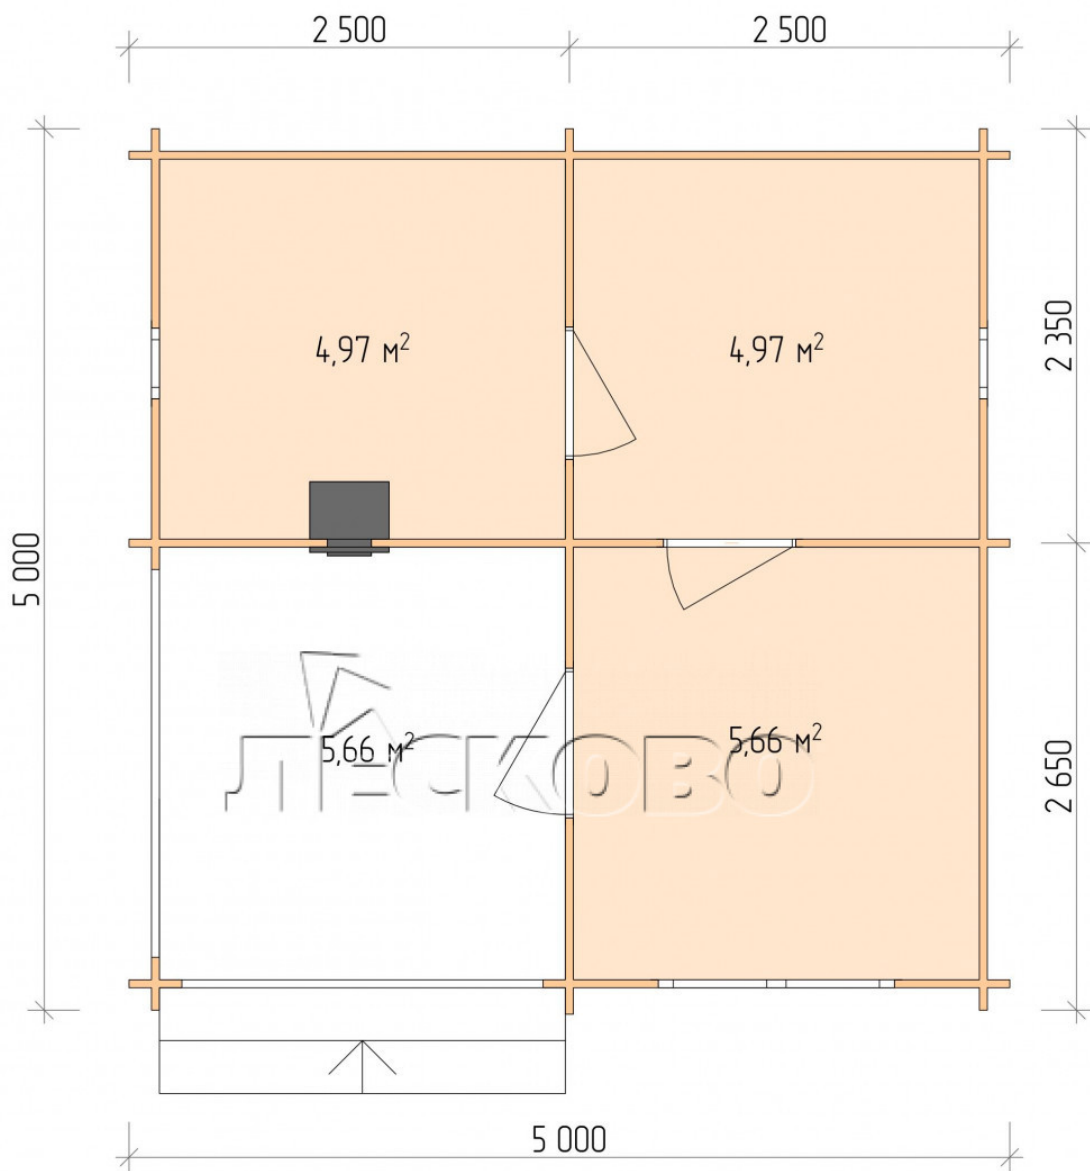

Outdoor sauna "BK" series 5×5

Project Dimensions

5 × 5 / 22.1 m²

Full house set

4,174 €

Timber

45 MM

65 MM
+ 996 €

Project planning

5 000

Разрез

House Kit

- Wall kit: 44 × 145 mm mini-chamber drying chamber with bowls for the project. The material of the tree is spruce, pine (GOST 8486). Humidity 12-14%. The height of the walls is 2.16 m.;
- Logs, lower harness: board 45 × 145 mm chamber drying 10-12%;
- Floors: floorboard 35 mm., Chamber drying;
- Ceiling: imitation of a bar 20 × 135 mm, Chamber drying;
- Wooden windows, glass 4 mm, Single. Treatment with a colorless antiseptic. Hardware;

0.40×0.38 м.2 шт.

1.34×0.91 м.1 шт.

- Wooden doors;

0.84×1.885 м.
bath.2 шт.

0.84×1.885 м.
glass.1 шт.

7. Platbands: dry planed board 20 × 100 mm;

8. Roof: shingles;

9. Skirting board 35 mm.