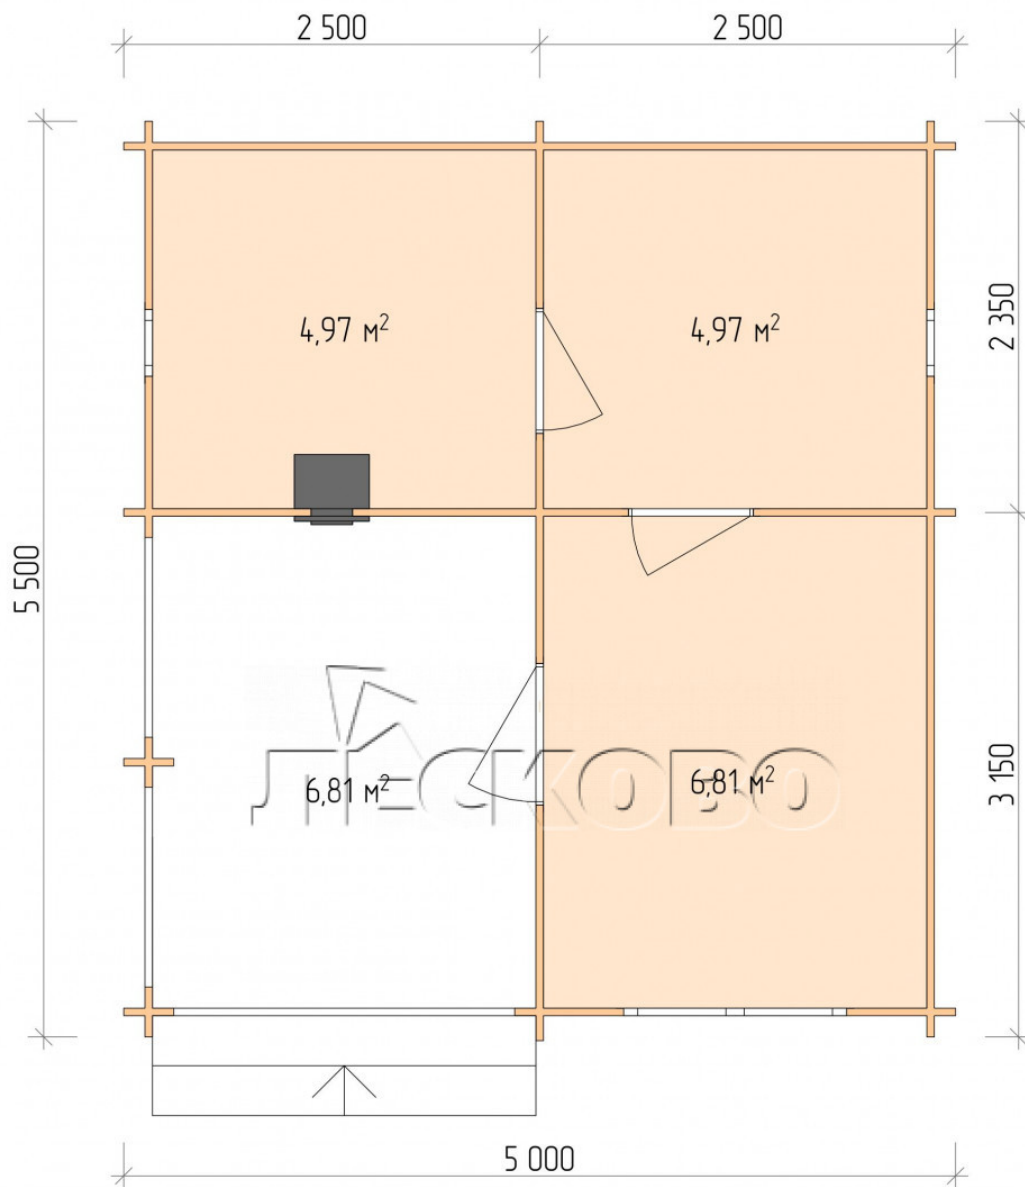

Outdoor sauna "BK" series 5×5.5

Project Dimensions

5 × 5.5 / 24.5 m²

Full house set

5,851 €

Timber

45 MM

65 MM
+ 1,337 €

Project planning

5 000

5 500

Разрез

House Kit

- Wall kit: 44 × 145 mm mini-chamber drying chamber with bowls for the project. The material of the tree is spruce, pine (GOST 8486). Humidity 12-14%. The height of the walls is 2.16 m.;
- Logs, lower harness: board 45 × 145 mm chamber drying 10-12%;
- Floors: floorboard 35 mm., Chamber drying;
- Ceiling: imitation of a bar 20 × 135 mm, Chamber drying;
- Wooden windows, glass 4 mm, Single. Treatment with a colorless antiseptic. Hardware;

0.40×0.38 м.2 шт.

1.34×0.91 м.1 шт.

- Wooden doors;

0.84×1.885 м.
bath.2 шт.

0.84×1.885 м.
glass.1 шт.

7. Platbands: dry planed board 20 × 100 mm;

8. Roof: shingles;

9. Skirting board 35 mm.