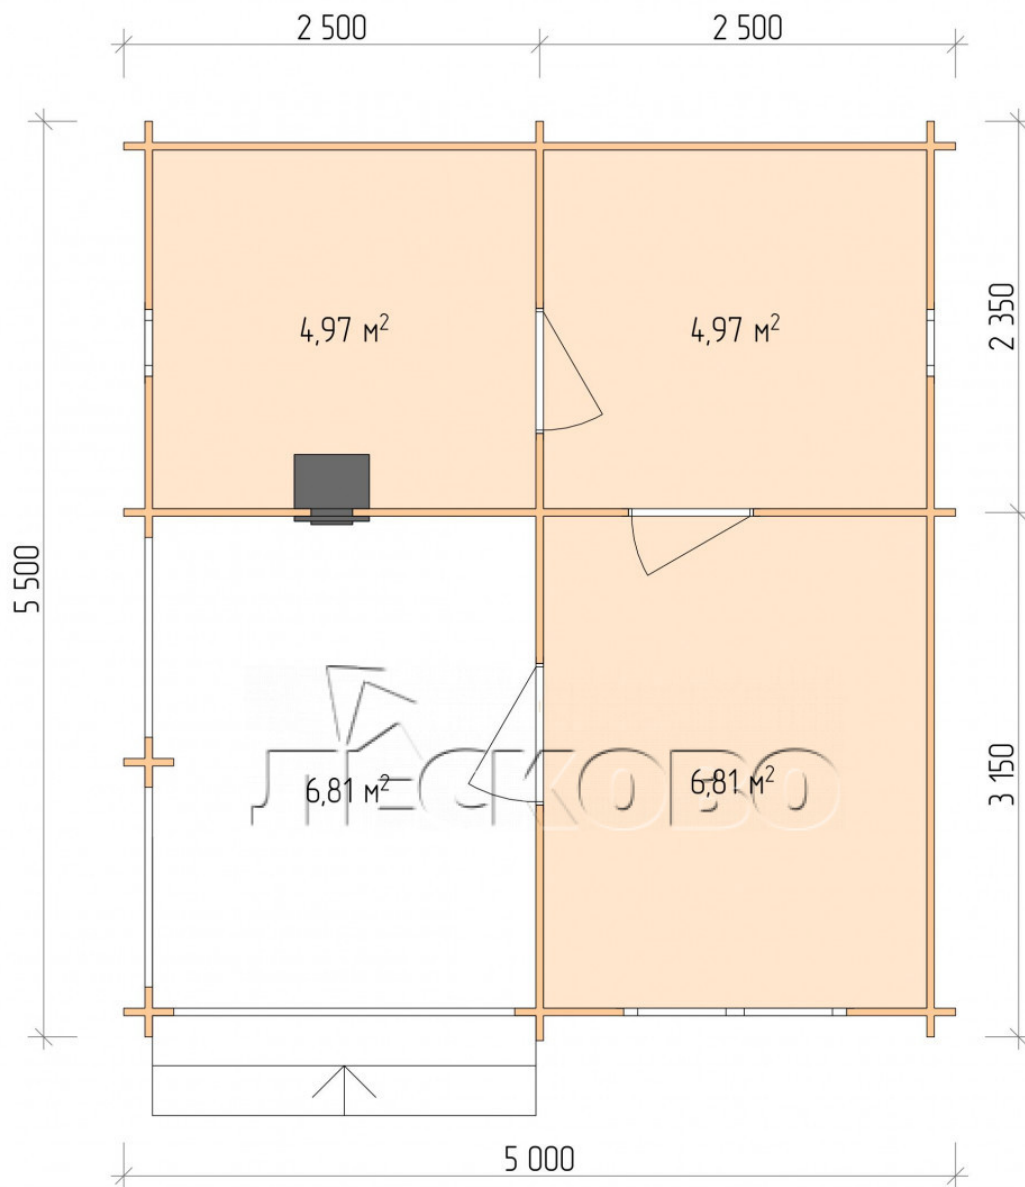

Outdoor sauna "BK" series 5×5.5

Project Dimensions

5 × 5.5 / 24.5 m²

Full house set

4,818 €

Timber

45 MM

65 MM
+ 1,103 €

Project planning

5 000

5 500

Разрез

House Kit

- Wall kit: 44 × 145 mm mini-chamber drying chamber with bowls for the project. The material of the tree is spruce, pine (GOST 8486). Humidity 12-14%. The height of the walls is 2.16 m.;
- Logs, lower harness: board 45 × 145 mm chamber drying 10-12%;
- Floors: floorboard 35 mm., Chamber drying;
- Ceiling: imitation of a bar 20 × 135 mm, Chamber drying;
- Wooden windows, glass 4 mm, Single. Treatment with a colorless antiseptic. Hardware;

0.40×0.38 м.2 шт. 1.34×0.91 м.1 шт.

- Wooden doors;

0.84×1.885 м.
bath.2 шт.

0.84×1.885 м.
glass.1 шт.

7. Platbands: dry planed board 20 × 100 mm;

8. Roof: shingles;

9. Skirting board 35 mm.

+7 (4942) 499-770