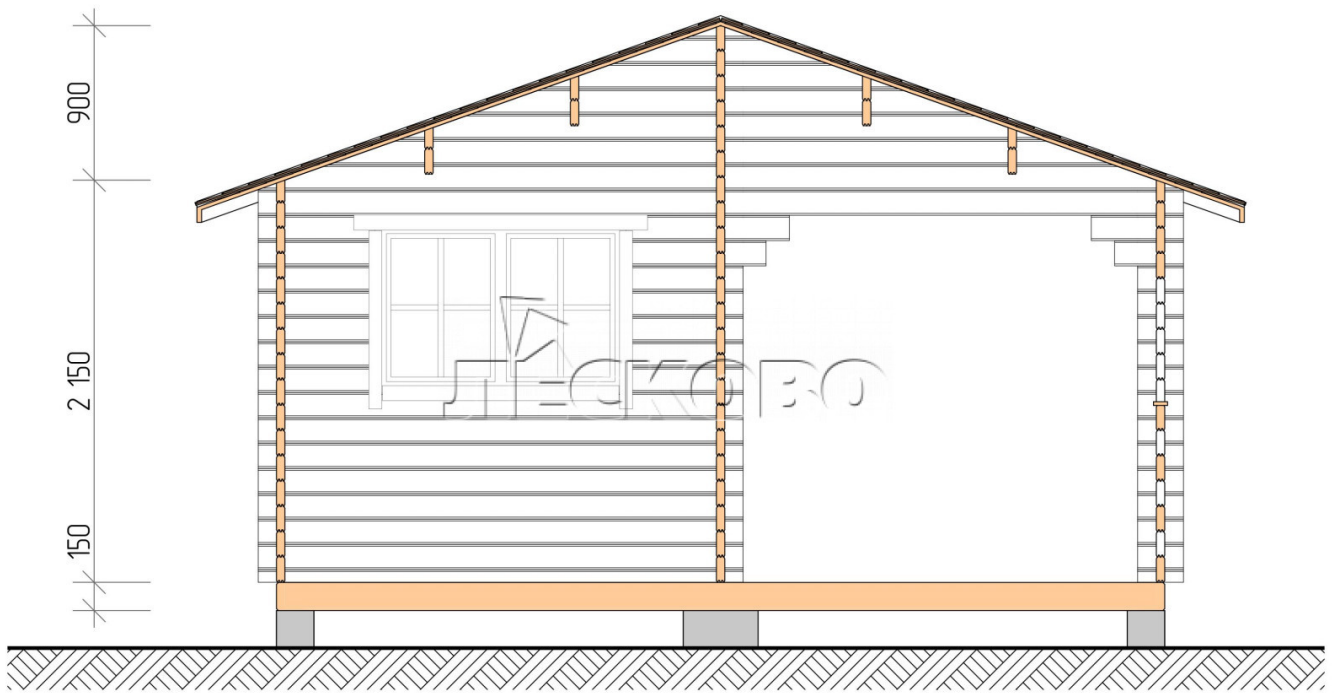

Outdoor sauna "BK" series 5×5.5

Project Dimensions

5 × 5.5 / 24.5 m²

Full house set

4,818 €

Timber

45 MM

65 MM
+ 1,103 €

Project planning

5 000

5 500

Разрез

House Kit

- Wall kit: 44 × 145 mm mini-chamber drying chamber with bowls for the project. The material of the tree is spruce, pine (GOST 8486). Humidity 12-14%. The height of the walls is 2.16 m.;
- Logs, lower harness: board 45 × 145 mm chamber drying 10-12%;
- Floors: floorboard 35 mm., Chamber drying;
- Ceiling: imitation of a bar 20 × 135 mm, Chamber drying;
- Wooden windows, glass 4 mm, Single. Treatment with a colorless antiseptic. Hardware;

0.40×0.38 м.2 шт. 1.34×0.91 м.1 шт.

- Wooden doors;

0.84×1.885 м.
bath.2 шт.

0.84×1.885 м.
glass.1 шт.

7. Platbands: dry planed board 20 × 100 mm;

8. Roof: shingles;

9. Skirting board 35 mm.

+7 (4942) 499-770