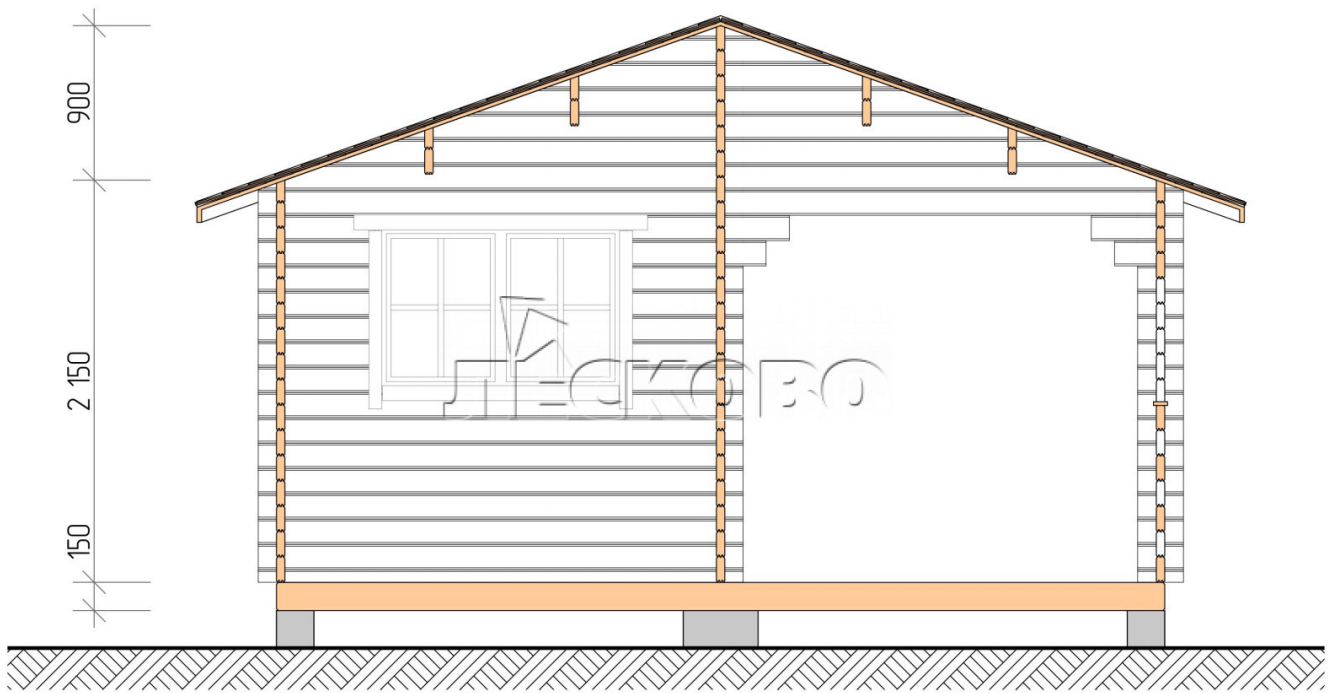

Outdoor sauna "BK" series 5×5.5

Project Dimensions

5 × 5.5 / 24.5 m²

Full house set

5,851 €

Timber

45 MM

65 MM
+ 1,337 €

Project planning

5 000

5 500

Разрез

House Kit

- Wall kit: 44 × 145 mm mini-chamber drying chamber with bowls for the project. The material of the tree is spruce, pine (GOST 8486). Humidity 12-14%. The height of the walls is 2.16 m.;
- Logs, lower harness: board 45 × 145 mm chamber drying 10-12%;
- Floors: floorboard 35 mm., Chamber drying;
- Ceiling: imitation of a bar 20 × 135 mm, Chamber drying;
- Wooden windows, glass 4 mm, Single. Treatment with a colorless antiseptic. Hardware;

0.40×0.38 м.2 шт.

1.34×0.91 м.1 шт.

- Wooden doors;

0.84×1.885 м.
bath.2 шт.

0.84×1.885 м.
glass.1 шт.

7. Platbands: dry planed board 20 × 100 mm;

8. Roof: shingles;

9. Skirting board 35 mm.