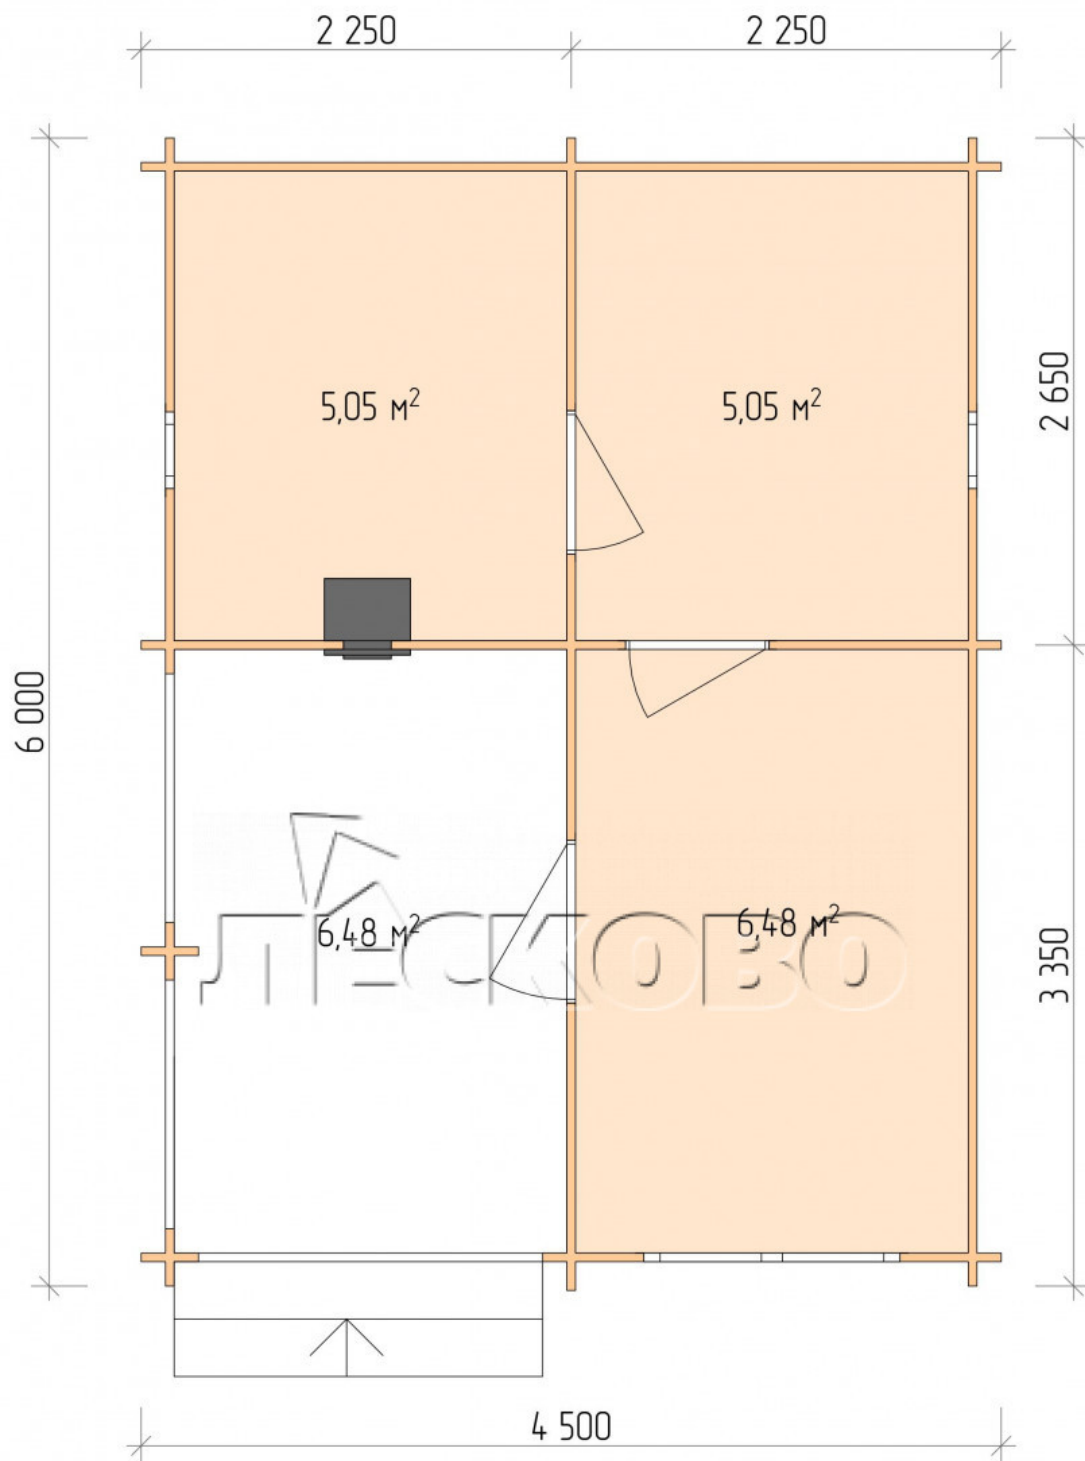

## Outdoor sauna "BK" series 4.5×6

Project Dimensions

4.5 × 6 / 24 m<sup>2</sup>

Full house set

**5,568 €**

# Разрез

## House Kit

- Wall kit: 44 × 145 mm mini-chamber drying chamber with bowls for the project. The material of the tree is spruce, pine (GOST 8486). Humidity 12-14%. The height of the walls is 2.16 m.;
- Logs, lower harness: board 45 × 145 mm chamber drying 10-12%;
- Floors: floorboard 35 mm., Chamber drying;
- Ceiling: imitation of a bar 20 × 135 mm, Chamber drying;