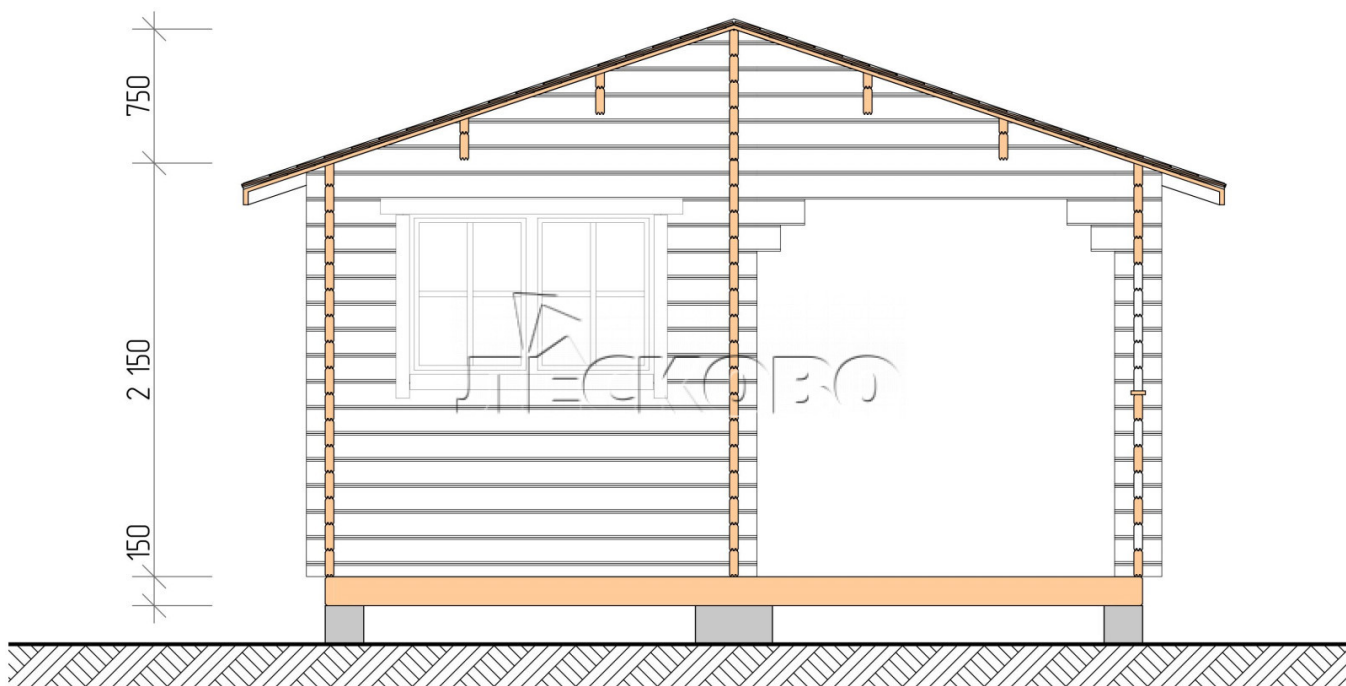

## Outdoor sauna "BK" series 4.5×6

Project Dimensions

4.5 × 6 / 24 m<sup>2</sup>

Full house set

**4,375 €**

# Разрез

## House Kit

- Wall kit: 44 × 145 mm mini-chamber drying chamber with bowls for the project. The material of the tree is spruce, pine (GOST 8486). Humidity 12-14%. The height of the walls is 2.16 m.;
- Logs, lower harness: board 45 × 145 mm chamber drying 10-12%;
- Floors: floorboard 35 mm., Chamber drying;
- Ceiling: imitation of a bar 20 × 135 mm, Chamber drying;