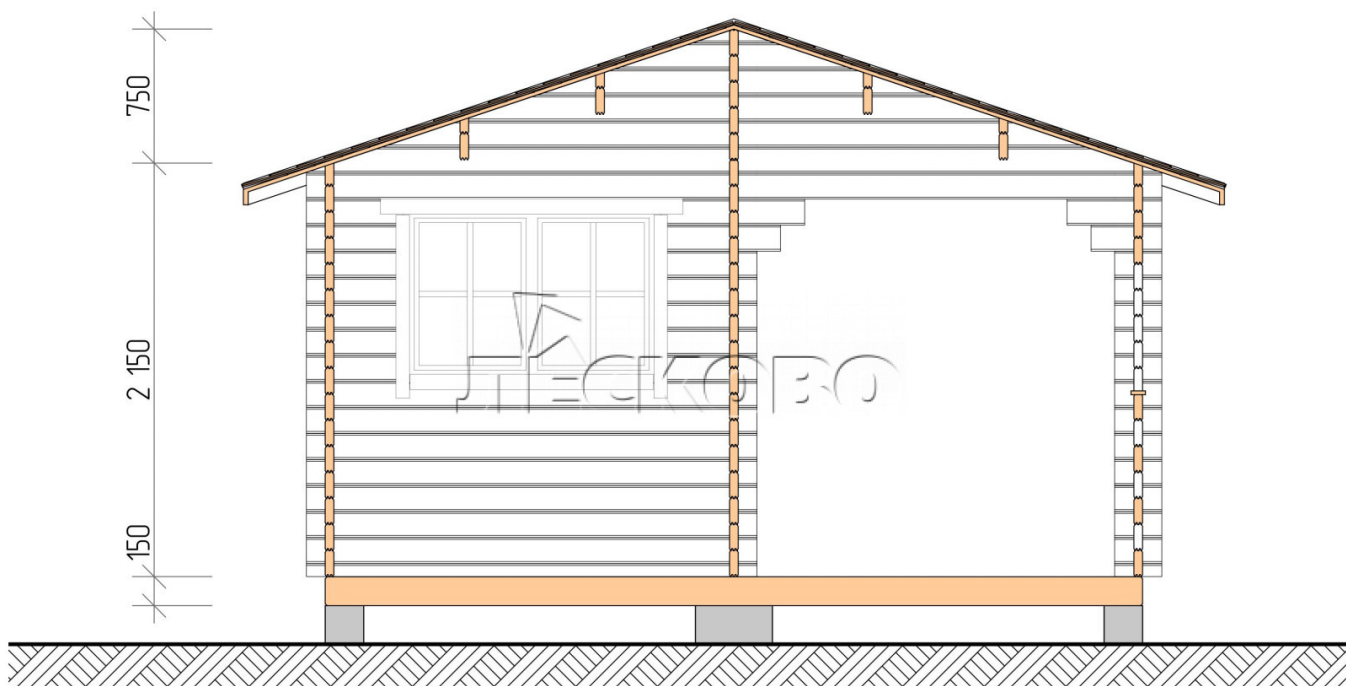

Outdoor sauna "BK" series 4.5×6

Project Dimensions

4.5 × 6 / 24 m²

Full house set

4,606 €

Timber

45 MM

65 MM
+ 1,089 €

Project planning

4 500

6 000

Разрез

House Kit

- Wall kit: 44 × 145 mm mini-chamber drying chamber with bowls for the project. The material of the tree is spruce, pine (GOST 8486). Humidity 12-14%. The height of the walls is 2.16 m.;
- Logs, lower harness: board 45 × 145 mm chamber drying 10-12%;
- Floors: floorboard 35 mm., Chamber drying;
- Ceiling: imitation of a bar 20 × 135 mm, Chamber drying;

- Wooden windows, glass 4 mm, Single. Treatment with a colorless antiseptic. Hardware;

0.40×0.38 м.2 шт.

1.34×0.91 м.1 шт.

- Wooden doors;

0.84×1.885 м.

bath.2 шт.

0.84×1.885 м.

glass.1 шт.