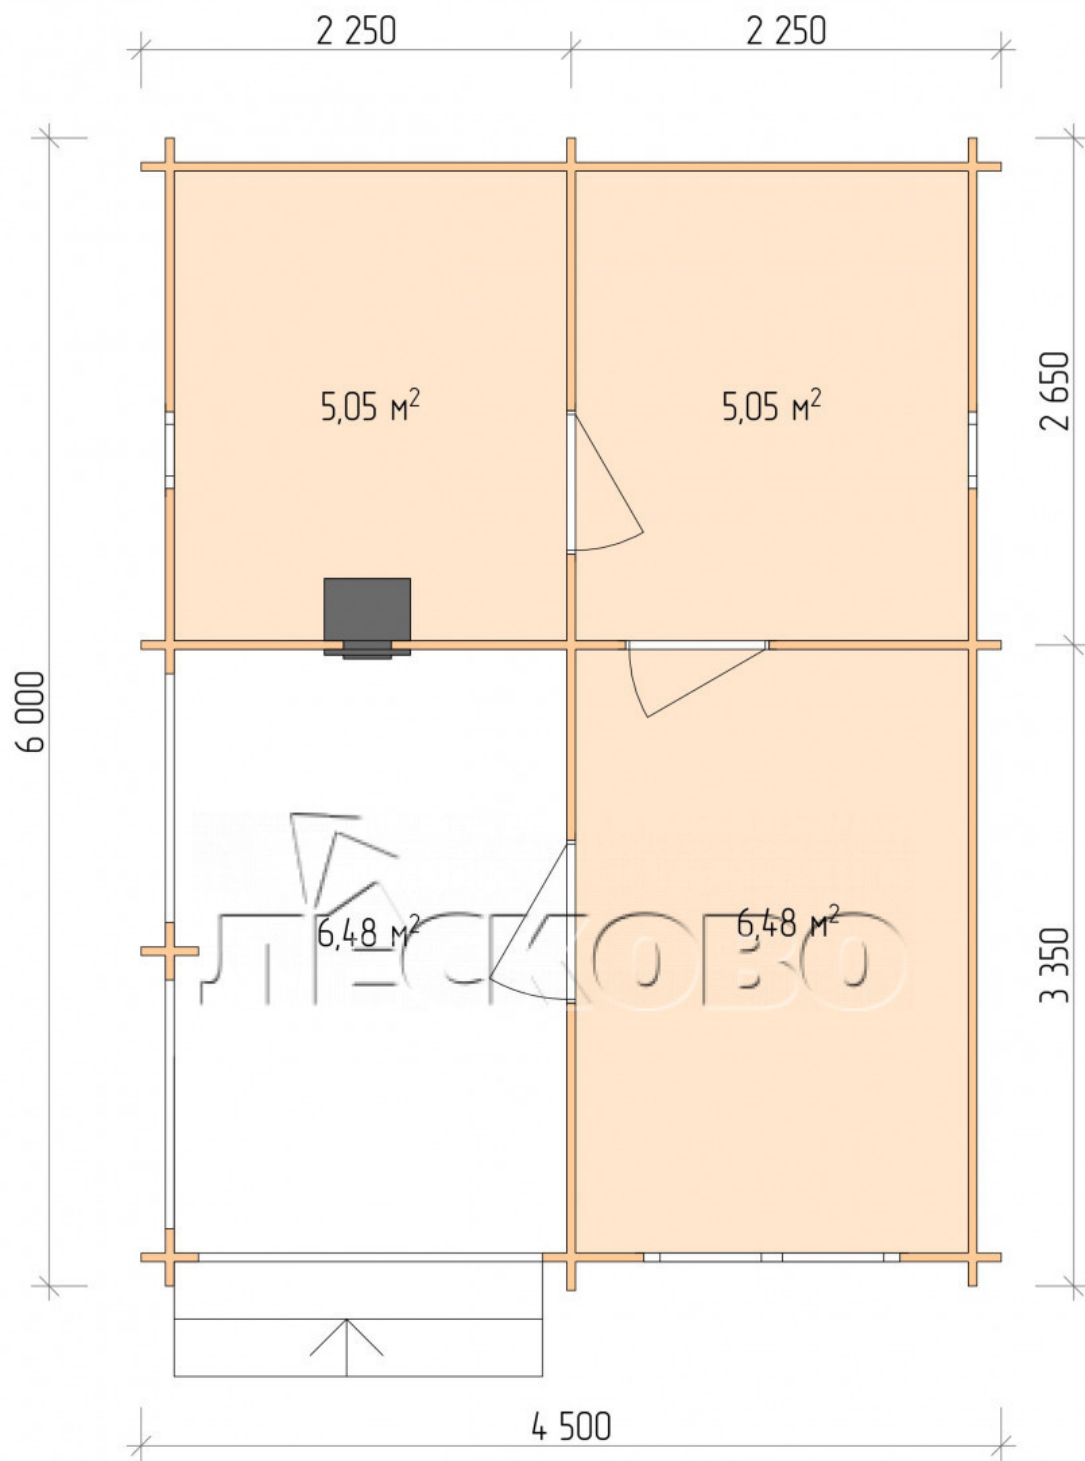

Outdoor sauna "BK" series 4.5×6

Project Dimensions

4.5 × 6 / 24 m²

Full house set

4,606 €

Timber

45 MM

65 MM
+ 1,089 €

Project planning

4 500

6 000

Разрез

House Kit

- Wall kit: 44 × 145 mm mini-chamber drying chamber with bowls for the project. The material of the tree is spruce, pine (GOST 8486). Humidity 12-14%. The height of the walls is 2.16 m.;
- Logs, lower harness: board 45 × 145 mm chamber drying 10-12%;
- Floors: floorboard 35 mm., Chamber drying;
- Ceiling: imitation of a bar 20 × 135 mm, Chamber drying;

- Wooden windows, glass 4 mm, Single. Treatment with a colorless antiseptic. Hardware;

0.40×0.38 м.2 шт.

1.34×0.91 м.1 шт.

- Wooden doors;

0.84×1.885 м.

bath.2 шт.

0.84×1.885 м.

glass.1 шт.

7. Platbands: dry planed board 20 × 100 mm;

8. Roof: shingles;

9. Skirting board 35 mm.

+7 (4942) 499-770

156014, г. Кострома, ул. Базовая, д. 8