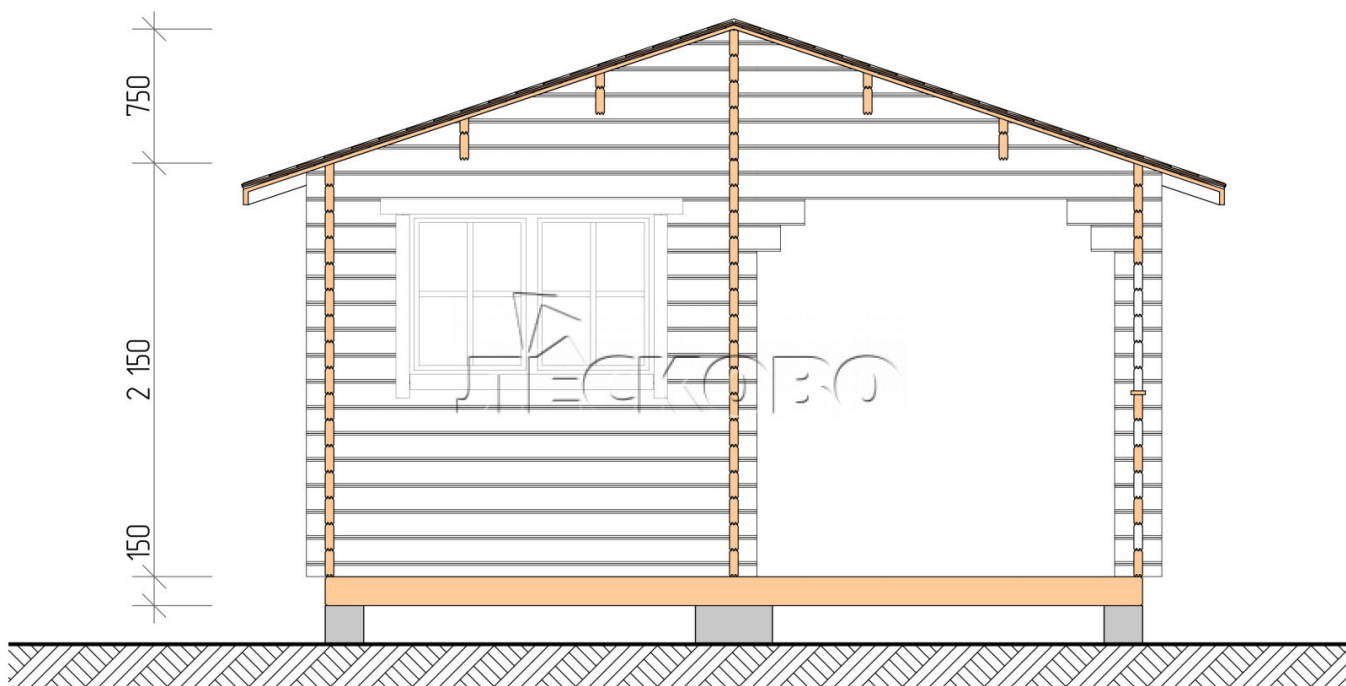

## Outdoor sauna "BK" series 4.5×6

Project Dimensions

4.5 × 6 / 24 m<sup>2</sup>

Full house set

**5,568 €**

# Разрез

## House Kit

- Wall kit: 44 × 145 mm mini-chamber drying chamber with bowls for the project. The material of the tree is spruce, pine (GOST 8486). Humidity 12-14%. The height of the walls is 2.16 m.;
- Logs, lower harness: board 45 × 145 mm chamber drying 10-12%;
- Floors: floorboard 35 mm., Chamber drying;
- Ceiling: imitation of a bar 20 × 135 mm, Chamber drying;