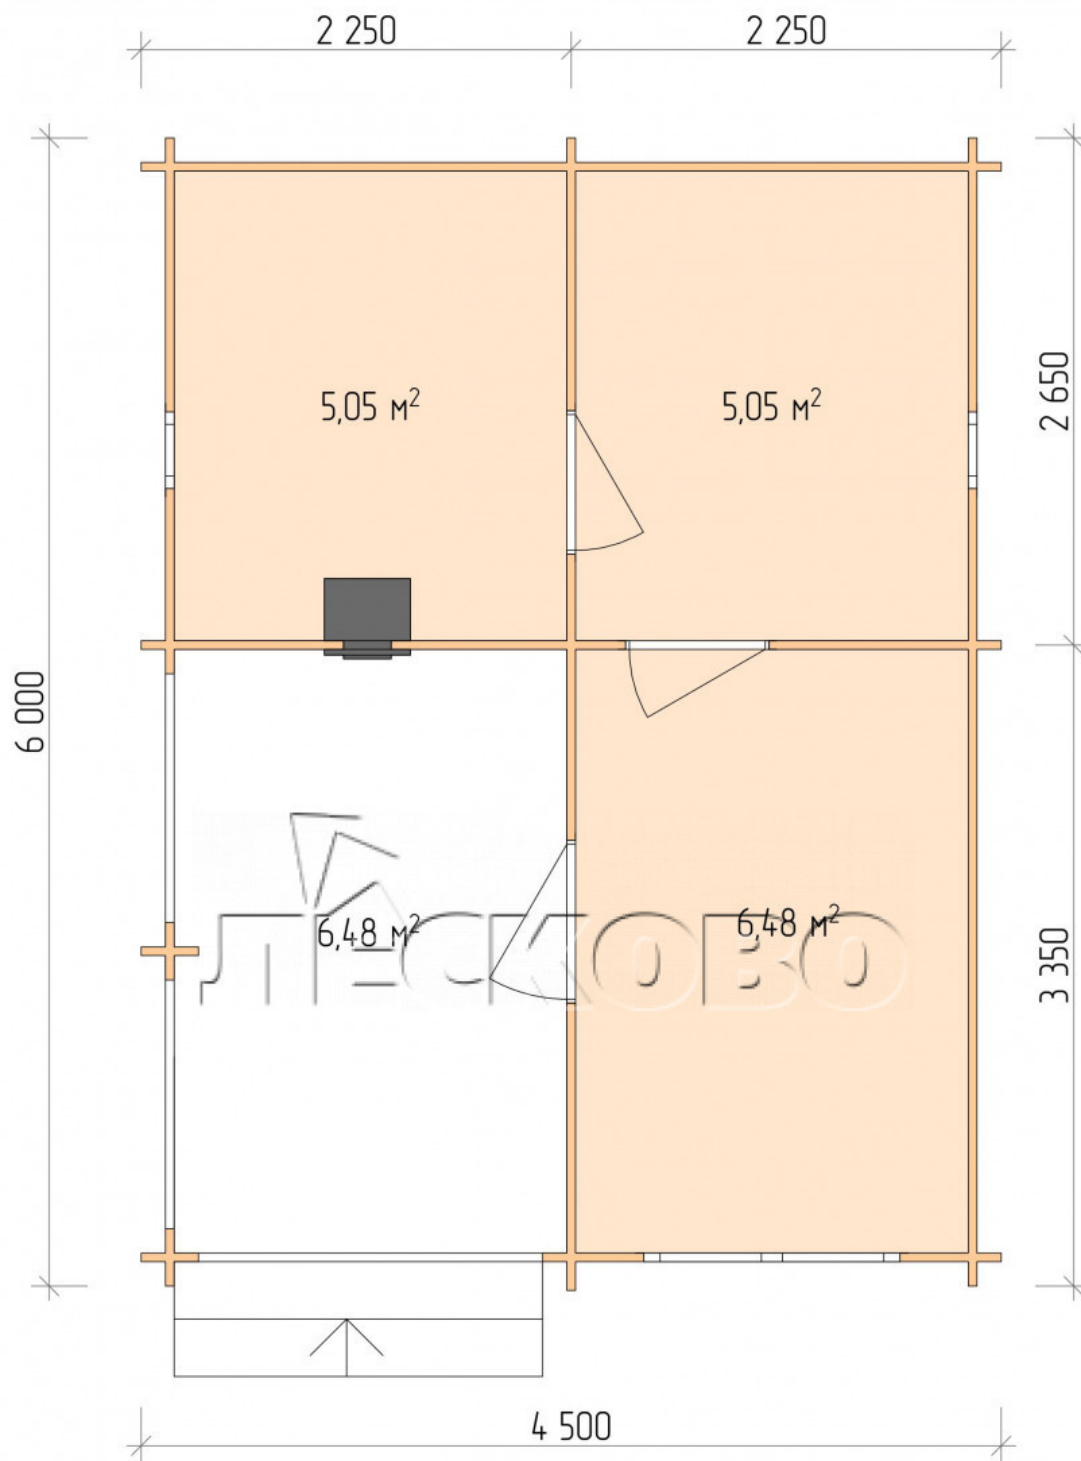

## Outdoor sauna "BK" series 4.5×6

Project Dimensions

4.5 × 6 / 24 m<sup>2</sup>

Full house set

**4,375 €**

# Разрез

## House Kit

- Wall kit: 44 × 145 mm mini-chamber drying chamber with bowls for the project. The material of the tree is spruce, pine (GOST 8486). Humidity 12-14%. The height of the walls is 2.16 m.;
- Logs, lower harness: board 45 × 145 mm chamber drying 10-12%;
- Floors: floorboard 35 mm., Chamber drying;
- Ceiling: imitation of a bar 20 × 135 mm, Chamber drying;

- Wooden windows, glass 4 mm, Single. Treatment with a colorless antiseptic. Hardware;

0.40×0.38 м.2 шт.

1.34×0.91 м.1 шт.

- Wooden doors;

0.84×1.885 м.

bath.2 шт.

0.84×1.885 м.

glass.1 шт.