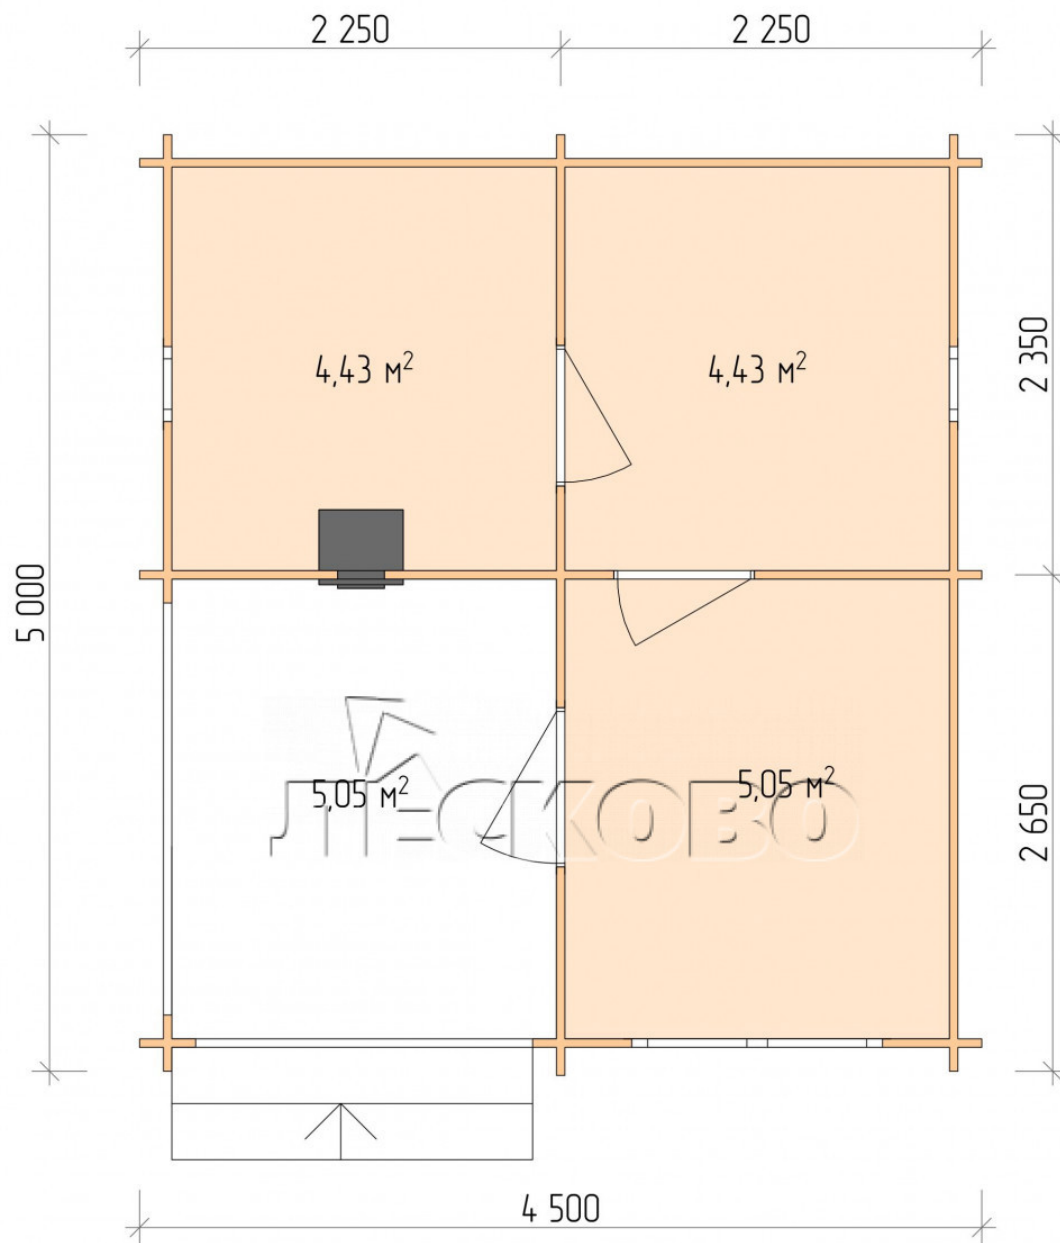

Outdoor sauna "BK" series 4.5x5

Project Dimensions

4.5 × 5 / 19.8 m²

Full house set

4,005 €

Timber

45 mm

65 mm
+ 963 €

Project planning

4 500

Разрез

House Kit

- Wall kit: 44 × 145 mm mini-chamber drying chamber with bowls for the project. The material of the tree is spruce, pine (GOST 8486). Humidity 12-14%. The height of the walls is 2.16 m.;
- Logs, lower harness: board 45 × 145 mm chamber drying 10-12%;
- Floors: floorboard 35 mm., Chamber drying;
- Ceiling: imitation of a bar 20 × 135 mm, Chamber drying;
- Wooden windows, glass 4 mm, Single. Treatment with a colorless antiseptic. Hardware;

0.40×0.38 м.2 шт. 1.34×0.91 м.1 шт.

- Wooden doors;

0.84×1.885 м.
bath.2 шт.

0.84×1.885 м.
glass.1 шт.

7. Platbands: dry planed board 20 × 100 mm;

8. Roof: shingles;

9. Skirting board 35 mm.

+7 (4942) 499-770