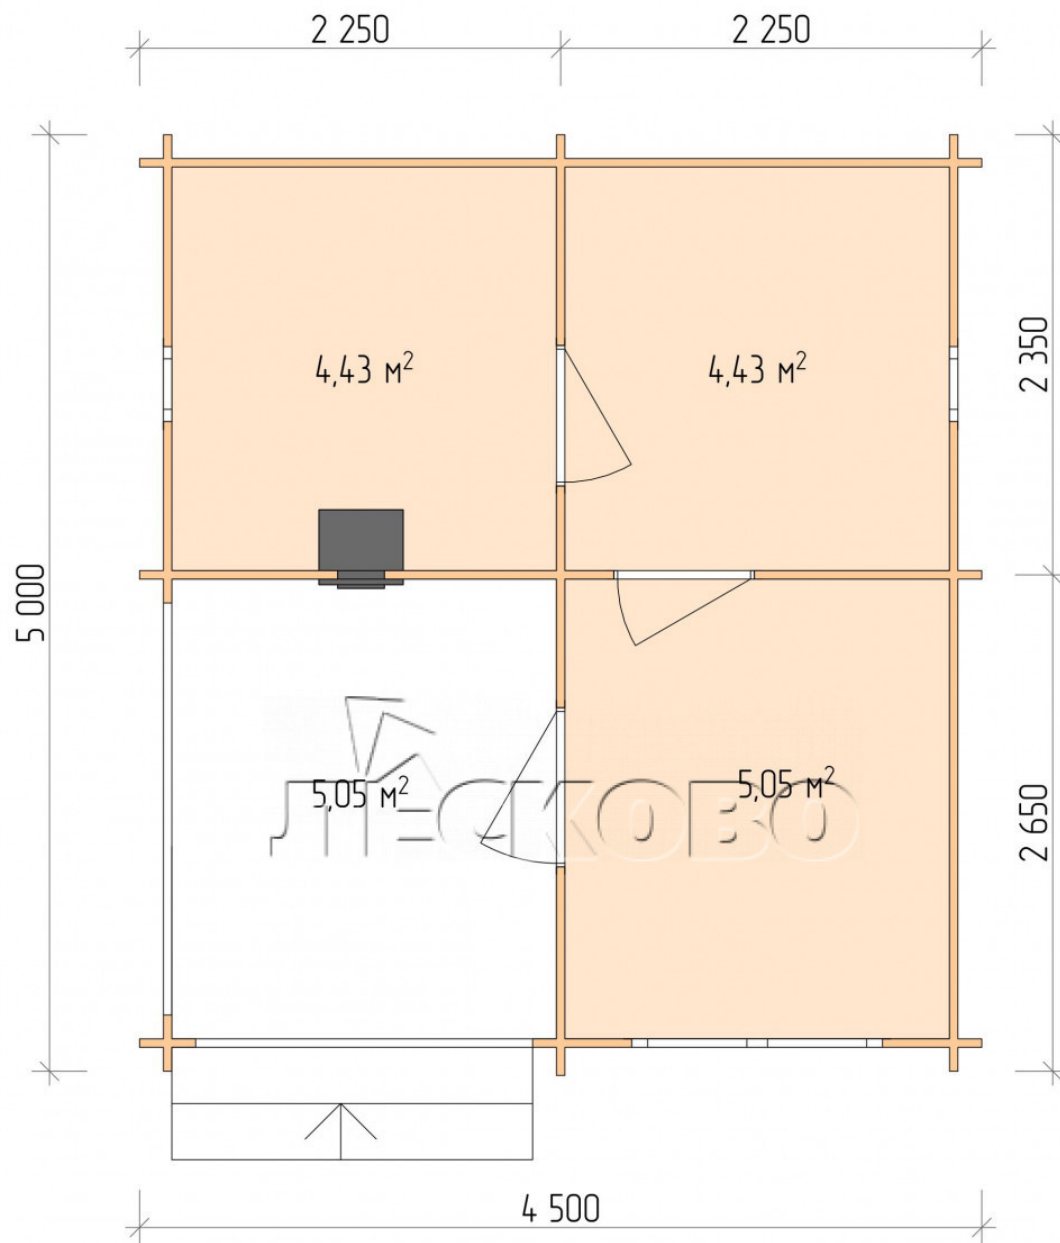

Outdoor sauna "BK" series 4.5×5

Project Dimensions

4.5 × 5 / 19.8 m²

Full house set

4,772 €

Timber

45 MM

65 MM
+ 1,143 €

Project planning

4 500

Разрез

House Kit

- Wall kit: 44 × 145 mm mini-chamber drying chamber with bowls for the project. The material of the tree is spruce, pine (GOST 8486). Humidity 12-14%. The height of the walls is 2.16 m.;
- Logs, lower harness: board 45 × 145 mm chamber drying 10-12%;
- Floors: floorboard 35 mm., Chamber drying;
- Ceiling: imitation of a bar 20 × 135 mm, Chamber drying;
- Wooden windows, glass 4 mm, Single. Treatment with a colorless antiseptic. Hardware;

0.40×0.38 м.2 шт.

1.34×0.91 м.1 шт.

- Wooden doors;

0.84×1.885 м.
bath.2 шт.

0.84×1.885 м.
glass.1 шт.

7. Platbands: dry planed board 20 × 100 mm;

8. Roof: shingles;

9. Skirting board 35 mm.