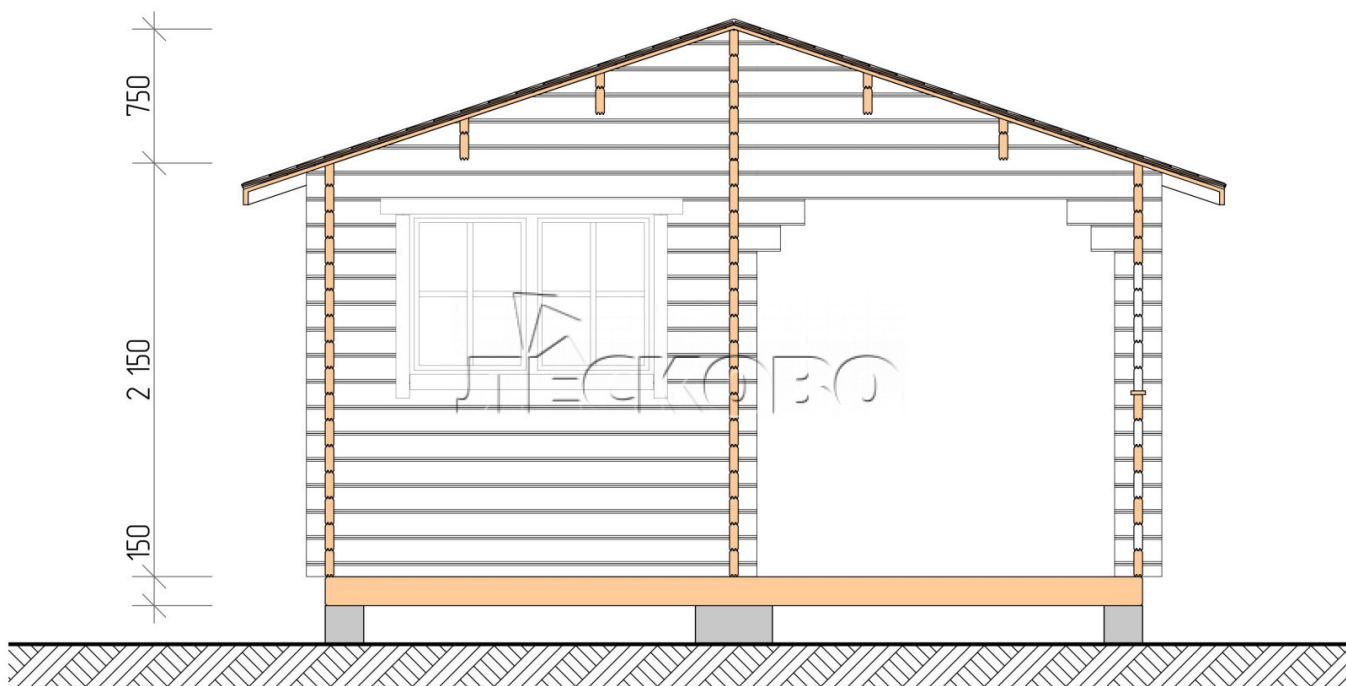

Outdoor sauna "BK" series 4.5×5

Project Dimensions

4.5 × 5 / 19.8 m²

Full house set

3,863 €

Timber

45 MM

65 MM
+ 928 €

Project planning

4 500

Разрез

House Kit

- Wall kit: 44 × 145 mm mini-chamber drying chamber with bowls for the project. The material of the tree is spruce, pine (GOST 8486). Humidity 12-14%. The height of the walls is 2.16 m.;
- Logs, lower harness: board 45 × 145 mm chamber drying 10-12%;
- Floors: floorboard 35 mm., Chamber drying;
- Ceiling: imitation of a bar 20 × 135 mm, Chamber drying;
- Wooden windows, glass 4 mm, Single. Treatment with a colorless antiseptic. Hardware;

0.40×0.38 м.2 шт.

1.34×0.91 м.1 шт.

- Wooden doors;

0.84×1.885 м.
bath.2 шт.

0.84×1.885 м.
glass.1 шт.

7. Platbands: dry planed board 20 × 100 mm;

8. Roof: shingles;

9. Skirting board 35 mm.