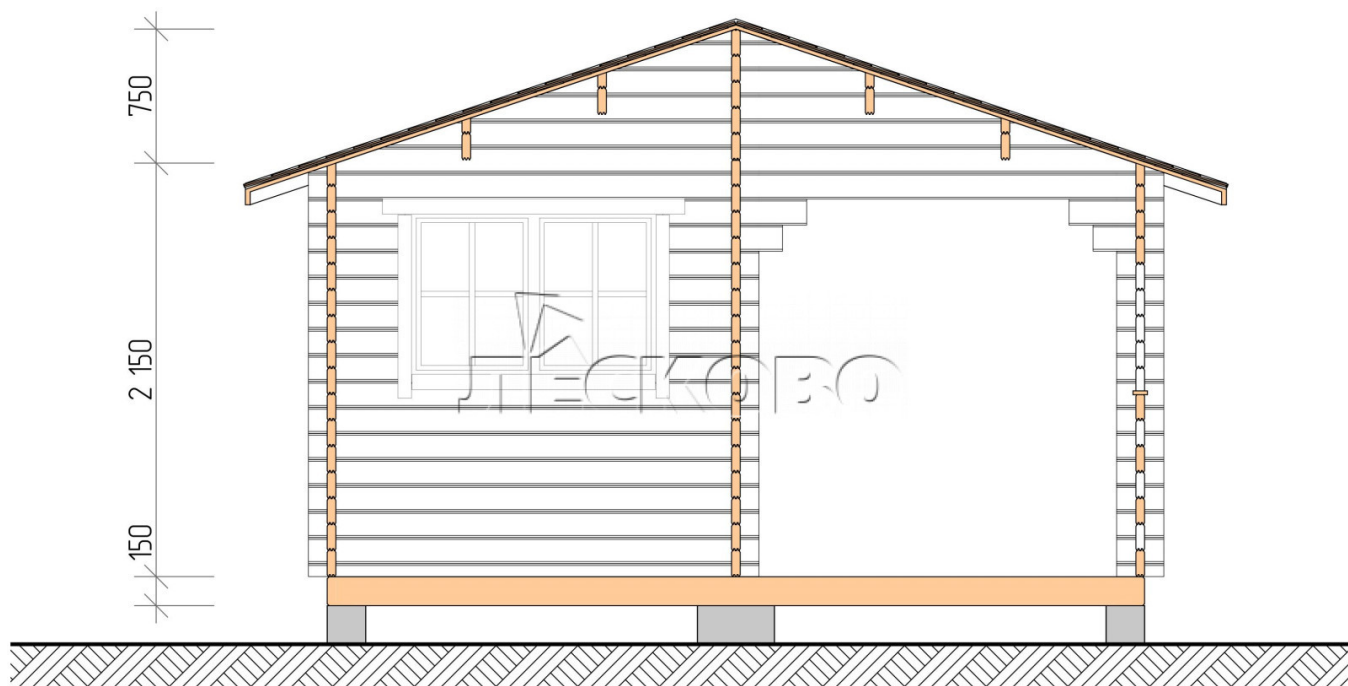

Outdoor sauna "BK" series 4.5x5

Project Dimensions

4.5 × 5 / 19.8 m²

Full house set

4,005 €

Timber

45 mm

65 mm
+ 963 €

Project planning

4 500

Разрез

House Kit

- Wall kit: 44 × 145 mm mini-chamber drying chamber with bowls for the project. The material of the tree is spruce, pine (GOST 8486). Humidity 12-14%. The height of the walls is 2.16 m.;
- Logs, lower harness: board 45 × 145 mm chamber drying 10-12%;
- Floors: floorboard 35 mm., Chamber drying;
- Ceiling: imitation of a bar 20 × 135 mm, Chamber drying;
- Wooden windows, glass 4 mm, Single. Treatment with a colorless antiseptic. Hardware;

0.40×0.38 м.2 шт. 1.34×0.91 м.1 шт.

- Wooden doors;

0.84×1.885 м.
bath.2 шт.

0.84×1.885 м.
glass.1 шт.

7. Platbands: dry planed board 20 × 100 mm;

8. Roof: shingles;

9. Skirting board 35 mm.

+7 (4942) 499-770