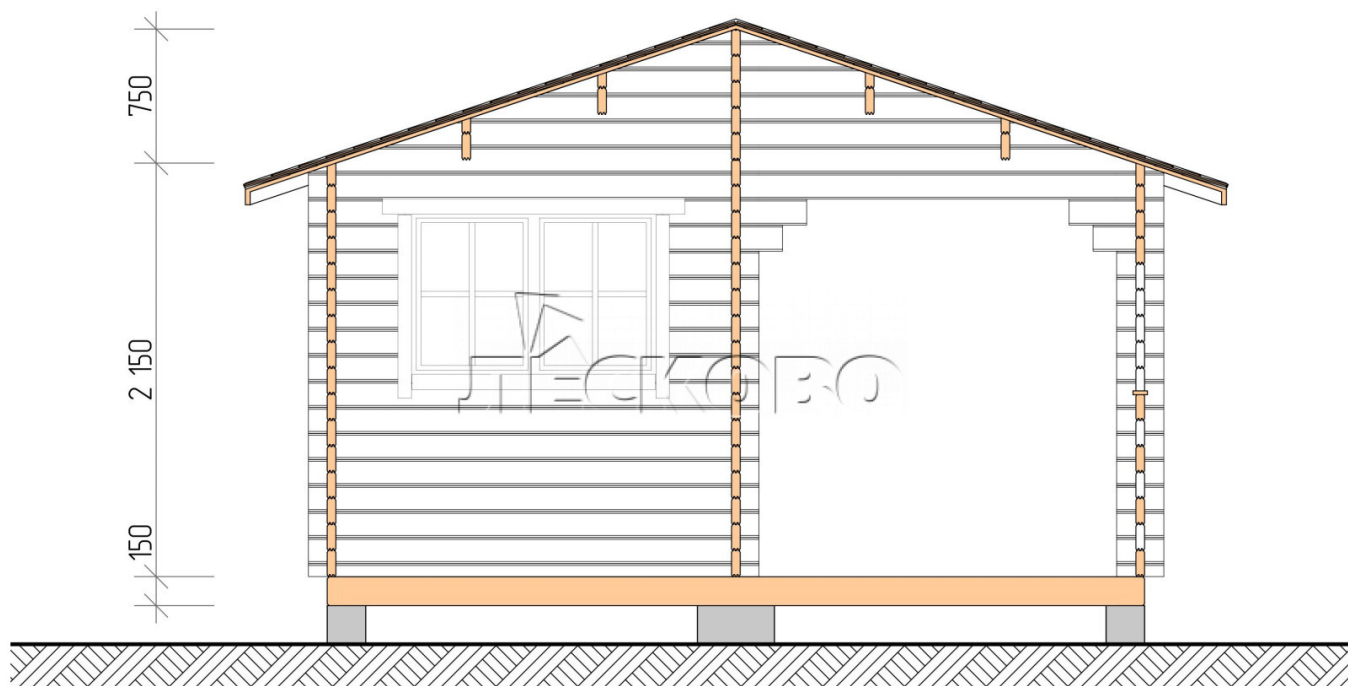

Outdoor sauna "BK" series 4.5×5

Project Dimensions

4.5 × 5 / 19.8 m²

Full house set

4,772 €

Timber

45 MM

65 MM
+ 1,143 €

Project planning

4 500

Разрез

House Kit

- Wall kit: 44 × 145 mm mini-chamber drying chamber with bowls for the project. The material of the tree is spruce, pine (GOST 8486). Humidity 12-14%. The height of the walls is 2.16 m.;
- Logs, lower harness: board 45 × 145 mm chamber drying 10-12%;
- Floors: floorboard 35 mm., Chamber drying;
- Ceiling: imitation of a bar 20 × 135 mm, Chamber drying;
- Wooden windows, glass 4 mm, Single. Treatment with a colorless antiseptic. Hardware;

0.40×0.38 м.2 шт.

1.34×0.91 м.1 шт.

- Wooden doors;

0.84×1.885 м.
bath.2 шт.

0.84×1.885 м.
glass.1 шт.

7. Platbands: dry planed board 20 × 100 mm;

8. Roof: shingles;

9. Skirting board 35 mm.