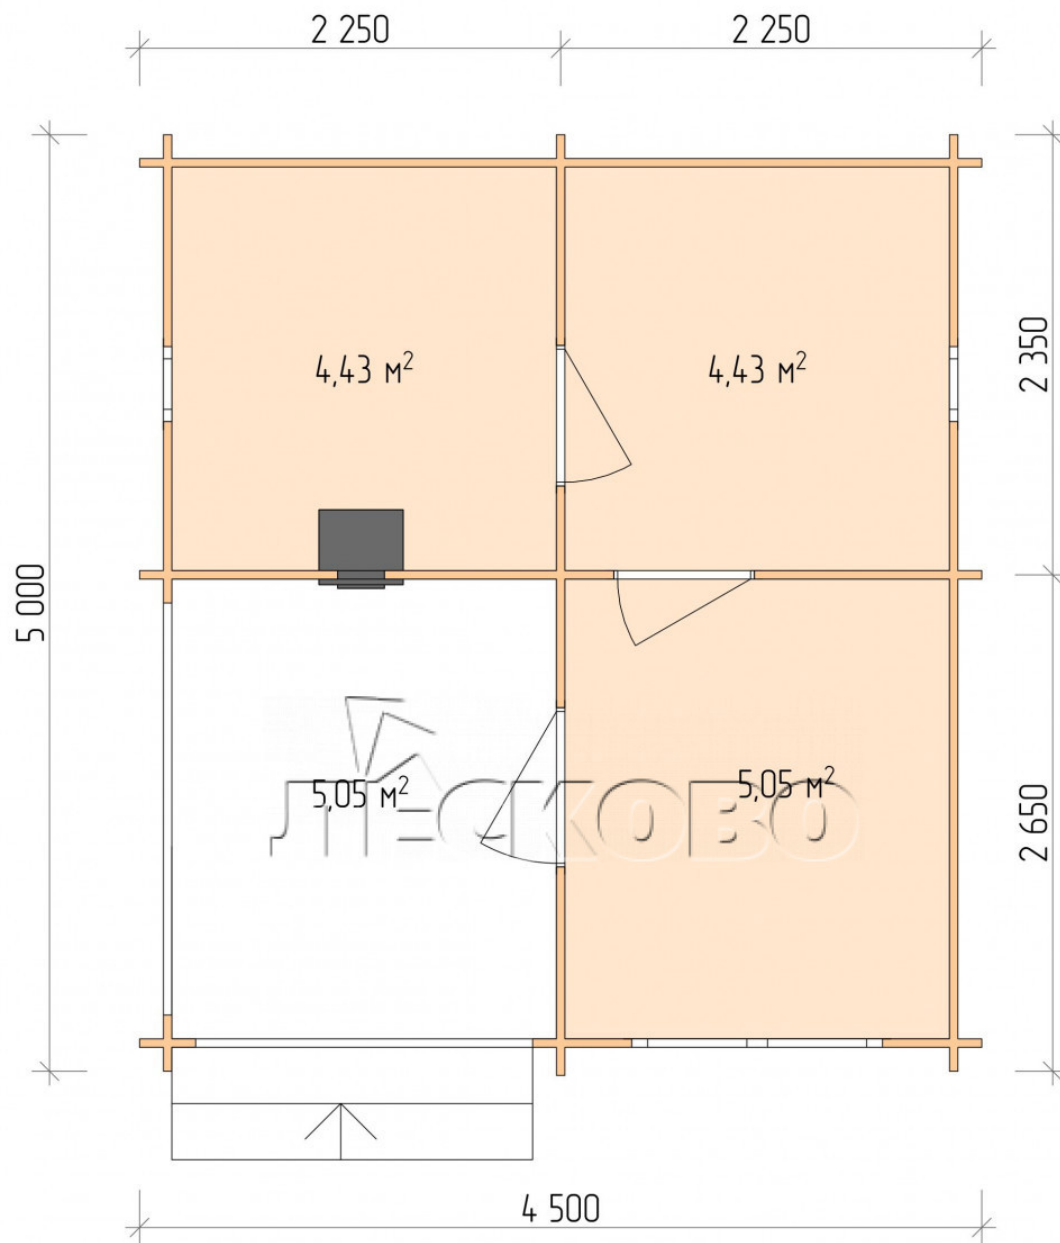

Outdoor sauna "BK" series 4.5×5

Project Dimensions

4.5 × 5 / 19.8 m²

Full house set

3,863 €

Timber

45 MM

65 MM
+ 928 €

Project planning

4 500

Разрез

House Kit

- Wall kit: 44 × 145 mm mini-chamber drying chamber with bowls for the project. The material of the tree is spruce, pine (GOST 8486). Humidity 12-14%. The height of the walls is 2.16 m.;
- Logs, lower harness: board 45 × 145 mm chamber drying 10-12%;
- Floors: floorboard 35 mm., Chamber drying;
- Ceiling: imitation of a bar 20 × 135 mm, Chamber drying;
- Wooden windows, glass 4 mm, Single. Treatment with a colorless antiseptic. Hardware;

0.40×0.38 м.2 шт.

1.34×0.91 м.1 шт.

- Wooden doors;

0.84×1.885 м.
bath.2 шт.

0.84×1.885 м.
glass.1 шт.

7. Platbands: dry planed board 20 × 100 mm;

8. Roof: shingles;

9. Skirting board 35 mm.