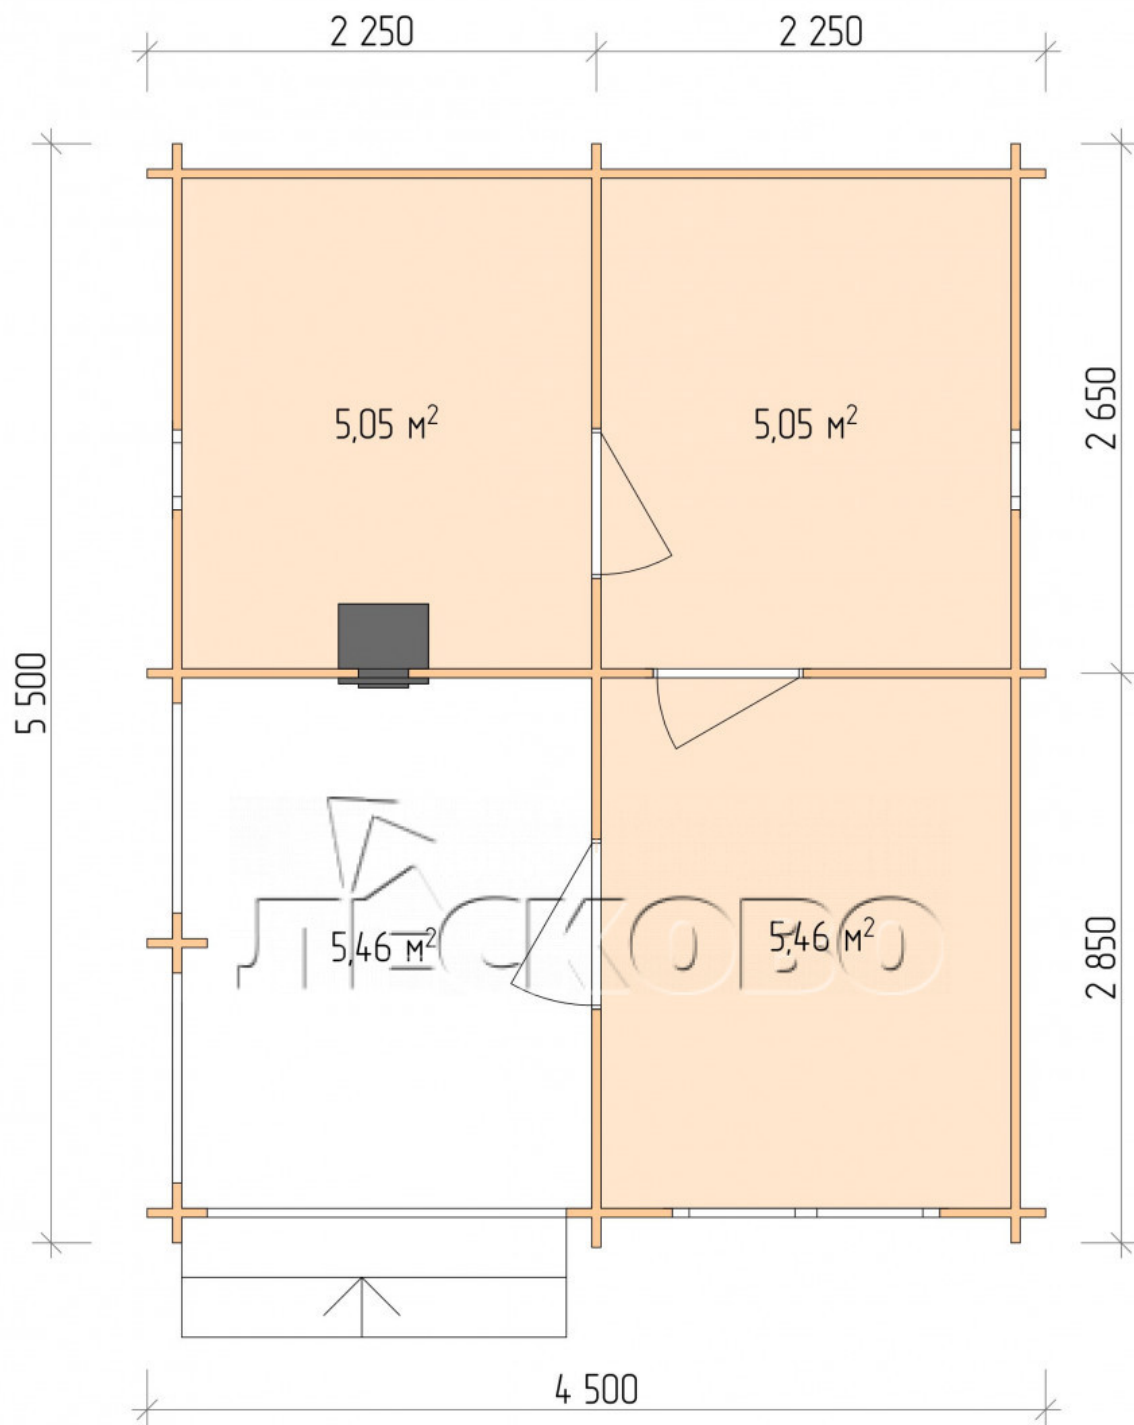

Outdoor sauna "BK" series 4.5×5.5

Project Dimensions

4.5 × 5.5 / 21.9 m²

Full house set

4,192 €

Timber

45 MM

65 MM
+ 1,004 €

Project planning

4 500

5 500

Разрез

House Kit

- Wall kit: 44 × 145 mm mini-chamber drying chamber with bowls for the project. The material of the tree is spruce, pine (GOST 8486). Humidity 12-14%. The height of the walls is 2.16 m.;
- Logs, lower harness: board 45 × 145 mm chamber drying 10-12%;
- Floors: floorboard 35 mm., Chamber drying;
- Ceiling: imitation of a bar 20 × 135 mm, Chamber drying;

- Wooden windows, glass 4 mm, Single. Treatment with a colorless antiseptic. Hardware;

0.40×0.38 м.2 шт.

1.34×0.91 м.1 шт.

- Wooden doors;

0.84×1.885 м.

bath.2 шт.

0.84×1.885 м.

glass.1 шт.

7. Platbands: dry planed board 20 × 100 mm;

8. Roof: shingles;

9. Skirting board 35 mm.

+7 (4942) 499-770

156014, г. Кострома, ул. Базовая, д. 8