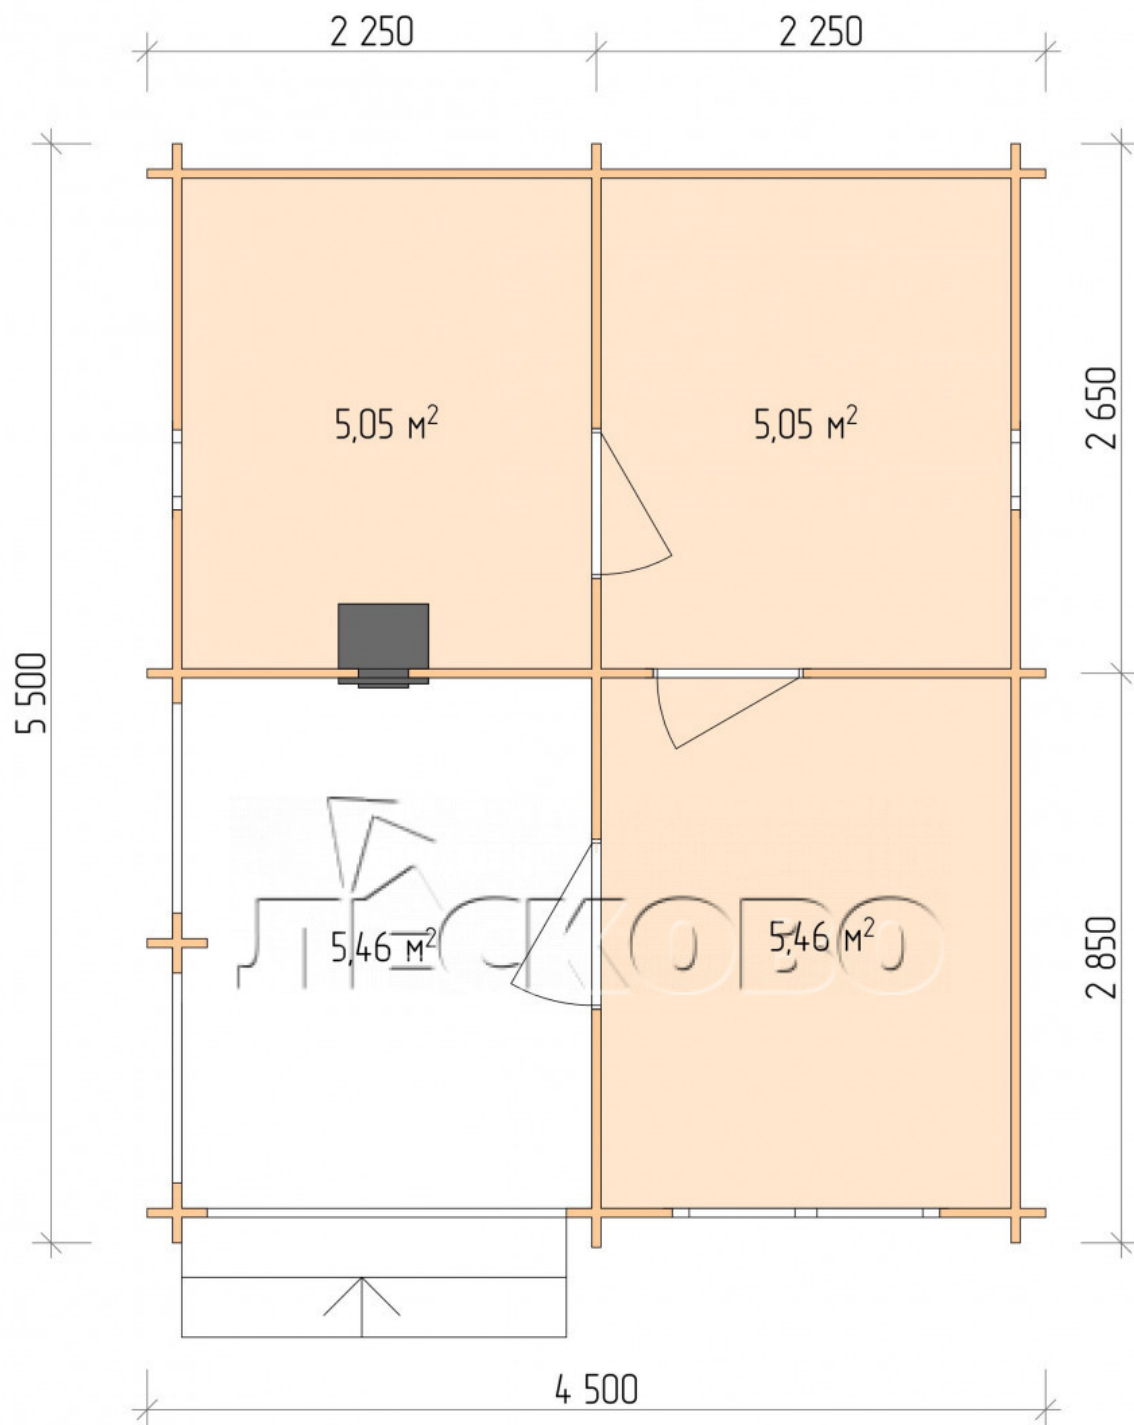

Outdoor sauna "BK" series 4.5×5.5

Project Dimensions

4.5 × 5.5 / 21.9 m²

Full house set

5,149 €

Timber

45 MM

65 MM
+ 1,234 €

Project planning

4 500

5 500

Разрез

House Kit

- Wall kit: 44 × 145 mm mini-chamber drying chamber with bowls for the project. The material of the tree is spruce, pine (GOST 8486). Humidity 12-14%. The height of the walls is 2.16 m.;
- Logs, lower harness: board 45 × 145 mm chamber drying 10-12%;
- Floors: floorboard 35 mm., Chamber drying;
- Ceiling: imitation of a bar 20 × 135 mm, Chamber drying;

- Wooden windows, glass 4 mm, Single. Treatment with a colorless antiseptic. Hardware;

0.40×0.38 м.2 шт.

1.34×0.91 м.1 шт.

- Wooden doors;

0.84×1.885 м.

bath.2 шт.

0.84×1.885 м.

glass.1 шт.

7. Platbands: dry planed board 20 × 100 mm;

8. Roof: shingles;

9. Skirting board 35 mm.

+7 (4942) 499-770

156014, г. Кострома, ул. Базовая, д. 8