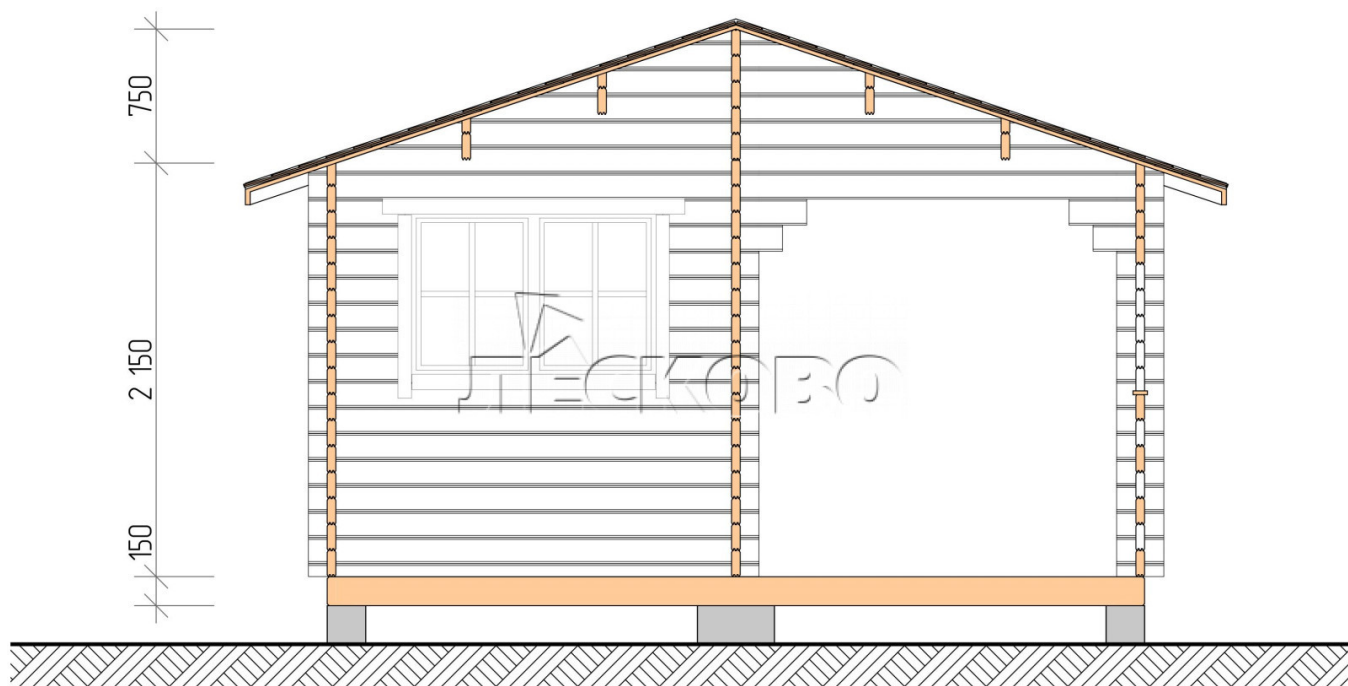

Outdoor sauna "BK" series 4.5×5.5

Project Dimensions

4.5 × 5.5 / 21.9 m²

Full house set

5,149 €

Timber

45 MM

65 MM
+ 1,234 €

Project planning

4 500

5 500

Разрез

House Kit

- Wall kit: 44 × 145 mm mini-chamber drying chamber with bowls for the project. The material of the tree is spruce, pine (GOST 8486). Humidity 12-14%. The height of the walls is 2.16 m.;
- Logs, lower harness: board 45 × 145 mm chamber drying 10-12%;
- Floors: floorboard 35 mm., Chamber drying;
- Ceiling: imitation of a bar 20 × 135 mm, Chamber drying;

- Wooden windows, glass 4 mm, Single. Treatment with a colorless antiseptic. Hardware;

0.40×0.38 м.2 шт.

1.34×0.91 м.1 шт.

- Wooden doors;

0.84×1.885 м.

bath.2 шт.

0.84×1.885 м.

glass.1 шт.