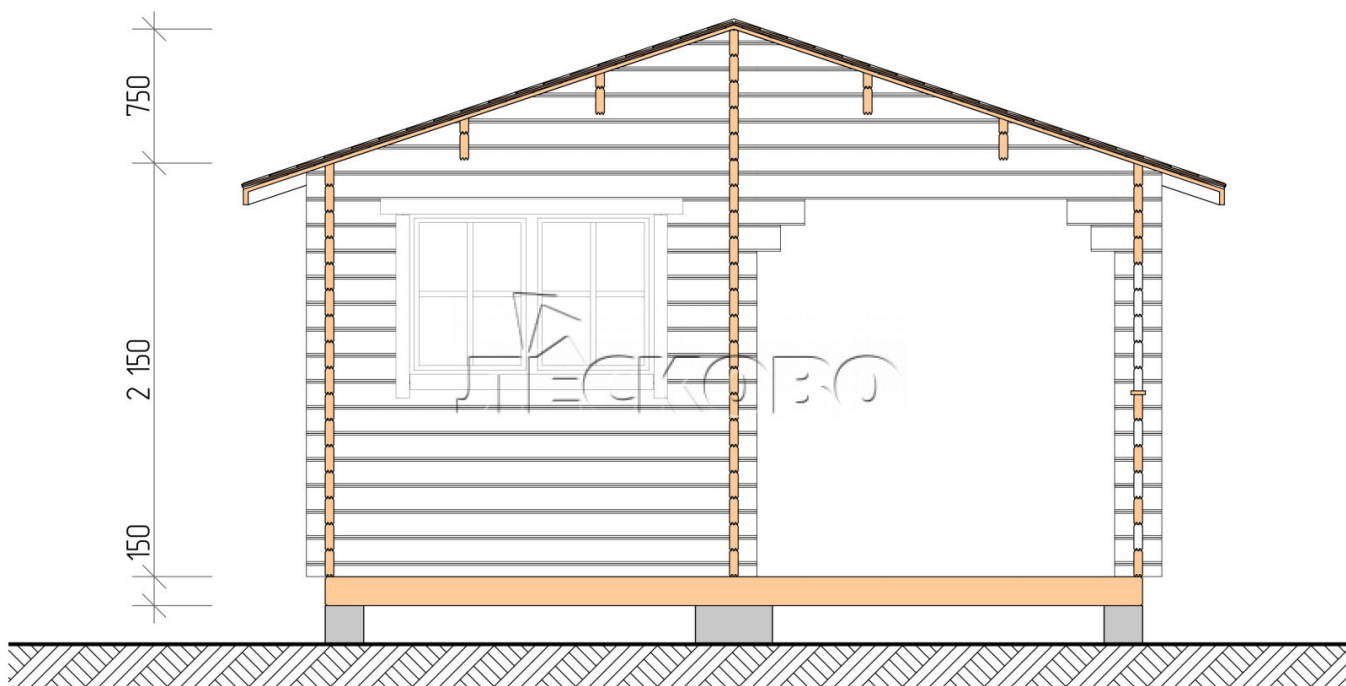

Outdoor sauna "BK" series 4.5×5.5

Project Dimensions

4.5 × 5.5 / 21.9 m²

Full house set

4,192 €

Timber

45 MM

65 MM
+ 1,004 €

Project planning

4 500

5 500

Разрез

House Kit

- Wall kit: 44 × 145 mm mini-chamber drying chamber with bowls for the project. The material of the tree is spruce, pine (GOST 8486). Humidity 12-14%. The height of the walls is 2.16 m.;
- Logs, lower harness: board 45 × 145 mm chamber drying 10-12%;
- Floors: floorboard 35 mm., Chamber drying;
- Ceiling: imitation of a bar 20 × 135 mm, Chamber drying;

- Wooden windows, glass 4 mm, Single. Treatment with a colorless antiseptic. Hardware;

0.40×0.38 м.2 шт.

1.34×0.91 м.1 шт.

- Wooden doors;

0.84×1.885 м.

bath.2 шт.

0.84×1.885 м.

glass.1 шт.