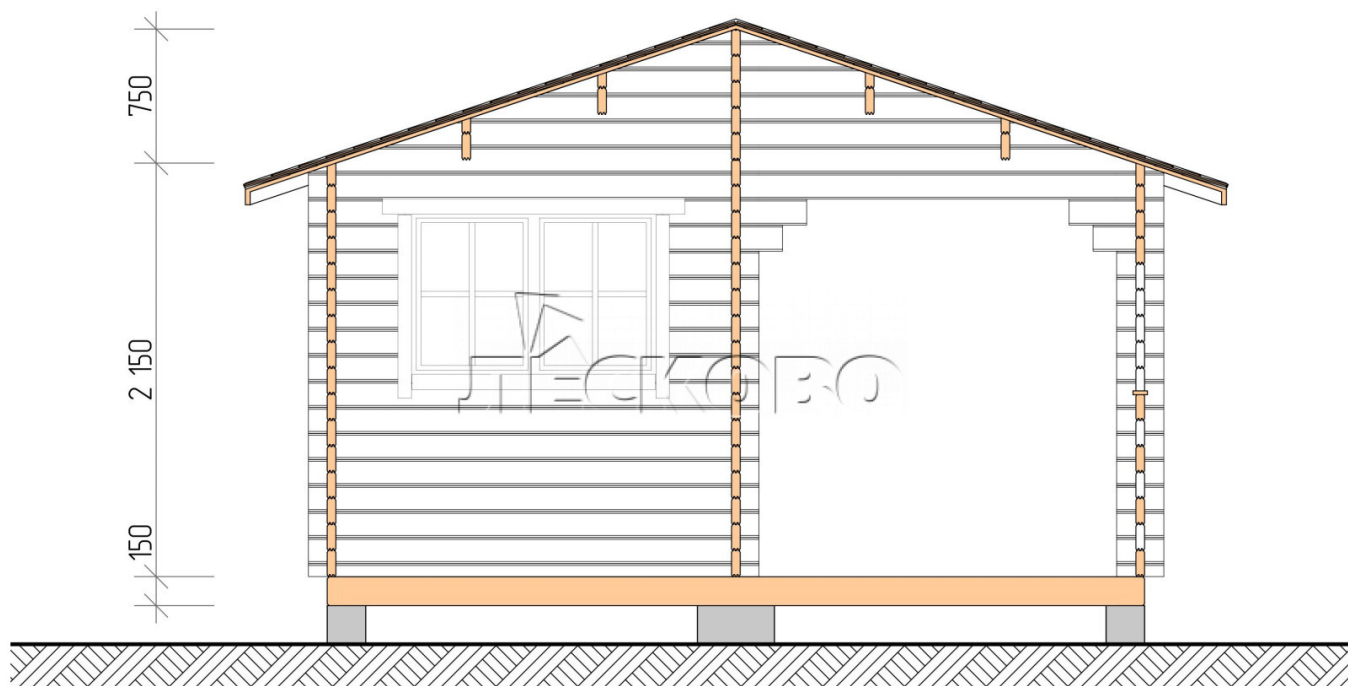

## Outdoor sauna "BK" series 4.5×5.5

Project Dimensions

4.5 × 5.5 / 21.9 m<sup>2</sup>

Full house set

**4,120 €**

# Разрез

## House Kit

- Wall kit: 44 × 145 mm mini-chamber drying chamber with bowls for the project. The material of the tree is spruce, pine (GOST 8486). Humidity 12-14%. The height of the walls is 2.16 m.;
- Logs, lower harness: board 45 × 145 mm chamber drying 10-12%;
- Floors: floorboard 35 mm., Chamber drying;
- Ceiling: imitation of a bar 20 × 135 mm, Chamber drying;