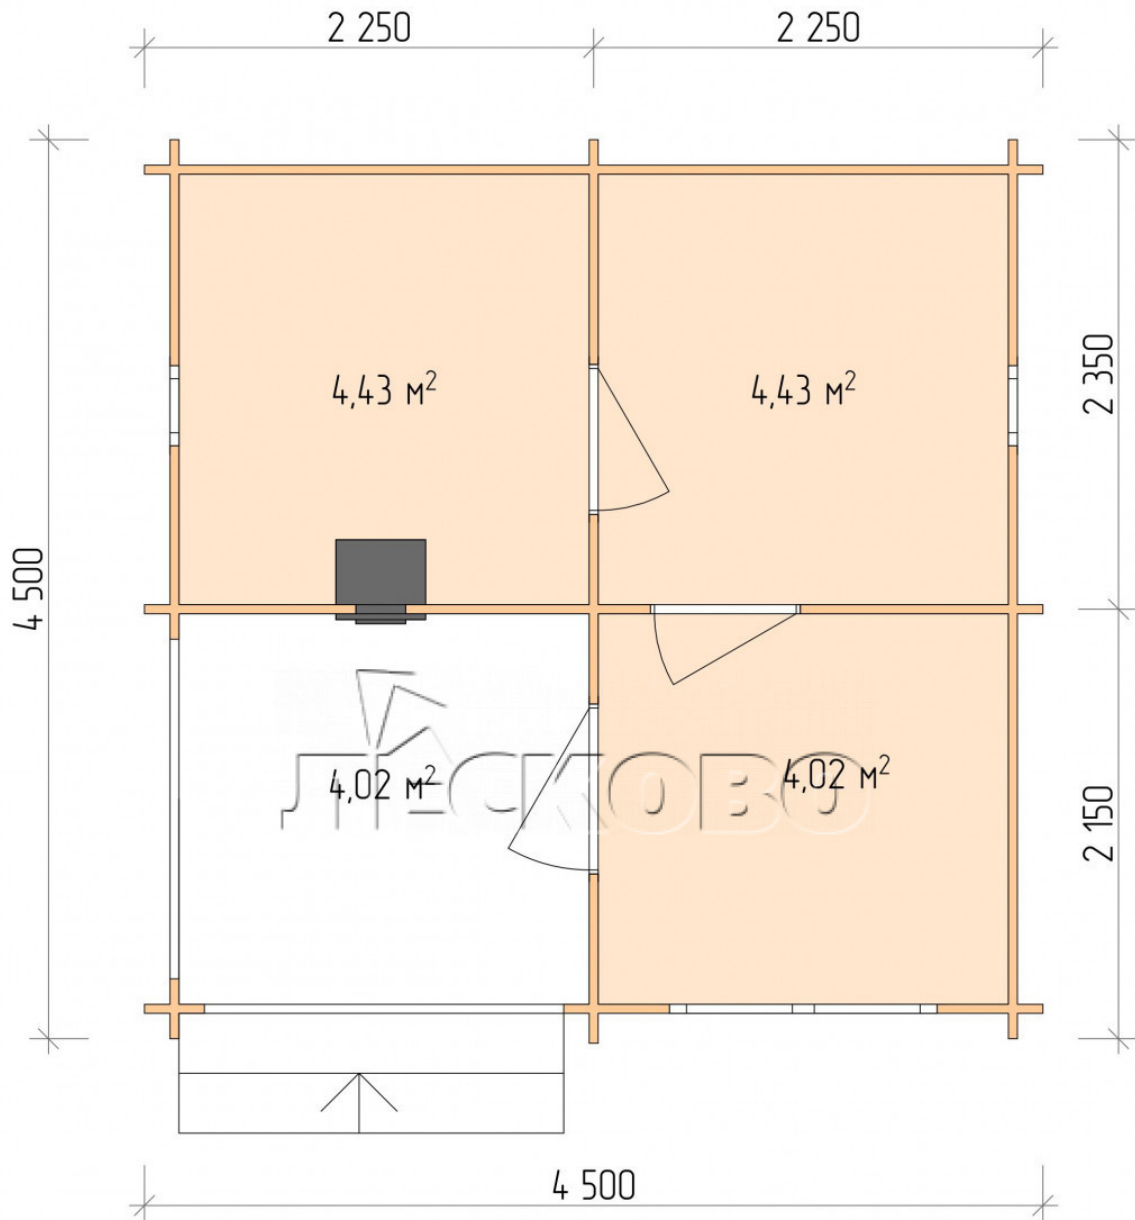

Outdoor sauna "BK" series 4.5×4.5

Project Dimensions

4.5 × 4.5 / 17.7 m²

Full house set

4,530 €

Timber

45 MM

65 MM
+ 1,083 €

Project planning

4 500

Разрез

House Kit

- Wall kit: 44 × 145 mm mini-chamber drying chamber with bowls for the project. The material of the tree is spruce, pine (GOST 8486). Humidity 12-14%. The height of the walls is 2.16 m.;
- Logs, lower harness: board 45 × 145 mm chamber drying 10-12%;
- Floors: floorboard 35 mm., Chamber drying;
- Ceiling: imitation of a bar 20 × 135 mm, Chamber drying;
- Wooden windows, glass 4 mm, Single. Treatment with a colorless antiseptic. Hardware;

0.40×0.38 м.2 шт.

1.34×0.91 м.1 шт.

- Wooden doors;

0.84×1.885 м.
bath.2 шт.

0.84×1.885 м.
glass.1 шт.

7. Platbands: dry planed board 20 × 100 mm;

8. Roof: shingles;

9. Skirting board 35 mm.