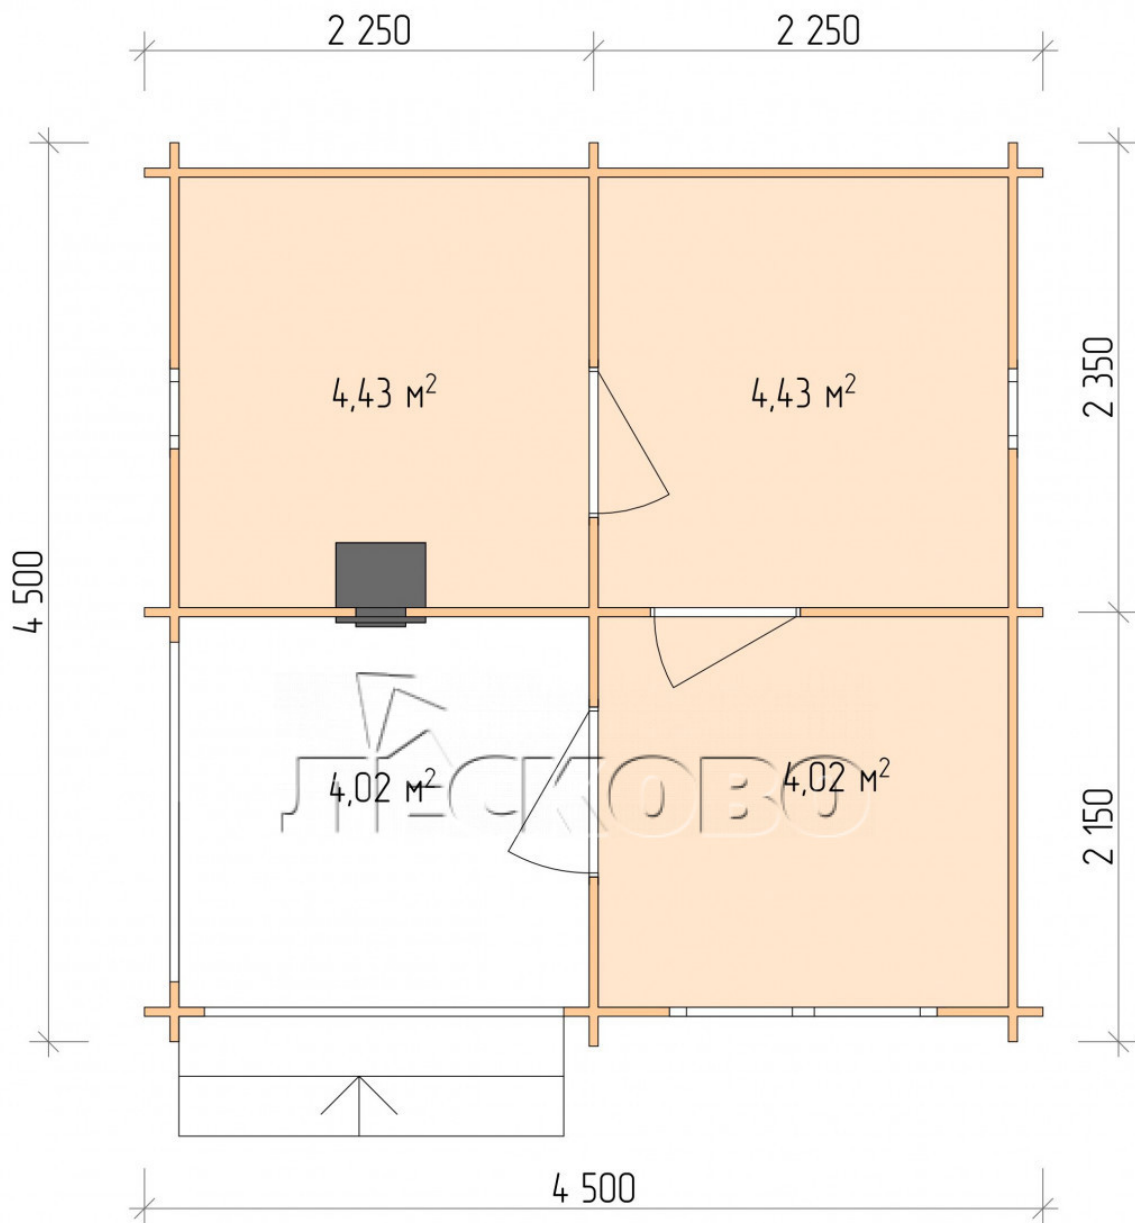

Outdoor sauna "BK" series 4.5×4.5

Project Dimensions

4.5 × 4.5 / 17.7 m²

Full house set

3,658 €

Timber

45 mm

65 mm
+ 880 €

Project planning

4 500

Разрез

House Kit

- Wall kit: 44 × 145 mm mini-chamber drying chamber with bowls for the project. The material of the tree is spruce, pine (GOST 8486). Humidity 12-14%. The height of the walls is 2.16 m.;
- Logs, lower harness: board 45 × 145 mm chamber drying 10-12%;
- Floors: floorboard 35 mm., Chamber drying;
- Ceiling: imitation of a bar 20 × 135 mm, Chamber drying;
- Wooden windows, glass 4 mm, Single. Treatment with a colorless antiseptic. Hardware;

0.40×0.38 м.2 шт.

1.34×0.91 м.1 шт.

- Wooden doors;

0.84×1.885 м.
bath.2 шт.

0.84×1.885 м.
glass.1 шт.

7. Platbands: dry planed board 20 × 100 mm;

8. Roof: shingles;

9. Skirting board 35 mm.