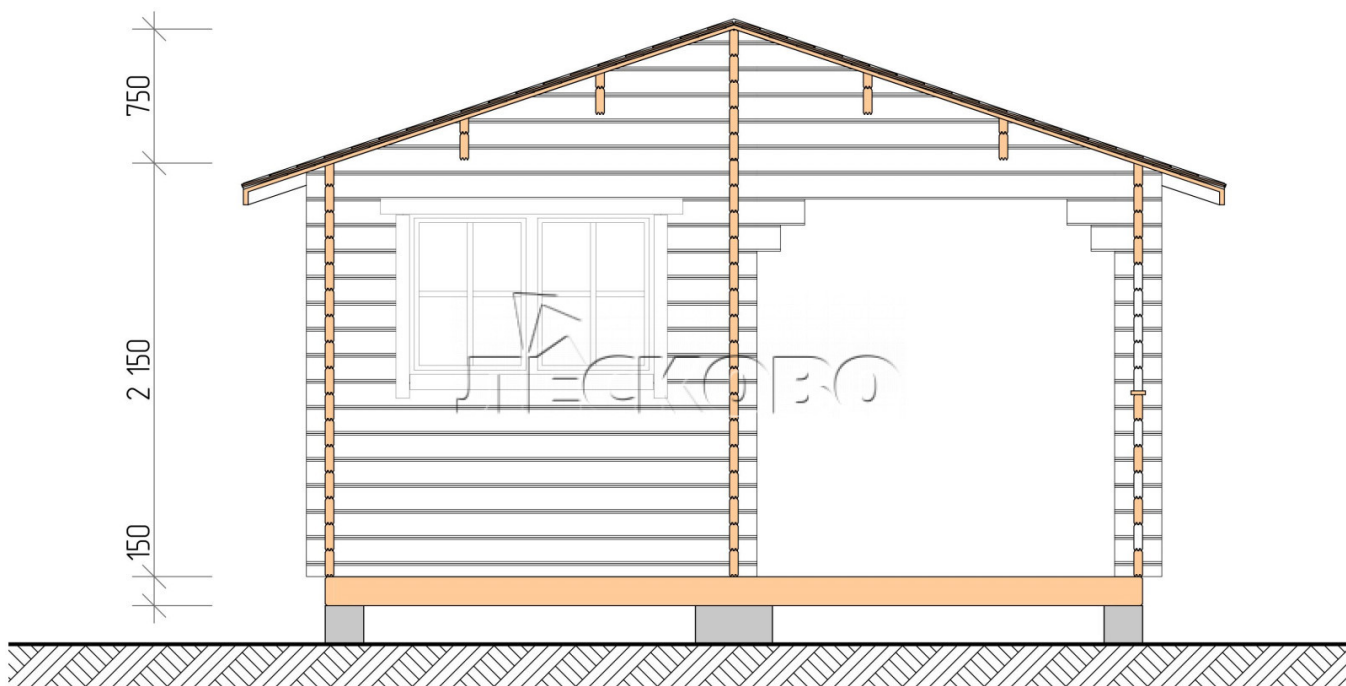

Outdoor sauna "BK" series 4.5×4.5

Project Dimensions

4.5 × 4.5 / 17.7 m²

Full house set

4,530 €

Timber

45 MM

65 MM
+ 1,083 €

Project planning

4 500

Разрез

House Kit

- Wall kit: 44 × 145 mm mini-chamber drying chamber with bowls for the project. The material of the tree is spruce, pine (GOST 8486). Humidity 12-14%. The height of the walls is 2.16 m.;
- Logs, lower harness: board 45 × 145 mm chamber drying 10-12%;
- Floors: floorboard 35 mm., Chamber drying;
- Ceiling: imitation of a bar 20 × 135 mm, Chamber drying;
- Wooden windows, glass 4 mm, Single. Treatment with a colorless antiseptic. Hardware;

0.40×0.38 м.2 шт.

1.34×0.91 м.1 шт.

- Wooden doors;

0.84×1.885 м.
bath.2 шт.

0.84×1.885 м.
glass.1 шт.

7. Platbands: dry planed board 20 × 100 mm;

8. Roof: shingles;

9. Skirting board 35 mm.