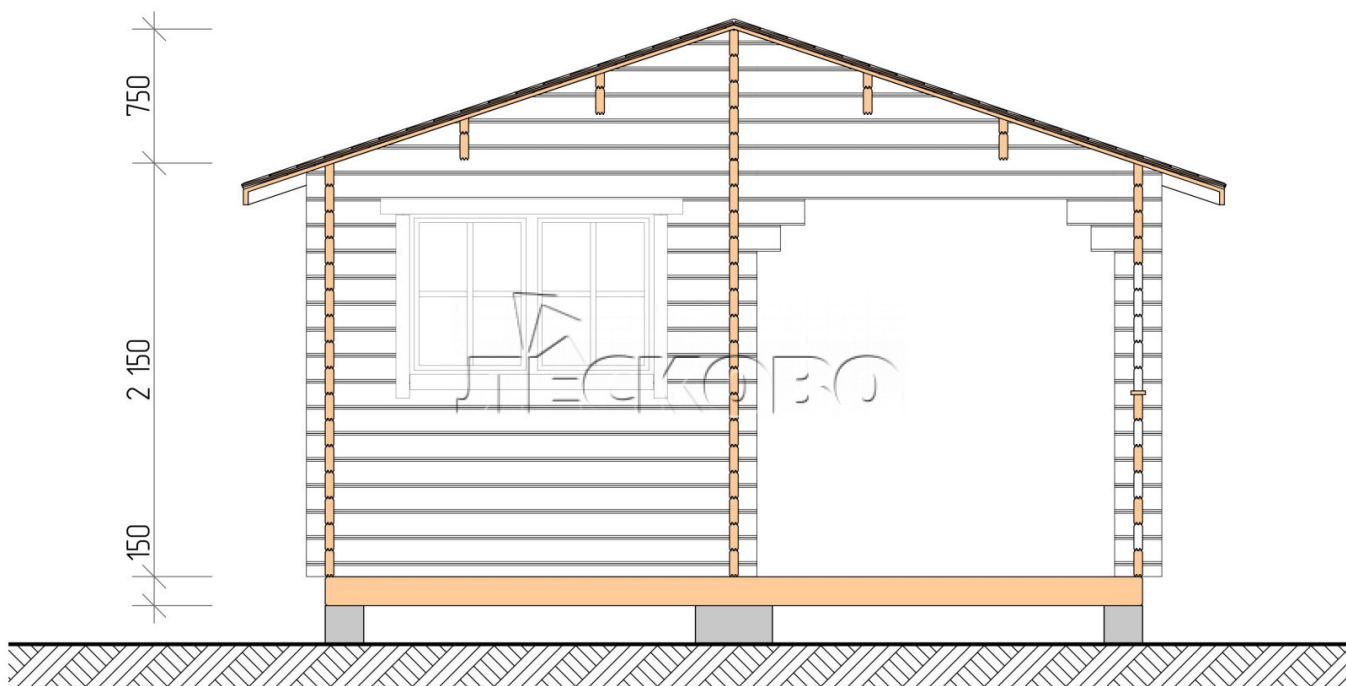

Outdoor sauna "BK" series 4.5×4.5

Project Dimensions

4.5 × 4.5 / 17.7 m²

Full house set

3,658 €

Timber

45 mm

65 mm
+ 880 €

Project planning

4 500

Разрез

House Kit

- Wall kit: 44 × 145 mm mini-chamber drying chamber with bowls for the project. The material of the tree is spruce, pine (GOST 8486). Humidity 12-14%. The height of the walls is 2.16 m.;
- Logs, lower harness: board 45 × 145 mm chamber drying 10-12%;
- Floors: floorboard 35 mm., Chamber drying;
- Ceiling: imitation of a bar 20 × 135 mm, Chamber drying;
- Wooden windows, glass 4 mm, Single. Treatment with a colorless antiseptic. Hardware;

0.40×0.38 м.2 шт.

1.34×0.91 м.1 шт.

- Wooden doors;

0.84×1.885 м.
bath.2 шт.

0.84×1.885 м.
glass.1 шт.

7. Platbands: dry planed board 20 × 100 mm;

8. Roof: shingles;

9. Skirting board 35 mm.