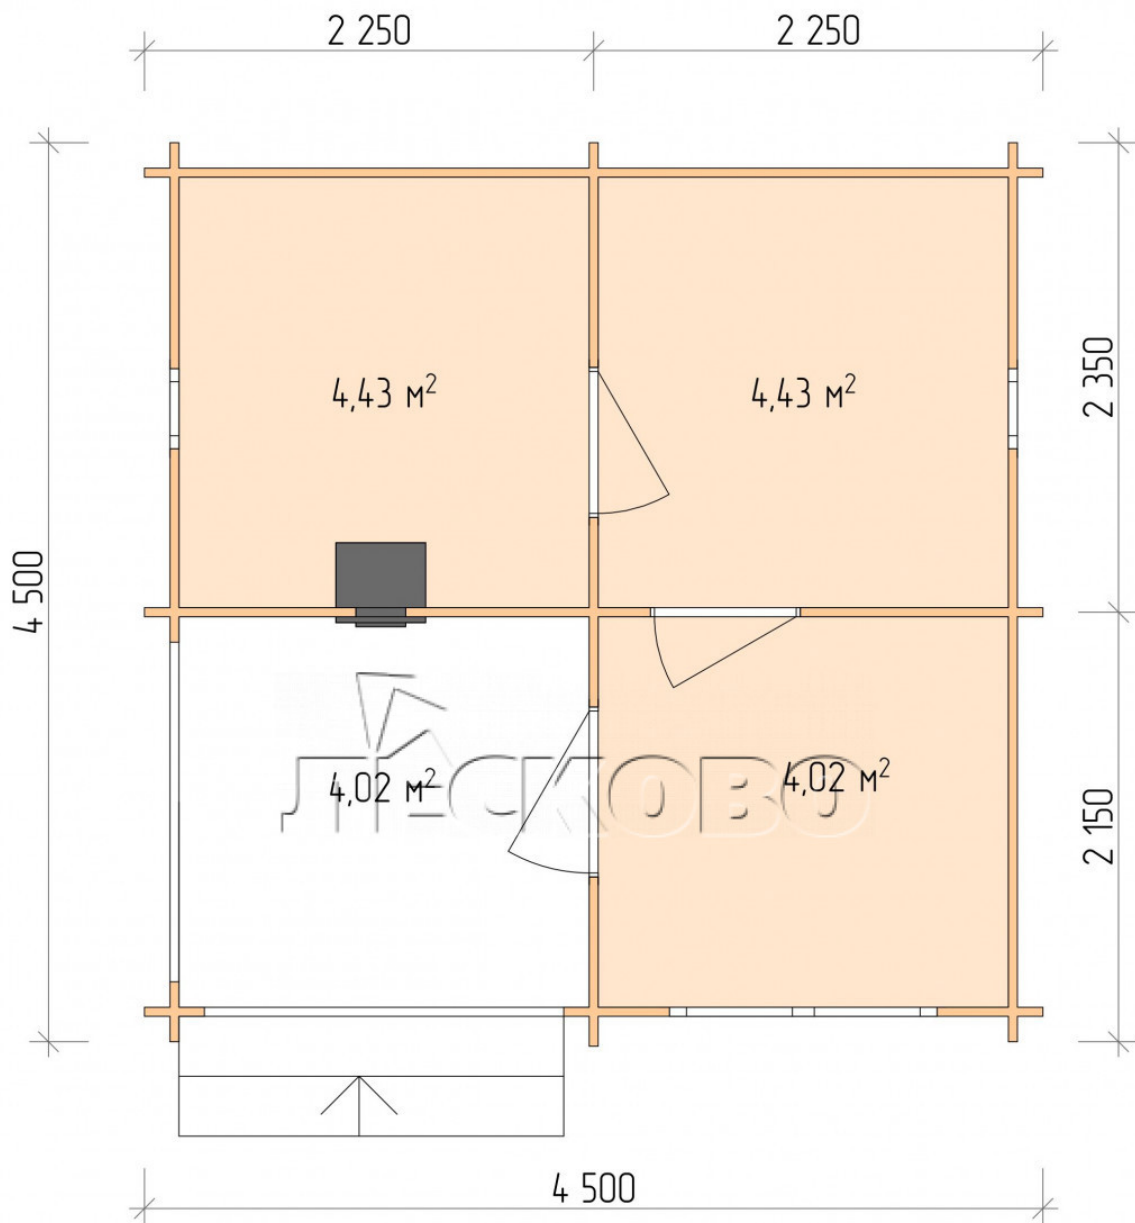

## Outdoor sauna "BK" series 4.5×4.5

Project Dimensions

4.5 × 4.5 / 17.7 m<sup>2</sup>

Full house set

**3,793 €**

# Разрез

## House Kit

- Wall kit: 44 × 145 mm mini-chamber drying chamber with bowls for the project. The material of the tree is spruce, pine (GOST 8486). Humidity 12-14%. The height of the walls is 2.16 m.;
- Logs, lower harness: board 45 × 145 mm chamber drying 10-12%;
- Floors: floorboard 35 mm., Chamber drying;
- Ceiling: imitation of a bar 20 × 135 mm, Chamber drying;
- Wooden windows, glass 4 mm, Single. Treatment with a colorless antiseptic. Hardware;

0.40×0.38 м.2 шт.

1.34×0.91 м.1 шт.

- Wooden doors;

0.84×1.885 м.  
bath.2 шт.

0.84×1.885 м.  
glass.1 шт.

7. Platbands: dry planed board 20 × 100 mm;

8. Roof: shingles;

9. Skirting board 35 mm.