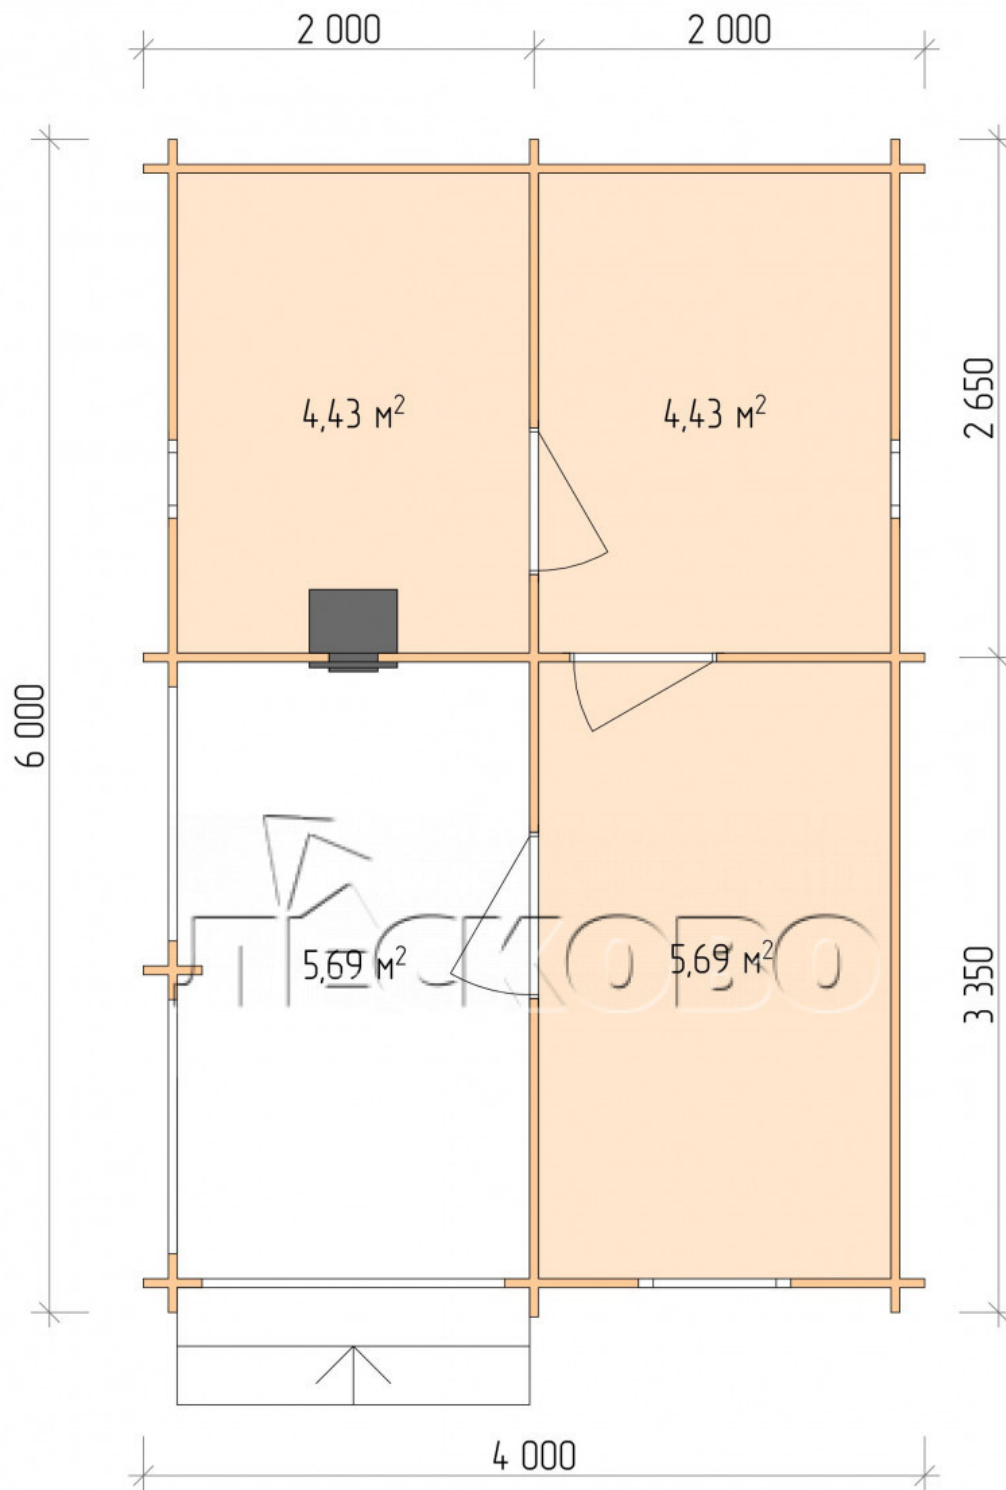

## Outdoor sauna "BK" series 4×6

Project Dimensions

4 × 6 / 21.1 m<sup>2</sup>

Full house set

**5,070 €**

# Разрез

## House Kit

- Wall kit: 44 × 145 mm mini-chamber drying chamber with bowls for the project. The material of the tree is spruce, pine (GOST 8486). Humidity 12-14%. The height of the walls is 2.16 m.;
- Logs, lower harness: board 45 × 145 mm chamber drying 10-12%;
- Floors: floorboard 35 mm., Chamber drying;
- Ceiling: imitation of a bar 20 × 135 mm, Chamber drying;