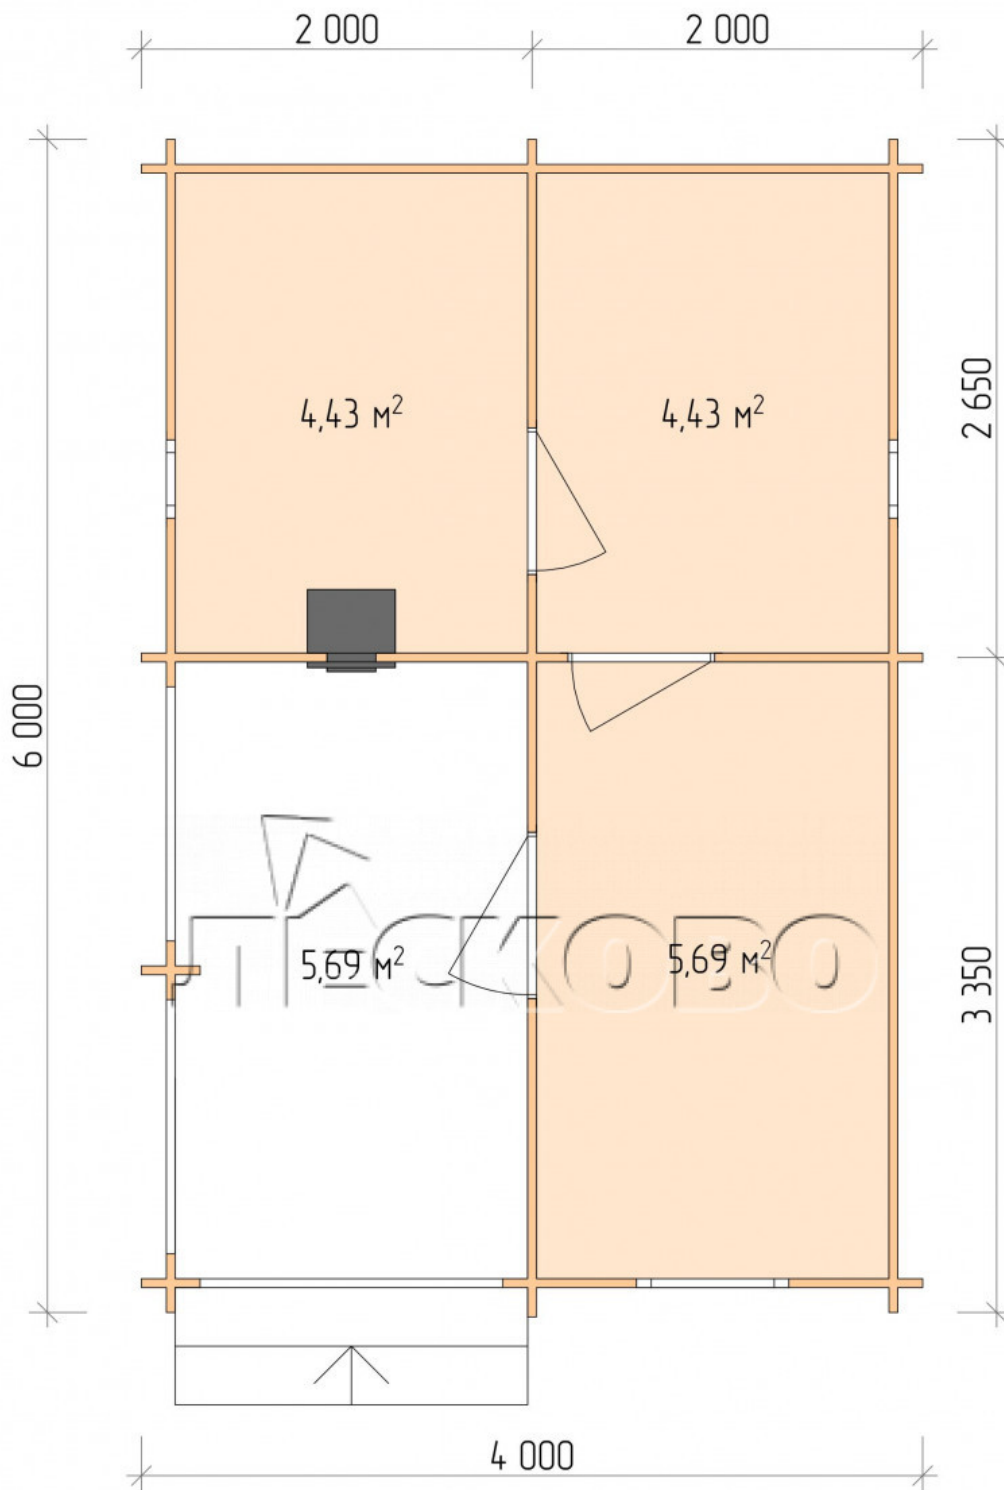

Outdoor sauna "BK" series 4×6

Project Dimensions

4 × 6 / 21.1 m²

Full house set

4,130 €

Timber

45 MM

65 MM
+ 1,008 €

Project planning

4 000

6 000

Разрез

House Kit

- Wall kit: 44 × 145 mm mini-chamber drying chamber with bowls for the project. The material of the tree is spruce, pine (GOST 8486). Humidity 12-14%. The height of the walls is 2.16 m.;
- Logs, lower harness: board 45 × 145 mm chamber drying 10-12%;
- Floors: floorboard 35 mm., Chamber drying;
- Ceiling: imitation of a bar 20 × 135 mm, Chamber drying;

- Wooden windows, glass 4 mm, Single. Treatment with a colorless antiseptic. Hardware;

0.40×0.38 м.2 шт.

0.87×0.78 м.1 шт.

- Wooden doors;

0.84×1.885 м.

bath.2 шт.

0.84×1.885 м.

glass.1 шт.

7. Platbands: dry planed board 20 × 100 mm;

8. Roof: shingles;

9. Skirting board 35 mm.

+7 (4942) 499-770

156014, г. Кострома, ул. Базовая, д. 8