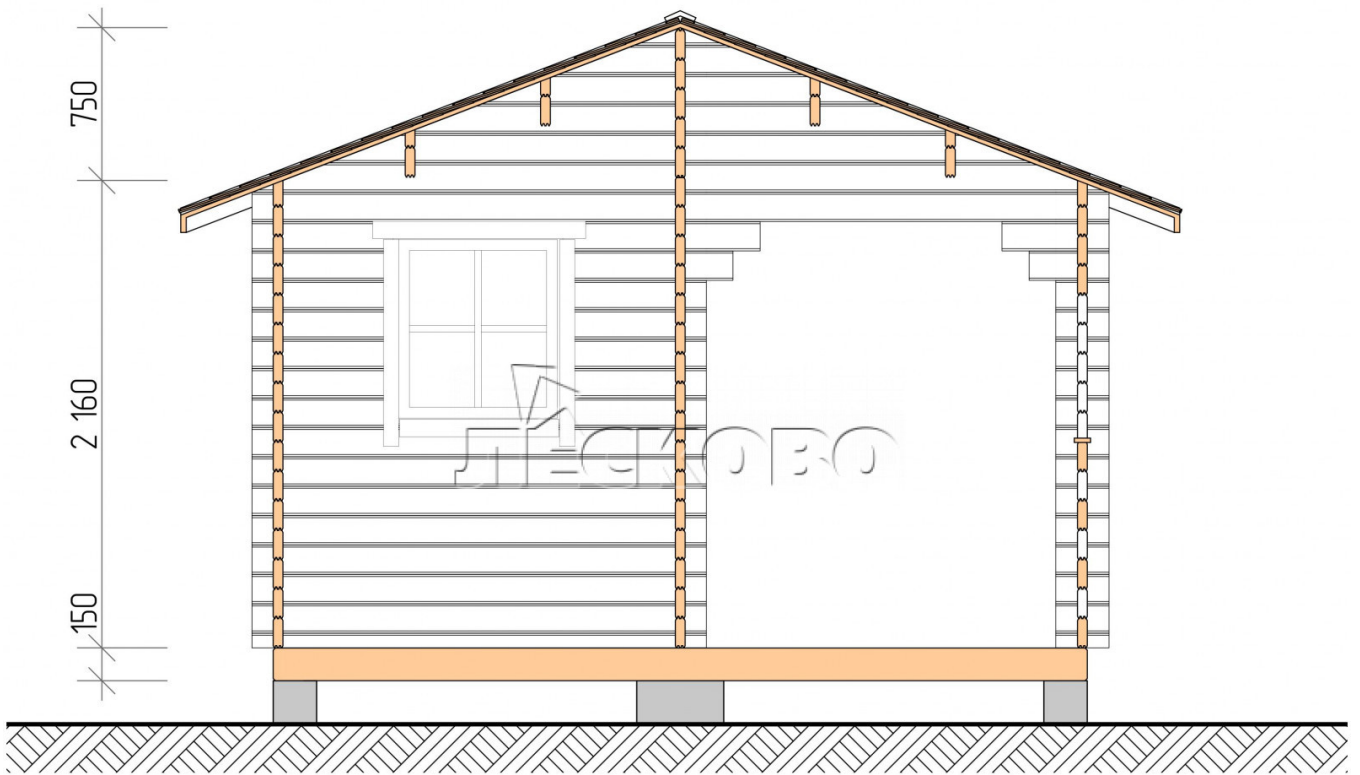

## Outdoor sauna "BK" series 4×6

Project Dimensions

4 × 6 / 21.1 m<sup>2</sup>

Full house set

**5,070 €**

# Разрез

## House Kit

- Wall kit: 44 × 145 mm mini-chamber drying chamber with bowls for the project. The material of the tree is spruce, pine (GOST 8486). Humidity 12-14%. The height of the walls is 2.16 m.;
- Logs, lower harness: board 45 × 145 mm chamber drying 10-12%;
- Floors: floorboard 35 mm., Chamber drying;
- Ceiling: imitation of a bar 20 × 135 mm, Chamber drying;