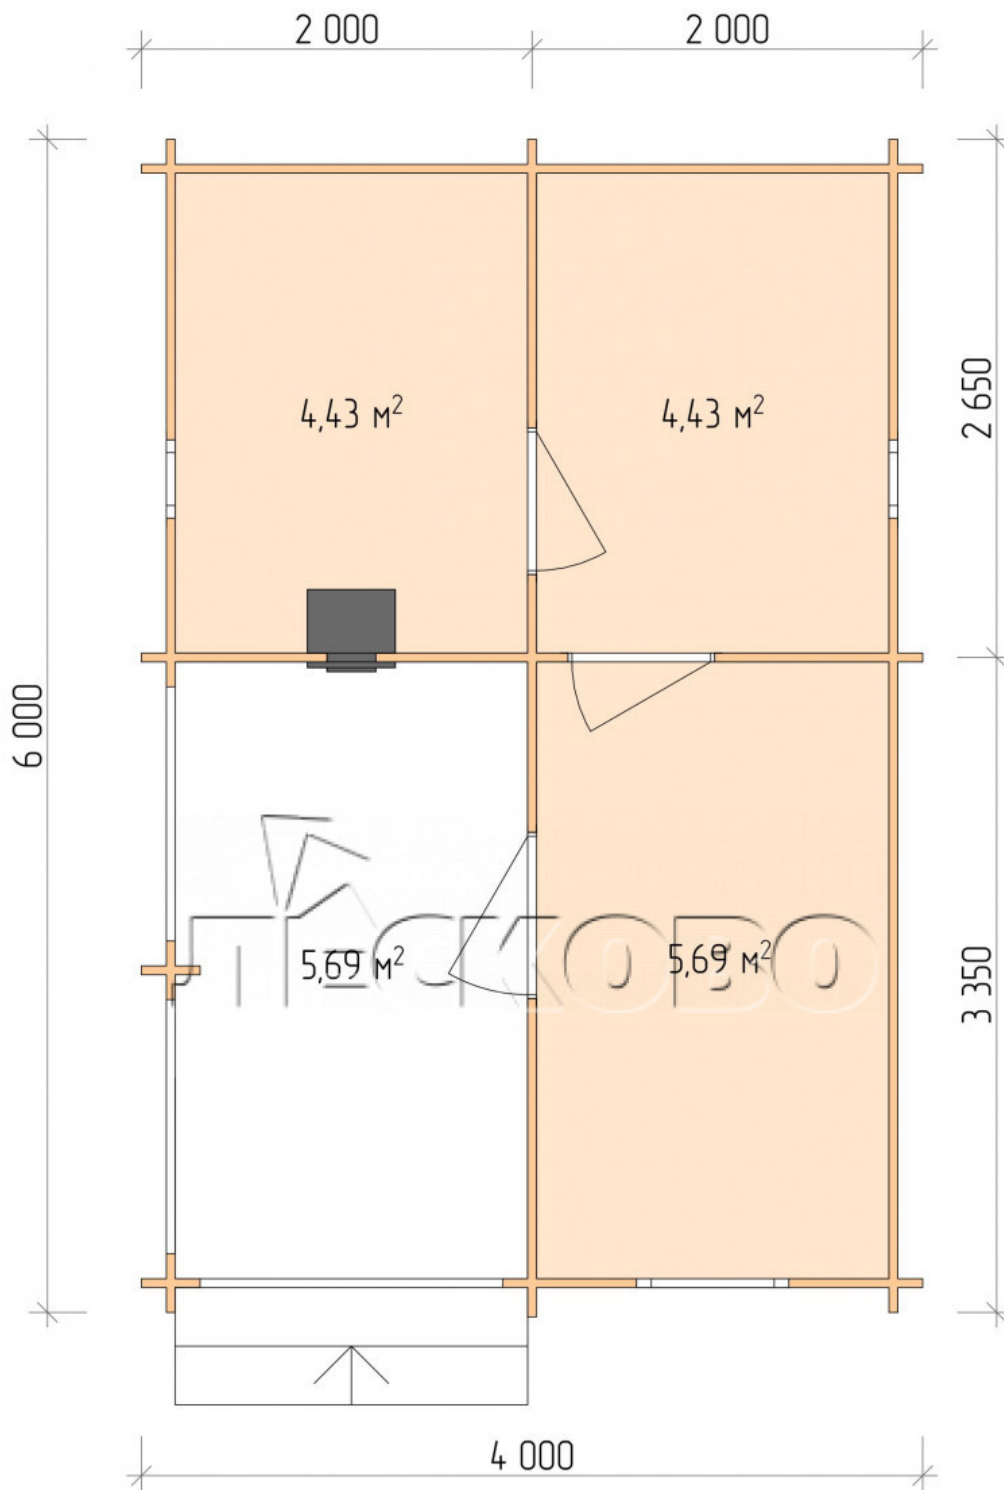

Outdoor sauna "BK" series 4×6

Project Dimensions

4 × 6 / 21.1 m²

Full house set

4,283 €

Timber

45 mm

65 mm
+ 1,045 €

Project planning

4 000

6 000

Разрез

House Kit

- Wall kit: 44 × 145 mm mini-chamber drying chamber with bowls for the project. The material of the tree is spruce, pine (GOST 8486). Humidity 12-14%. The height of the walls is 2.16 m.;
- Logs, lower harness: board 45 × 145 mm chamber drying 10-12%;
- Floors: floorboard 35 mm., Chamber drying;
- Ceiling: imitation of a bar 20 × 135 mm, Chamber drying;

- Wooden windows, glass 4 mm, Single. Treatment with a colorless antiseptic. Hardware;

0.40×0.38 м.2 шт.

0.87×0.78 м.1 шт.

- Wooden doors;

0.84×1.885 м.

bath.2 шт.

0.84×1.885 м.

glass.1 шт.

7. Platbands: dry planed board 20 × 100 mm;

8. Roof: shingles;

9. Skirting board 35 mm.

+7 (4942) 499-770

156014, г. Кострома, ул. Базовая, д. 8