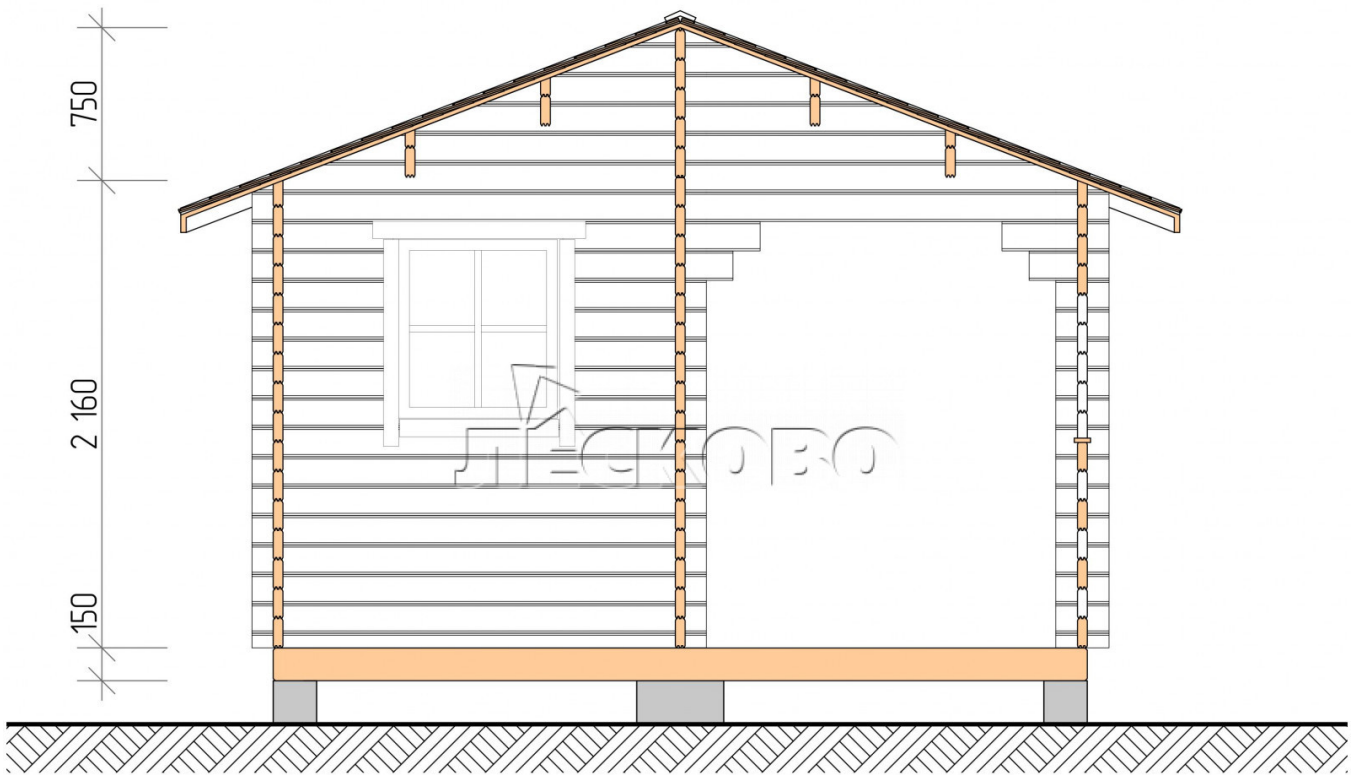

Outdoor sauna "BK" series 4×6

Project Dimensions

4 × 6 / 21.1 m²

Full house set

4,283 €

Timber

45 mm

65 mm
+ 1,045 €

Project planning

4 000

6 000

Разрез

House Kit

- Wall kit: 44 × 145 mm mini-chamber drying chamber with bowls for the project. The material of the tree is spruce, pine (GOST 8486). Humidity 12-14%. The height of the walls is 2.16 m.;
- Logs, lower harness: board 45 × 145 mm chamber drying 10-12%;
- Floors: floorboard 35 mm., Chamber drying;
- Ceiling: imitation of a bar 20 × 135 mm, Chamber drying;

- Wooden windows, glass 4 mm, Single. Treatment with a colorless antiseptic. Hardware;

0.40×0.38 м.2 шт.

0.87×0.78 м.1 шт.

- Wooden doors;

0.84×1.885 м.

bath.2 шт.

0.84×1.885 м.

glass.1 шт.