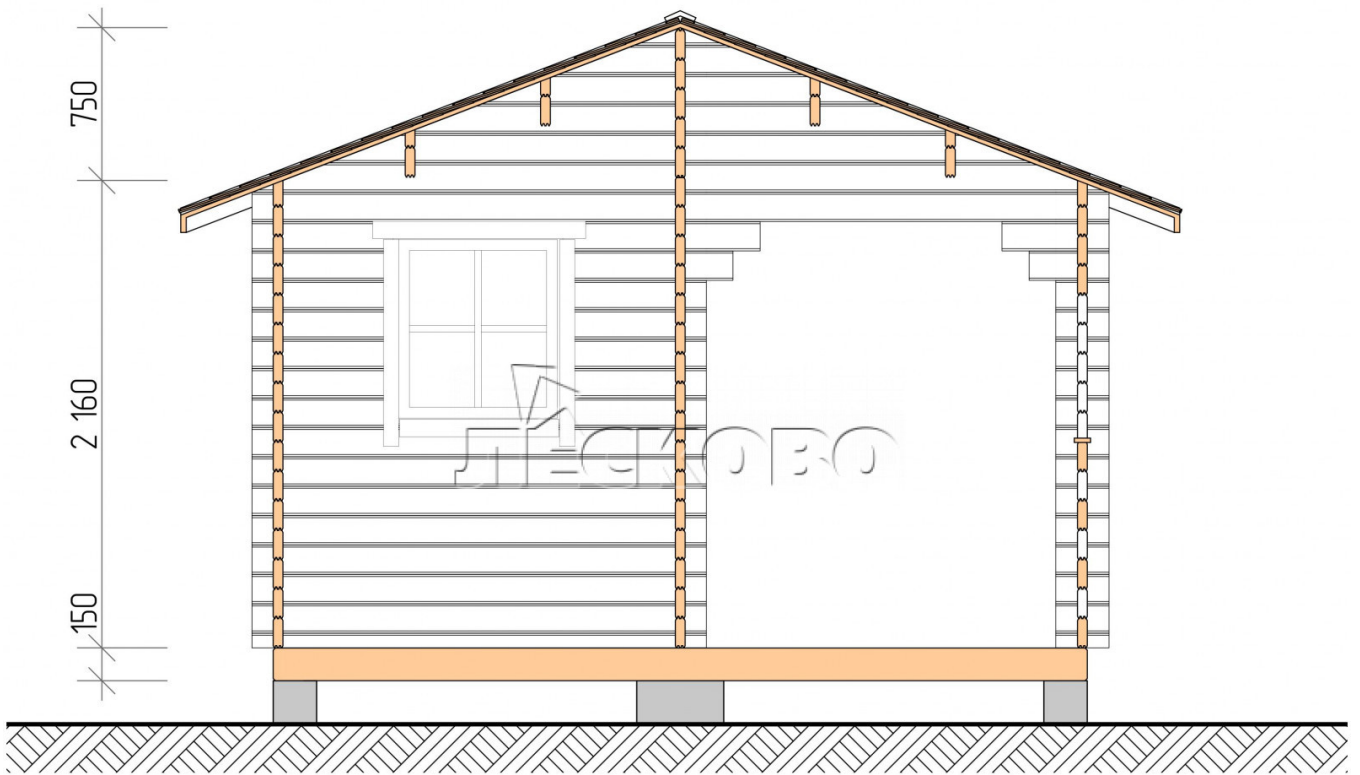

Outdoor sauna "BK" series 4×5

Project Dimensions

4 × 5 / 17.4 m²

Full house set

3,578 €

Timber

45 mm

65 mm
+ 879 €

Project planning

4 000

5 000

Разрез

House Kit

- Wall kit: 44 × 145 mm mini-chamber drying chamber with bowls for the project. The material of the tree is spruce, pine (GOST 8486). Humidity 12-14%. The height of the walls is 2.16 m.;
- Logs, lower harness: board 45 × 145 mm chamber drying 10-12%;
- Floors: floorboard 35 mm., Chamber drying;
- Ceiling: imitation of a bar 20 × 135 mm, Chamber drying;
- Wooden windows, glass 4 mm, Single. Treatment with a colorless antiseptic. Hardware;

0.40×0.38 м.2 шт.

0.87×0.78 м.1 шт.

- Wooden doors;

0.84×1.885 м.

bath.2 шт.

0.84×1.885 м.

glass.1 шт.

7. Platbands: dry planed board 20 × 100 mm;