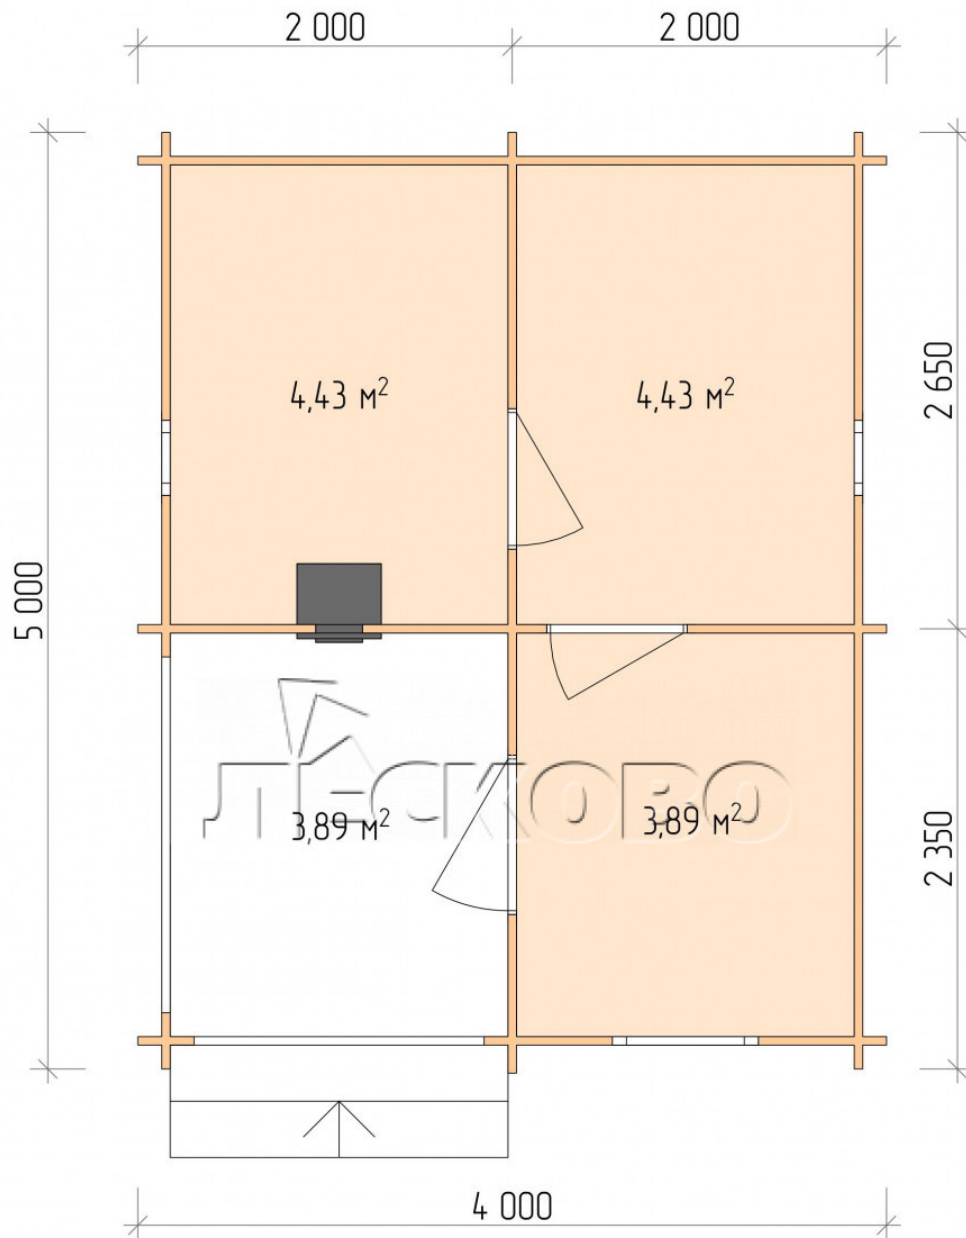

Outdoor sauna "BK" series 4×5

Project Dimensions

4 × 5 / 17.4 m²

Full house set

4,484 €

Timber

45 MM

65 MM
+ 1,098 €

Project planning

4 000

5 000

Разрез

House Kit

- Wall kit: 44 × 145 mm mini-chamber drying chamber with bowls for the project. The material of the tree is spruce, pine (GOST 8486). Humidity 12-14%. The height of the walls is 2.16 m.;
- Logs, lower harness: board 45 × 145 mm chamber drying 10-12%;
- Floors: floorboard 35 mm., Chamber drying;
- Ceiling: imitation of a bar 20 × 135 mm, Chamber drying;
- Wooden windows, glass 4 mm, Single. Treatment with a colorless antiseptic. Hardware;

0.40×0.38 м.2 шт.

0.87×0.78 м.1 шт.

- Wooden doors;

0.84×1.885 м.

bath.2 шт.

0.84×1.885 м.

glass.1 шт.

7. Platbands: dry planed board 20 × 100 mm;