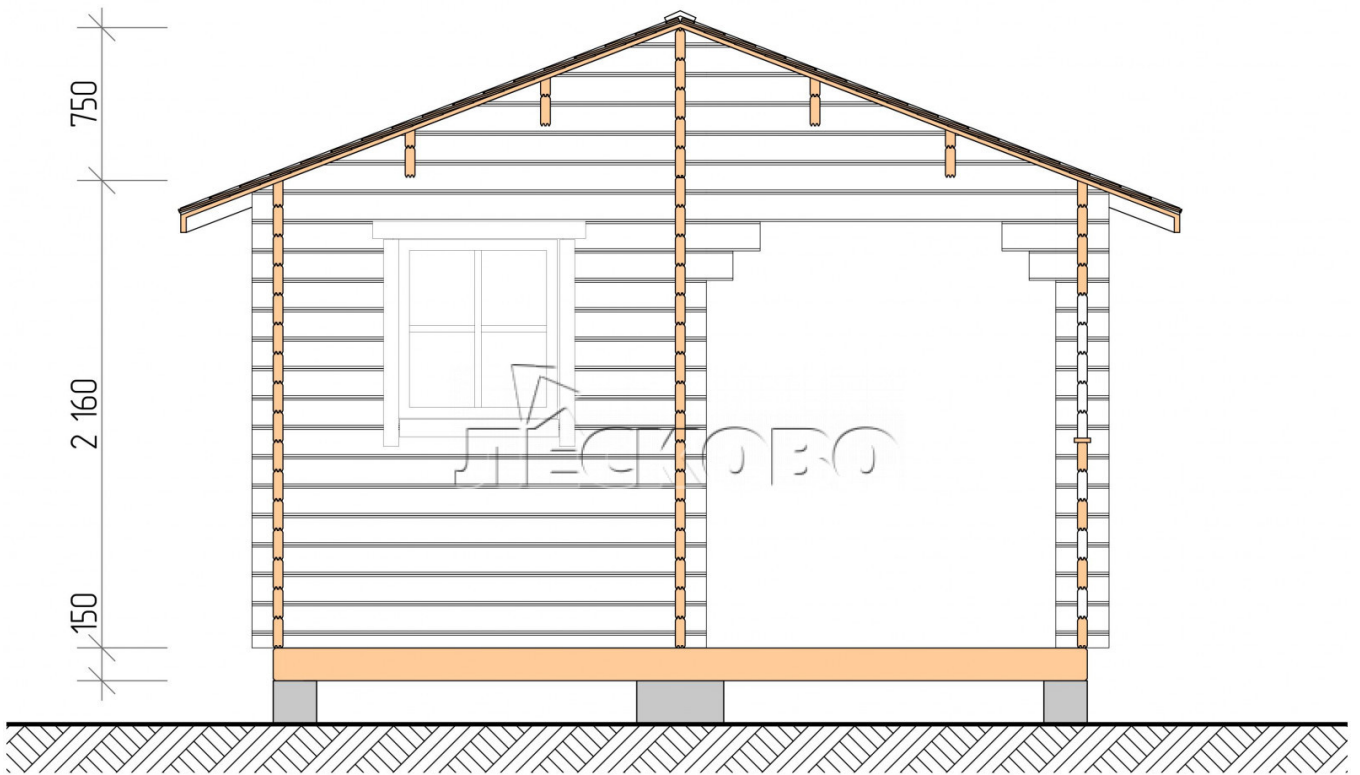

Outdoor sauna "BK" series 4×5

Project Dimensions

4 × 5 / 17.4 m²

Full house set

4,484 €

Timber

45 MM

65 MM
+ 1,098 €

Project planning

4 000

5 000

Разрез

House Kit

- Wall kit: 44 × 145 mm mini-chamber drying chamber with bowls for the project. The material of the tree is spruce, pine (GOST 8486). Humidity 12-14%. The height of the walls is 2.16 m.;
- Logs, lower harness: board 45 × 145 mm chamber drying 10-12%;
- Floors: floorboard 35 mm., Chamber drying;
- Ceiling: imitation of a bar 20 × 135 mm, Chamber drying;
- Wooden windows, glass 4 mm, Single. Treatment with a colorless antiseptic. Hardware;

0.40×0.38 м.2 шт.

0.87×0.78 м.1 шт.

- Wooden doors;

0.84×1.885 м.

bath.2 шт.

0.84×1.885 м.

glass.1 шт.

7. Platbands: dry planed board 20 × 100 mm;