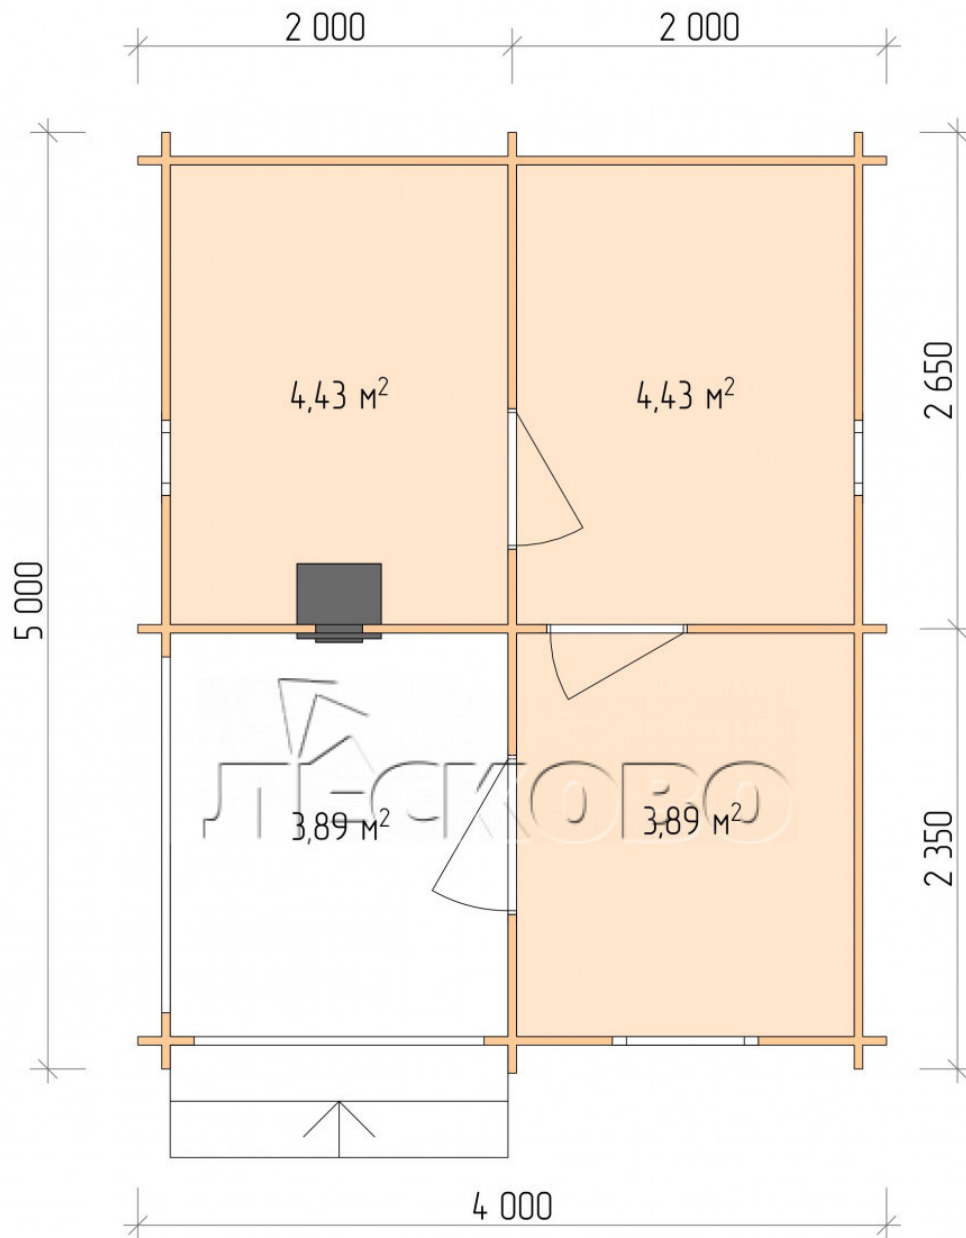

Outdoor sauna "BK" series 4×5

Project Dimensions

4 × 5 / 17.4 m²

Full house set

3,767 €

Timber

45 MM

65 MM
+ 925 €

Project planning

4 000

5 000

Разрез

House Kit

- Wall kit: 44 × 145 mm mini-chamber drying chamber with bowls for the project. The material of the tree is spruce, pine (GOST 8486). Humidity 12-14%. The height of the walls is 2.16 m.;
- Logs, lower harness: board 45 × 145 mm chamber drying 10-12%;
- Floors: floorboard 35 mm., Chamber drying;
- Ceiling: imitation of a bar 20 × 135 mm, Chamber drying;
- Wooden windows, glass 4 mm, Single. Treatment with a colorless antiseptic. Hardware;

0.40×0.38 м.2 шт.

0.87×0.78 м.1 шт.

- Wooden doors;

0.84×1.885 м.

bath.2 шт.

0.84×1.885 м.

glass.1 шт.

7. Platbands: dry planed board 20 × 100 mm;