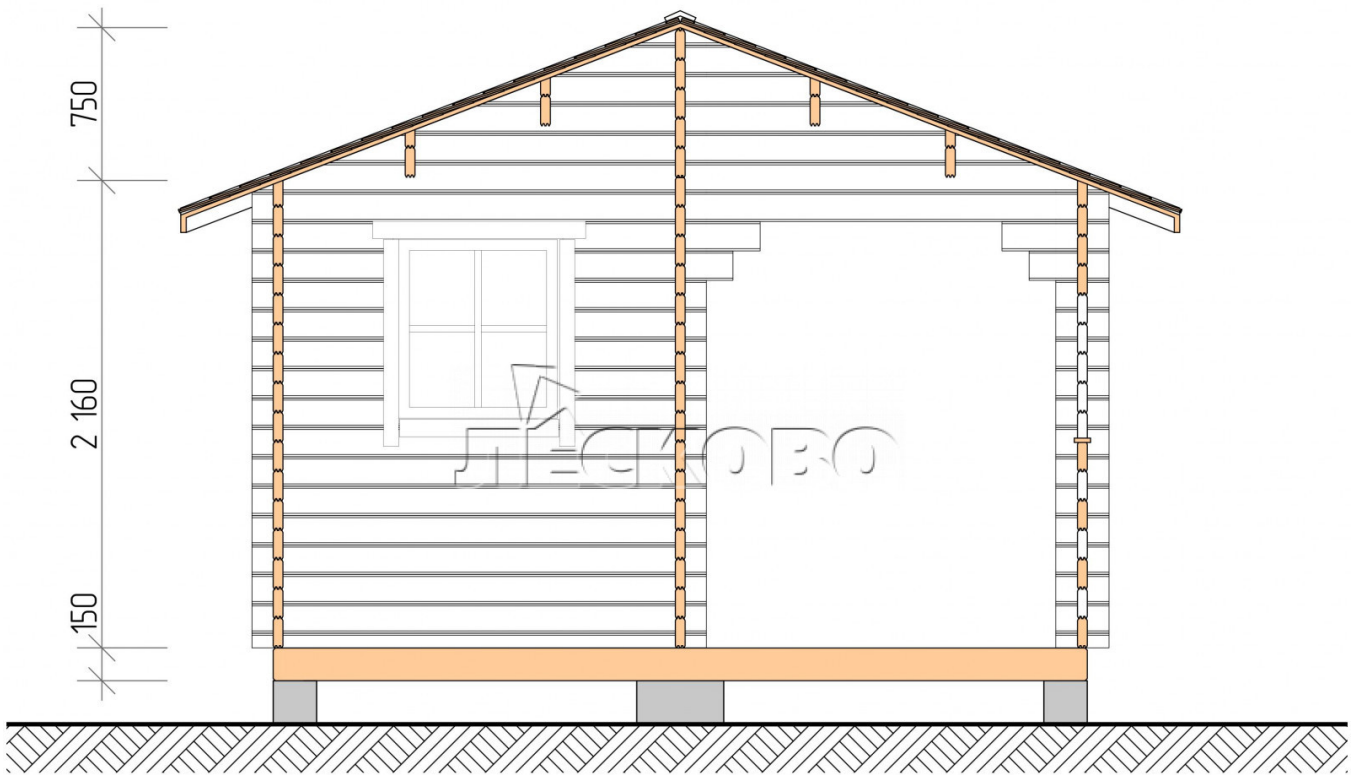

Outdoor sauna "BK" series 4×5

Project Dimensions

4 × 5 / 17.4 m²

Full house set

3,767 €

Timber

45 MM

65 MM
+ 925 €

Project planning

4 000

5 000

Разрез

House Kit

- Wall kit: 44 × 145 mm mini-chamber drying chamber with bowls for the project. The material of the tree is spruce, pine (GOST 8486). Humidity 12-14%. The height of the walls is 2.16 m.;
- Logs, lower harness: board 45 × 145 mm chamber drying 10-12%;
- Floors: floorboard 35 mm., Chamber drying;
- Ceiling: imitation of a bar 20 × 135 mm, Chamber drying;
- Wooden windows, glass 4 mm, Single. Treatment with a colorless antiseptic. Hardware;

0.40×0.38 м.2 шт.

0.87×0.78 м.1 шт.

- Wooden doors;

0.84×1.885 м.

bath.2 шт.

0.84×1.885 м.

glass.1 шт.

7. Platbands: dry planed board 20 × 100 mm;