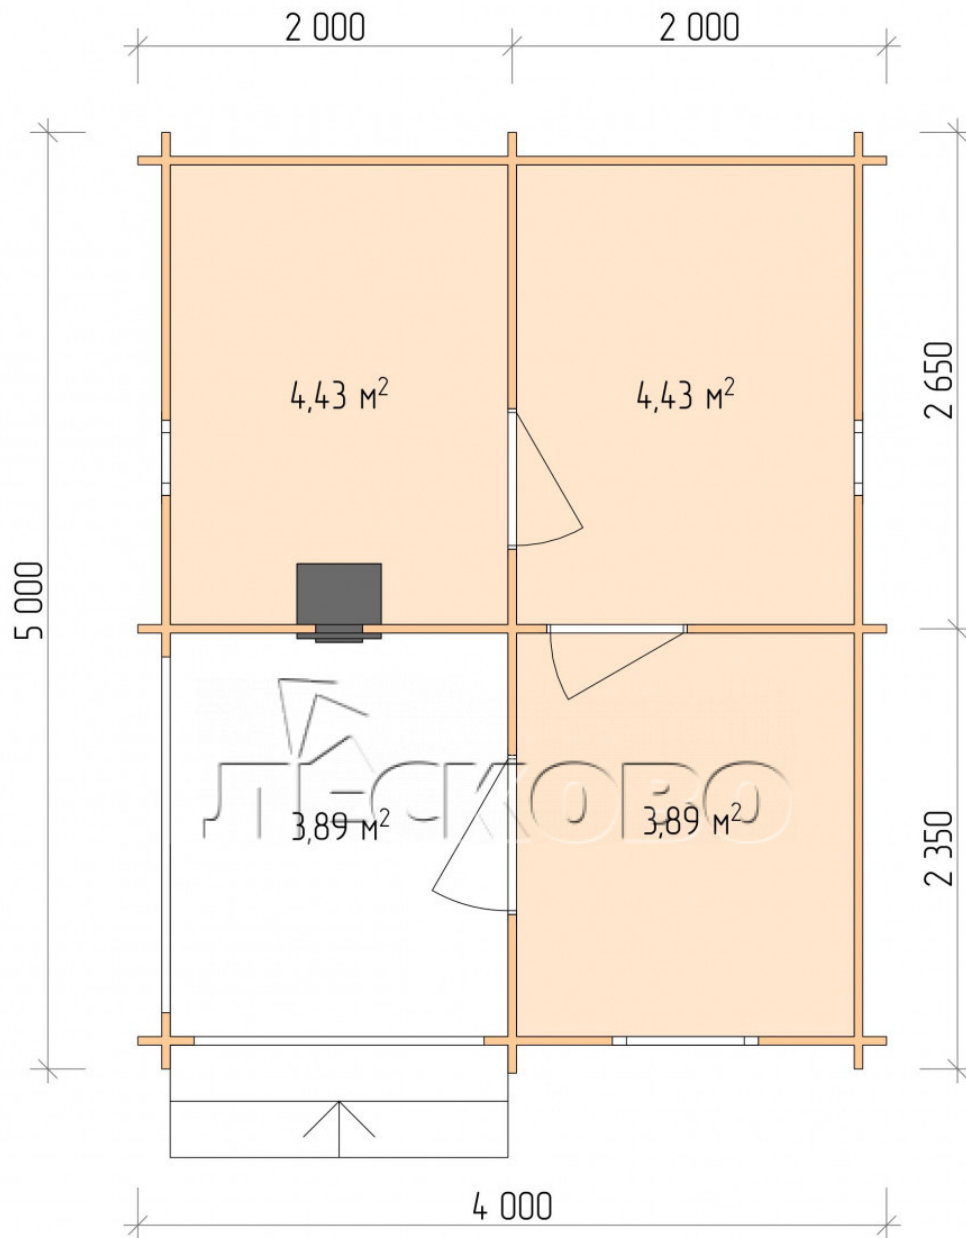

Outdoor sauna "BK" series 4×5

Project Dimensions

4 × 5 / 17.4 m²

Full house set

3,578 €

Timber

45 mm

65 mm
+ 879 €

Project planning

4 000

5 000

Разрез

House Kit

- Wall kit: 44 × 145 mm mini-chamber drying chamber with bowls for the project. The material of the tree is spruce, pine (GOST 8486). Humidity 12-14%. The height of the walls is 2.16 m.;
- Logs, lower harness: board 45 × 145 mm chamber drying 10-12%;
- Floors: floorboard 35 mm., Chamber drying;
- Ceiling: imitation of a bar 20 × 135 mm, Chamber drying;
- Wooden windows, glass 4 mm, Single. Treatment with a colorless antiseptic. Hardware;

0.40×0.38 м.2 шт.

0.87×0.78 м.1 шт.

- Wooden doors;

0.84×1.885 м.

bath.2 шт.

0.84×1.885 м.

glass.1 шт.

7. Platbands: dry planed board 20 × 100 mm;