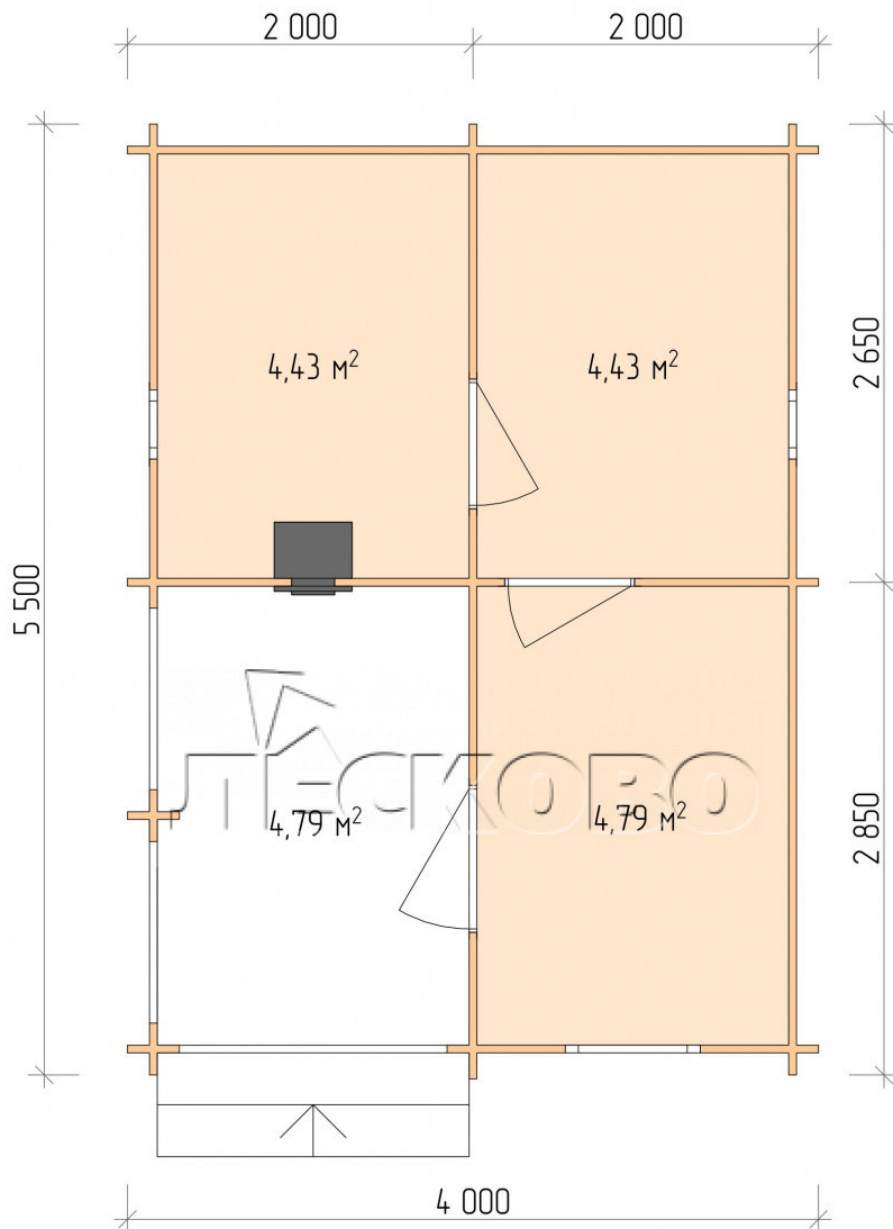

House Kit

- Wall kit: 44 × 145 mm mini-chamber drying chamber with bowls for the project. The material of the tree is spruce, pine (GOST 8486). Humidity 12-14%. The height of the walls is 2.16 m.;
- Logs, lower harness: board 45 × 145 mm chamber drying 10-12%;
- Floors: floorboard 35 mm., Chamber drying;
- Ceiling: imitation of a bar 20 × 135 mm, Chamber drying;
- Wooden windows, glass 4 mm, Single. Treatment with a colorless antiseptic. Hardware;