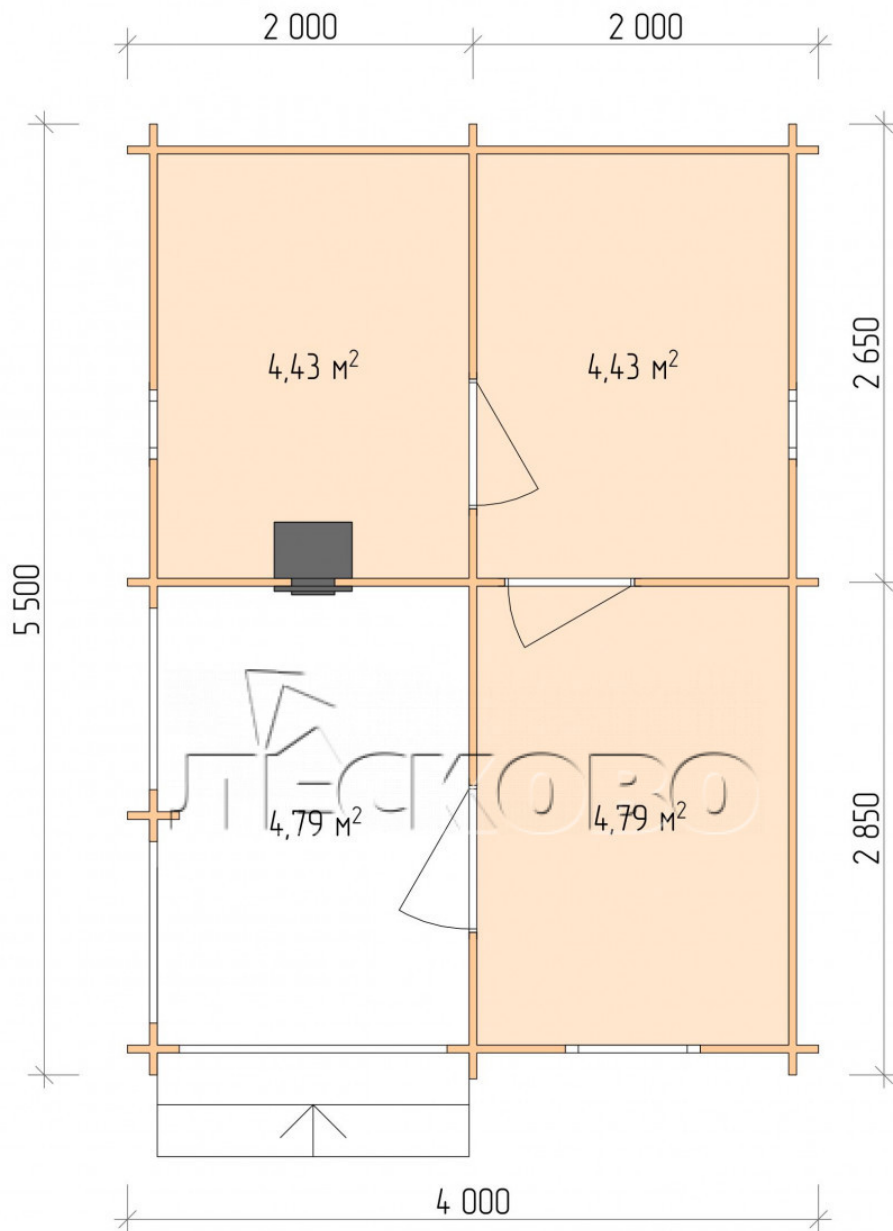

Outdoor sauna "BK" series 4×5.5

Project Dimensions

4 × 5.5 / 19.3 m²

Full house set

4,015 €

Timber

45 MM

65 MM
+ 989 €

Project planning

Разрез

House Kit

- Wall kit: 44 × 145 mm mini-chamber drying chamber with bowls for the project. The material of the tree is spruce, pine (GOST 8486). Humidity 12-14%. The height of the walls is 2.16 m.;
- Logs, lower harness: board 45 × 145 mm chamber drying 10-12%;
- Floors: floorboard 35 mm., Chamber drying;
- Ceiling: imitation of a bar 20 × 135 mm, Chamber drying;
- Wooden windows, glass 4 mm, Single. Treatment with a colorless antiseptic. Hardware;

0.40×0.38 м.2 шт.

0.87×0.78 м.1 шт.

- Wooden doors;

0.84×1.885 м.

bath.2 шт.

0.84×1.885 м.

glass.1 шт.

7. Platbands: dry planed board 20 × 100 mm;