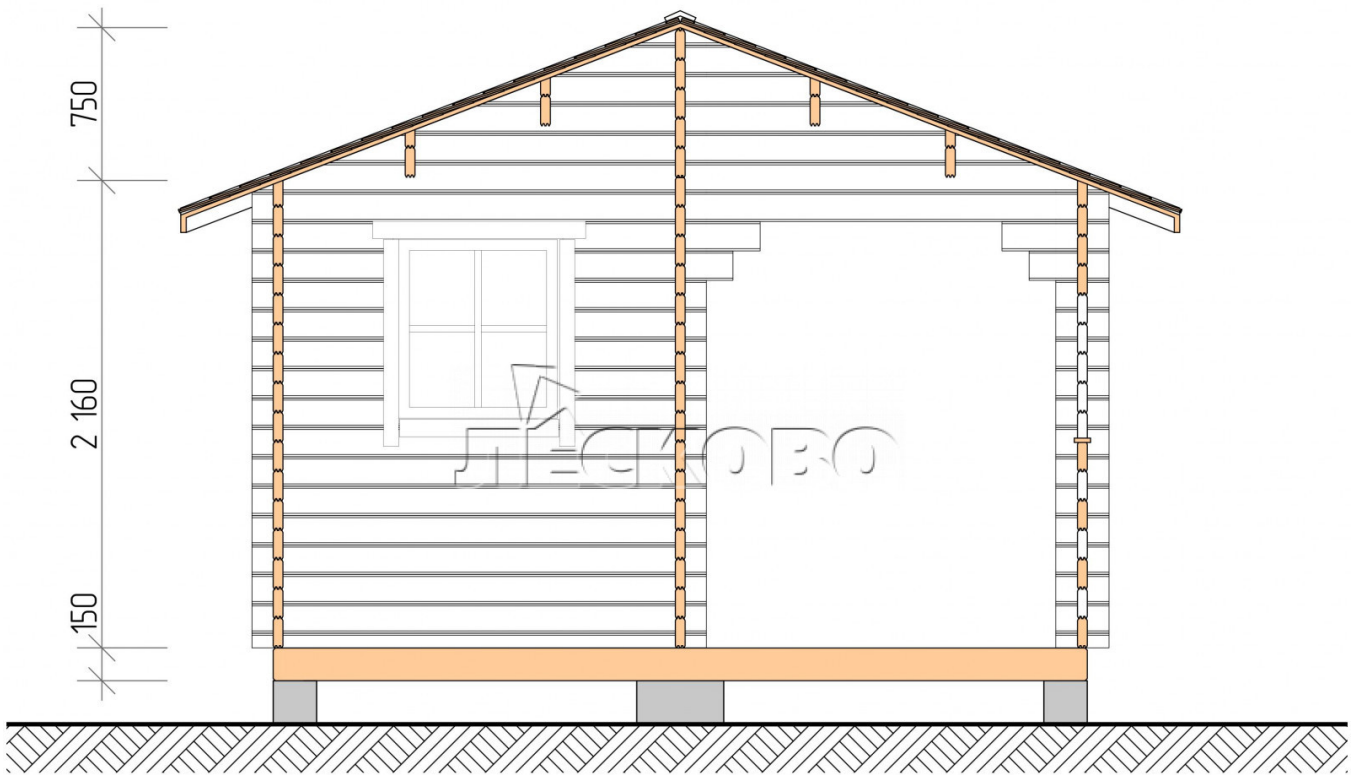

Outdoor sauna "BK" series 4×5.5

Project Dimensions

4 × 5.5 / 19.3 m²

Full house set

4,015 €

Timber

45 MM

65 MM
+ 989 €

Project planning

Разрез

House Kit

- Wall kit: 44 × 145 mm mini-chamber drying chamber with bowls for the project. The material of the tree is spruce, pine (GOST 8486). Humidity 12-14%. The height of the walls is 2.16 m.;
- Logs, lower harness: board 45 × 145 mm chamber drying 10-12%;
- Floors: floorboard 35 mm., Chamber drying;
- Ceiling: imitation of a bar 20 × 135 mm, Chamber drying;
- Wooden windows, glass 4 mm, Single. Treatment with a colorless antiseptic. Hardware;

0.40×0.38 м.2 шт.

0.87×0.78 м.1 шт.

- Wooden doors;

0.84×1.885 м.

bath.2 шт.

0.84×1.885 м.

glass.1 шт.

7. Platbands: dry planed board 20 × 100 mm;