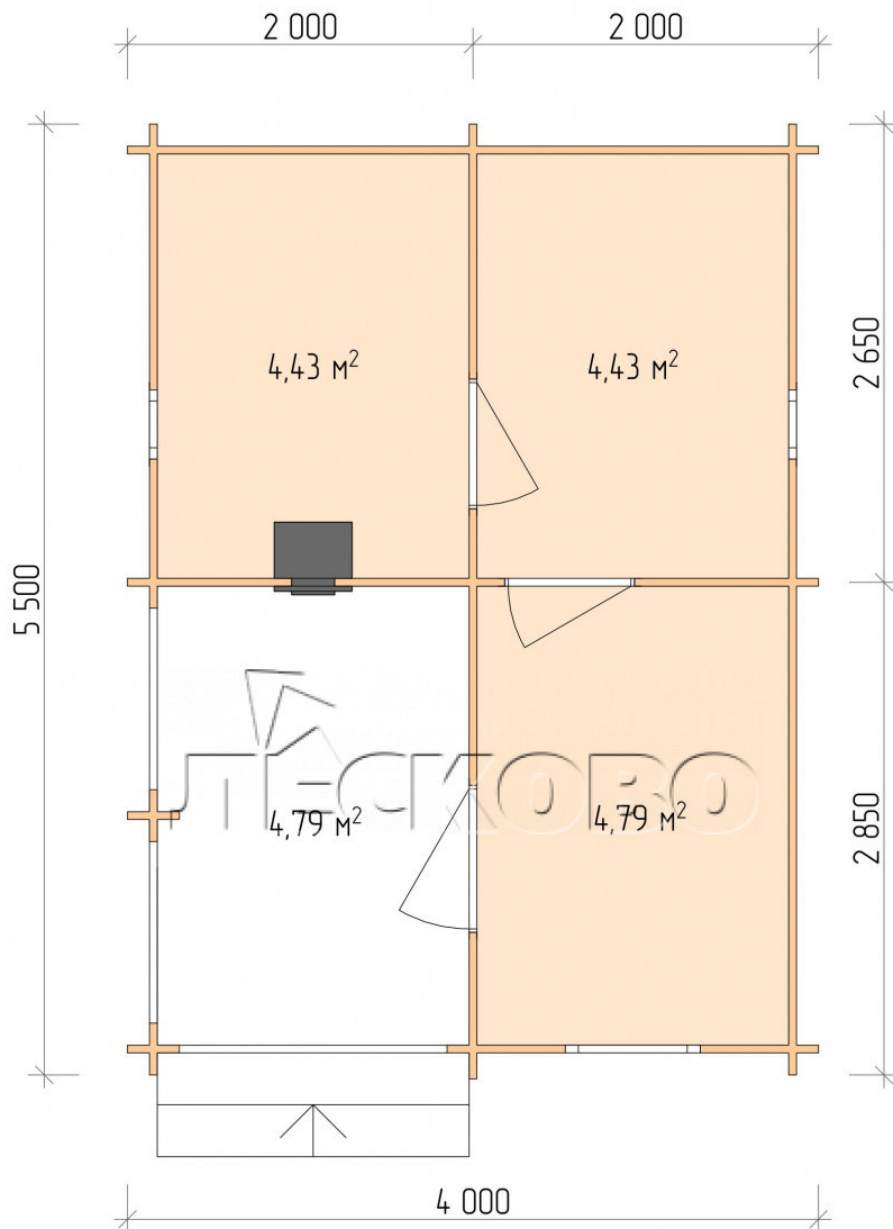

## Outdoor sauna "BK" series 4×5.5

Project Dimensions

4 × 5.5 / 19.3 m<sup>2</sup>

Full house set

**4,768 €**

# Разрез

## House Kit

- Wall kit: 44 × 145 mm mini-chamber drying chamber with bowls for the project. The material of the tree is spruce, pine (GOST 8486). Humidity 12-14%. The height of the walls is 2.16 m.;
- Logs, lower harness: board 45 × 145 mm chamber drying 10-12%;
- Floors: floorboard 35 mm., Chamber drying;
- Ceiling: imitation of a bar 20 × 135 mm, Chamber drying;
- Wooden windows, glass 4 mm, Single. Treatment with a colorless antiseptic. Hardware;

0.40×0.38 м.2 шт.

0.87×0.78 м.1 шт.

- Wooden doors;

0.84×1.885 м.

bath.2 шт.

0.84×1.885 м.

glass.1 шт.

7. Platbands: dry planed board 20 × 100 mm;