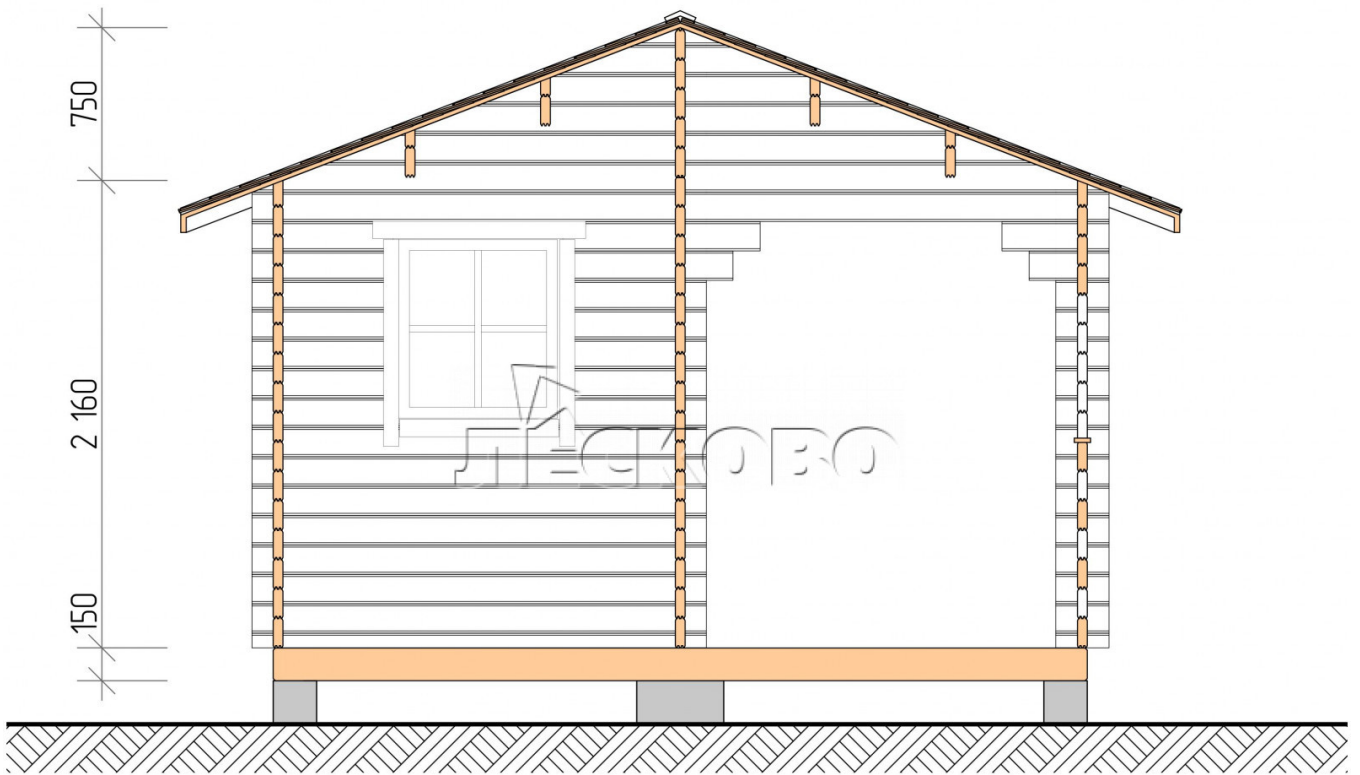

## Outdoor sauna "BK" series 4×4

Project Dimensions

4 × 4 / 13.7 m<sup>2</sup>

Full house set

**3,320 €**

### Timber

45 MM

65 MM  
+ 805 €

# Разрез

## House Kit

- Wall kit: 44 × 145 mm mini-chamber drying chamber with bowls for the project. The material of the tree is spruce, pine (GOST 8486). Humidity 12-14%. The height of the walls is 2.16 m.;
- Logs, lower harness: board 45 × 145 mm chamber drying 10-12%;
- Floors: floorboard 35 mm., Chamber drying;
- Ceiling: imitation of a bar 20 × 135 mm, Chamber drying;
- Wooden windows, glass 4 mm, Single. Treatment with a colorless antiseptic. Hardware;