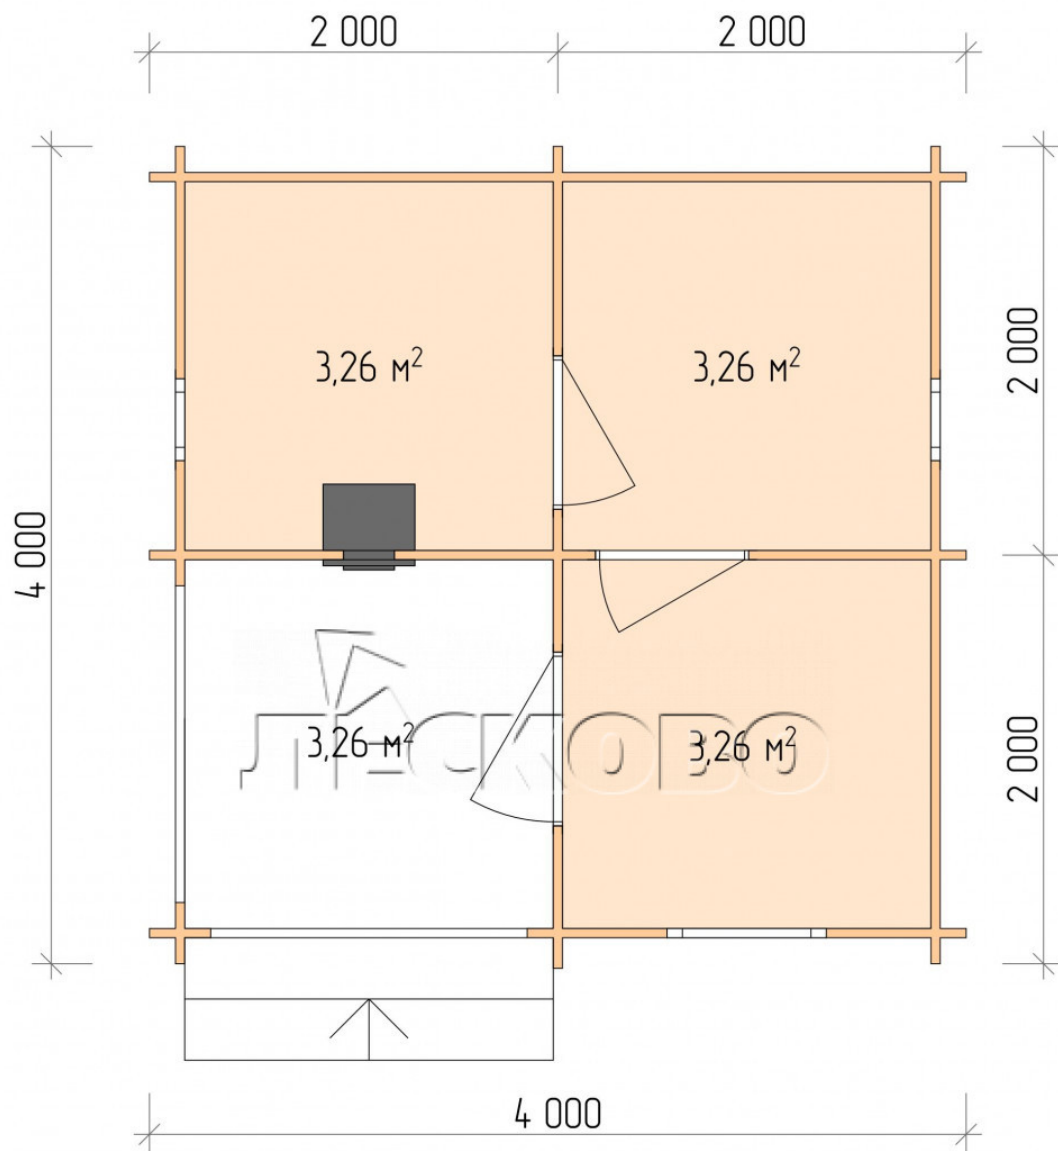

Outdoor sauna "BK" series 4×4

Project Dimensions

4 × 4 / 13.7 m²

Full house set

3,974 €

Timber

45 mm

65 mm
+ 956 €

Project planning

4 000

Разрез

House Kit

- Wall kit: 44 × 145 mm mini-chamber drying chamber with bowls for the project. The material of the tree is spruce, pine (GOST 8486). Humidity 12-14%. The height of the walls is 2.16 m.;
- Logs, lower harness: board 45 × 145 mm chamber drying 10-12%;
- Floors: floorboard 35 mm., Chamber drying;
- Ceiling: imitation of a bar 20 × 135 mm, Chamber drying;
- Wooden windows, glass 4 mm, Single. Treatment with a colorless antiseptic. Hardware;

0.40×0.38 м.2 шт.

0.87×0.78 м.1 шт.

- Wooden doors;

0.84×1.885 м.

bath.2 шт.

0.84×1.885 м.

glass.1 шт.

7. Platbands: dry planed board 20 × 100 mm;