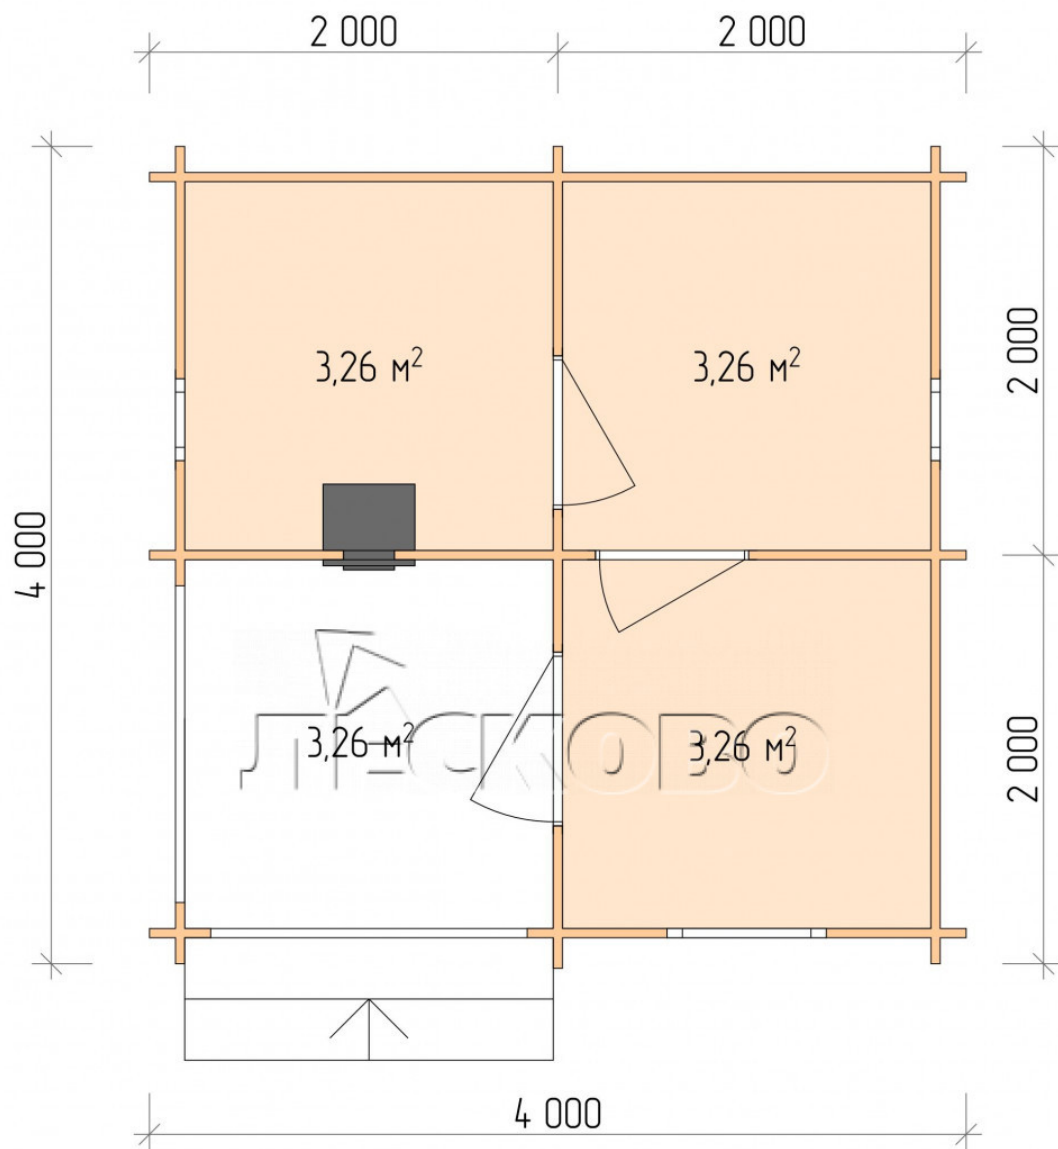

## Outdoor sauna "BK" series 4×4

Project Dimensions

4 × 4 / 13.7 m<sup>2</sup>

Full house set

**3,320 €**

# Разрез

## House Kit

- Wall kit: 44 × 145 mm mini-chamber drying chamber with bowls for the project. The material of the tree is spruce, pine (GOST 8486). Humidity 12-14%. The height of the walls is 2.16 m.;
- Logs, lower harness: board 45 × 145 mm chamber drying 10-12%;
- Floors: floorboard 35 mm., Chamber drying;
- Ceiling: imitation of a bar 20 × 135 mm, Chamber drying;
- Wooden windows, glass 4 mm, Single. Treatment with a colorless antiseptic. Hardware;

0.40×0.38 м.2 шт.

0.87×0.78 м.1 шт.

- Wooden doors;

0.84×1.885 м.

bath.2 шт.

0.84×1.885 м.

glass.1 шт.

7. Platbands: dry planed board 20 × 100 mm;