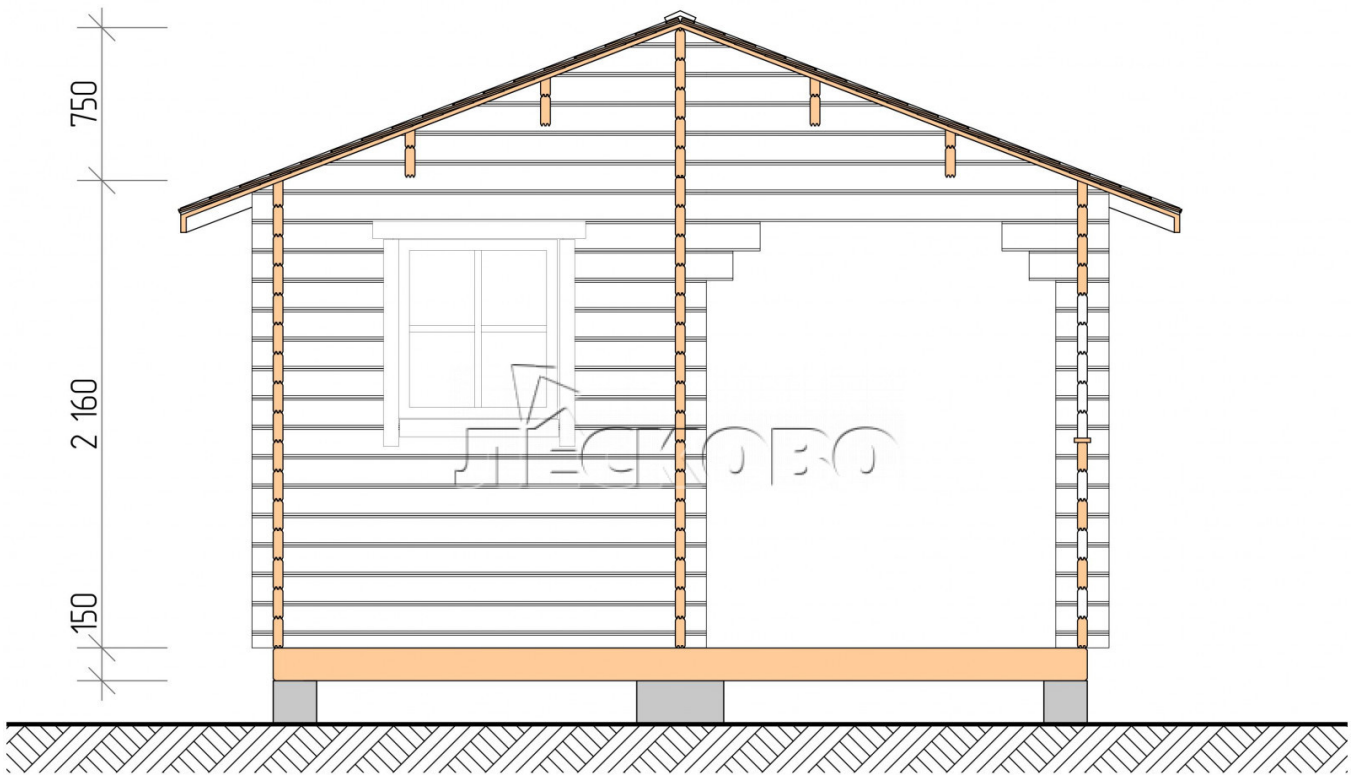

Outdoor sauna "BK" series 4×4

Project Dimensions

4 × 4 / 13.7 m²

Full house set

3,974 €

Timber

45 mm

65 mm
+ 956 €

Project planning

4 000

Разрез

House Kit

- Wall kit: 44 × 145 mm mini-chamber drying chamber with bowls for the project. The material of the tree is spruce, pine (GOST 8486). Humidity 12-14%. The height of the walls is 2.16 m.;
- Logs, lower harness: board 45 × 145 mm chamber drying 10-12%;
- Floors: floorboard 35 mm., Chamber drying;
- Ceiling: imitation of a bar 20 × 135 mm, Chamber drying;
- Wooden windows, glass 4 mm, Single. Treatment with a colorless antiseptic. Hardware;

0.40×0.38 м.2 шт.

0.87×0.78 м.1 шт.

- Wooden doors;

0.84×1.885 м.

bath.2 шт.

0.84×1.885 м.

glass.1 шт.

7. Platbands: dry planed board 20 × 100 mm;