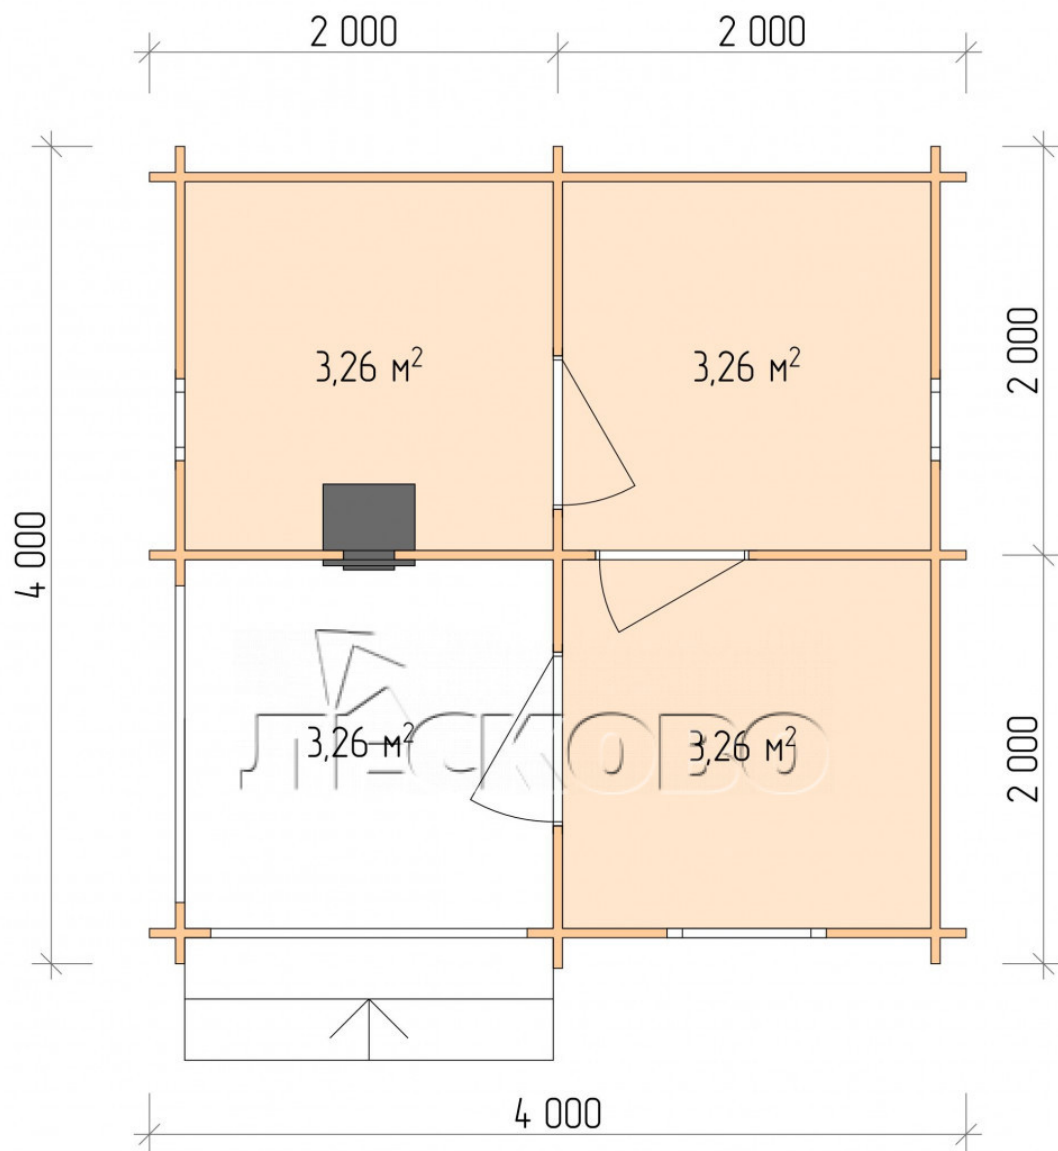

Outdoor sauna "BK" series 4×4

Project Dimensions

4 × 4 / 13.7 m²

Full house set

3,154 €

Timber

45 mm

65 mm
+ 765 €

Project planning

4 000

Разрез

House Kit

- Wall kit: 44 × 145 mm mini-chamber drying chamber with bowls for the project. The material of the tree is spruce, pine (GOST 8486). Humidity 12-14%. The height of the walls is 2.16 m.;
- Logs, lower harness: board 45 × 145 mm chamber drying 10-12%;
- Floors: floorboard 35 mm., Chamber drying;
- Ceiling: imitation of a bar 20 × 135 mm, Chamber drying;
- Wooden windows, glass 4 mm, Single. Treatment with a colorless antiseptic. Hardware;

0.40×0.38 м.2 шт.

0.87×0.78 м.1 шт.

- Wooden doors;

0.84×1.885 м.

bath.2 шт.

0.84×1.885 м.

glass.1 шт.

7. Platbands: dry planed board 20 × 100 mm;