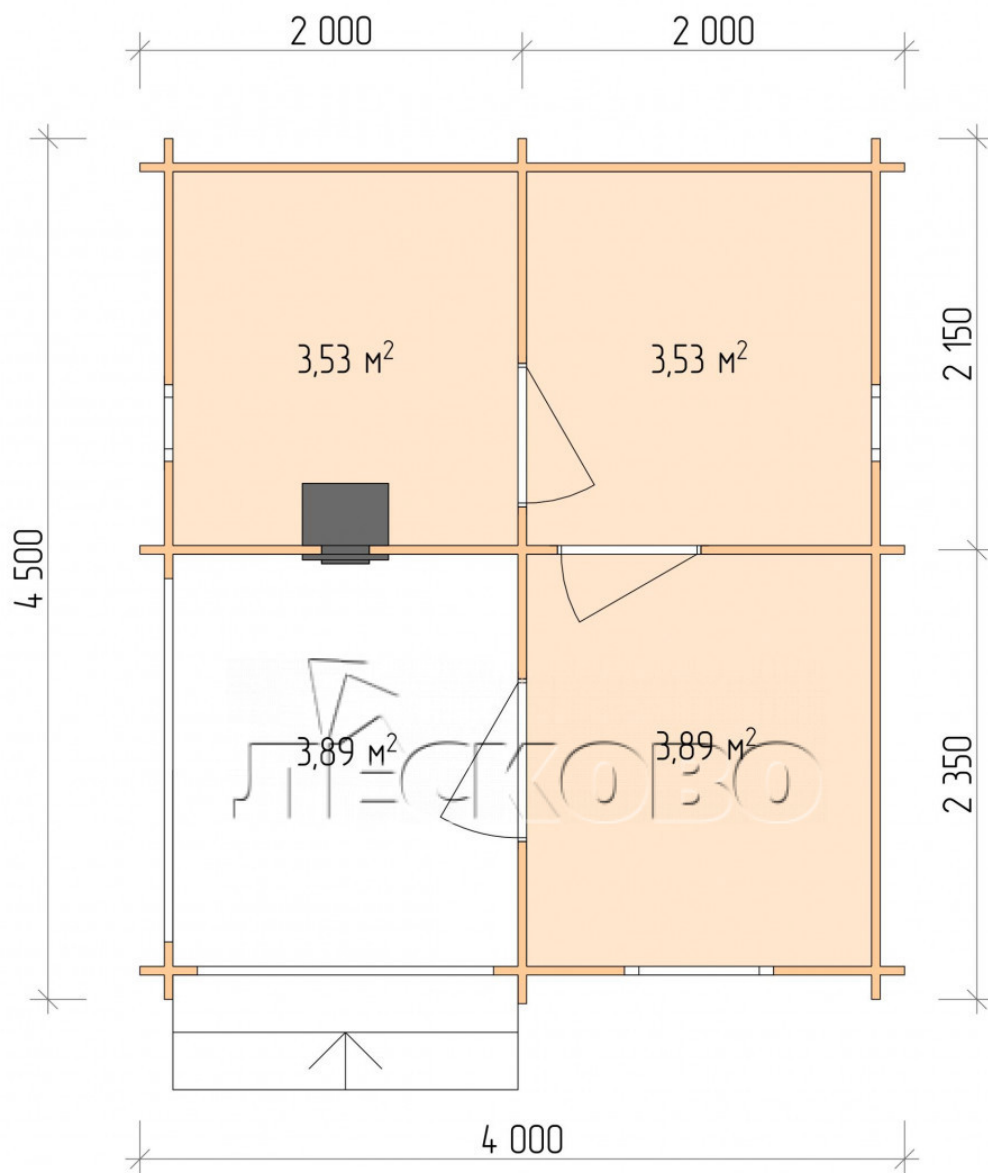

Outdoor sauna "BK" series 4×4.5

Project Dimensions

4 × 4.5 / 15.6 m²

Full house set

3,350 €

Timber

45 MM

65 MM
+ 818 €

Project planning

4 000

4 500

Разрез

House Kit

- Wall kit: 44 × 145 mm mini-chamber drying chamber with bowls for the project. The material of the tree is spruce, pine (GOST 8486). Humidity 12-14%. The height of the walls is 2.16 m.;
- Logs, lower harness: board 45 × 145 mm chamber drying 10-12%;
- Floors: floorboard 35 mm., Chamber drying;
- Ceiling: imitation of a bar 20 × 135 mm, Chamber drying;
- Wooden windows, glass 4 mm, Single. Treatment with a colorless antiseptic. Hardware;

0.40×0.38 м.2 шт.

0.87×0.78 м.1 шт.

- Wooden doors;

0.84×1.885 м.

bath.2 шт.

0.84×1.885 м.

glass.1 шт.

7. Platbands: dry planed board 20 × 100 mm;