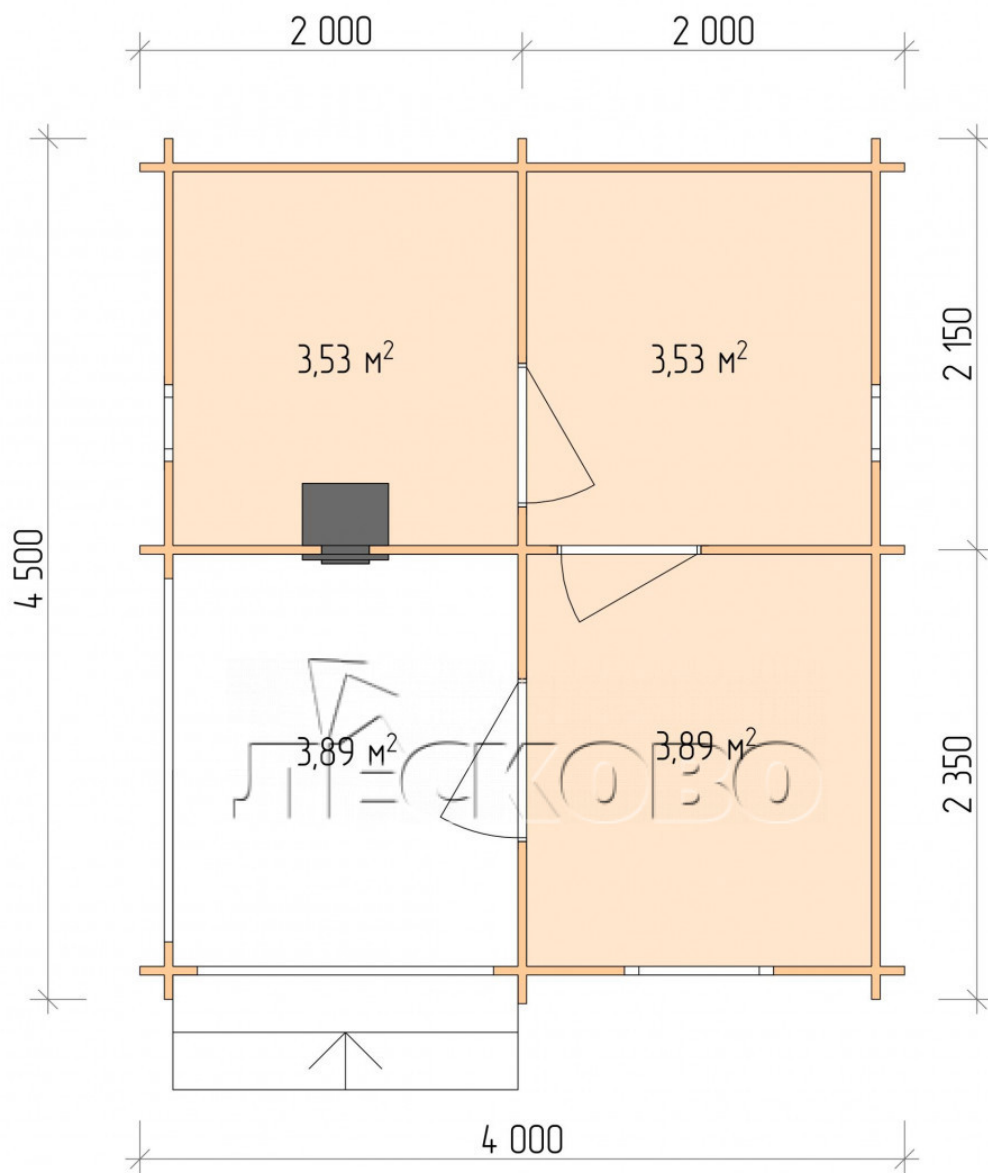

Outdoor sauna "BK" series 4×4.5

Project Dimensions

4 × 4.5 / 15.6 m²

Full house set

4,300 €

Timber

45 mm

65 mm
+ 1,045 €

Project planning

4 000

4 500

Разрез

House Kit

- Wall kit: 44 × 145 mm mini-chamber drying chamber with bowls for the project. The material of the tree is spruce, pine (GOST 8486). Humidity 12-14%. The height of the walls is 2.16 m.;
- Logs, lower harness: board 45 × 145 mm chamber drying 10-12%;
- Floors: floorboard 35 mm., Chamber drying;
- Ceiling: imitation of a bar 20 × 135 mm, Chamber drying;
- Wooden windows, glass 4 mm, Single. Treatment with a colorless antiseptic. Hardware;

0.40×0.38 м.2 шт.

0.87×0.78 м.1 шт.

- Wooden doors;

0.84×1.885 м.

bath.2 шт.

0.84×1.885 м.

glass.1 шт.

7. Platbands: dry planed board 20 × 100 mm;