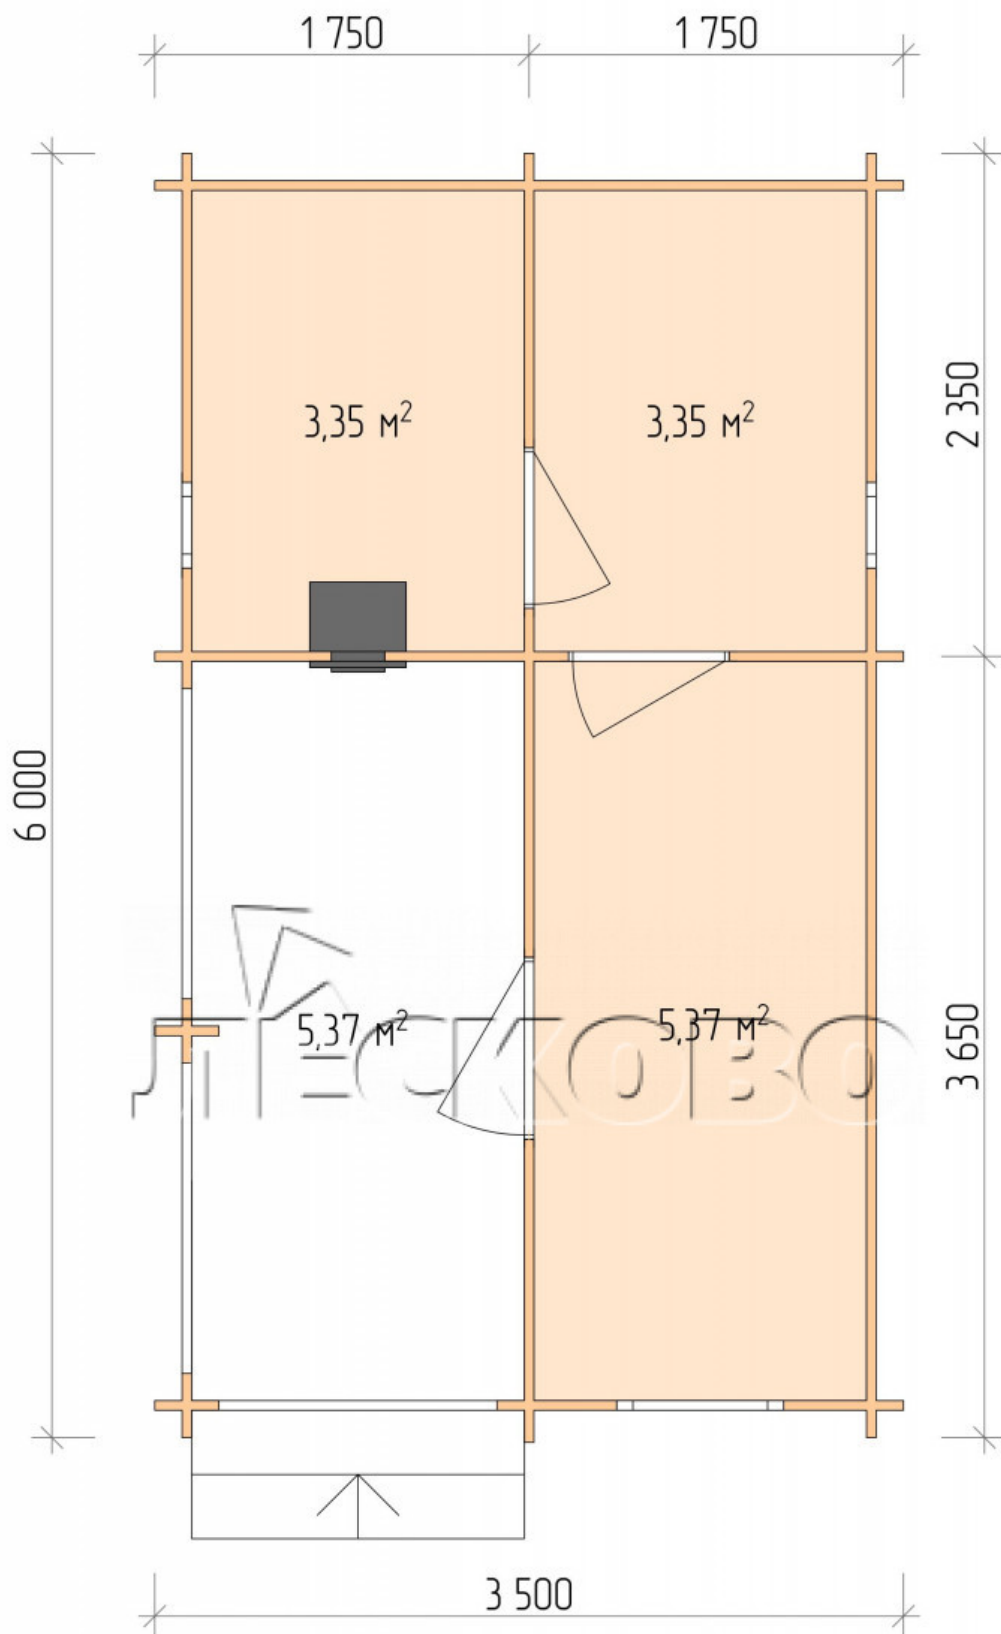

Outdoor sauna "BK" series 3.5×6

Project Dimensions

3.5 × 6 / 18.3 m²

Full house set

3,853 €

Timber

45 MM

65 MM
+ 886 €

Project planning

3 500

6 000

Разрез

House Kit

- Wall kit: 44 × 145 mm mini-chamber drying chamber with bowls for the project. The material of the tree is spruce, pine (GOST 8486). Humidity 12-14%. The height of the walls is 2.16 m.;

- Logs, lower harness: board 45 × 145 mm chamber drying 10-12%;
- Floors: floorboard 35 mm., Chamber drying;
- Ceiling: imitation of a bar 20 × 135 mm, Chamber drying;
- Wooden windows, glass 4 mm, Single. Treatment with a colorless antiseptic. Hardware;

0.40×0.38 м.2 шт.

0.87×0.78 м.1 шт.

- Wooden doors;

0.84×1.885 м.
bath.2 шт.

0.84×1.885 м.
glass.1 шт.

7. Platbands: dry planed board 20 × 100 mm;

8. Roof: shingles;

9. Skirting board 35 mm.