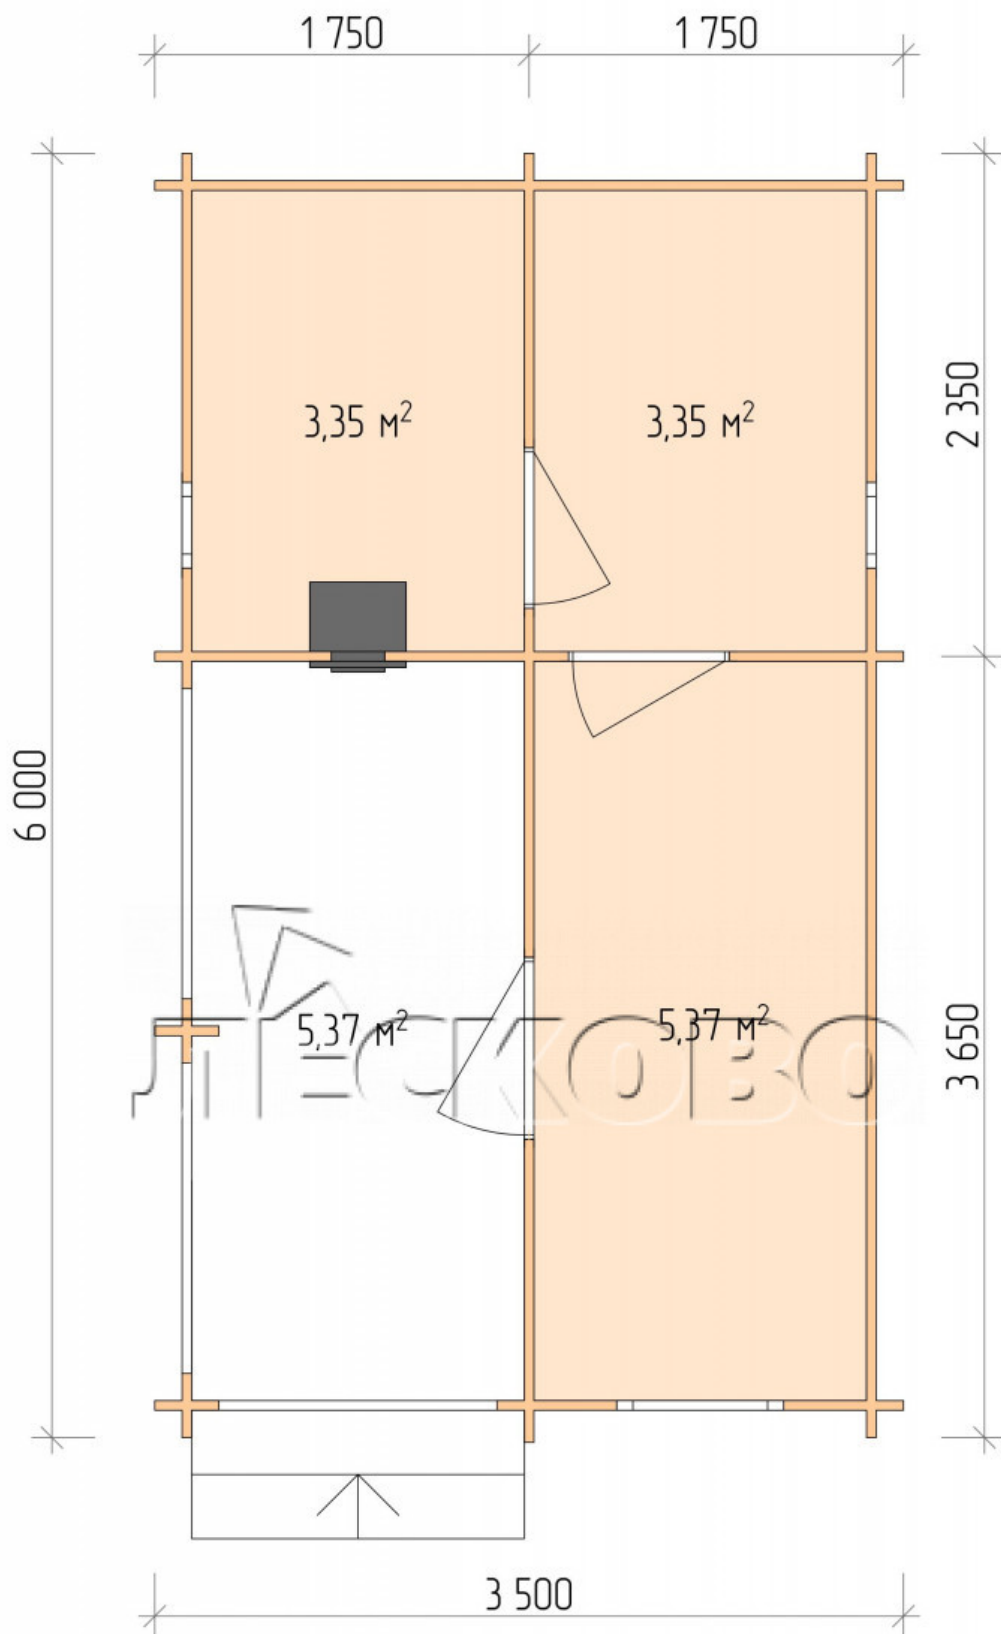

Outdoor sauna "BK" series 3.5×6

Project Dimensions

3.5 × 6 / 18.3 m²

Full house set

3,995 €

Timber

45 MM

65 MM
+ 918 €

Project planning

3 500

6 000

Разрез

House Kit

- Wall kit: 44 × 145 mm mini-chamber drying chamber with bowls for the project. The material of the tree is spruce, pine (GOST 8486). Humidity 12-14%. The height of the walls is 2.16 m.;

- Logs, lower harness: board 45 × 145 mm chamber drying 10-12%;
- Floors: floorboard 35 mm., Chamber drying;
- Ceiling: imitation of a bar 20 × 135 mm, Chamber drying;
- Wooden windows, glass 4 mm, Single. Treatment with a colorless antiseptic. Hardware;

0.40×0.38 м.2 шт.

0.87×0.78 м.1 шт.

- Wooden doors;

0.84×1.885 м.
bath.2 шт.

0.84×1.885 м.
glass.1 шт.

7. Platbands: dry planed board 20 × 100 mm;

8. Roof: shingles;

9. Skirting board 35 mm.