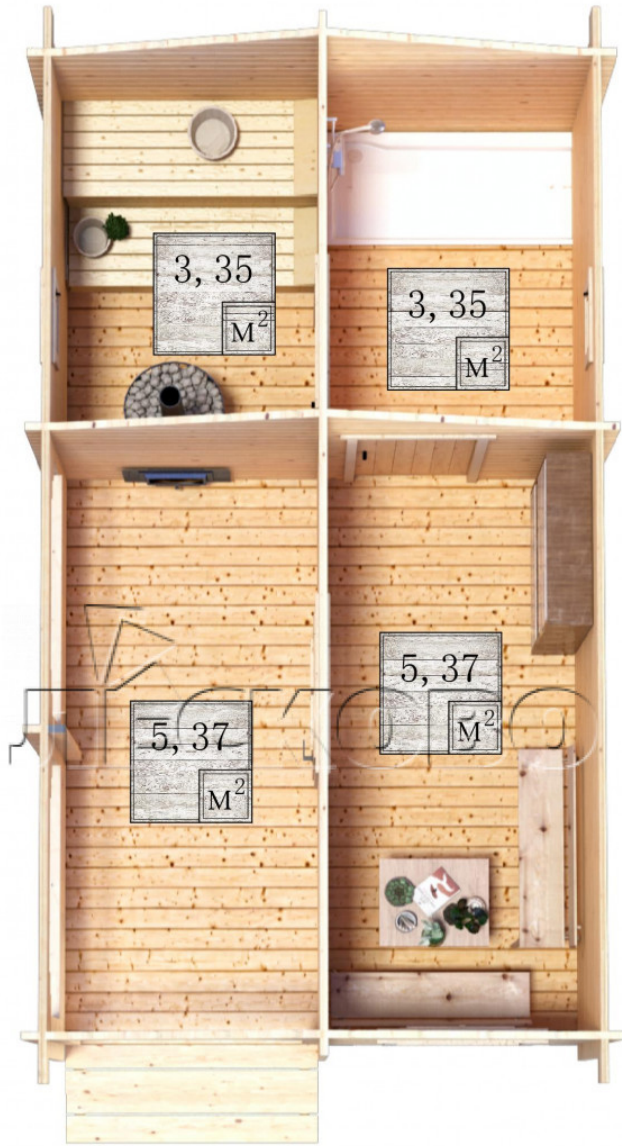

Outdoor sauna "BK" series 3.5×6

Project Dimensions

3.5 × 6 / 18.3 m²

Full house set

4,773 €

Timber

45 mm

65 mm
+ 1,090 €

Project planning

3 500

6 000

Разрез

House Kit

- Wall kit: 44 × 145 mm mini-chamber drying chamber with bowls for the project. The material of the tree is spruce, pine (GOST 8486). Humidity 12-14%. The height of the walls is 2.16 m.;

- Logs, lower harness: board 45 × 145 mm chamber drying 10-12%;
- Floors: floorboard 35 mm., Chamber drying;
- Ceiling: imitation of a bar 20 × 135 mm, Chamber drying;
- Wooden windows, glass 4 mm, Single. Treatment with a colorless antiseptic. Hardware;

0.40×0.38 м.2 шт.

0.87×0.78 м.1 шт.

- Wooden doors;

0.84×1.885 м.
bath.2 шт.

0.84×1.885 м.
glass.1 шт.

7. Platbands: dry planed board 20 × 100 mm;

8. Roof: shingles;

9. Skirting board 35 mm.