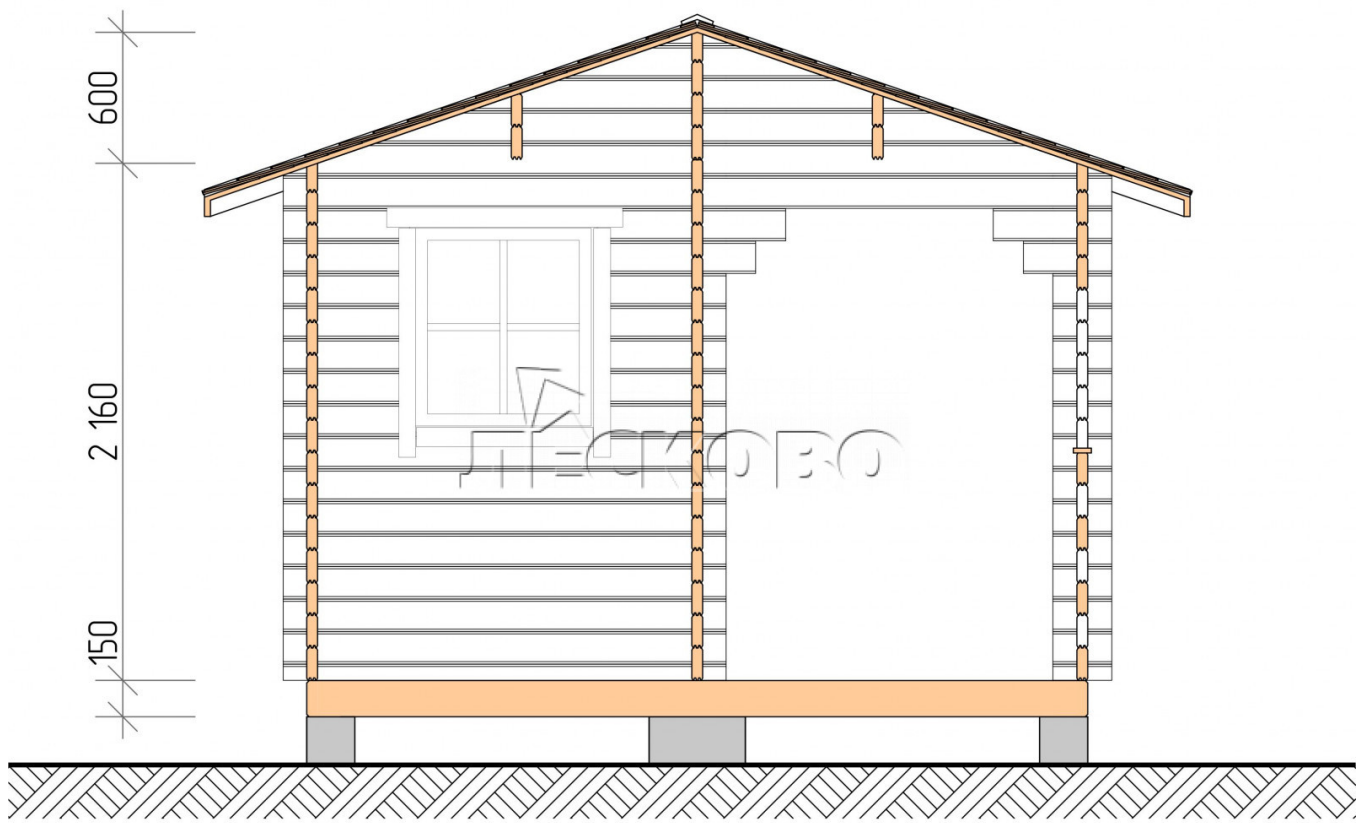

Outdoor sauna "BK" series 3.5×6

Project Dimensions

3.5 × 6 / 18.3 m²

Full house set

3,995 €

Timber

45 MM

65 MM
+ 918 €

Project planning

3 500

6 000

Разрез

House Kit

- Wall kit: 44 × 145 mm mini-chamber drying chamber with bowls for the project. The material of the tree is spruce, pine (GOST 8486). Humidity 12-14%. The height of the walls is 2.16 m.;

- Logs, lower harness: board 45 × 145 mm chamber drying 10-12%;
- Floors: floorboard 35 mm., Chamber drying;
- Ceiling: imitation of a bar 20 × 135 mm, Chamber drying;
- Wooden windows, glass 4 mm, Single. Treatment with a colorless antiseptic. Hardware;

0.40×0.38 м.2 шт.

0.87×0.78 м.1 шт.

- Wooden doors;

0.84×1.885 м.
bath.2 шт.

0.84×1.885 м.
glass.1 шт.

7. Platbands: dry planed board 20 × 100 mm;

8. Roof: shingles;

9. Skirting board 35 mm.