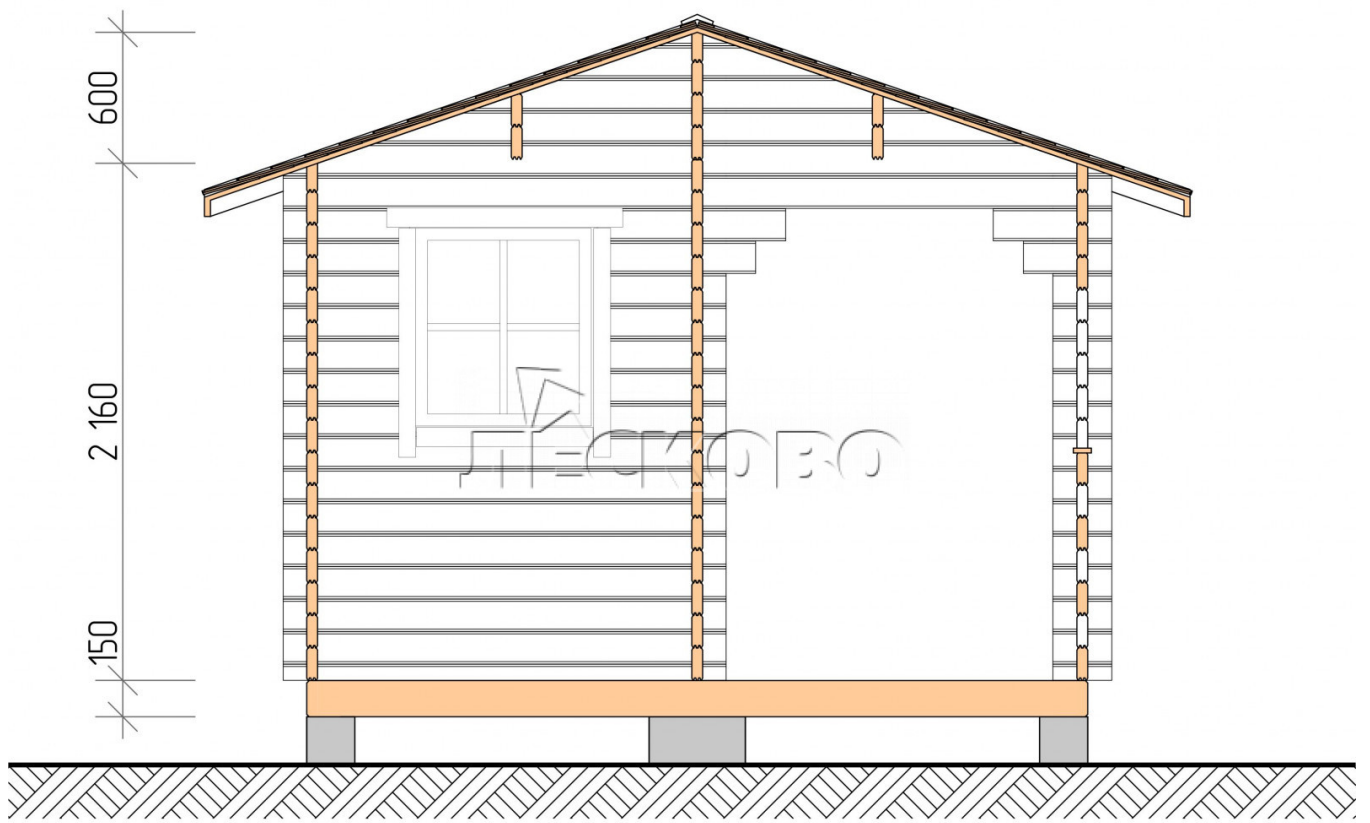

Outdoor sauna "BK" series 3.5×6

Project Dimensions

3.5 × 6 / 18.3 m²

Full house set

4,773 €

Timber

45 mm

65 mm
+ 1,090 €

Project planning

3 500

6 000

Разрез

House Kit

- Wall kit: 44 × 145 mm mini-chamber drying chamber with bowls for the project. The material of the tree is spruce, pine (GOST 8486). Humidity 12-14%. The height of the walls is 2.16 m.;

- Logs, lower harness: board 45 × 145 mm chamber drying 10-12%;
- Floors: floorboard 35 mm., Chamber drying;
- Ceiling: imitation of a bar 20 × 135 mm, Chamber drying;
- Wooden windows, glass 4 mm, Single. Treatment with a colorless antiseptic. Hardware;

0.40×0.38 м.2 шт.

0.87×0.78 м.1 шт.

- Wooden doors;

0.84×1.885 м.
bath.2 шт.

0.84×1.885 м.
glass.1 шт.

7. Platbands: dry planed board 20 × 100 mm;

8. Roof: shingles;

9. Skirting board 35 mm.