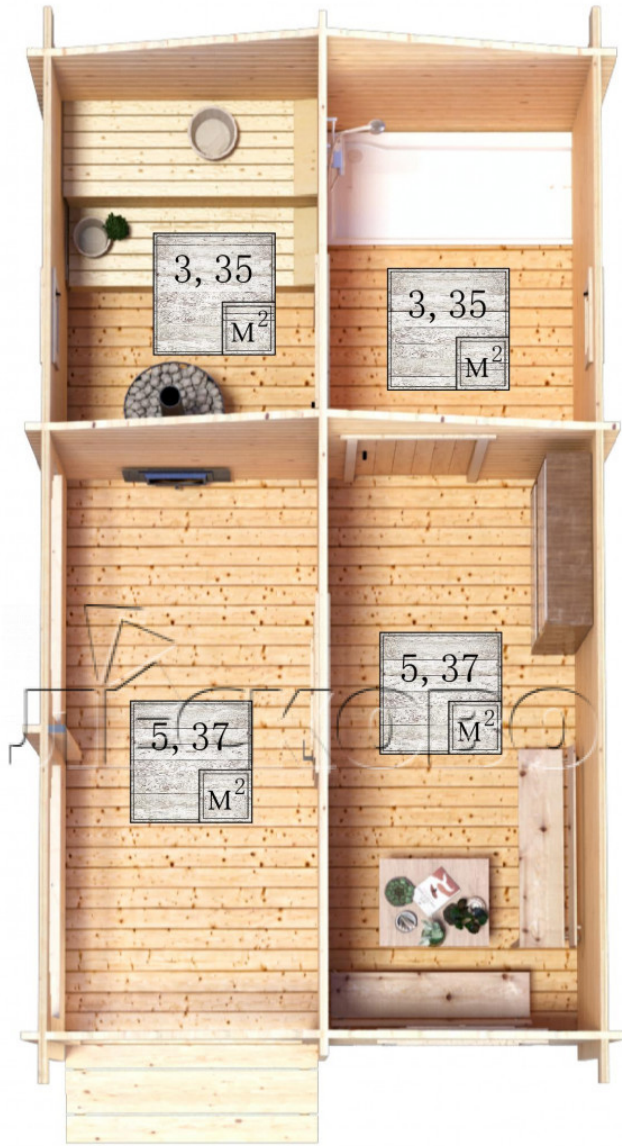

Outdoor sauna "BK" series 3.5×6

Project Dimensions

3.5 × 6 / 18.3 m²

Full house set

3,995 €

Timber

45 MM

65 MM
+ 918 €

Project planning

3 500

6 000

Разрез

House Kit

- Wall kit: 44 × 145 mm mini-chamber drying chamber with bowls for the project. The material of the tree is spruce, pine (GOST 8486). Humidity 12-14%. The height of the walls is 2.16 m.;

- Logs, lower harness: board 45 × 145 mm chamber drying 10-12%;
- Floors: floorboard 35 mm., Chamber drying;
- Ceiling: imitation of a bar 20 × 135 mm, Chamber drying;
- Wooden windows, glass 4 mm, Single. Treatment with a colorless antiseptic. Hardware;

0.40×0.38 м.2 шт.

0.87×0.78 м.1 шт.

- Wooden doors;

0.84×1.885 м.
bath.2 шт.

0.84×1.885 м.
glass.1 шт.

7. Platbands: dry planed board 20 × 100 mm;

8. Roof: shingles;

9. Skirting board 35 mm.