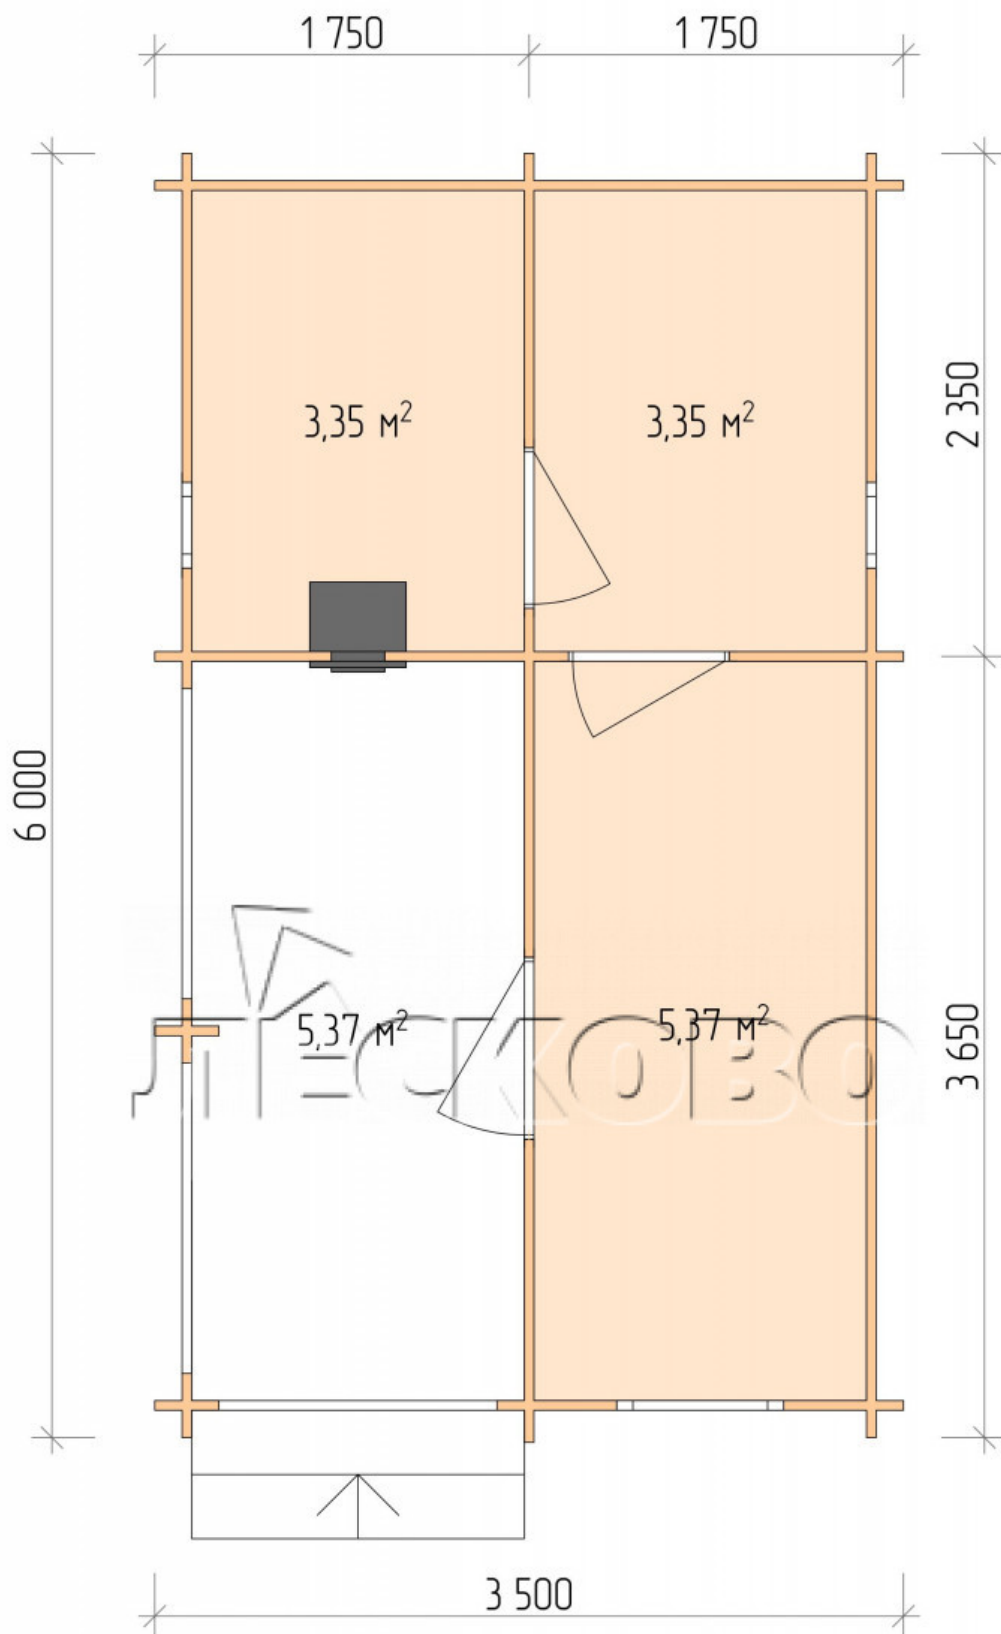

Outdoor sauna "BK" series 3.5×6

Project Dimensions

3.5 × 6 / 18.3 m²

Full house set

4,773 €

Timber

45 mm

65 mm
+ 1,090 €

Project planning

3 500

6 000

Разрез

House Kit

- Wall kit: 44 × 145 mm mini-chamber drying chamber with bowls for the project. The material of the tree is spruce, pine (GOST 8486). Humidity 12-14%. The height of the walls is 2.16 m.;

- Logs, lower harness: board 45 × 145 mm chamber drying 10-12%;
- Floors: floorboard 35 mm., Chamber drying;
- Ceiling: imitation of a bar 20 × 135 mm, Chamber drying;
- Wooden windows, glass 4 mm, Single. Treatment with a colorless antiseptic. Hardware;

0.40×0.38 м.2 шт.

0.87×0.78 м.1 шт.

- Wooden doors;

0.84×1.885 м.
bath.2 шт.

0.84×1.885 м.
glass.1 шт.

7. Platbands: dry planed board 20 × 100 mm;

8. Roof: shingles;

9. Skirting board 35 mm.