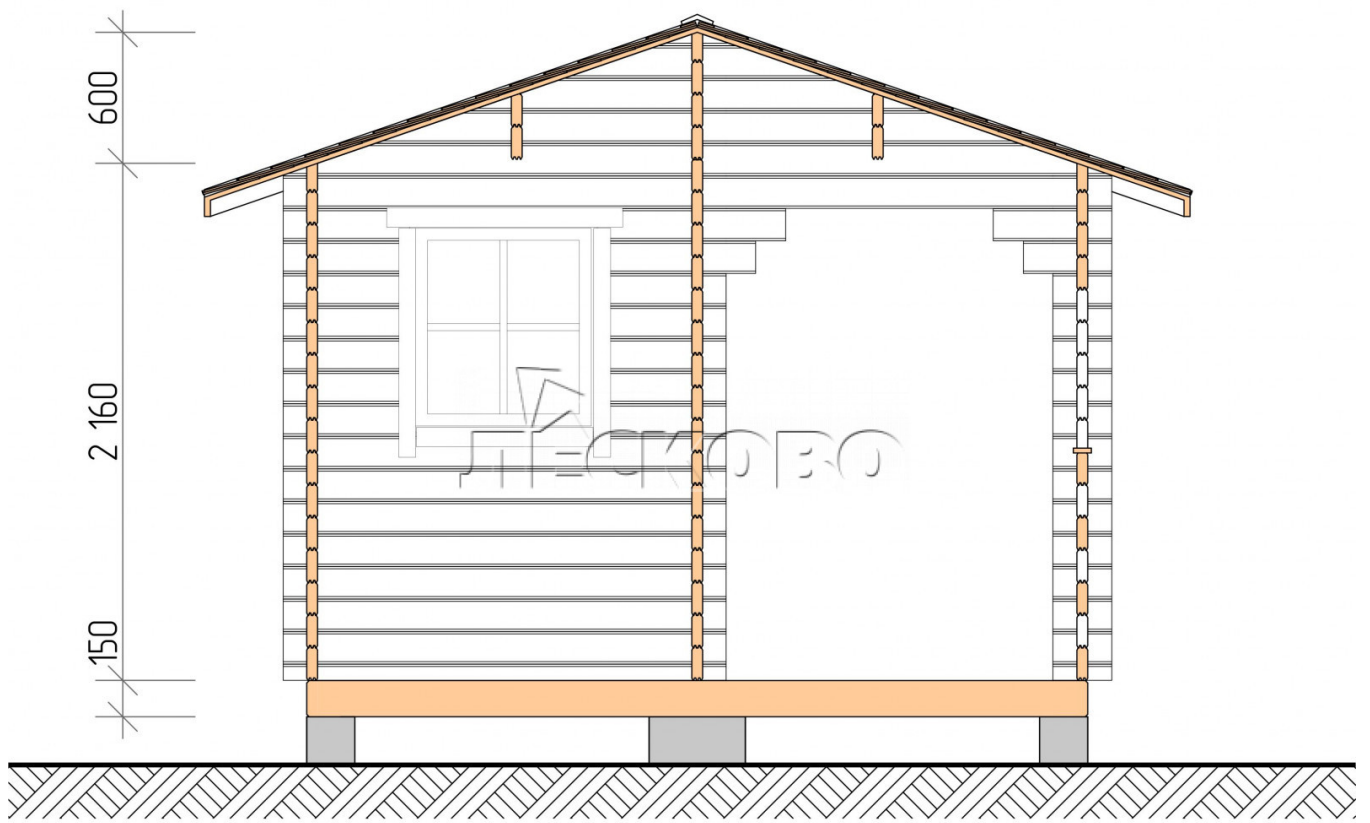

Outdoor sauna "BK" series 3.5×6

Project Dimensions

3.5 × 6 / 18.3 m²

Full house set

3,853 €

Timber

45 MM

65 MM
+ 886 €

Project planning

3 500

6 000

Разрез

House Kit

- Wall kit: 44 × 145 mm mini-chamber drying chamber with bowls for the project. The material of the tree is spruce, pine (GOST 8486). Humidity 12-14%. The height of the walls is 2.16 m.;

- Logs, lower harness: board 45 × 145 mm chamber drying 10-12%;
- Floors: floorboard 35 mm., Chamber drying;
- Ceiling: imitation of a bar 20 × 135 mm, Chamber drying;
- Wooden windows, glass 4 mm, Single. Treatment with a colorless antiseptic. Hardware;

0.40×0.38 м.2 шт.

0.87×0.78 м.1 шт.

- Wooden doors;

0.84×1.885 м.
bath.2 шт.

0.84×1.885 м.
glass.1 шт.

7. Platbands: dry planed board 20 × 100 mm;

8. Roof: shingles;

9. Skirting board 35 mm.