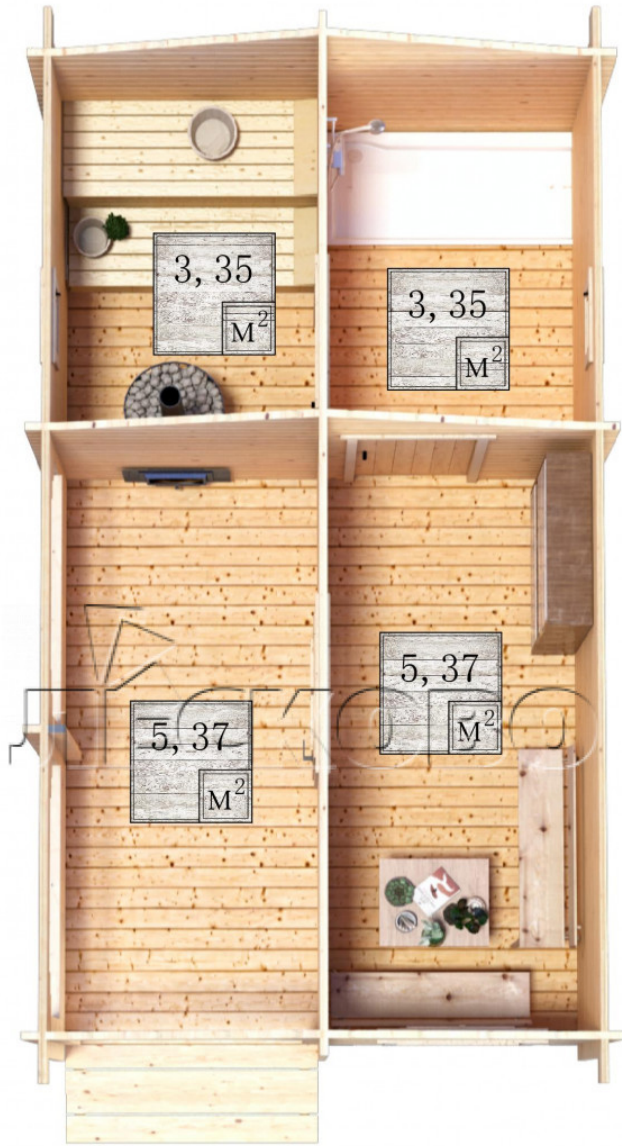

Outdoor sauna "BK" series 3.5×6

Project Dimensions

3.5 × 6 / 18.3 m²

Full house set

3,853 €

Timber

45 MM

65 MM
+ 886 €

Project planning

3 500

6 000

Разрез

House Kit

- Wall kit: 44 × 145 mm mini-chamber drying chamber with bowls for the project. The material of the tree is spruce, pine (GOST 8486). Humidity 12-14%. The height of the walls is 2.16 m.;

- Logs, lower harness: board 45 × 145 mm chamber drying 10-12%;
- Floors: floorboard 35 mm., Chamber drying;
- Ceiling: imitation of a bar 20 × 135 mm, Chamber drying;
- Wooden windows, glass 4 mm, Single. Treatment with a colorless antiseptic. Hardware;

0.40×0.38 м.2 шт.

0.87×0.78 м.1 шт.

- Wooden doors;

0.84×1.885 м.
bath.2 шт.

0.84×1.885 м.
glass.1 шт.

7. Platbands: dry planed board 20 × 100 mm;

8. Roof: shingles;

9. Skirting board 35 mm.