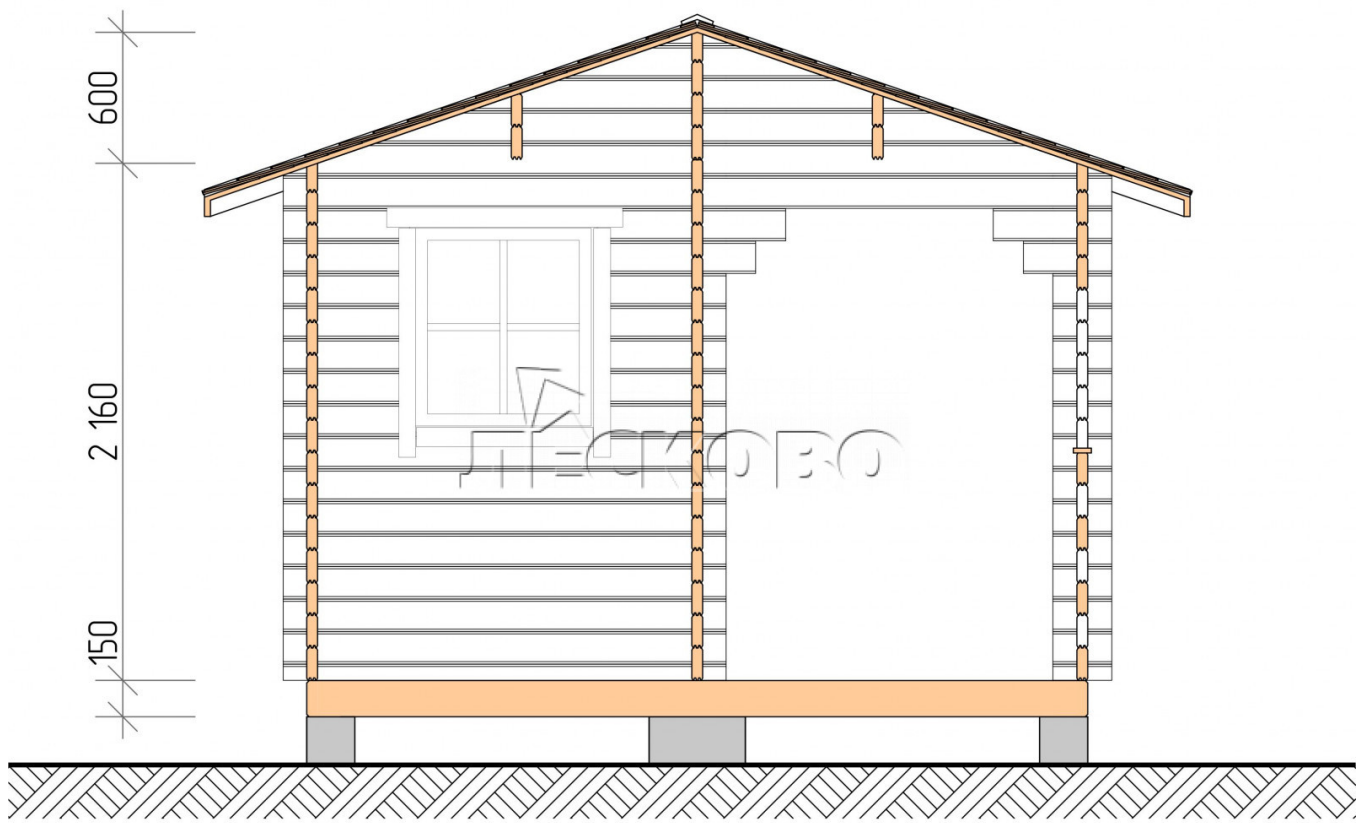

## Outdoor sauna "BK" series 3.5x5

Project Dimensions

3.5 × 5 / 15.1 m<sup>2</sup>

Full house set

**3,387 €**

### Timber

45 MM

65 MM  
+ 776 €

## House Kit

- Wall kit: 44 × 145 mm mini-chamber drying chamber with bowls for the project. The material of the tree is spruce, pine (GOST 8486). Humidity 12-14%. The height of the walls is 2.16 m.;
- Logs, lower harness: board 45 × 145 mm chamber drying 10-12%;
- Floors: floorboard 35 mm., Chamber drying;
- Ceiling: imitation of a bar 20 × 135 mm, Chamber drying;