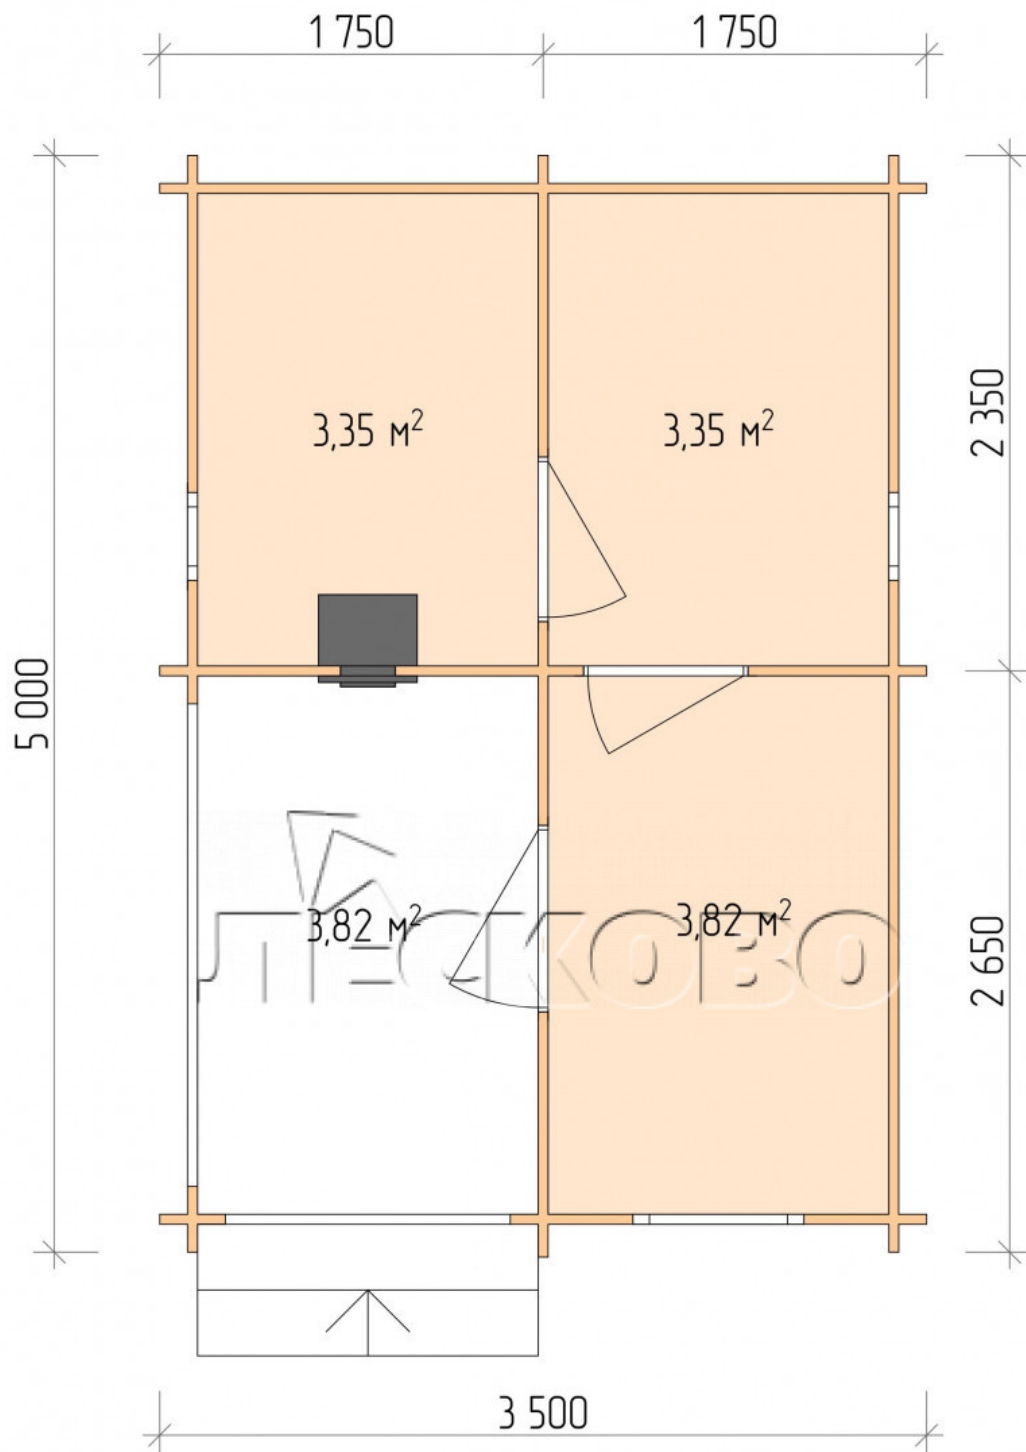

Outdoor sauna "BK" series 3.5x5

Project Dimensions

3.5 × 5 / 15.1 m²

Full house set

4,316 €

Timber

45 MM

65 MM
+ 976 €

Project planning

Разрез

House Kit

- Wall kit: 44 × 145 mm mini-chamber drying chamber with bowls for the project. The material of the tree is spruce, pine (GOST 8486). Humidity 12-14%. The height of the walls is 2.16 m.;
- Logs, lower harness: board 45 × 145 mm chamber drying 10-12%;
- Floors: floorboard 35 mm., Chamber drying;
- Ceiling: imitation of a bar 20 × 135 mm, Chamber drying;

- Wooden windows, glass 4 mm, Single. Treatment with a colorless antiseptic. Hardware;

0.40×0.38 м.2 шт.

0.87×0.78 м.1 шт.

- Wooden doors;

0.84×1.885 м.

bath.2 шт.

0.84×1.885 м.

glass.1 шт.

7. Platbands: dry planed board 20 × 100 mm;

8. Roof: shingles;

9. Skirting board 35 mm.

+7 (4942) 499-770

156014, г. Кострома, ул. Базовая, д. 8