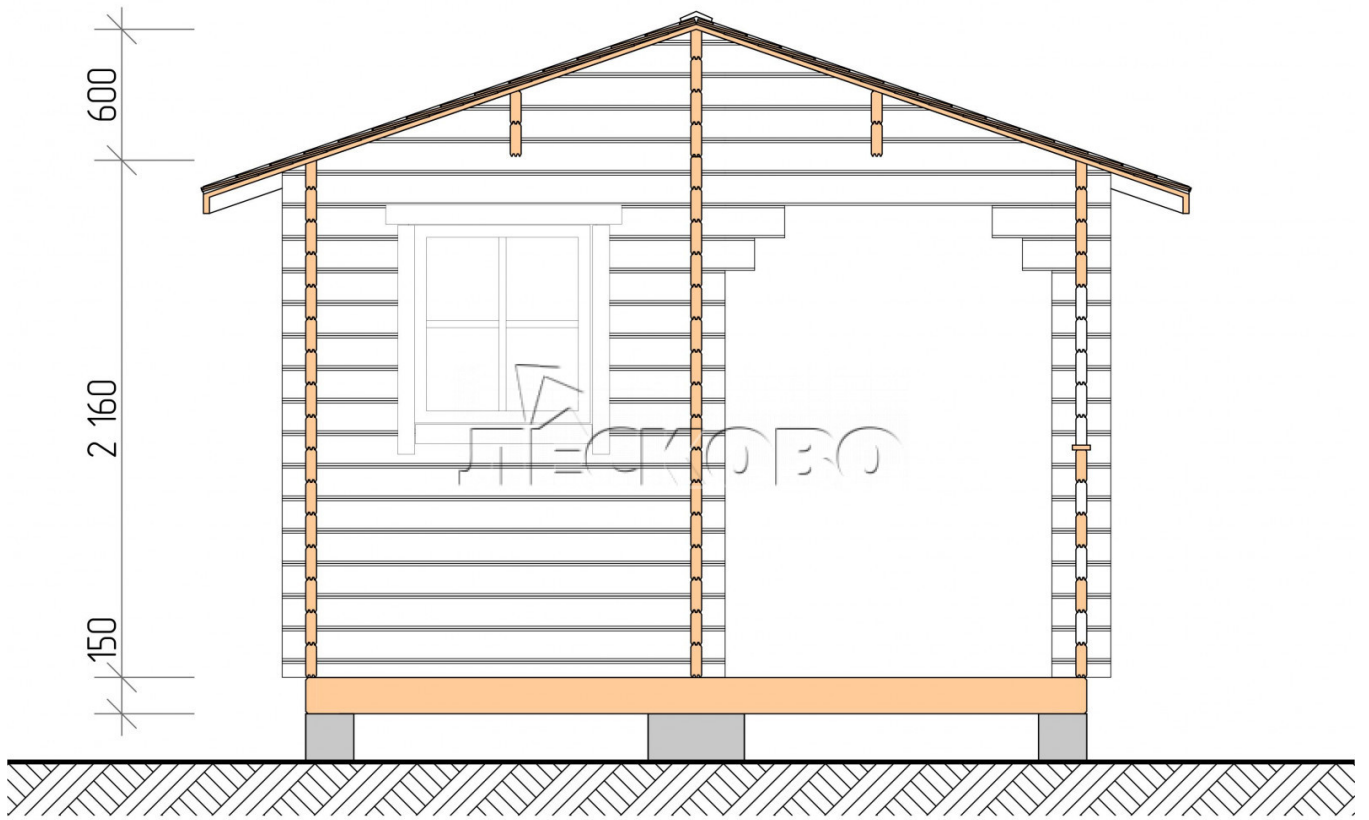

Outdoor sauna "BK" series 3.5x5

Project Dimensions

3.5 × 5 / 15.1 m²

Full house set

4,316 €

Timber

45 MM

65 MM
+ 976 €

Project planning

Разрез

House Kit

- Wall kit: 44 × 145 mm mini-chamber drying chamber with bowls for the project. The material of the tree is spruce, pine (GOST 8486). Humidity 12-14%. The height of the walls is 2.16 m.;
- Logs, lower harness: board 45 × 145 mm chamber drying 10-12%;
- Floors: floorboard 35 mm., Chamber drying;
- Ceiling: imitation of a bar 20 × 135 mm, Chamber drying;

- Wooden windows, glass 4 mm, Single. Treatment with a colorless antiseptic. Hardware;

0.40×0.38 м.2 шт.

0.87×0.78 м.1 шт.

- Wooden doors;

0.84×1.885 м.

bath.2 шт.

0.84×1.885 м.

glass.1 шт.