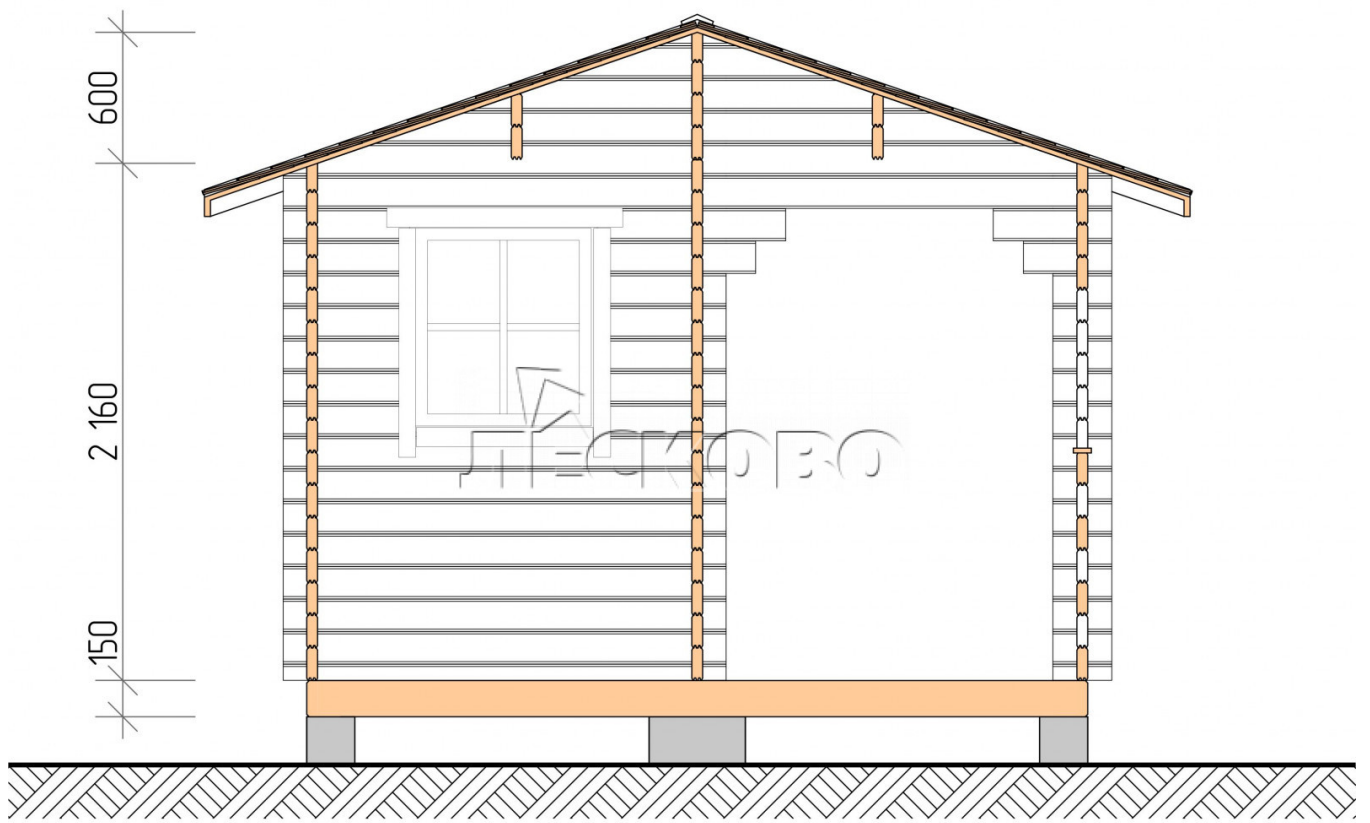

Outdoor sauna "BK" series 3.5x5

Project Dimensions

3.5 × 5 / 15.1 m²

Full house set

3,512 €

Timber

45 MM

65 MM
+ 805 €

Project planning

Разрез

House Kit

- Wall kit: 44 × 145 mm mini-chamber drying chamber with bowls for the project. The material of the tree is spruce, pine (GOST 8486). Humidity 12-14%. The height of the walls is 2.16 m.;
- Logs, lower harness: board 45 × 145 mm chamber drying 10-12%;
- Floors: floorboard 35 mm., Chamber drying;
- Ceiling: imitation of a bar 20 × 135 mm, Chamber drying;

- Wooden windows, glass 4 mm, Single. Treatment with a colorless antiseptic. Hardware;

0.40×0.38 м.2 шт.

0.87×0.78 м.1 шт.

- Wooden doors;

0.84×1.885 м.

bath.2 шт.

0.84×1.885 м.

glass.1 шт.