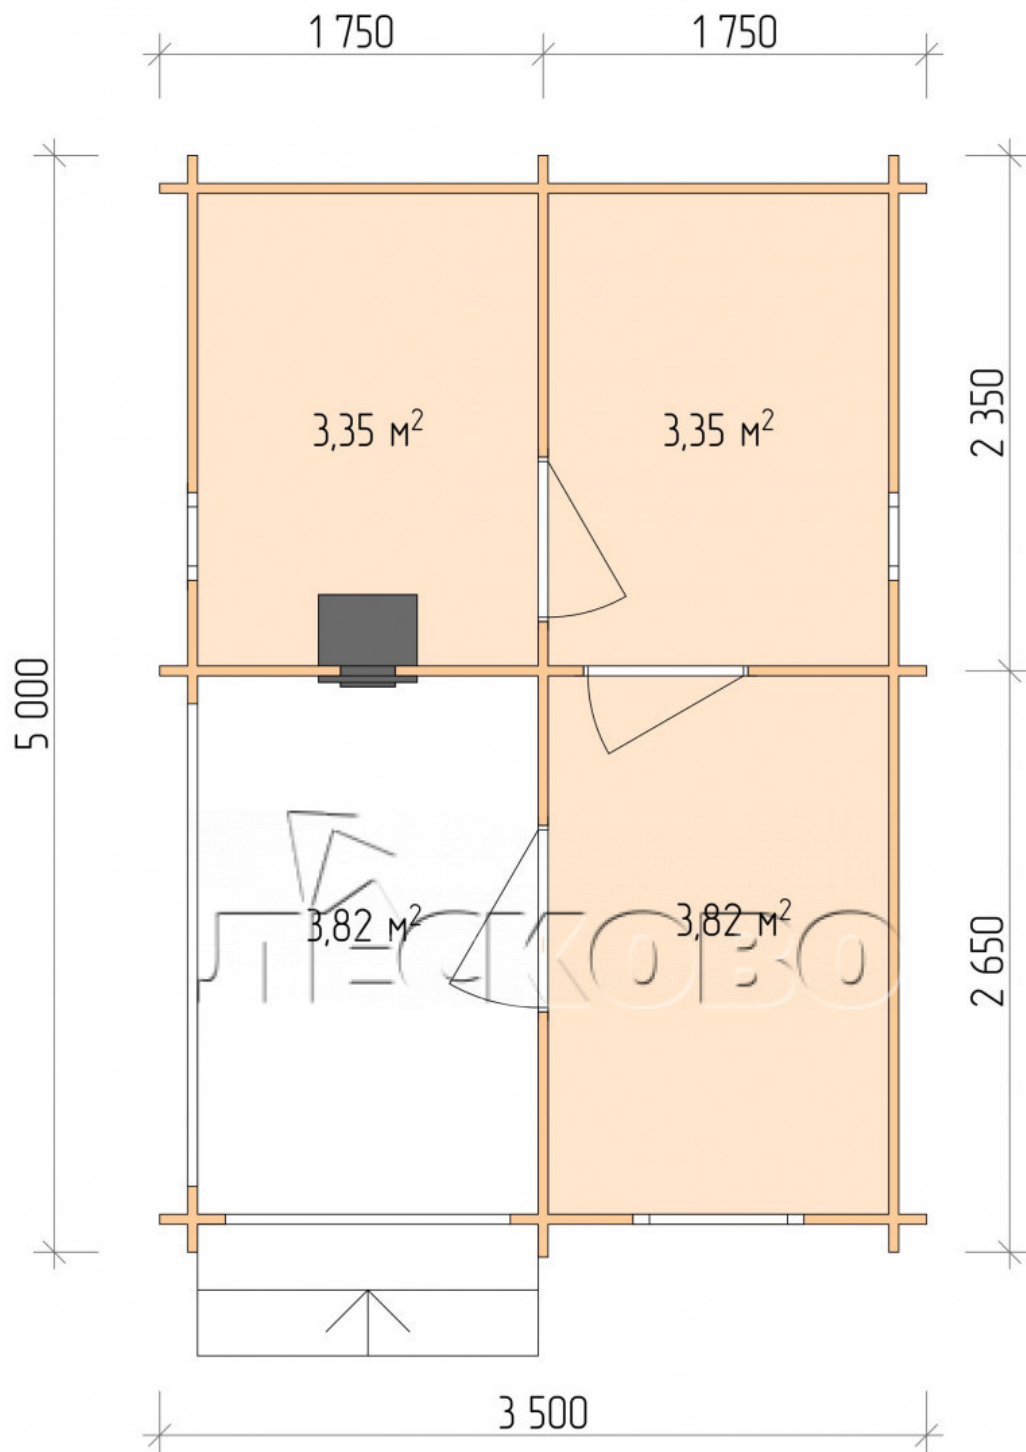

## Outdoor sauna "BK" series 3.5x5

Project Dimensions

3.5 × 5 / 15.1 m<sup>2</sup>

Full house set

**3,387 €**

### Timber

45 MM

65 MM  
+ 776 €

# Разрез

## House Kit

- Wall kit: 44 × 145 mm mini-chamber drying chamber with bowls for the project. The material of the tree is spruce, pine (GOST 8486). Humidity 12-14%. The height of the walls is 2.16 m.;
- Logs, lower harness: board 45 × 145 mm chamber drying 10-12%;
- Floors: floorboard 35 mm., Chamber drying;
- Ceiling: imitation of a bar 20 × 135 mm, Chamber drying;