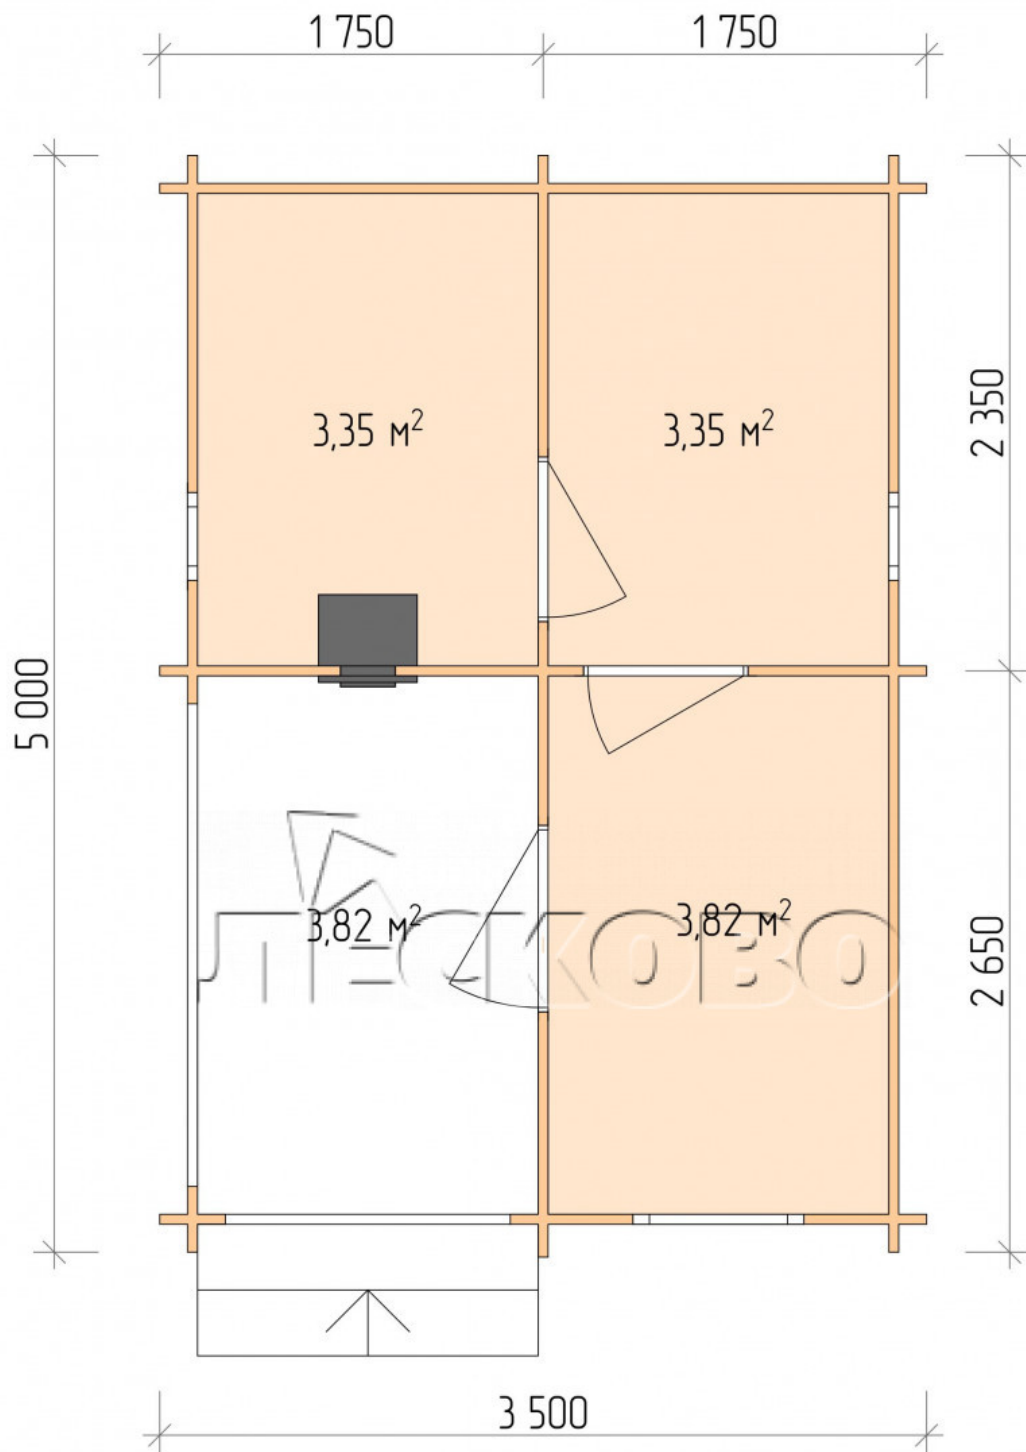

Outdoor sauna "BK" series 3.5x5

Project Dimensions

3.5 × 5 / 15.1 m²

Full house set

3,512 €

Timber

45 MM

65 MM
+ 805 €

Project planning

Разрез

House Kit

- Wall kit: 44 × 145 mm mini-chamber drying chamber with bowls for the project. The material of the tree is spruce, pine (GOST 8486). Humidity 12-14%. The height of the walls is 2.16 m.;
- Logs, lower harness: board 45 × 145 mm chamber drying 10-12%;
- Floors: floorboard 35 mm., Chamber drying;
- Ceiling: imitation of a bar 20 × 135 mm, Chamber drying;

- Wooden windows, glass 4 mm, Single. Treatment with a colorless antiseptic. Hardware;

0.40×0.38 м.2 шт.

0.87×0.78 м.1 шт.

- Wooden doors;

0.84×1.885 м.

bath.2 шт.

0.84×1.885 м.

glass.1 шт.

7. Platbands: dry planed board 20 × 100 mm;

8. Roof: shingles;

9. Skirting board 35 mm.

+7 (4942) 499-770

156014, г. Кострома, ул. Базовая, д. 8