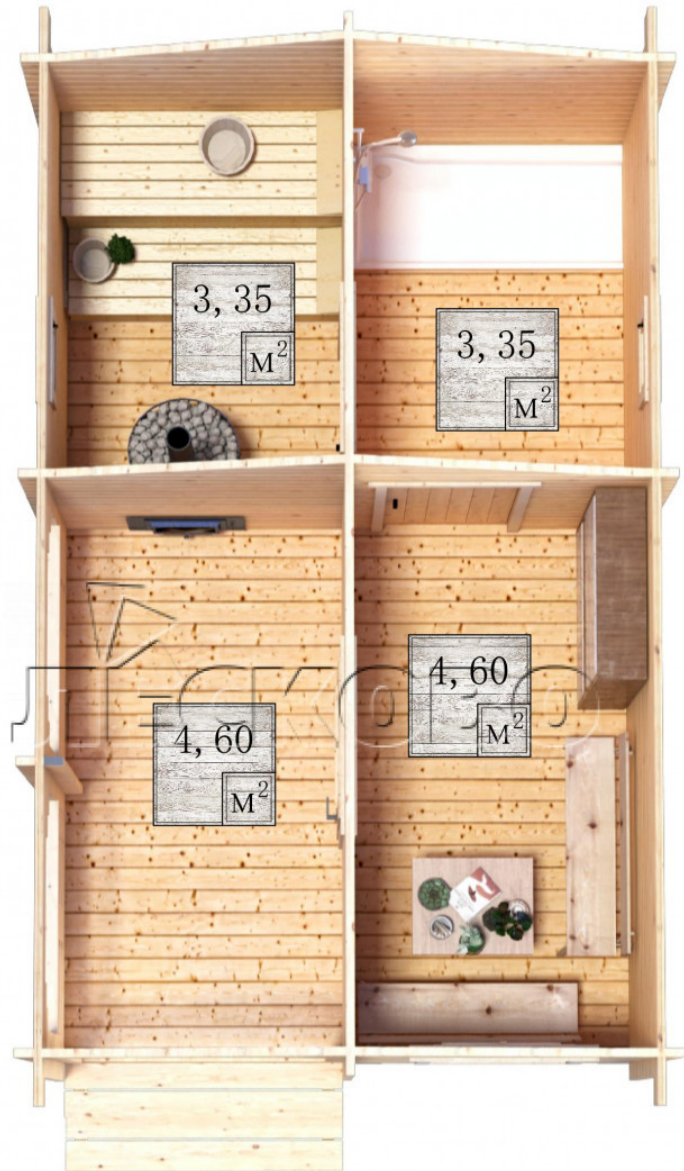

## Outdoor sauna "BK" series 3.5×5.5

Project Dimensions

3.5 × 5.5 / 15.1 m<sup>2</sup>

Full house set

**3,336 €**

# Разрез

## House Kit

- Wall kit: 44 × 145 mm mini-chamber drying chamber with bowls for the project. The material of the tree is spruce, pine (GOST 8486). Humidity 12-14%. The height of the walls is 2.16 m.;
- Logs, lower harness: board 45 × 145 mm chamber drying 10-12%;
- Floors: floorboard 35 mm., Chamber drying;
- Ceiling: imitation of a bar 20 × 135 mm, Chamber drying;