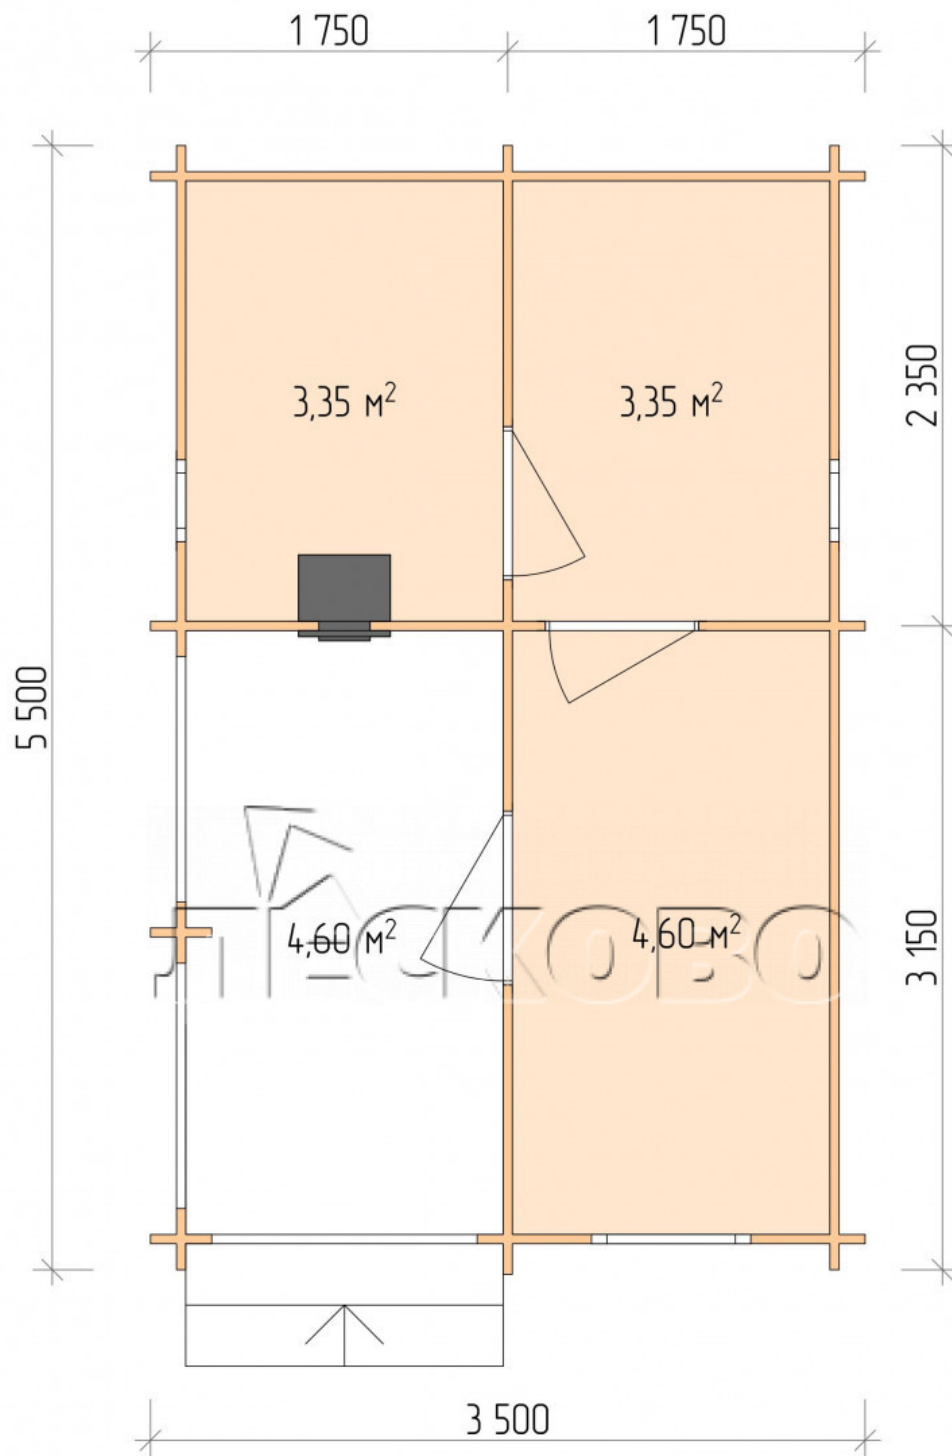

Outdoor sauna "BK" series 3.5×5.5

Project Dimensions

3.5 × 5.5 / 15.1 m²

Full house set

4,225 €

Timber

45 MM

65 MM
+ 955 €

Project planning

3 500

5 500

Разрез

House Kit

- Wall kit: 44 × 145 mm mini-chamber drying chamber with bowls for the project. The material of the tree is spruce, pine (GOST 8486). Humidity 12-14%. The height of the walls is 2.16 m.;
- Logs, lower harness: board 45 × 145 mm chamber drying 10-12%;
- Floors: floorboard 35 mm., Chamber drying;
- Ceiling: imitation of a bar 20 × 135 mm, Chamber drying;

- Wooden windows, glass 4 mm, Single. Treatment with a colorless antiseptic. Hardware;

0.40×0.38 м.2 шт.

0.87×0.78 м.1 шт.

- Wooden doors;

0.84×1.885 м.

bath.2 шт.

0.84×1.885 м.

glass.1 шт.

7. Platbands: dry planed board 20 × 100 mm;

8. Roof: shingles;

9. Skirting board 35 mm.

+7 (4942) 499-770

156014, г. Кострома, ул. Базовая, д. 8