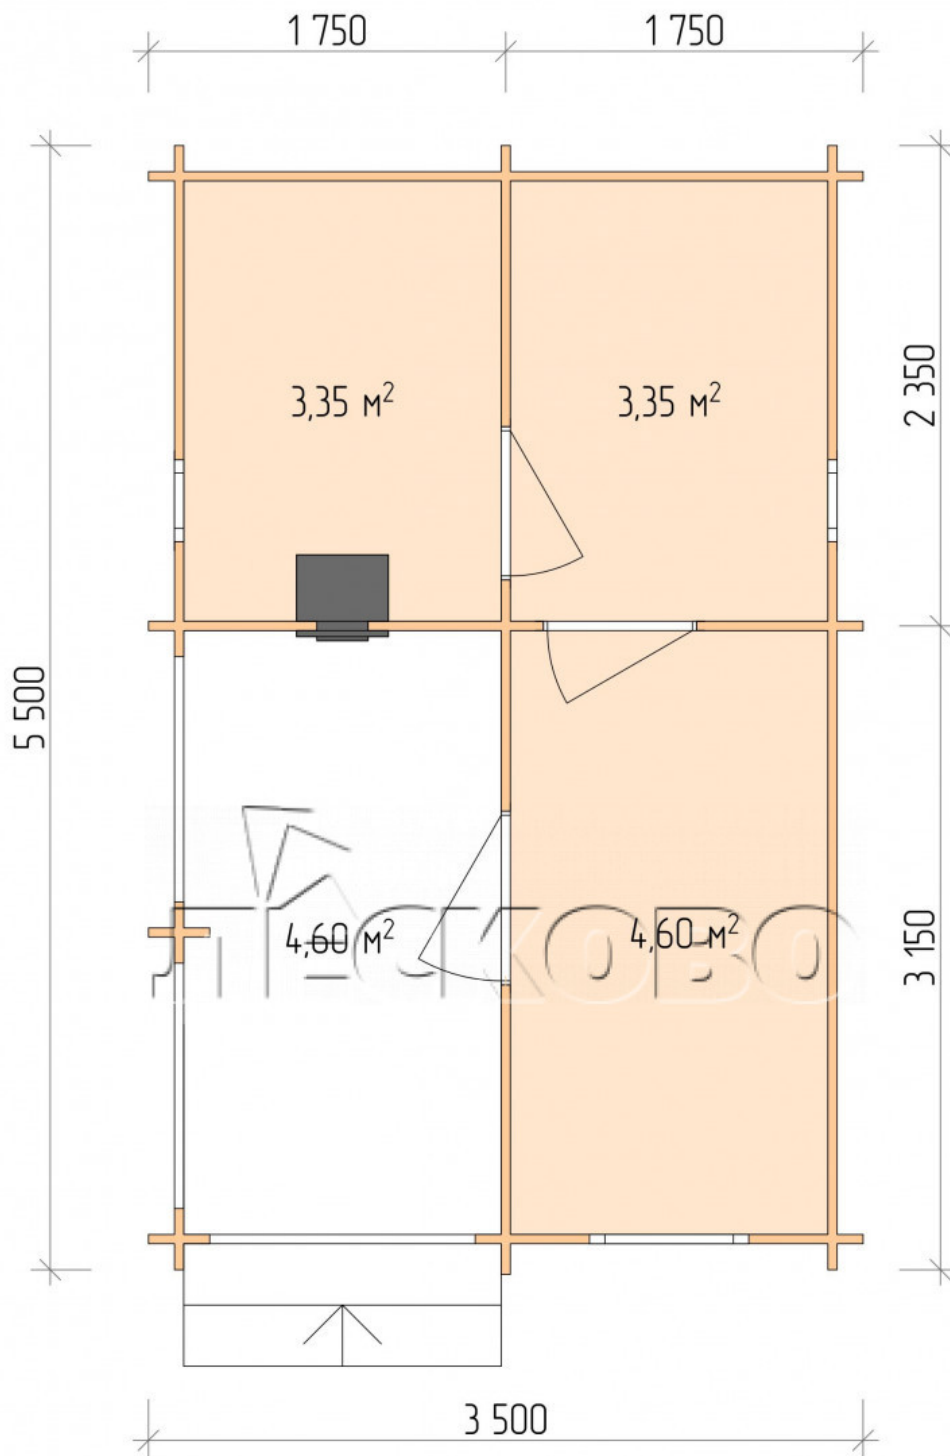

## Outdoor sauna "BK" series 3.5×5.5

Project Dimensions

3.5 × 5.5 / 15.1 m<sup>2</sup>

Full house set

**3,336 €**

# Разрез

## House Kit

- Wall kit: 44 × 145 mm mini-chamber drying chamber with bowls for the project. The material of the tree is spruce, pine (GOST 8486). Humidity 12-14%. The height of the walls is 2.16 m.;
- Logs, lower harness: board 45 × 145 mm chamber drying 10-12%;
- Floors: floorboard 35 mm., Chamber drying;
- Ceiling: imitation of a bar 20 × 135 mm, Chamber drying;