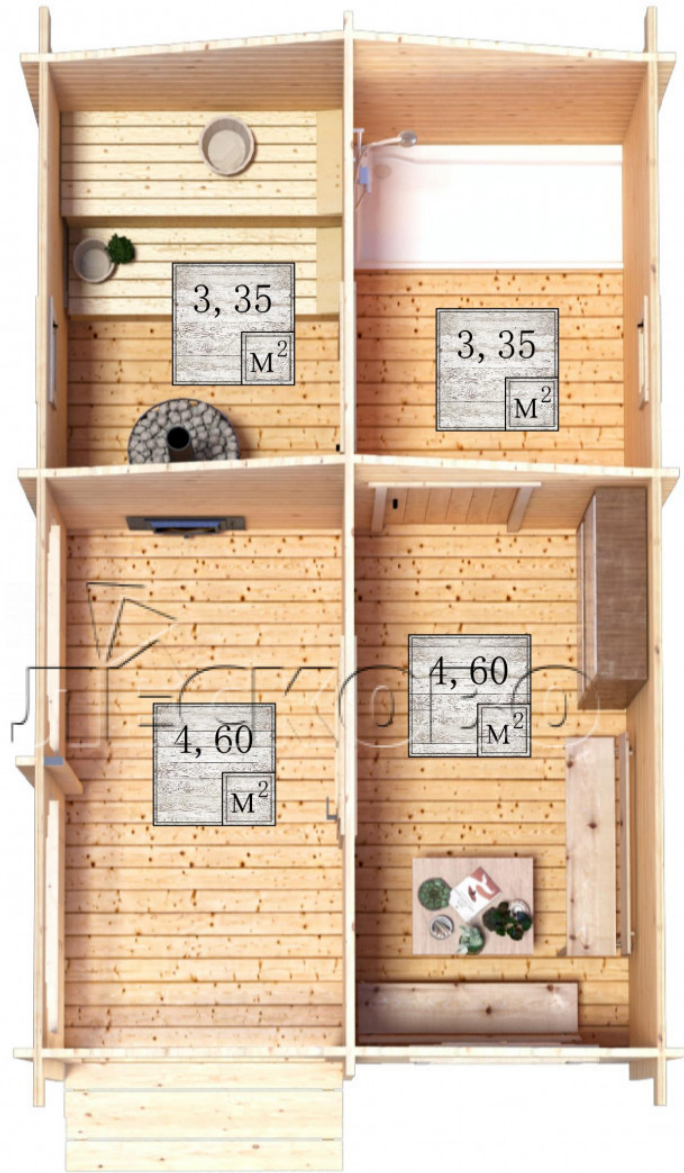

Outdoor sauna "BK" series 3.5×5.5

Project Dimensions

3.5 × 5.5 / 15.1 m²

Full house set

4,225 €

Timber

45 MM

65 MM
+ 955 €

Project planning

3 500

5 500

Разрез

House Kit

- Wall kit: 44 × 145 mm mini-chamber drying chamber with bowls for the project. The material of the tree is spruce, pine (GOST 8486). Humidity 12-14%. The height of the walls is 2.16 m.;
- Logs, lower harness: board 45 × 145 mm chamber drying 10-12%;
- Floors: floorboard 35 mm., Chamber drying;
- Ceiling: imitation of a bar 20 × 135 mm, Chamber drying;

- Wooden windows, glass 4 mm, Single. Treatment with a colorless antiseptic. Hardware;

0.40×0.38 м.2 шт.

0.87×0.78 м.1 шт.

- Wooden doors;

0.84×1.885 м.

bath.2 шт.

0.84×1.885 м.

glass.1 шт.