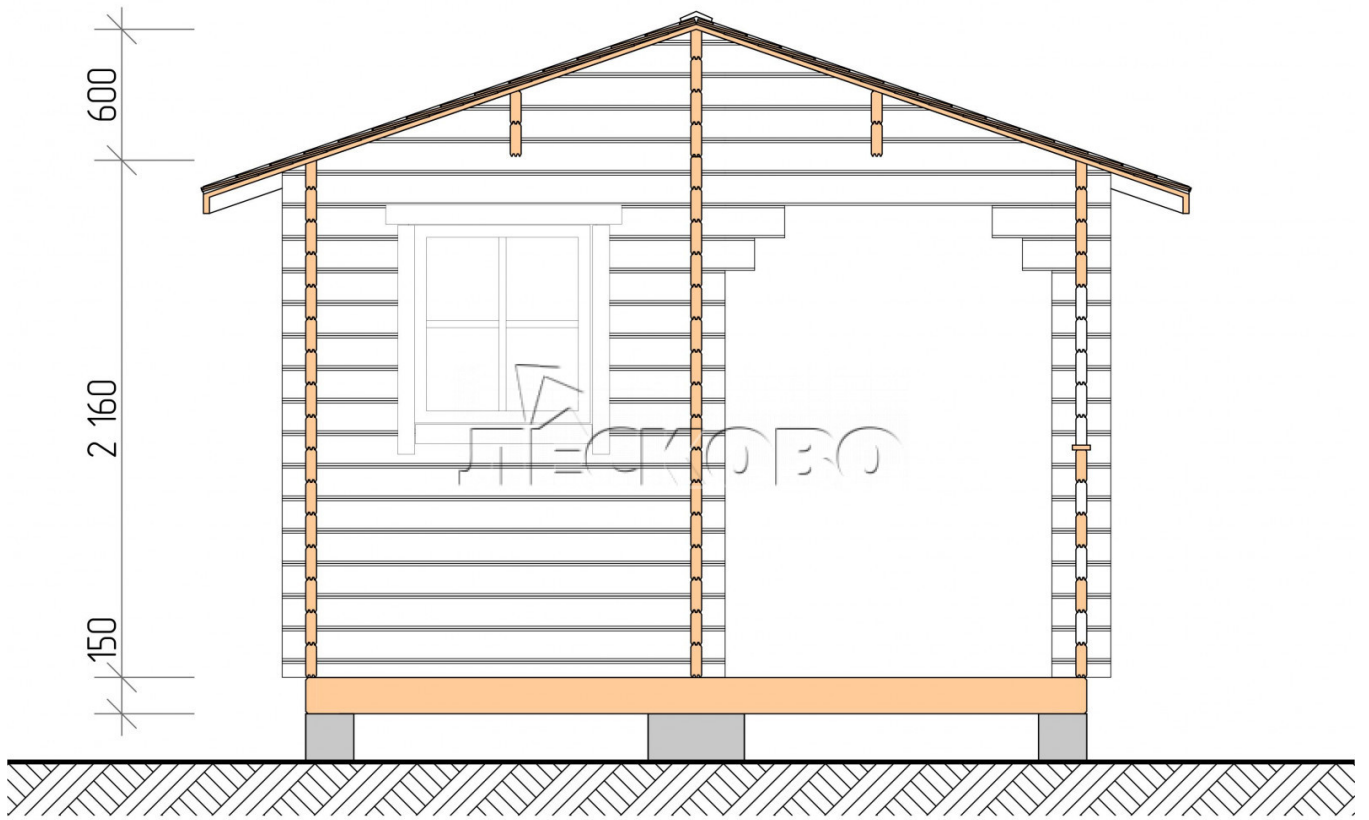

## Outdoor sauna "BK" series 3.5×5.5

Project Dimensions

3.5 × 5.5 / 15.1 m<sup>2</sup>

Full house set

**3,336 €**

# Разрез

## House Kit

- Wall kit: 44 × 145 mm mini-chamber drying chamber with bowls for the project. The material of the tree is spruce, pine (GOST 8486). Humidity 12-14%. The height of the walls is 2.16 m.;
- Logs, lower harness: board 45 × 145 mm chamber drying 10-12%;
- Floors: floorboard 35 mm., Chamber drying;
- Ceiling: imitation of a bar 20 × 135 mm, Chamber drying;