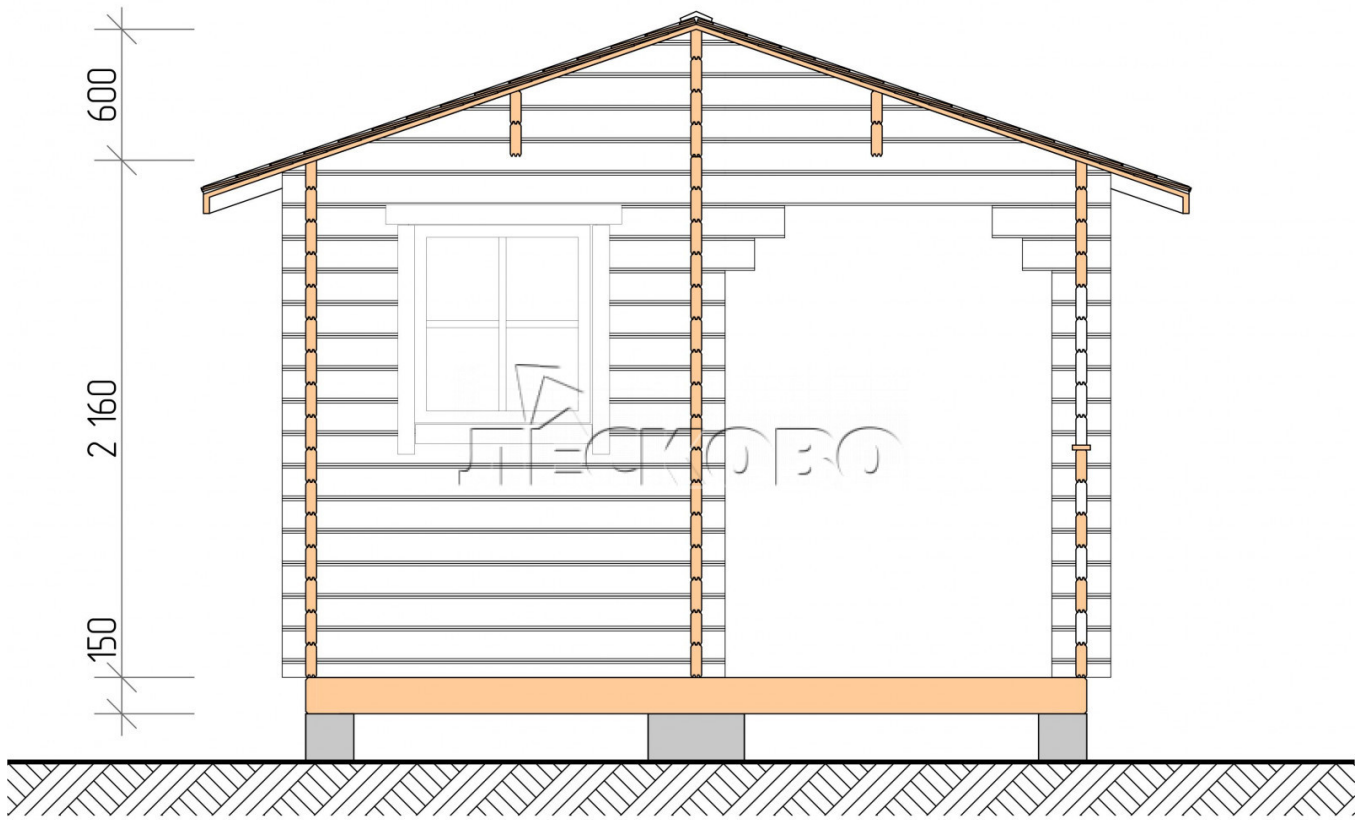

Outdoor sauna "BK" series 3.5×5.5

Project Dimensions

3.5 × 5.5 / 15.1 m²

Full house set

3,512 €

Timber

45 MM

65 MM
+ 805 €

Project planning

3 500

5 500

Разрез

House Kit

- Wall kit: 44 × 145 mm mini-chamber drying chamber with bowls for the project. The material of the tree is spruce, pine (GOST 8486). Humidity 12-14%. The height of the walls is 2.16 m.;
- Logs, lower harness: board 45 × 145 mm chamber drying 10-12%;
- Floors: floorboard 35 mm., Chamber drying;
- Ceiling: imitation of a bar 20 × 135 mm, Chamber drying;

- Wooden windows, glass 4 mm, Single. Treatment with a colorless antiseptic. Hardware;

0.40×0.38 м.2 шт.

0.87×0.78 м.1 шт.

- Wooden doors;

0.84×1.885 м.

bath.2 шт.

0.84×1.885 м.

glass.1 шт.