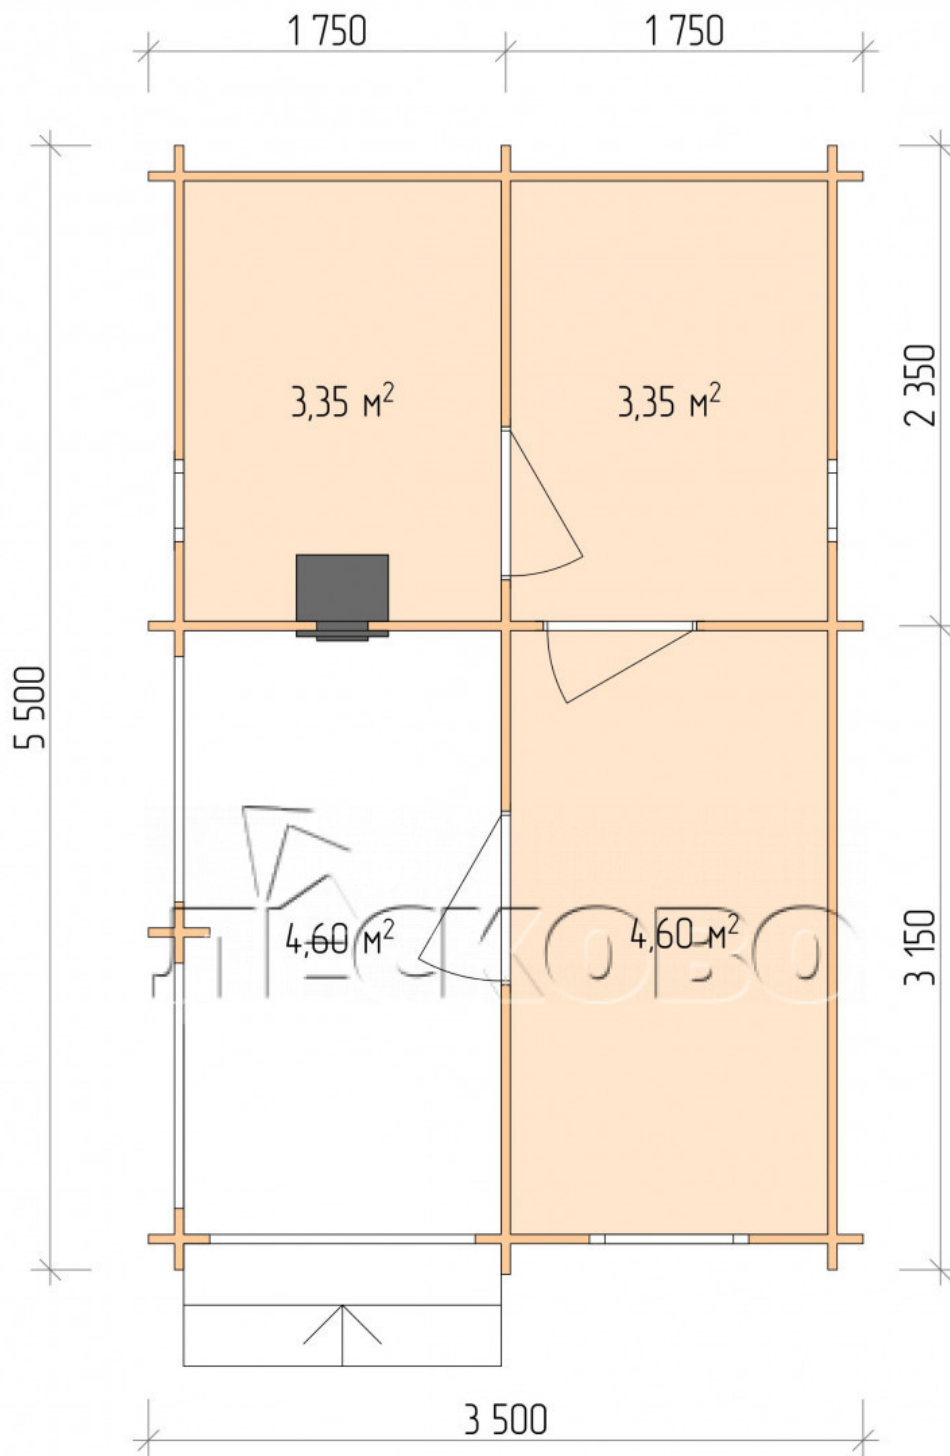

Outdoor sauna "BK" series 3.5×5.5

Project Dimensions

3.5 × 5.5 / 15.1 m²

Full house set

3,512 €

Timber

45 MM

65 MM
+ 805 €

Project planning

3 500

5 500

Разрез

House Kit

- Wall kit: 44 × 145 mm mini-chamber drying chamber with bowls for the project. The material of the tree is spruce, pine (GOST 8486). Humidity 12-14%. The height of the walls is 2.16 m.;
- Logs, lower harness: board 45 × 145 mm chamber drying 10-12%;
- Floors: floorboard 35 mm., Chamber drying;
- Ceiling: imitation of a bar 20 × 135 mm, Chamber drying;

- Wooden windows, glass 4 mm, Single. Treatment with a colorless antiseptic. Hardware;

0.40×0.38 м.2 шт.

0.87×0.78 м.1 шт.

- Wooden doors;

0.84×1.885 м.

bath.2 шт.

0.84×1.885 м.

glass.1 шт.

7. Platbands: dry planed board 20 × 100 mm;

8. Roof: shingles;

9. Skirting board 35 mm.

+7 (4942) 499-770

156014, г. Кострома, ул. Базовая, д. 8