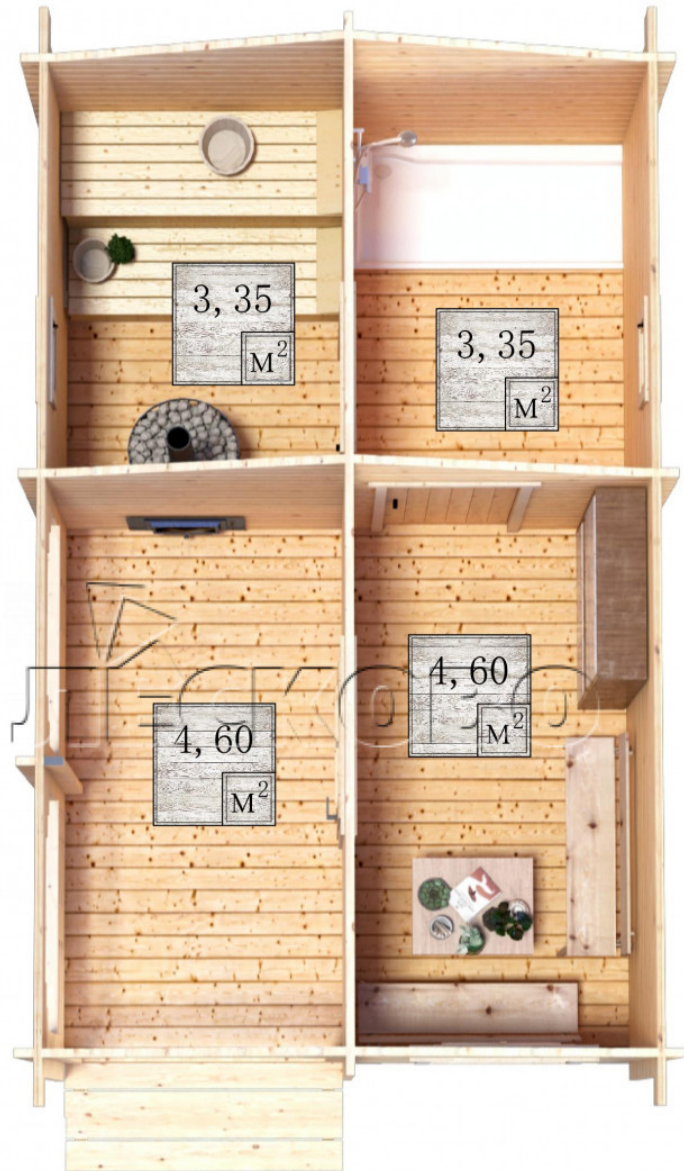

Outdoor sauna "BK" series 3.5×5.5

Project Dimensions

3.5 × 5.5 / 15.1 m²

Full house set

3,512 €

Timber

45 MM

65 MM
+ 805 €

Project planning

3 500

5 500

Разрез

House Kit

- Wall kit: 44 × 145 mm mini-chamber drying chamber with bowls for the project. The material of the tree is spruce, pine (GOST 8486). Humidity 12-14%. The height of the walls is 2.16 m.;
- Logs, lower harness: board 45 × 145 mm chamber drying 10-12%;
- Floors: floorboard 35 mm., Chamber drying;
- Ceiling: imitation of a bar 20 × 135 mm, Chamber drying;

- Wooden windows, glass 4 mm, Single. Treatment with a colorless antiseptic. Hardware;

0.40×0.38 м.2 шт.

0.87×0.78 м.1 шт.

- Wooden doors;

0.84×1.885 м.

bath.2 шт.

0.84×1.885 м.

glass.1 шт.