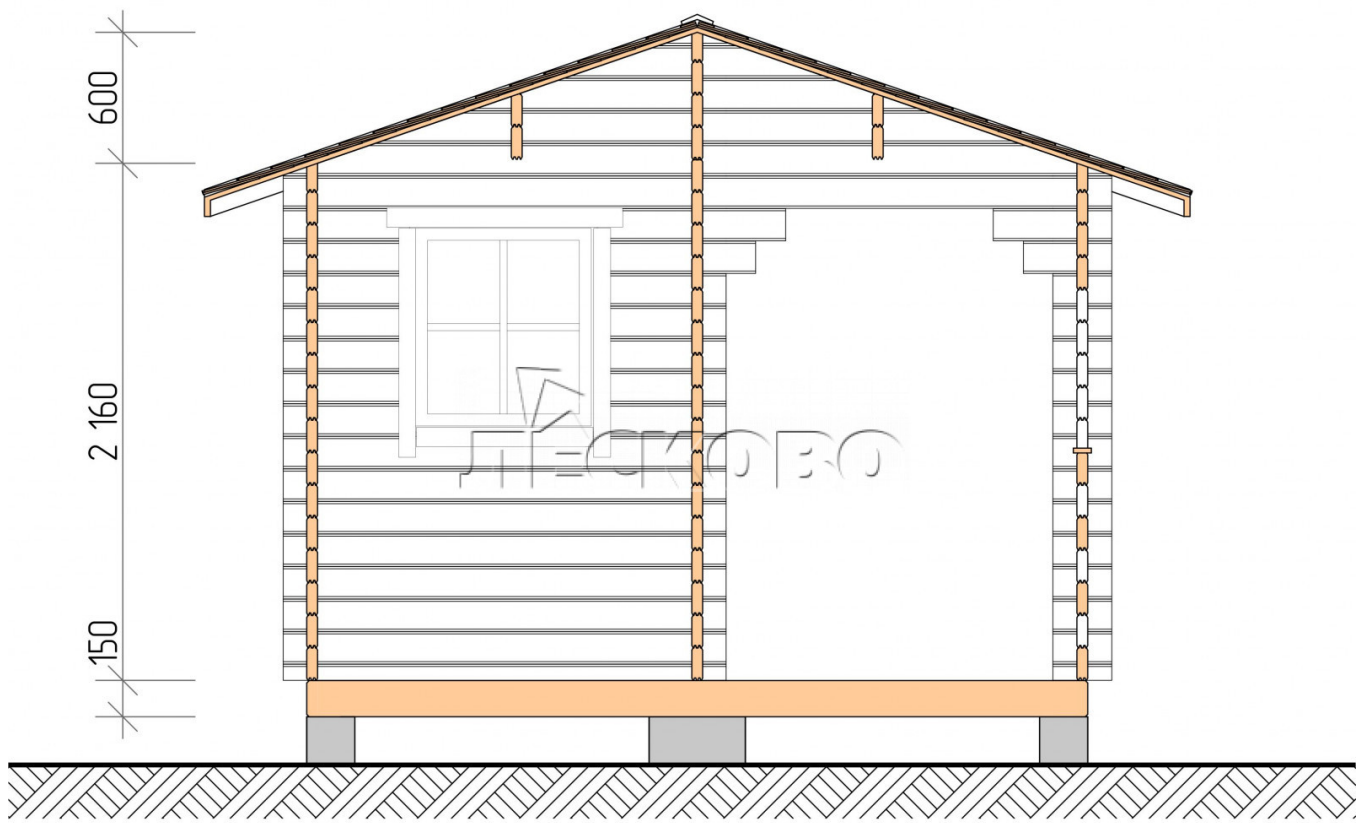

Outdoor sauna "BK" series 3.5×5.5

Project Dimensions

3.5 × 5.5 / 15.1 m²

Full house set

4,225 €

Timber

45 MM

65 MM
+ 955 €

Project planning

3 500

5 500

Разрез

House Kit

- Wall kit: 44 × 145 mm mini-chamber drying chamber with bowls for the project. The material of the tree is spruce, pine (GOST 8486). Humidity 12-14%. The height of the walls is 2.16 m.;
- Logs, lower harness: board 45 × 145 mm chamber drying 10-12%;
- Floors: floorboard 35 mm., Chamber drying;
- Ceiling: imitation of a bar 20 × 135 mm, Chamber drying;

- Wooden windows, glass 4 mm, Single. Treatment with a colorless antiseptic. Hardware;

0.40×0.38 м.2 шт.

0.87×0.78 м.1 шт.

- Wooden doors;

0.84×1.885 м.

bath.2 шт.

0.84×1.885 м.

glass.1 шт.