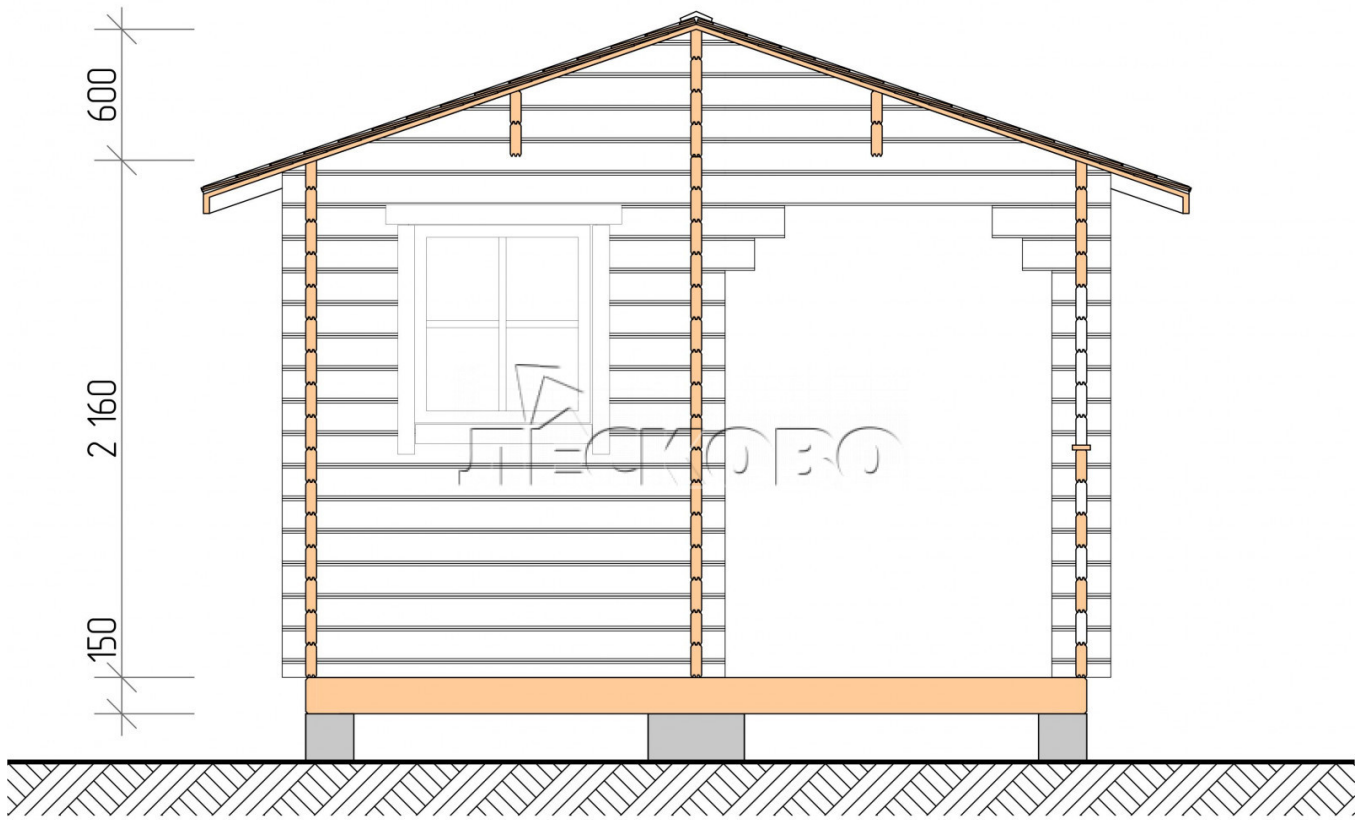

Outdoor sauna "BK" series 3.5×4

Project Dimensions

3.5 × 4 / 11.9 m²

Full house set

3,817 €

Timber

45 MM

65 MM
+ 858 €

Project planning

3 500

4 000

Разрез

House Kit

- Wall kit: 44 × 145 mm mini-chamber drying chamber with bowls for the project. The material of the tree is spruce, pine (GOST 8486). Humidity 12-14%. The height of the walls is 2.16 m.;
- Logs, lower harness: board 45 × 145 mm chamber drying 10-12%;
- Floors: floorboard 35 mm., Chamber drying;
- Ceiling: imitation of a bar 20 × 135 mm, Chamber drying;
- Wooden windows, glass 4 mm, Single. Treatment with a colorless antiseptic. Hardware;

0.40×0.38 м.2 шт.

0.87×0.78 м.1 шт.

- Wooden doors;

0.84×1.885 м.

bath.2 шт.

0.84×1.885 м.

glass.1 шт.

7. Platbands: dry planed board 20 × 100 mm;