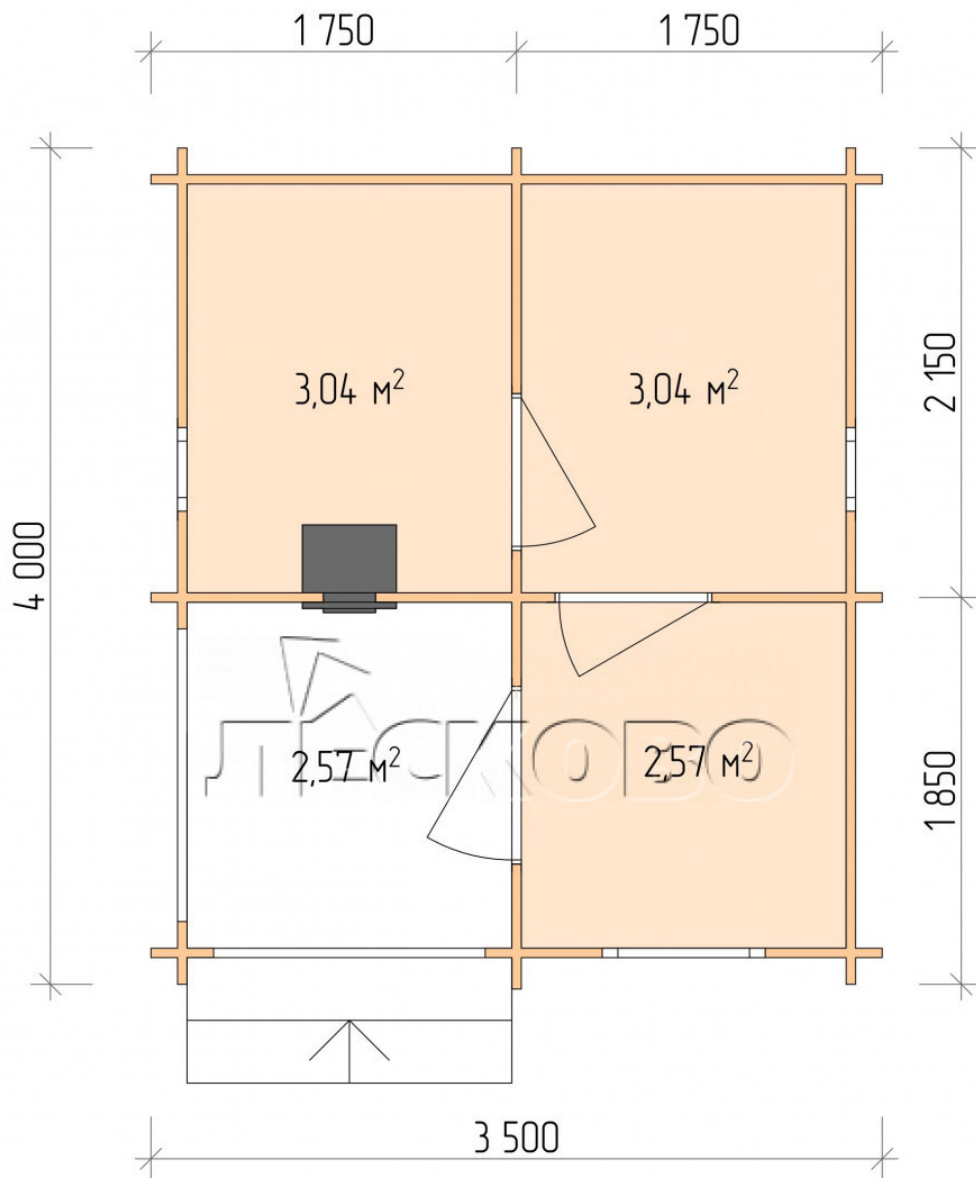

Outdoor sauna "BK" series 3.5×4

Project Dimensions

3.5 × 4 / 11.9 m²

Full house set

3,040 €

Timber

45 MM

65 MM
+ 697 €

Project planning

3 500

4 000

Разрез

House Kit

- Wall kit: 44 × 145 mm mini-chamber drying chamber with bowls for the project. The material of the tree is spruce, pine (GOST 8486). Humidity 12-14%. The height of the walls is 2.16 m.;
- Logs, lower harness: board 45 × 145 mm chamber drying 10-12%;
- Floors: floorboard 35 mm., Chamber drying;
- Ceiling: imitation of a bar 20 × 135 mm, Chamber drying;
- Wooden windows, glass 4 mm, Single. Treatment with a colorless antiseptic. Hardware;

0.40×0.38 м.2 шт.

0.87×0.78 м.1 шт.

- Wooden doors;

0.84×1.885 м.

bath.2 шт.

0.84×1.885 м.

glass.1 шт.

7. Platbands: dry planed board 20 × 100 mm;