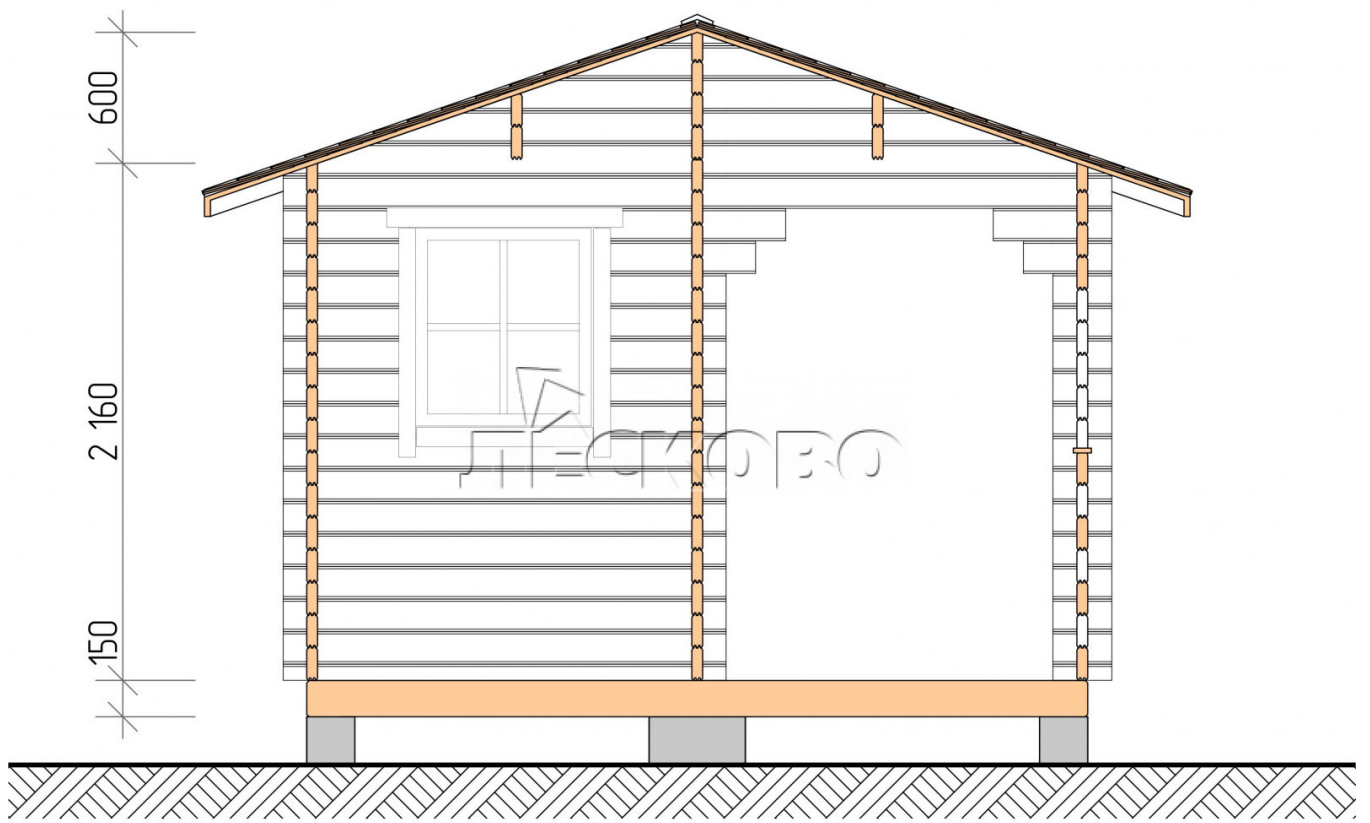

Outdoor sauna "BK" series 3.5×4

Project Dimensions

3.5 × 4 / 11.9 m²

Full house set

3,040 €

Timber

45 MM

65 MM
+ 697 €

Project planning

3 500

4 000

Разрез

House Kit

- Wall kit: 44 × 145 mm mini-chamber drying chamber with bowls for the project. The material of the tree is spruce, pine (GOST 8486). Humidity 12-14%. The height of the walls is 2.16 m.;
- Logs, lower harness: board 45 × 145 mm chamber drying 10-12%;
- Floors: floorboard 35 mm., Chamber drying;
- Ceiling: imitation of a bar 20 × 135 mm, Chamber drying;
- Wooden windows, glass 4 mm, Single. Treatment with a colorless antiseptic. Hardware;

0.40×0.38 м.2 шт.

0.87×0.78 м.1 шт.

- Wooden doors;

0.84×1.885 м.

bath.2 шт.

0.84×1.885 м.

glass.1 шт.

7. Platbands: dry planed board 20 × 100 mm;