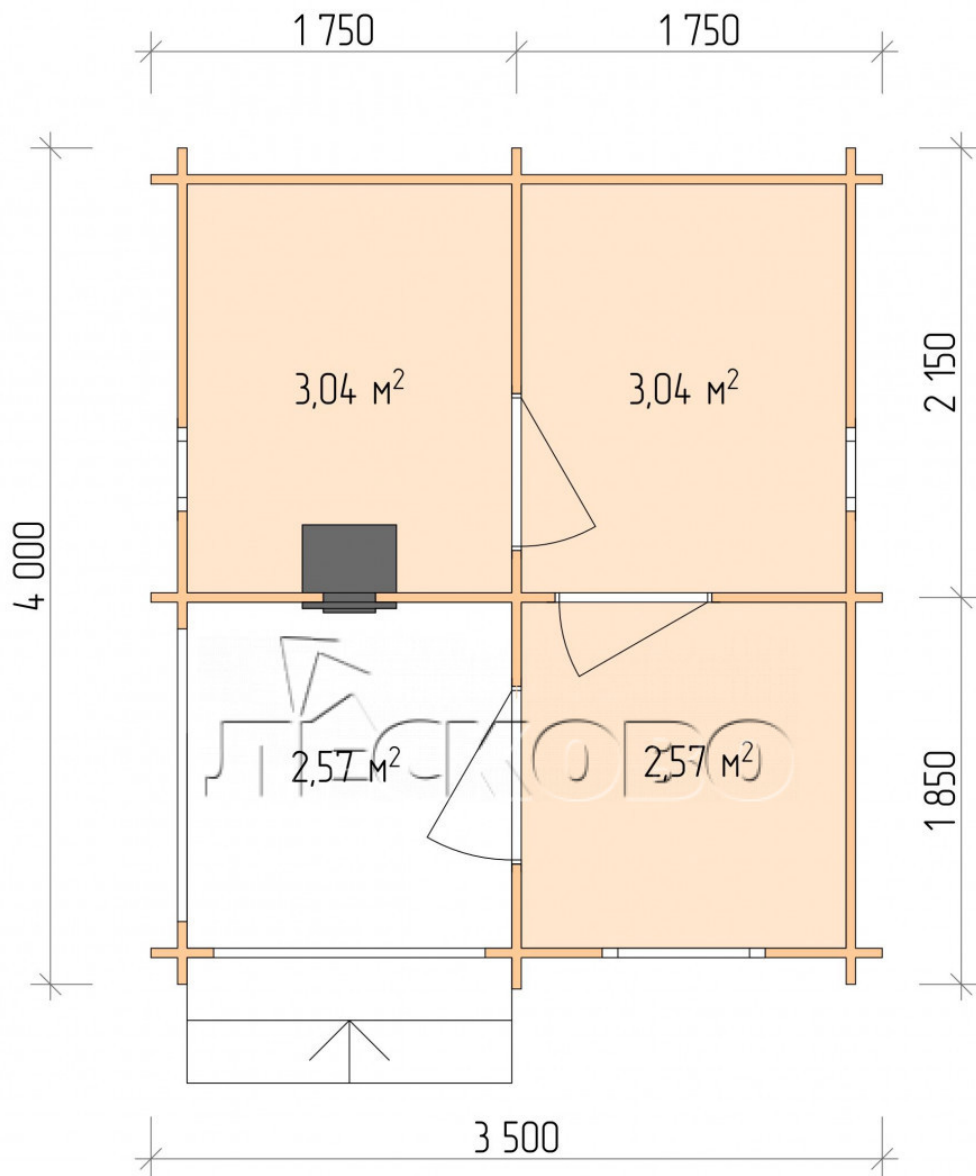

Outdoor sauna "BK" series 3.5×4

Project Dimensions

3.5 × 4 / 11.9 m²

Full house set

3,817 €

Timber

45 MM

65 MM
+ 858 €

Project planning

3 500

4 000

Разрез

House Kit

- Wall kit: 44 × 145 mm mini-chamber drying chamber with bowls for the project. The material of the tree is spruce, pine (GOST 8486). Humidity 12-14%. The height of the walls is 2.16 m.;
- Logs, lower harness: board 45 × 145 mm chamber drying 10-12%;
- Floors: floorboard 35 mm., Chamber drying;
- Ceiling: imitation of a bar 20 × 135 mm, Chamber drying;
- Wooden windows, glass 4 mm, Single. Treatment with a colorless antiseptic. Hardware;

0.40×0.38 м.2 шт.

0.87×0.78 м.1 шт.

- Wooden doors;

0.84×1.885 м.

bath.2 шт.

0.84×1.885 м.

glass.1 шт.

7. Platbands: dry planed board 20 × 100 mm;