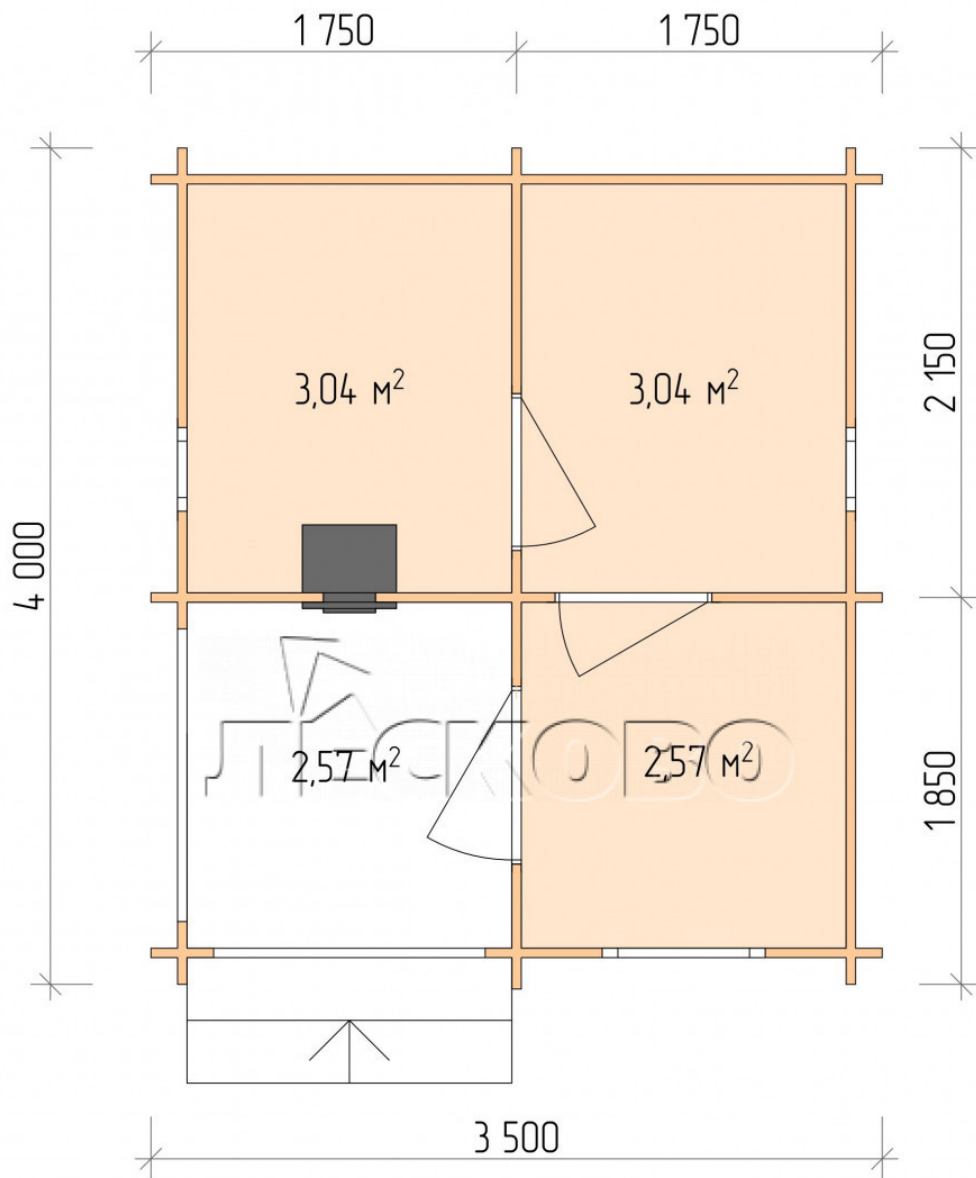

## Outdoor sauna "BK" series 3.5×4

Project Dimensions

3.5 × 4 / 11.9 m<sup>2</sup>

Full house set

**3,152 €**

# Разрез

## House Kit

- Wall kit: 44 × 145 mm mini-chamber drying chamber with bowls for the project. The material of the tree is spruce, pine (GOST 8486). Humidity 12-14%. The height of the walls is 2.16 m.;
- Logs, lower harness: board 45 × 145 mm chamber drying 10-12%;
- Floors: floorboard 35 mm., Chamber drying;
- Ceiling: imitation of a bar 20 × 135 mm, Chamber drying;
- Wooden windows, glass 4 mm, Single. Treatment with a colorless antiseptic. Hardware;

0.40×0.38 м.2 шт.

0.87×0.78 м.1 шт.

- Wooden doors;

0.84×1.885 м.

bath.2 шт.

0.84×1.885 м.

glass.1 шт.

7. Platbands: dry planed board 20 × 100 mm;