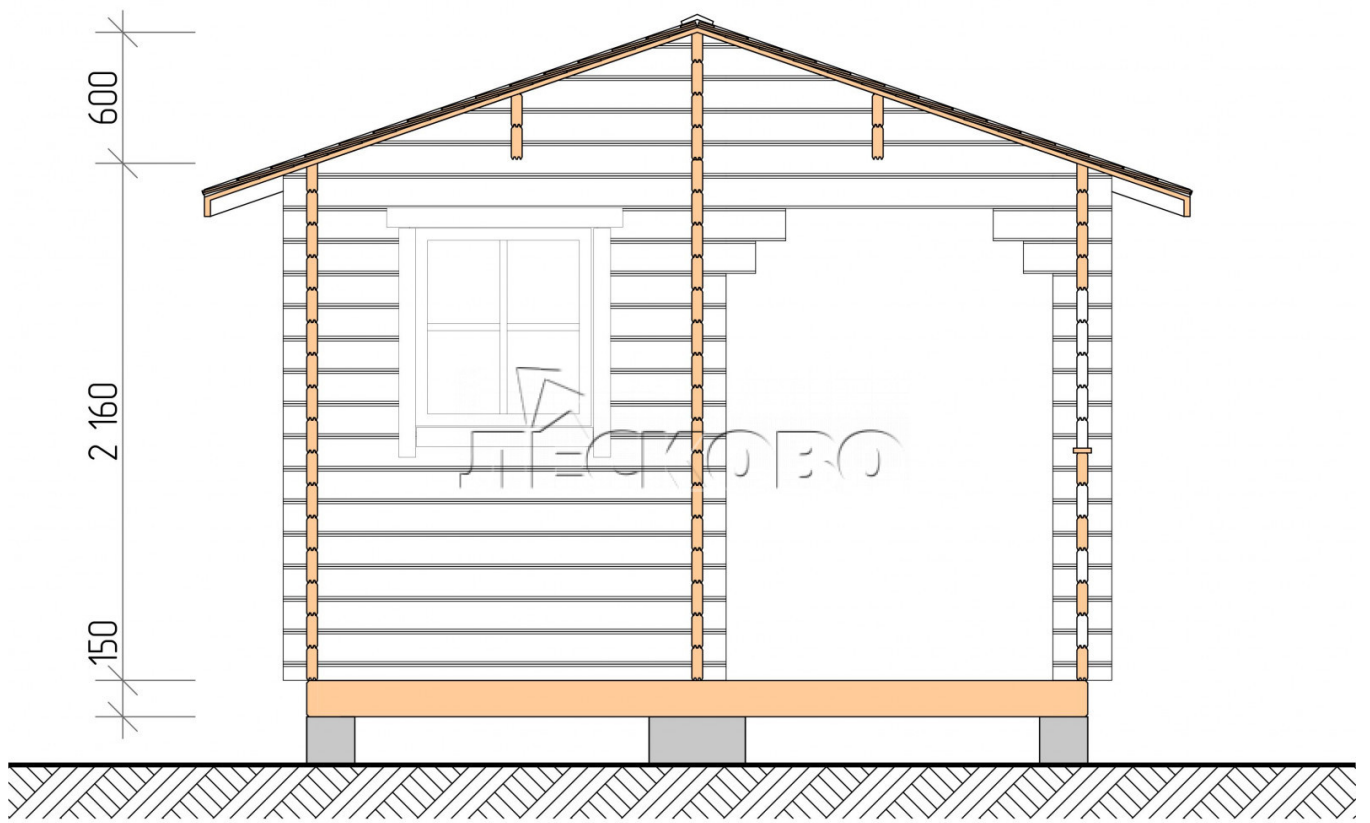

## Outdoor sauna "BK" series 3.5×4

Project Dimensions

3.5 × 4 / 11.9 m<sup>2</sup>

Full house set

**3,152 €**

# Разрез

## House Kit

- Wall kit: 44 × 145 mm mini-chamber drying chamber with bowls for the project. The material of the tree is spruce, pine (GOST 8486). Humidity 12-14%. The height of the walls is 2.16 m.;
- Logs, lower harness: board 45 × 145 mm chamber drying 10-12%;
- Floors: floorboard 35 mm., Chamber drying;
- Ceiling: imitation of a bar 20 × 135 mm, Chamber drying;
- Wooden windows, glass 4 mm, Single. Treatment with a colorless antiseptic. Hardware;