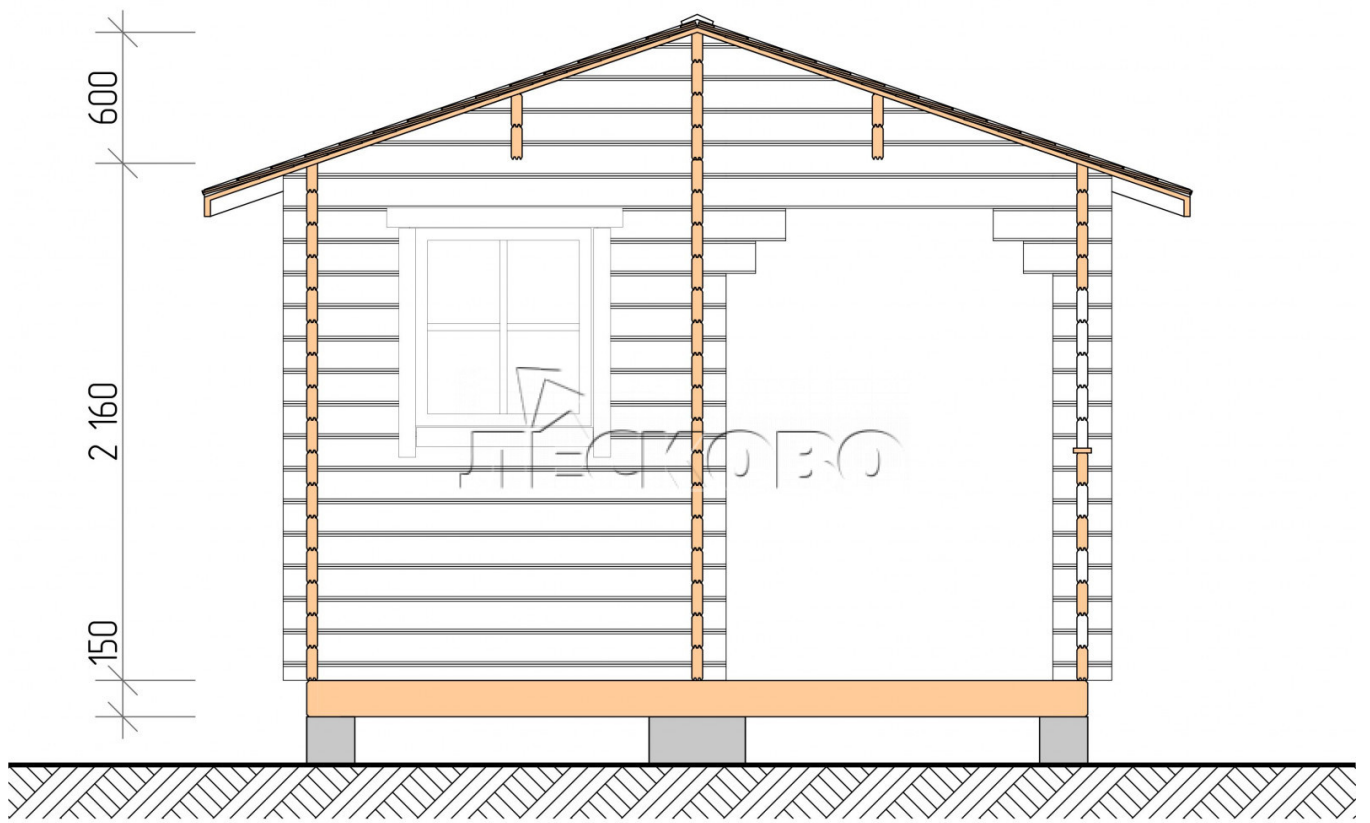

Outdoor sauna "BK" series 3.5×4.5

Project Dimensions

3.5 × 4.5 / 13.5 m²

Full house set

3,260 €

Timber

45 MM

65 MM
+ 727 €

Project planning

3 500

4 500

Разрез

House Kit

- Wall kit: 44 × 145 mm mini-chamber drying chamber with bowls for the project. The material of the tree is spruce, pine (GOST 8486). Humidity 12-14%. The height of the walls is 2.16 m.;
- Logs, lower harness: board 45 × 145 mm chamber drying 10-12%;
- Floors: floorboard 35 mm., Chamber drying;
- Ceiling: imitation of a bar 20 × 135 mm, Chamber drying;

- Wooden windows, glass 4 mm, Single. Treatment with a colorless antiseptic. Hardware;

0.40×0.38 м.2 шт.

0.87×0.78 м.1 шт.

- Wooden doors;

0.84×1.885 м.

bath.2 шт.

0.84×1.885 м.

glass.1 шт.