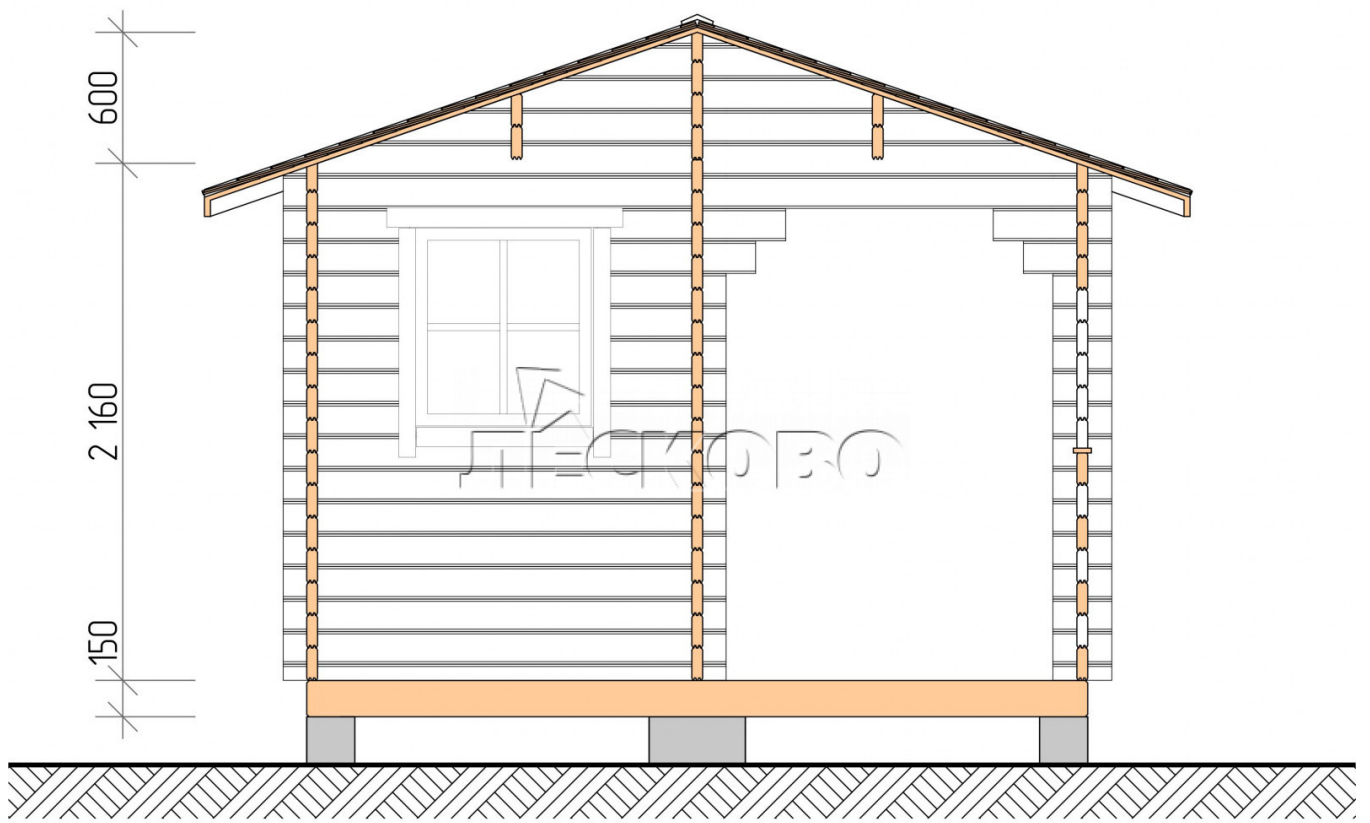

Outdoor sauna "BK" series 3.5×4.5

Project Dimensions

3.5 × 4.5 / 13.5 m²

Full house set

3,381 €

Timber

45 mm

65 mm
+ 754 €

Project planning

3 500

4 500

Разрез

House Kit

- Wall kit: 44 × 145 mm mini-chamber drying chamber with bowls for the project. The material of the tree is spruce, pine (GOST 8486). Humidity 12-14%. The height of the walls is 2.16 m.;
- Logs, lower harness: board 45 × 145 mm chamber drying 10-12%;
- Floors: floorboard 35 mm., Chamber drying;
- Ceiling: imitation of a bar 20 × 135 mm, Chamber drying;

- Wooden windows, glass 4 mm, Single. Treatment with a colorless antiseptic. Hardware;

0.40×0.38 м.2 шт.

0.87×0.78 м.1 шт.

- Wooden doors;

0.84×1.885 м.

bath.2 шт.

0.84×1.885 м.

glass.1 шт.