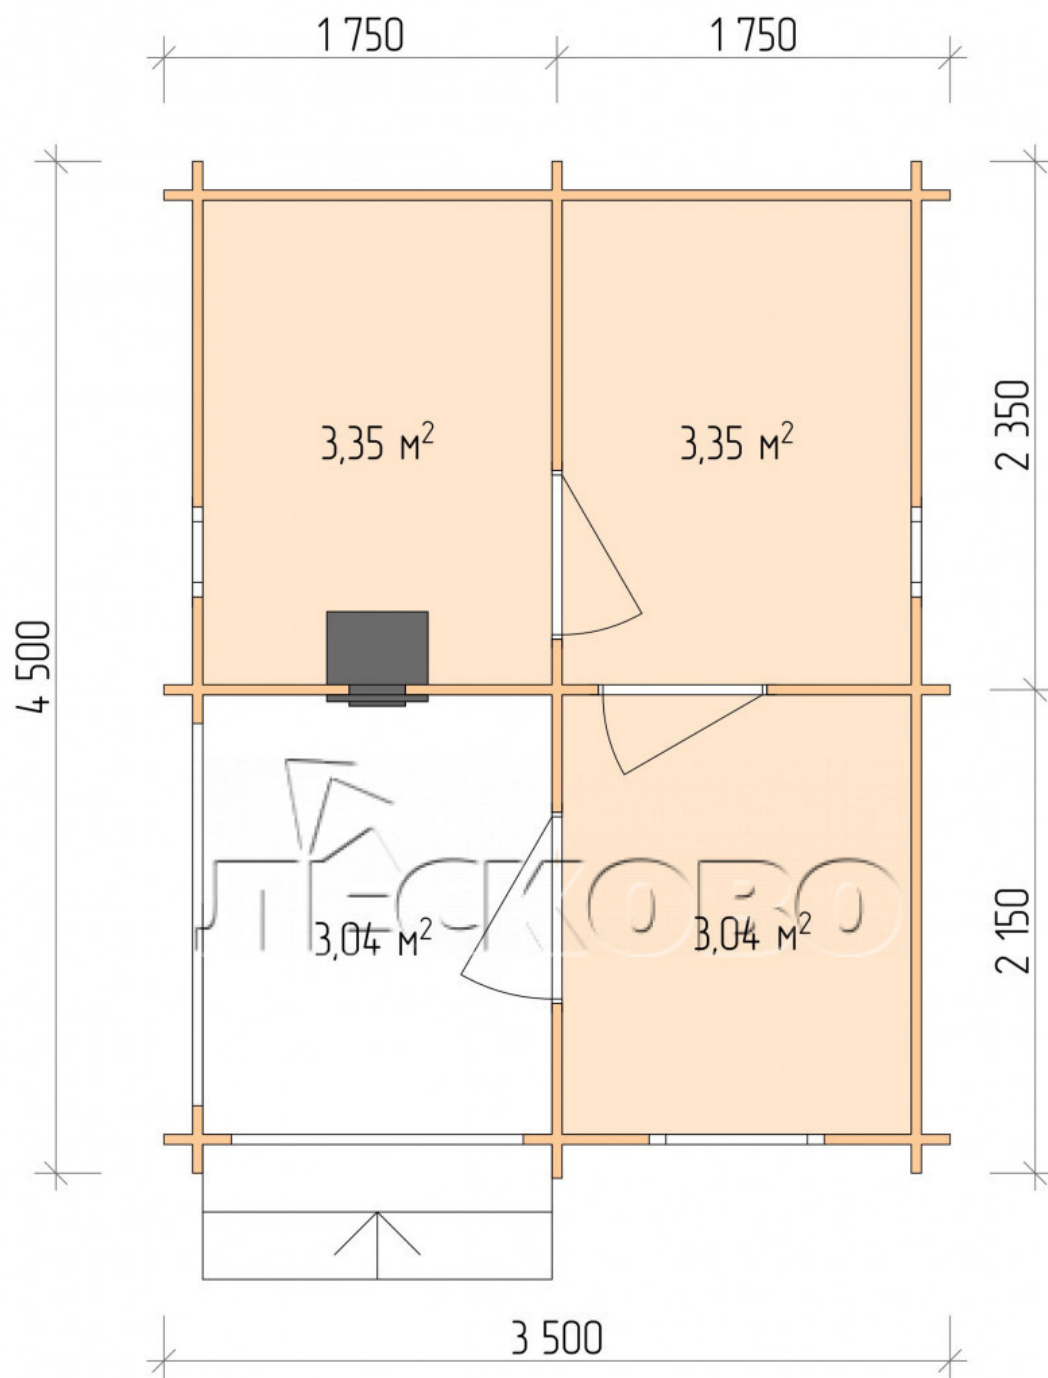

Outdoor sauna "BK" series 3.5×4.5

Project Dimensions

3.5 × 4.5 / 13.5 m²

Full house set

3,381 €

Timber

45 mm

65 mm
+ 754 €

Project planning

3 500

4 500

Разрез

House Kit

- Wall kit: 44 × 145 mm mini-chamber drying chamber with bowls for the project. The material of the tree is spruce, pine (GOST 8486). Humidity 12-14%. The height of the walls is 2.16 m.;
- Logs, lower harness: board 45 × 145 mm chamber drying 10-12%;
- Floors: floorboard 35 mm., Chamber drying;
- Ceiling: imitation of a bar 20 × 135 mm, Chamber drying;

- Wooden windows, glass 4 mm, Single. Treatment with a colorless antiseptic. Hardware;

0.40×0.38 м.2 шт.

0.87×0.78 м.1 шт.

- Wooden doors;

0.84×1.885 м.

bath.2 шт.

0.84×1.885 м.

glass.1 шт.

7. Platbands: dry planed board 20 × 100 mm;

8. Roof: shingles;

9. Skirting board 35 mm.

+7 (4942) 499-770

156014, г. Кострома, ул. Базовая, д. 8