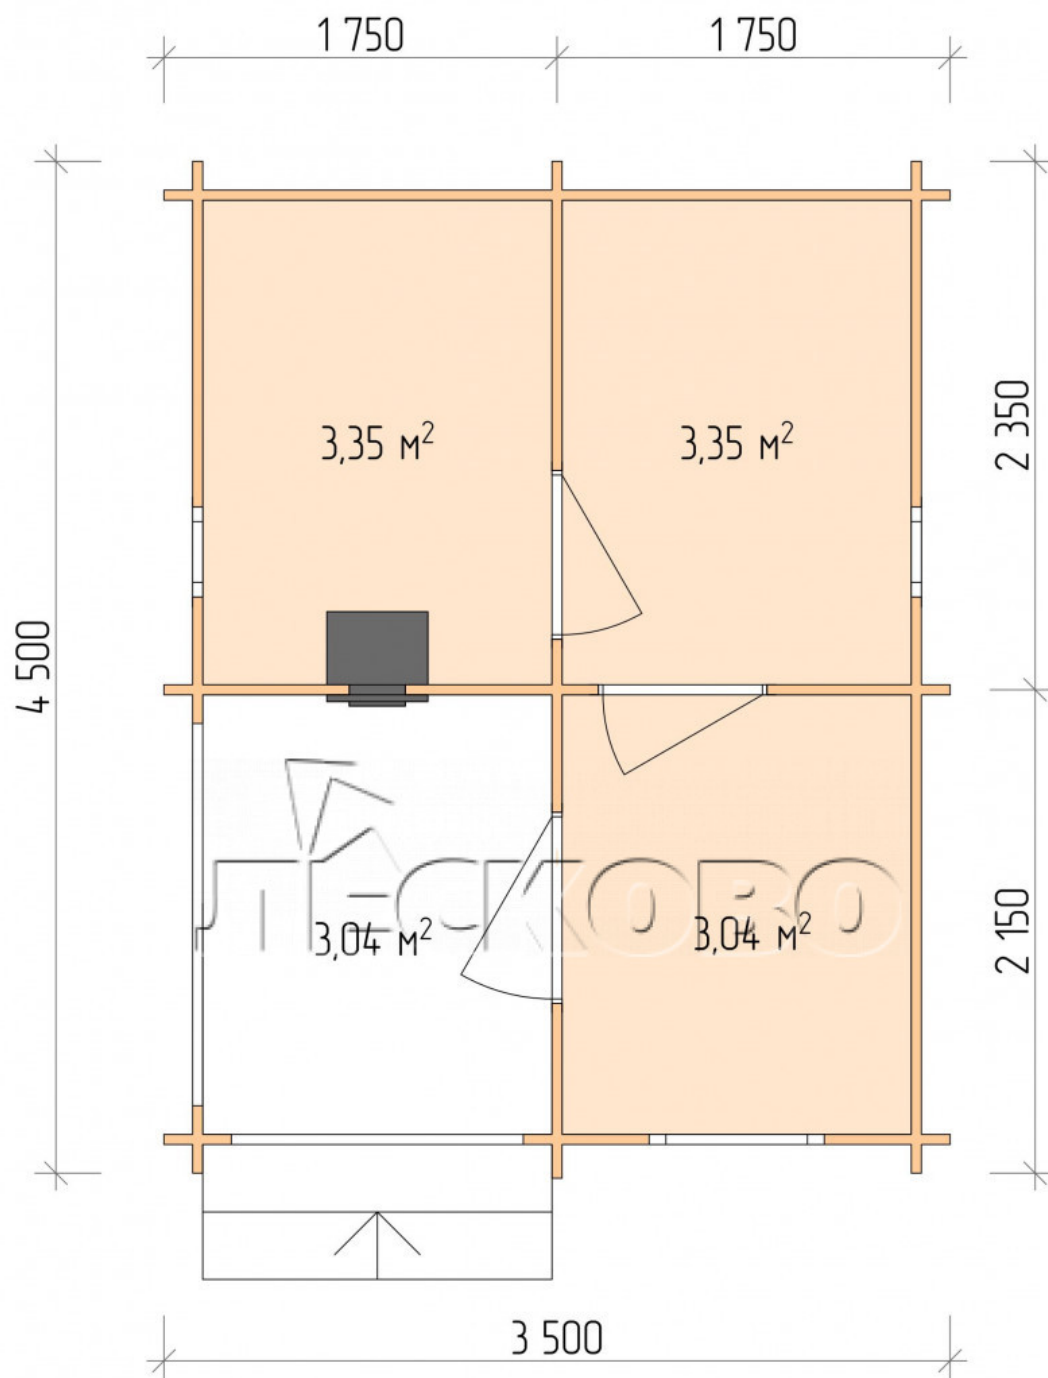

Outdoor sauna "BK" series 3.5×4.5

Project Dimensions

3.5 × 4.5 / 13.5 m²

Full house set

3,260 €

Timber

45 MM

65 MM
+ 727 €

Project planning

3 500

4 500

Разрез

House Kit

- Wall kit: 44 × 145 mm mini-chamber drying chamber with bowls for the project. The material of the tree is spruce, pine (GOST 8486). Humidity 12-14%. The height of the walls is 2.16 m.;
- Logs, lower harness: board 45 × 145 mm chamber drying 10-12%;
- Floors: floorboard 35 mm., Chamber drying;
- Ceiling: imitation of a bar 20 × 135 mm, Chamber drying;

- Wooden windows, glass 4 mm, Single. Treatment with a colorless antiseptic. Hardware;

0.40×0.38 м.2 шт.

0.87×0.78 м.1 шт.

- Wooden doors;

0.84×1.885 м.

bath.2 шт.

0.84×1.885 м.

glass.1 шт.

7. Platbands: dry planed board 20 × 100 mm;

8. Roof: shingles;

9. Skirting board 35 mm.

+7 (4942) 499-770

156014, г. Кострома, ул. Базовая, д. 8