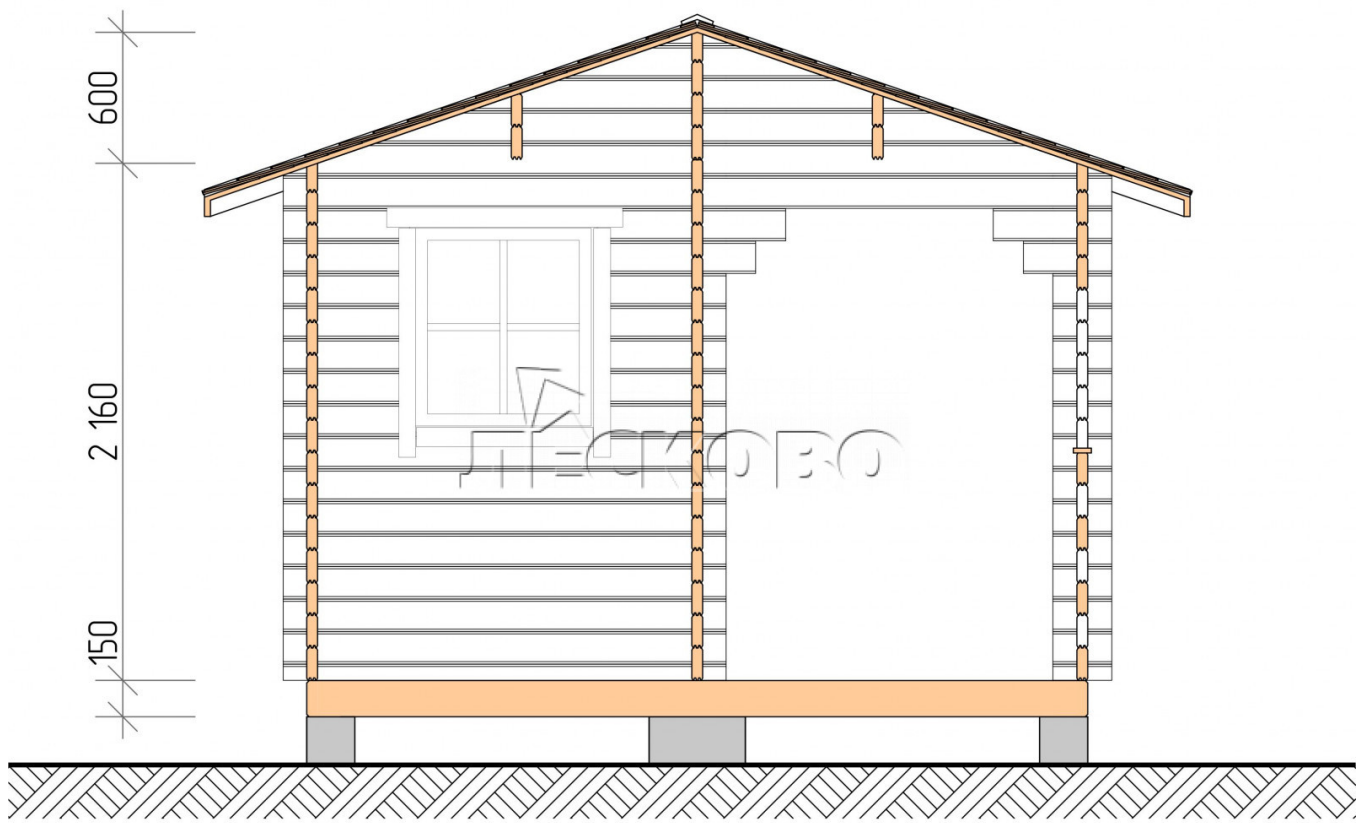

Outdoor sauna "BK" series 3.5×4.5

Project Dimensions

3.5 × 4.5 / 13.5 m²

Full house set

4,073 €

Timber

45 MM

65 MM
+ 896 €

Project planning

3 500

4 500

Разрез

House Kit

- Wall kit: 44 × 145 mm mini-chamber drying chamber with bowls for the project. The material of the tree is spruce, pine (GOST 8486). Humidity 12-14%. The height of the walls is 2.16 m.;
- Logs, lower harness: board 45 × 145 mm chamber drying 10-12%;
- Floors: floorboard 35 mm., Chamber drying;
- Ceiling: imitation of a bar 20 × 135 mm, Chamber drying;

- Wooden windows, glass 4 mm, Single. Treatment with a colorless antiseptic. Hardware;

0.40×0.38 м.2 шт.

0.87×0.78 м.1 шт.

- Wooden doors;

0.84×1.885 м.

bath.2 шт.

0.84×1.885 м.

glass.1 шт.