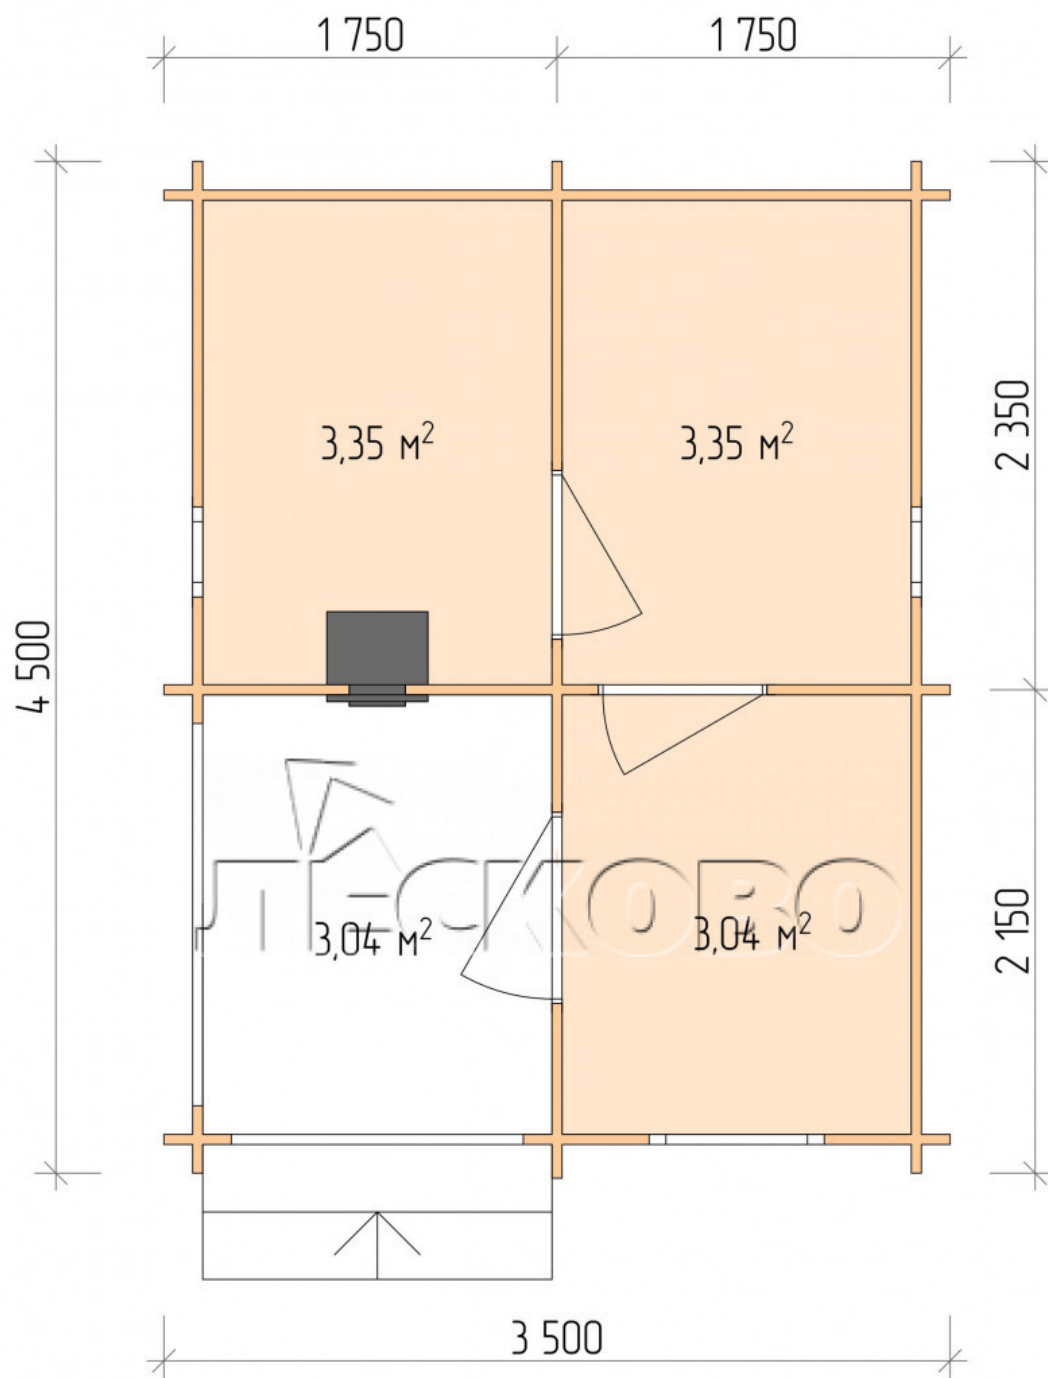

Outdoor sauna "BK" series 3.5×4.5

Project Dimensions

3.5 × 4.5 / 13.5 m²

Full house set

4,073 €

Timber

45 MM

65 MM
+ 896 €

Project planning

3 500

4 500

Разрез

House Kit

- Wall kit: 44 × 145 mm mini-chamber drying chamber with bowls for the project. The material of the tree is spruce, pine (GOST 8486). Humidity 12-14%. The height of the walls is 2.16 m.;
- Logs, lower harness: board 45 × 145 mm chamber drying 10-12%;
- Floors: floorboard 35 mm., Chamber drying;
- Ceiling: imitation of a bar 20 × 135 mm, Chamber drying;

- Wooden windows, glass 4 mm, Single. Treatment with a colorless antiseptic. Hardware;

0.40×0.38 м.2 шт.

0.87×0.78 м.1 шт.

- Wooden doors;

0.84×1.885 м.

bath.2 шт.

0.84×1.885 м.

glass.1 шт.

7. Platbands: dry planed board 20 × 100 mm;

8. Roof: shingles;

9. Skirting board 35 mm.

+7 (4942) 499-770

156014, г. Кострома, ул. Базовая, д. 8