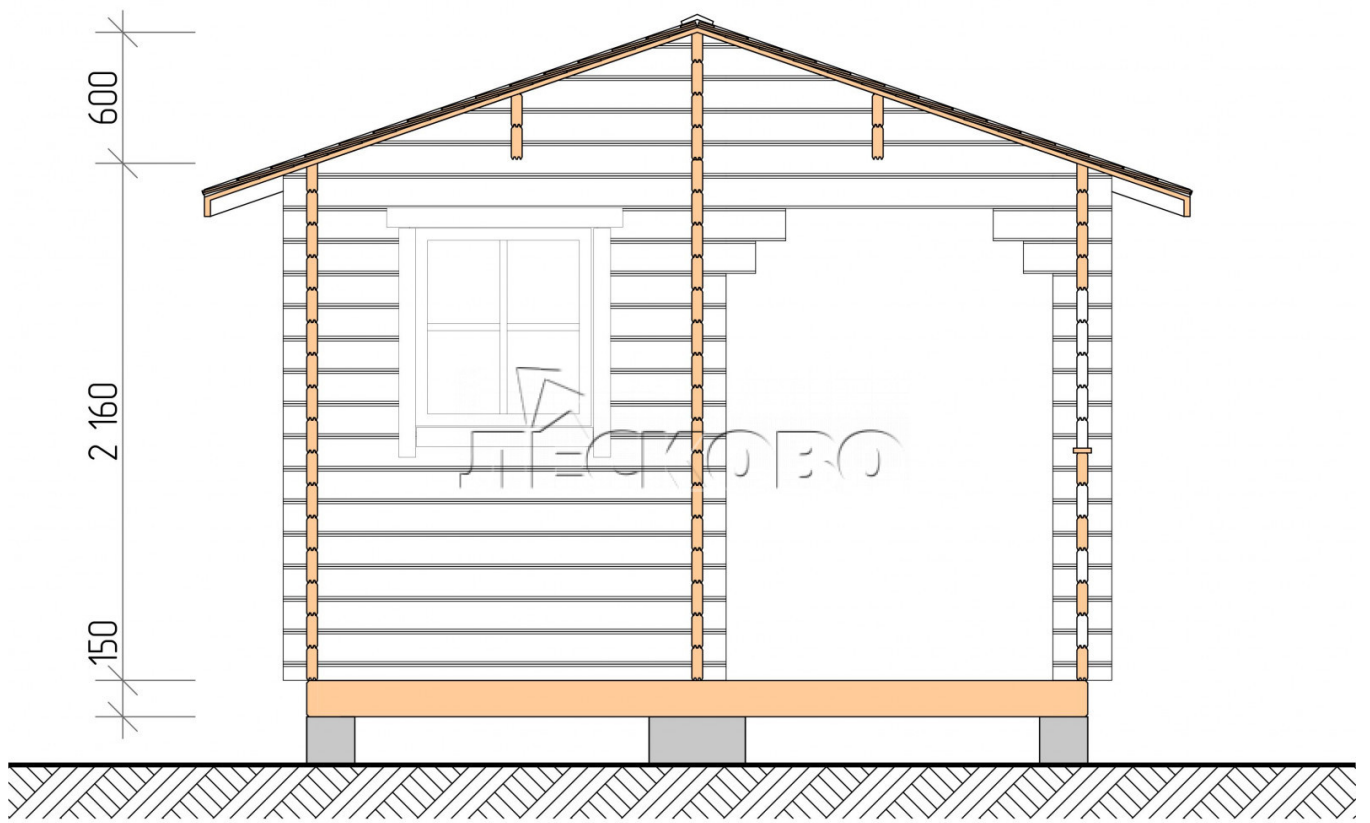

Outdoor sauna "BK" series 3.5×3.5

Project Dimensions

3.5 × 3.5 / 10.3 m²

Full house set

2,916 €

Timber

45 MM

65 MM
+ 659 €

Project planning

Разрез

House Kit

- Wall kit: 44 × 145 mm mini-chamber drying chamber with bowls for the project. The material of the tree is spruce, pine (GOST 8486). Humidity 12-14%. The height of the walls is 2.16 m.;
- Logs, lower harness: board 45 × 145 mm chamber drying 10-12%;
- Floors: floorboard 35 mm., Chamber drying;
- Ceiling: imitation of a bar 20 × 135 mm, Chamber drying;
- Wooden windows, glass 4 mm, Single. Treatment with a colorless antiseptic. Hardware;

0.40×0.38 м.2 шт.

0.87×0.78 м.1 шт.

- Wooden doors;

0.84×1.885 м.

bath.2 шт.

0.84×1.885 м.

glass.1 шт.

7. Platbands: dry planed board 20 × 100 mm;