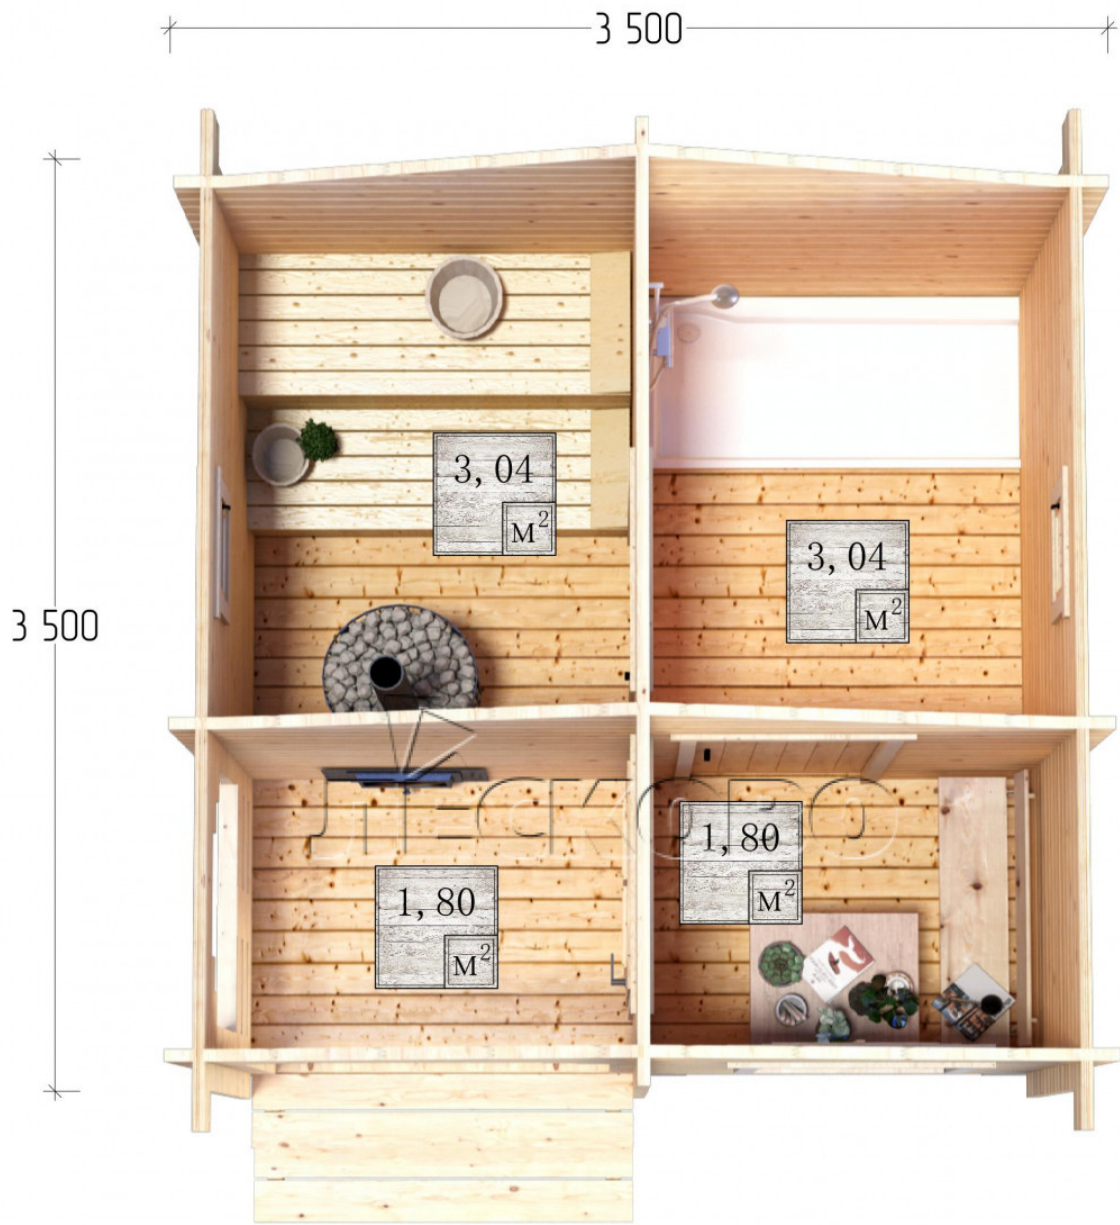

## Outdoor sauna "BK" series 3.5×3.5

Project Dimensions

3.5 × 3.5 / 10.3 m<sup>2</sup>

Full house set

**2,770 €**

# Разрез

## House Kit

- Wall kit: 44 × 145 mm mini-chamber drying chamber with bowls for the project. The material of the tree is spruce, pine (GOST 8486). Humidity 12-14%. The height of the walls is 2.16 m.;
- Logs, lower harness: board 45 × 145 mm chamber drying 10-12%;
- Floors: floorboard 35 mm., Chamber drying;
- Ceiling: imitation of a bar 20 × 135 mm, Chamber drying;
- Wooden windows, glass 4 mm, Single. Treatment with a colorless antiseptic. Hardware;