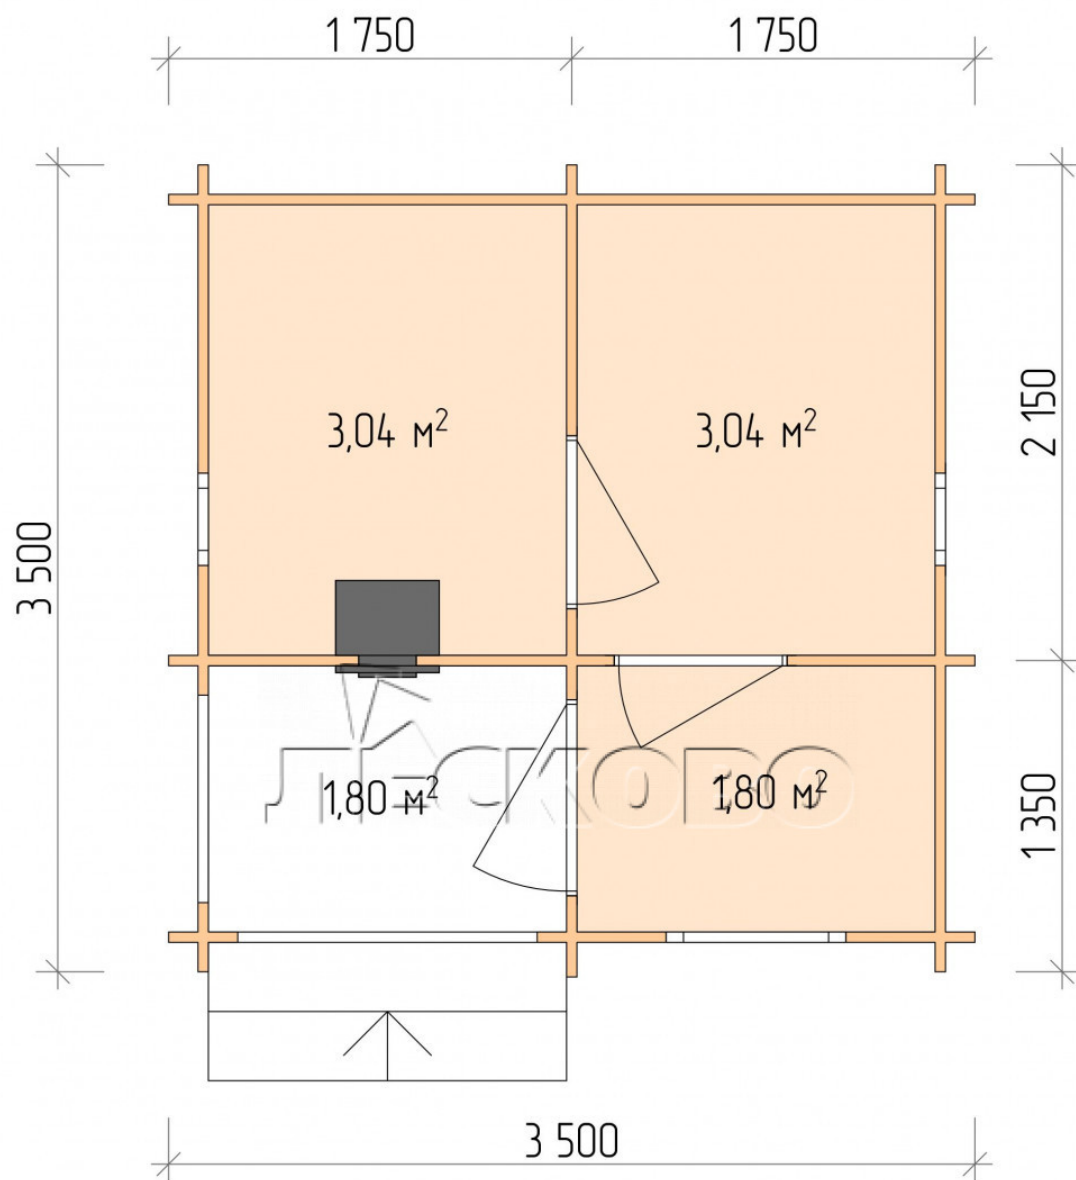

Outdoor sauna "BK" series 3.5×3.5

Project Dimensions

3.5 × 3.5 / 10.3 m²

Full house set

2,916 €

Timber

45 MM

65 MM
+ 659 €

Project planning

Разрез

House Kit

- Wall kit: 44 × 145 mm mini-chamber drying chamber with bowls for the project. The material of the tree is spruce, pine (GOST 8486). Humidity 12-14%. The height of the walls is 2.16 m.;
- Logs, lower harness: board 45 × 145 mm chamber drying 10-12%;
- Floors: floorboard 35 mm., Chamber drying;
- Ceiling: imitation of a bar 20 × 135 mm, Chamber drying;
- Wooden windows, glass 4 mm, Single. Treatment with a colorless antiseptic. Hardware;

0.40×0.38 м.2 шт.

0.87×0.78 м.1 шт.

- Wooden doors;

0.84×1.885 м.

bath.2 шт.

0.84×1.885 м.

glass.1 шт.

7. Platbands: dry planed board 20 × 100 mm;