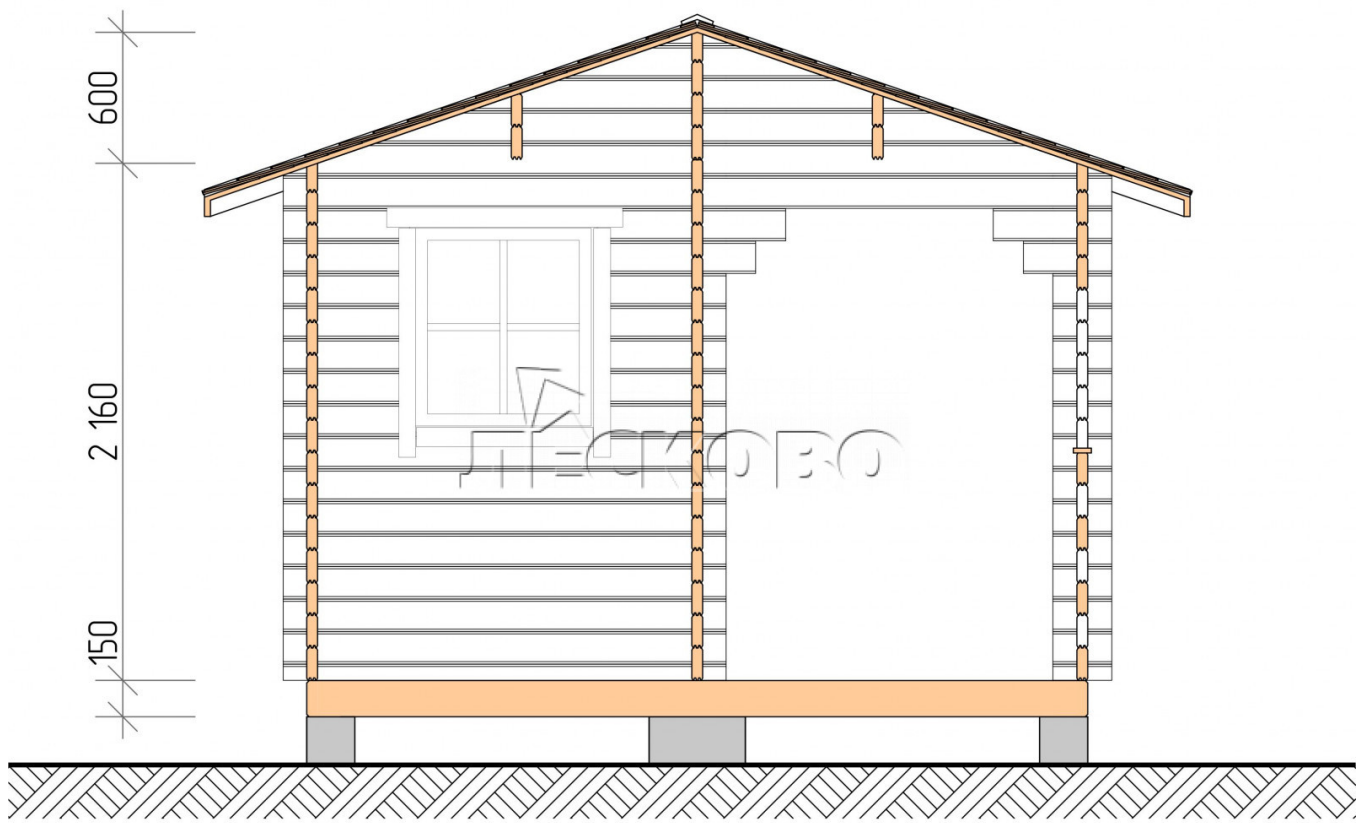

## Outdoor sauna "BK" series 3.5×3.5

Project Dimensions

3.5 × 3.5 / 10.3 m<sup>2</sup>

Full house set

**2,770 €**

### Timber

45 MM

65 MM  
+ 626 €

## House Kit

- Wall kit: 44 × 145 mm mini-chamber drying chamber with bowls for the project. The material of the tree is spruce, pine (GOST 8486). Humidity 12-14%. The height of the walls is 2.16 m.;
- Logs, lower harness: board 45 × 145 mm chamber drying 10-12%;
- Floors: floorboard 35 mm., Chamber drying;
- Ceiling: imitation of a bar 20 × 135 mm, Chamber drying;
- Wooden windows, glass 4 mm, Single. Treatment with a colorless antiseptic. Hardware;