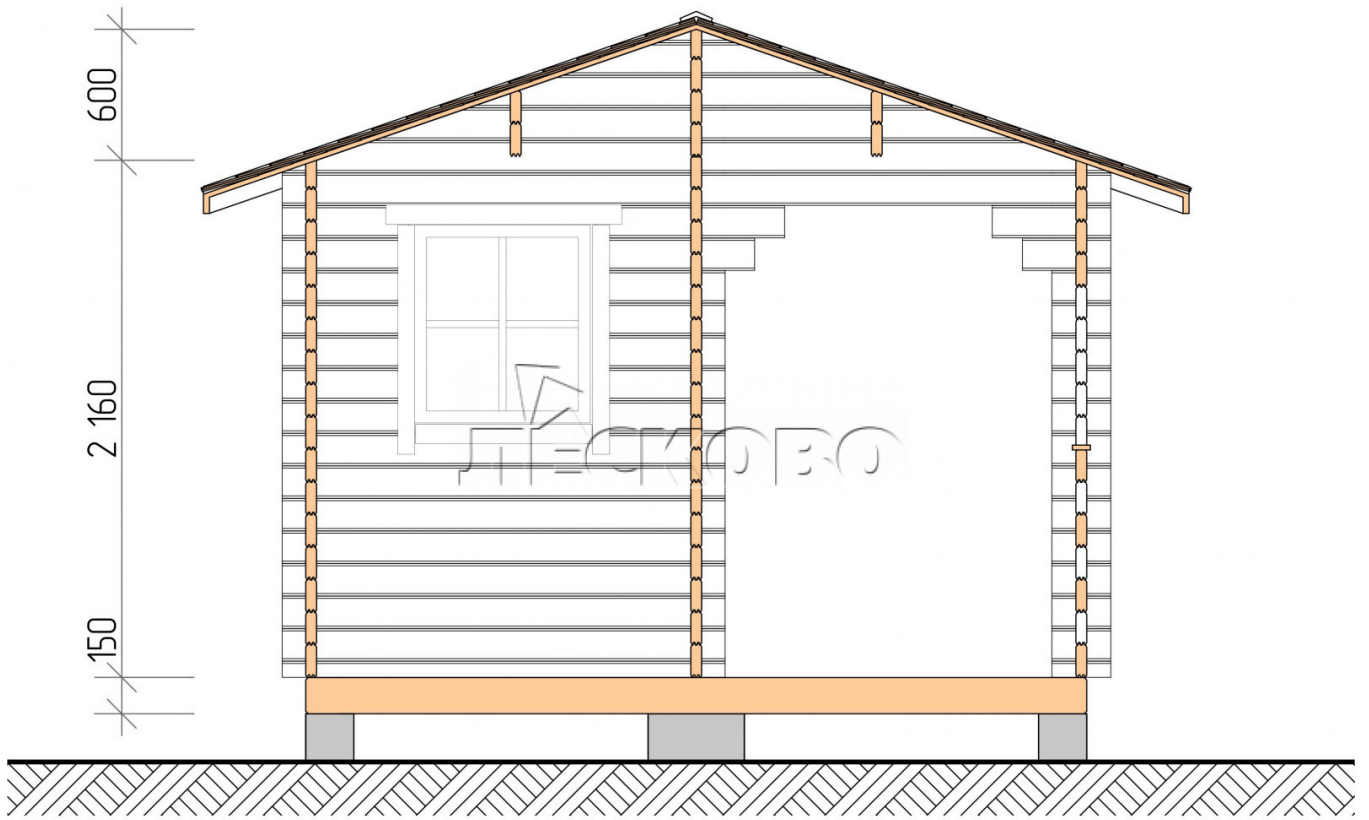

Outdoor sauna "BK" series 3.5×3.5

Project Dimensions

3.5 × 3.5 / 10.3 m²

Full house set

3,623 €

Timber

45 MM

65 MM
+ 799 €

Project planning

Разрез

House Kit

- Wall kit: 44 × 145 mm mini-chamber drying chamber with bowls for the project. The material of the tree is spruce, pine (GOST 8486). Humidity 12-14%. The height of the walls is 2.16 m.;
- Logs, lower harness: board 45 × 145 mm chamber drying 10-12%;
- Floors: floorboard 35 mm., Chamber drying;
- Ceiling: imitation of a bar 20 × 135 mm, Chamber drying;
- Wooden windows, glass 4 mm, Single. Treatment with a colorless antiseptic. Hardware;

0.40×0.38 м.2 шт.

0.87×0.78 м.1 шт.

- Wooden doors;

0.84×1.885 м.
bath.2 шт.

0.84×1.885 м.
glass.1 шт.

7. Platbands: dry planed board 20 × 100 mm;

8. Roof: shingles;

9. Skirting board 35 mm.