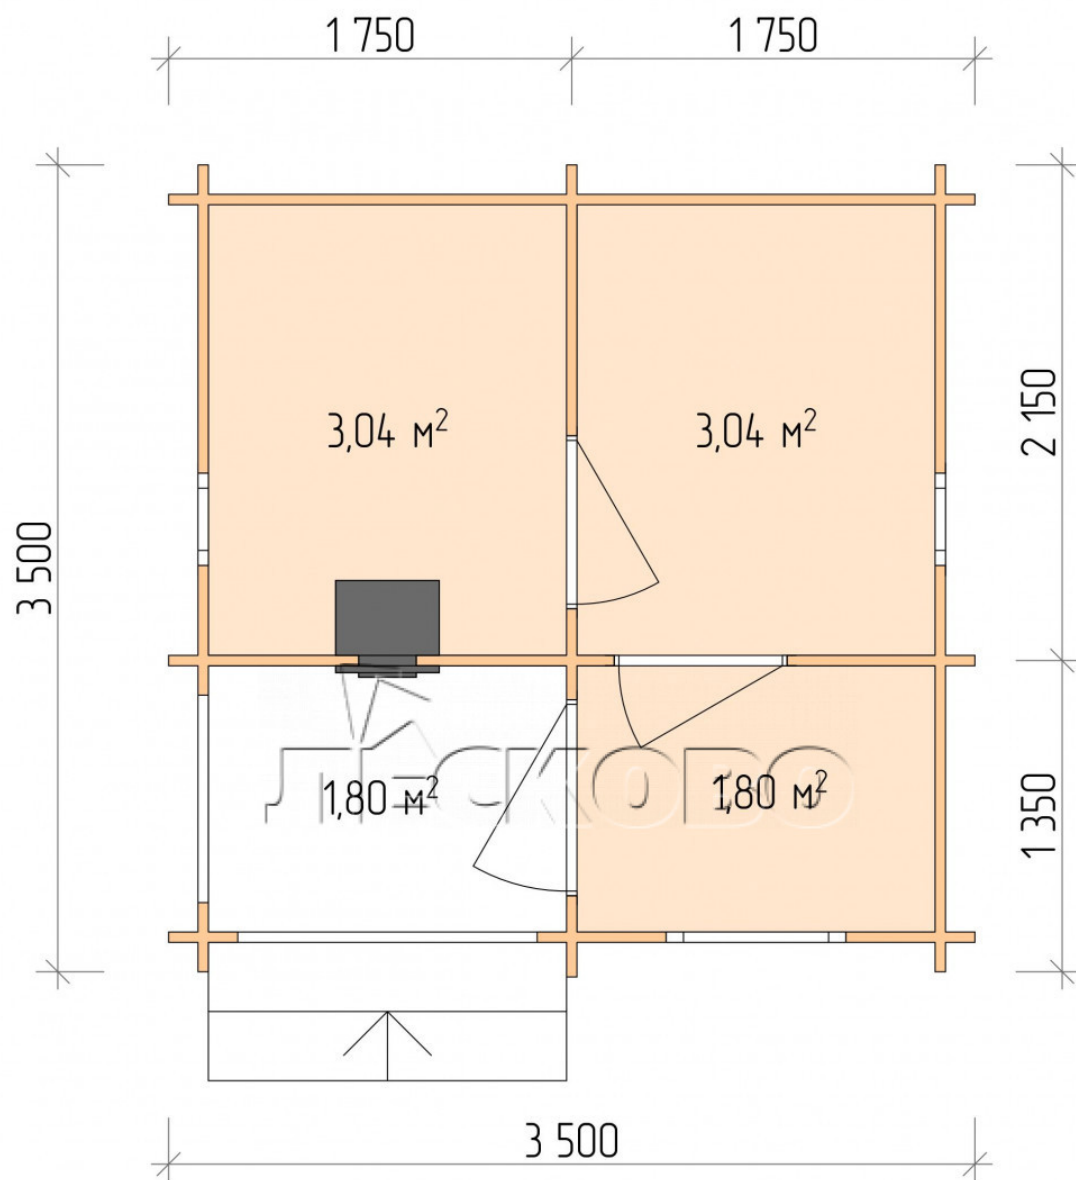

House Kit

- Wall kit: 44 × 145 mm mini-chamber drying chamber with bowls for the project. The material of the tree is spruce, pine (GOST 8486). Humidity 12-14%. The height of the walls is 2.16 m.;
- Logs, lower harness: board 45 × 145 mm chamber drying 10-12%;
- Floors: floorboard 35 mm., Chamber drying;
- Ceiling: imitation of a bar 20 × 135 mm, Chamber drying;
- Wooden windows, glass 4 mm, Single. Treatment with a colorless antiseptic. Hardware;