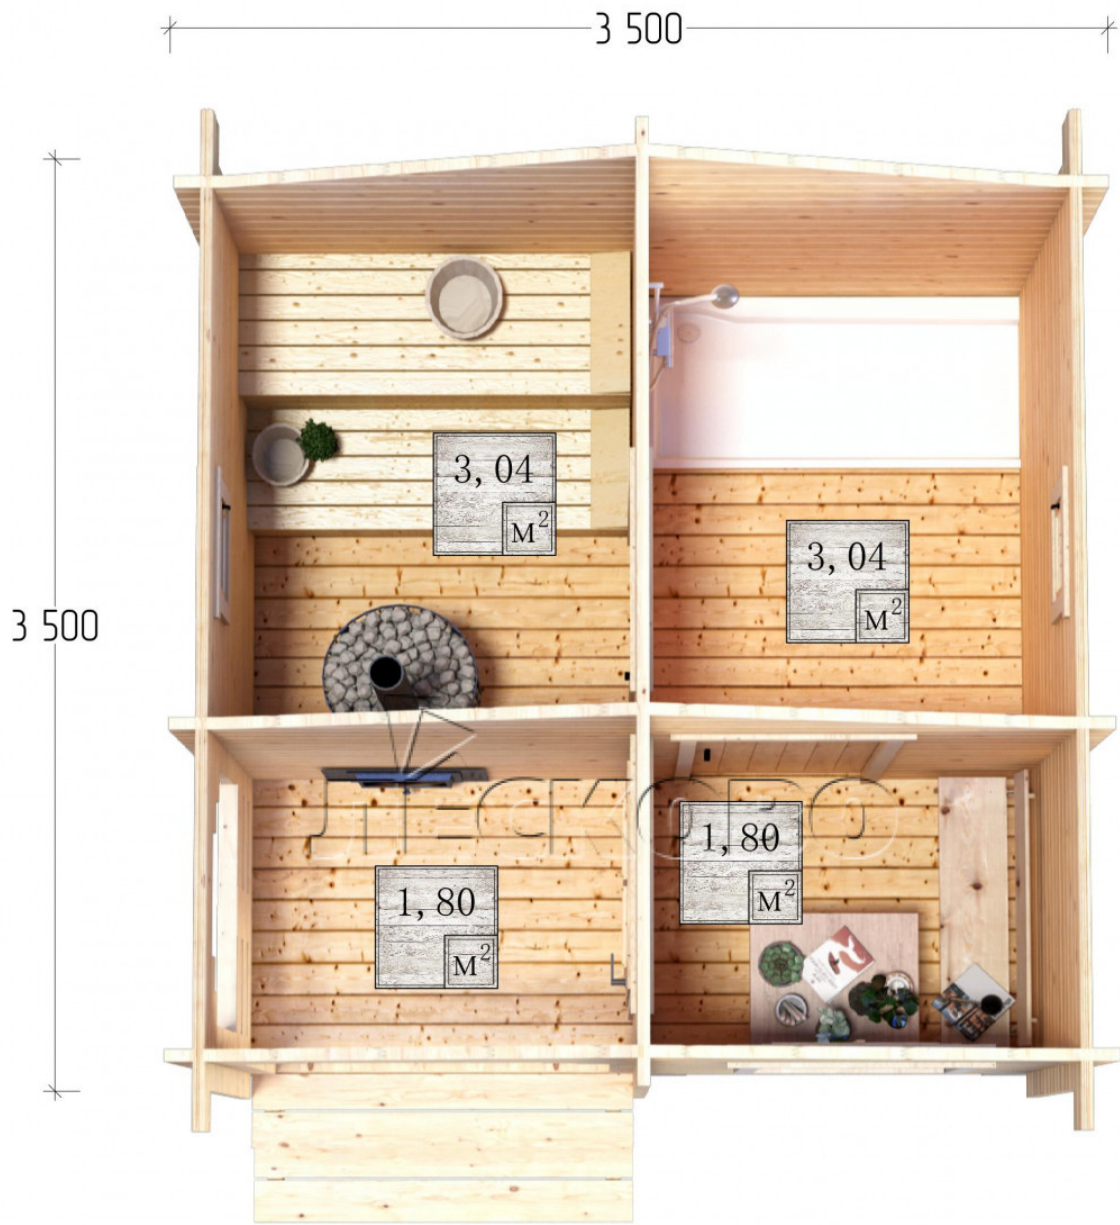

Outdoor sauna "BK" series 3.5×3.5

Project Dimensions

3.5 × 3.5 / 10.3 m²

Full house set

3,623 €

Timber

45 MM

65 MM
+ 799 €

Project planning

Разрез

House Kit

- Wall kit: 44 × 145 mm mini-chamber drying chamber with bowls for the project. The material of the tree is spruce, pine (GOST 8486). Humidity 12-14%. The height of the walls is 2.16 m.;
- Logs, lower harness: board 45 × 145 mm chamber drying 10-12%;
- Floors: floorboard 35 mm., Chamber drying;
- Ceiling: imitation of a bar 20 × 135 mm, Chamber drying;
- Wooden windows, glass 4 mm, Single. Treatment with a colorless antiseptic. Hardware;

0.40×0.38 м.2 шт.

0.87×0.78 м.1 шт.

- Wooden doors;

0.84×1.885 м.
bath.2 шт.

0.84×1.885 м.
glass.1 шт.

7. Platbands: dry planed board 20 × 100 mm;

8. Roof: shingles;

9. Skirting board 35 mm.