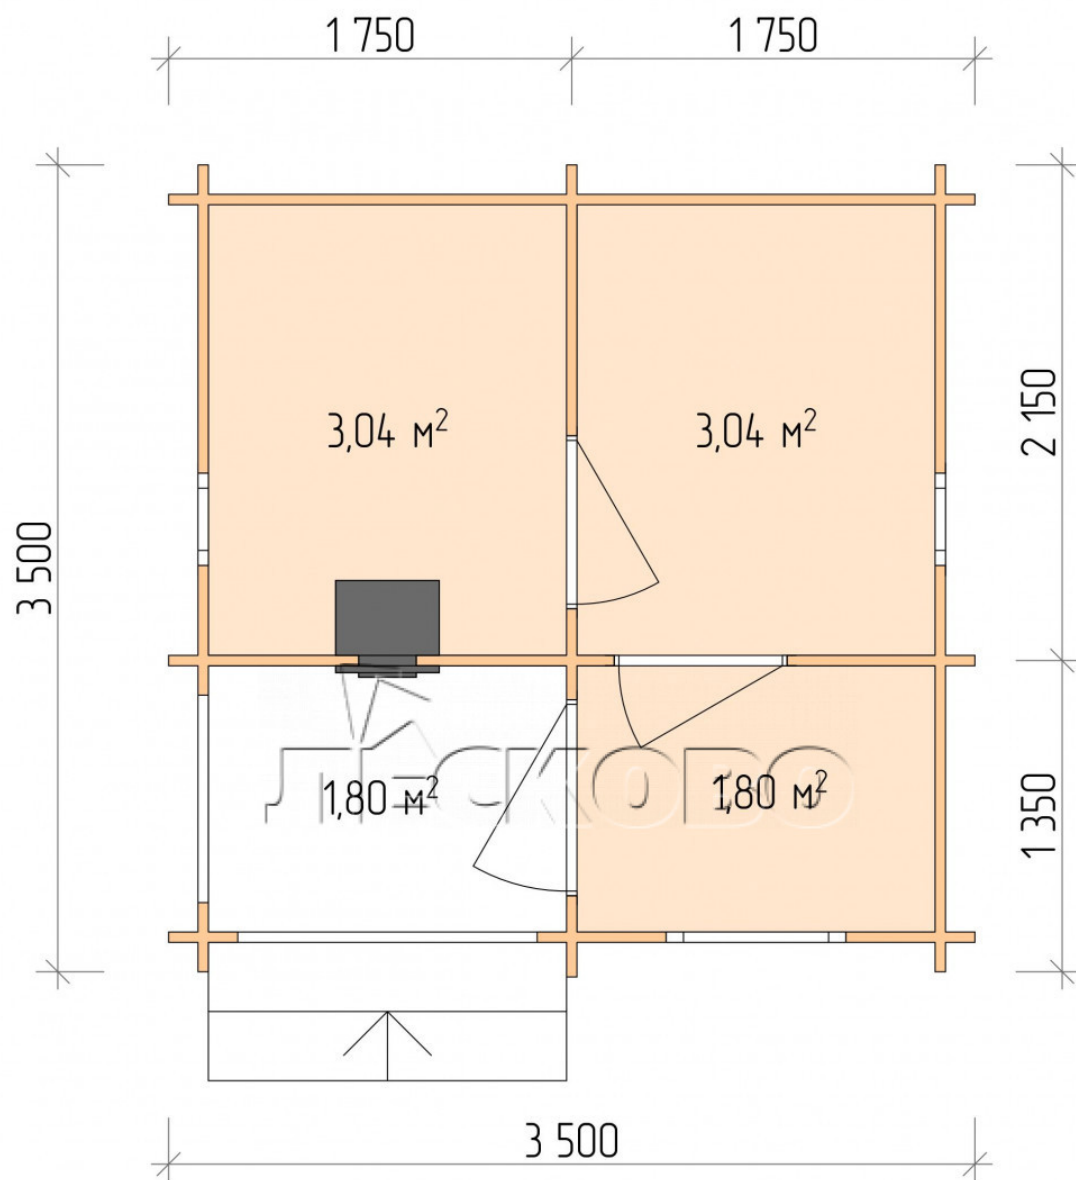

## Outdoor sauna "BK" series 3.5×3.5

Project Dimensions

3.5 × 3.5 / 10.3 m<sup>2</sup>

Full house set

**2,770 €**

## House Kit

- Wall kit: 44 × 145 mm mini-chamber drying chamber with bowls for the project. The material of the tree is spruce, pine (GOST 8486). Humidity 12-14%. The height of the walls is 2.16 m.;
- Logs, lower harness: board 45 × 145 mm chamber drying 10-12%;
- Floors: floorboard 35 mm., Chamber drying;
- Ceiling: imitation of a bar 20 × 135 mm, Chamber drying;
- Wooden windows, glass 4 mm, Single. Treatment with a colorless antiseptic. Hardware;

0.40×0.38 м.2 шт.

0.87×0.78 м.1 шт.

- Wooden doors;

0.84×1.885 м.  
bath.2 шт.

0.84×1.885 м.  
glass.1 шт.

7. Platbands: dry planed board 20 × 100 mm;

8. Roof: shingles;

9. Skirting board 35 mm.