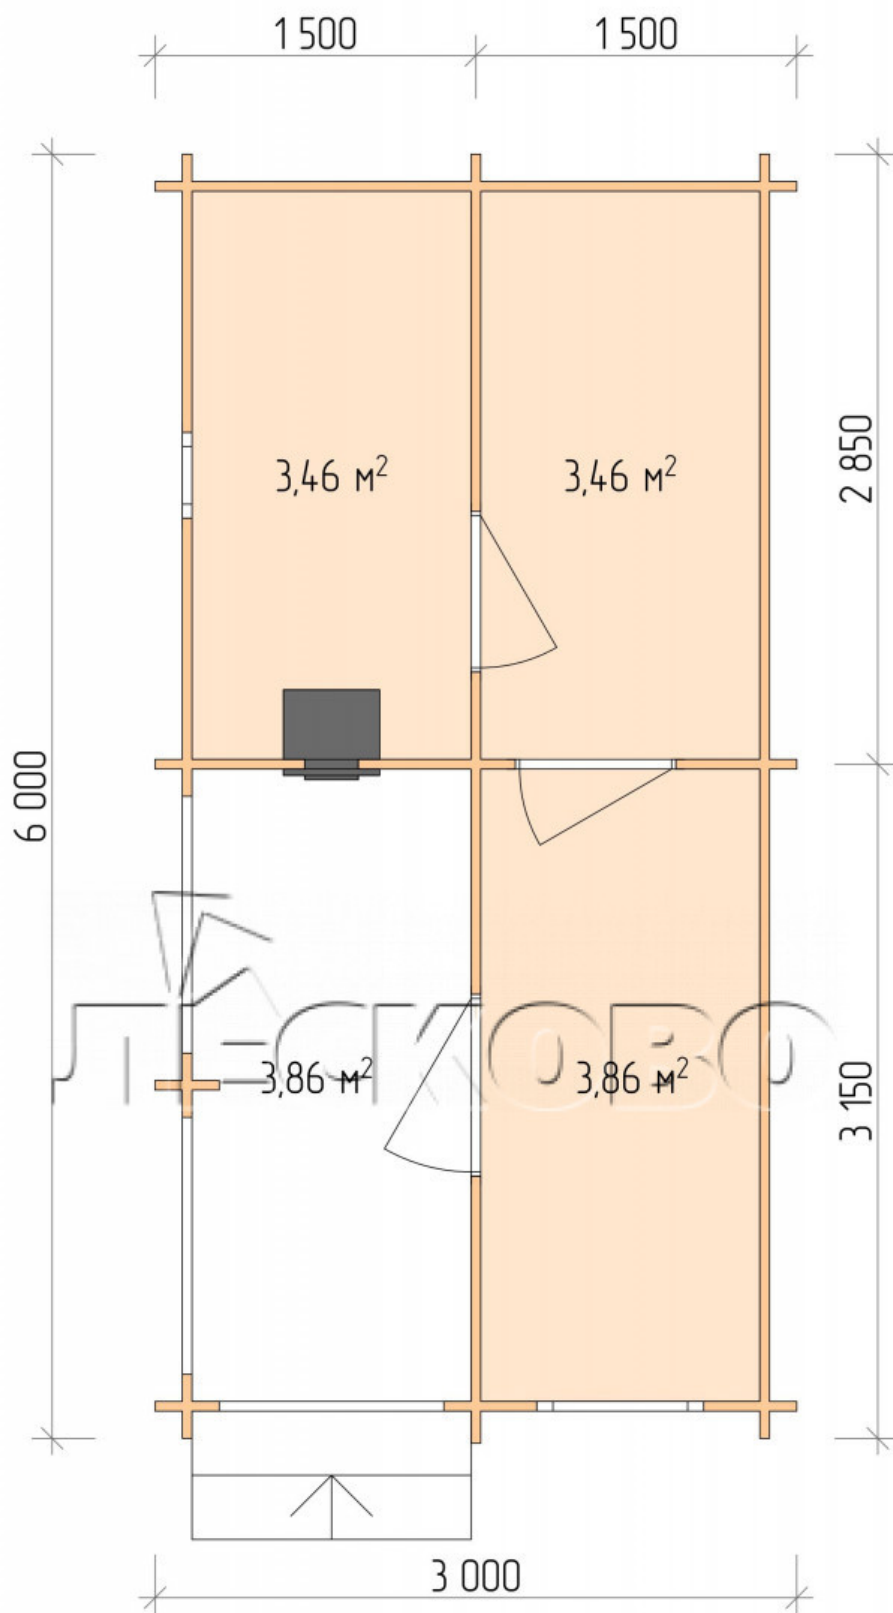

## Outdoor sauna "BK" series 3×6

Project Dimensions

3 × 6 / 15.4 m<sup>2</sup>

Full house set

**4,254 €**

# Разрез

## House Kit

- Wall kit: 44 × 145 mm mini-chamber drying chamber with bowls for the project. The material of the tree is spruce, pine (GOST 8486). Humidity 12-14%. The height of the walls is 2.16 m.;

- Logs, lower harness: board 45 × 145 mm chamber drying 10-12%;
- Floors: floorboard 35 mm., Chamber drying;
- Ceiling: imitation of a bar 20 × 135 mm, Chamber drying;
- Wooden windows, glass 4 mm, Single. Treatment with a colorless antiseptic. Hardware;

0.40×0.38 м.1 шт.

0.87×0.78 м.1 шт.

- Wooden doors;

0.84×1.885 м.  
bath.2 шт.

0.84×1.885 м.  
glass.1 шт.

7. Platbands: dry planed board 20 × 100 mm;

8. Roof: shingles;

9. Skirting board 35 mm.