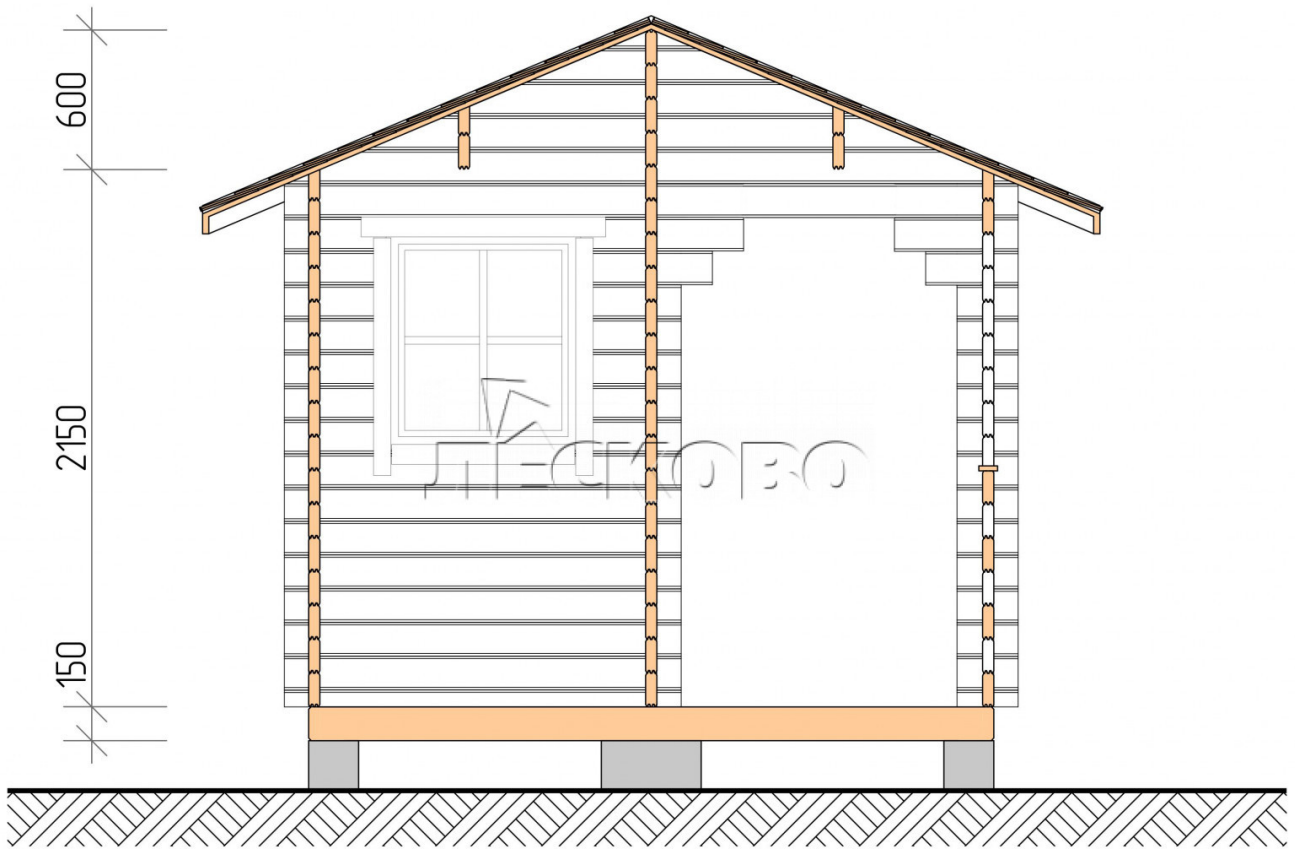

## Outdoor sauna "BK" series 3×6

Project Dimensions

3 × 6 / 15.4 m<sup>2</sup>

Full house set

**4,254 €**

# Разрез

## House Kit

- Wall kit: 44 × 145 mm mini-chamber drying chamber with bowls for the project. The material of the tree is spruce, pine (GOST 8486). Humidity 12-14%. The height of the walls is 2.16 m.;

- Logs, lower harness: board 45 × 145 mm chamber drying 10-12%;
- Floors: floorboard 35 mm., Chamber drying;
- Ceiling: imitation of a bar 20 × 135 mm, Chamber drying;
- Wooden windows, glass 4 mm, Single. Treatment with a colorless antiseptic. Hardware;