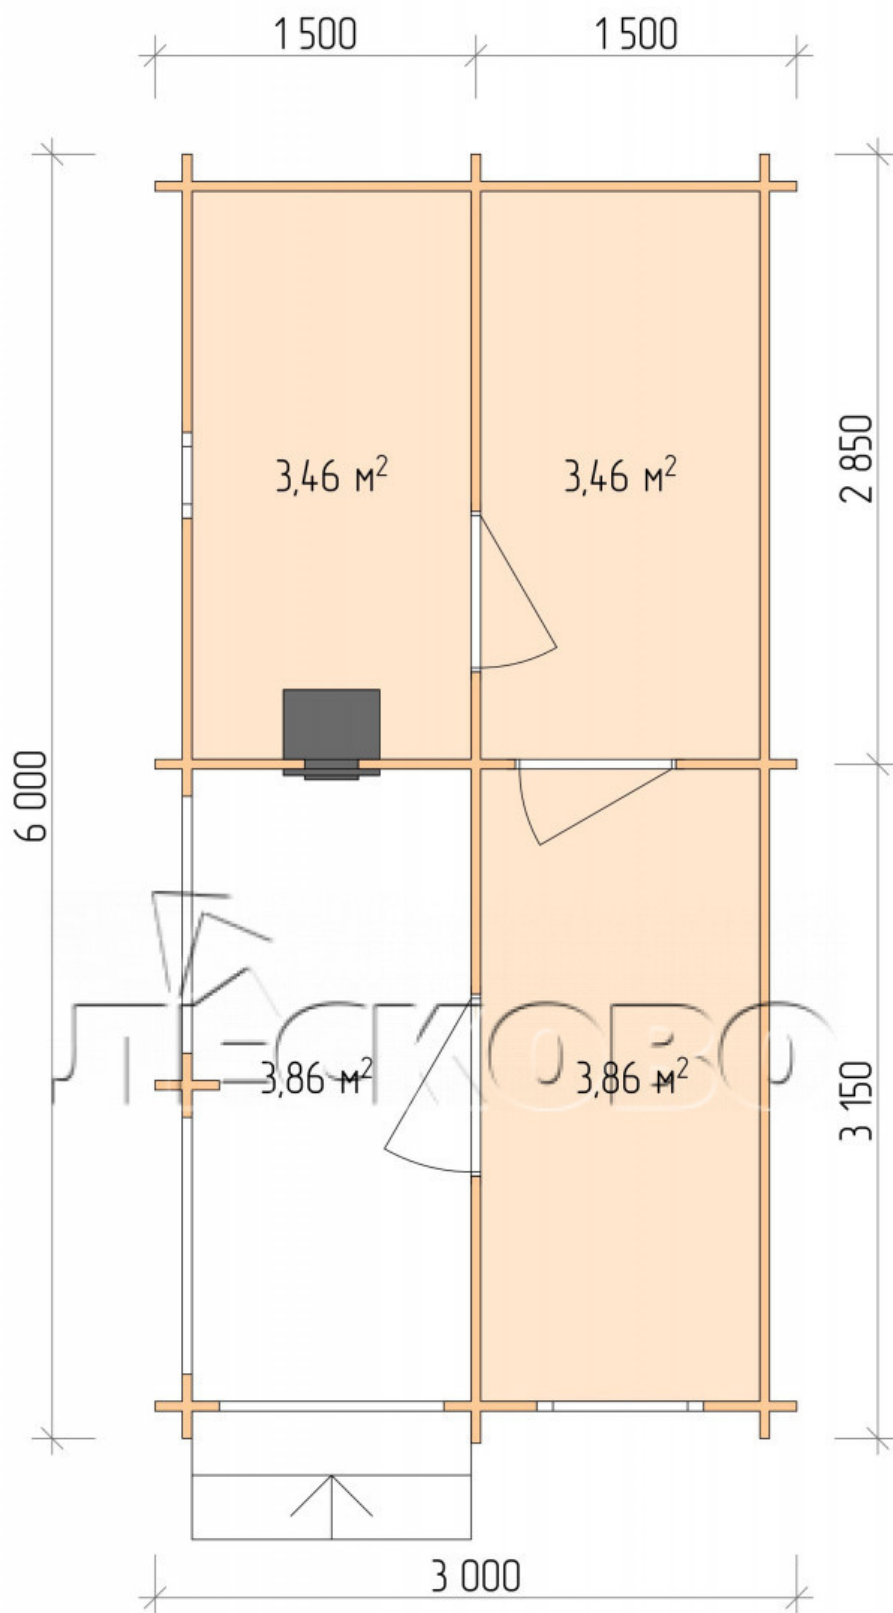

Outdoor sauna "BK" series 3×6

Project Dimensions

3 × 6 / 15.4 m²

Full house set

3,502 €

Timber

45 MM

65 MM
+ 887 €

Project planning

3 000

6 000

Разрез

House Kit

- Wall kit: 44 × 145 mm mini-chamber drying chamber with bowls for the project. The material of the tree is spruce, pine (GOST 8486). Humidity 12-14%. The height of the walls is 2.16 m.;

- Logs, lower harness: board 45 × 145 mm chamber drying 10-12%;
- Floors: floorboard 35 mm., Chamber drying;
- Ceiling: imitation of a bar 20 × 135 mm, Chamber drying;
- Wooden windows, glass 4 mm, Single. Treatment with a colorless antiseptic. Hardware;

0.40×0.38 м.1 шт.

0.87×0.78 м.1 шт.

- Wooden doors;

0.84×1.885 м.
bath.2 шт.

0.84×1.885 м.
glass.1 шт.

7. Platbands: dry planed board 20 × 100 mm;

8. Roof: shingles;

9. Skirting board 35 mm.