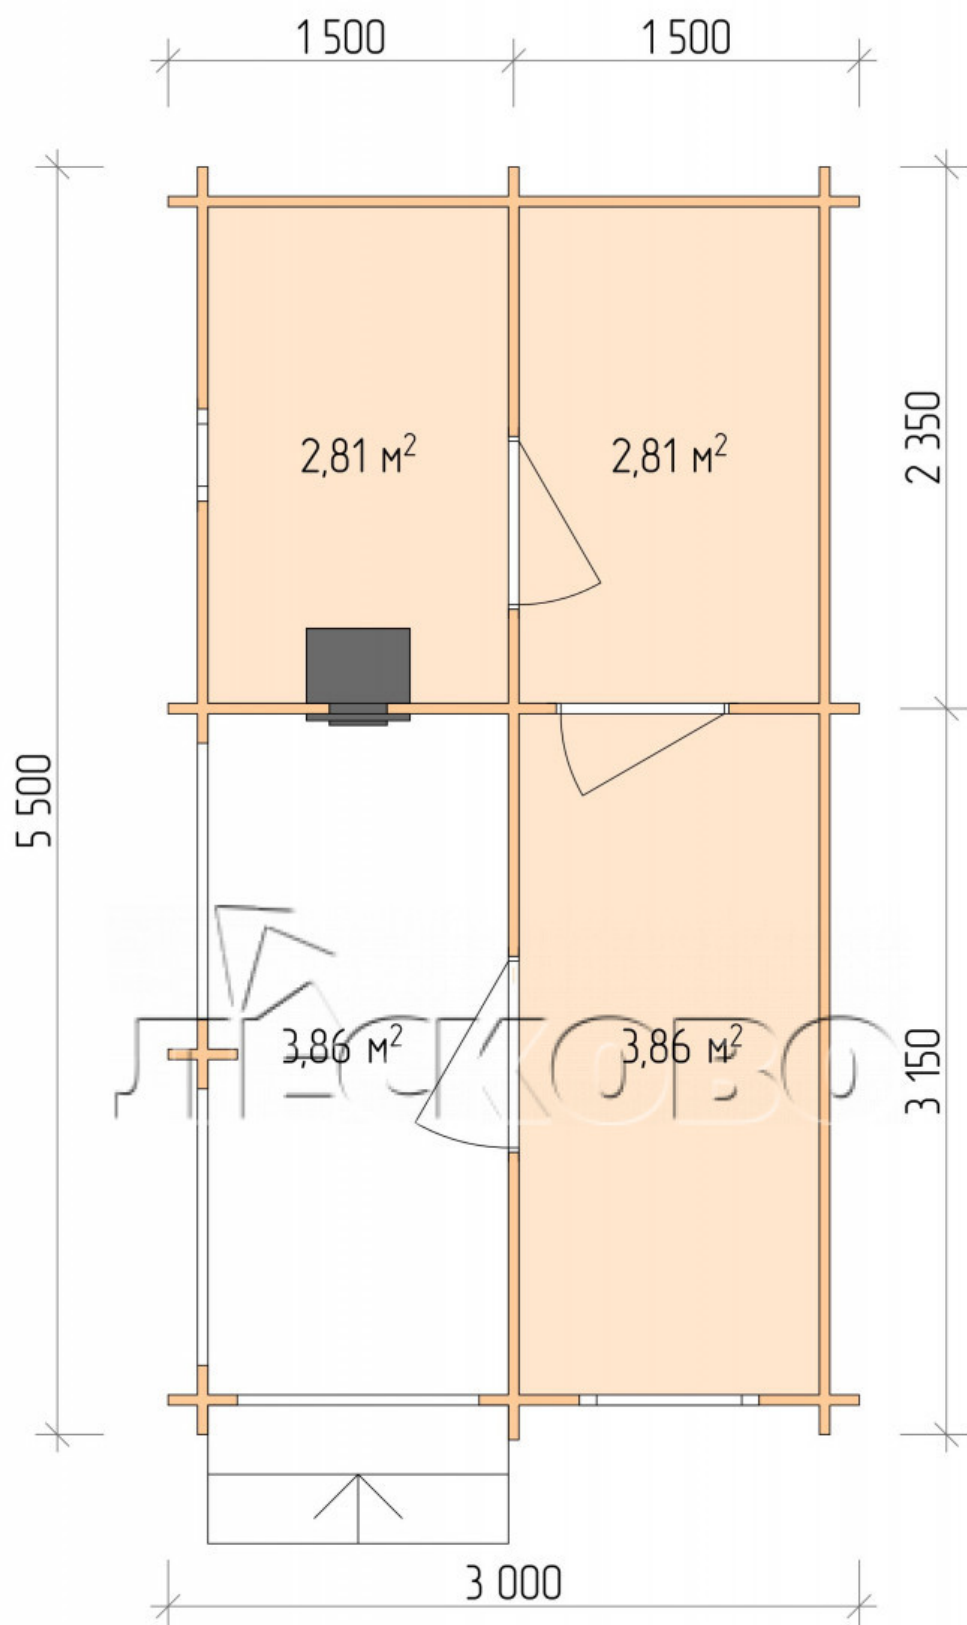

Outdoor sauna "BK" series 3×5.5

Project Dimensions

3 × 5.5 / 14.1 m²

Full house set

3,985 €

Timber

45 MM

65 MM
+ 978 €

Project planning

3 000

5 500

Разрез

House Kit

- Wall kit: 44 × 145 mm mini-chamber drying chamber with bowls for the project. The material of the tree is spruce, pine (GOST 8486). Humidity 12-14%. The height of the walls is 2.16 m.;

- Logs, lower harness: board 45 × 145 mm chamber drying 10-12%;
- Floors: floorboard 35 mm., Chamber drying;
- Ceiling: imitation of a bar 20 × 135 mm, Chamber drying;
- Wooden windows, glass 4 mm, Single. Treatment with a colorless antiseptic. Hardware;

0.40×0.38 м.1 шт.

0.87×0.78 м.1 шт.

- Wooden doors;

0.84×1.885 м.
bath.2 шт.

0.84×1.885 м.
glass.1 шт.

7. Platbands: dry planed board 20 × 100 mm;

8. Roof: shingles;

9. Skirting board 35 mm.