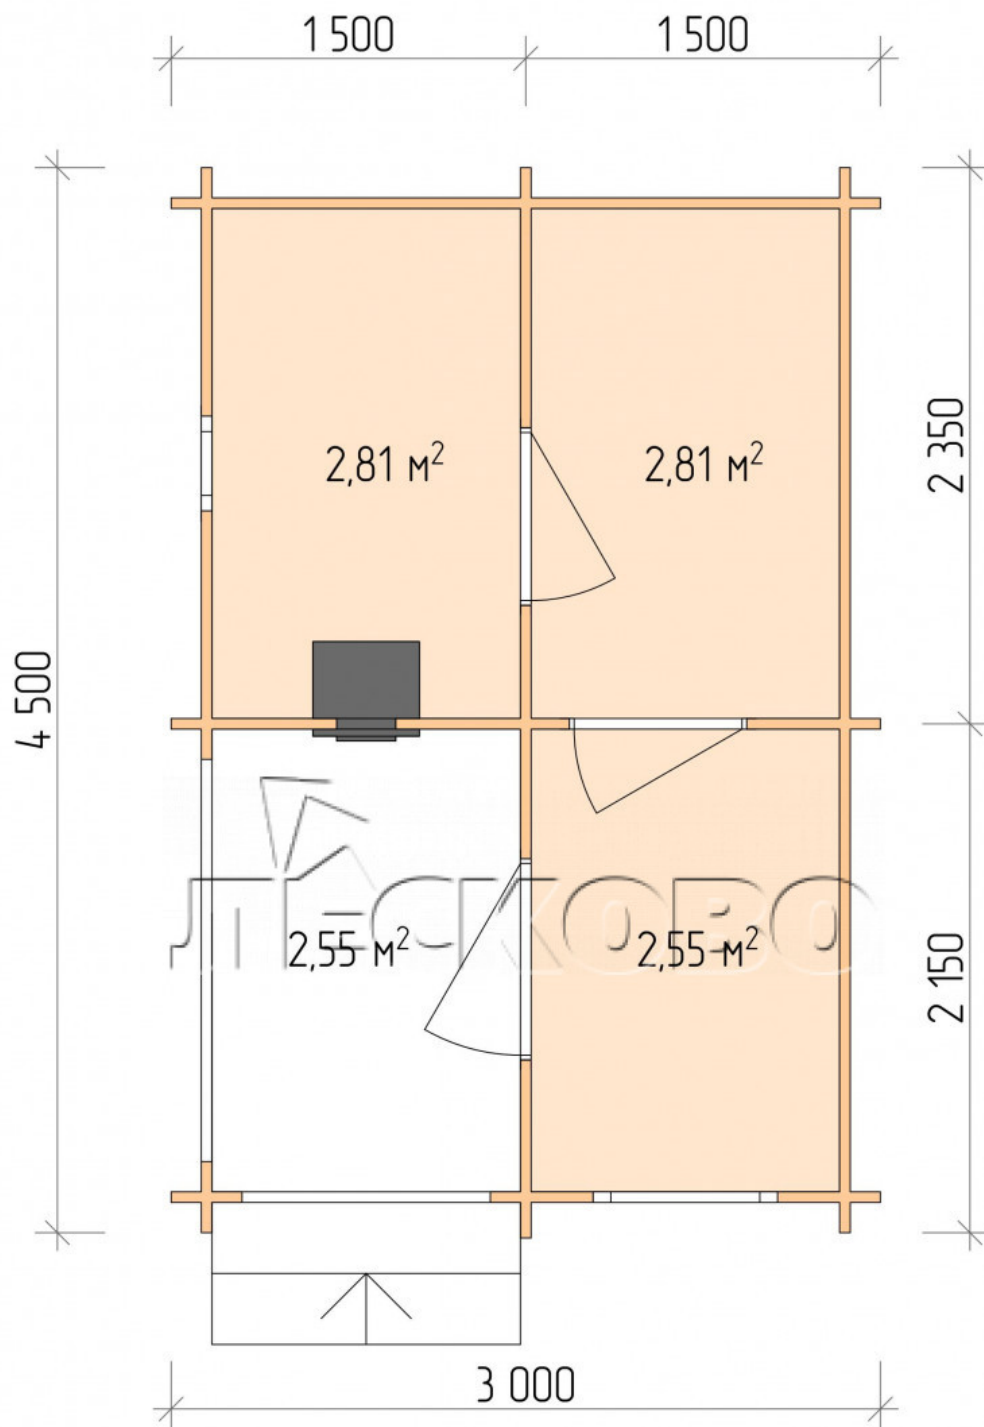

Outdoor sauna "BK" series 3×4.5

Project Dimensions

3 × 4.5 / 11.4 m²

Full house set

2,828 €

Timber

45 MM

65 MM
+ 685 €

Project planning

Разрез

House Kit

- Wall kit: 44 × 145 mm mini-chamber drying chamber with bowls for the project. The material of the tree is spruce, pine (GOST 8486). Humidity 12-14%. The height of the walls is 2.16 m.;
- Logs, lower harness: board 45 × 145 mm chamber drying 10-12%;
- Floors: floorboard 35 mm., Chamber drying;
- Ceiling: imitation of a bar 20 × 135 mm, Chamber drying;

- Wooden windows, glass 4 mm, Single. Treatment with a colorless antiseptic. Hardware;

0.40×0.38 м.1 шт.

0.87×0.78 м.1 шт.

- Wooden doors;

0.84×1.885 м.

bath.2 шт.

0.84×1.885 м.

glass.1 шт.

7. Platbands: dry planed board 20 × 100 mm;

8. Roof: shingles;

9. Skirting board 35 mm.

+7 (4942) 499-770

156014, г. Кострома, ул. Базовая, д. 8