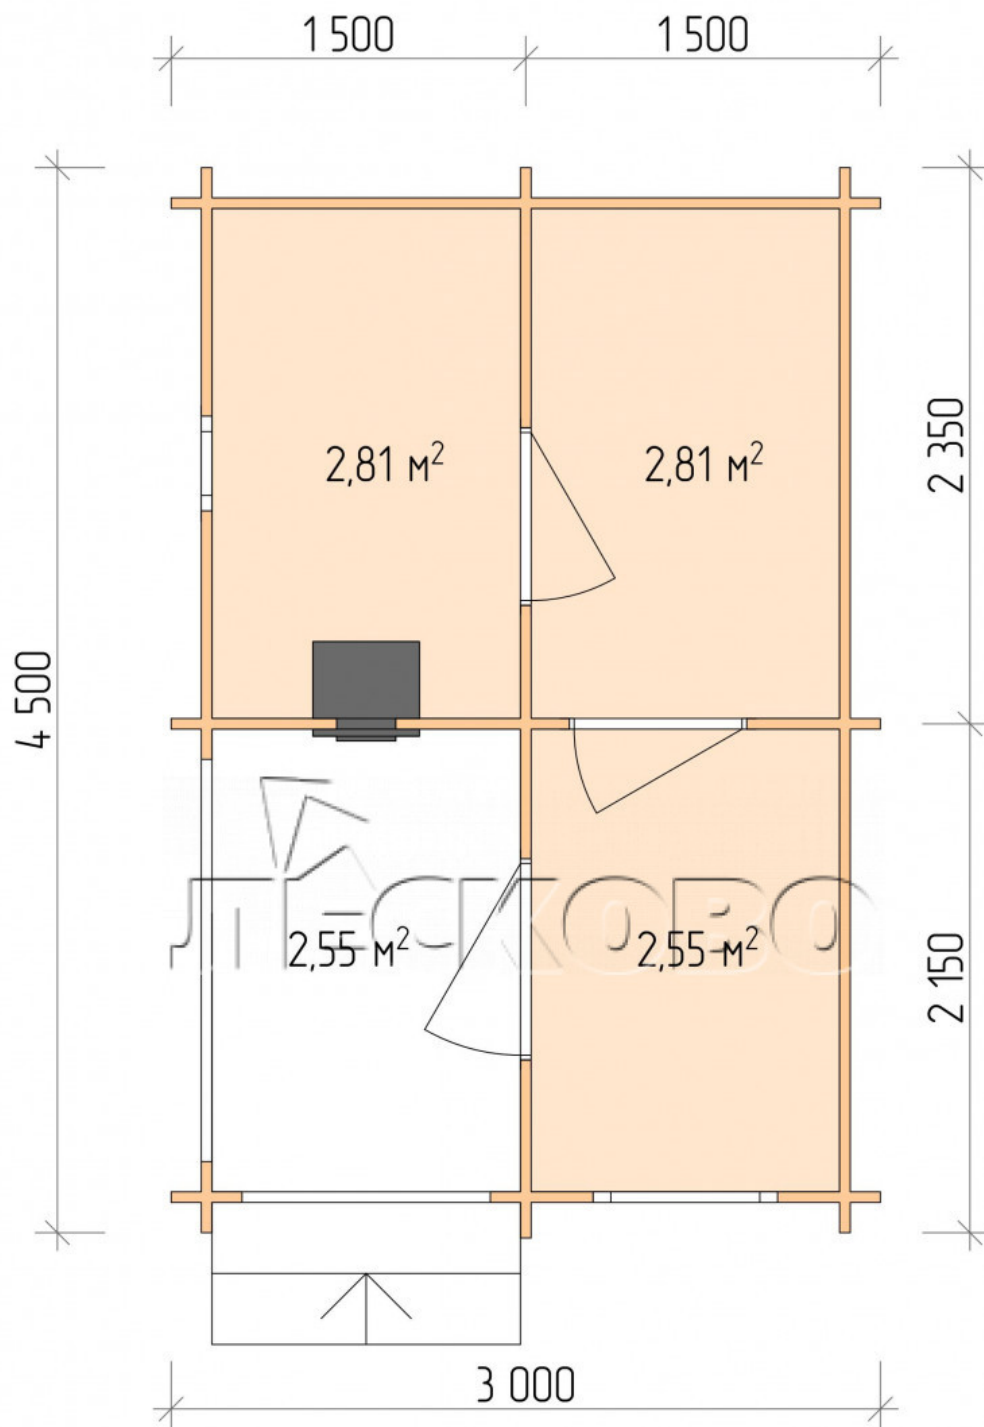

Outdoor sauna "BK" series 3×4.5

Project Dimensions

3 × 4.5 / 11.4 m²

Full house set

3,512 €

Timber

45 MM

65 MM
+ 843 €

Project planning

Разрез

House Kit

- Wall kit: 44 × 145 mm mini-chamber drying chamber with bowls for the project. The material of the tree is spruce, pine (GOST 8486). Humidity 12-14%. The height of the walls is 2.16 m.;
- Logs, lower harness: board 45 × 145 mm chamber drying 10-12%;
- Floors: floorboard 35 mm., Chamber drying;
- Ceiling: imitation of a bar 20 × 135 mm, Chamber drying;

- Wooden windows, glass 4 mm, Single. Treatment with a colorless antiseptic. Hardware;

0.40×0.38 м.1 шт.

0.87×0.78 м.1 шт.

- Wooden doors;

0.84×1.885 м.

bath.2 шт.

0.84×1.885 м.

glass.1 шт.

7. Platbands: dry planed board 20 × 100 mm;

8. Roof: shingles;

9. Skirting board 35 mm.

+7 (4942) 499-770

156014, г. Кострома, ул. Базовая, д. 8