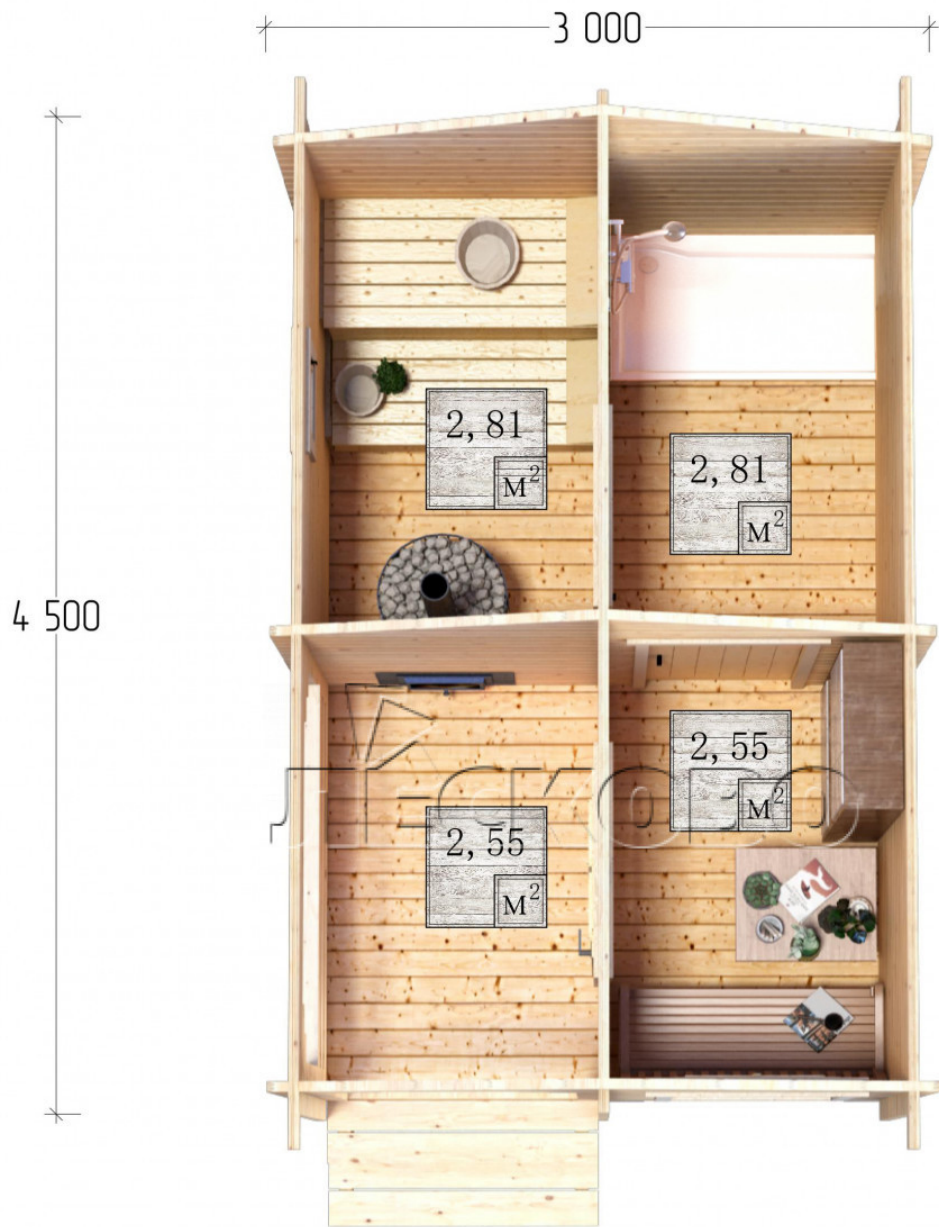

Outdoor sauna "BK" series 3×4.5

Project Dimensions

3 × 4.5 / 11.4 m²

Full house set

3,512 €

Timber

45 MM

65 MM
+ 843 €

Project planning

Разрез

House Kit

- Wall kit: 44 × 145 mm mini-chamber drying chamber with bowls for the project. The material of the tree is spruce, pine (GOST 8486). Humidity 12-14%. The height of the walls is 2.16 m.;
- Logs, lower harness: board 45 × 145 mm chamber drying 10-12%;
- Floors: floorboard 35 mm., Chamber drying;
- Ceiling: imitation of a bar 20 × 135 mm, Chamber drying;

- Wooden windows, glass 4 mm, Single. Treatment with a colorless antiseptic. Hardware;

0.40×0.38 м.1 шт.

0.87×0.78 м.1 шт.

- Wooden doors;

0.84×1.885 м.

bath.2 шт.

0.84×1.885 м.

glass.1 шт.

7. Platbands: dry planed board 20 × 100 mm;

8. Roof: shingles;

9. Skirting board 35 mm.

+7 (4942) 499-770

156014, г. Кострома, ул. Базовая, д. 8