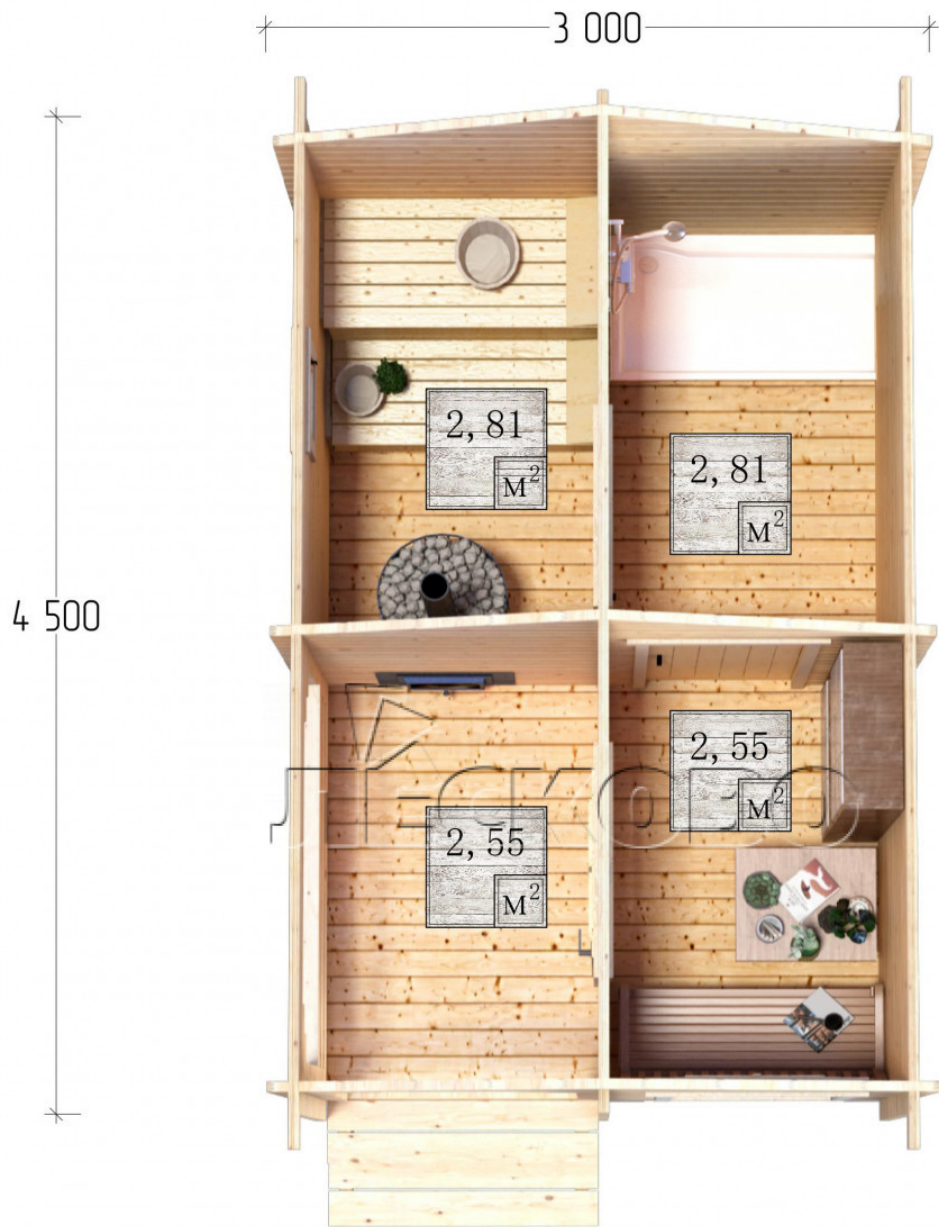

Outdoor sauna "BK" series 3×4.5

Project Dimensions

3 × 4.5 / 11.4 m²

Full house set

2,828 €

Timber

45 MM

65 MM
+ 685 €

Project planning

Разрез

House Kit

- Wall kit: 44 × 145 mm mini-chamber drying chamber with bowls for the project. The material of the tree is spruce, pine (GOST 8486). Humidity 12-14%. The height of the walls is 2.16 m.;
- Logs, lower harness: board 45 × 145 mm chamber drying 10-12%;
- Floors: floorboard 35 mm., Chamber drying;
- Ceiling: imitation of a bar 20 × 135 mm, Chamber drying;

- Wooden windows, glass 4 mm, Single. Treatment with a colorless antiseptic. Hardware;

0.40×0.38 м.1 шт.

0.87×0.78 м.1 шт.

- Wooden doors;

0.84×1.885 м.

bath.2 шт.

0.84×1.885 м.

glass.1 шт.

7. Platbands: dry planed board 20 × 100 mm;

8. Roof: shingles;

9. Skirting board 35 mm.

+7 (4942) 499-770

156014, г. Кострома, ул. Базовая, д. 8