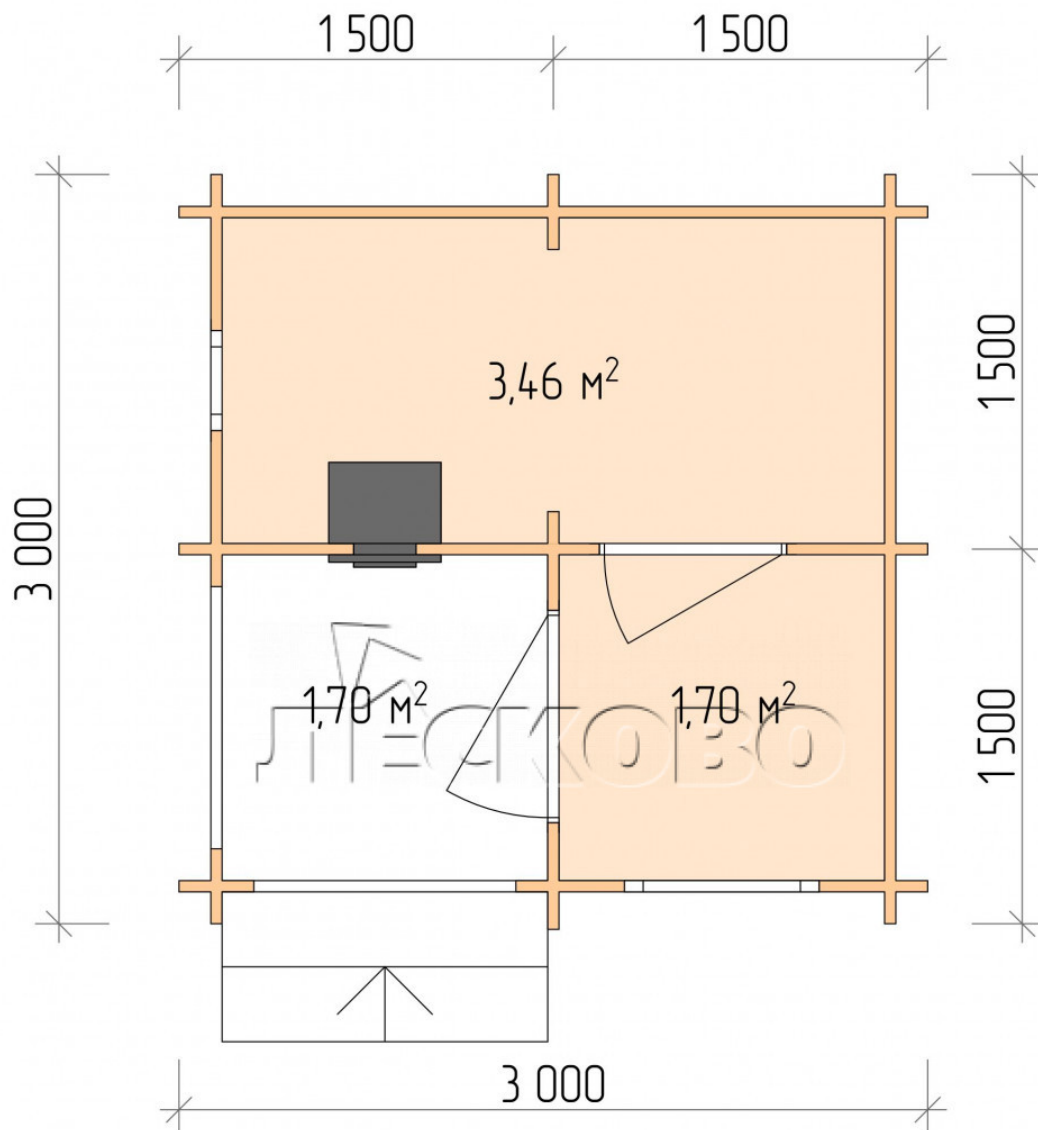

Outdoor sauna "BK" series 3×3

Project Dimensions

3 × 3 / 7.3 m²

Full house set

2,264 €

Timber

45 mm

65 mm
+ 584 €

Project planning

3 000

Разрез

House Kit

- Wall kit: 44 × 145 mm mini-chamber drying chamber with bowls for the project. The material of the tree is spruce, pine (GOST 8486). Humidity 12-14%. The height of the walls is 2.16 m.;
- Logs, lower harness: board 45 × 145 mm chamber drying 10-12%;
- Floors: floorboard 35 mm., Chamber drying;
- Ceiling: imitation of a bar 20 × 135 mm, Chamber drying;
- Wooden windows, glass 4 mm, Single. Treatment with a colorless antiseptic. Hardware;

0.40×0.38 м.1 шт.

0.87×0.78 м.1 шт.

- Wooden doors;

0.84×1.885 м.

bath.1 шт.

0.84×1.885 м.

glass.1 шт.

7. Platbands: dry planed board 20 × 100 mm;