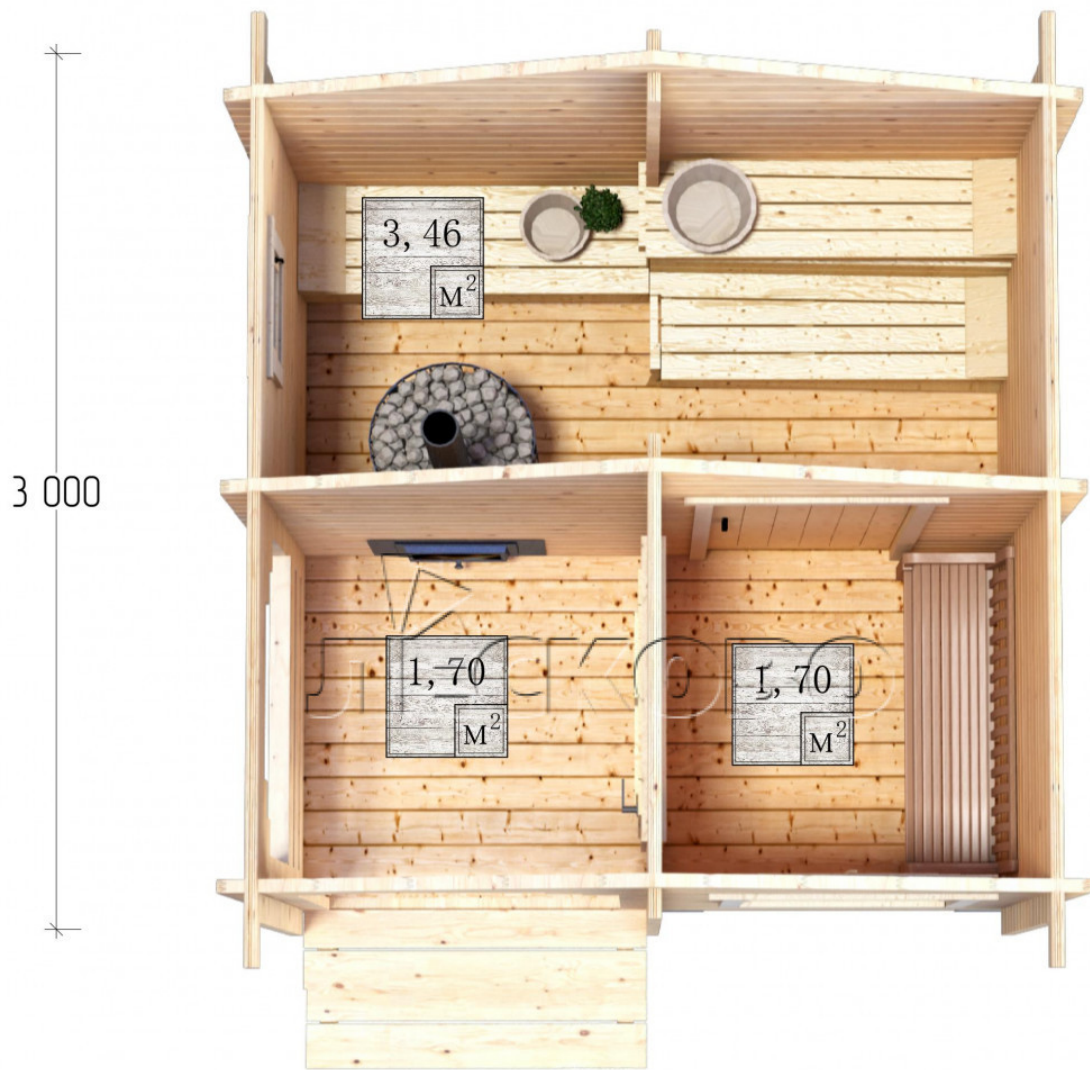

Outdoor sauna "BK" series 3×3

Project Dimensions

3 × 3 / 7.3 m²

Full house set

2,264 €

Timber

45 mm

65 mm
+ 584 €

Project planning

3 000

Разрез

House Kit

- Wall kit: 44 × 145 mm mini-chamber drying chamber with bowls for the project. The material of the tree is spruce, pine (GOST 8486). Humidity 12-14%. The height of the walls is 2.16 m.;
- Logs, lower harness: board 45 × 145 mm chamber drying 10-12%;
- Floors: floorboard 35 mm., Chamber drying;
- Ceiling: imitation of a bar 20 × 135 mm, Chamber drying;
- Wooden windows, glass 4 mm, Single. Treatment with a colorless antiseptic. Hardware;

0.40×0.38 м.1 шт.

0.87×0.78 м.1 шт.

- Wooden doors;

0.84×1.885 м.

bath.1 шт.

0.84×1.885 м.

glass.1 шт.

7. Platbands: dry planed board 20 × 100 mm;