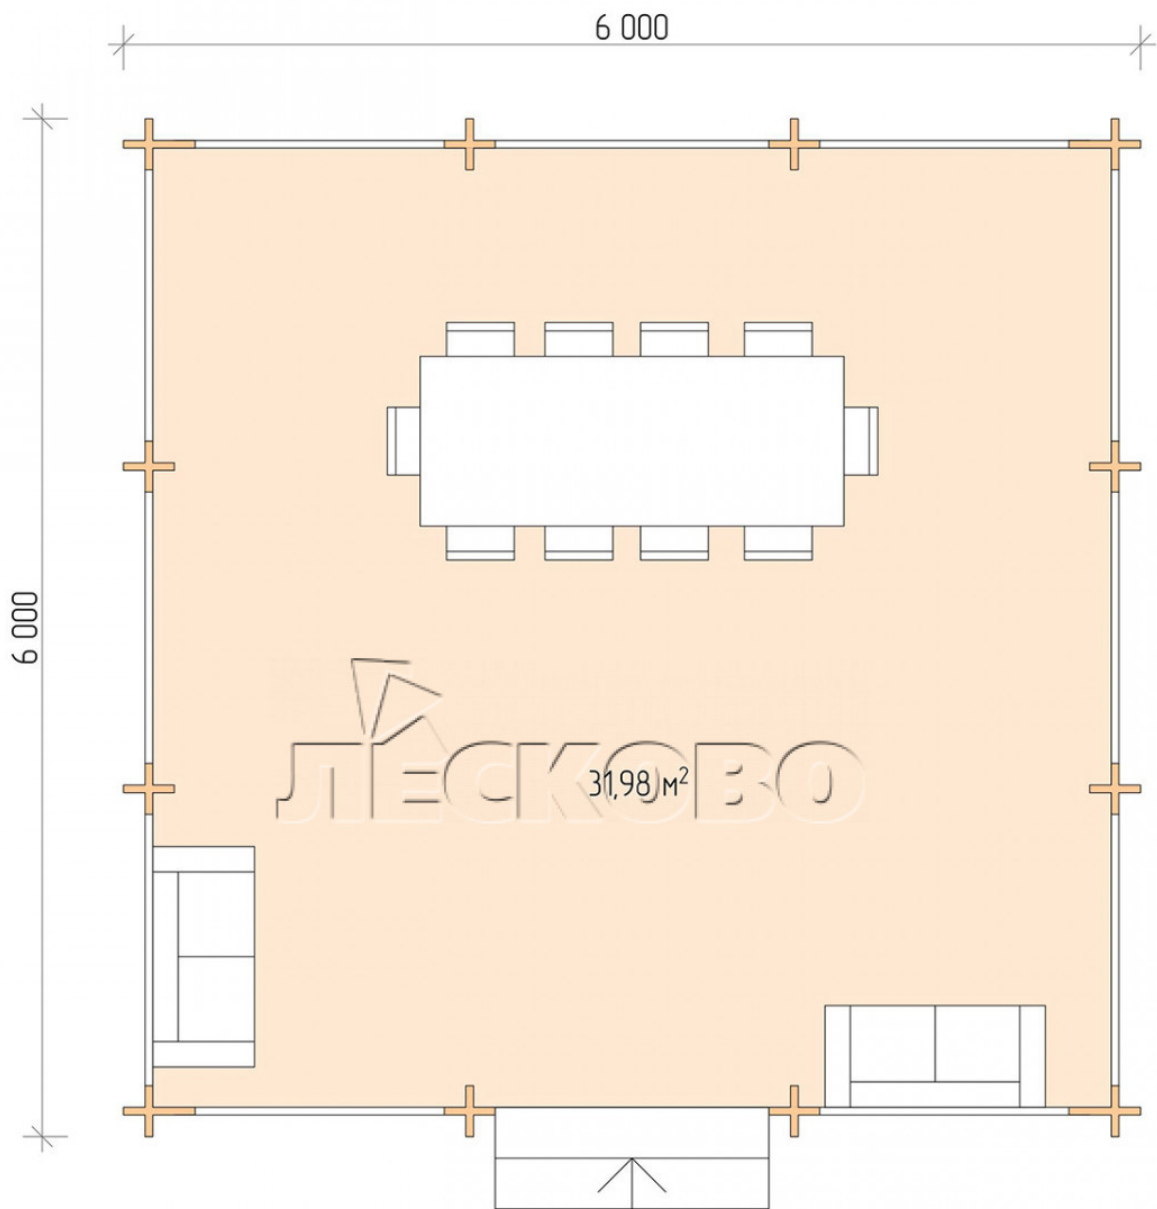

## Pavillion "BS" serie 6×6

Projektabmessungen

6 × 6 / 32.5 m<sup>2</sup>

Hausset

**4.212 €**

# Projektplanung

6 000

6 000

Разрез

## Haus Kit

- Wall kit: mini-chamber drying chamber  $44 \times 145$  mm with bowls for the project. The material of the tree is spruce, pine (GOST 8486). Humidity 12-14%. The height of the walls is 2.16 m;
- Logs, lower harness: board  $45 \times 145$  mm chamber drying 10-12%;
- Floors: floorboard 35 mm, chamber drying;
- Ceiling: imitation of a bar  $20 \times 135$  mm, chamber drying;
- Platbands: dry planed board  $20 \times 100$  mm;
- Roof: shingles;