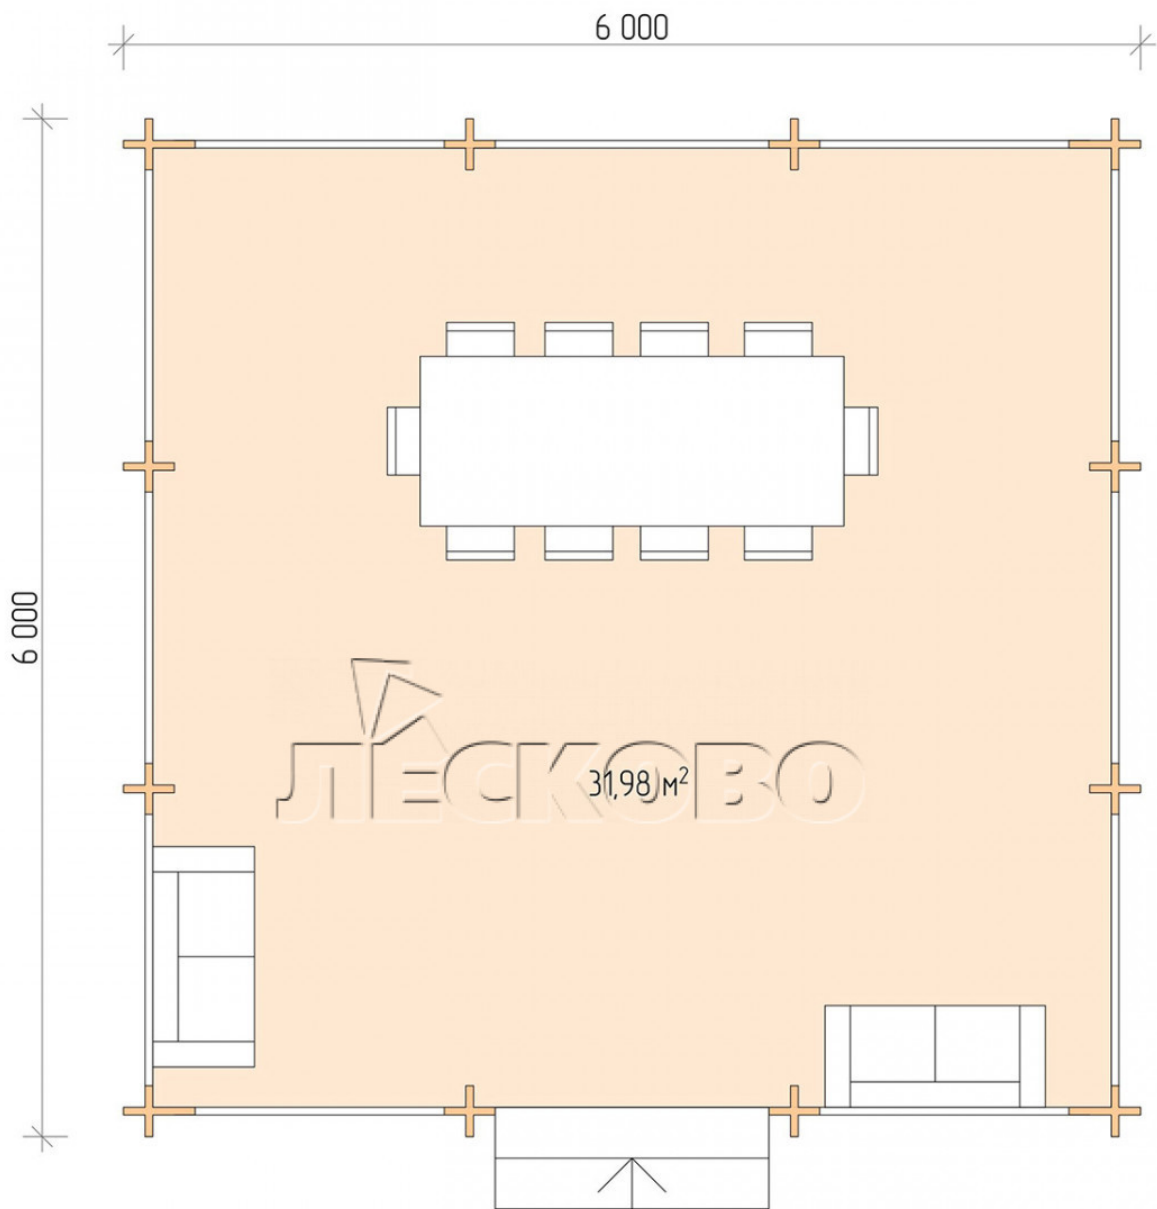

Pavillion "BS" serie 6×6

Projektabmessungen

6 × 6 / 32.5 m²

Hausset

4.001 €

Balken

45 MM

65 MM
+ 920 €

Projektplanung

6 000

6 000

Разрез

Haus Kit

- Wall kit: mini-chamber drying chamber 44×145 mm with bowls for the project. The material of the tree is spruce, pine (GOST 8486). Humidity 12-14%. The height of the walls is 2.16 m;
- Logs, lower harness: board 45×145 mm chamber drying 10-12%;
- Floors: floorboard 35 mm, chamber drying;
- Ceiling: imitation of a bar 20×135 mm, chamber drying;
- Platbands: dry planed board 20×100 mm;
- Roof: shingles;