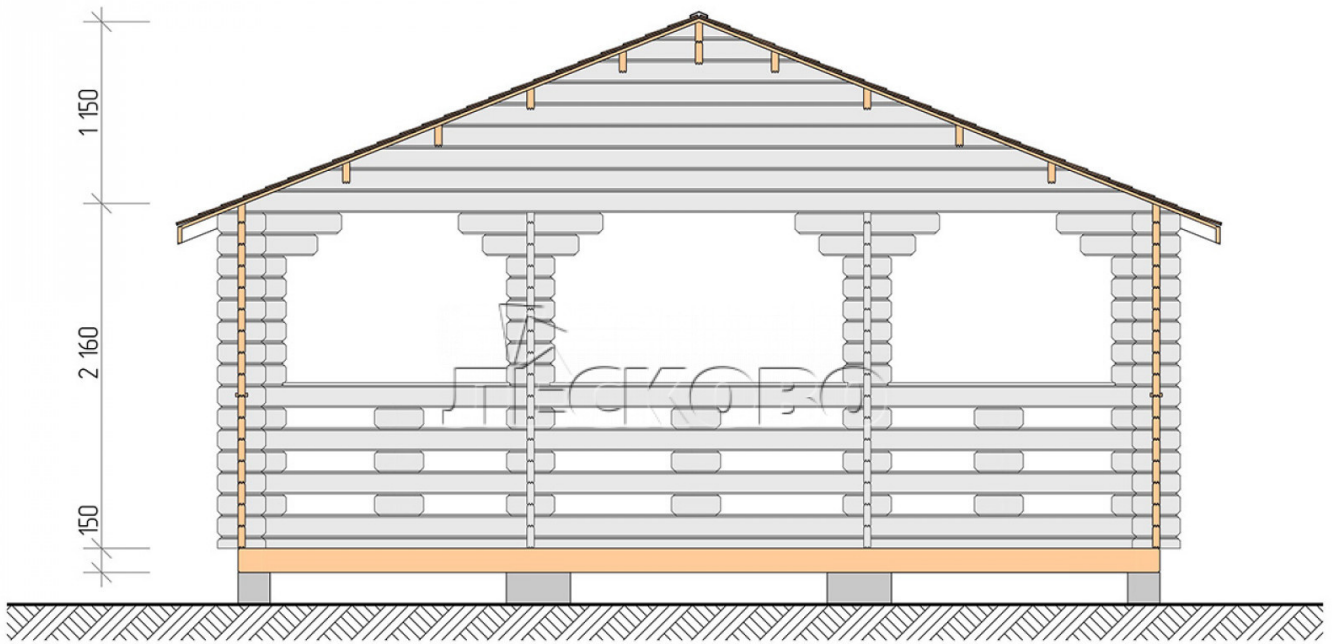

Pavillion "BS" serie 6×6

Projektabmessungen

6 × 6 / 32.5 m²

Hausset

4.782 €

Balken

45 MM

65 MM
+ 1.151 €

Projektplanung

6 000

6 000

Разрез

Haus Kit

- Wall kit: mini-chamber drying chamber 44×145 mm with bowls for the project. The material of the tree is spruce, pine (GOST 8486). Humidity 12-14%. The height of the walls is 2.16 m;
- Logs, lower harness: board 45×145 mm chamber drying 10-12%;
- Floors: floorboard 35 mm, chamber drying;
- Ceiling: imitation of a bar 20×135 mm, chamber drying;
- Platbands: dry planed board 20×100 mm;
- Roof: shingles;