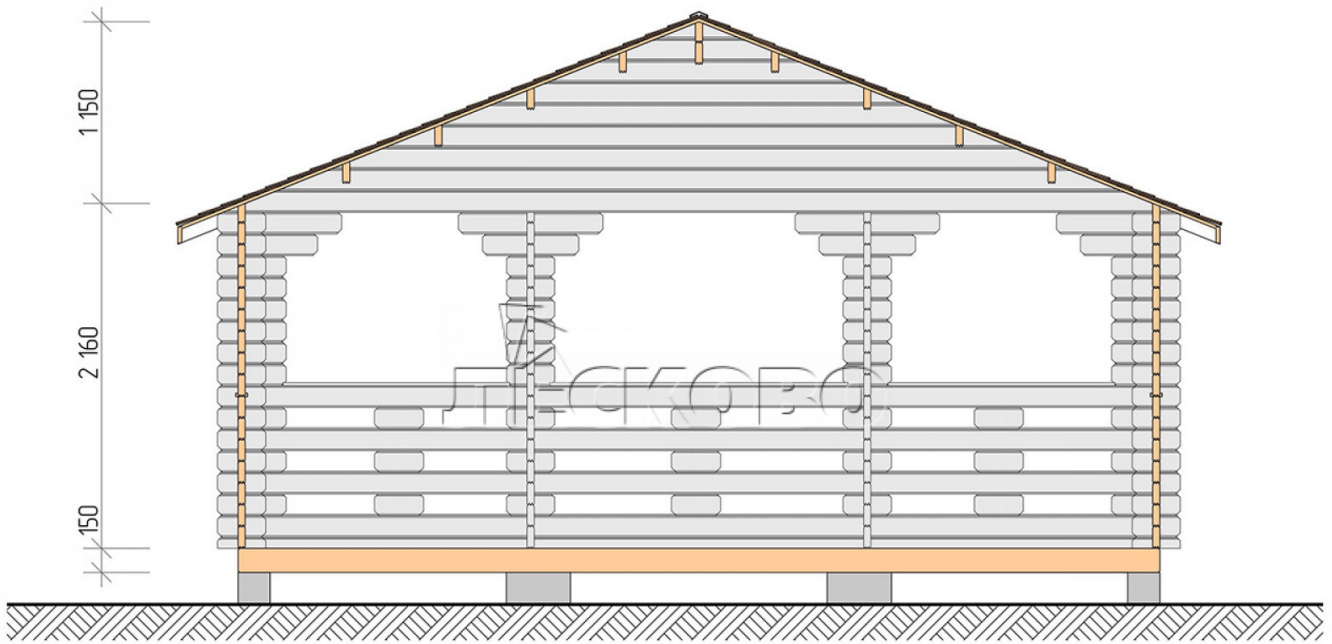

## Pavillion "BS" serie 6×6

Projektabmessungen

6 × 6 / 32.5 m<sup>2</sup>

Hausset

**4.212 €**

# Projektplanung

6 000

6 000

Разрез

## Haus Kit

- Wall kit: mini-chamber drying chamber  $44 \times 145$  mm with bowls for the project. The material of the tree is spruce, pine (GOST 8486). Humidity 12-14%. The height of the walls is 2.16 m;
- Logs, lower harness: board  $45 \times 145$  mm chamber drying 10-12%;
- Floors: floorboard 35 mm, chamber drying;
- Ceiling: imitation of a bar  $20 \times 135$  mm, chamber drying;
- Platbands: dry planed board  $20 \times 100$  mm;
- Roof: shingles;