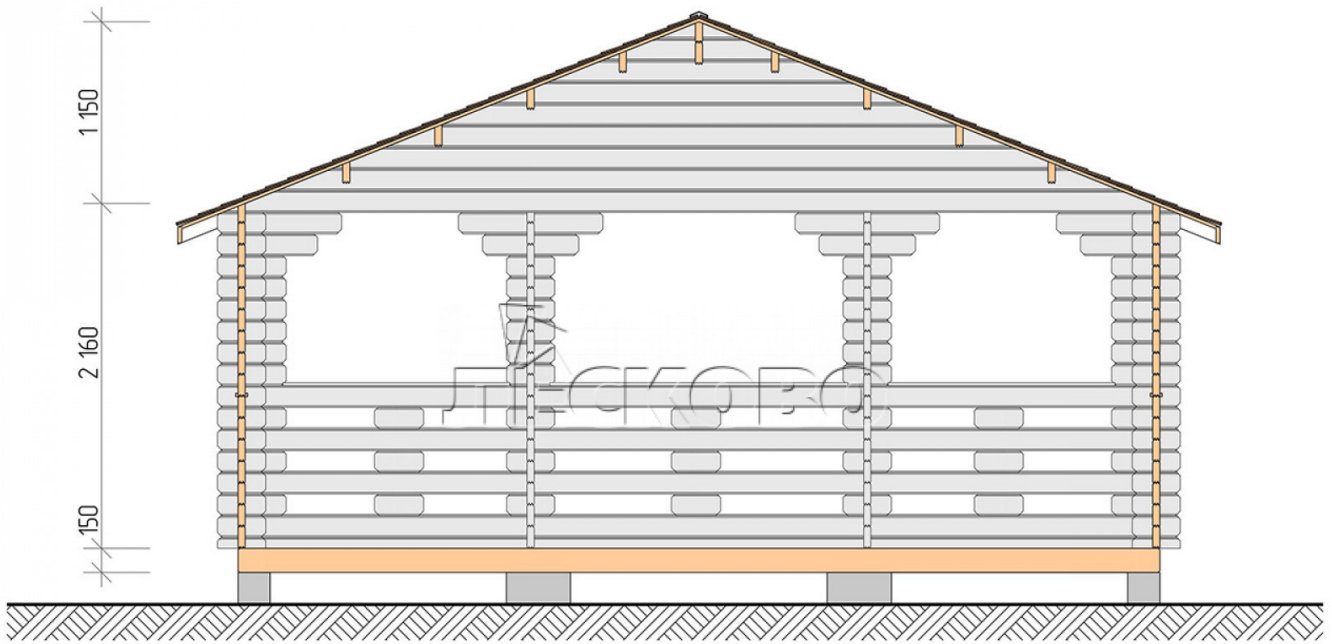

Pavillion "BS" serie 6×6

Projektabmessungen

6 × 6 / 32.5 m²

Hausset

4.001 €

Balken

45 MM

65 MM
+ 920 €

Projektplanung

6 000

6 000

Разрез

Haus Kit

- Wall kit: mini-chamber drying chamber 44×145 mm with bowls for the project. The material of the tree is spruce, pine (GOST 8486). Humidity 12-14%. The height of the walls is 2.16 m;
- Logs, lower harness: board 45×145 mm chamber drying 10-12%;
- Floors: floorboard 35 mm, chamber drying;
- Ceiling: imitation of a bar 20×135 mm, chamber drying;
- Platbands: dry planed board 20×100 mm;
- Roof: shingles;