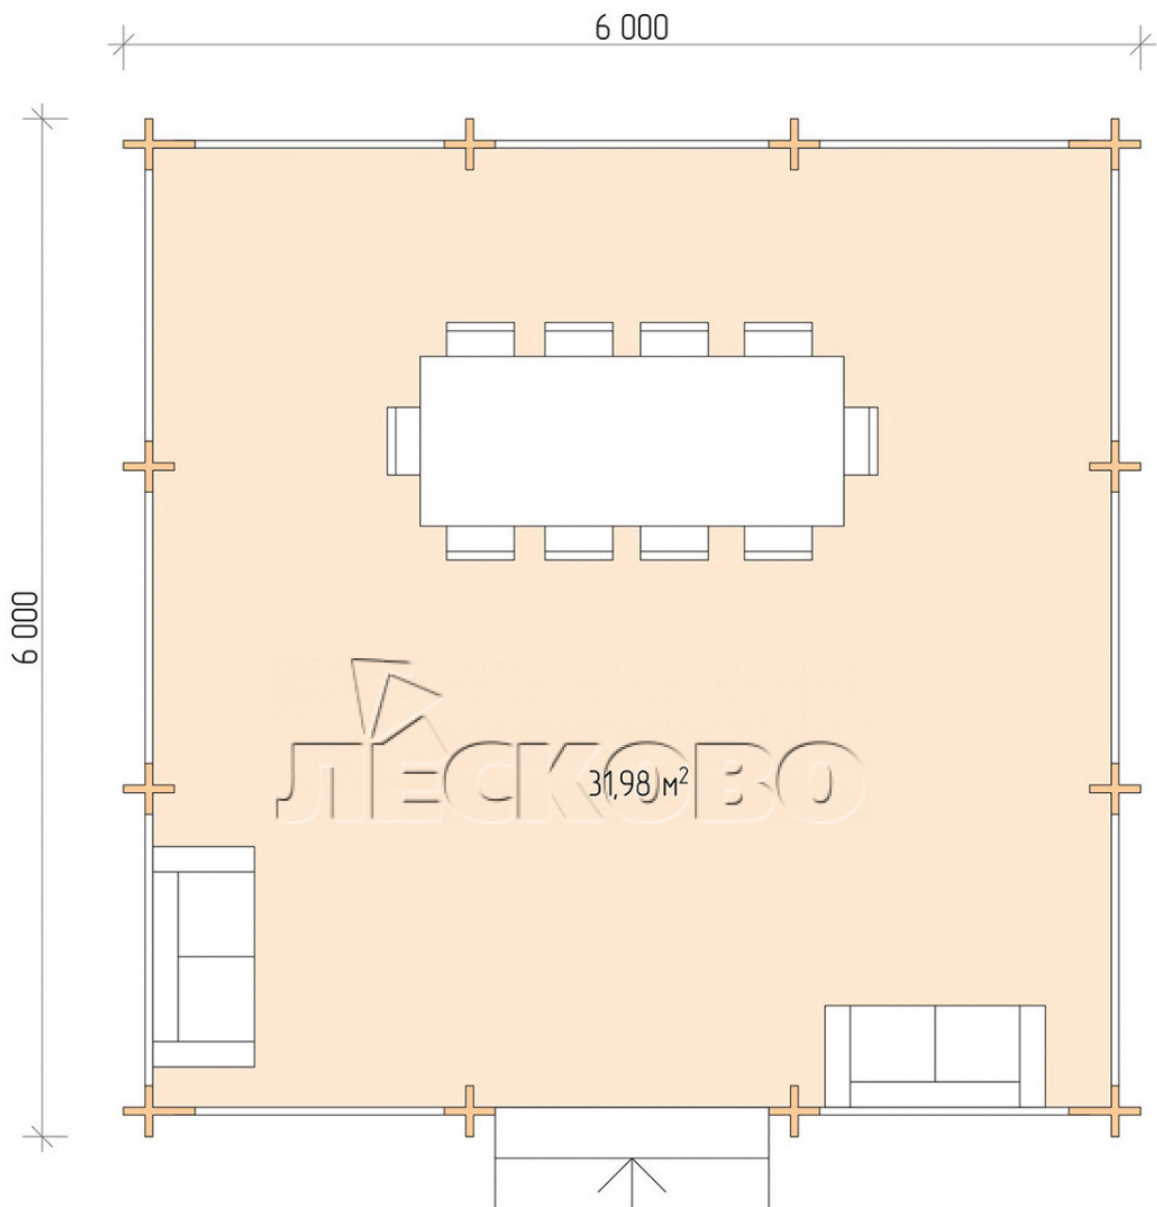

Pavillion "BS" serie 6×6

Projektabmessungen

6 × 6 / 32.5 m²

Hausset

4.782 €

Balken

45 MM

65 MM
+ 1.151 €

Projektplanung

6 000

6 000

Разрез

Haus Kit

- Wall kit: mini-chamber drying chamber 44×145 mm with bowls for the project. The material of the tree is spruce, pine (GOST 8486). Humidity 12-14%. The height of the walls is 2.16 m;
- Logs, lower harness: board 45×145 mm chamber drying 10-12%;
- Floors: floorboard 35 mm, chamber drying;
- Ceiling: imitation of a bar 20×135 mm, chamber drying;
- Platbands: dry planed board 20×100 mm;
- Roof: shingles;