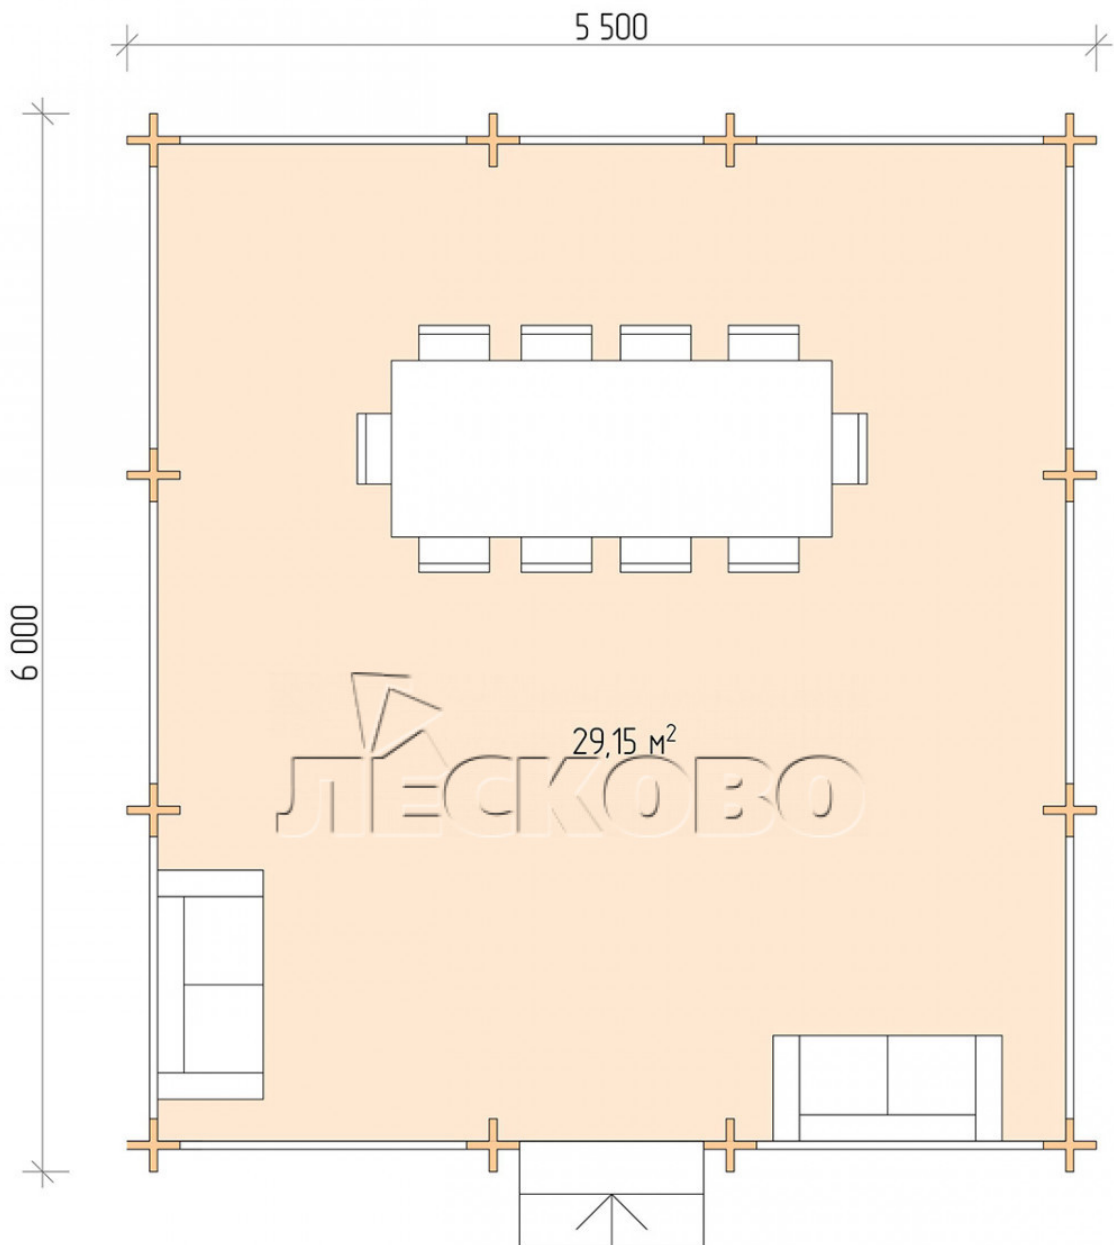

Haus Kit

- Wall kit: mini-chamber drying chamber 44 × 145 mm with bowls for the project. The material of the tree is spruce, pine (GOST 8486). Humidity 12-14%. The height of the walls is 2.16 m;
- Logs, lower harness: board 45 × 145 mm chamber drying 10-12%;
- Floors: floorboard 35 mm, chamber drying;
- Ceiling: imitation of a bar 20 × 135 mm, chamber drying;
- Platbands: dry planed board 20 × 100 mm;
- Roof: shingles;