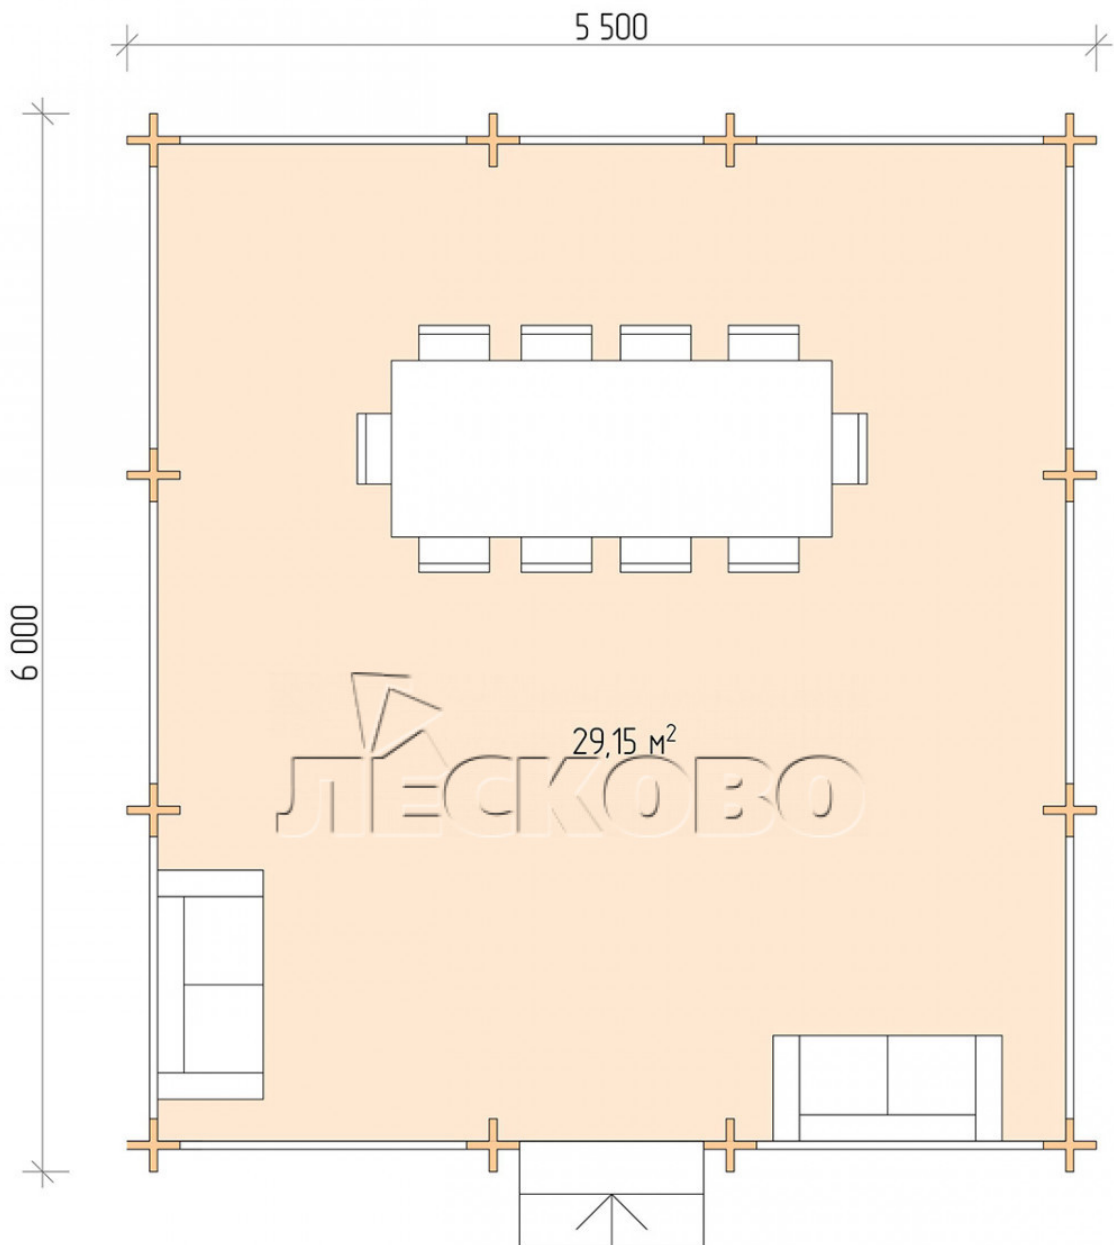

## Pavillion "BS" serie 5.5×6

Projektanmessungen

5.5 × 6 / 29.7 m<sup>2</sup>

Hausset

**3.735 €**

# Разрез

## Haus Kit

- Wall kit: mini-chamber drying chamber 44 × 145 mm with bowls for the project. The material of the tree is spruce, pine (GOST 8486). Humidity 12-14%. The height of the walls is 2.16 m;
- Logs, lower harness: board 45 × 145 mm chamber drying 10-12%;
- Floors: floorboard 35 mm, chamber drying;
- Ceiling: imitation of a bar 20 × 135 mm, chamber drying;
- Platbands: dry planed board 20 × 100 mm;
- Roof: shingles;