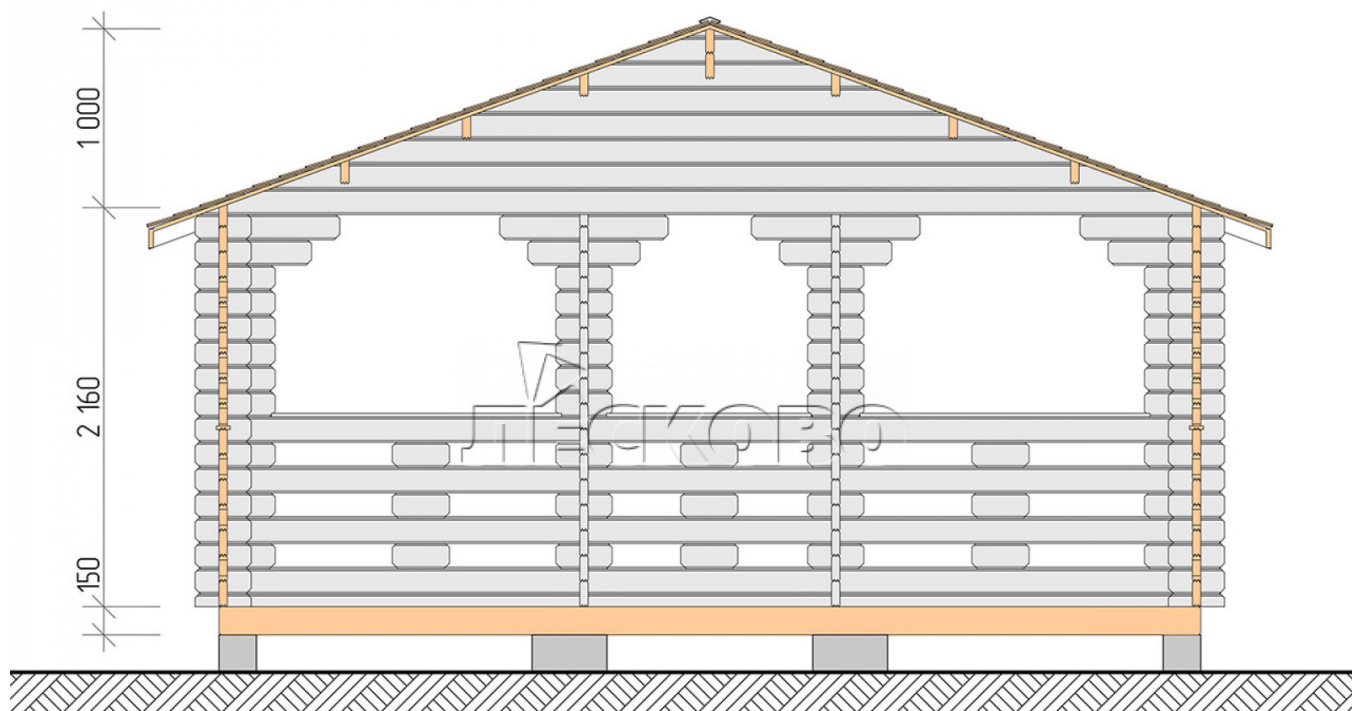

## Pavillion "BS" serie 5.5×6

Projektanmessungen

5.5 × 6 / 29.7 m<sup>2</sup>

Hausset

**3.735 €**

# Разрез

## Haus Kit

- Wall kit: mini-chamber drying chamber 44 × 145 mm with bowls for the project. The material of the tree is spruce, pine (GOST 8486). Humidity 12-14%. The height of the walls is 2.16 m;
- Logs, lower harness: board 45 × 145 mm chamber drying 10-12%;
- Floors: floorboard 35 mm, chamber drying;
- Ceiling: imitation of a bar 20 × 135 mm, chamber drying;
- Platbands: dry planed board 20 × 100 mm;
- Roof: shingles;