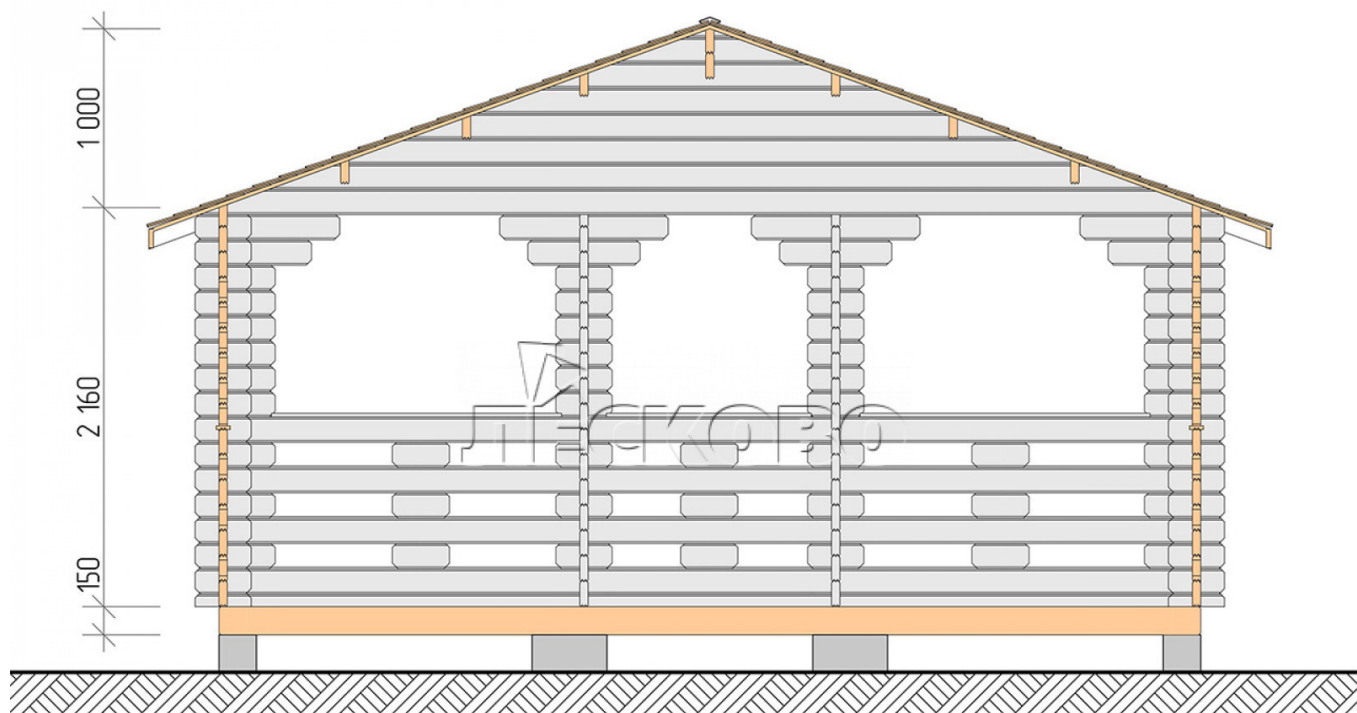

Pavillion "BS" serie 5.5×6

Projektanmessungen

5.5 × 6 / 29.7 m²

Hausset

3.873 €

Balken

45 MM

65 MM
+ 893 €

Projektplanung

5 500

6 000

Разрез

Haus Kit

- Wall kit: mini-chamber drying chamber 44 × 145 mm with bowls for the project. The material of the tree is spruce, pine (GOST 8486). Humidity 12-14%. The height of the walls is 2.16 m;
- Logs, lower harness: board 45 × 145 mm chamber drying 10-12%;
- Floors: floorboard 35 mm, chamber drying;
- Ceiling: imitation of a bar 20 × 135 mm, chamber drying;
- Platbands: dry planed board 20 × 100 mm;
- Roof: shingles;