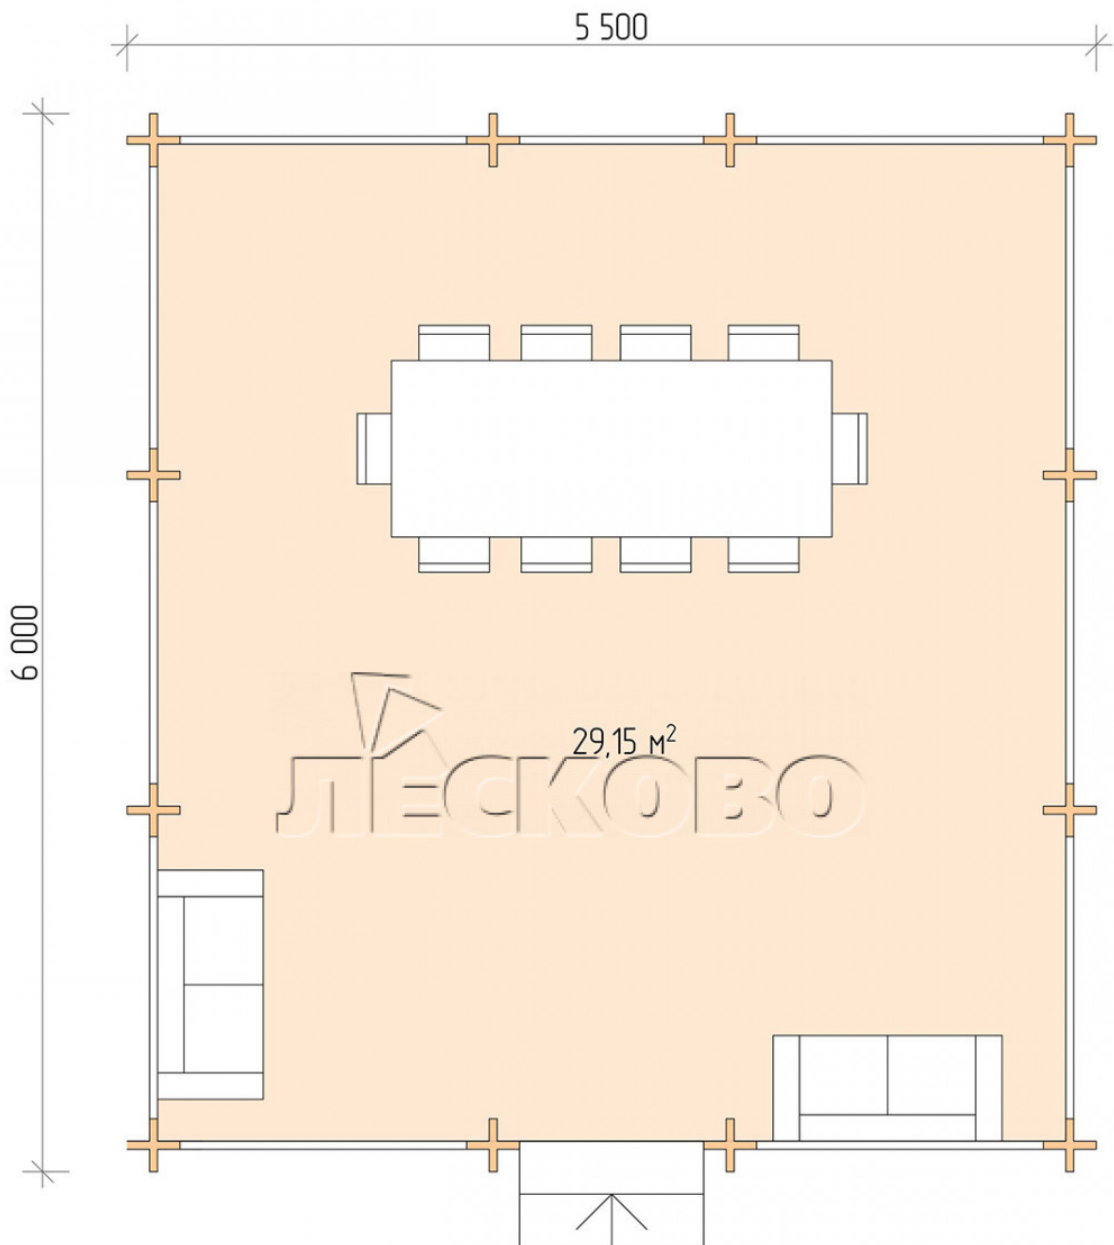

Pavillion "BS" serie 5.5×6

Projektabmessungen

5.5 × 6 / 29.7 m²

Hausset

4.397 €

Balken

45 MM

65 MM
+ 1.060 €

Projektplanung

5 500

6 000

Разрез

Haus Kit

- Wall kit: mini-chamber drying chamber 44 × 145 mm with bowls for the project. The material of the tree is spruce, pine (GOST 8486). Humidity 12-14%. The height of the walls is 2.16 m;
- Logs, lower harness: board 45 × 145 mm chamber drying 10-12%;
- Floors: floorboard 35 mm, chamber drying;
- Ceiling: imitation of a bar 20 × 135 mm, chamber drying;
- Platbands: dry planed board 20 × 100 mm;
- Roof: shingles;