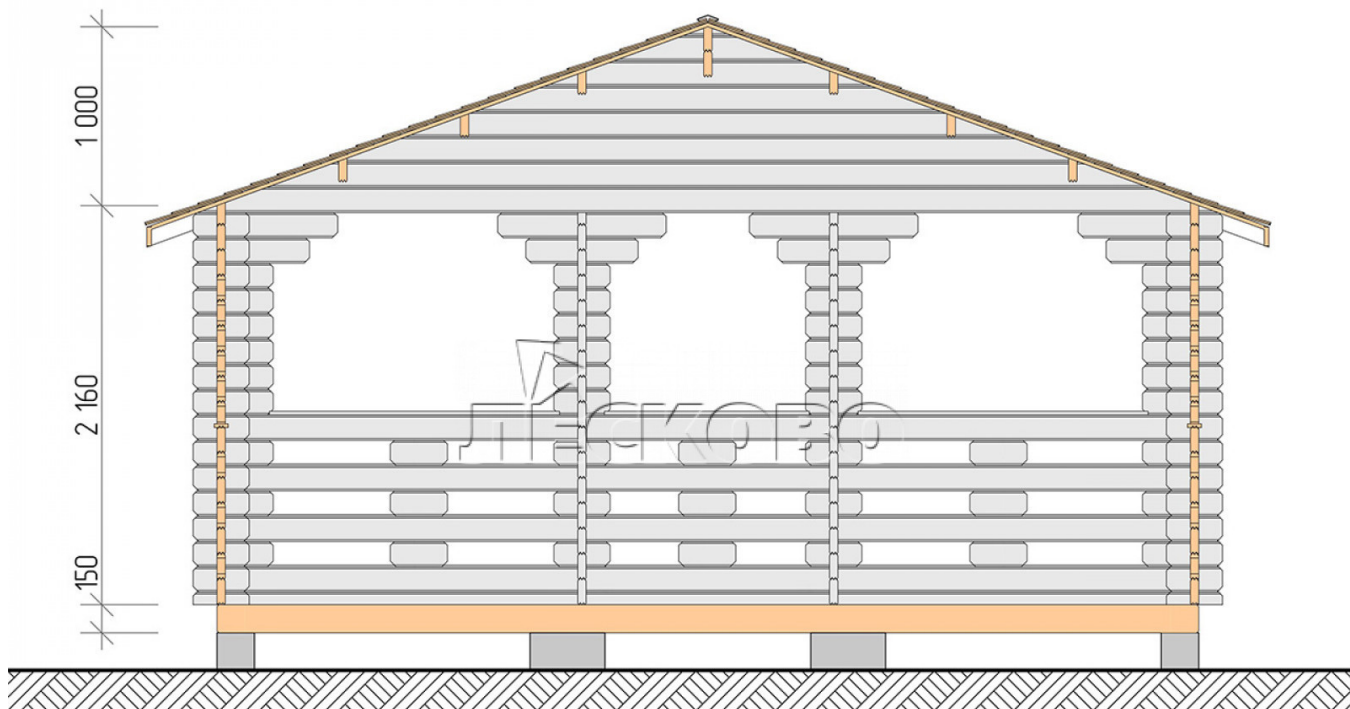

Pavillion "BS" serie 5.5×6

Projektabmessungen

5.5 × 6 / 29.7 m²

Hausset

4.397 €

Balken

45 MM

65 MM
+ 1.060 €

Projektplanung

5 500

6 000

Разрез

Haus Kit

- Wall kit: mini-chamber drying chamber 44 × 145 mm with bowls for the project. The material of the tree is spruce, pine (GOST 8486). Humidity 12-14%. The height of the walls is 2.16 m;
- Logs, lower harness: board 45 × 145 mm chamber drying 10-12%;
- Floors: floorboard 35 mm, chamber drying;
- Ceiling: imitation of a bar 20 × 135 mm, chamber drying;
- Platbands: dry planed board 20 × 100 mm;
- Roof: shingles;