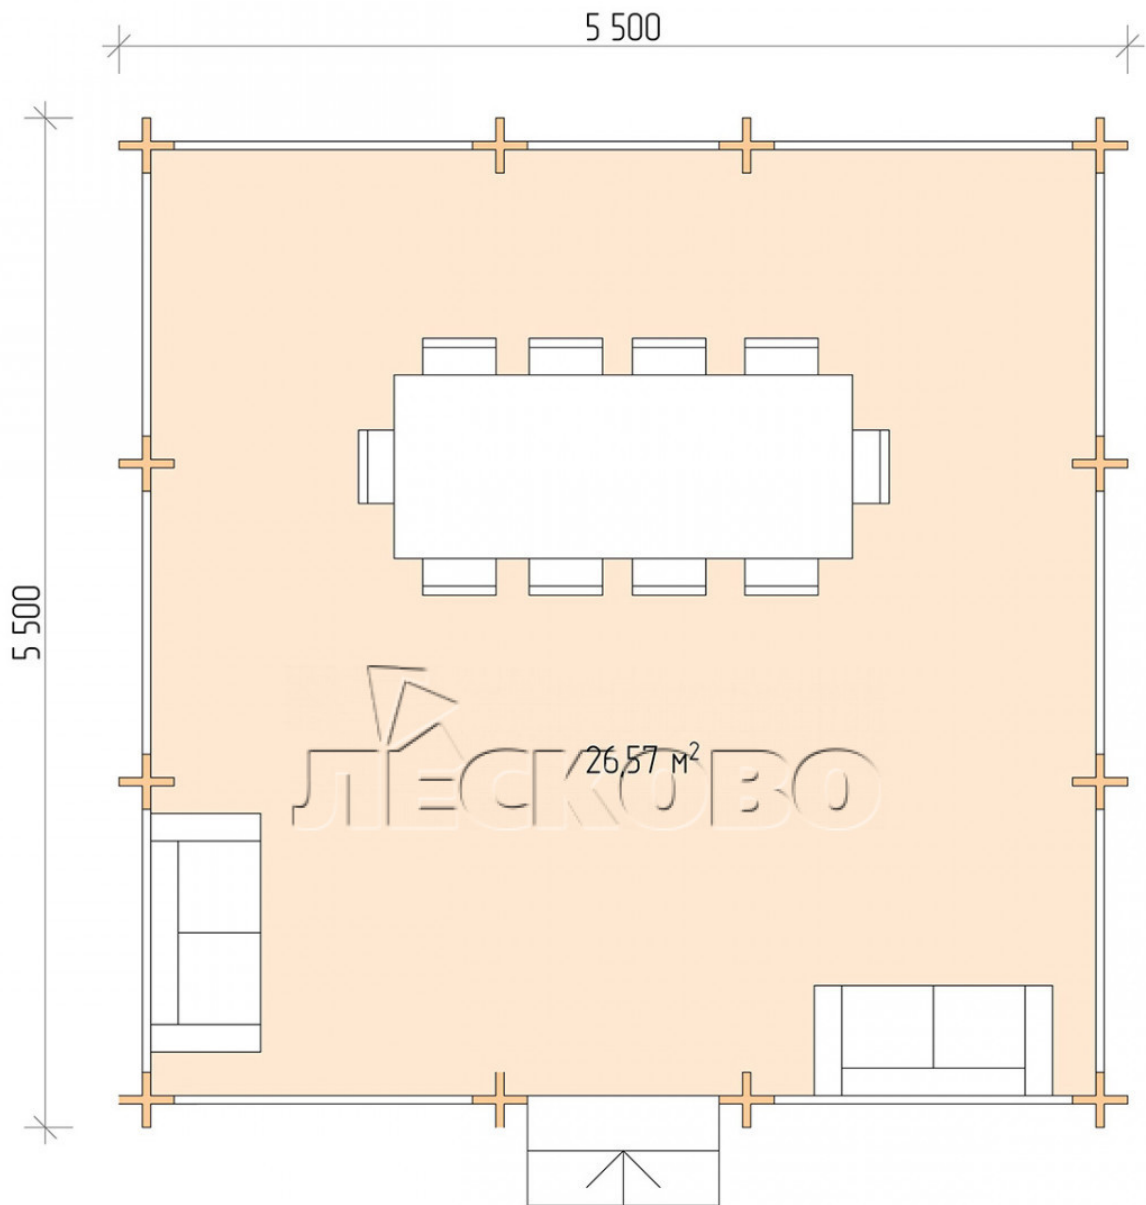

Pavillion "BS" serie 5.5×5.5

Projektabmessungen

5.5 × 5.5 / 27 m²

Hausset

3.644 €

Balken

45 MM

65 MM
+ 862 €

Projektplanung

5 500

5 500

Разрез

Haus Kit

- Wall kit: mini-chamber drying chamber 44 × 145 mm with bowls for the project. The material of the tree is spruce, pine (GOST 8486). Humidity 12-14%. The height of the walls is 2.16 m;
- Logs, lower harness: board 45 × 145 mm chamber drying 10-12%;
- Floors: floorboard 35 mm, chamber drying;
- Ceiling: imitation of a bar 20 × 135 mm, chamber drying;
- Platbands: dry planed board 20 × 100 mm;
- Roof: shingles;