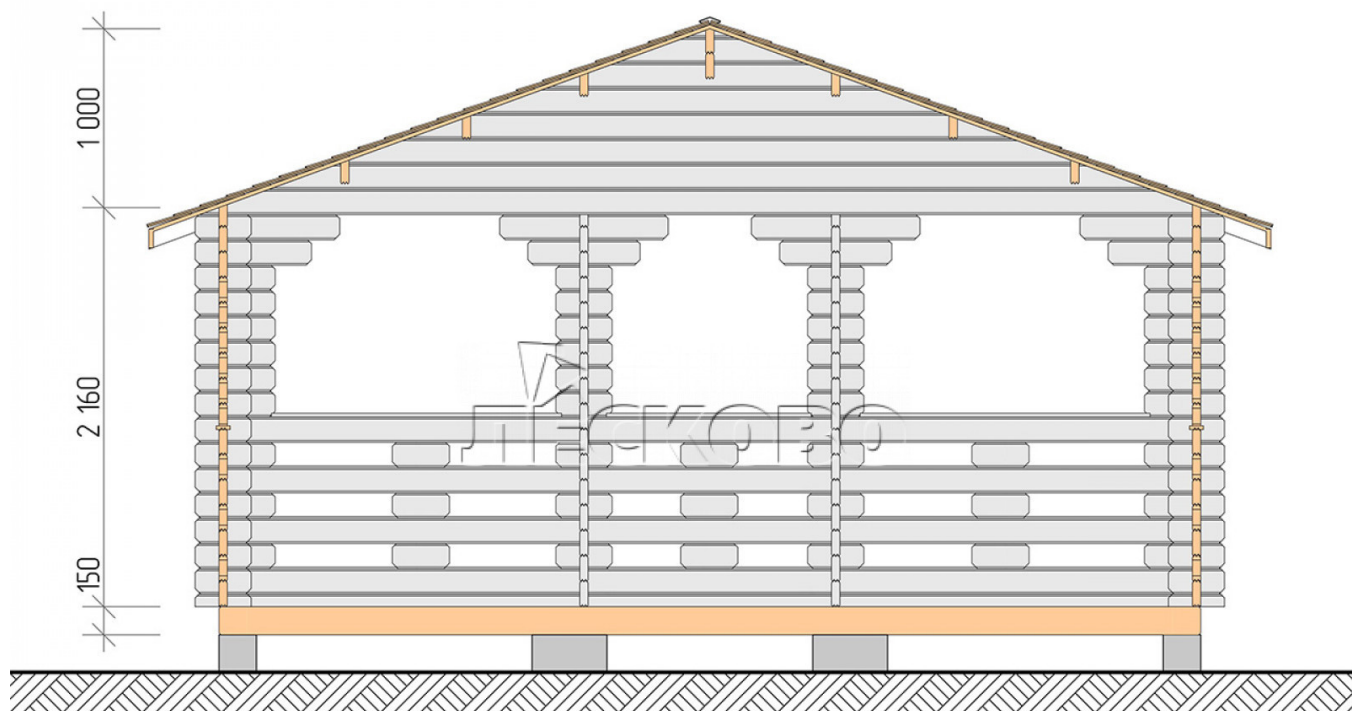

Pavillion "BS" serie 5.5×5.5

Projektabmessungen

5.5 × 5.5 / 27 m²

Hausset

3.514 €

Balken

45 MM

65 MM
+ 831 €

Projektplanung

5 500

5 500

Разрез

Haus Kit

- Wall kit: mini-chamber drying chamber 44 × 145 mm with bowls for the project. The material of the tree is spruce, pine (GOST 8486). Humidity 12-14%. The height of the walls is 2.16 m;
- Logs, lower harness: board 45 × 145 mm chamber drying 10-12%;
- Floors: floorboard 35 mm, chamber drying;
- Ceiling: imitation of a bar 20 × 135 mm, chamber drying;
- Platbands: dry planed board 20 × 100 mm;
- Roof: shingles;