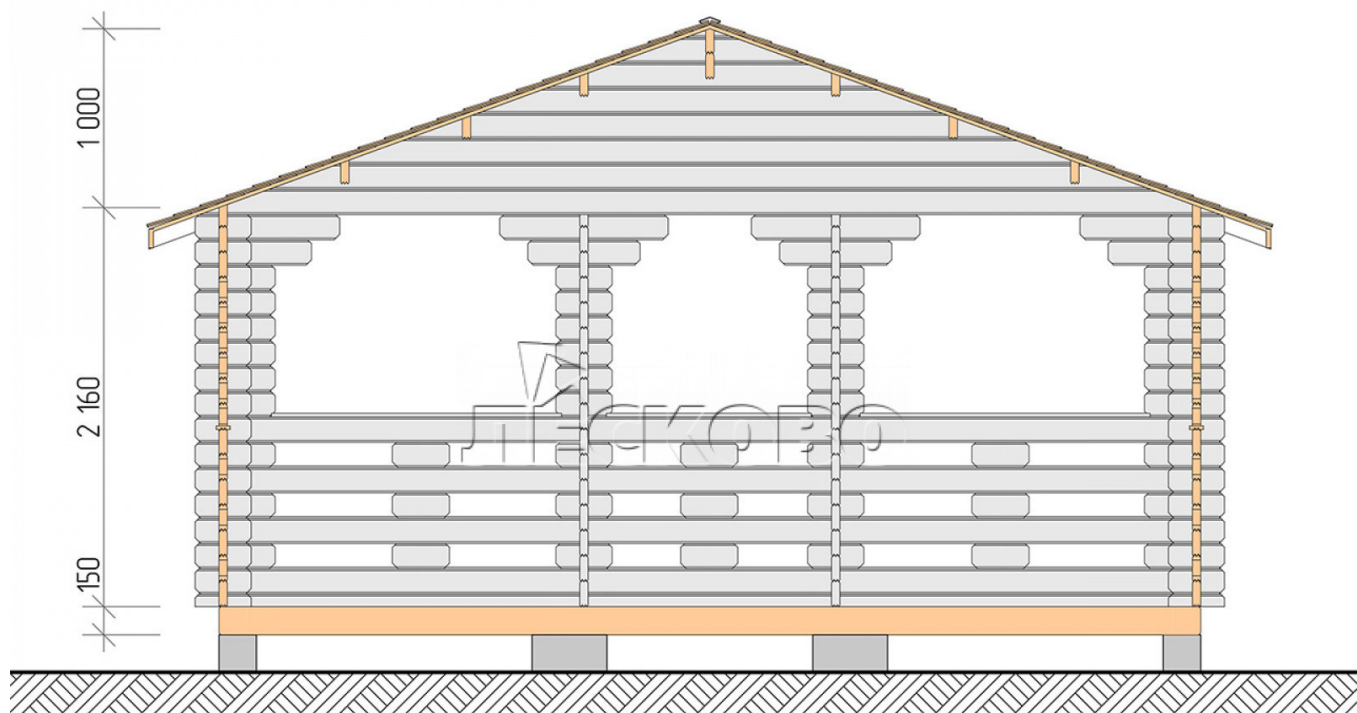

Pavillion "BS" serie 5.5×5.5

Projektabmessungen

5.5 × 5.5 / 27 m²

Hausset

4.142 €

Balken

45 MM

65 MM
+ 1.023 €

Projektplanung

5 500

5 500

Разрез

Haus Kit

- Wall kit: mini-chamber drying chamber 44×145 mm with bowls for the project. The material of the tree is spruce, pine (GOST 8486). Humidity 12-14%. The height of the walls is 2.16 m;
- Logs, lower harness: board 45×145 mm chamber drying 10-12%;
- Floors: floorboard 35 mm, chamber drying;
- Ceiling: imitation of a bar 20×135 mm, chamber drying;
- Platbands: dry planed board 20×100 mm;
- Roof: shingles;