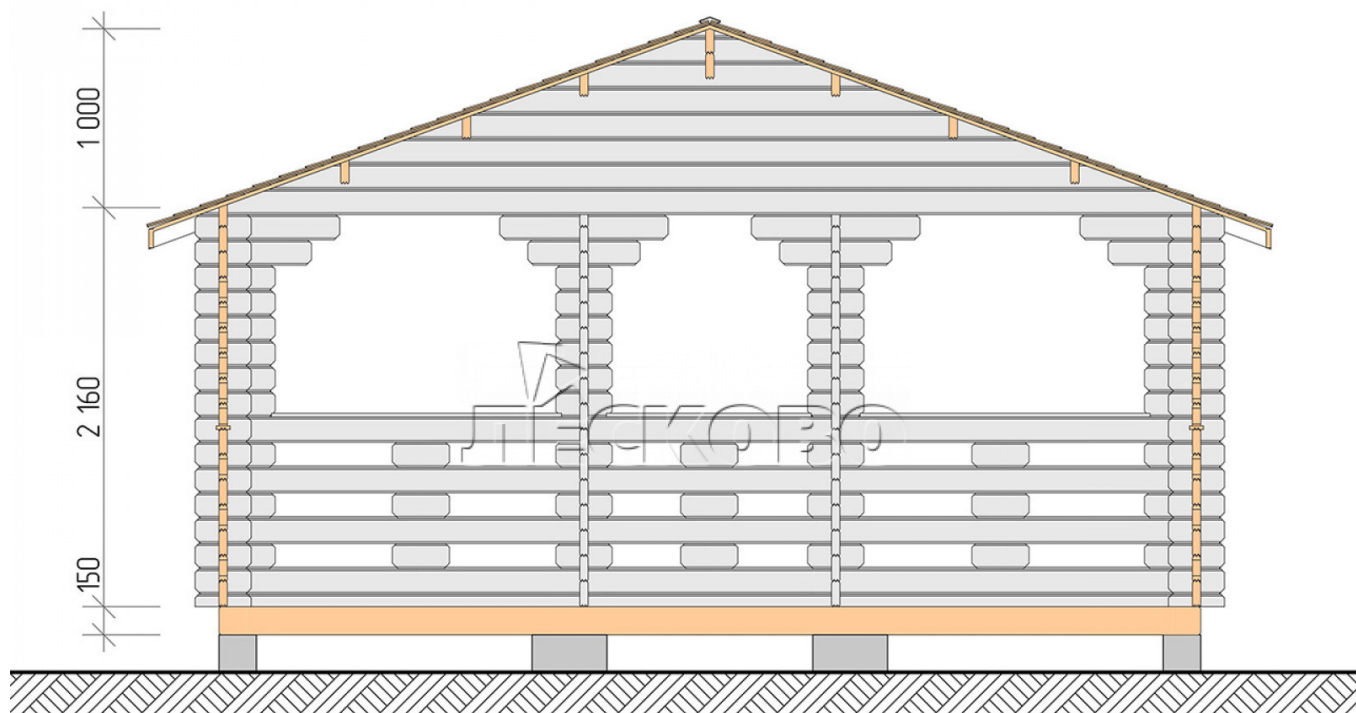

Pavillion "BS" serie 5.5×5.5

Projektabmessungen

5.5 × 5.5 / 27 m²

Hausset

3.644 €

Balken

45 MM

65 MM
+ 862 €

Projektplanung

5 500

5 500

Разрез

Haus Kit

- Wall kit: mini-chamber drying chamber 44 × 145 mm with bowls for the project. The material of the tree is spruce, pine (GOST 8486). Humidity 12-14%. The height of the walls is 2.16 m;
- Logs, lower harness: board 45 × 145 mm chamber drying 10-12%;
- Floors: floorboard 35 mm, chamber drying;
- Ceiling: imitation of a bar 20 × 135 mm, chamber drying;
- Platbands: dry planed board 20 × 100 mm;
- Roof: shingles;