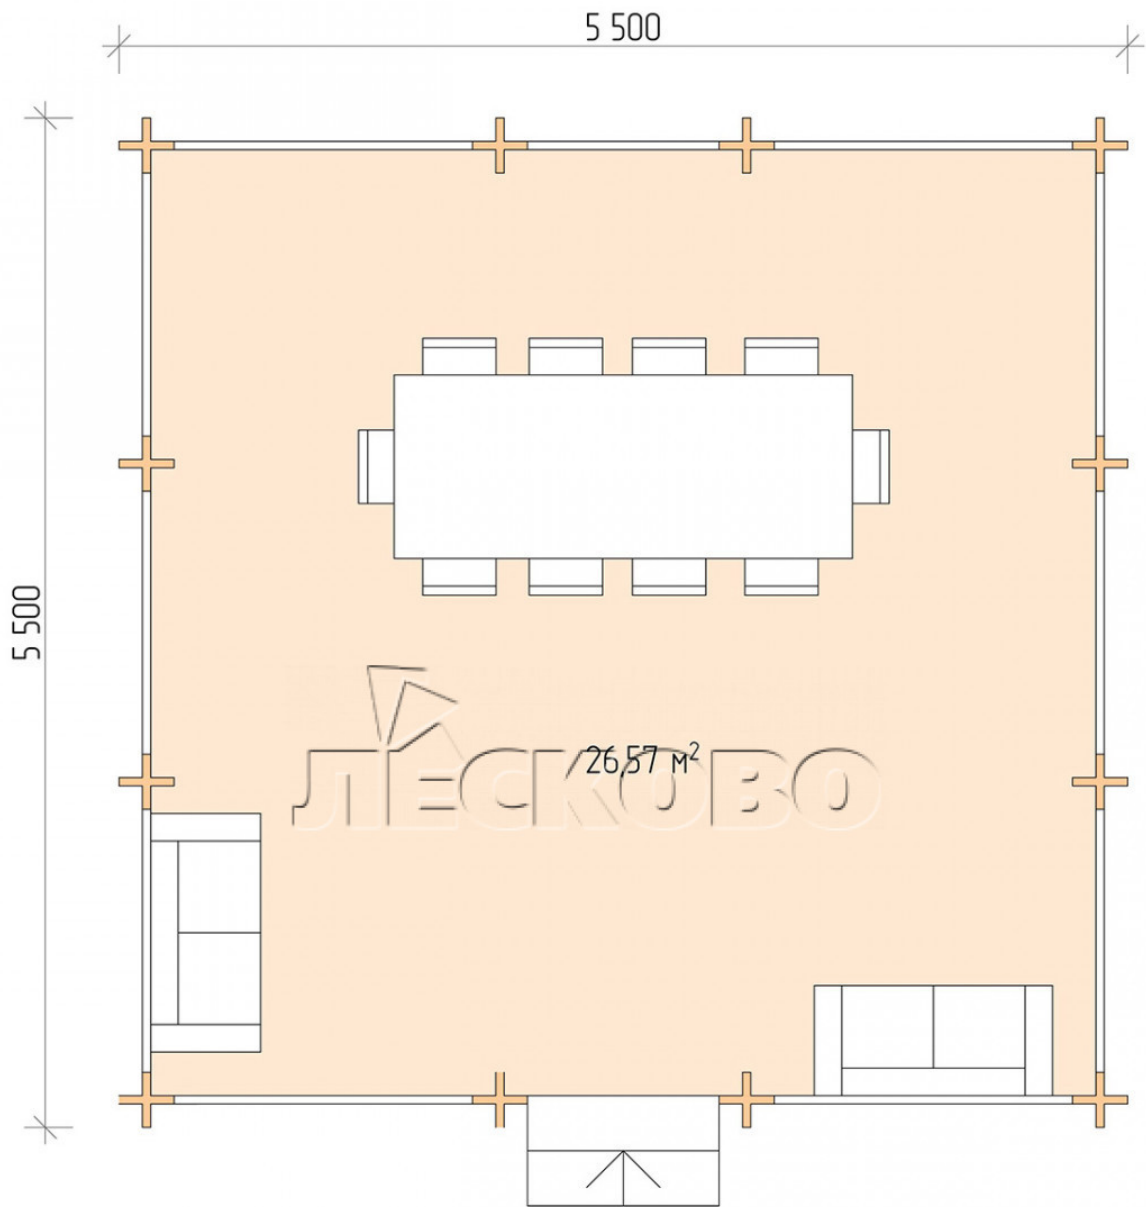

Pavillion "BS" serie 5.5×5.5

Projektabmessungen

5.5 × 5.5 / 27 m²

Hausset

4.142 €

Balken

45 MM

65 MM
+ 1.023 €

Projektplanung

5 500

5 500

Разрез

Haus Kit

- Wall kit: mini-chamber drying chamber 44×145 mm with bowls for the project. The material of the tree is spruce, pine (GOST 8486). Humidity 12-14%. The height of the walls is 2.16 m;
- Logs, lower harness: board 45×145 mm chamber drying 10-12%;
- Floors: floorboard 35 mm, chamber drying;
- Ceiling: imitation of a bar 20×135 mm, chamber drying;
- Platbands: dry planed board 20×100 mm;
- Roof: shingles;