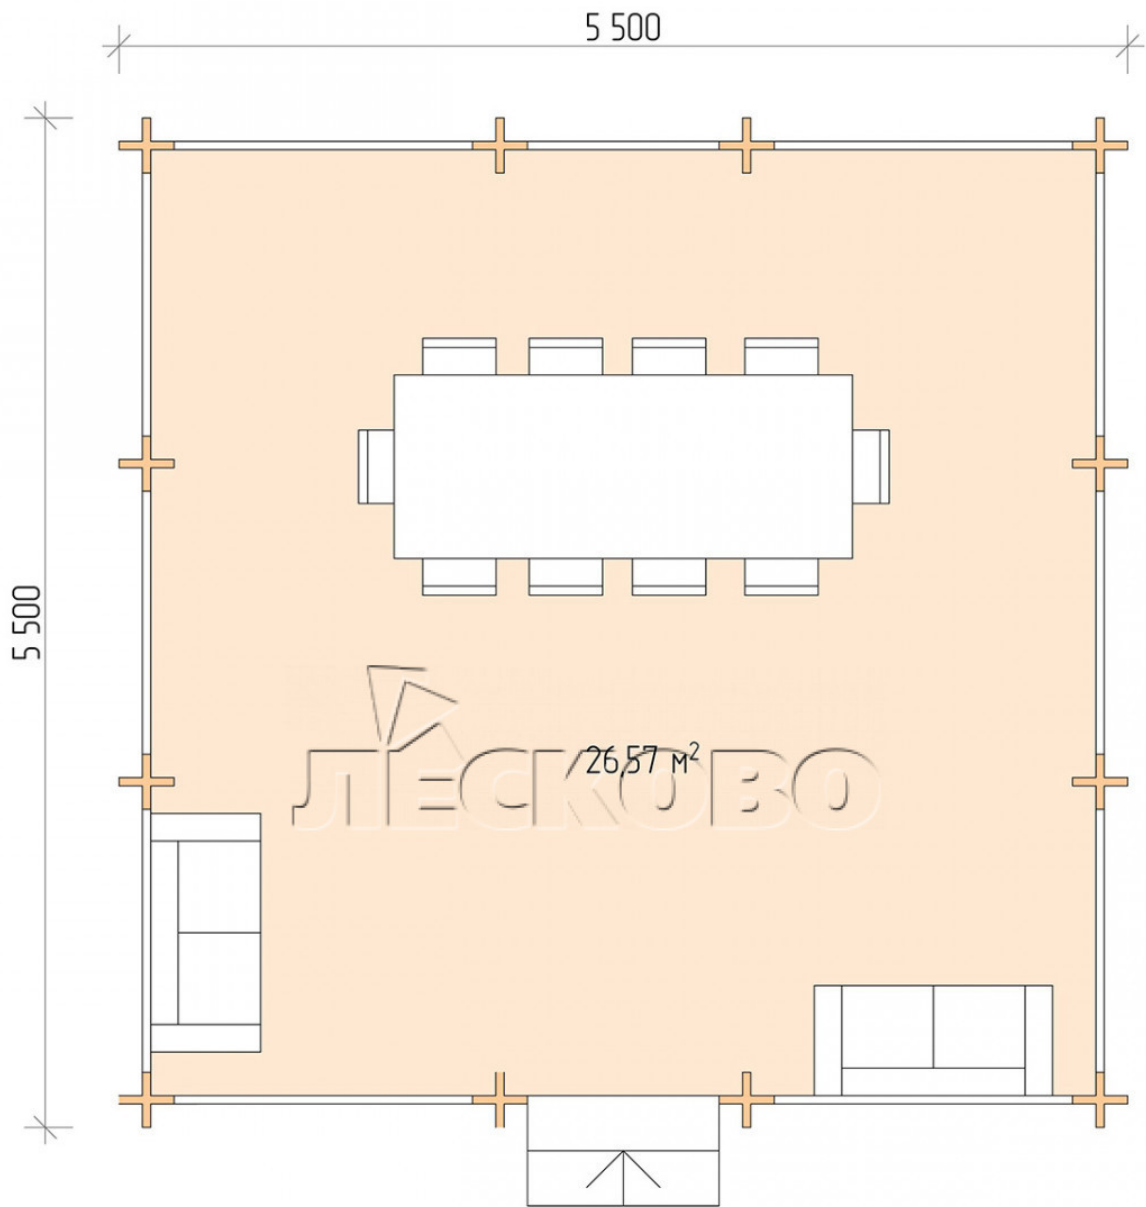

Pavillion "BS" serie 5.5×5.5

Projektabmessungen

5.5 × 5.5 / 27 m²

Hausset

3.514 €

Balken

45 MM

65 MM
+ 831 €

Projektplanung

5 500

5 500

Разрез

Haus Kit

- Wall kit: mini-chamber drying chamber 44 × 145 mm with bowls for the project. The material of the tree is spruce, pine (GOST 8486). Humidity 12-14%. The height of the walls is 2.16 m;
- Logs, lower harness: board 45 × 145 mm chamber drying 10-12%;
- Floors: floorboard 35 mm, chamber drying;
- Ceiling: imitation of a bar 20 × 135 mm, chamber drying;
- Platbands: dry planed board 20 × 100 mm;
- Roof: shingles;