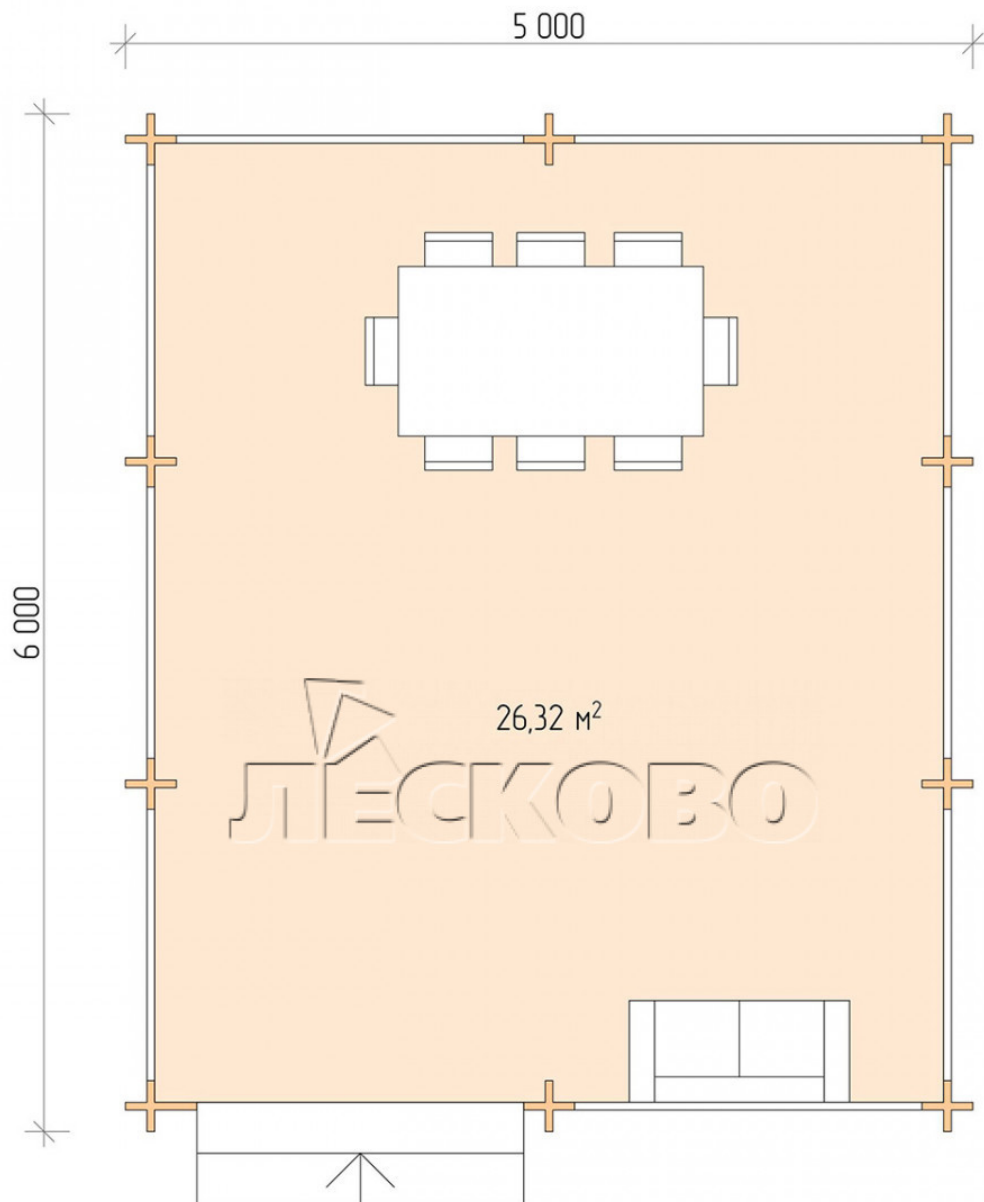

Pavillion "BS" serie 5×6

Projektabmessungen

5 × 6 / 26.8 m²

Hausset

3.272 €

Balken

45 MM

65 MM
+ 715 €

Projektplanung

5 000

6 000

Разрез

Haus Kit

- Wall kit: mini-chamber drying chamber 44 × 145 mm with bowls for the project. The material of the tree is spruce, pine (GOST 8486). Humidity 12-14%. The height of the walls is 2.16 m;
- Logs, lower harness: board 45 × 145 mm chamber drying 10-12%;
- Floors: floorboard 35 mm, chamber drying;
- Ceiling: imitation of a bar 20 × 135 mm, chamber drying;
- Platbands: dry planed board 20 × 100 mm;
- Roof: shingles;