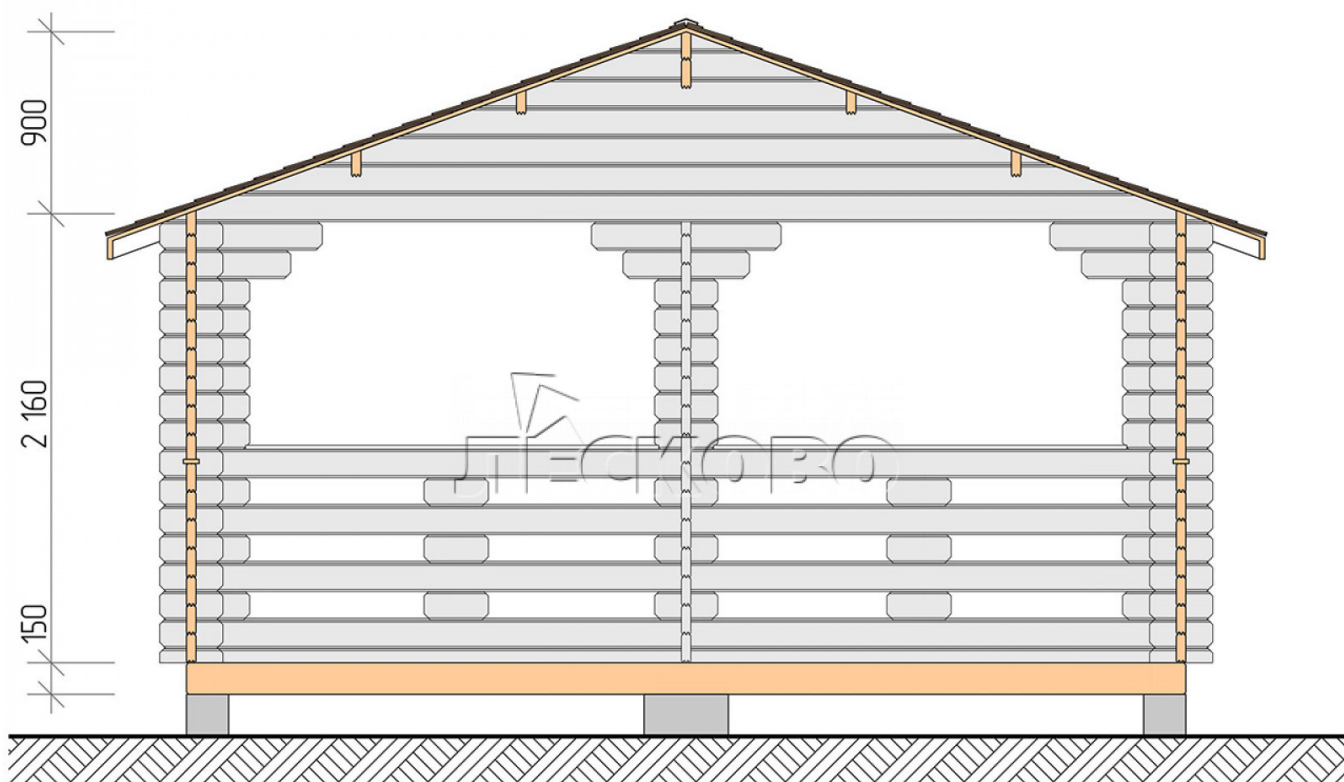

## Pavillion "BS" serie 5×6

Projektabmessungen

5 × 6 / 26.8 m<sup>2</sup>

Hausset

**3.846 €**

# Разрез

## Haus Kit

- Wall kit: mini-chamber drying chamber 44 × 145 mm with bowls for the project. The material of the tree is spruce, pine (GOST 8486). Humidity 12-14%. The height of the walls is 2.16 m;
- Logs, lower harness: board 45 × 145 mm chamber drying 10-12%;
- Floors: floorboard 35 mm, chamber drying;
- Ceiling: imitation of a bar 20 × 135 mm, chamber drying;
- Platbands: dry planed board 20 × 100 mm;
- Roof: shingles;