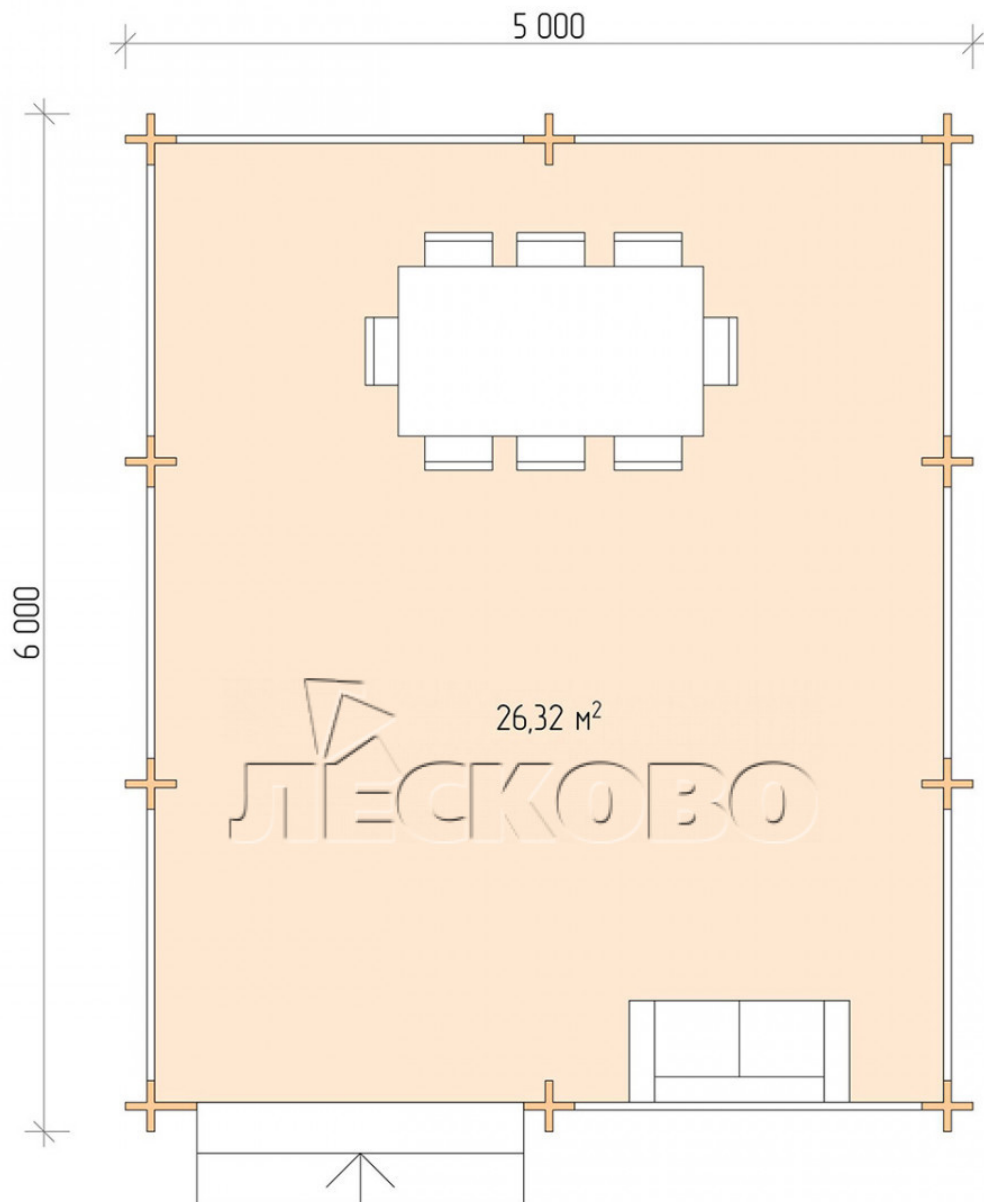

## Pavillion "BS" serie 5×6

Projektabmessungen

5 × 6 / 26.8 m<sup>2</sup>

Hausset

**3.846 €**

# Разрез

## Haus Kit

- Wall kit: mini-chamber drying chamber 44 × 145 mm with bowls for the project. The material of the tree is spruce, pine (GOST 8486). Humidity 12-14%. The height of the walls is 2.16 m;
- Logs, lower harness: board 45 × 145 mm chamber drying 10-12%;
- Floors: floorboard 35 mm, chamber drying;
- Ceiling: imitation of a bar 20 × 135 mm, chamber drying;
- Platbands: dry planed board 20 × 100 mm;
- Roof: shingles;