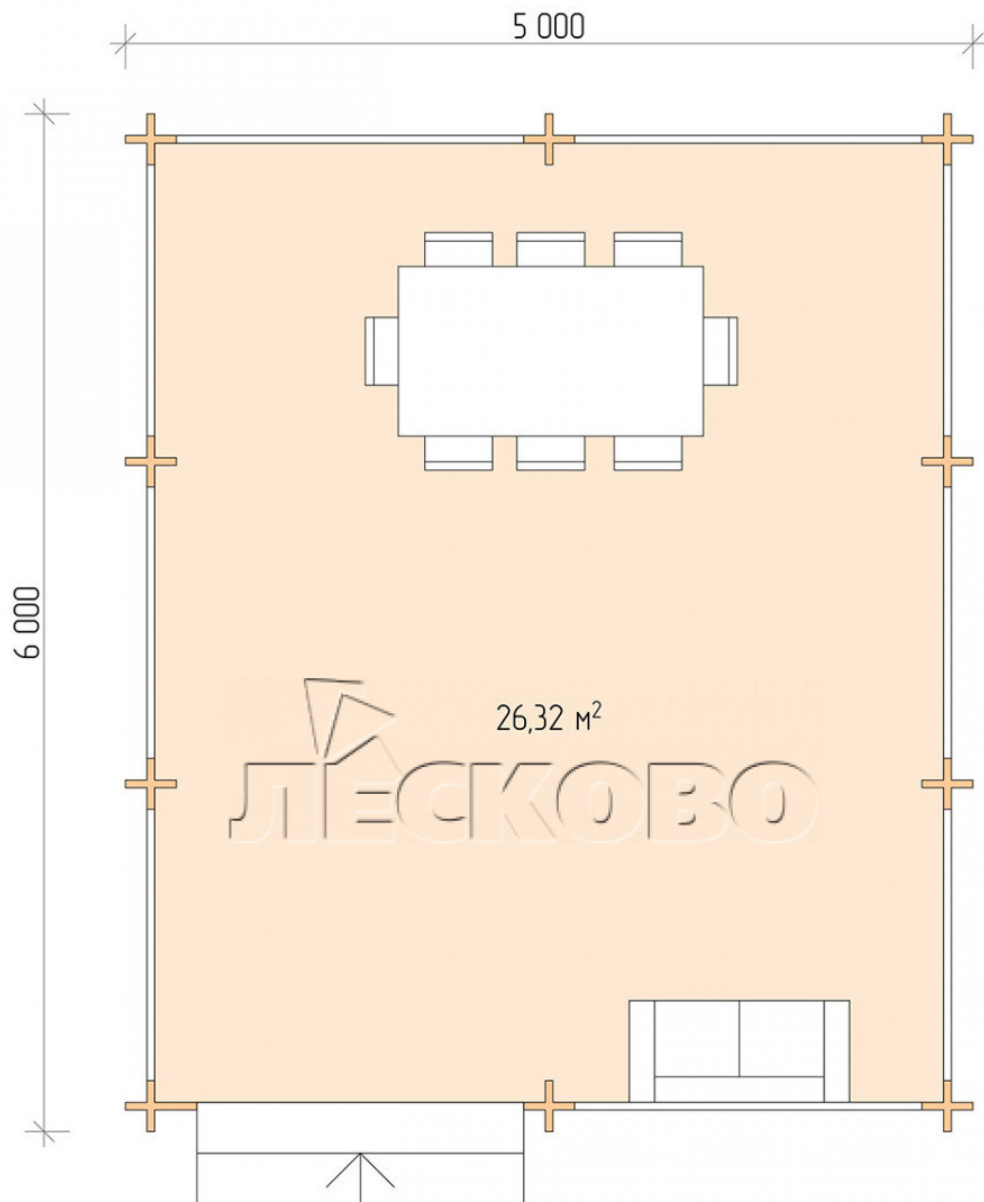

Pavillion "BS" serie 5×6

Projektabmessungen

5 × 6 / 26.8 m²

Hausset

3.393 €

Balken

45 MM

65 MM
+ 742 €

Projektplanung

5 000

6 000

Разрез

Haus Kit

- Wall kit: mini-chamber drying chamber 44 × 145 mm with bowls for the project. The material of the tree is spruce, pine (GOST 8486). Humidity 12-14%. The height of the walls is 2.16 m;
- Logs, lower harness: board 45 × 145 mm chamber drying 10-12%;
- Floors: floorboard 35 mm, chamber drying;
- Ceiling: imitation of a bar 20 × 135 mm, chamber drying;
- Platbands: dry planed board 20 × 100 mm;
- Roof: shingles;