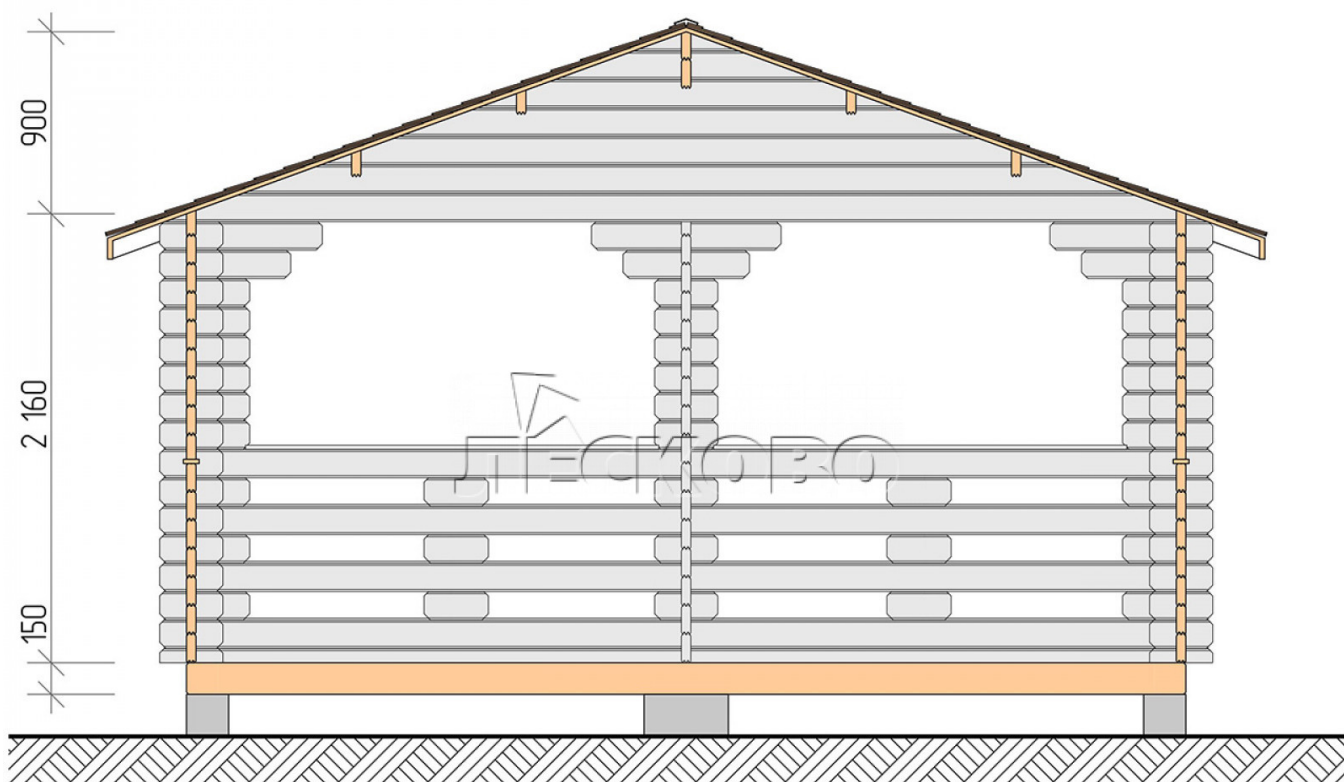

Pavillion "BS" serie 5×6

Projektabmessungen

5 × 6 / 26.8 m²

Hausset

3.393 €

Balken

45 MM

65 MM
+ 742 €

Projektplanung

5 000

6 000

Разрез

Haus Kit

- Wall kit: mini-chamber drying chamber 44 × 145 mm with bowls for the project. The material of the tree is spruce, pine (GOST 8486). Humidity 12-14%. The height of the walls is 2.16 m;
- Logs, lower harness: board 45 × 145 mm chamber drying 10-12%;
- Floors: floorboard 35 mm, chamber drying;
- Ceiling: imitation of a bar 20 × 135 mm, chamber drying;
- Platbands: dry planed board 20 × 100 mm;
- Roof: shingles;