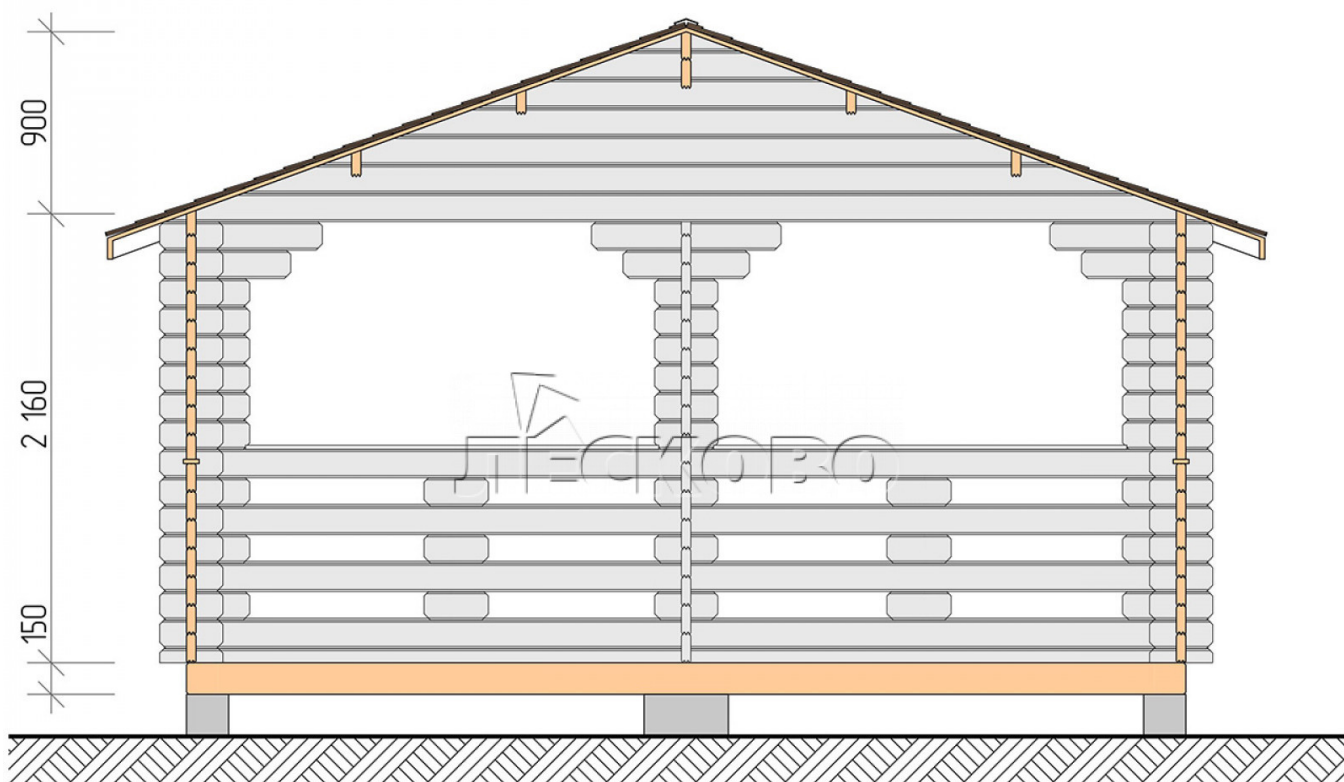

Pavillion "BS" serie 5×6

Projektabmessungen

5 × 6 / 26.8 m²

Hausset

3.272 €

Balken

45 MM

65 MM
+ 715 €

Projektplanung

5 000

6 000

Разрез

Haus Kit

- Wall kit: mini-chamber drying chamber 44 × 145 mm with bowls for the project. The material of the tree is spruce, pine (GOST 8486). Humidity 12-14%. The height of the walls is 2.16 m;
- Logs, lower harness: board 45 × 145 mm chamber drying 10-12%;
- Floors: floorboard 35 mm, chamber drying;
- Ceiling: imitation of a bar 20 × 135 mm, chamber drying;
- Platbands: dry planed board 20 × 100 mm;
- Roof: shingles;