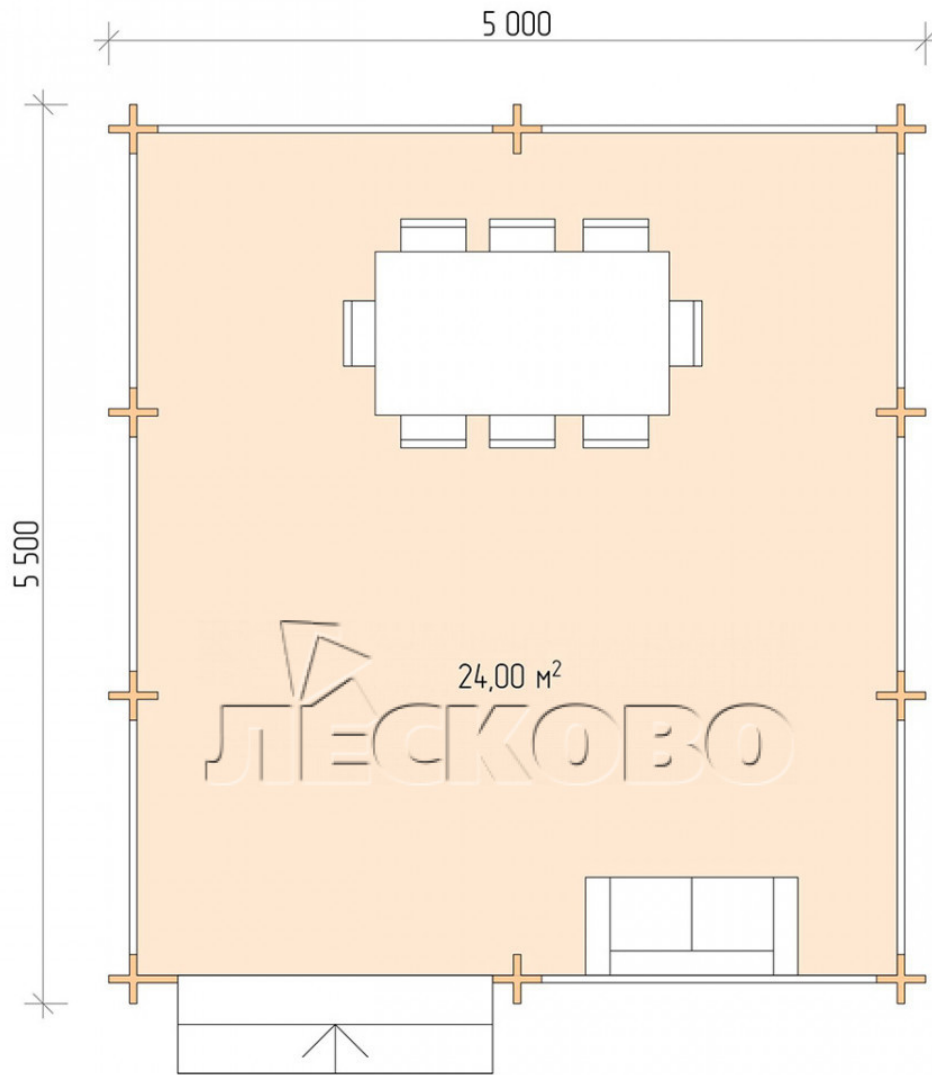

## Pavillion "BS" serie 5×5.5

Projektabmessungen

5 × 5.5 / 24.5 m<sup>2</sup>

Hausset

**3.065 €**

# Разрез

## Haus Kit

- Wall kit: mini-chamber drying chamber 44 × 145 mm with bowls for the project. The material of the tree is spruce, pine (GOST 8486). Humidity 12-14%. The height of the walls is 2.16 m;
- Logs, lower harness: board 45 × 145 mm chamber drying 10-12%;
- Floors: floorboard 35 mm, chamber drying;
- Ceiling: imitation of a bar 20 × 135 mm, chamber drying;
- Platbands: dry planed board 20 × 100 mm;
- Roof: shingles;