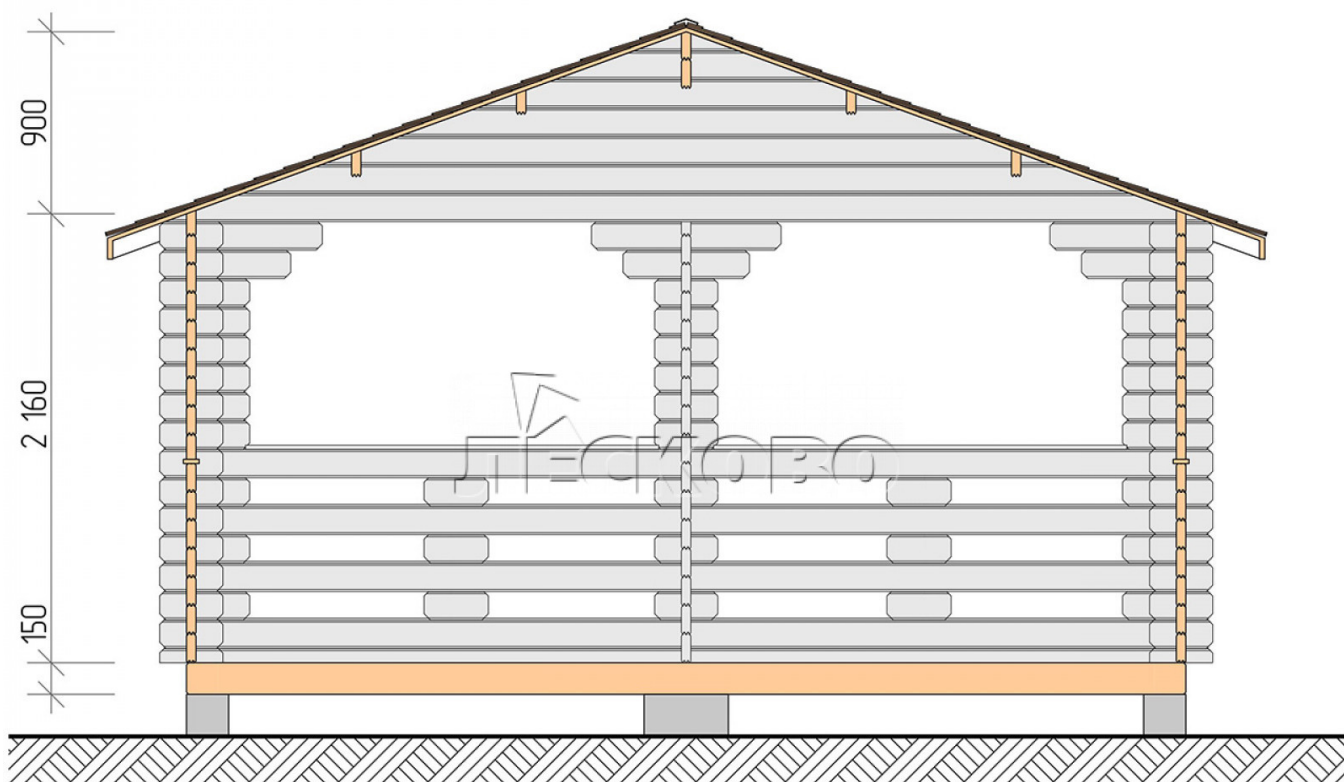

## Pavillion "BS" serie 5×5.5

Projektabmessungen

5 × 5.5 / 24.5 m<sup>2</sup>

Hausset

**3.227 €**

# Разрез

## Haus Kit

- Wall kit: mini-chamber drying chamber 44 × 145 mm with bowls for the project. The material of the tree is spruce, pine (GOST 8486). Humidity 12-14%. The height of the walls is 2.16 m;
- Logs, lower harness: board 45 × 145 mm chamber drying 10-12%;
- Floors: floorboard 35 mm, chamber drying;
- Ceiling: imitation of a bar 20 × 135 mm, chamber drying;
- Platbands: dry planed board 20 × 100 mm;
- Roof: shingles;