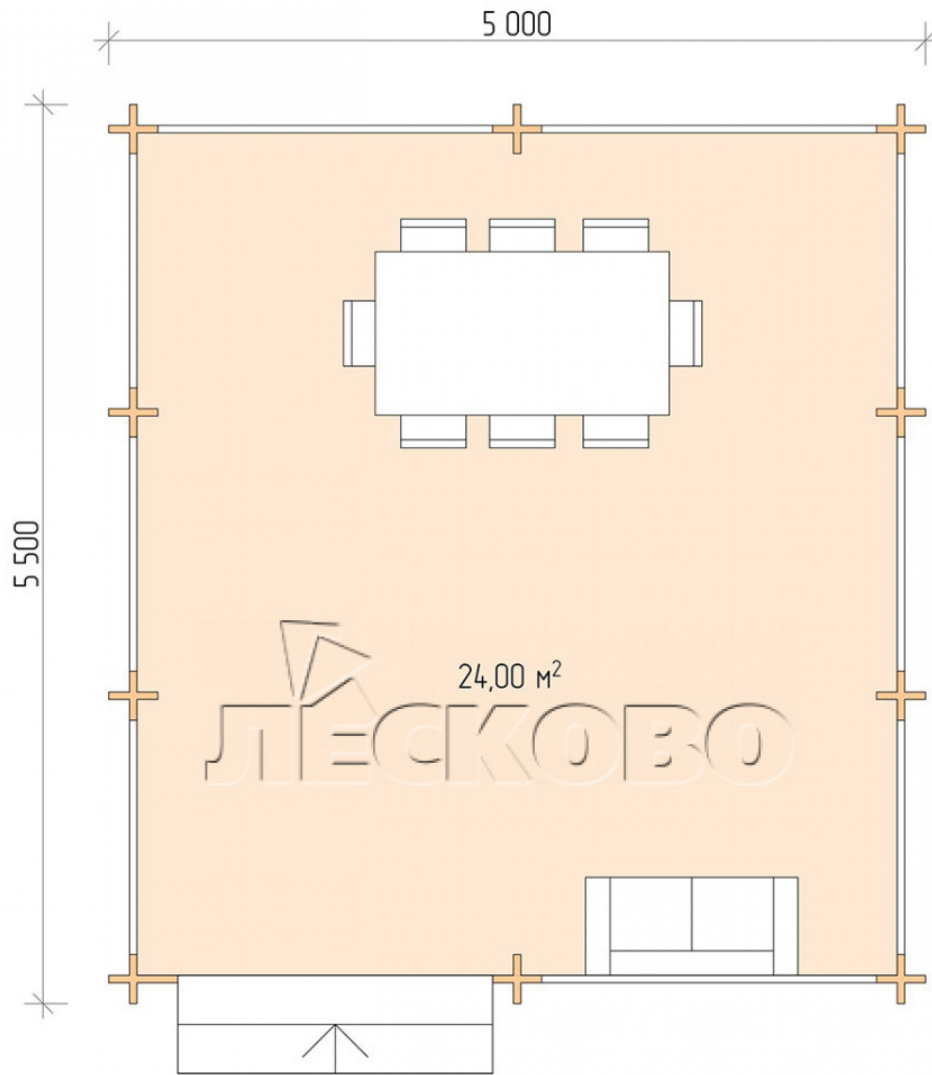

## Pavillion "BS" serie 5×5.5

Projektabmessungen

5 × 5.5 / 24.5 m<sup>2</sup>

Hausset

**3.227 €**

# Разрез

## Haus Kit

- Wall kit: mini-chamber drying chamber 44 × 145 mm with bowls for the project. The material of the tree is spruce, pine (GOST 8486). Humidity 12-14%. The height of the walls is 2.16 m;
- Logs, lower harness: board 45 × 145 mm chamber drying 10-12%;
- Floors: floorboard 35 mm, chamber drying;
- Ceiling: imitation of a bar 20 × 135 mm, chamber drying;
- Platbands: dry planed board 20 × 100 mm;
- Roof: shingles;