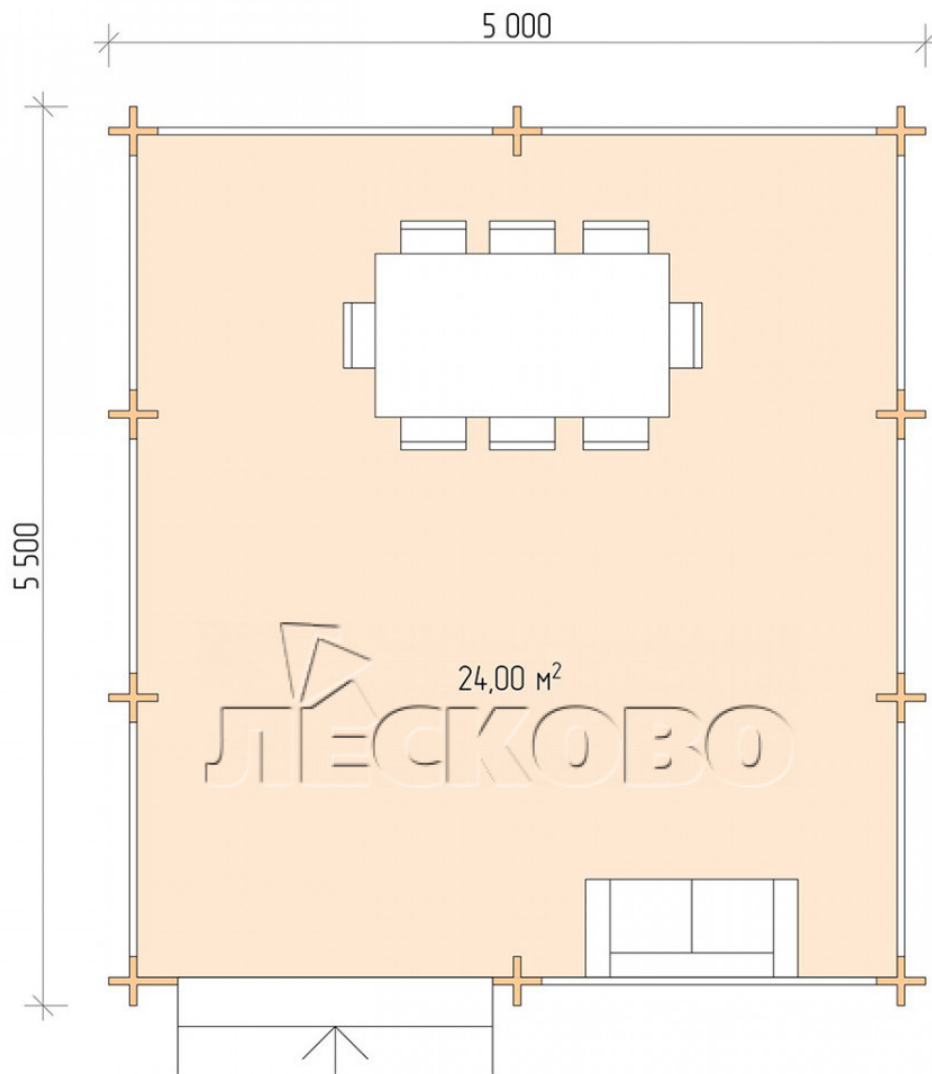

Pavillion "BS" serie 5×5.5

Projektabmessungen

5 × 5.5 / 24.5 m²

Hausset

3.660 €

Balken

45 MM

65 MM
+ 850 €

Projektplanung

5 000

5 500

Разрез

Haus Kit

- Wall kit: mini-chamber drying chamber 44 × 145 mm with bowls for the project. The material of the tree is spruce, pine (GOST 8486). Humidity 12-14%. The height of the walls is 2.16 m;
- Logs, lower harness: board 45 × 145 mm chamber drying 10-12%;
- Floors: floorboard 35 mm, chamber drying;
- Ceiling: imitation of a bar 20 × 135 mm, chamber drying;
- Platbands: dry planed board 20 × 100 mm;
- Roof: shingles;

- Skirting board 35 mm.

+7 (4942) 499-770

156014, г. Кострома, ул. Базовая, д. 8