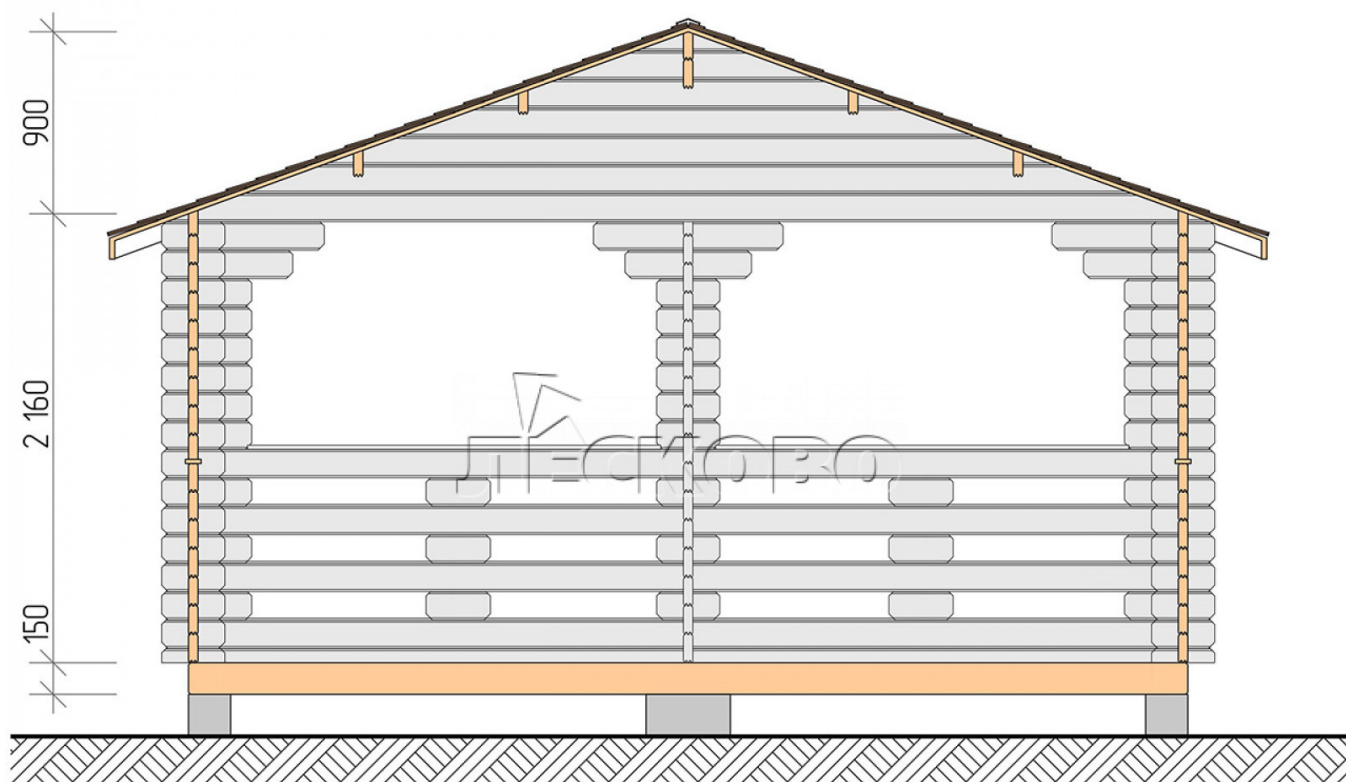

Pavillion "BS" serie 5×5.5

Projektabmessungen

5 × 5.5 / 24.5 m²

Hausset

3.660 €

Balken

45 MM

65 MM
+ 850 €

Projektplanung

5 000

5 500

Разрез

Haus Kit

- Wall kit: mini-chamber drying chamber 44 × 145 mm with bowls for the project. The material of the tree is spruce, pine (GOST 8486). Humidity 12-14%. The height of the walls is 2.16 m;
- Logs, lower harness: board 45 × 145 mm chamber drying 10-12%;
- Floors: floorboard 35 mm, chamber drying;
- Ceiling: imitation of a bar 20 × 135 mm, chamber drying;
- Platbands: dry planed board 20 × 100 mm;
- Roof: shingles;