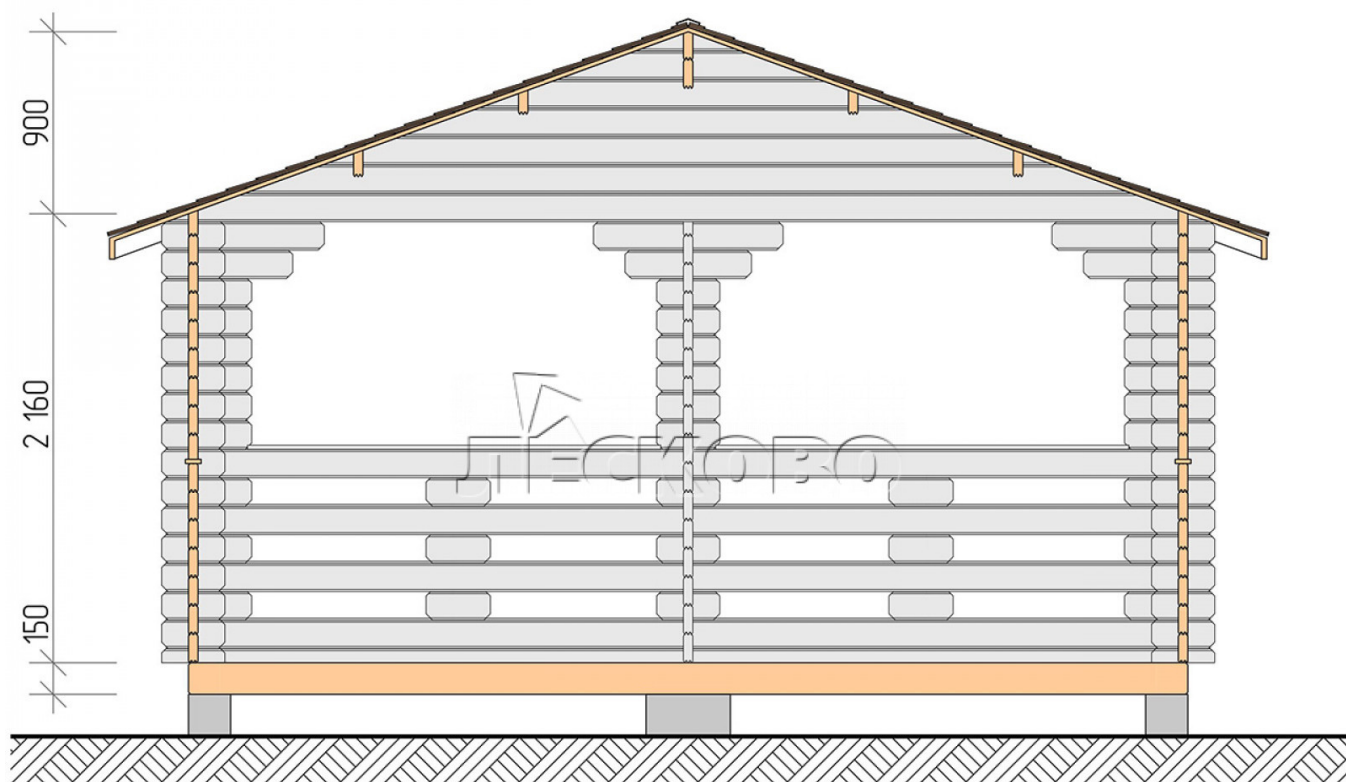

## Pavillion "BS" serie 5×5.5

Projektabmessungen

5 × 5.5 / 24.5 m<sup>2</sup>

Hausset

**3.065 €**

# Разрез

## Haus Kit

- Wall kit: mini-chamber drying chamber 44 × 145 mm with bowls for the project. The material of the tree is spruce, pine (GOST 8486). Humidity 12-14%. The height of the walls is 2.16 m;
- Logs, lower harness: board 45 × 145 mm chamber drying 10-12%;
- Floors: floorboard 35 mm, chamber drying;
- Ceiling: imitation of a bar 20 × 135 mm, chamber drying;
- Platbands: dry planed board 20 × 100 mm;
- Roof: shingles;