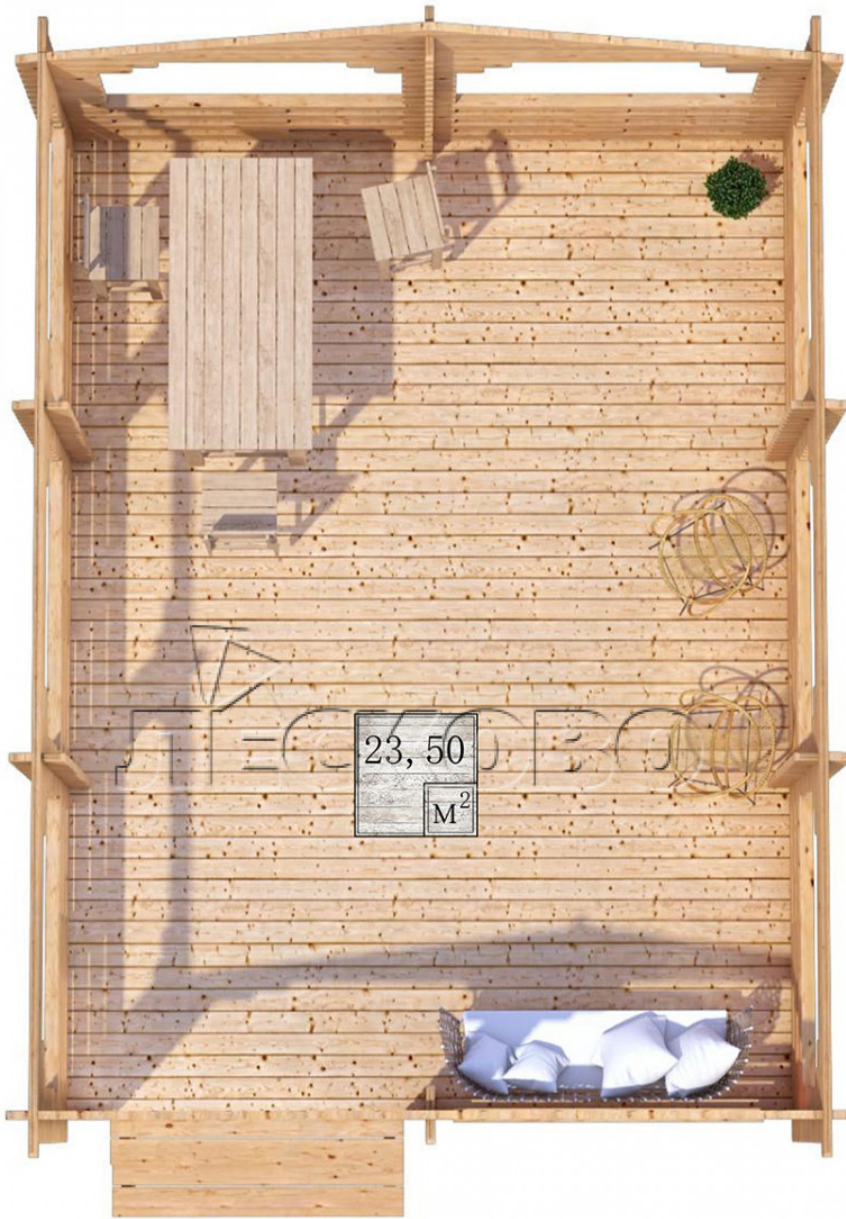

Pavillion "BS" serie 4.5×6

Projektabmessungen

4.5 × 6 / 24 m²

Hausset

2.965 €

Balken

45 mm

65 mm
+ 618 €

Projektplanung

4 500

6 000

Разрез

Haus Kit

- Wall kit: mini-chamber drying chamber 44×145 mm with bowls for the project. The material of the tree is spruce, pine (GOST 8486). Humidity 12-14%. The height of the walls is 2.16 m;
- Logs, lower harness: board 45×145 mm chamber drying 10-12%;
- Floors: floorboard 35 mm, chamber drying;
- Ceiling: imitation of a bar 20×135 mm, chamber drying;
- Platbands: dry planed board 20×100 mm;
- Roof: shingles;