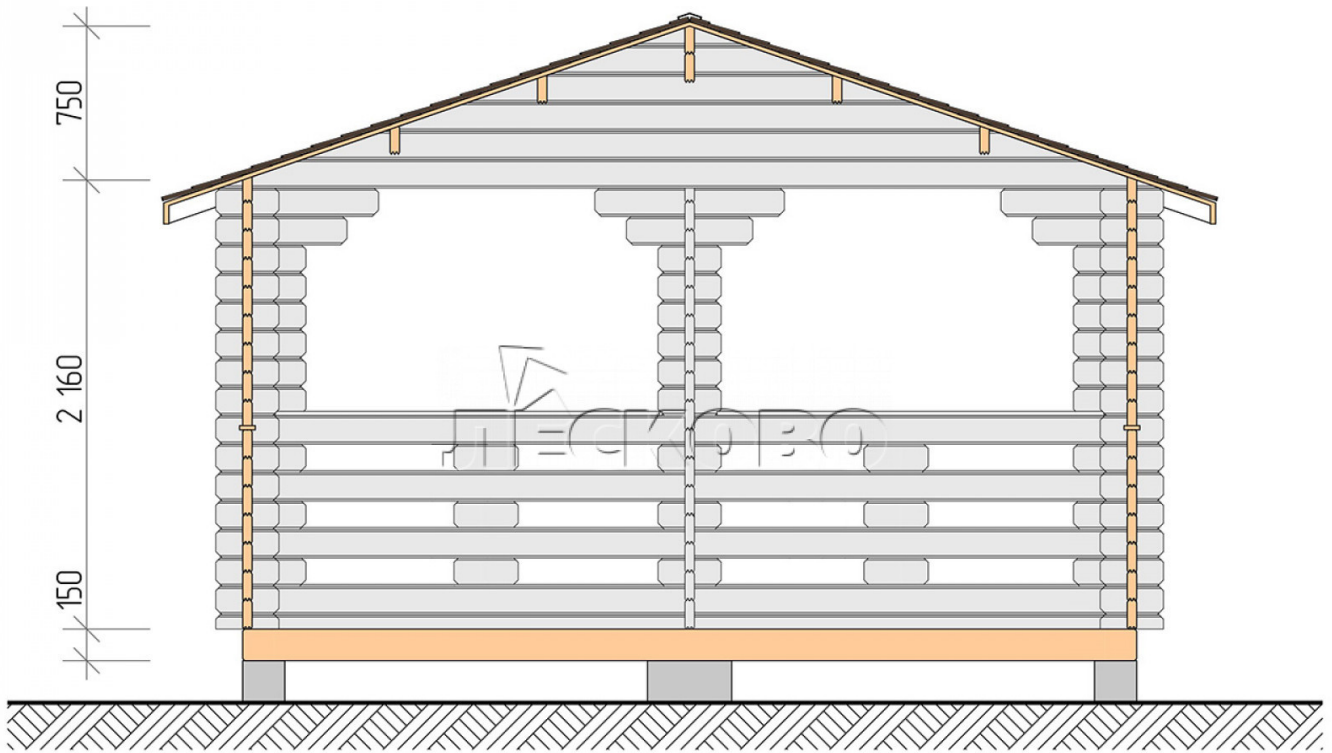

Pavillion "BS" serie 4.5×6

Projektabmessungen

4.5 × 6 / 24 m²

Hausset

2.965 €

Balken

45 mm

65 mm
+ 618 €

Projektplanung

4 500

6 000

Разрез

Haus Kit

- Wall kit: mini-chamber drying chamber 44×145 mm with bowls for the project. The material of the tree is spruce, pine (GOST 8486). Humidity 12-14%. The height of the walls is 2.16 m;
- Logs, lower harness: board 45×145 mm chamber drying 10-12%;
- Floors: floorboard 35 mm, chamber drying;
- Ceiling: imitation of a bar 20×135 mm, chamber drying;
- Platbands: dry planed board 20×100 mm;
- Roof: shingles;