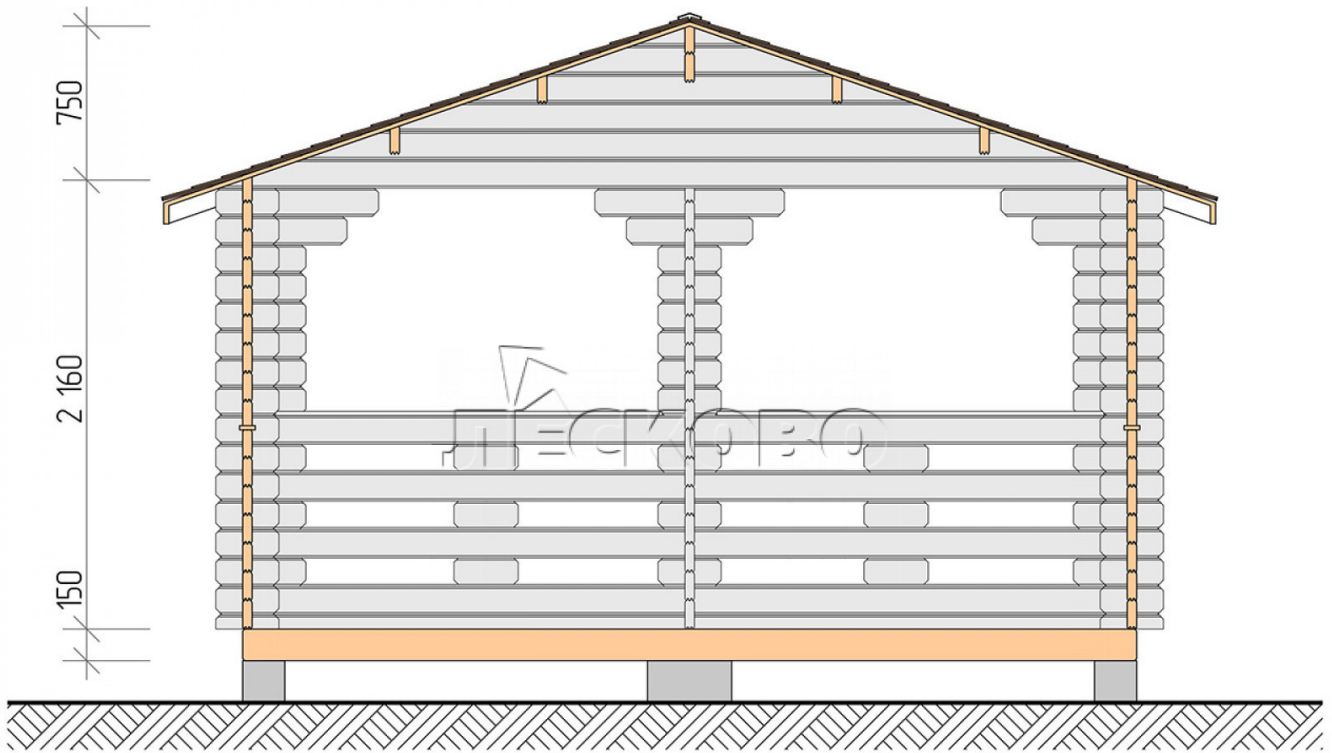

Pavillion "BS" serie 4.5×6

Projektabmessungen

4.5 × 6 / 24 m²

Hausset

3.075 €

Balken

45 mm

65 mm
+ 640 €

Projektplanung

4 500

6 000

23,50
M²

Разрез

Haus Kit

- Wall kit: mini-chamber drying chamber 44×145 mm with bowls for the project. The material of the tree is spruce, pine (GOST 8486). Humidity 12-14%. The height of the walls is 2.16 m;
- Logs, lower harness: board 45×145 mm chamber drying 10-12%;
- Floors: floorboard 35 mm, chamber drying;
- Ceiling: imitation of a bar 20×135 mm, chamber drying;
- Platbands: dry planed board 20×100 mm;
- Roof: shingles;