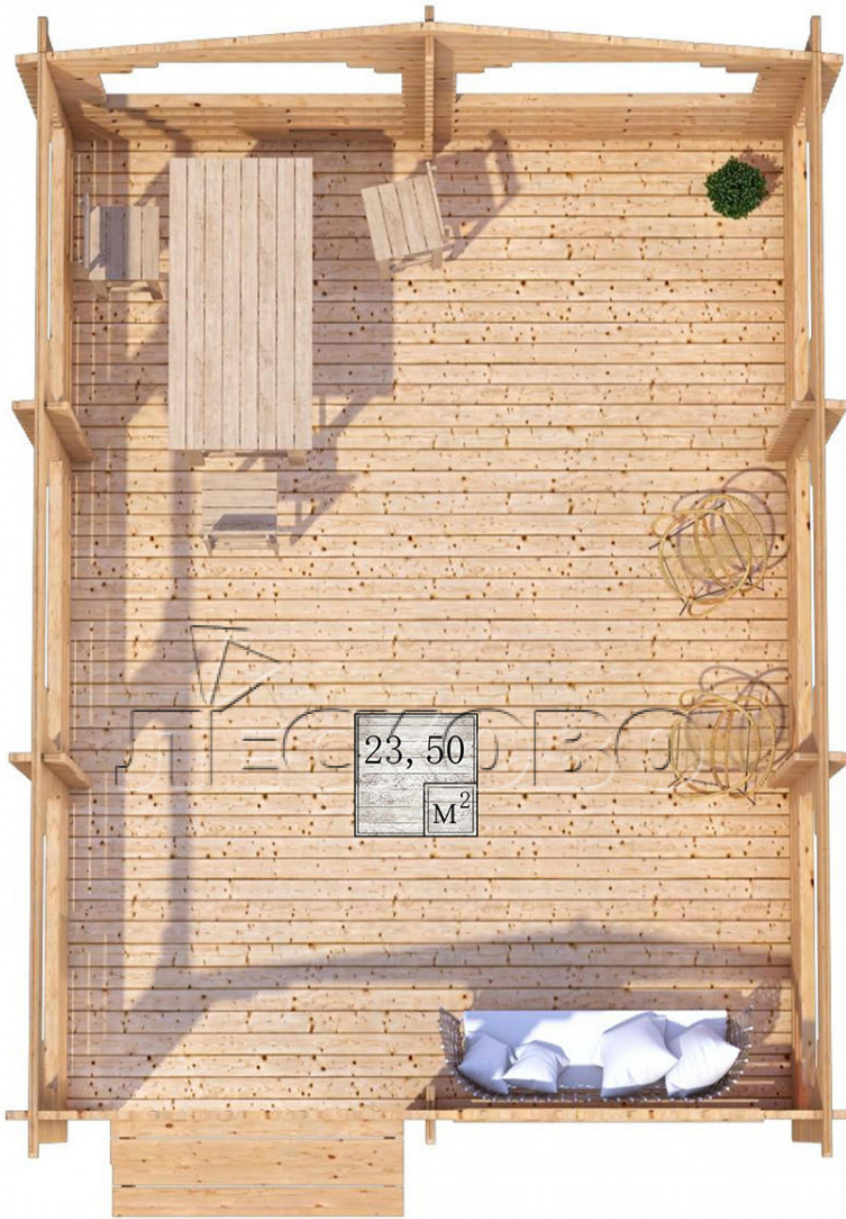

Pavillion "BS" serie 4.5×6

Projektabmessungen

4.5 × 6 / 24 m²

Hausset

3.481 €

Balken

45 mm

65 mm
+ 760 €

Projektplanung

4 500

23,50
M²

6 000

Разрез

Haus Kit

- Wall kit: mini-chamber drying chamber 44 × 145 mm with bowls for the project. The material of the tree is spruce, pine (GOST 8486). Humidity 12-14%. The height of the walls is 2.16 m;
- Logs, lower harness: board 45 × 145 mm chamber drying 10-12%;
- Floors: floorboard 35 mm, chamber drying;
- Ceiling: imitation of a bar 20 × 135 mm, chamber drying;
- Platbands: dry planed board 20 × 100 mm;
- Roof: shingles;