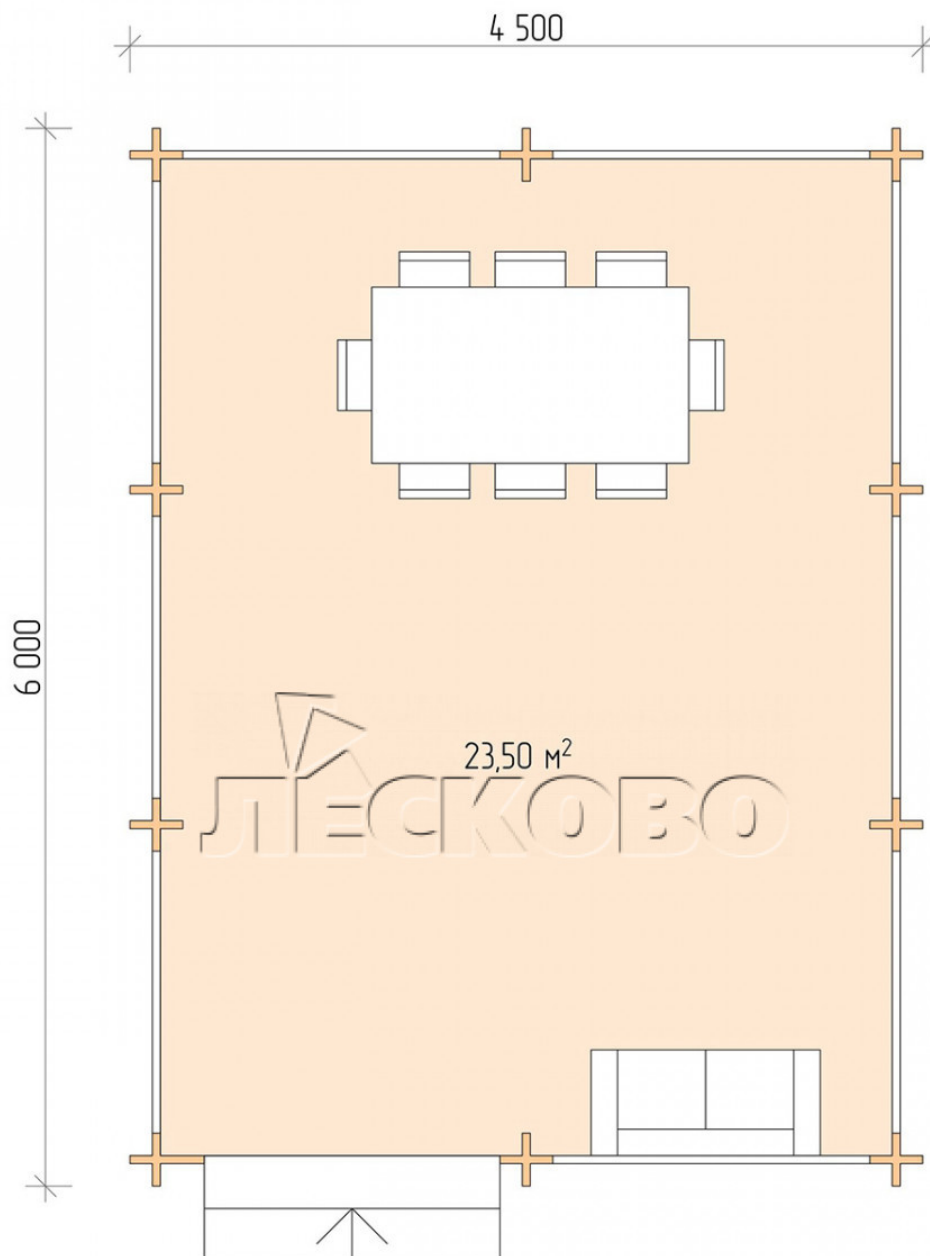

Pavillion "BS" serie 4.5×6

Projektabmessungen

4.5 × 6 / 24 m²

Hausset

3.481 €

Balken

45 mm

65 mm
+ 760 €

Projektplanung

4 500

23,50
M²

6 000

Разрез

Haus Kit

- Wall kit: mini-chamber drying chamber 44 × 145 mm with bowls for the project. The material of the tree is spruce, pine (GOST 8486). Humidity 12-14%. The height of the walls is 2.16 m;
- Logs, lower harness: board 45 × 145 mm chamber drying 10-12%;
- Floors: floorboard 35 mm, chamber drying;
- Ceiling: imitation of a bar 20 × 135 mm, chamber drying;
- Platbands: dry planed board 20 × 100 mm;
- Roof: shingles;