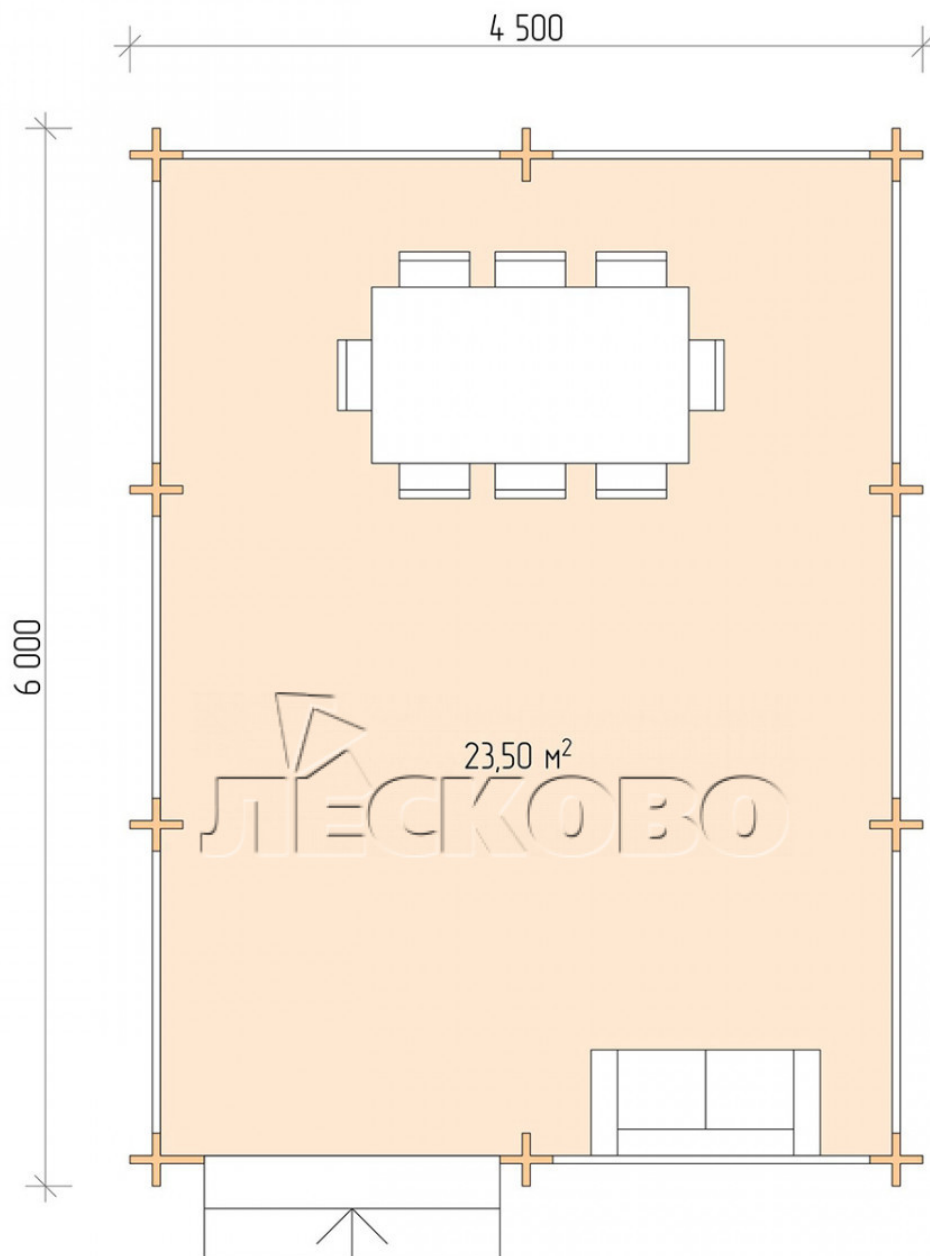

Pavillion "BS" serie 4.5×6

Projektabmessungen

4.5 × 6 / 24 m²

Hausset

3.075 €

Balken

45 mm

65 mm
+ 640 €

Projektplanung

4 500

6 000

23,50
M²

Разрез

Haus Kit

- Wall kit: mini-chamber drying chamber 44×145 mm with bowls for the project. The material of the tree is spruce, pine (GOST 8486). Humidity 12-14%. The height of the walls is 2.16 m;
- Logs, lower harness: board 45×145 mm chamber drying 10-12%;
- Floors: floorboard 35 mm, chamber drying;
- Ceiling: imitation of a bar 20×135 mm, chamber drying;
- Platbands: dry planed board 20×100 mm;
- Roof: shingles;