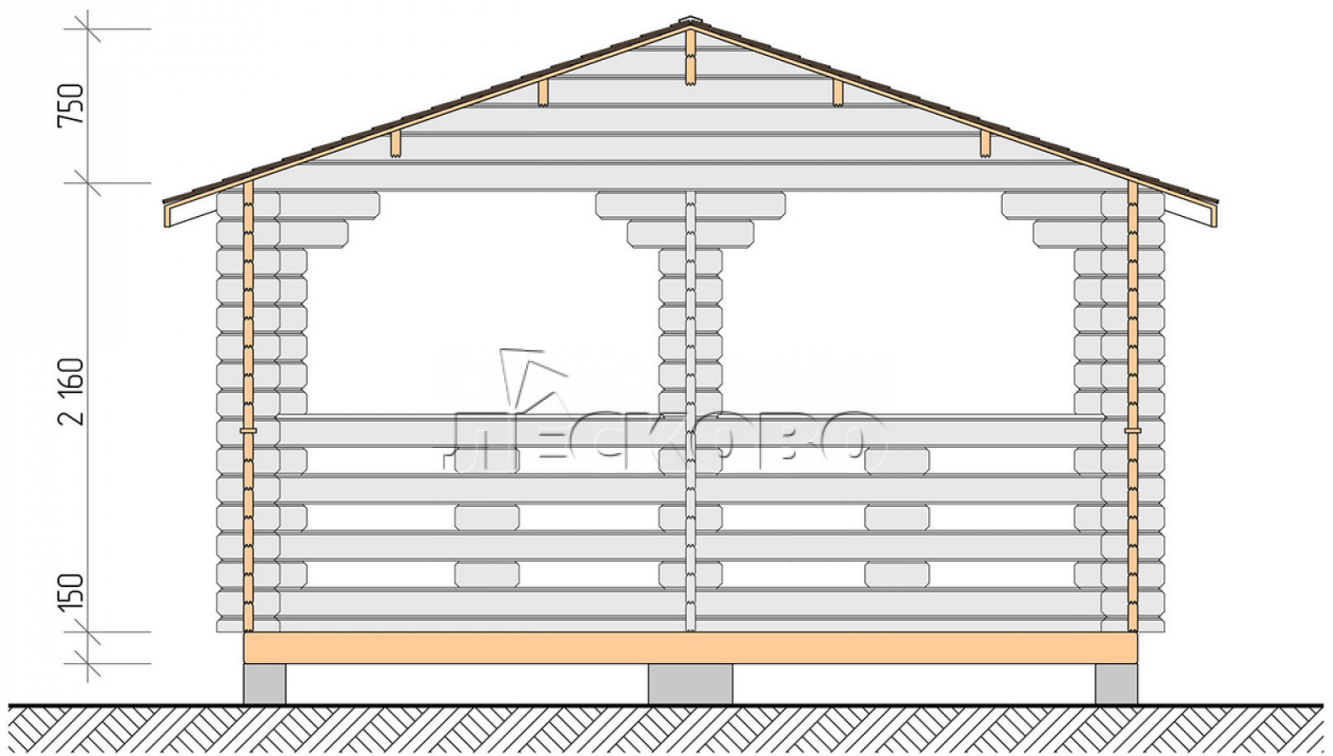

Pavillion "BS" serie 4.5×6

Projektabmessungen

4.5 × 6 / 24 m²

Hausset

3.481 €

Balken

45 mm

65 mm
+ 760 €

Projektplanung

4 500

23,50
M²

6 000

Разрез

Haus Kit

- Wall kit: mini-chamber drying chamber 44 × 145 mm with bowls for the project. The material of the tree is spruce, pine (GOST 8486). Humidity 12-14%. The height of the walls is 2.16 m;
- Logs, lower harness: board 45 × 145 mm chamber drying 10-12%;
- Floors: floorboard 35 mm, chamber drying;
- Ceiling: imitation of a bar 20 × 135 mm, chamber drying;
- Platbands: dry planed board 20 × 100 mm;
- Roof: shingles;