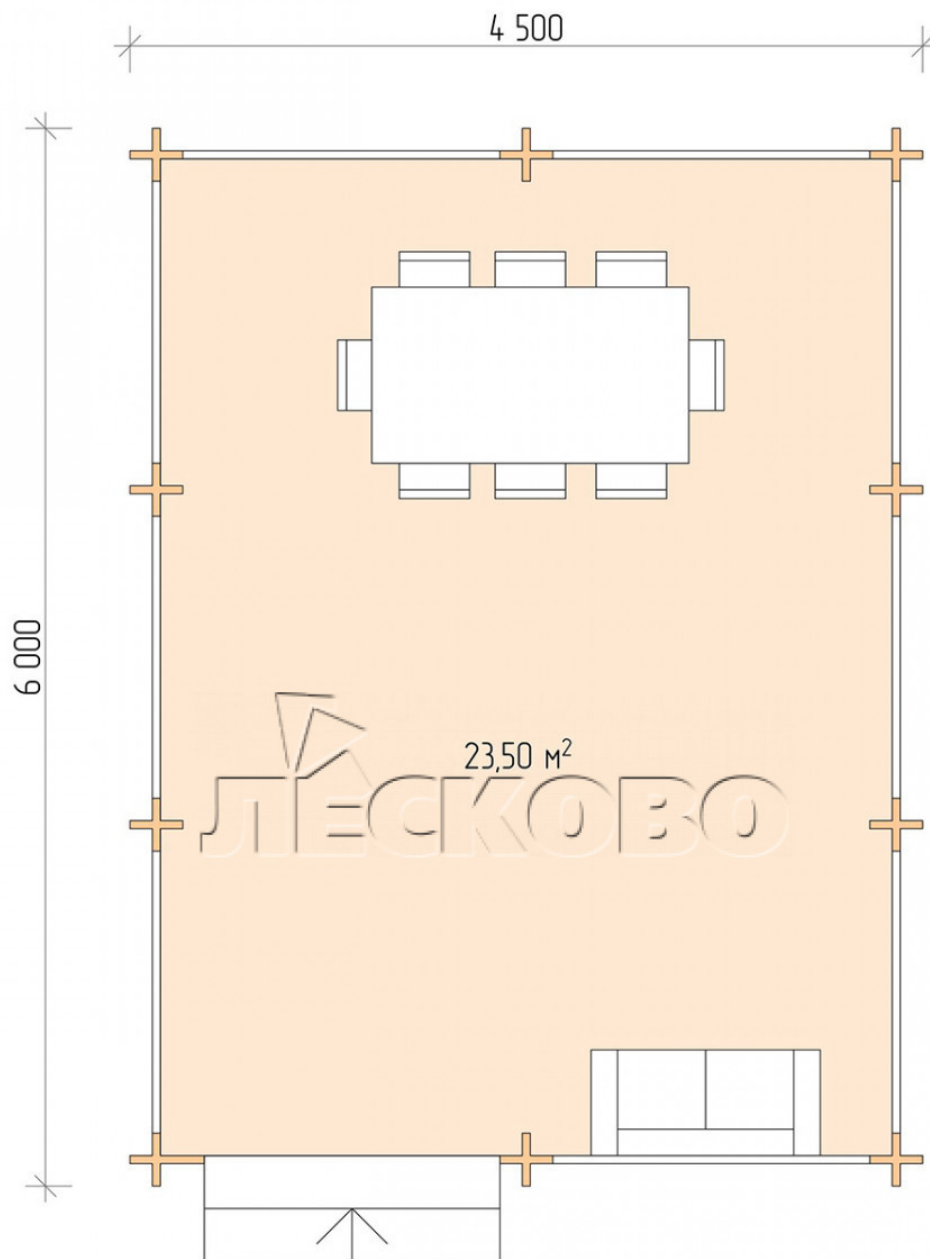

Pavillion "BS" serie 4.5×6

Projektabmessungen

4.5 × 6 / 24 m²

Hausset

2.965 €

Balken

45 mm

65 mm
+ 618 €

Projektplanung

4 500

6 000

Разрез

Haus Kit

- Wall kit: mini-chamber drying chamber 44×145 mm with bowls for the project. The material of the tree is spruce, pine (GOST 8486). Humidity 12-14%. The height of the walls is 2.16 m;
- Logs, lower harness: board 45×145 mm chamber drying 10-12%;
- Floors: floorboard 35 mm, chamber drying;
- Ceiling: imitation of a bar 20×135 mm, chamber drying;
- Platbands: dry planed board 20×100 mm;
- Roof: shingles;