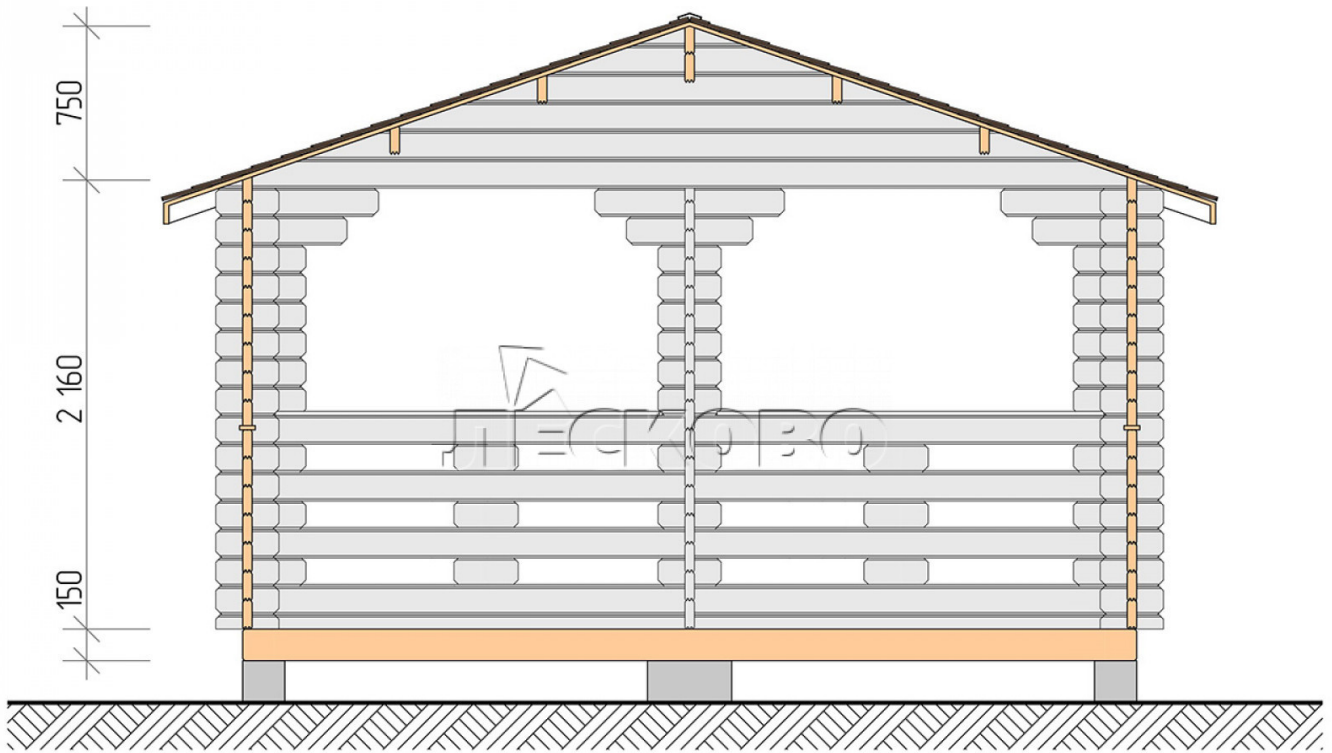

Pavillion "BS" serie 4.5×5

Projektanmessungen

4.5 × 5 / 19.8 m²

Hausset

2.815 €

Balken

45 MM

65 MM
+ 632 €

Projektplanung

4 500

5 000

19,34

M²

Разрез

Haus Kit

- Wall kit: mini-chamber drying chamber 44 × 145 mm with bowls for the project. The material of the tree is spruce, pine (GOST 8486). Humidity 12-14%. The height of the walls is 2.16 m;
- Logs, lower harness: board 45 × 145 mm chamber drying 10-12%;
- Floors: floorboard 35 mm, chamber drying;
- Ceiling: imitation of a bar 20 × 135 mm, chamber drying;
- Platbands: dry planed board 20 × 100 mm;
- Roof: shingles;