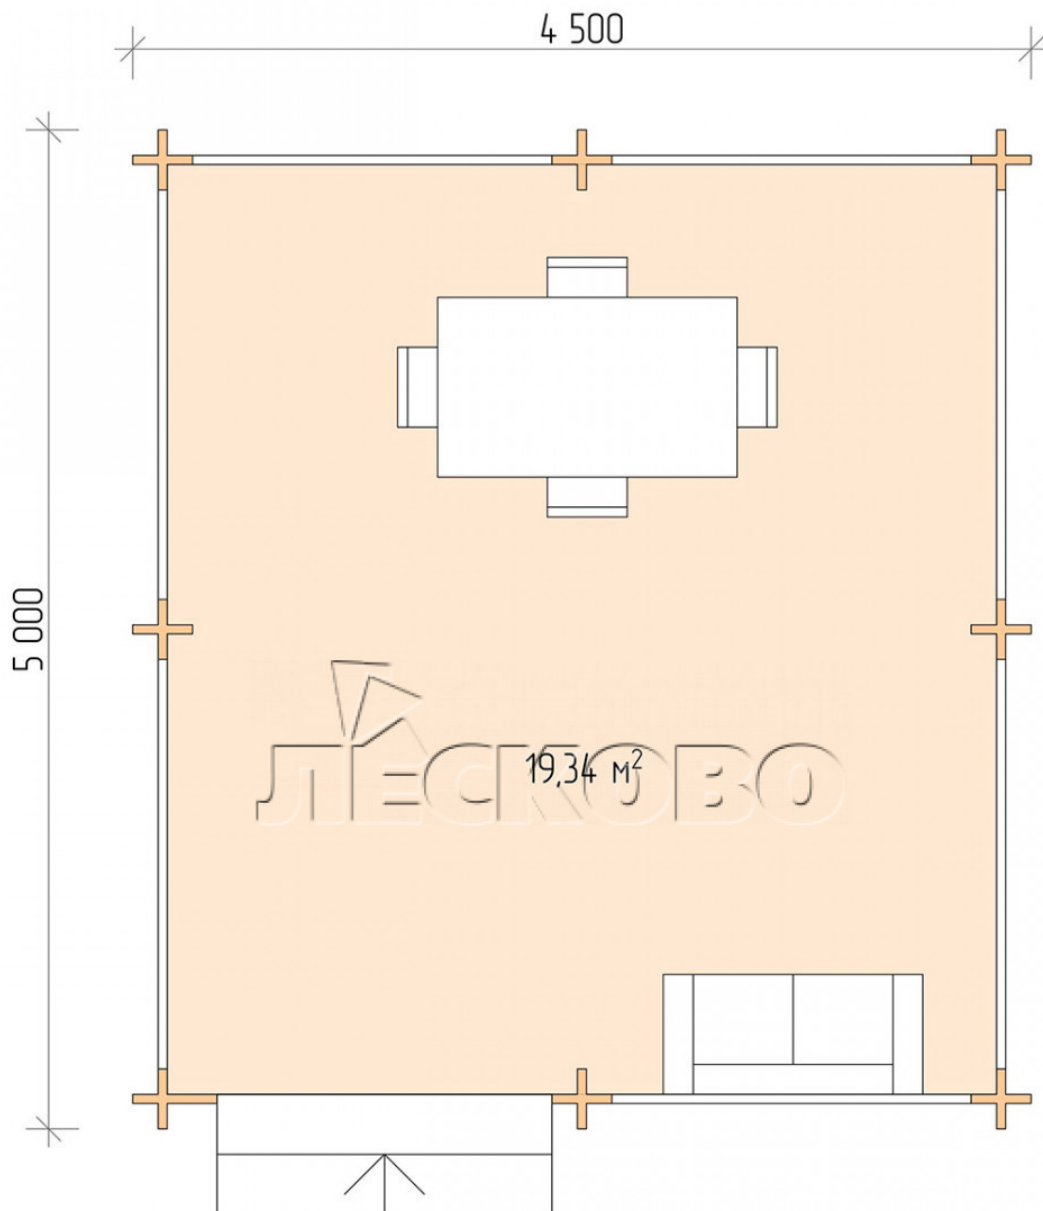

Pavillion "BS" serie 4.5×5

Projektabmessungen

4.5 × 5 / 19.8 m²

Hausset

2.361 €

Balken

45 MM

65 MM
+ 505 €

Projektplanung

4 500

5 000

19,34

M²

Разрез

Haus Kit

- Wall kit: mini-chamber drying chamber 44 × 145 mm with bowls for the project. The material of the tree is spruce, pine (GOST 8486). Humidity 12-14%. The height of the walls is 2.16 m;
- Logs, lower harness: board 45 × 145 mm chamber drying 10-12%;
- Floors: floorboard 35 mm, chamber drying;
- Ceiling: imitation of a bar 20 × 135 mm, chamber drying;
- Platbands: dry planed board 20 × 100 mm;
- Roof: shingles;

- Skirting board 35 mm.

+7 (4942) 499-770

156014, г. Кострома, ул. Базовая, д. 8