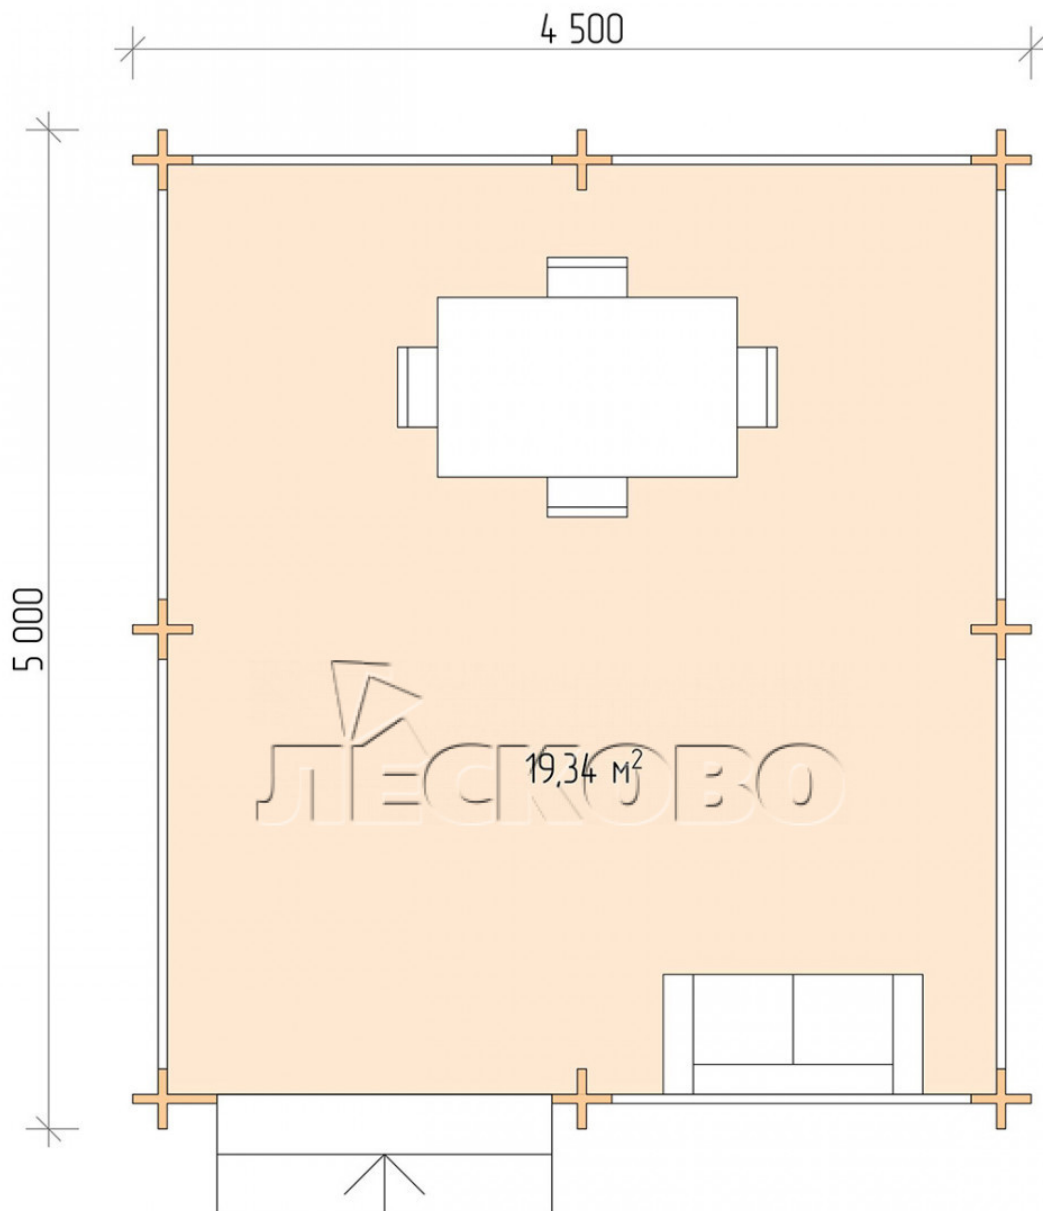

Pavillion "BS" serie 4.5×5

Projektabmessungen

4.5 × 5 / 19.8 m²

Hausset

2.486 €

Balken

45 MM

65 MM
+ 532 €

Projektplanung

4 500

5 000

19,34

M²

Разрез

Haus Kit

- Wall kit: mini-chamber drying chamber 44 × 145 mm with bowls for the project. The material of the tree is spruce, pine (GOST 8486). Humidity 12-14%. The height of the walls is 2.16 m;
- Logs, lower harness: board 45 × 145 mm chamber drying 10-12%;
- Floors: floorboard 35 mm, chamber drying;
- Ceiling: imitation of a bar 20 × 135 mm, chamber drying;
- Platbands: dry planed board 20 × 100 mm;
- Roof: shingles;

- Skirting board 35 mm.

+7 (4942) 499-770

156014, г. Кострома, ул. Базовая, д. 8