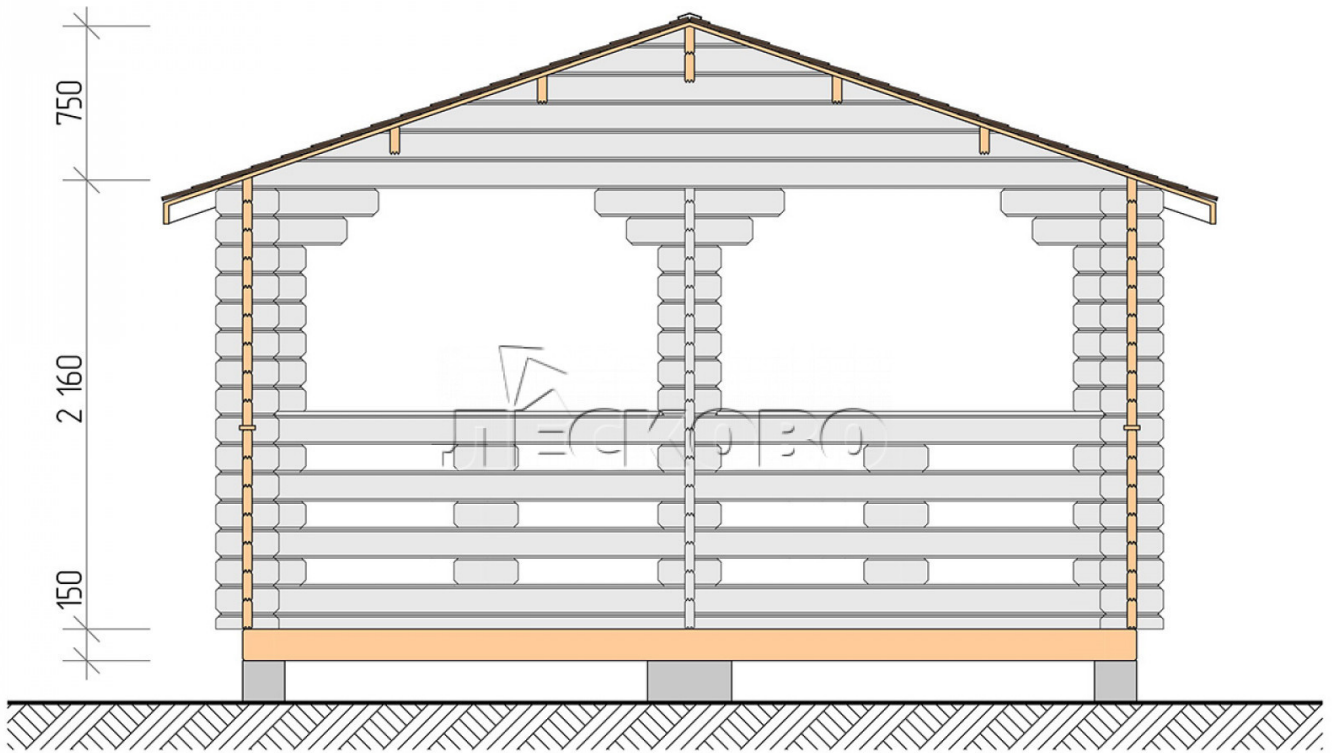

Pavillion "BS" serie 4.5×5

Projektabmessungen

4.5 × 5 / 19.8 m²

Hausset

2.361 €

Balken

45 MM

65 MM
+ 505 €

Projektplanung

4 500

5 000

19,34

M²

Разрез

Haus Kit

- Wall kit: mini-chamber drying chamber 44 × 145 mm with bowls for the project. The material of the tree is spruce, pine (GOST 8486). Humidity 12-14%. The height of the walls is 2.16 m;
- Logs, lower harness: board 45 × 145 mm chamber drying 10-12%;
- Floors: floorboard 35 mm, chamber drying;
- Ceiling: imitation of a bar 20 × 135 mm, chamber drying;
- Platbands: dry planed board 20 × 100 mm;
- Roof: shingles;