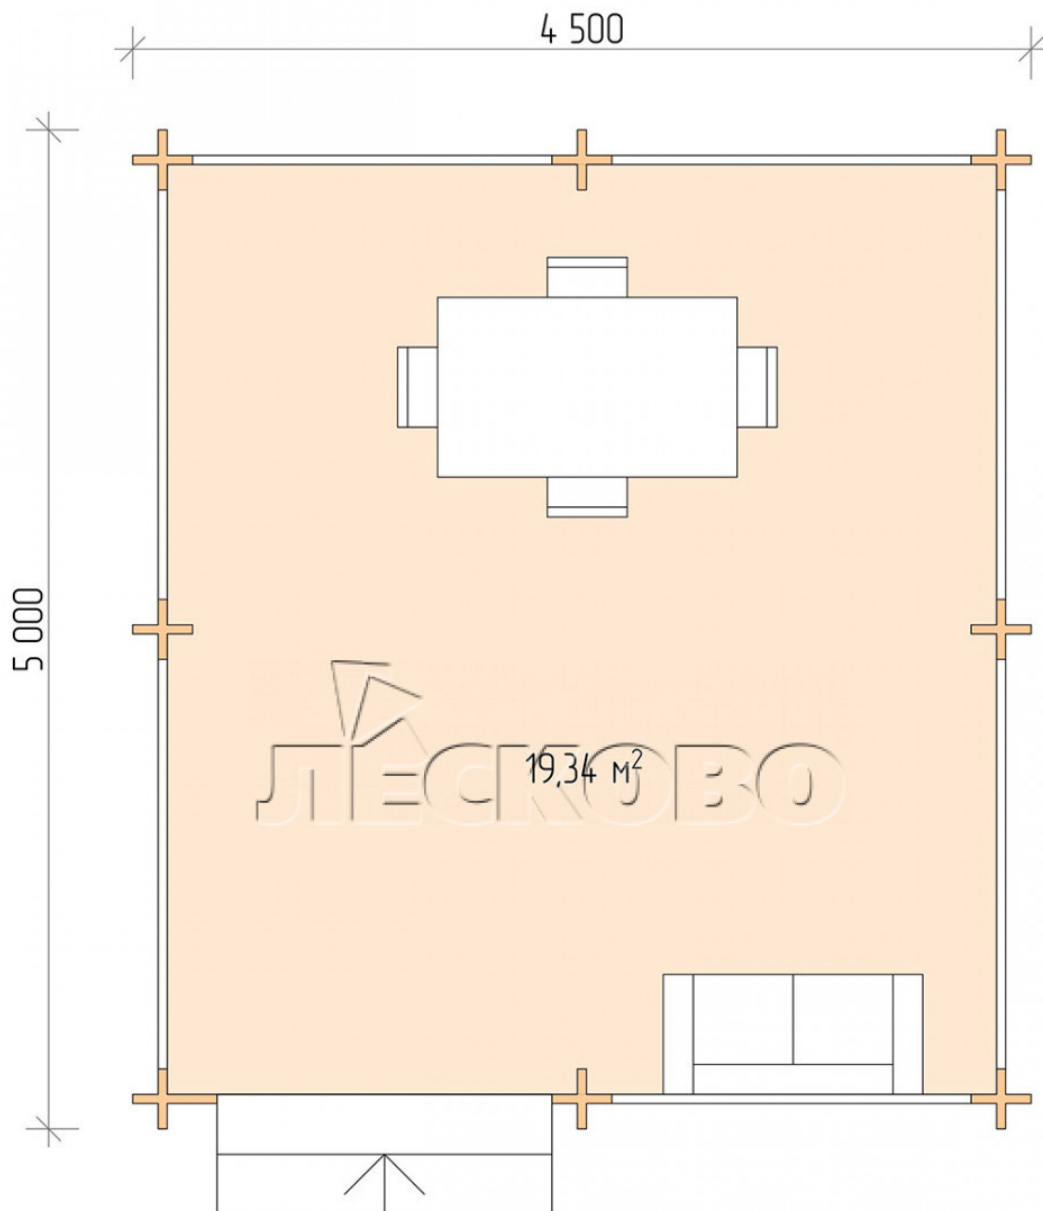

Pavillion "BS" serie 4.5×5

Projektanmessungen

4.5 × 5 / 19.8 m²

Hausset

2.815 €

Balken

45 MM

65 MM
+ 632 €

Projektplanung

4 500

5 000

19,34

M²

Разрез

Haus Kit

- Wall kit: mini-chamber drying chamber 44 × 145 mm with bowls for the project. The material of the tree is spruce, pine (GOST 8486). Humidity 12-14%. The height of the walls is 2.16 m;
- Logs, lower harness: board 45 × 145 mm chamber drying 10-12%;
- Floors: floorboard 35 mm, chamber drying;
- Ceiling: imitation of a bar 20 × 135 mm, chamber drying;
- Platbands: dry planed board 20 × 100 mm;
- Roof: shingles;

- Skirting board 35 mm.

+7 (4942) 499-770

156014, г. Кострома, ул. Базовая, д. 8