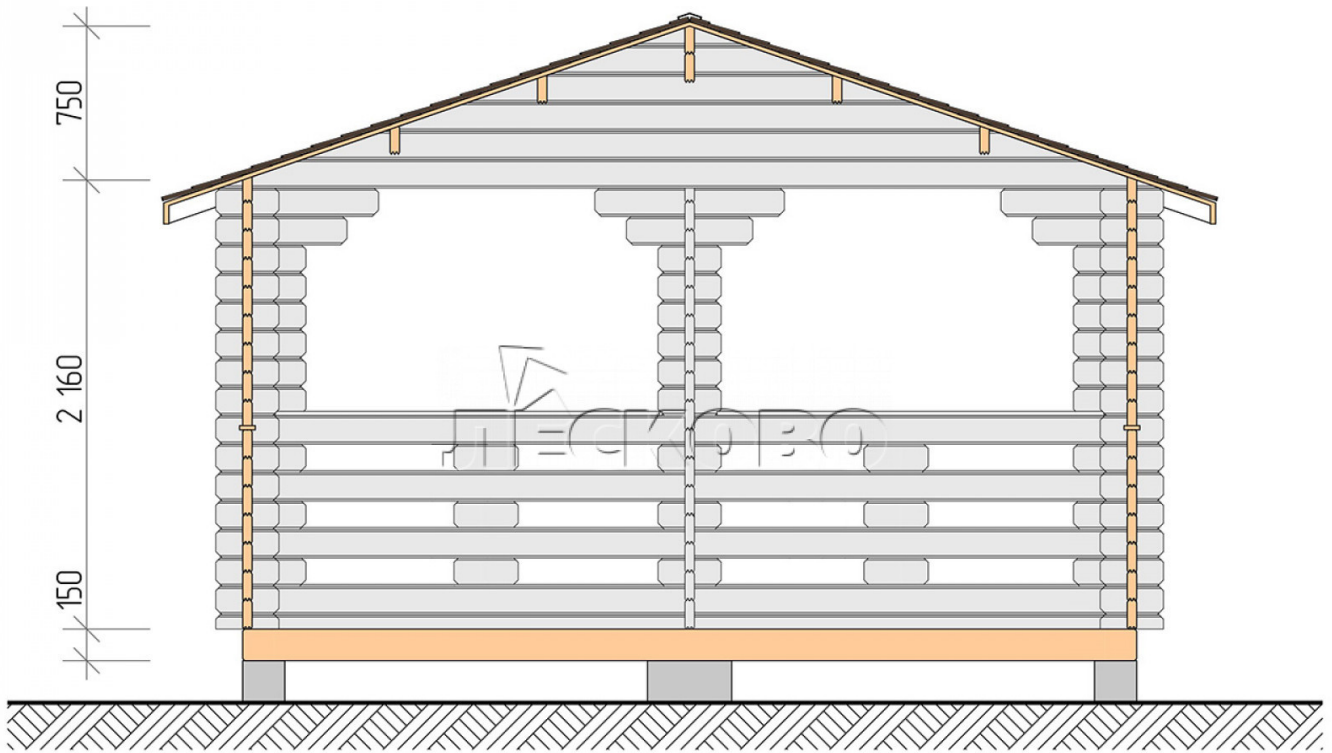

Pavillion "BS" serie 4.5×5

Projektabmessungen

4.5 × 5 / 19.8 m²

Hausset

2.486 €

Balken

45 MM

65 MM
+ 532 €

Projektplanung

4 500

5 000

19,34

M²

Разрез

Haus Kit

- Wall kit: mini-chamber drying chamber 44 × 145 mm with bowls for the project. The material of the tree is spruce, pine (GOST 8486). Humidity 12-14%. The height of the walls is 2.16 m;
- Logs, lower harness: board 45 × 145 mm chamber drying 10-12%;
- Floors: floorboard 35 mm, chamber drying;
- Ceiling: imitation of a bar 20 × 135 mm, chamber drying;
- Platbands: dry planed board 20 × 100 mm;
- Roof: shingles;