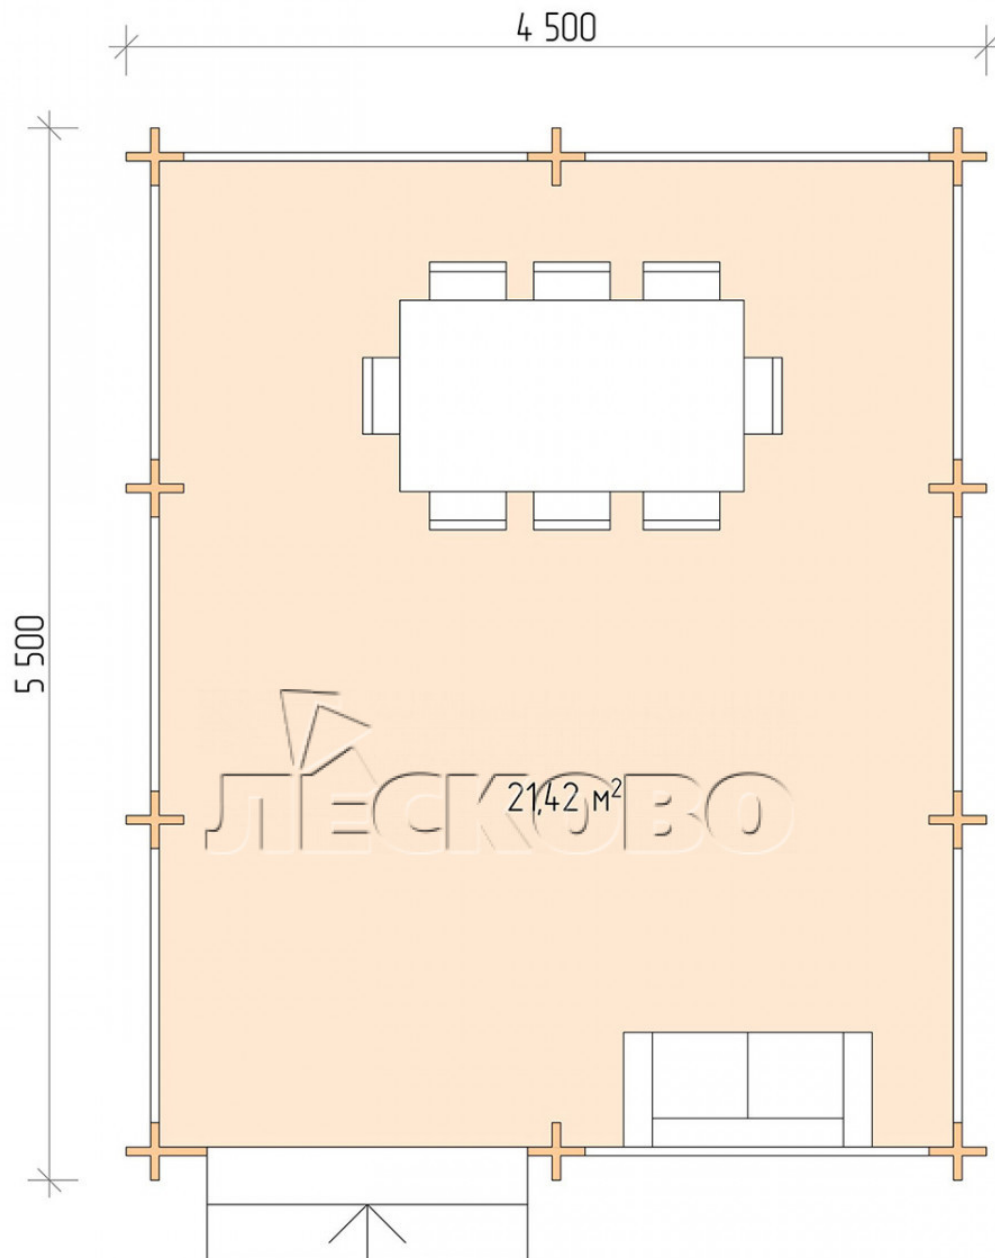

Pavillion "BS" serie 4.5×5.5

Projektabmessungen

4.5 × 5.5 / 21.9 m²

Hausset

3.246 €

Balken

45 MM

65 MM
+ 745 €

Projektplanung

4 500

5 500

Разрез

Haus Kit

- Wall kit: mini-chamber drying chamber 44×145 mm with bowls for the project. The material of the tree is spruce, pine (GOST 8486). Humidity 12-14%. The height of the walls is 2.16 m;
- Logs, lower harness: board 45×145 mm chamber drying 10-12%;
- Floors: floorboard 35 mm, chamber drying;
- Ceiling: imitation of a bar 20×135 mm, chamber drying;
- Platbands: dry planed board 20×100 mm;
- Roof: shingles;