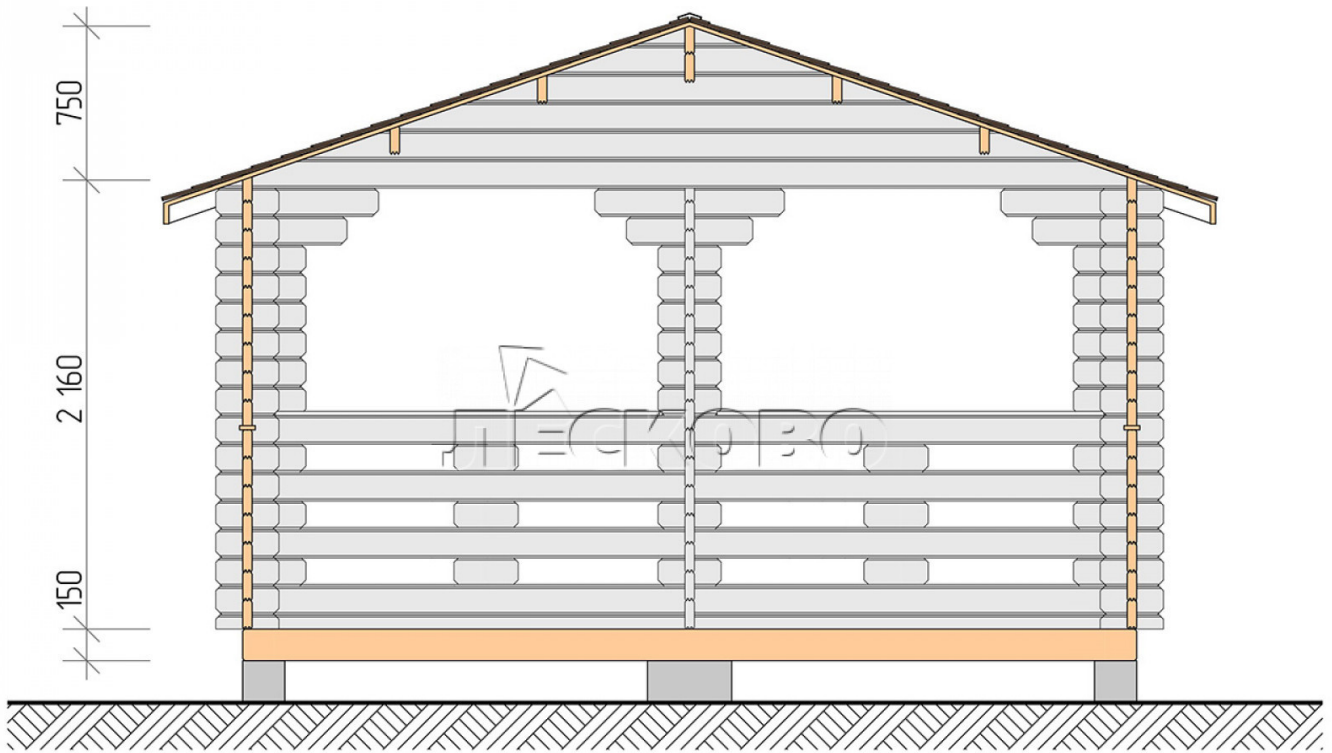

Pavillion "BS" serie 4.5×5.5

Projektabmessungen

4.5 × 5.5 / 21.9 m²

Hausset

3.246 €

Balken

45 MM

65 MM
+ 745 €

Projektplanung

4 500

5 500

Разрез

Haus Kit

- Wall kit: mini-chamber drying chamber 44×145 mm with bowls for the project. The material of the tree is spruce, pine (GOST 8486). Humidity 12-14%. The height of the walls is 2.16 m;
- Logs, lower harness: board 45×145 mm chamber drying 10-12%;
- Floors: floorboard 35 mm, chamber drying;
- Ceiling: imitation of a bar 20×135 mm, chamber drying;
- Platbands: dry planed board 20×100 mm;
- Roof: shingles;