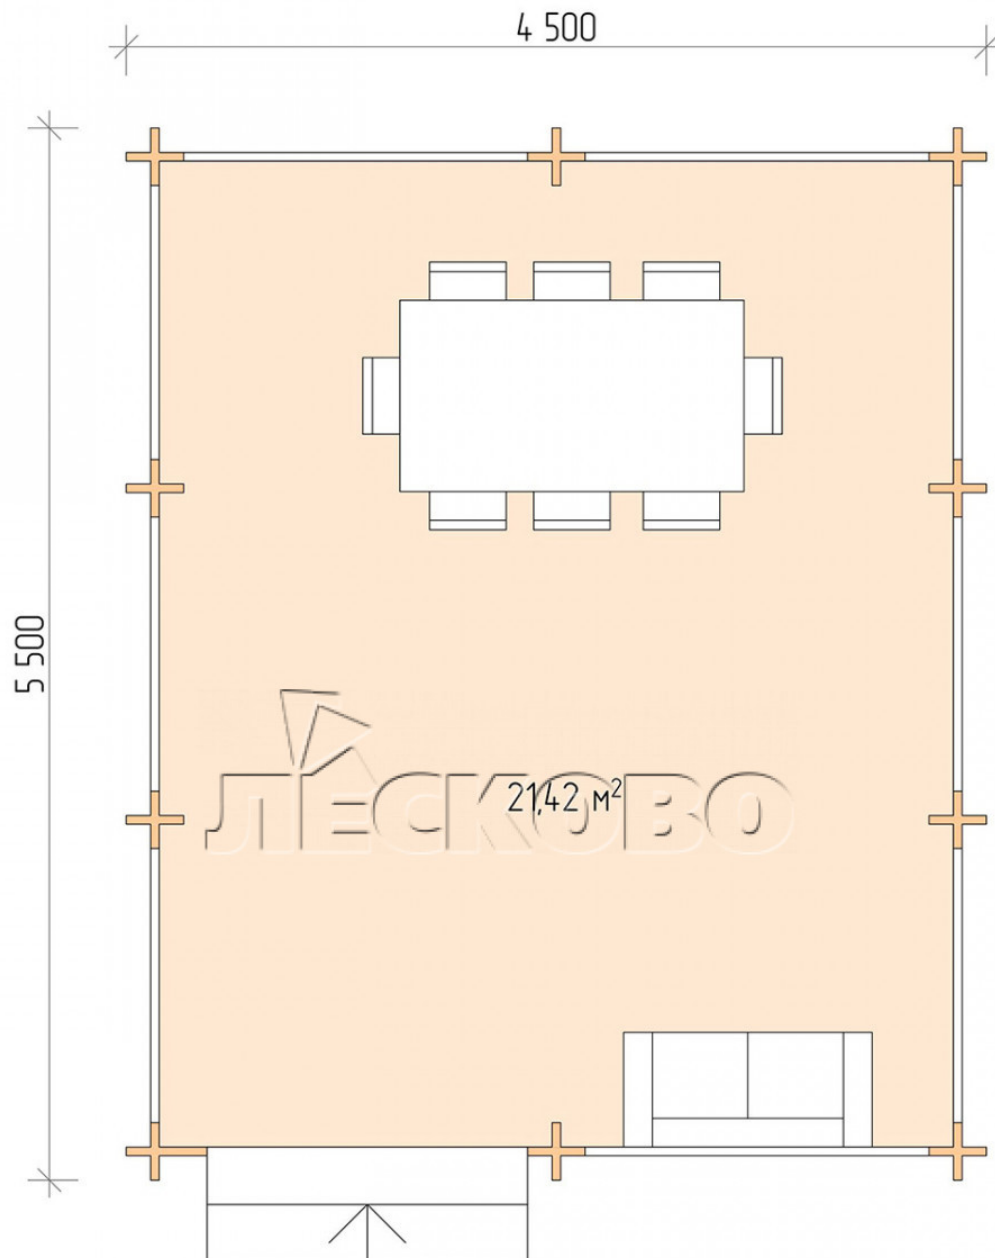

Pavillion "BS" serie 4.5×5.5

Projektabmessungen

4.5 × 5.5 / 21.9 m²

Hausset

2.762 €

Balken

45 MM

65 MM
+ 605 €

Projektplanung

4 500

5 500

Разрез

Haus Kit

- Wall kit: mini-chamber drying chamber 44 × 145 mm with bowls for the project. The material of the tree is spruce, pine (GOST 8486). Humidity 12-14%. The height of the walls is 2.16 m;
- Logs, lower harness: board 45 × 145 mm chamber drying 10-12%;
- Floors: floorboard 35 mm, chamber drying;
- Ceiling: imitation of a bar 20 × 135 mm, chamber drying;
- Platbands: dry planed board 20 × 100 mm;
- Roof: shingles;