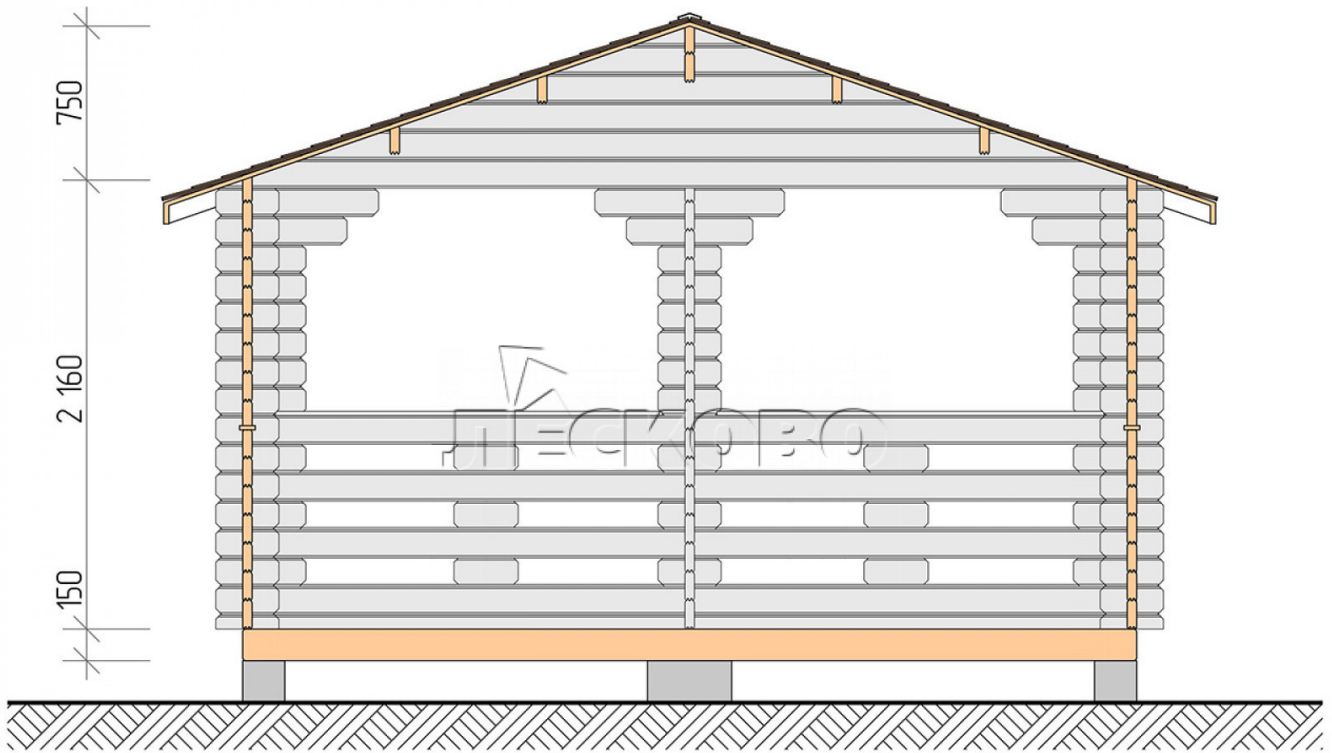

Pavillion "BS" serie 4.5×5.5

Projektabmessungen

4.5 × 5.5 / 21.9 m²

Hausset

2.762 €

Balken

45 MM

65 MM
+ 605 €

Projektplanung

4 500

5 500

Разрез

Haus Kit

- Wall kit: mini-chamber drying chamber 44 × 145 mm with bowls for the project. The material of the tree is spruce, pine (GOST 8486). Humidity 12-14%. The height of the walls is 2.16 m;
- Logs, lower harness: board 45 × 145 mm chamber drying 10-12%;
- Floors: floorboard 35 mm, chamber drying;
- Ceiling: imitation of a bar 20 × 135 mm, chamber drying;
- Platbands: dry planed board 20 × 100 mm;
- Roof: shingles;