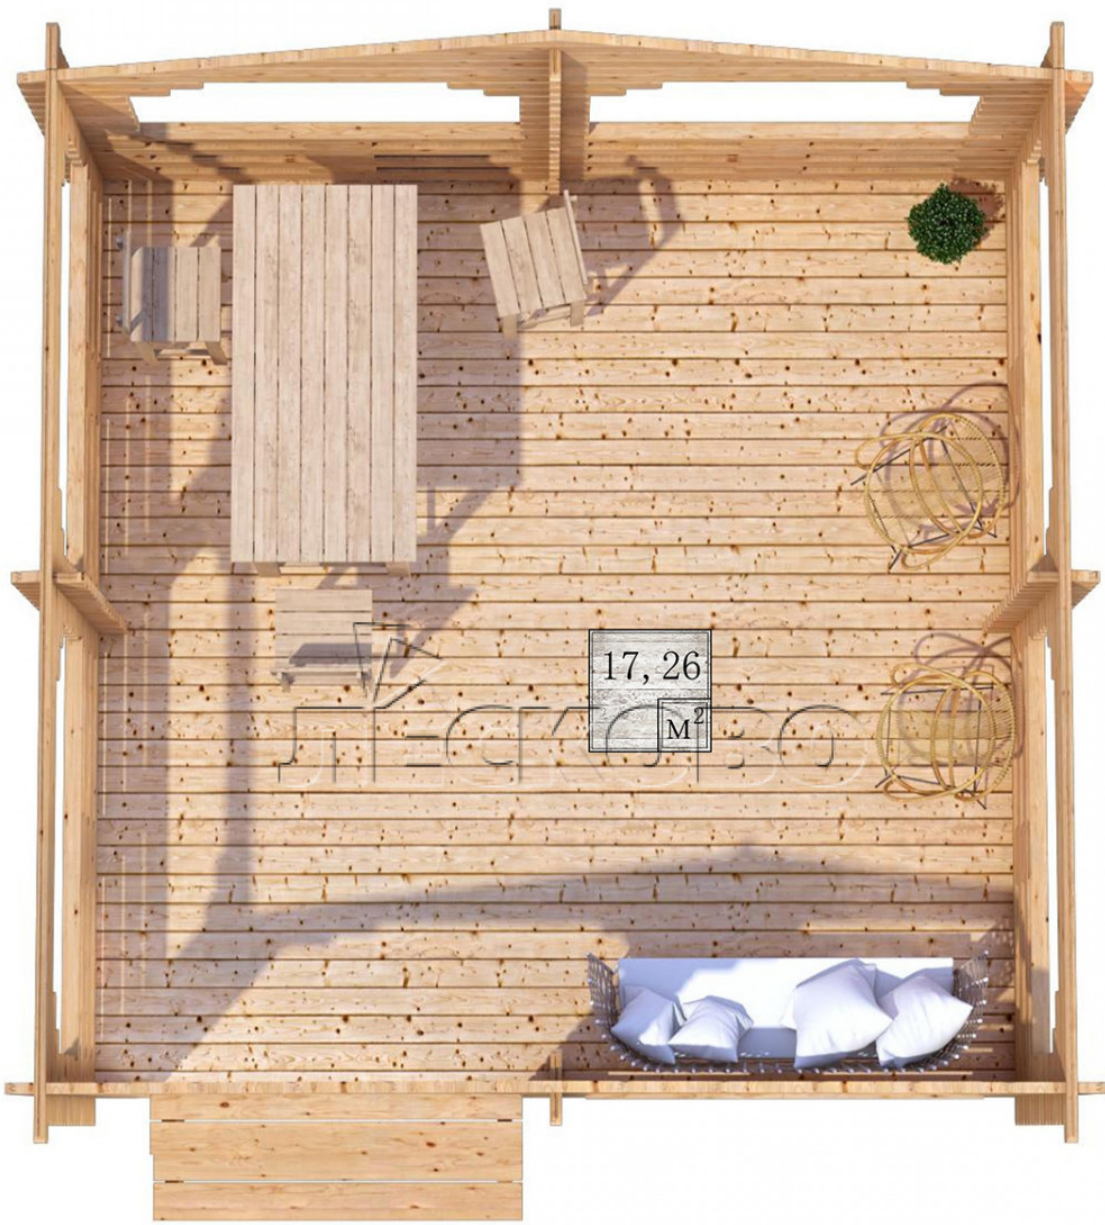

Pavillion "BS" serie 4.5×4.5

Projektanmessungen

4.5 × 4.5 / 17.7 m²

Hausset

2.253 €

Balken

45 MM

65 MM
+ 495 €

Projektplanung

4 500

4 500

17,26
M²

Разрез

Haus Kit

- Wall kit: mini-chamber drying chamber 44 × 145 mm with bowls for the project. The material of the tree is spruce, pine (GOST 8486). Humidity 12-14%. The height of the walls is 2.16 m;
- Logs, lower harness: board 45 × 145 mm chamber drying 10-12%;
- Floors: floorboard 35 mm, chamber drying;
- Ceiling: imitation of a bar 20 × 135 mm, chamber drying;
- Platbands: dry planed board 20 × 100 mm;
- Roof: shingles;