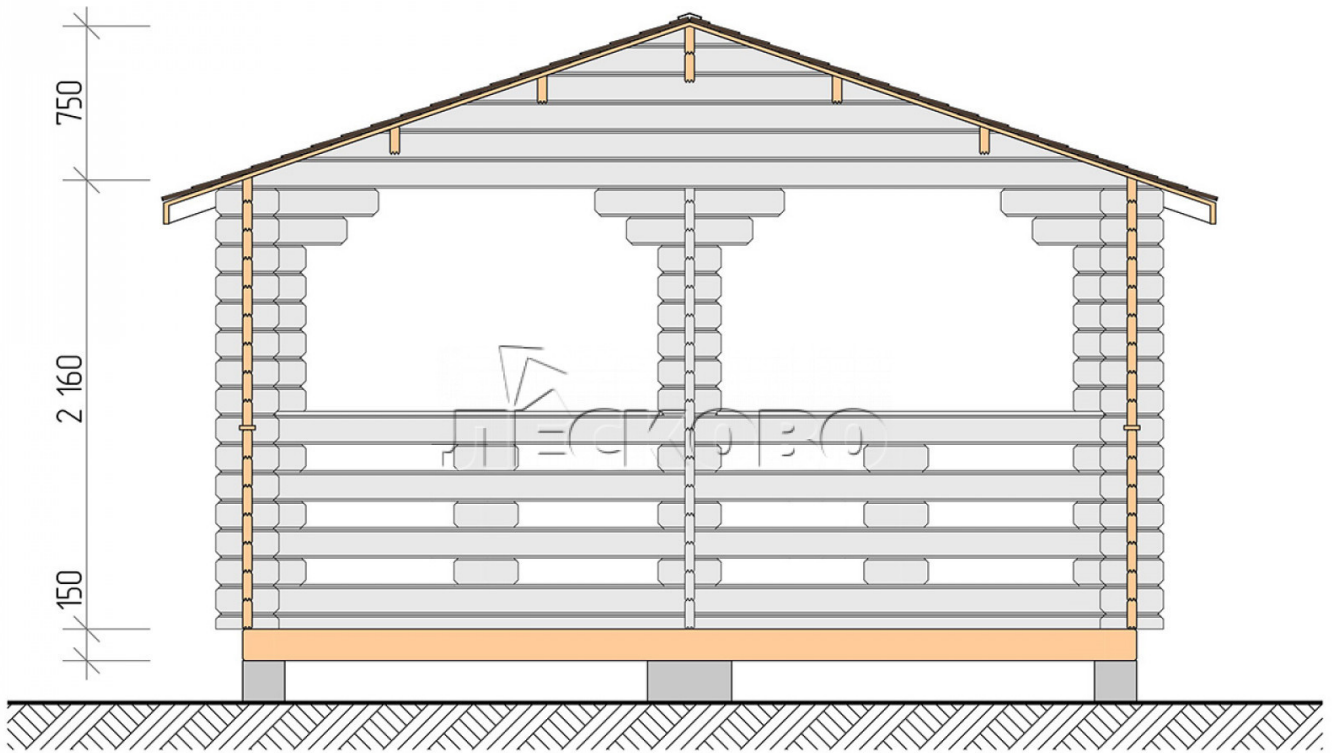

Pavillion "BS" serie 4.5×4.5

Projektabmessungen

4.5 × 4.5 / 17.7 m²

Hausset

2.336 €

Balken

45 MM

65 MM
+ 513 €

Projektplanung

4 500

4 500

17,26
M²

Разрез

Haus Kit

- Wall kit: mini-chamber drying chamber 44 × 145 mm with bowls for the project. The material of the tree is spruce, pine (GOST 8486). Humidity 12-14%. The height of the walls is 2.16 m;
- Logs, lower harness: board 45 × 145 mm chamber drying 10-12%;
- Floors: floorboard 35 mm, chamber drying;
- Ceiling: imitation of a bar 20 × 135 mm, chamber drying;
- Platbands: dry planed board 20 × 100 mm;
- Roof: shingles;