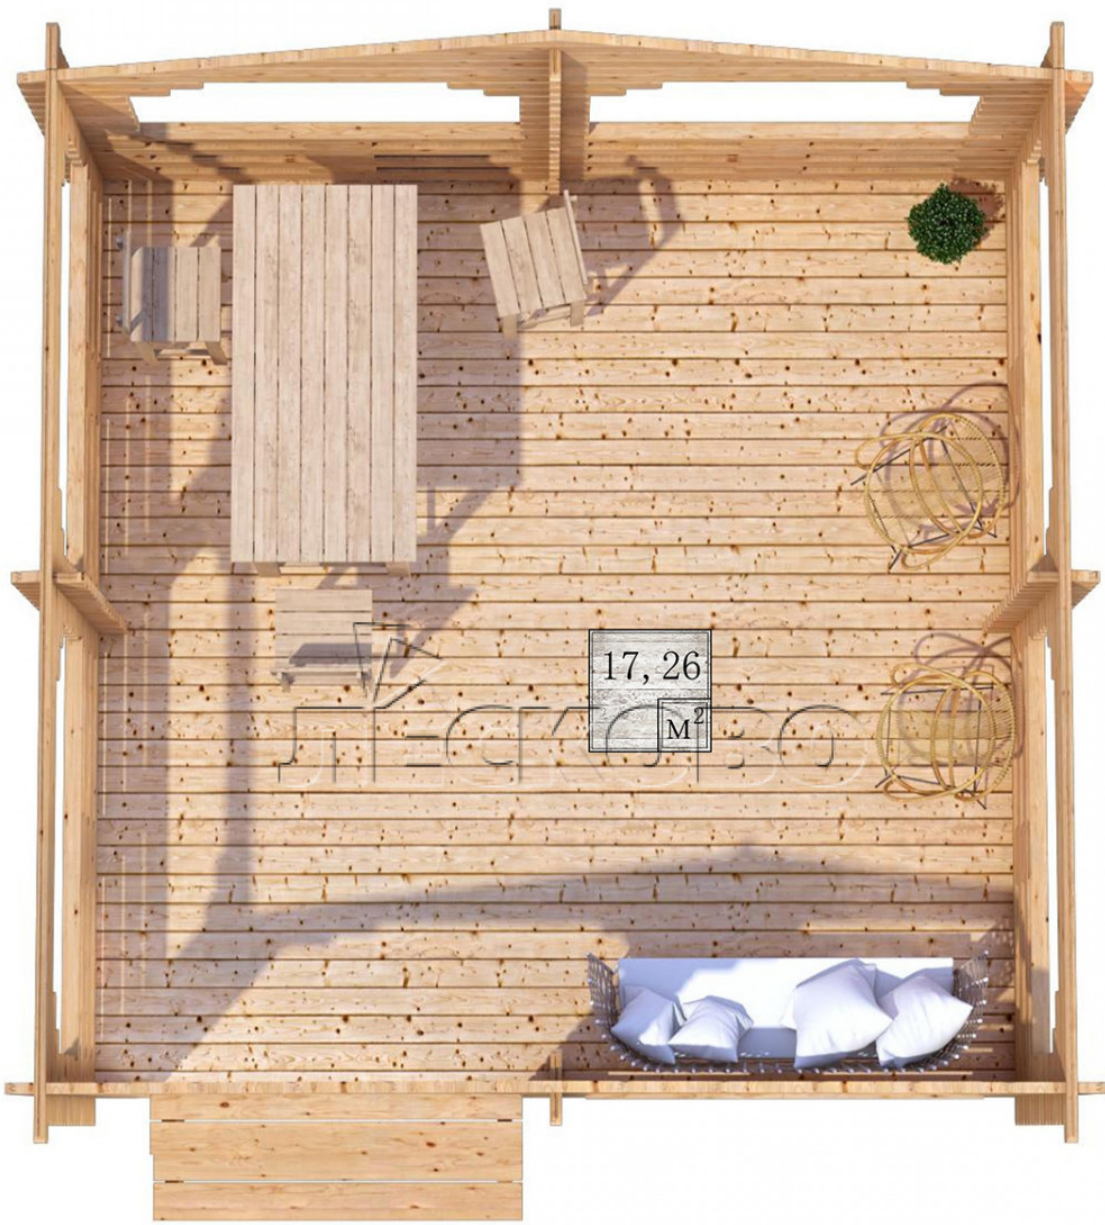

Pavillion "BS" serie 4.5×4.5

Projektabmessungen

4.5 × 4.5 / 17.7 m²

Hausset

2.336 €

Balken

45 MM

65 MM
+ 513 €

Projektplanung

4 500

4 500

17,26
M²

Разрез

Haus Kit

- Wall kit: mini-chamber drying chamber 44 × 145 mm with bowls for the project. The material of the tree is spruce, pine (GOST 8486). Humidity 12-14%. The height of the walls is 2.16 m;
- Logs, lower harness: board 45 × 145 mm chamber drying 10-12%;
- Floors: floorboard 35 mm, chamber drying;
- Ceiling: imitation of a bar 20 × 135 mm, chamber drying;
- Platbands: dry planed board 20 × 100 mm;
- Roof: shingles;