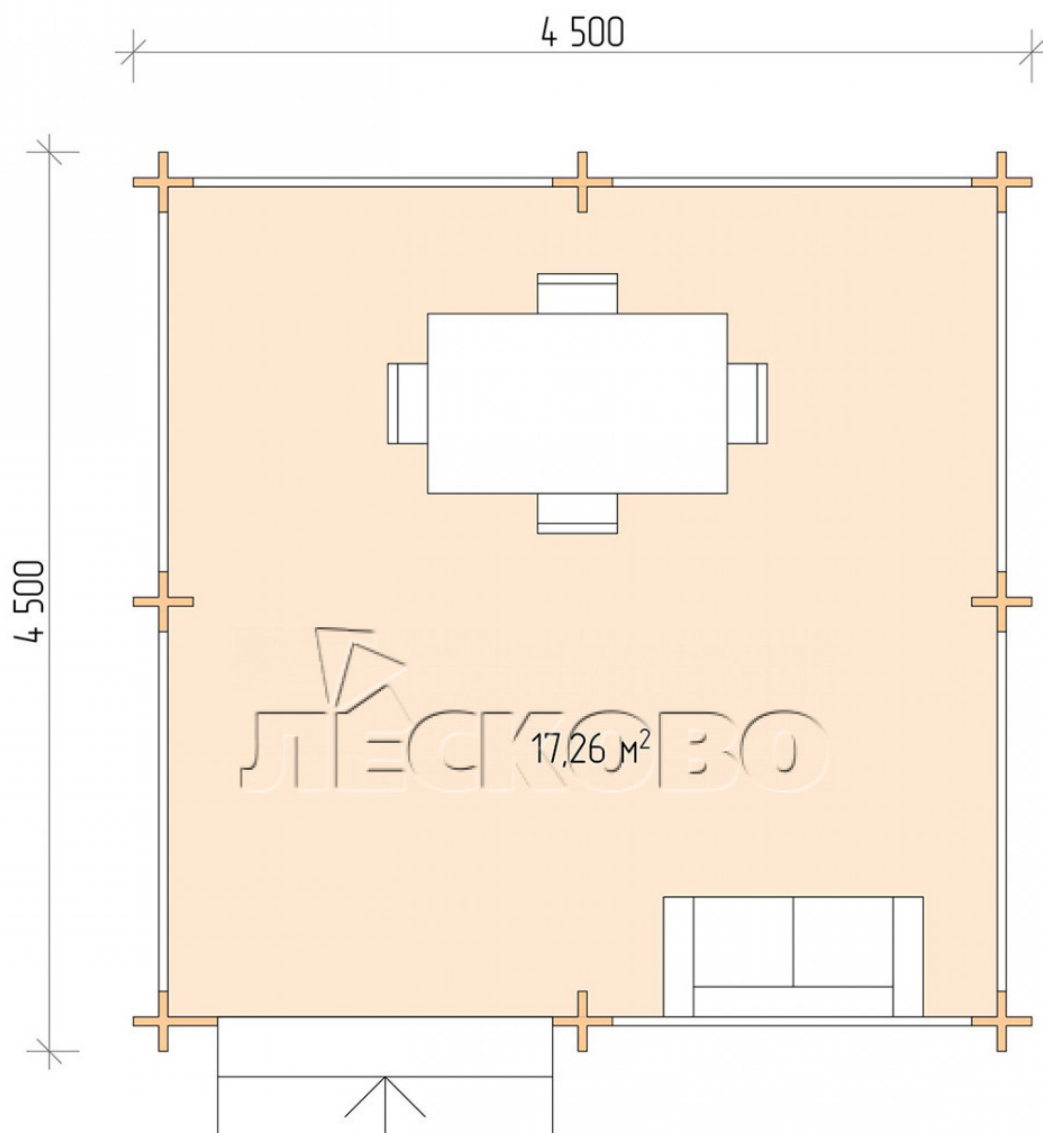

Pavillion "BS" serie 4.5×4.5

Projektabmessungen

4.5 × 4.5 / 17.7 m²

Hausset

2.336 €

Balken

45 MM

65 MM
+ 513 €

Projektplanung

4 500

4 500

17,26
M²

Разрез

Haus Kit

- Wall kit: mini-chamber drying chamber 44 × 145 mm with bowls for the project. The material of the tree is spruce, pine (GOST 8486). Humidity 12-14%. The height of the walls is 2.16 m;
- Logs, lower harness: board 45 × 145 mm chamber drying 10-12%;
- Floors: floorboard 35 mm, chamber drying;
- Ceiling: imitation of a bar 20 × 135 mm, chamber drying;
- Platbands: dry planed board 20 × 100 mm;
- Roof: shingles;

- Skirting board 35 mm.

+7 (4942) 499-770

156014, г. Кострома, ул. Базовая, д. 8