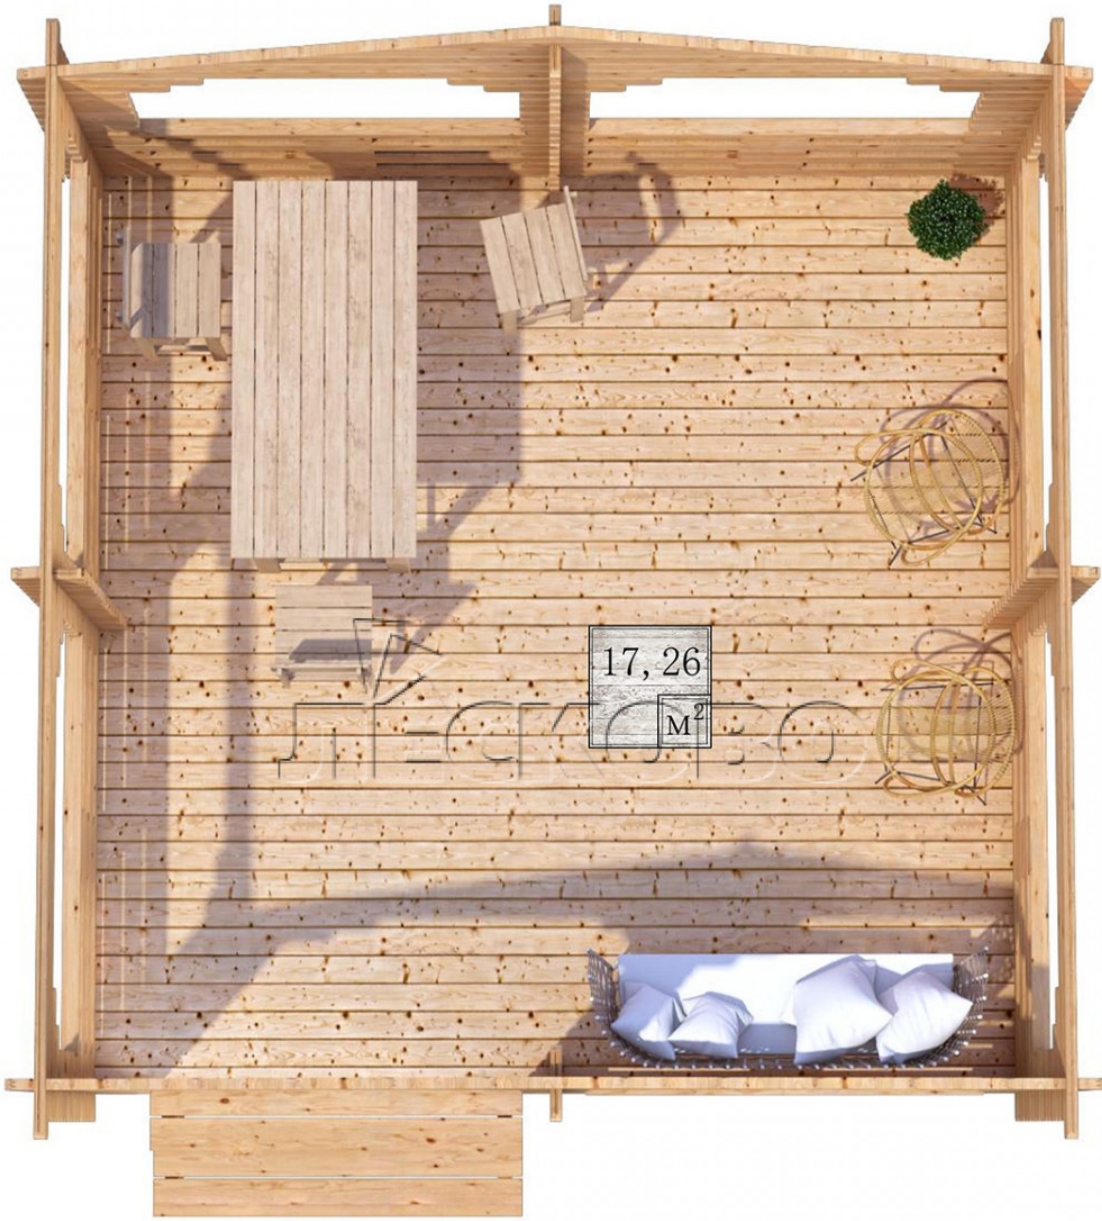

Pavillion "BS" serie 4.5×4.5

Projektabmessungen

4.5 × 4.5 / 17.7 m²

Hausset

2.648 €

Balken

45 MM

65 MM
+ 609 €

Projektplanung

4 500

4 500

17,26

M²

Разрез

Haus Kit

- Wall kit: mini-chamber drying chamber 44 × 145 mm with bowls for the project. The material of the tree is spruce, pine (GOST 8486). Humidity 12-14%. The height of the walls is 2.16 m;
- Logs, lower harness: board 45 × 145 mm chamber drying 10-12%;
- Floors: floorboard 35 mm, chamber drying;
- Ceiling: imitation of a bar 20 × 135 mm, chamber drying;
- Platbands: dry planed board 20 × 100 mm;
- Roof: shingles;