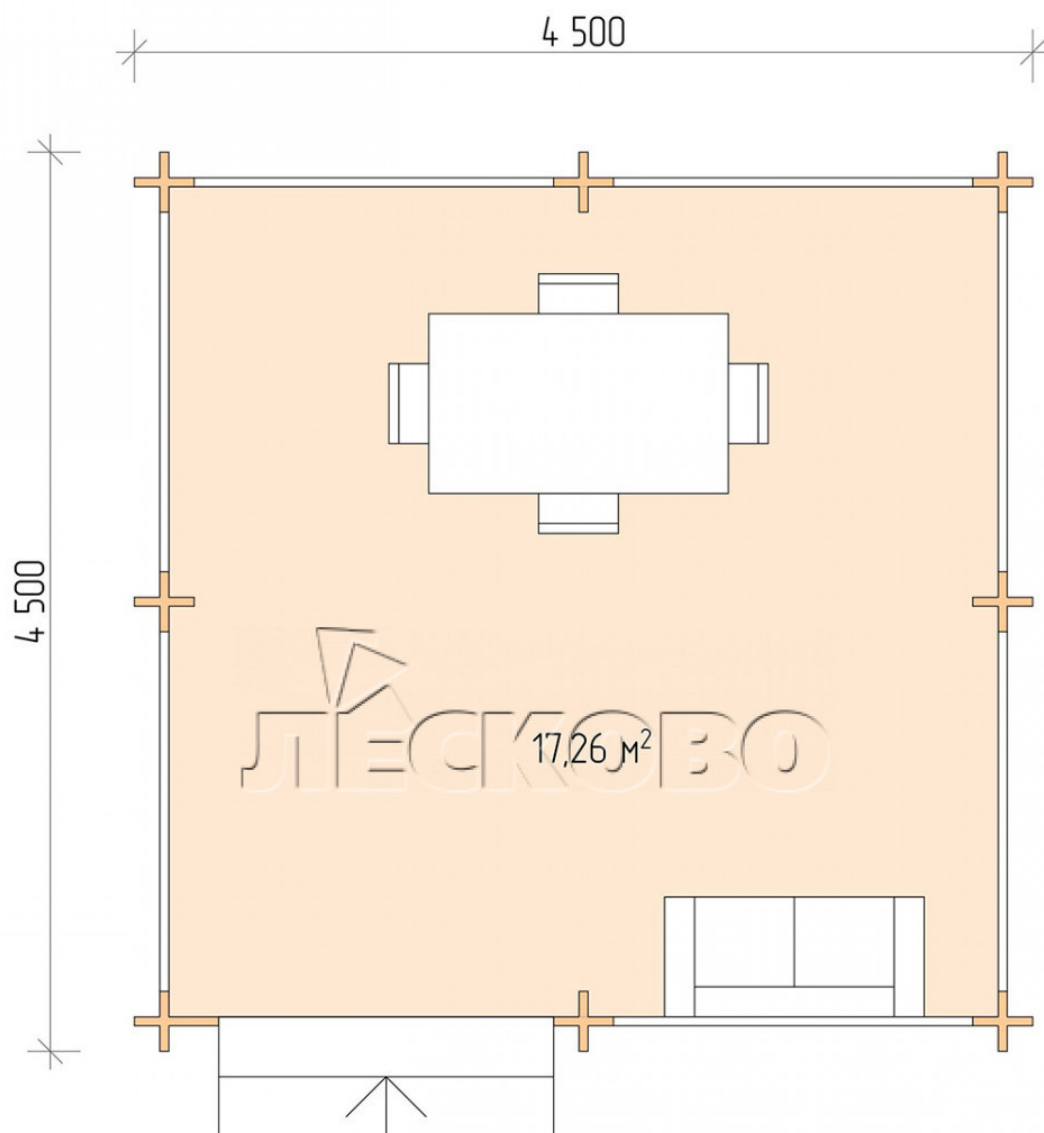

Pavillion "BS" serie 4.5×4.5

Projektanmessungen

4.5 × 4.5 / 17.7 m²

Hausset

2.253 €

Balken

45 MM

65 MM
+ 495 €

Projektplanung

4 500

4 500

17,26
M²

Разрез

Haus Kit

- Wall kit: mini-chamber drying chamber 44 × 145 mm with bowls for the project. The material of the tree is spruce, pine (GOST 8486). Humidity 12-14%. The height of the walls is 2.16 m;
- Logs, lower harness: board 45 × 145 mm chamber drying 10-12%;
- Floors: floorboard 35 mm, chamber drying;
- Ceiling: imitation of a bar 20 × 135 mm, chamber drying;
- Platbands: dry planed board 20 × 100 mm;
- Roof: shingles;

- Skirting board 35 mm.

+7 (4942) 499-770

156014, г. Кострома, ул. Базовая, д. 8