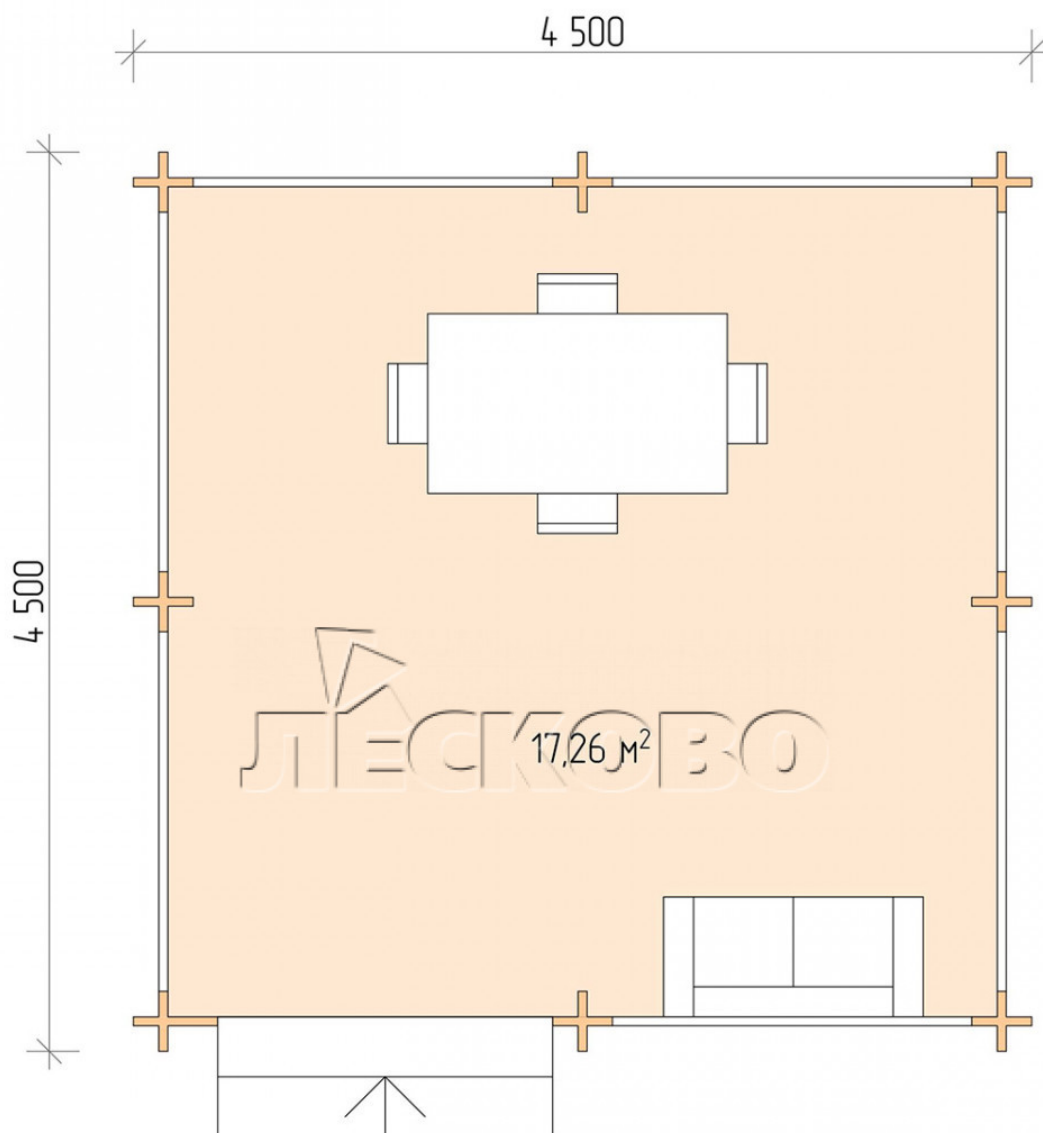

Pavillion "BS" serie 4.5×4.5

Projektabmessungen

4.5 × 4.5 / 17.7 m²

Hausset

2.648 €

Balken

45 MM

65 MM
+ 609 €

Projektplanung

4 500

4 500

17,26

M²

Разрез

Haus Kit

- Wall kit: mini-chamber drying chamber 44 × 145 mm with bowls for the project. The material of the tree is spruce, pine (GOST 8486). Humidity 12-14%. The height of the walls is 2.16 m;
- Logs, lower harness: board 45 × 145 mm chamber drying 10-12%;
- Floors: floorboard 35 mm, chamber drying;
- Ceiling: imitation of a bar 20 × 135 mm, chamber drying;
- Platbands: dry planed board 20 × 100 mm;
- Roof: shingles;

- Skirting board 35 mm.

+7 (4942) 499-770

156014, г. Кострома, ул. Базовая, д. 8