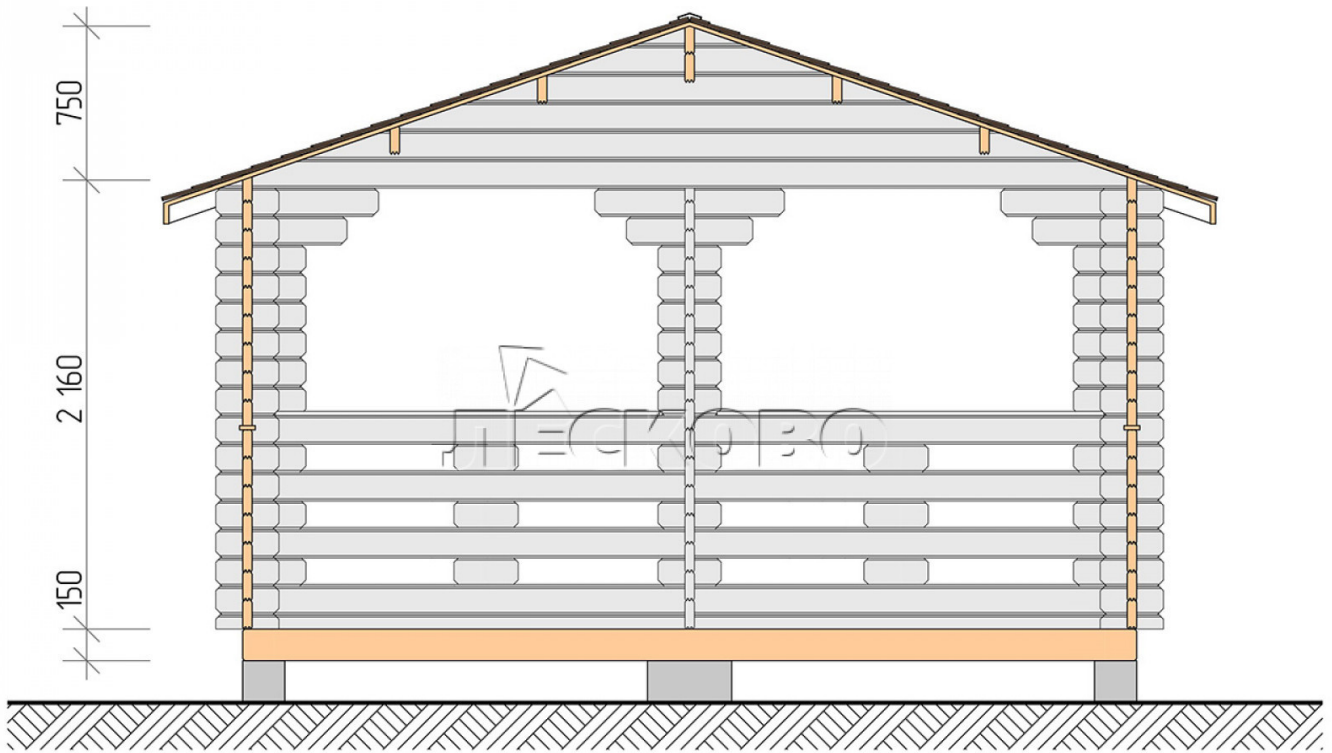

Pavillion "BS" serie 4.5×4.5

Projektabmessungen

4.5 × 4.5 / 17.7 m²

Hausset

2.648 €

Balken

45 MM

65 MM
+ 609 €

Projektplanung

4 500

4 500

17,26

M²

Разрез

Haus Kit

- Wall kit: mini-chamber drying chamber 44 × 145 mm with bowls for the project. The material of the tree is spruce, pine (GOST 8486). Humidity 12-14%. The height of the walls is 2.16 m;
- Logs, lower harness: board 45 × 145 mm chamber drying 10-12%;
- Floors: floorboard 35 mm, chamber drying;
- Ceiling: imitation of a bar 20 × 135 mm, chamber drying;
- Platbands: dry planed board 20 × 100 mm;
- Roof: shingles;