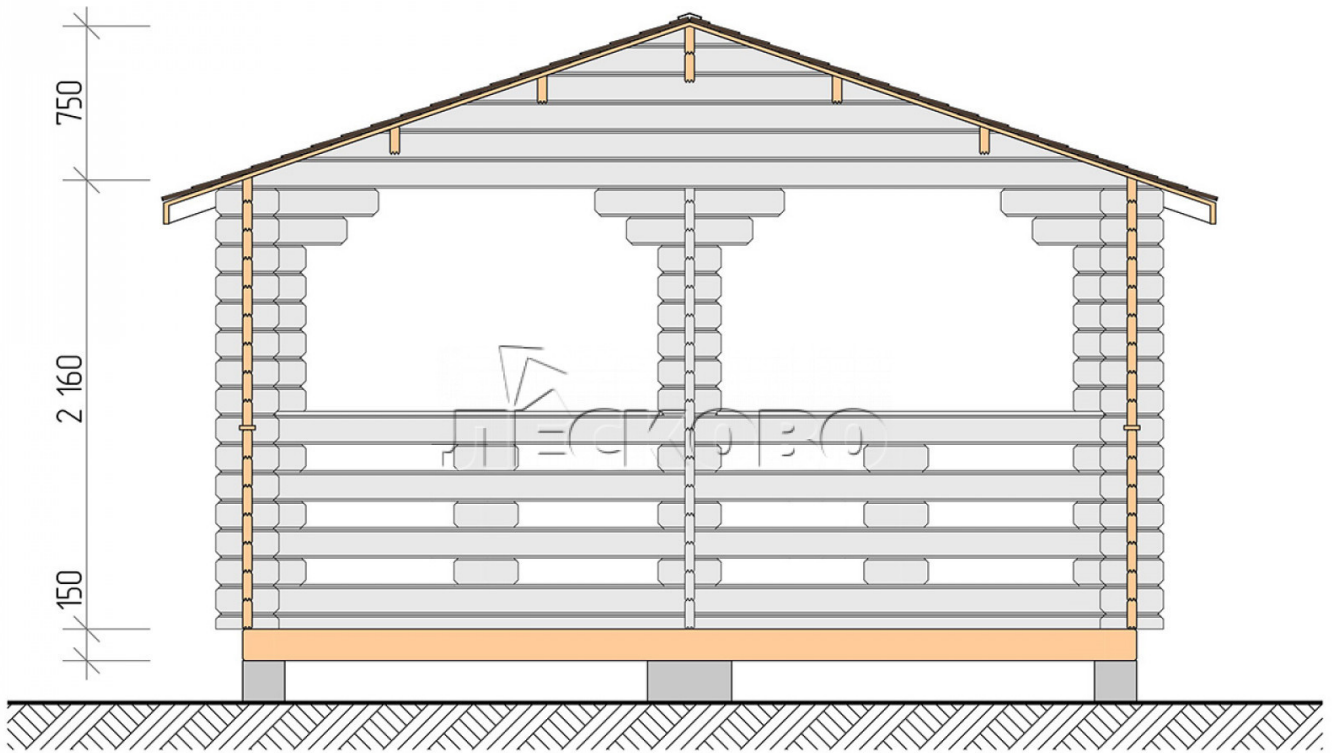

Pavillion "BS" serie 4.5×4.5

Projektanmessungen

4.5 × 4.5 / 17.7 m²

Hausset

2.253 €

Balken

45 MM

65 MM
+ 495 €

Projektplanung

4 500

4 500

17,26
M²

Разрез

Haus Kit

- Wall kit: mini-chamber drying chamber 44 × 145 mm with bowls for the project. The material of the tree is spruce, pine (GOST 8486). Humidity 12-14%. The height of the walls is 2.16 m;
- Logs, lower harness: board 45 × 145 mm chamber drying 10-12%;
- Floors: floorboard 35 mm, chamber drying;
- Ceiling: imitation of a bar 20 × 135 mm, chamber drying;
- Platbands: dry planed board 20 × 100 mm;
- Roof: shingles;