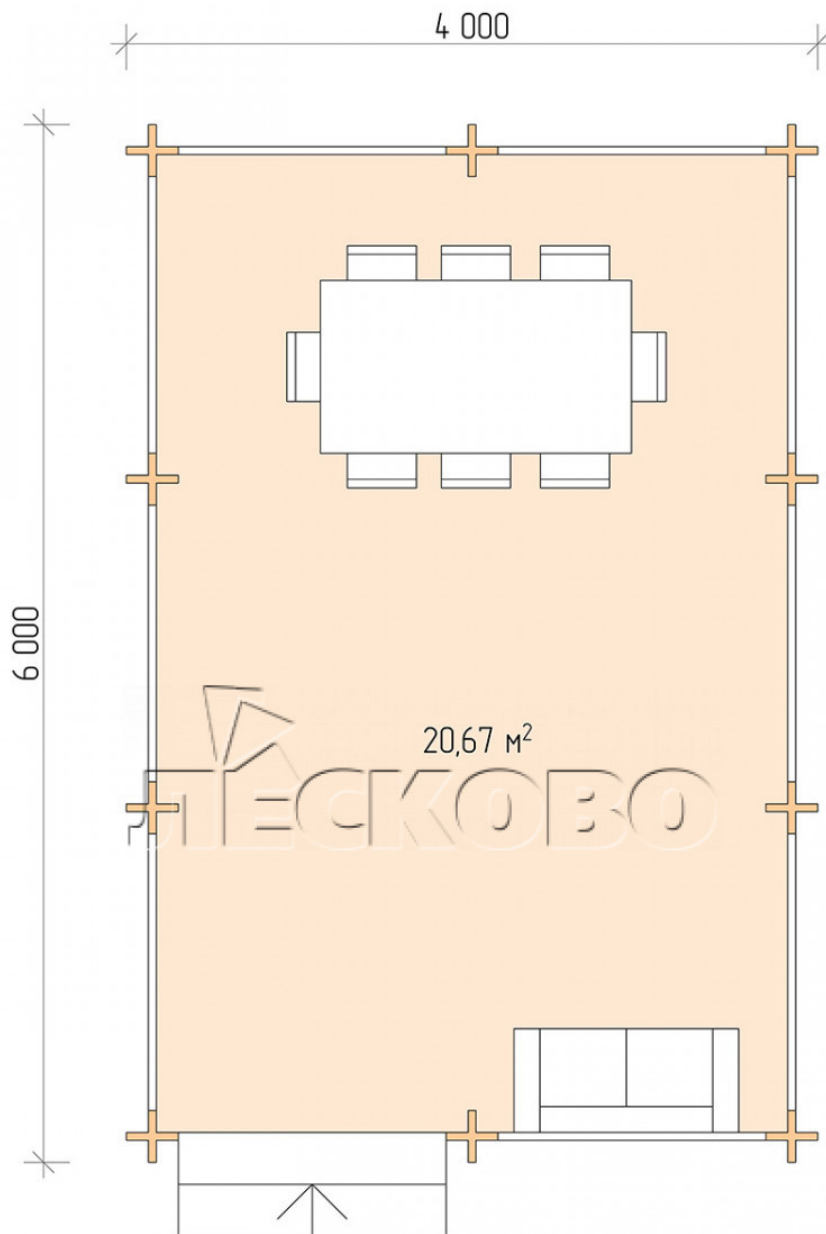

## Pavillion "BS" serie 4x6

Projektabmessungen

4 × 6 / 21.1 m<sup>2</sup>

Hausset

**2.836 €**

# Разрез

## Haus Kit

- Wall kit: mini-chamber drying chamber 44 × 145 mm with bowls for the project. The material of the tree is spruce, pine (GOST 8486). Humidity 12-14%. The height of the walls is 2.16 m;
- Logs, lower harness: board 45 × 145 mm chamber drying 10-12%;
- Floors: floorboard 35 mm, chamber drying;
- Ceiling: imitation of a bar 20 × 135 mm, chamber drying;
- Platbands: dry planed board 20 × 100 mm;
- Roof: shingles;