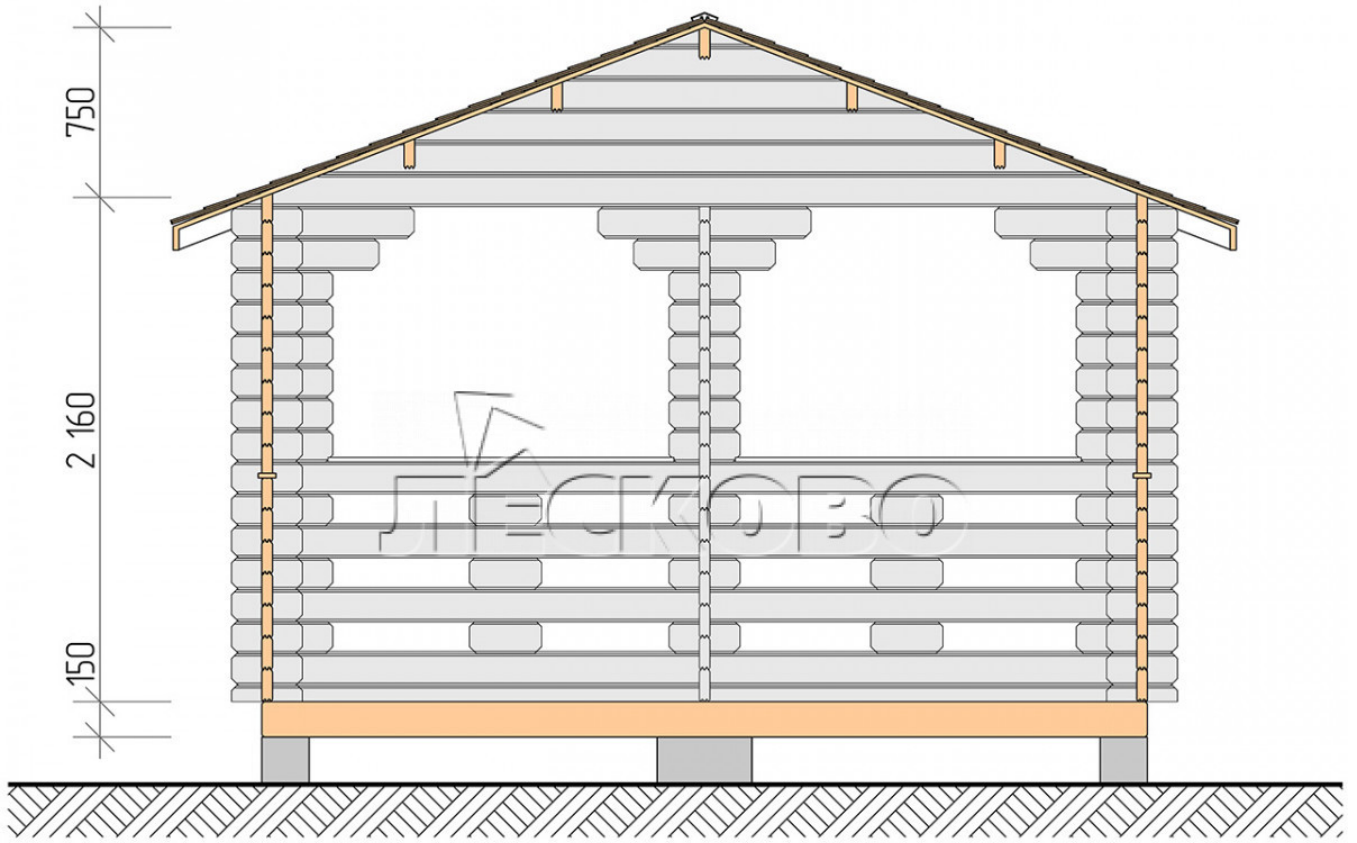

## Pavillion "BS" serie 4x6

Projektabmessungen

4 × 6 / 21.1 m<sup>2</sup>

Hausset

**2.836 €**

# Разрез

## Haus Kit

- Wall kit: mini-chamber drying chamber 44 × 145 mm with bowls for the project. The material of the tree is spruce, pine (GOST 8486). Humidity 12-14%. The height of the walls is 2.16 m;
- Logs, lower harness: board 45 × 145 mm chamber drying 10-12%;
- Floors: floorboard 35 mm, chamber drying;
- Ceiling: imitation of a bar 20 × 135 mm, chamber drying;
- Platbands: dry planed board 20 × 100 mm;
- Roof: shingles;