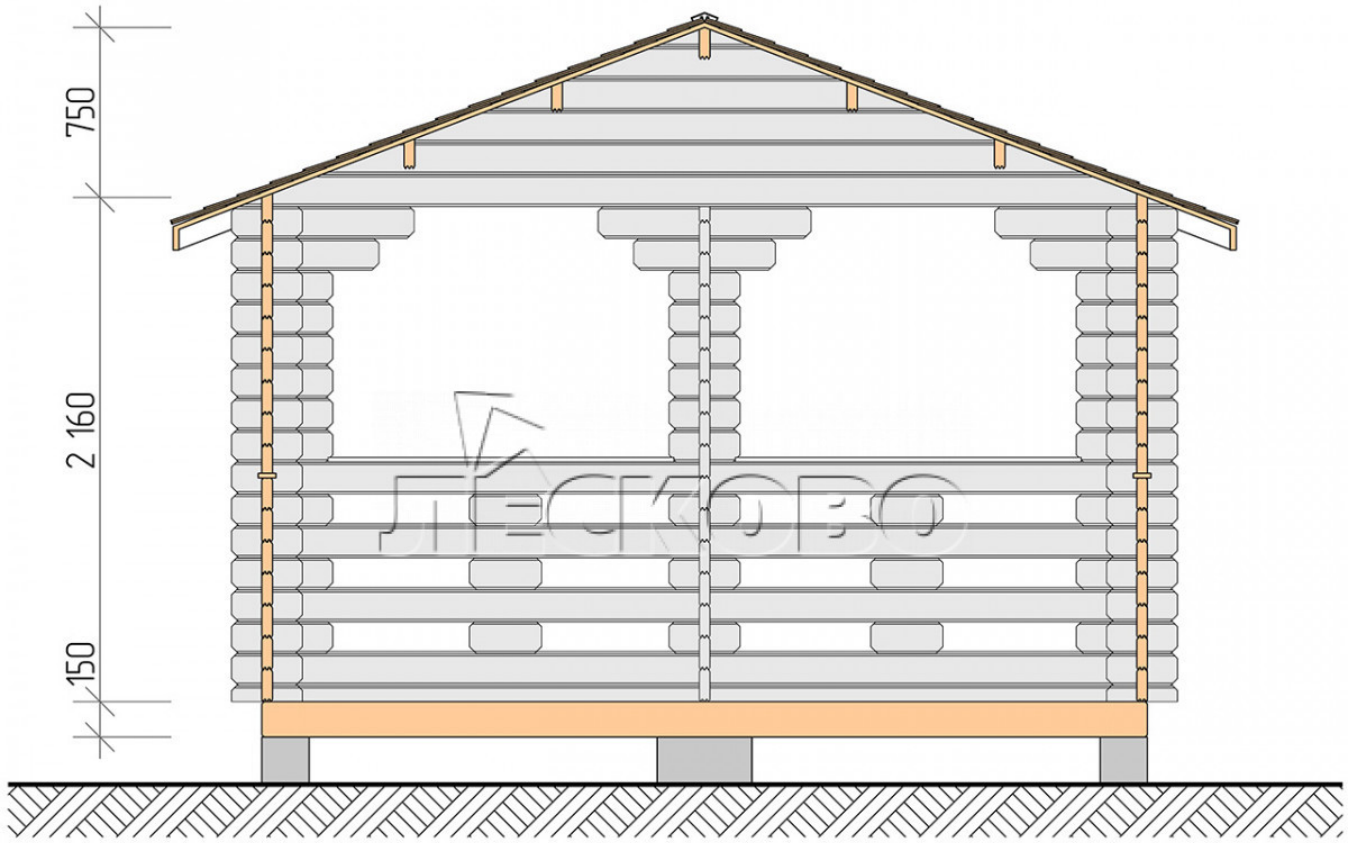

## Pavillion "BS" serie 4x6

Projektabmessungen

4 × 6 / 21.1 m<sup>2</sup>

Hausset

**2.694 €**

# Разрез

## Haus Kit

- Wall kit: mini-chamber drying chamber 44 × 145 mm with bowls for the project. The material of the tree is spruce, pine (GOST 8486). Humidity 12-14%. The height of the walls is 2.16 m;
- Logs, lower harness: board 45 × 145 mm chamber drying 10-12%;
- Floors: floorboard 35 mm, chamber drying;
- Ceiling: imitation of a bar 20 × 135 mm, chamber drying;
- Platbands: dry planed board 20 × 100 mm;
- Roof: shingles;