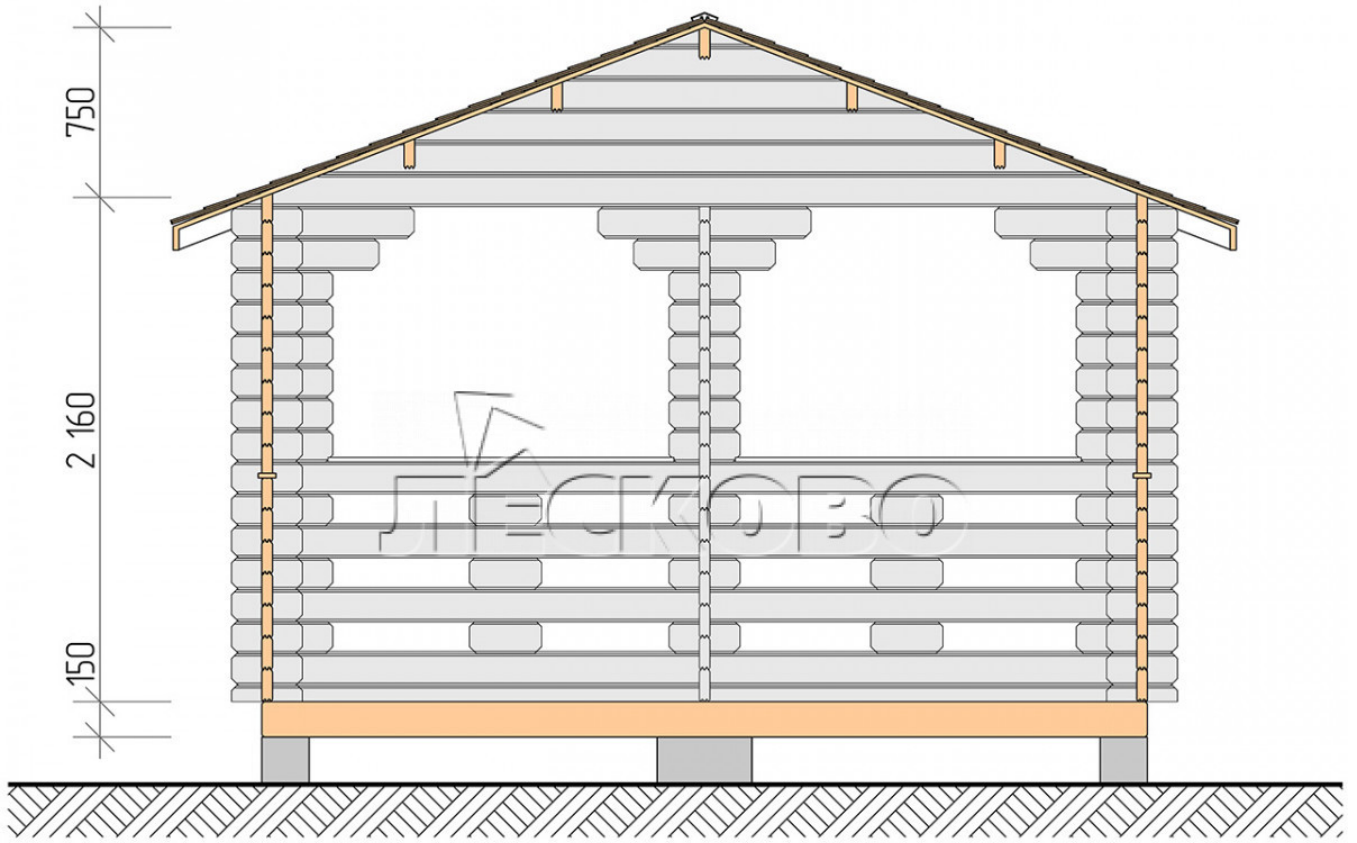

## Pavillion "BS" serie 4x6

Projektanmessungen

4 × 6 / 21.1 m<sup>2</sup>

Hausset

**3.284 €**

### Balken

45 mm

65 mm  
+ 753 €

# Разрез

## Haus Kit

- Wall kit: mini-chamber drying chamber 44 × 145 mm with bowls for the project. The material of the tree is spruce, pine (GOST 8486). Humidity 12-14%. The height of the walls is 2.16 m;
- Logs, lower harness: board 45 × 145 mm chamber drying 10-12%;
- Floors: floorboard 35 mm, chamber drying;
- Ceiling: imitation of a bar 20 × 135 mm, chamber drying;
- Platbands: dry planed board 20 × 100 mm;
- Roof: shingles;