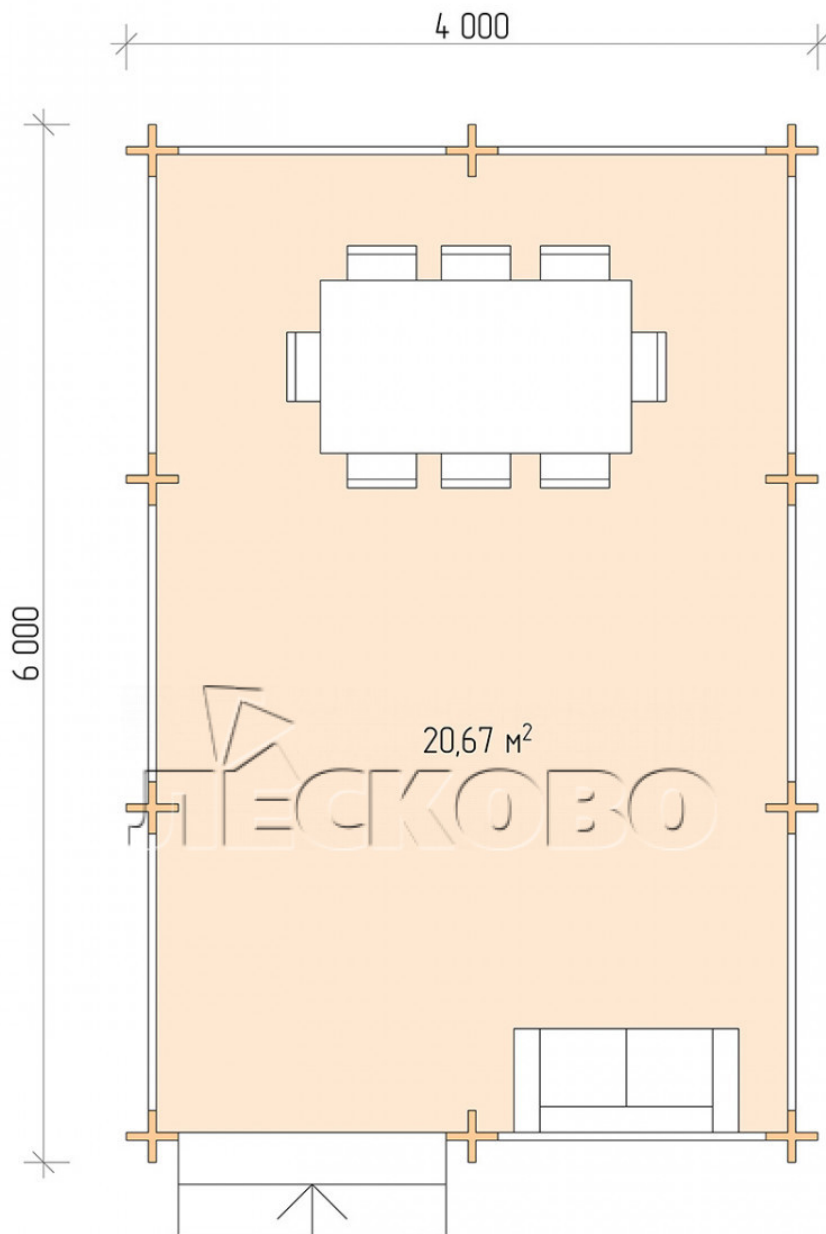

## Pavillion "BS" serie 4x6

Projektabmessungen

4 × 6 / 21.1 m<sup>2</sup>

Hausset

**2.694 €**

# Разрез

## Haus Kit

- Wall kit: mini-chamber drying chamber 44 × 145 mm with bowls for the project. The material of the tree is spruce, pine (GOST 8486). Humidity 12-14%. The height of the walls is 2.16 m;
- Logs, lower harness: board 45 × 145 mm chamber drying 10-12%;
- Floors: floorboard 35 mm, chamber drying;
- Ceiling: imitation of a bar 20 × 135 mm, chamber drying;
- Platbands: dry planed board 20 × 100 mm;
- Roof: shingles;