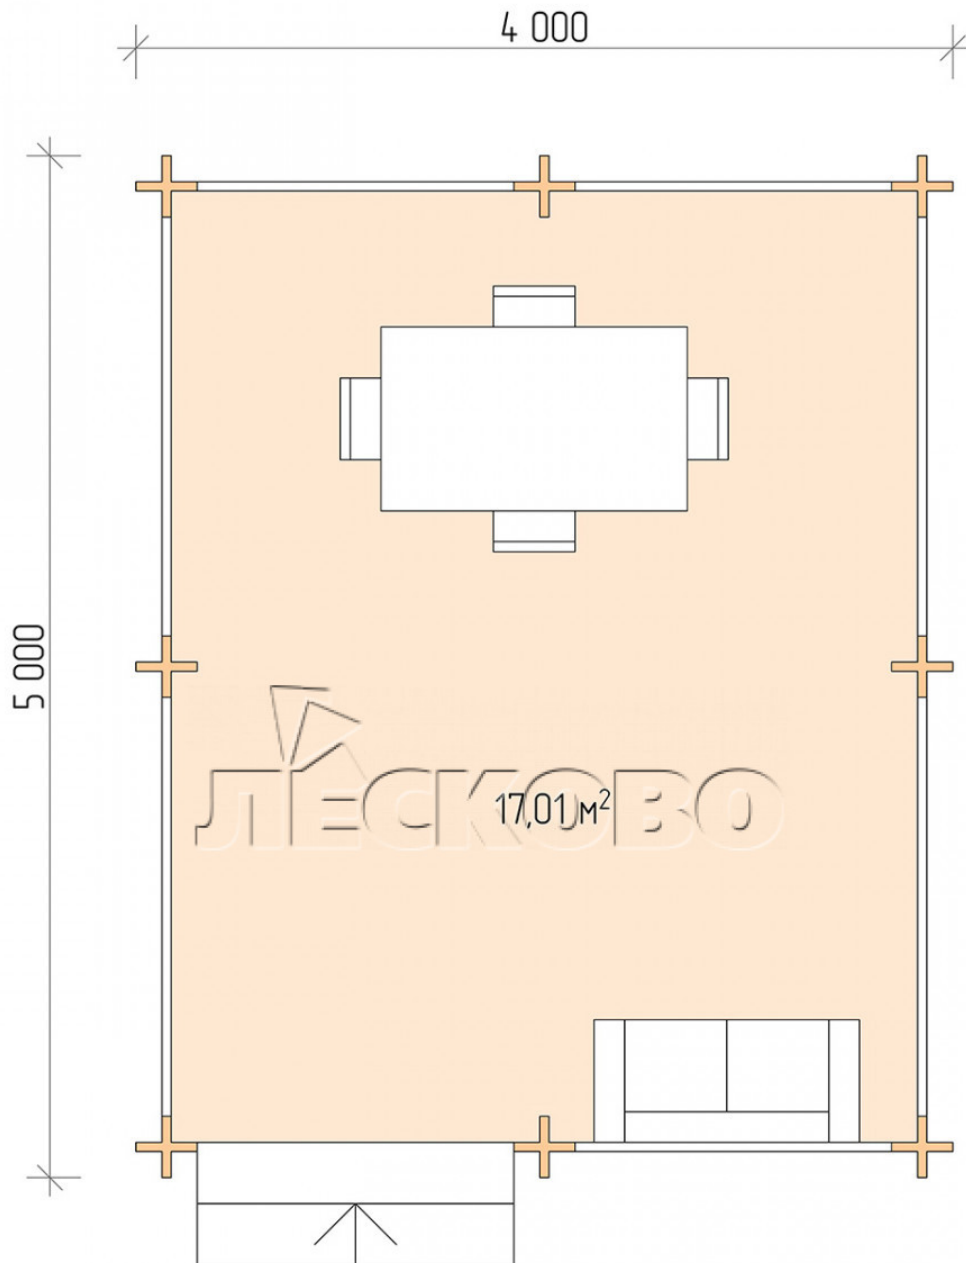

Pavillion "BS" serie 4x5

Projektabmessungen

4 × 5 / 17.4 m²

Hausset

2.215 €

Balken

45 MM

65 MM
+ 487 €

Projektplanung

Разрез

Haus Kit

- Wall kit: mini-chamber drying chamber 44×145 mm with bowls for the project. The material of the tree is spruce, pine (GOST 8486). Humidity 12-14%. The height of the walls is 2.16 m;
- Logs, lower harness: board 45×145 mm chamber drying 10-12%;
- Floors: floorboard 35 mm, chamber drying;
- Ceiling: imitation of a bar 20×135 mm, chamber drying;
- Platbands: dry planed board 20×100 mm;
- Roof: shingles;