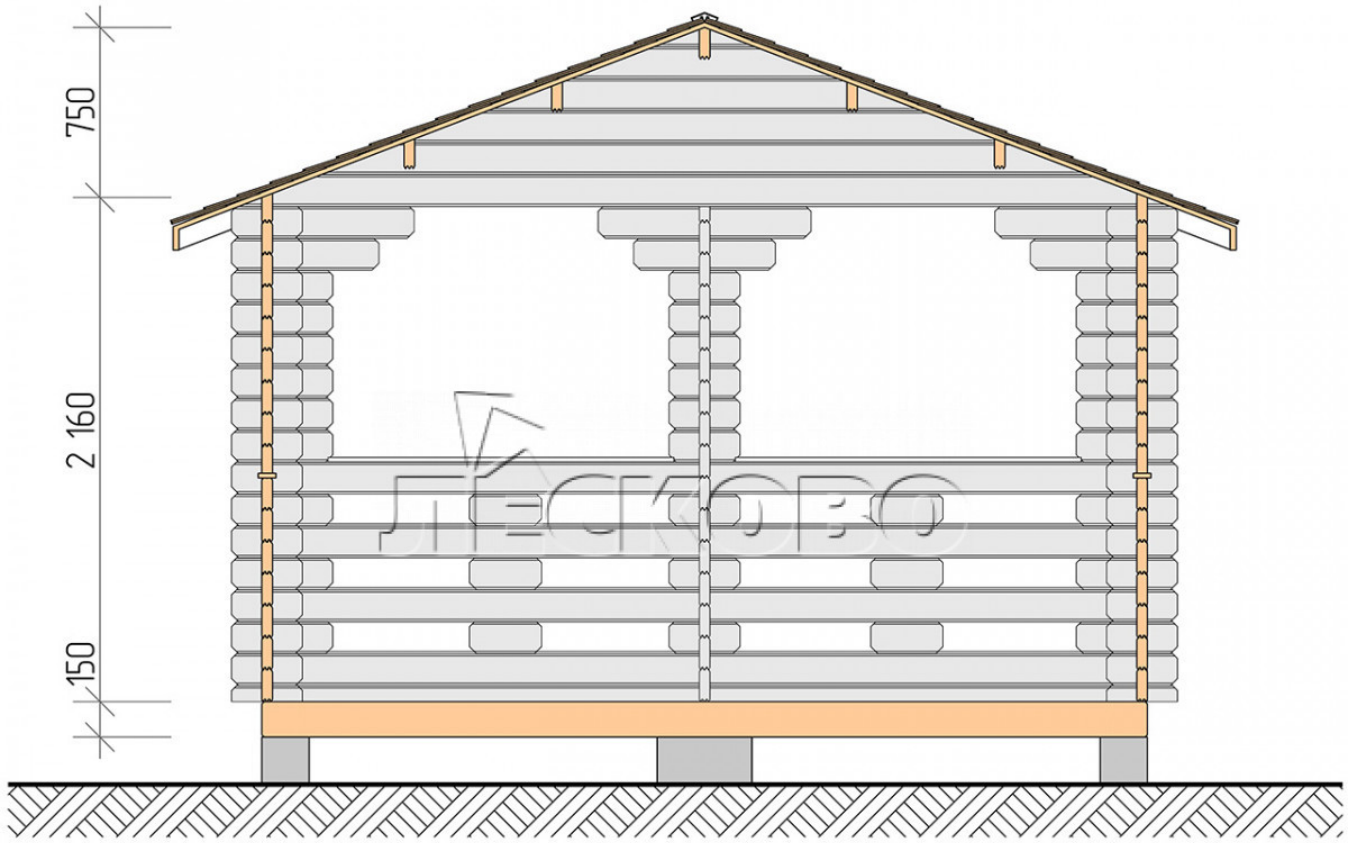

Pavillion "BS" serie 4x5

Projektabmessungen

4 × 5 / 17.4 m²

Hausset

2.215 €

Balken

45 MM

65 MM
+ 487 €

Projektplanung

Разрез

Haus Kit

- Wall kit: mini-chamber drying chamber 44×145 mm with bowls for the project. The material of the tree is spruce, pine (GOST 8486). Humidity 12-14%. The height of the walls is 2.16 m;
- Logs, lower harness: board 45×145 mm chamber drying 10-12%;
- Floors: floorboard 35 mm, chamber drying;
- Ceiling: imitation of a bar 20×135 mm, chamber drying;
- Platbands: dry planed board 20×100 mm;
- Roof: shingles;