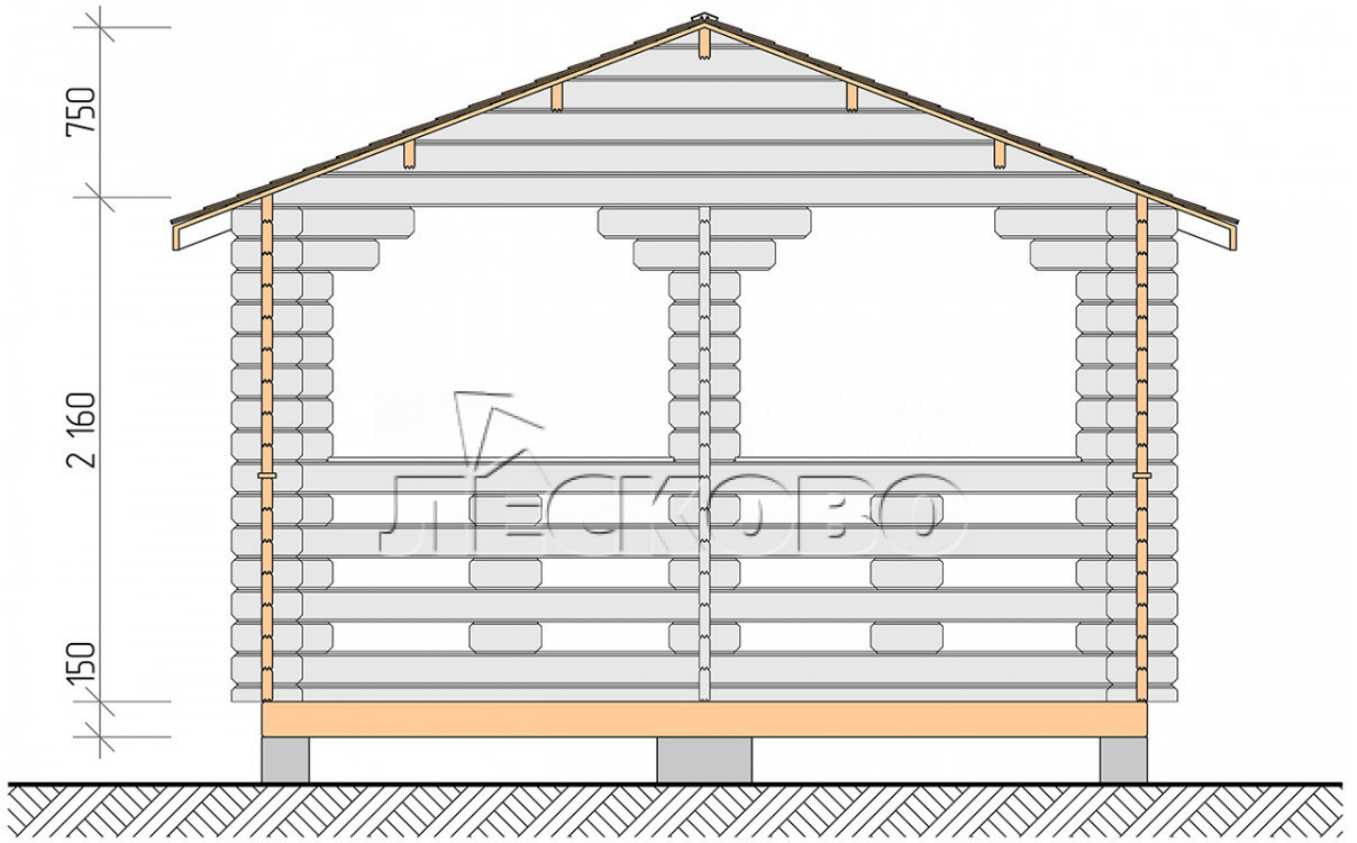

## Pavillion "BS" serie 4x5

Projektabmessungen

4 × 5 / 17.4 m<sup>2</sup>

Hausset

**2.699 €**

### Balken

45 MM

65 MM  
+ 622 €

# Разрез

## Haus Kit

- Wall kit: mini-chamber drying chamber  $44 \times 145$  mm with bowls for the project. The material of the tree is spruce, pine (GOST 8486). Humidity 12-14%. The height of the walls is 2.16 m;
- Logs, lower harness: board  $45 \times 145$  mm chamber drying 10-12%;
- Floors: floorboard 35 mm, chamber drying;
- Ceiling: imitation of a bar  $20 \times 135$  mm, chamber drying;
- Platbands: dry planed board  $20 \times 100$  mm;
- Roof: shingles;