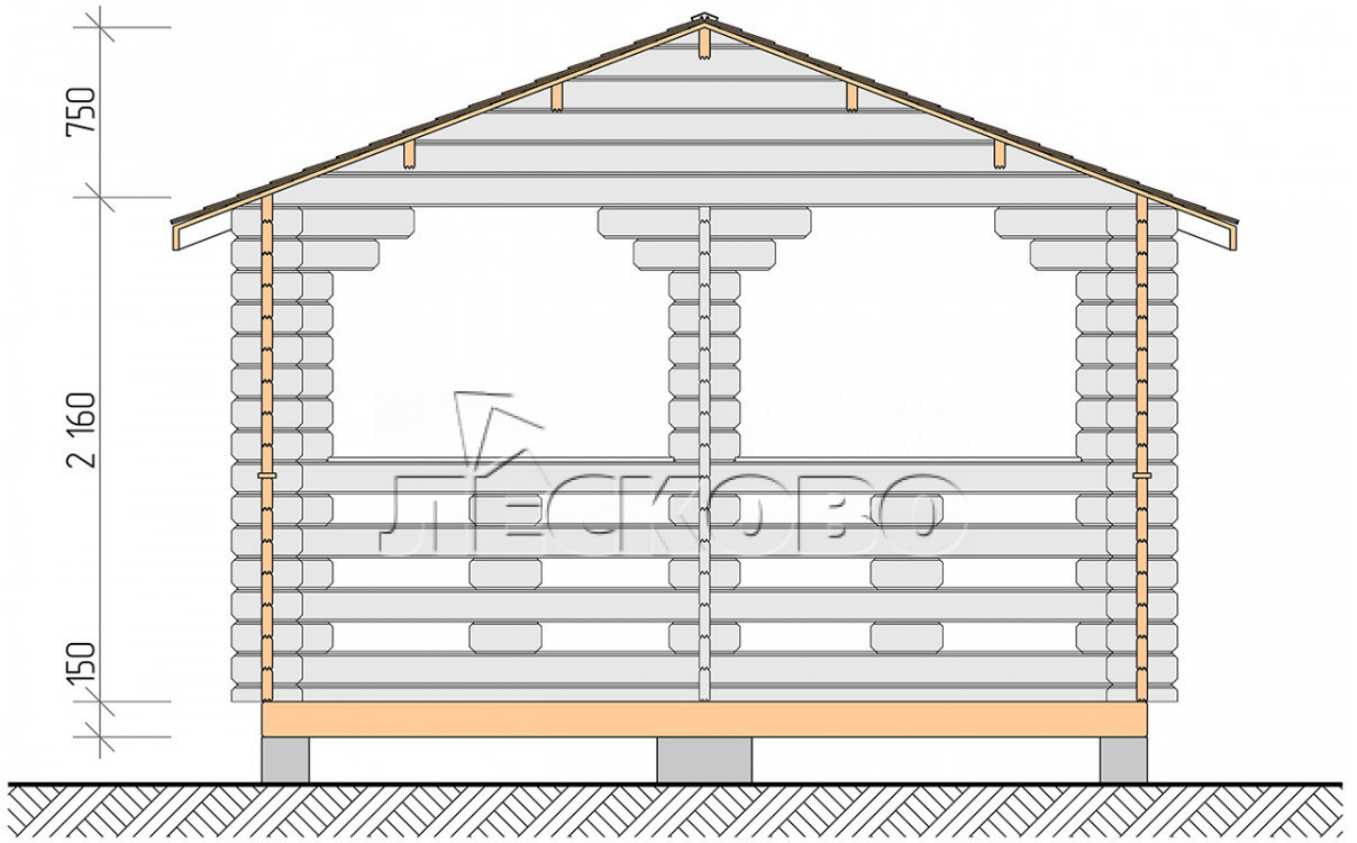

## Pavillion "BS" serie 4x5

Projektabmessungen

4 × 5 / 17.4 m<sup>2</sup>

Hausset

**2.331 €**

### Balken

45 MM

65 MM  
+ 513 €

# Разрез

## Haus Kit

- Wall kit: mini-chamber drying chamber 44 × 145 mm with bowls for the project. The material of the tree is spruce, pine (GOST 8486). Humidity 12-14%. The height of the walls is 2.16 m;
- Logs, lower harness: board 45 × 145 mm chamber drying 10-12%;
- Floors: floorboard 35 mm, chamber drying;
- Ceiling: imitation of a bar 20 × 135 mm, chamber drying;
- Platbands: dry planed board 20 × 100 mm;
- Roof: shingles;