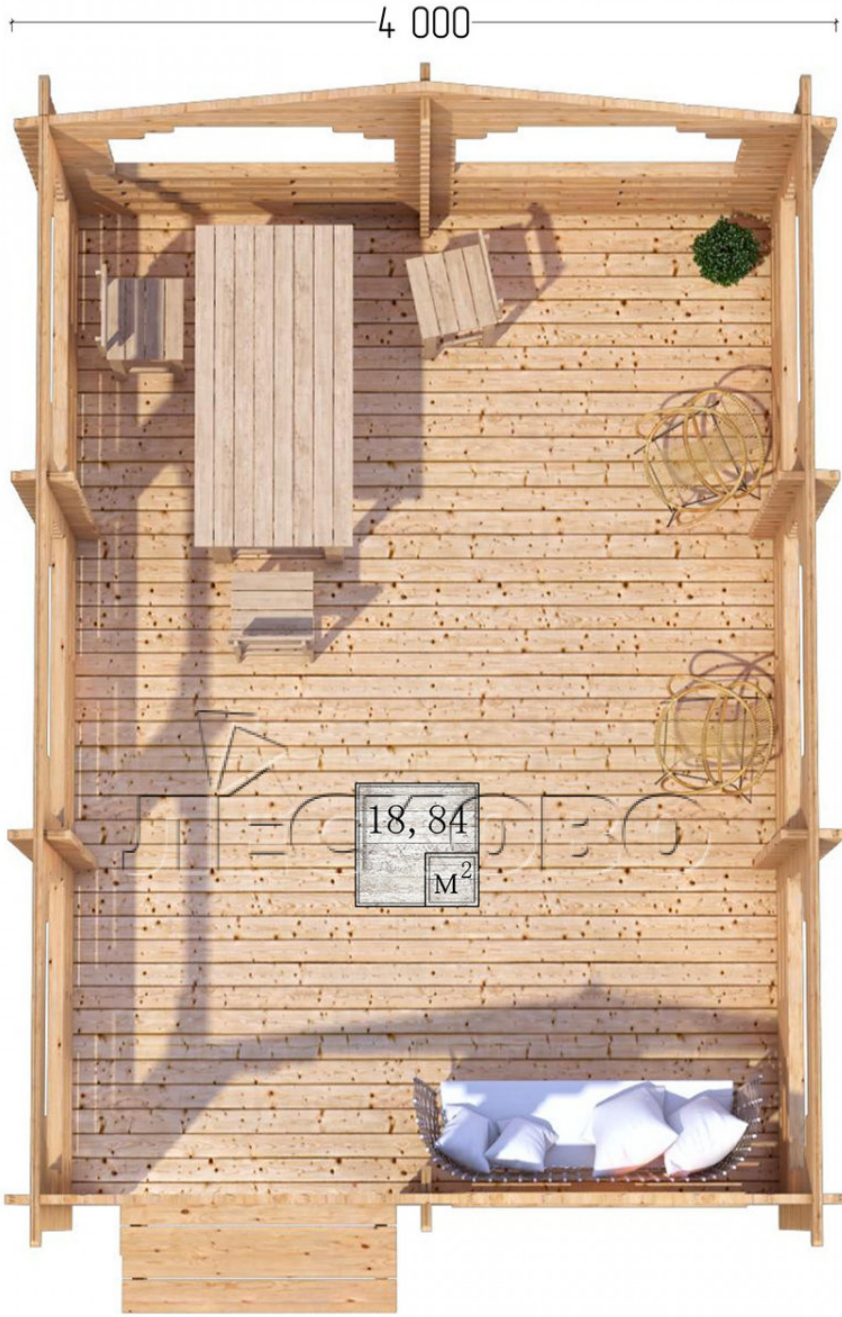

Pavillion "BS" serie 4x5.5

Projektabmessungen

4 × 5.5 / 19.3 m²

Hausset

3.051 €

Balken

45 mm

65 mm
+ 730 €

Projektplanung

4 000

5 500

18,84
M²

Разрез

Haus Kit

- Wall kit: mini-chamber drying chamber 44×145 mm with bowls for the project. The material of the tree is spruce, pine (GOST 8486). Humidity 12-14%. The height of the walls is 2.16 m;
- Logs, lower harness: board 45×145 mm chamber drying 10-12%;
- Floors: floorboard 35 mm, chamber drying;
- Ceiling: imitation of a bar 20×135 mm, chamber drying;
- Platbands: dry planed board 20×100 mm;
- Roof: shingles;