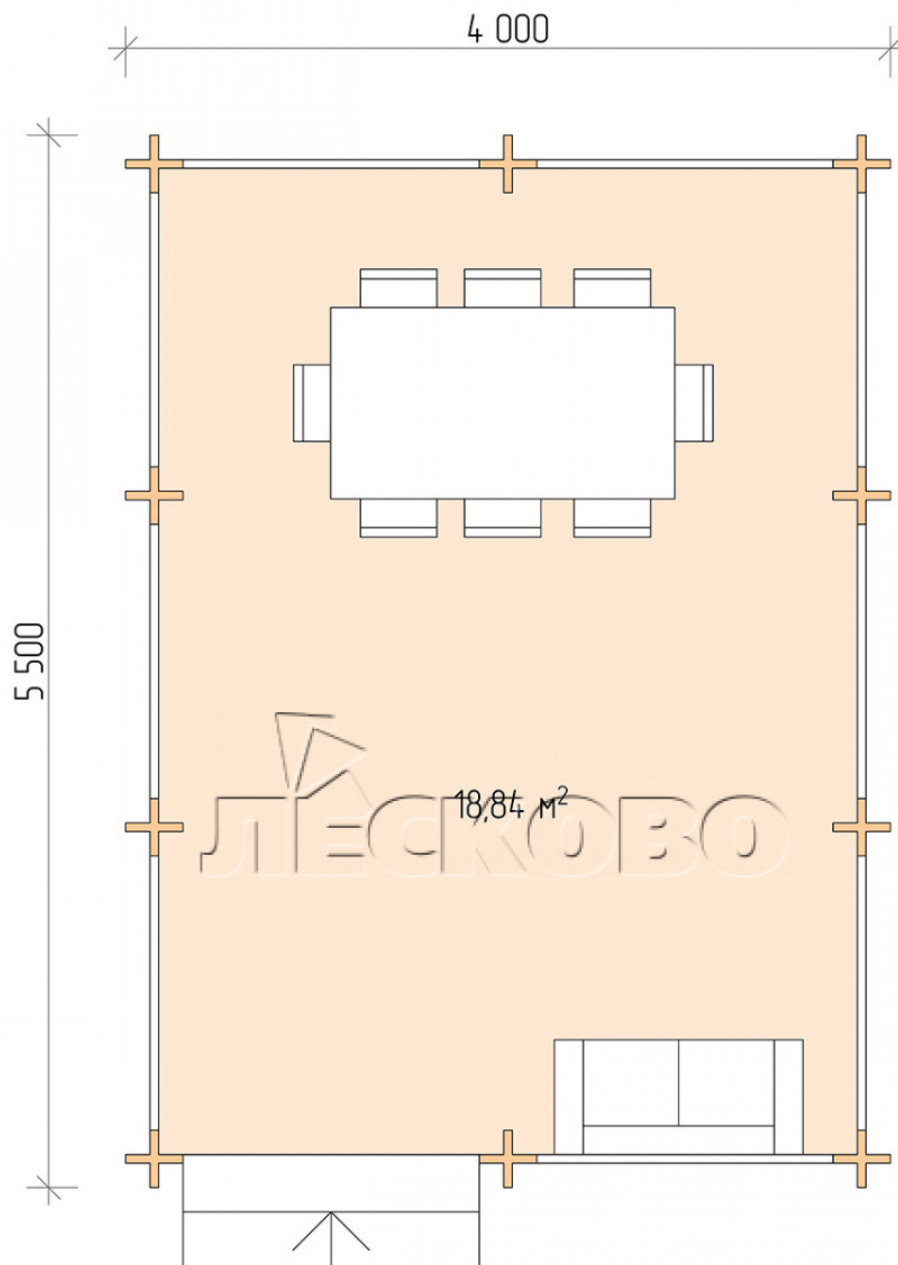

Pavillion "BS" serie 4x5.5

Projektabmessungen

4 × 5.5 / 19.3 m²

Hausset

3.051 €

Balken

45 mm

65 mm
+ 730 €

Projektplanung

4 000

5 500

18,84
M²

Разрез

Haus Kit

- Wall kit: mini-chamber drying chamber 44×145 mm with bowls for the project. The material of the tree is spruce, pine (GOST 8486). Humidity 12-14%. The height of the walls is 2.16 m;
- Logs, lower harness: board 45×145 mm chamber drying 10-12%;
- Floors: floorboard 35 mm, chamber drying;
- Ceiling: imitation of a bar 20×135 mm, chamber drying;
- Platbands: dry planed board 20×100 mm;
- Roof: shingles;