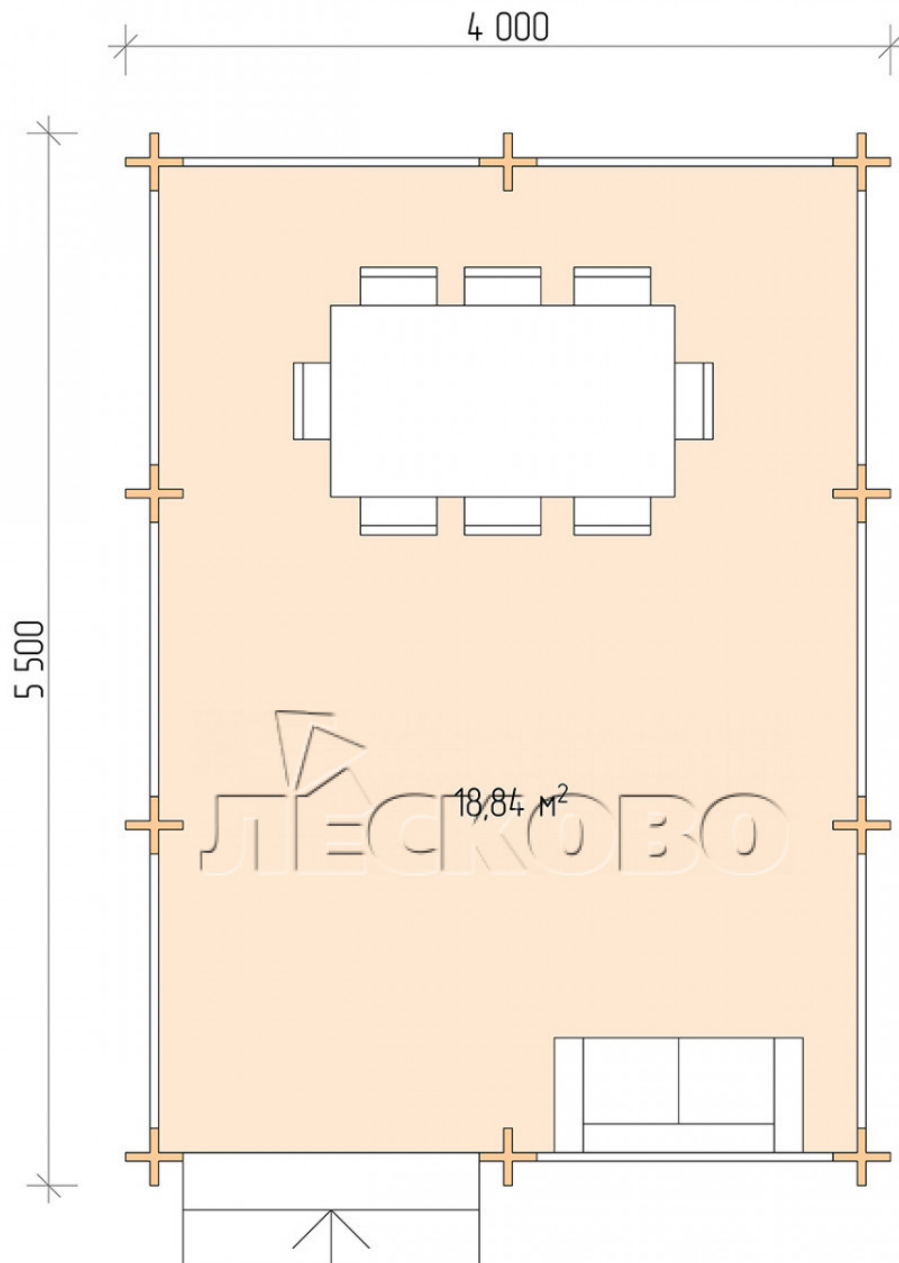

Pavillion "BS" serie 4x5.5

Projektanmessungen

4 × 5.5 / 19.3 m²

Hausset

2.537 €

Balken

45 mm

65 mm
+ 581 €

Projektplanung

4 000

5 500

18,84
M²

Разрез

Haus Kit

- Wall kit: mini-chamber drying chamber 44×145 mm with bowls for the project. The material of the tree is spruce, pine (GOST 8486). Humidity 12-14%. The height of the walls is 2.16 m;
- Logs, lower harness: board 45×145 mm chamber drying 10-12%;
- Floors: floorboard 35 mm, chamber drying;
- Ceiling: imitation of a bar 20×135 mm, chamber drying;
- Platbands: dry planed board 20×100 mm;
- Roof: shingles;