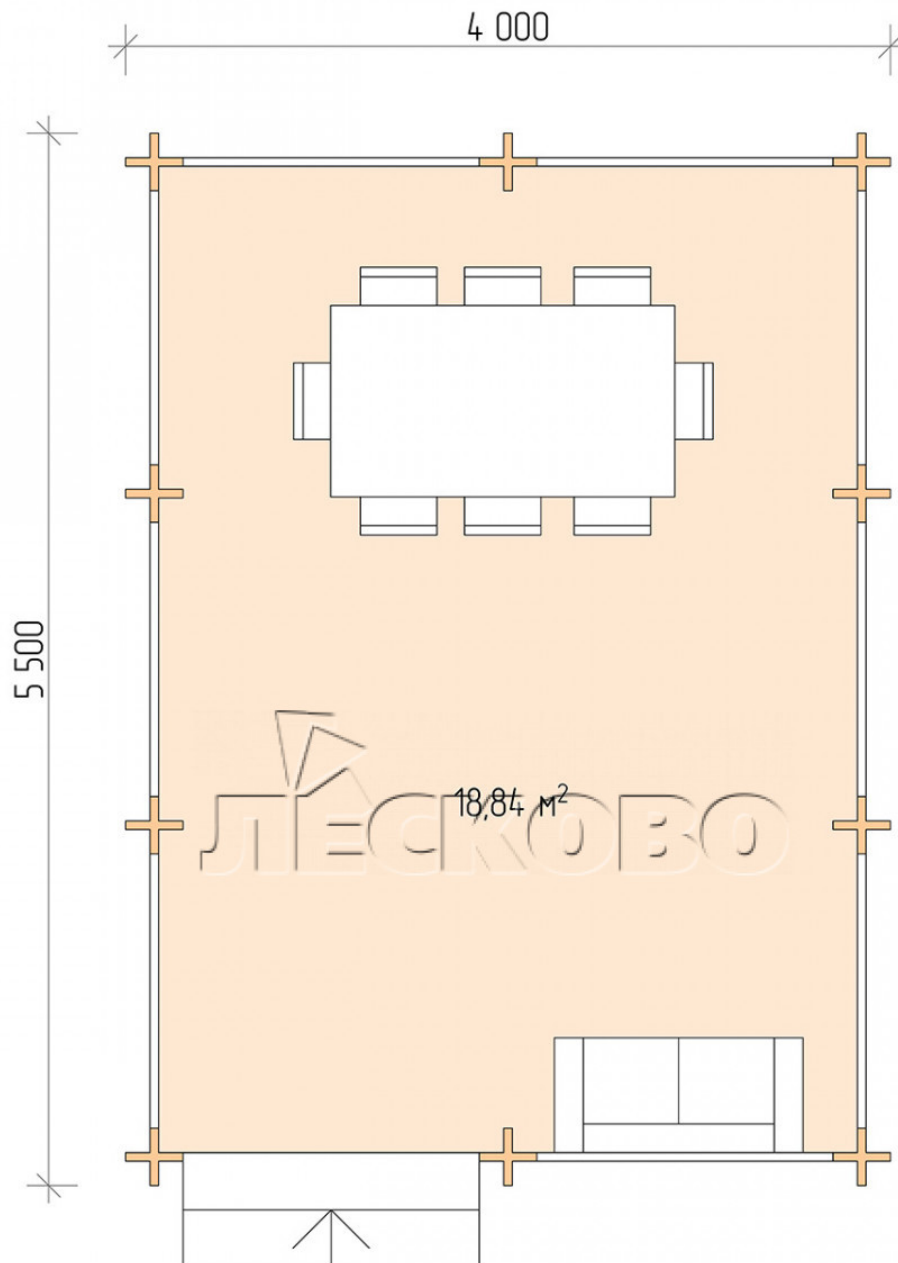

Pavillion "BS" serie 4x5.5

Projektanmessungen

4 × 5.5 / 19.3 m²

Hausset

2.631 €

Balken

45 MM

65 MM
+ 602 €

Projektplanung

4 000

5 500

18,84
M²

Разрез

Haus Kit

- Wall kit: mini-chamber drying chamber 44×145 mm with bowls for the project. The material of the tree is spruce, pine (GOST 8486). Humidity 12-14%. The height of the walls is 2.16 m;
- Logs, lower harness: board 45×145 mm chamber drying 10-12%;
- Floors: floorboard 35 mm, chamber drying;
- Ceiling: imitation of a bar 20×135 mm, chamber drying;
- Platbands: dry planed board 20×100 mm;
- Roof: shingles;