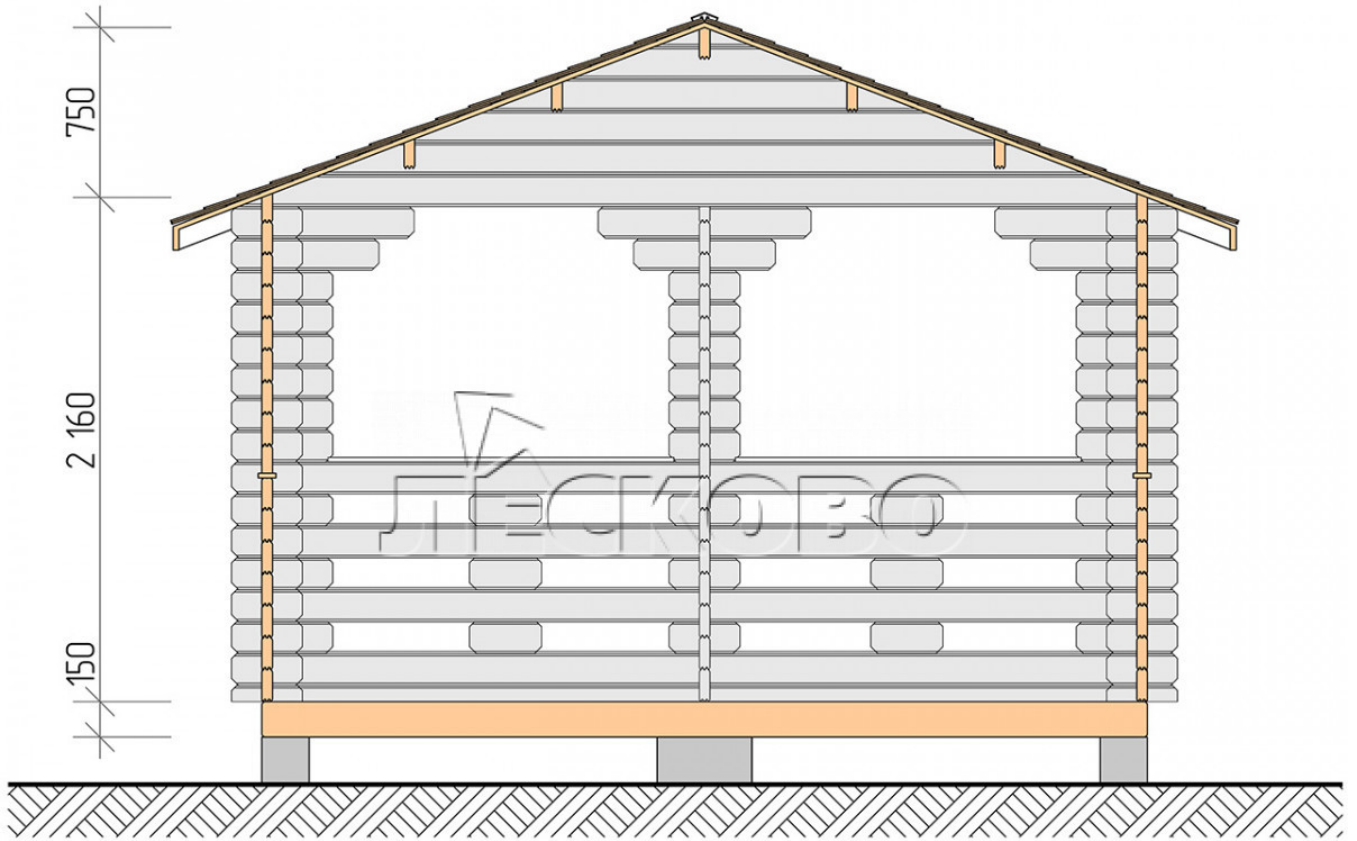

Pavillion "BS" serie 4x5.5

Projektanmessungen

4 × 5.5 / 19.3 m²

Hausset

2.631 €

Balken

45 MM

65 MM
+ 602 €

Projektplanung

4 000

5 500

18,84
M²

Разрез

Haus Kit

- Wall kit: mini-chamber drying chamber 44×145 mm with bowls for the project. The material of the tree is spruce, pine (GOST 8486). Humidity 12-14%. The height of the walls is 2.16 m;
- Logs, lower harness: board 45×145 mm chamber drying 10-12%;
- Floors: floorboard 35 mm, chamber drying;
- Ceiling: imitation of a bar 20×135 mm, chamber drying;
- Platbands: dry planed board 20×100 mm;
- Roof: shingles;