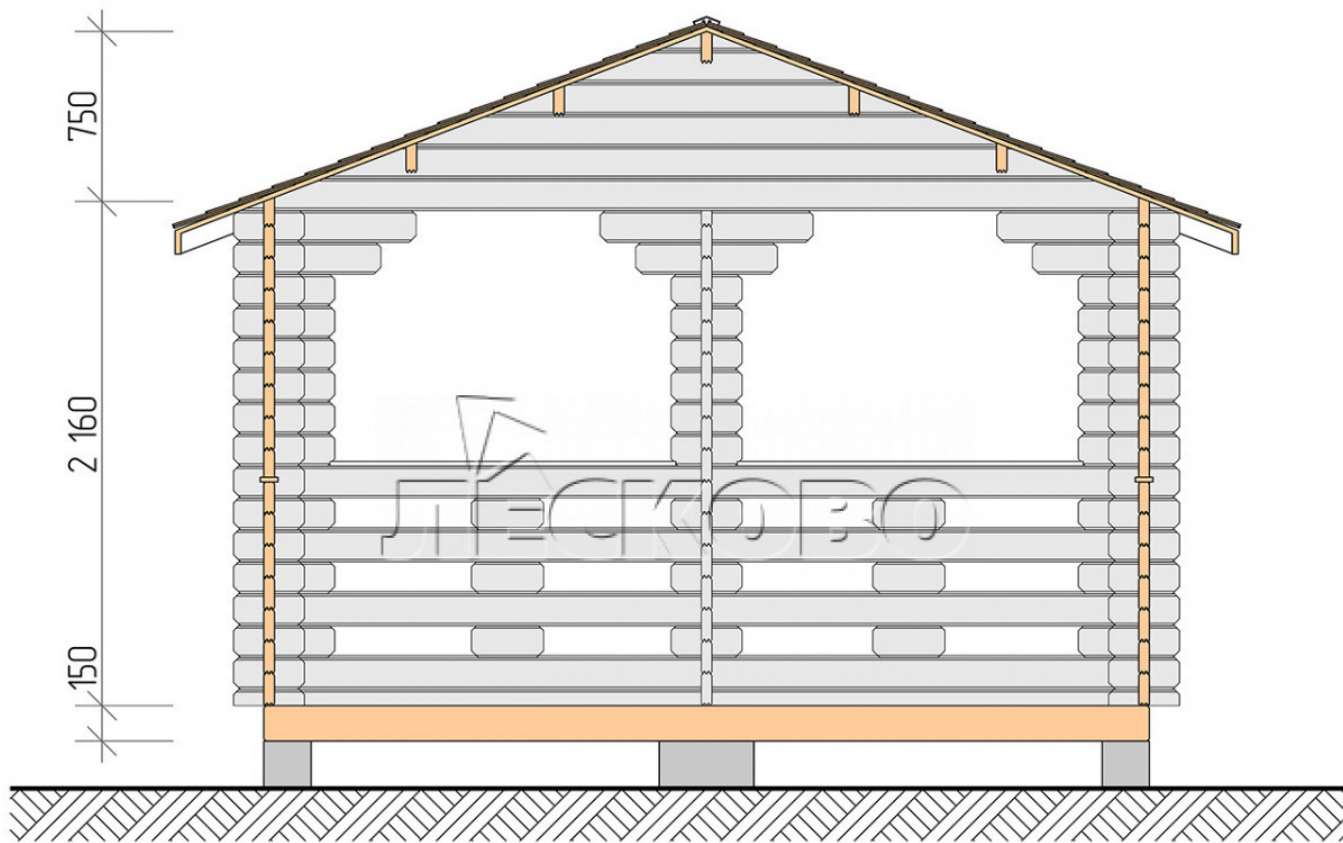

Pavillion "BS" serie 4x5.5

Projektabmessungen

4 × 5.5 / 19.3 m²

Hausset

3.051 €

Balken

45 mm

65 mm
+ 730 €

Projektplanung

4 000

5 500

18,84
M²

Разрез

Haus Kit

- Wall kit: mini-chamber drying chamber 44×145 mm with bowls for the project. The material of the tree is spruce, pine (GOST 8486). Humidity 12-14%. The height of the walls is 2.16 m;
- Logs, lower harness: board 45×145 mm chamber drying 10-12%;
- Floors: floorboard 35 mm, chamber drying;
- Ceiling: imitation of a bar 20×135 mm, chamber drying;
- Platbands: dry planed board 20×100 mm;
- Roof: shingles;