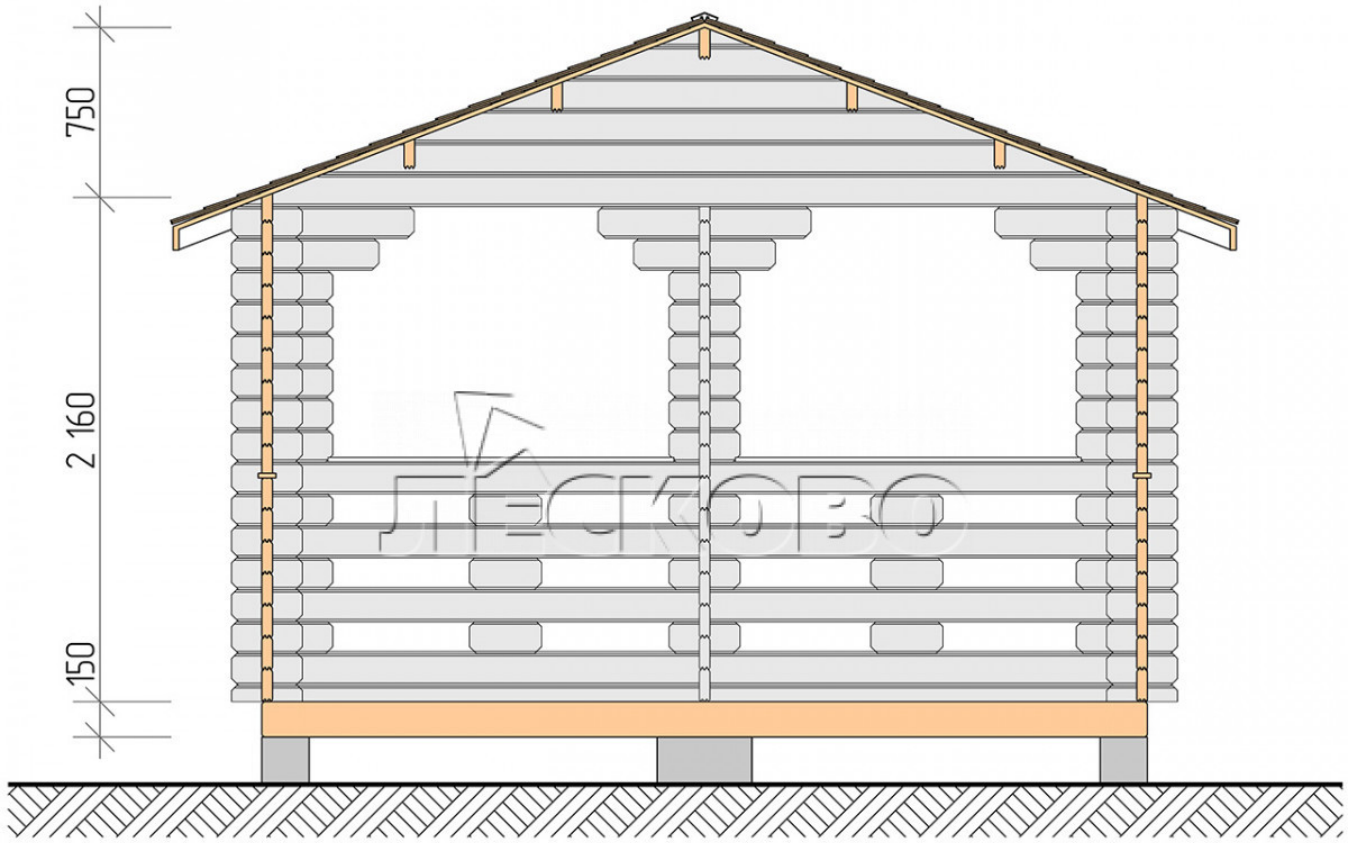

Pavillion "BS" serie 4x5.5

Projektanmessungen

4 × 5.5 / 19.3 m²

Hausset

2.537 €

Balken

45 mm

65 mm
+ 581 €

Projektplanung

4 000

5 500

18,84
M²

Разрез

Haus Kit

- Wall kit: mini-chamber drying chamber 44×145 mm with bowls for the project. The material of the tree is spruce, pine (GOST 8486). Humidity 12-14%. The height of the walls is 2.16 m;
- Logs, lower harness: board 45×145 mm chamber drying 10-12%;
- Floors: floorboard 35 mm, chamber drying;
- Ceiling: imitation of a bar 20×135 mm, chamber drying;
- Platbands: dry planed board 20×100 mm;
- Roof: shingles;