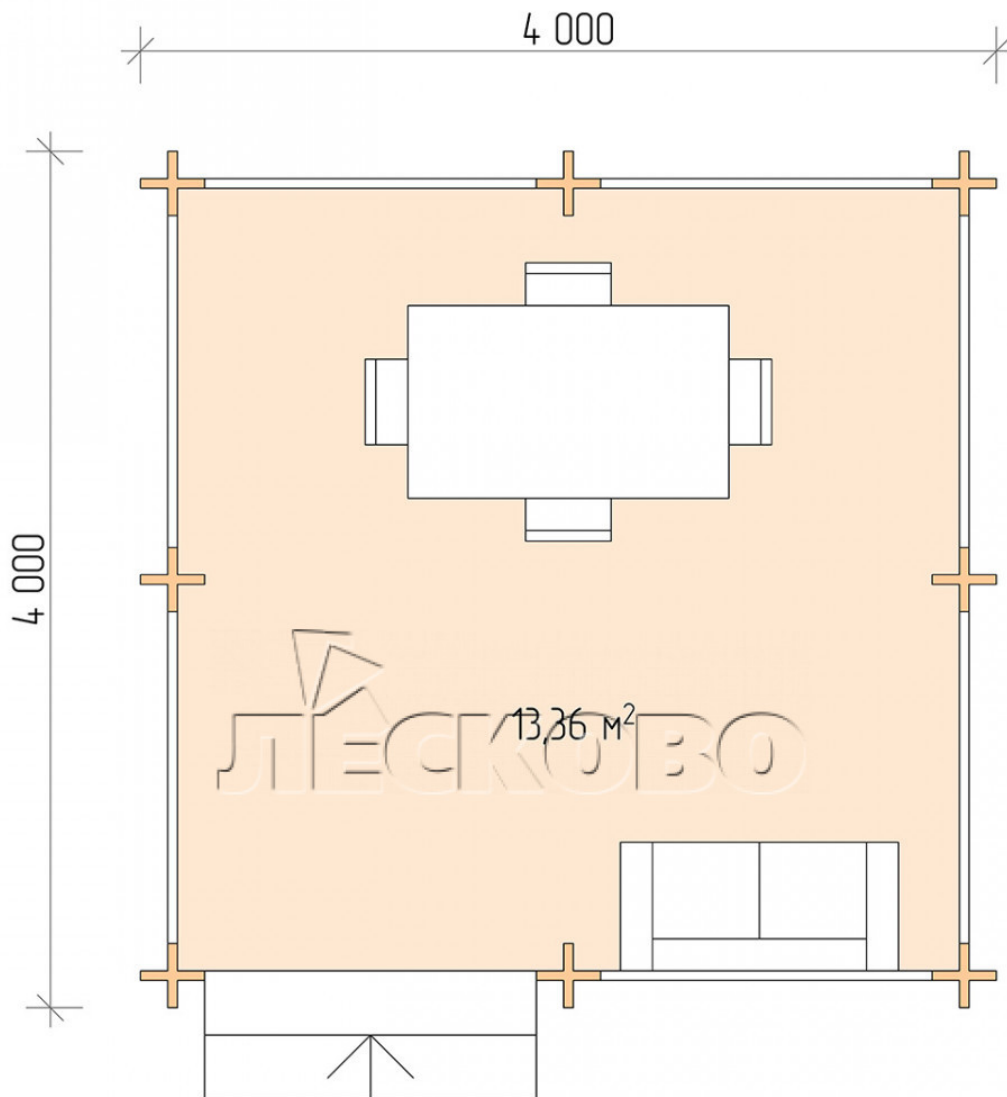

Pavillion "BS" serie 4x4

Projektabmessungen

4 × 4 / 13.7 m²

Hausset

1.937 €

Balken

45 MM

65 MM
+ 445 €

Projektplanung

4 000

4 000

Разрез

Haus Kit

- Wall kit: mini-chamber drying chamber 44 × 145 mm with bowls for the project. The material of the tree is spruce, pine (GOST 8486). Humidity 12-14%. The height of the walls is 2.16 m;
- Logs, lower harness: board 45 × 145 mm chamber drying 10-12%;
- Floors: floorboard 35 mm, chamber drying;
- Ceiling: imitation of a bar 20 × 135 mm, chamber drying;
- Platbands: dry planed board 20 × 100 mm;
- Roof: shingles;