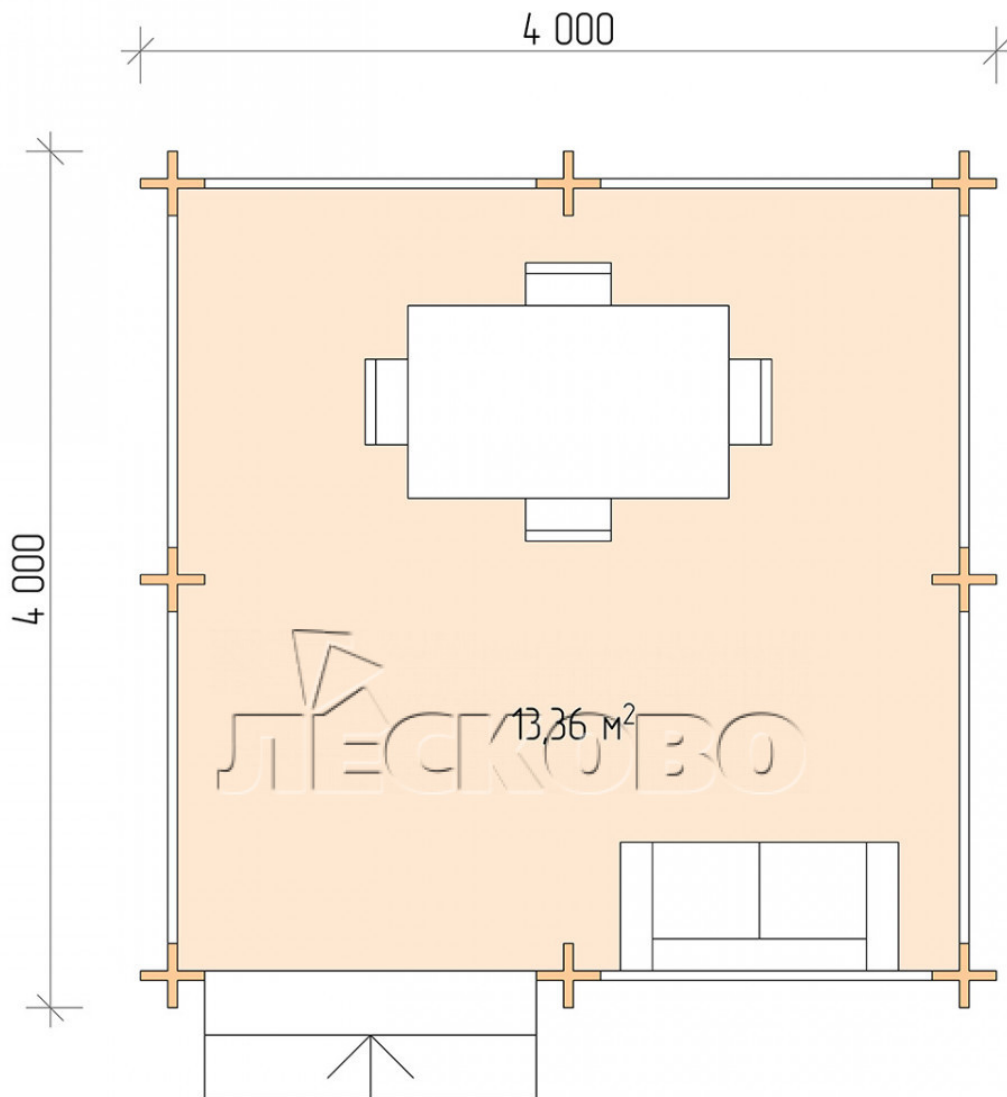

Pavillion "BS" serie 4x4

Projektabmessungen

4 × 4 / 13.7 m²

Hausset

2.365 €

Balken

45 MM

65 MM
+ 569 €

Projektplanung

4 000

4 000

Разрез

Haus Kit

- Wall kit: mini-chamber drying chamber 44 × 145 mm with bowls for the project. The material of the tree is spruce, pine (GOST 8486). Humidity 12-14%. The height of the walls is 2.16 m;
- Logs, lower harness: board 45 × 145 mm chamber drying 10-12%;
- Floors: floorboard 35 mm, chamber drying;
- Ceiling: imitation of a bar 20 × 135 mm, chamber drying;
- Platbands: dry planed board 20 × 100 mm;
- Roof: shingles;