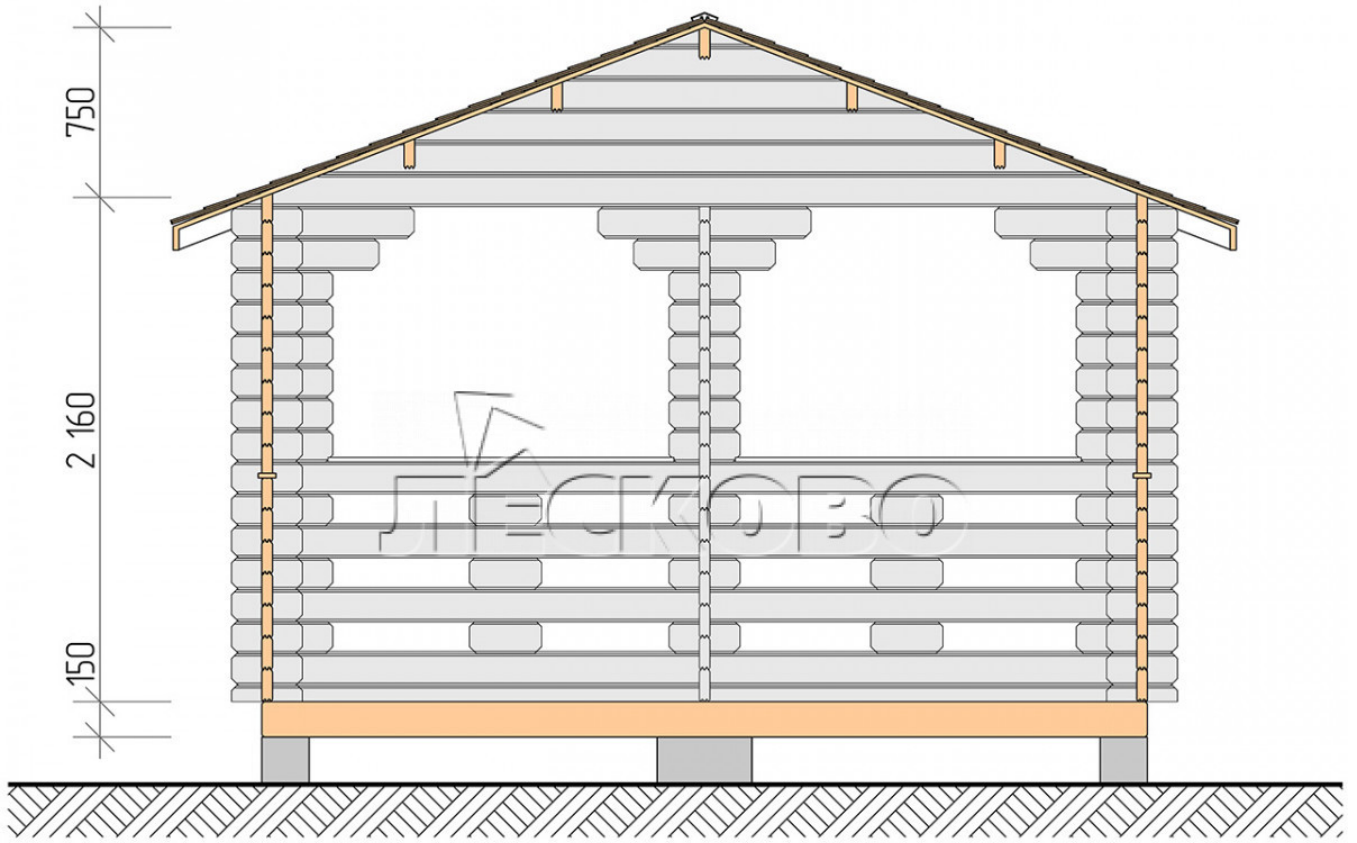

Pavillion "BS" serie 4x4

Projektabmessungen

4 × 4 / 13.7 m²

Hausset

2.365 €

Balken

45 MM

65 MM
+ 569 €

Projektplanung

4 000

4 000

Разрез

Haus Kit

- Wall kit: mini-chamber drying chamber 44 × 145 mm with bowls for the project. The material of the tree is spruce, pine (GOST 8486). Humidity 12-14%. The height of the walls is 2.16 m;
- Logs, lower harness: board 45 × 145 mm chamber drying 10-12%;
- Floors: floorboard 35 mm, chamber drying;
- Ceiling: imitation of a bar 20 × 135 mm, chamber drying;
- Platbands: dry planed board 20 × 100 mm;
- Roof: shingles;