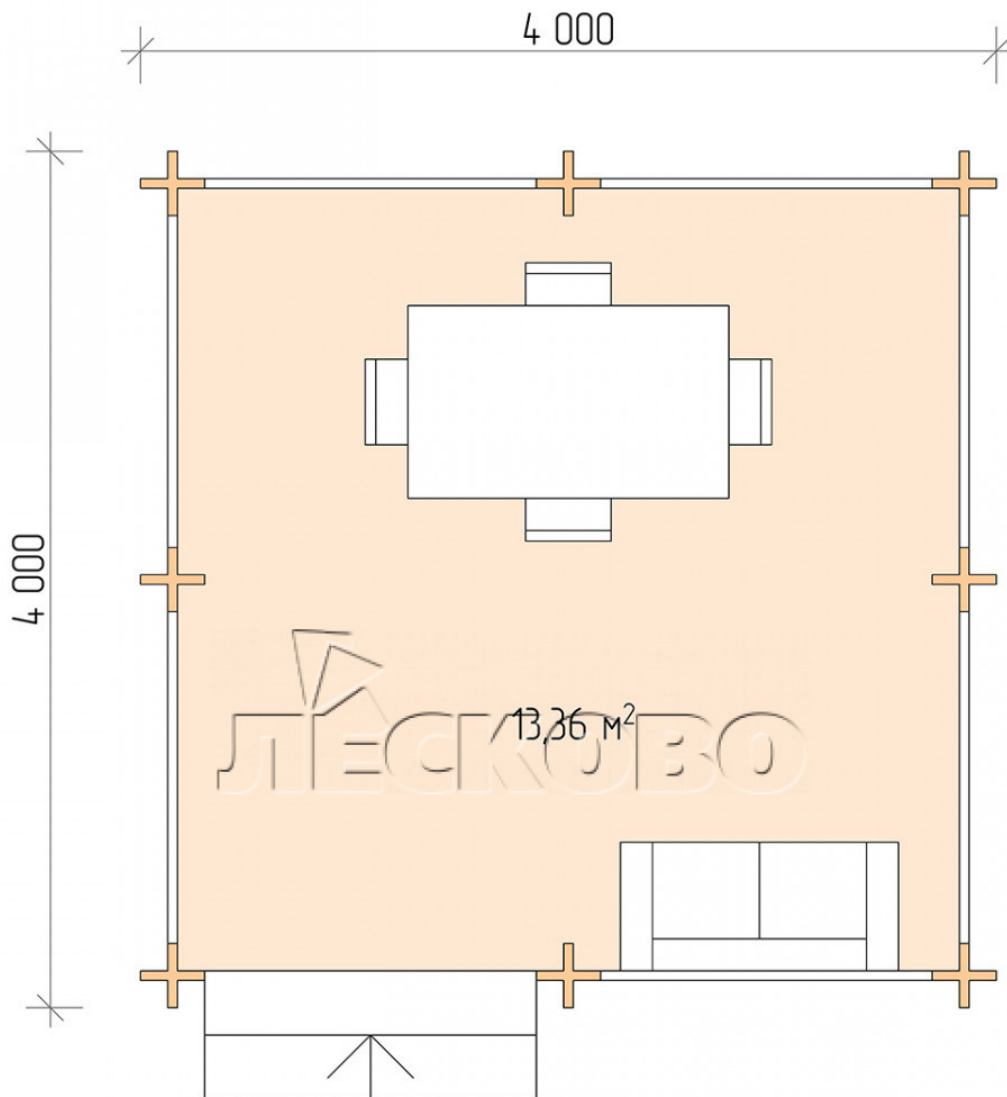

Pavillion "BS" serie 4x4

Projektabmessungen

4 × 4 / 13.7 m²

Hausset

2.039 €

Balken

45 MM

65 MM
+ 469 €

Projektplanung

4 000

4 000

Разрез

Haus Kit

- Wall kit: mini-chamber drying chamber 44 × 145 mm with bowls for the project. The material of the tree is spruce, pine (GOST 8486). Humidity 12-14%. The height of the walls is 2.16 m;
- Logs, lower harness: board 45 × 145 mm chamber drying 10-12%;
- Floors: floorboard 35 mm, chamber drying;
- Ceiling: imitation of a bar 20 × 135 mm, chamber drying;
- Platbands: dry planed board 20 × 100 mm;
- Roof: shingles;