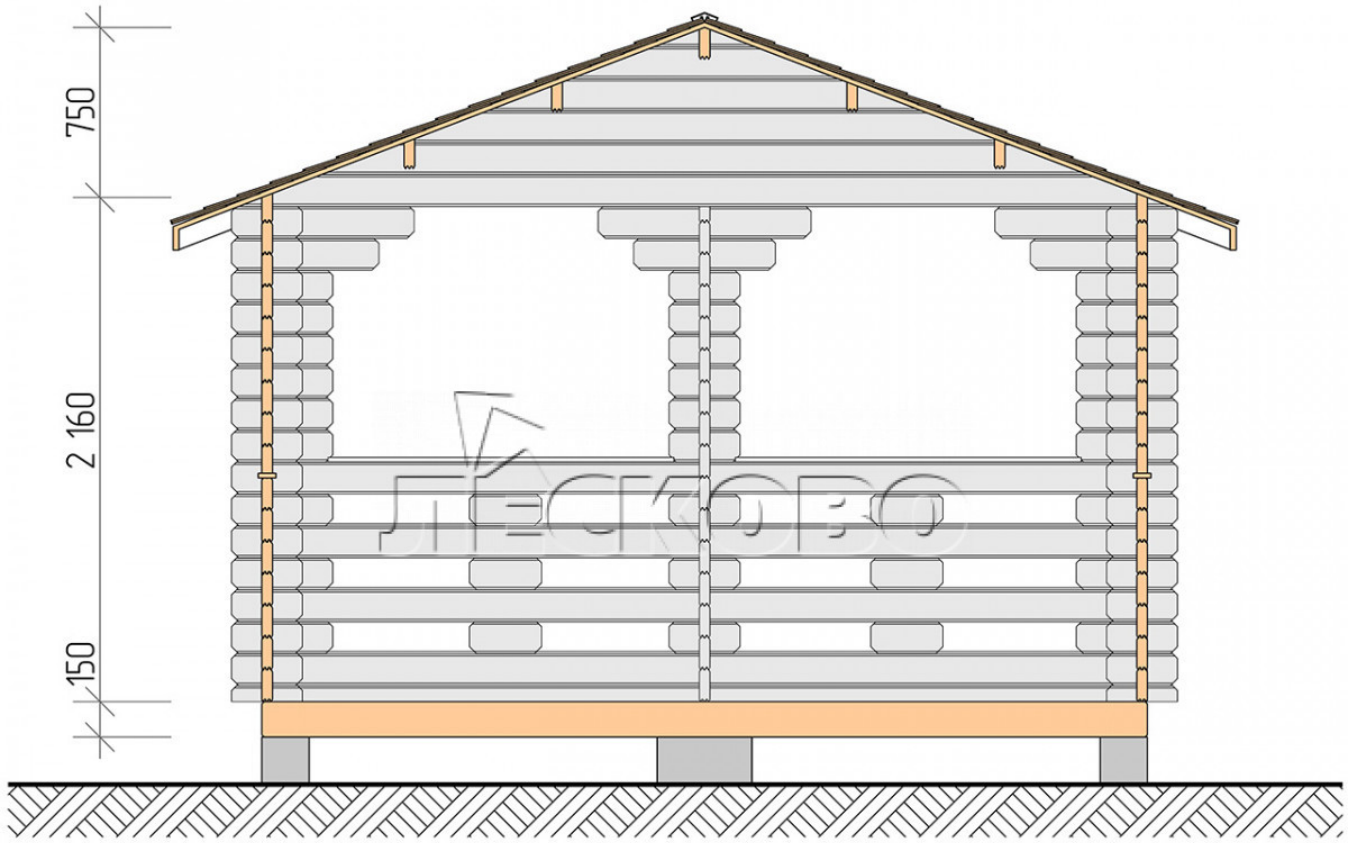

Pavillion "BS" serie 4x4

Projektabmessungen

4 × 4 / 13.7 m²

Hausset

1.937 €

Balken

45 MM

65 MM
+ 445 €

Projektplanung

4 000

4 000

Разрез

Haus Kit

- Wall kit: mini-chamber drying chamber 44 × 145 mm with bowls for the project. The material of the tree is spruce, pine (GOST 8486). Humidity 12-14%. The height of the walls is 2.16 m;
- Logs, lower harness: board 45 × 145 mm chamber drying 10-12%;
- Floors: floorboard 35 mm, chamber drying;
- Ceiling: imitation of a bar 20 × 135 mm, chamber drying;
- Platbands: dry planed board 20 × 100 mm;
- Roof: shingles;