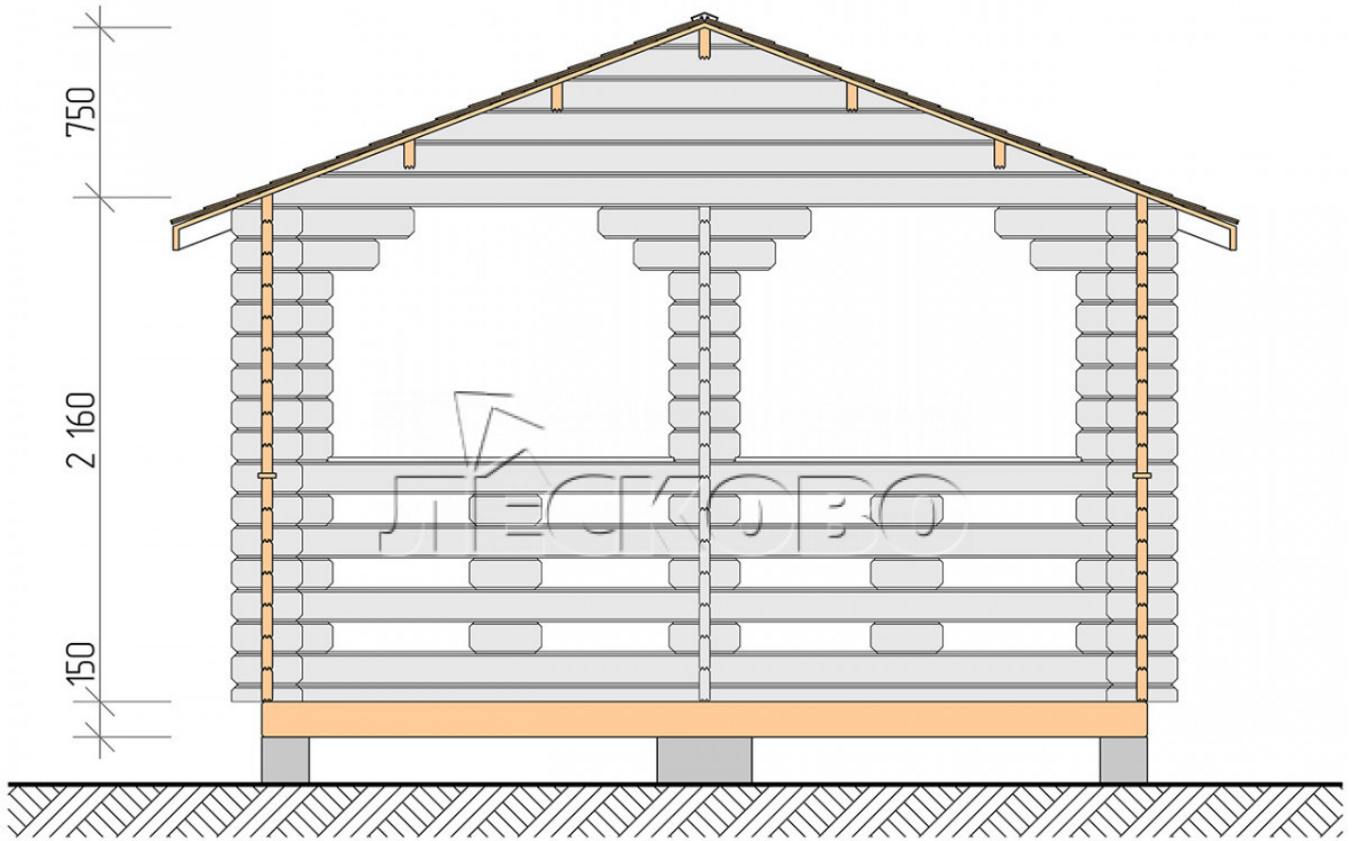

Pavillion "BS" serie 4x4

Projektabmessungen

4 × 4 / 13.7 m²

Hausset

2.039 €

Balken

45 MM

65 MM
+ 469 €

Projektplanung

4 000

4 000

Разрез

Haus Kit

- Wall kit: mini-chamber drying chamber 44 × 145 mm with bowls for the project. The material of the tree is spruce, pine (GOST 8486). Humidity 12-14%. The height of the walls is 2.16 m;
- Logs, lower harness: board 45 × 145 mm chamber drying 10-12%;
- Floors: floorboard 35 mm, chamber drying;
- Ceiling: imitation of a bar 20 × 135 mm, chamber drying;
- Platbands: dry planed board 20 × 100 mm;
- Roof: shingles;