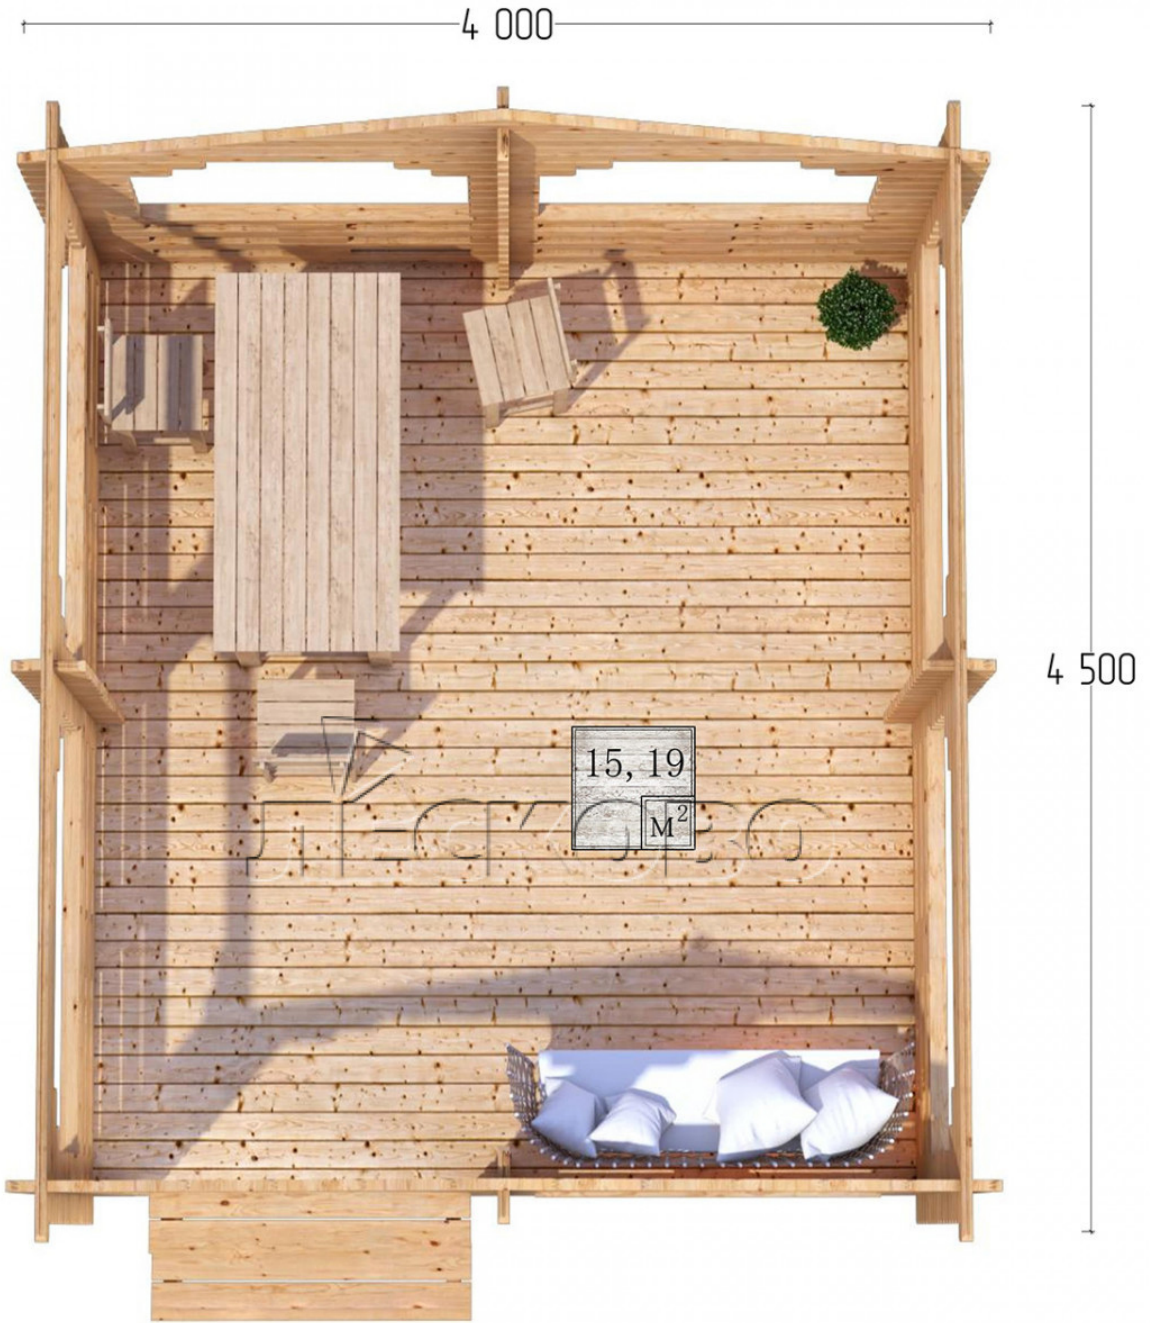

Pavillion "BS" series 4×4.5

Projektabmessungen

4 × 4.5 / 15.6 m²

Hausset

2.074 €

Balken

45 MM

65 MM
+ 464 €

Projektplanung

Разрез

Haus Kit

- Wall kit: mini-chamber drying chamber 44×145 mm with bowls for the project. The material of the tree is spruce, pine (GOST 8486). Humidity 12-14%. The height of the walls is 2.16 m;
- Logs, lower harness: board 45×145 mm chamber drying 10-12%;
- Floors: floorboard 35 mm, chamber drying;
- Ceiling: imitation of a bar 20×135 mm, chamber drying;
- Platbands: dry planed board 20×100 mm;
- Roof: shingles;