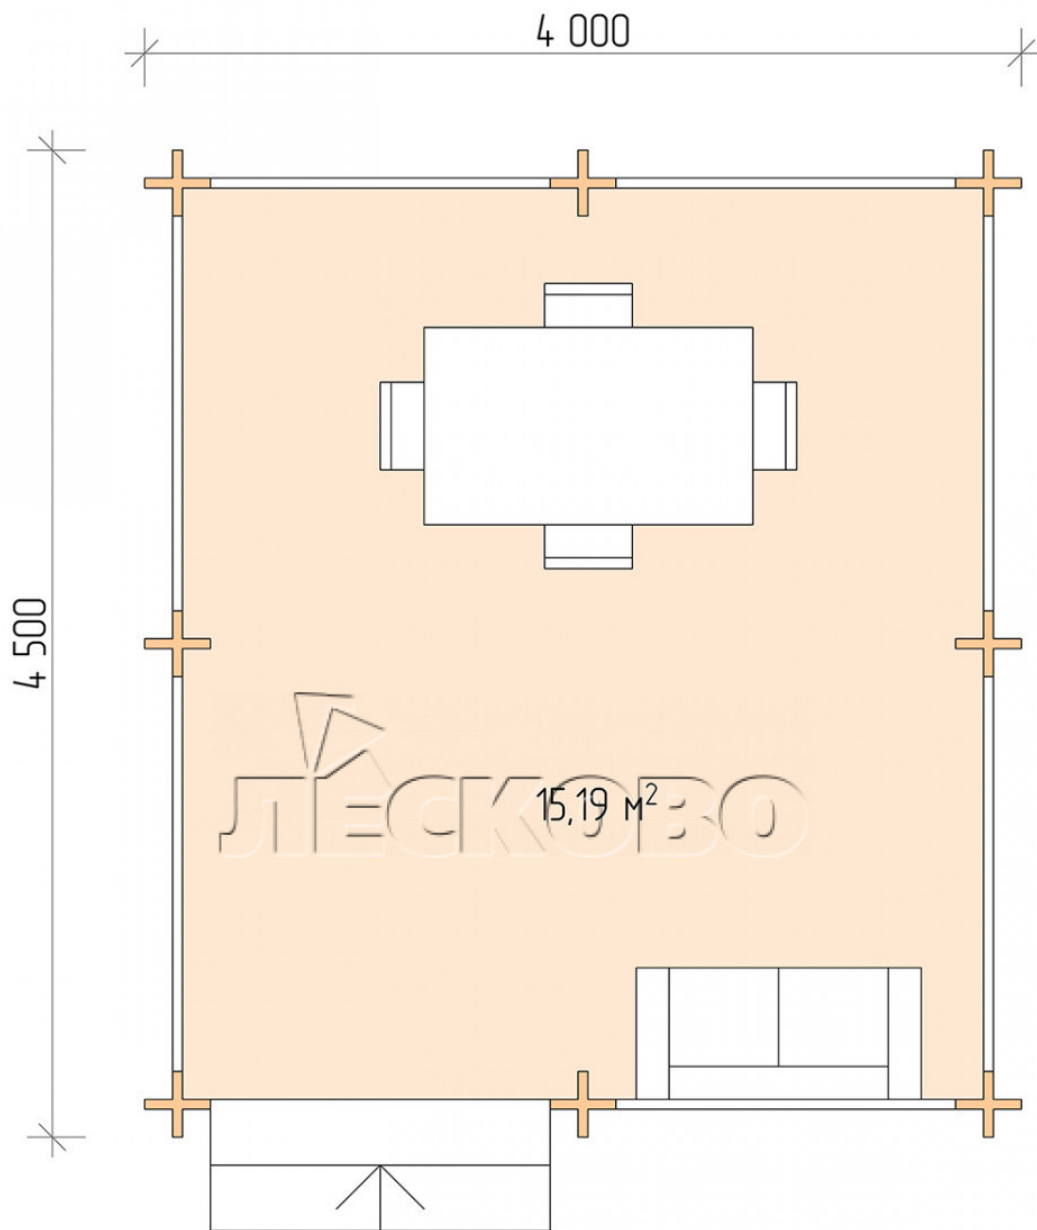

## Pavillion "BS" series 4×4.5

Projektabmessungen

4 × 4.5 / 15.6 m<sup>2</sup>

Hausset

**2.530 €**

# Разрез

## Haus Kit

- Wall kit: mini-chamber drying chamber  $44 \times 145$  mm with bowls for the project. The material of the tree is spruce, pine (GOST 8486). Humidity 12-14%. The height of the walls is 2.16 m;
- Logs, lower harness: board  $45 \times 145$  mm chamber drying 10-12%;
- Floors: floorboard 35 mm, chamber drying;
- Ceiling: imitation of a bar  $20 \times 135$  mm, chamber drying;
- Platbands: dry planed board  $20 \times 100$  mm;
- Roof: shingles;