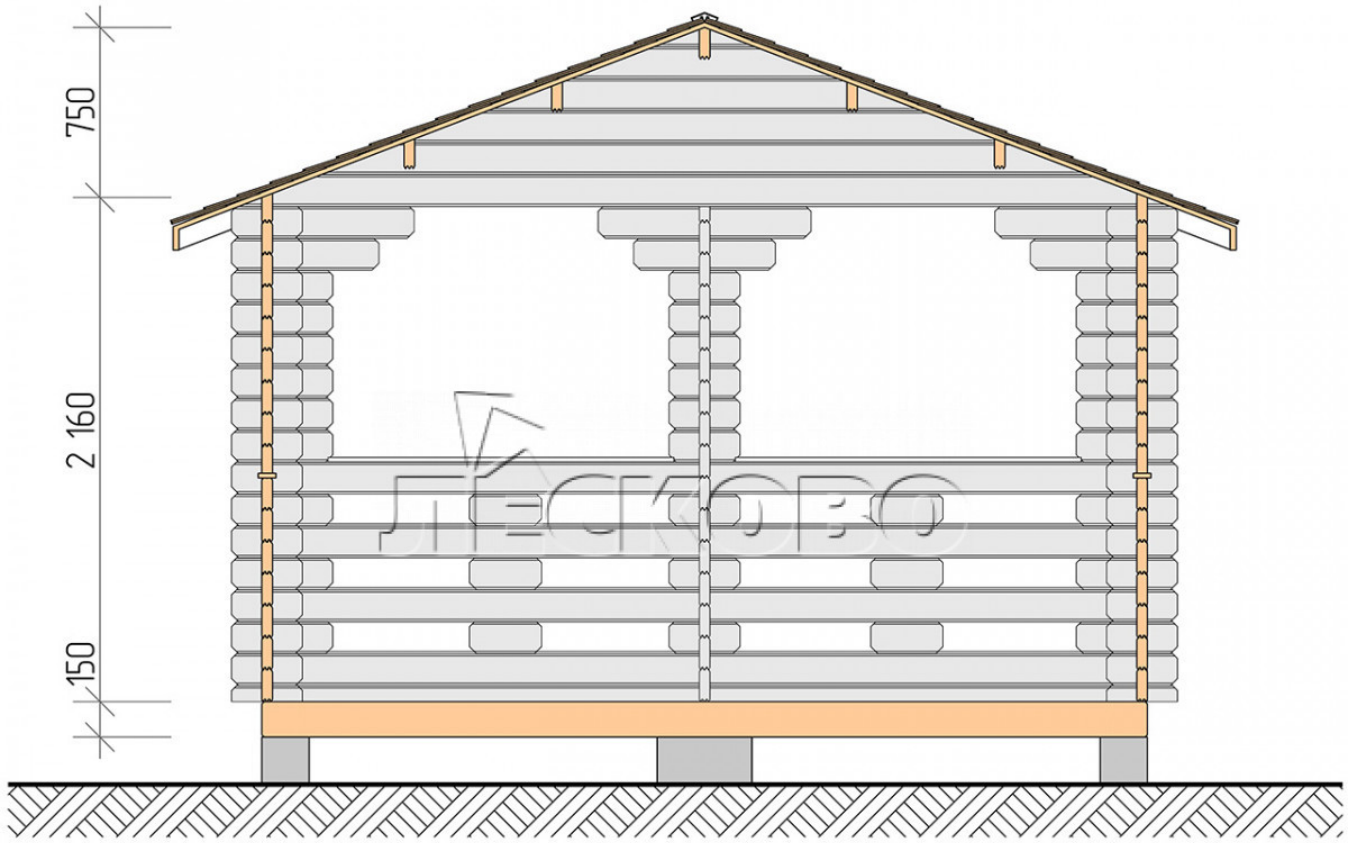

## Pavillion "BS" series 4×4.5

Projektabmessungen

4 × 4.5 / 15.6 m<sup>2</sup>

Hausset

**2.530 €**

# Разрез

## Haus Kit

- Wall kit: mini-chamber drying chamber  $44 \times 145$  mm with bowls for the project. The material of the tree is spruce, pine (GOST 8486). Humidity 12-14%. The height of the walls is 2.16 m;
- Logs, lower harness: board  $45 \times 145$  mm chamber drying 10-12%;
- Floors: floorboard 35 mm, chamber drying;
- Ceiling: imitation of a bar  $20 \times 135$  mm, chamber drying;
- Platbands: dry planed board  $20 \times 100$  mm;
- Roof: shingles;