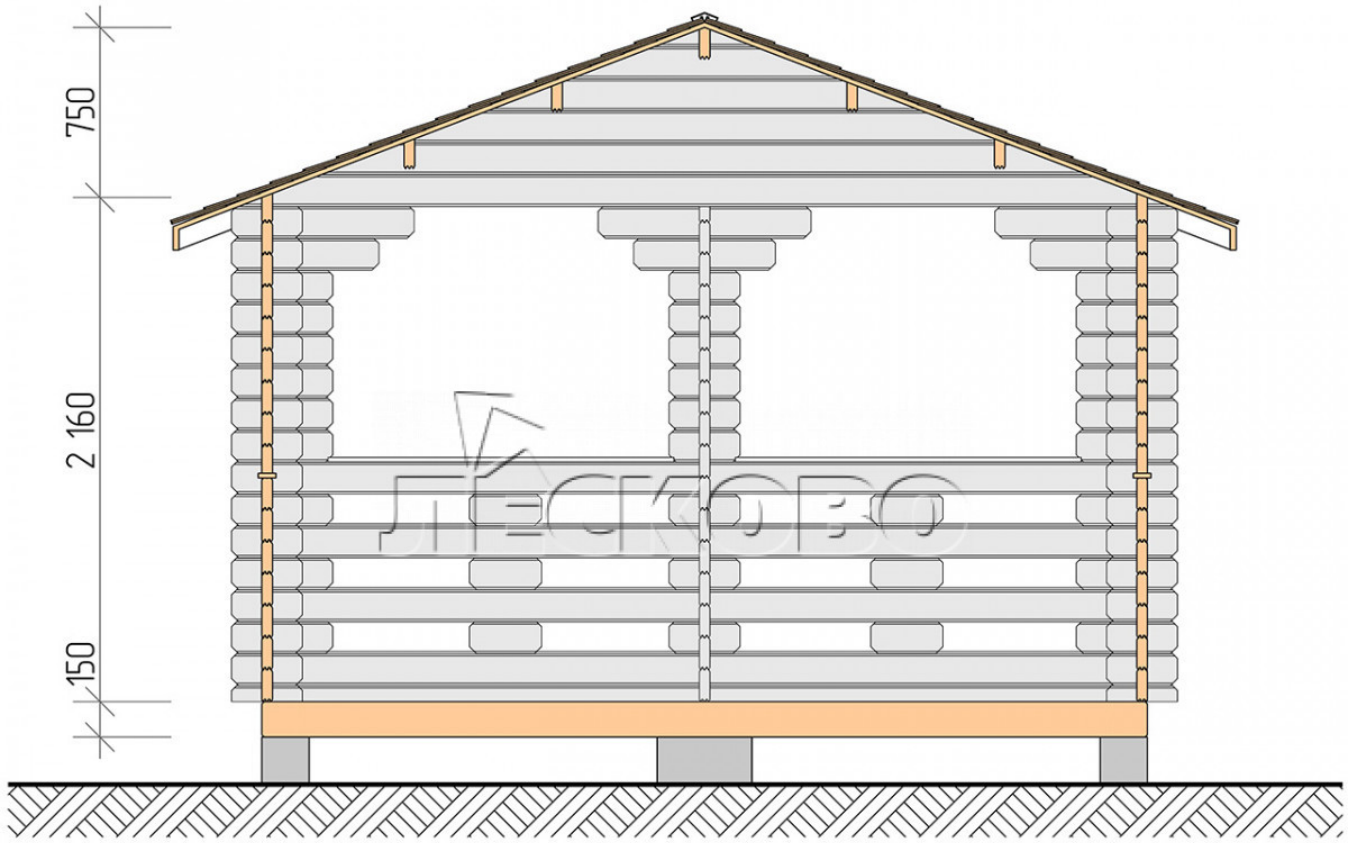

Pavillion "BS" series 4×4.5

Projektabmessungen

4 × 4.5 / 15.6 m²

Hausset

2.183 €

Balken

45 MM

65 MM
+ 488 €

Projektplanung

4 000

4 500

15,19
M²

Разрез

Haus Kit

- Wall kit: mini-chamber drying chamber 44 × 145 mm with bowls for the project. The material of the tree is spruce, pine (GOST 8486). Humidity 12-14%. The height of the walls is 2.16 m;
- Logs, lower harness: board 45 × 145 mm chamber drying 10-12%;
- Floors: floorboard 35 mm, chamber drying;
- Ceiling: imitation of a bar 20 × 135 mm, chamber drying;
- Platbands: dry planed board 20 × 100 mm;
- Roof: shingles;