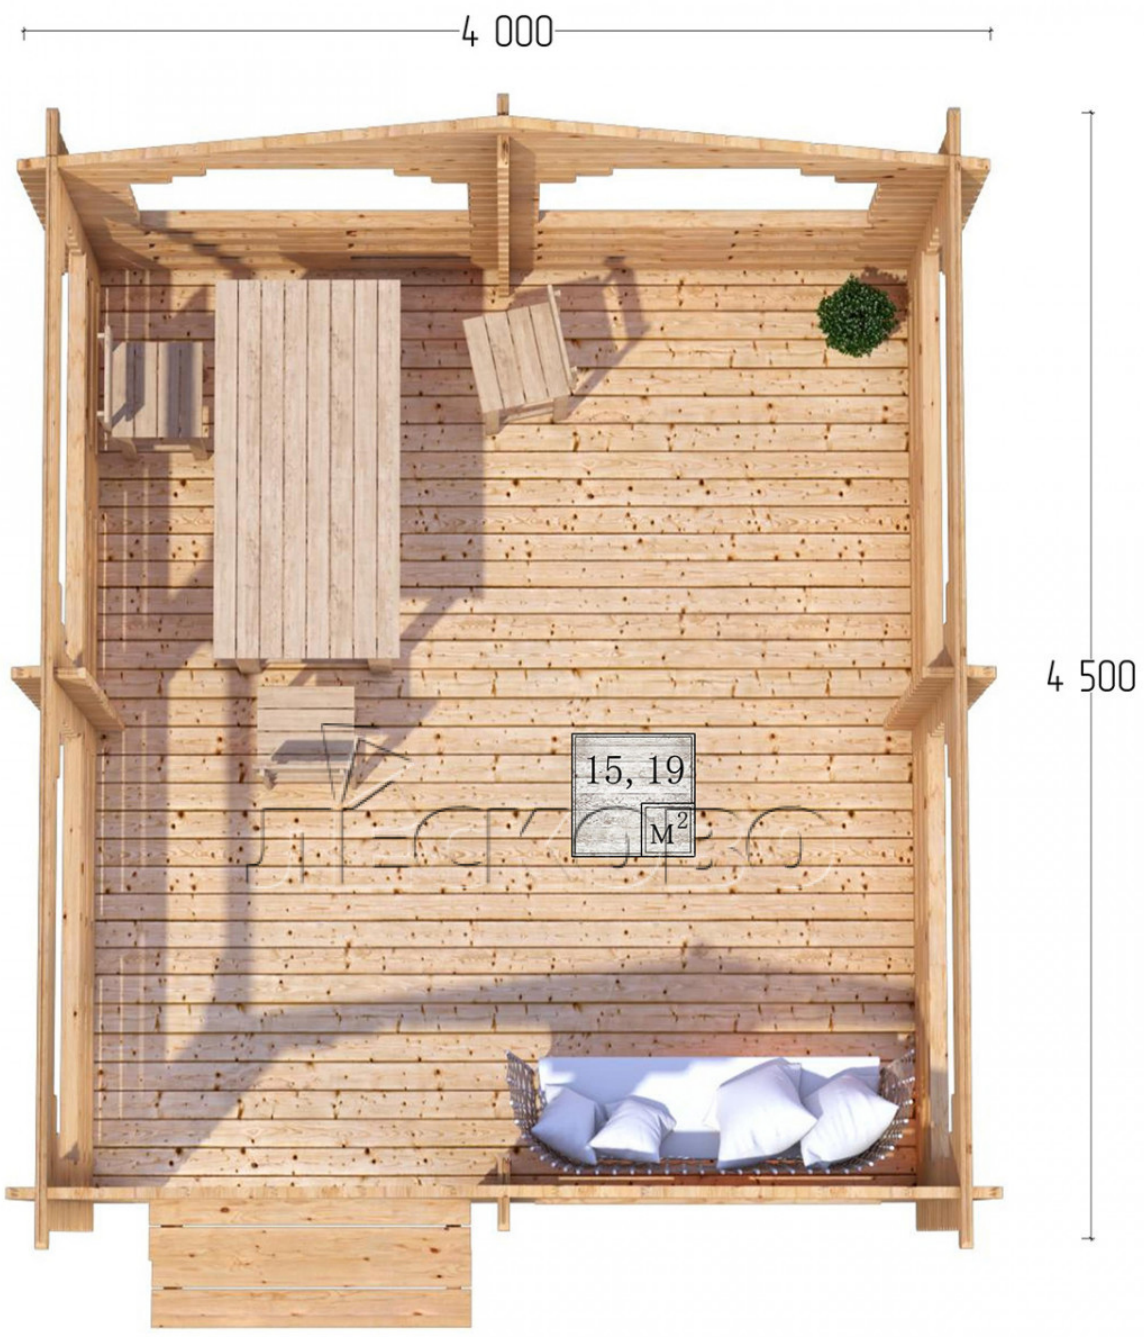

4 000

4 500

15,19
M²