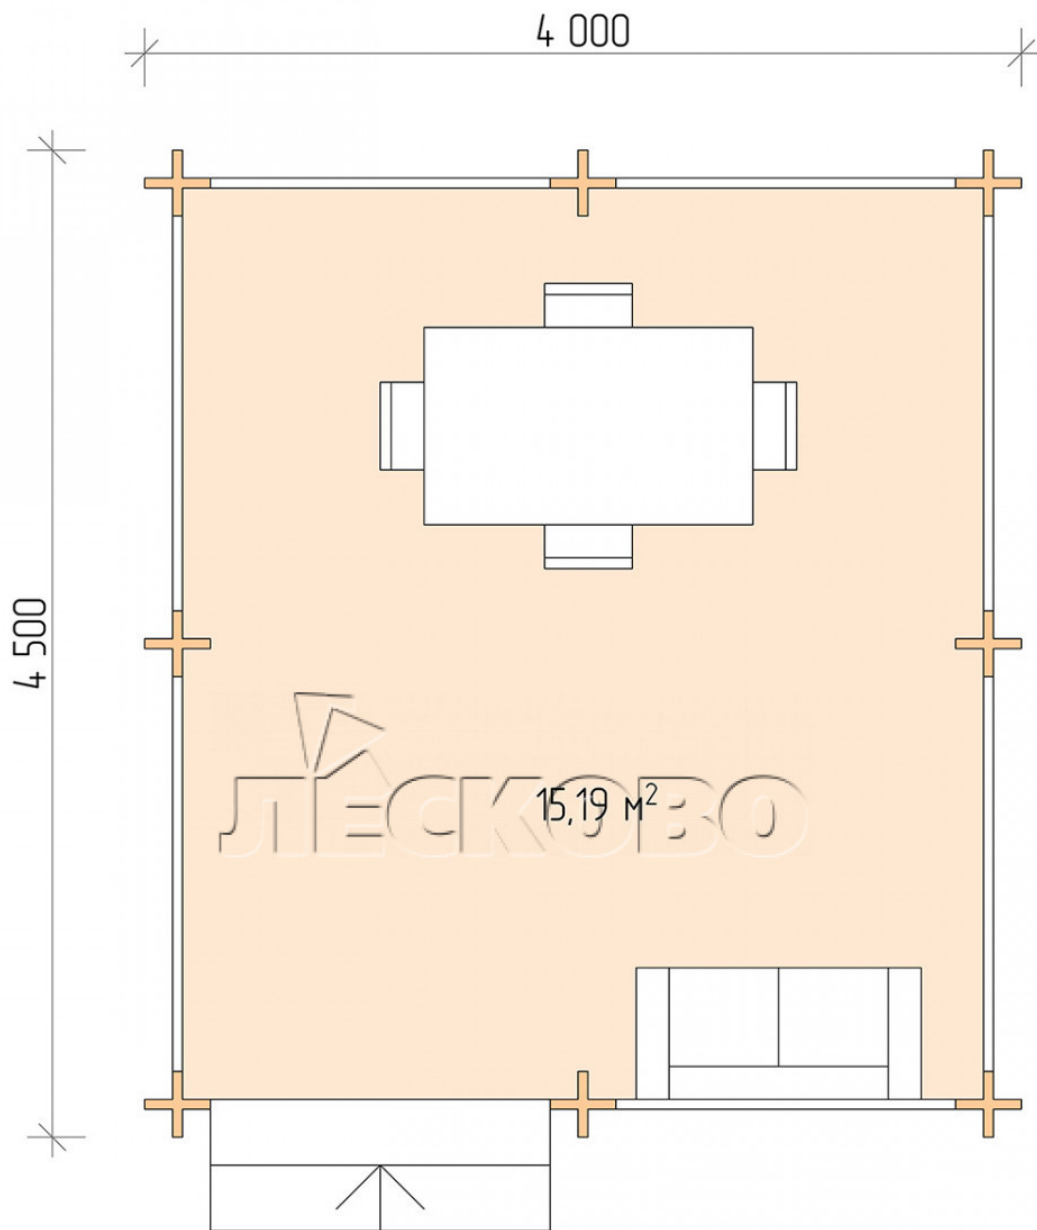

Pavillion "BS" series 4×4.5

Projektabmessungen

4 × 4.5 / 15.6 m²

Hausset

2.074 €

Balken

45 MM

65 MM
+ 464 €

Projektplanung

Разрез

Haus Kit

- Wall kit: mini-chamber drying chamber 44×145 mm with bowls for the project. The material of the tree is spruce, pine (GOST 8486). Humidity 12-14%. The height of the walls is 2.16 m;
- Logs, lower harness: board 45×145 mm chamber drying 10-12%;
- Floors: floorboard 35 mm, chamber drying;
- Ceiling: imitation of a bar 20×135 mm, chamber drying;
- Platbands: dry planed board 20×100 mm;
- Roof: shingles;