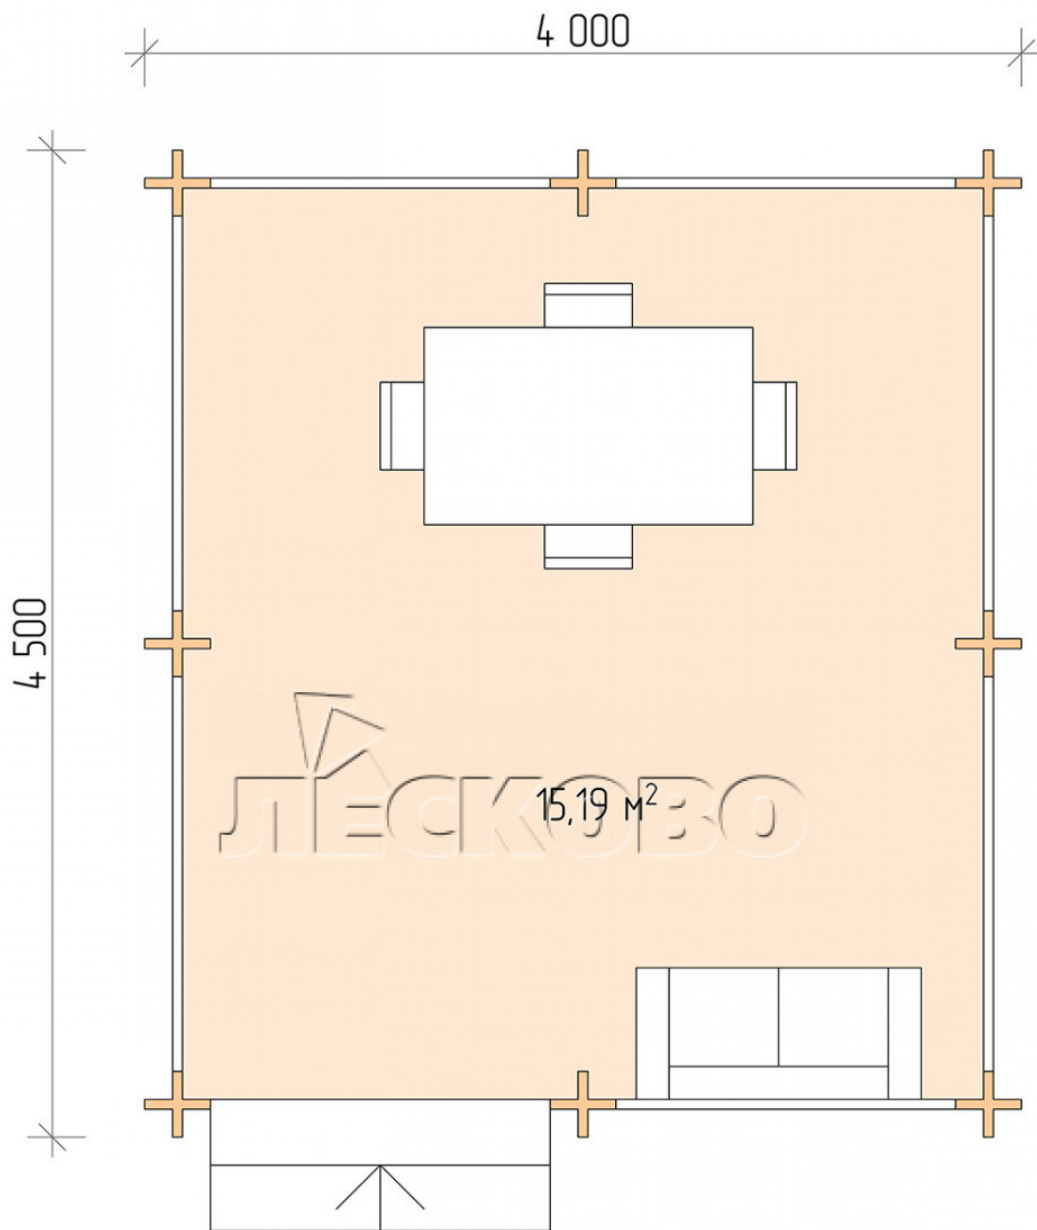

Pavillion "BS" series 4×4.5

Projektabmessungen

4 × 4.5 / 15.6 m²

Hausset

2.183 €

Balken

45 MM

65 MM
+ 488 €

Projektplanung

4 000

4 500

15,19
M²

Разрез

Haus Kit

- Wall kit: mini-chamber drying chamber 44 × 145 mm with bowls for the project. The material of the tree is spruce, pine (GOST 8486). Humidity 12-14%. The height of the walls is 2.16 m;
- Logs, lower harness: board 45 × 145 mm chamber drying 10-12%;
- Floors: floorboard 35 mm, chamber drying;
- Ceiling: imitation of a bar 20 × 135 mm, chamber drying;
- Platbands: dry planed board 20 × 100 mm;
- Roof: shingles;

- Skirting board 35 mm.

+7 (4942) 499-770

156014, г. Кострома, ул. Базовая, д. 8