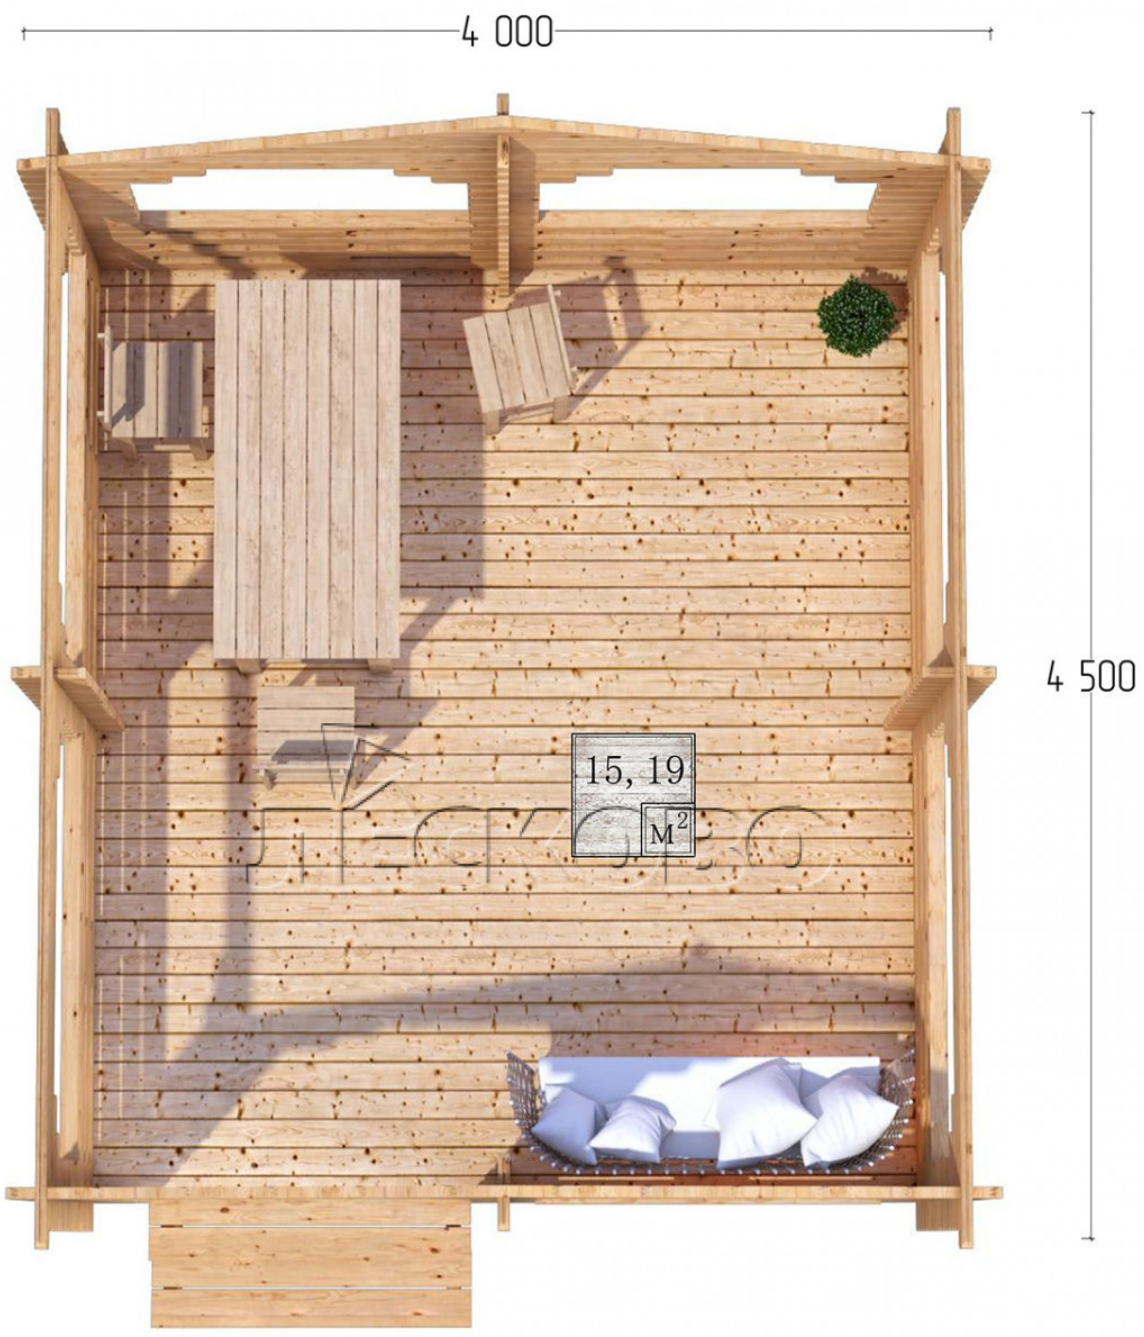

Pavillion "BS" series 4×4.5

Projektabmessungen

4 × 4.5 / 15.6 m²

Hausset

2.183 €

Balken

45 MM

65 MM
+ 488 €

Projektplanung

4 000

4 500

15,19
M²

Разрез

Haus Kit

- Wall kit: mini-chamber drying chamber 44 × 145 mm with bowls for the project. The material of the tree is spruce, pine (GOST 8486). Humidity 12-14%. The height of the walls is 2.16 m;
- Logs, lower harness: board 45 × 145 mm chamber drying 10-12%;
- Floors: floorboard 35 mm, chamber drying;
- Ceiling: imitation of a bar 20 × 135 mm, chamber drying;
- Platbands: dry planed board 20 × 100 mm;
- Roof: shingles;