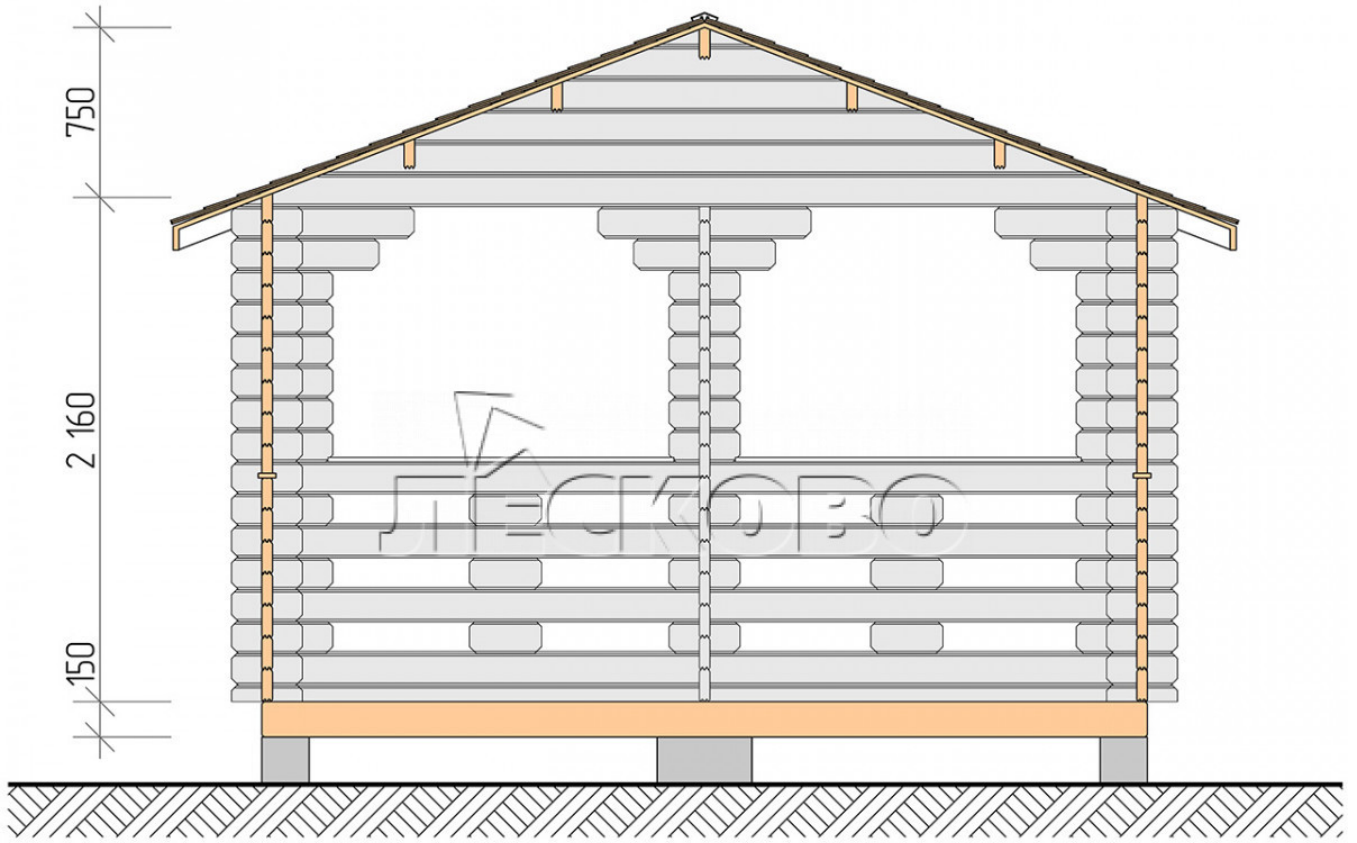

Pavillion "BS" series 4×4.5

Projektabmessungen

4 × 4.5 / 15.6 m²

Hausset

2.074 €

Balken

45 MM

65 MM
+ 464 €

Projektplanung

Разрез

Haus Kit

- Wall kit: mini-chamber drying chamber 44×145 mm with bowls for the project. The material of the tree is spruce, pine (GOST 8486). Humidity 12-14%. The height of the walls is 2.16 m;
- Logs, lower harness: board 45×145 mm chamber drying 10-12%;
- Floors: floorboard 35 mm, chamber drying;
- Ceiling: imitation of a bar 20×135 mm, chamber drying;
- Platbands: dry planed board 20×100 mm;
- Roof: shingles;