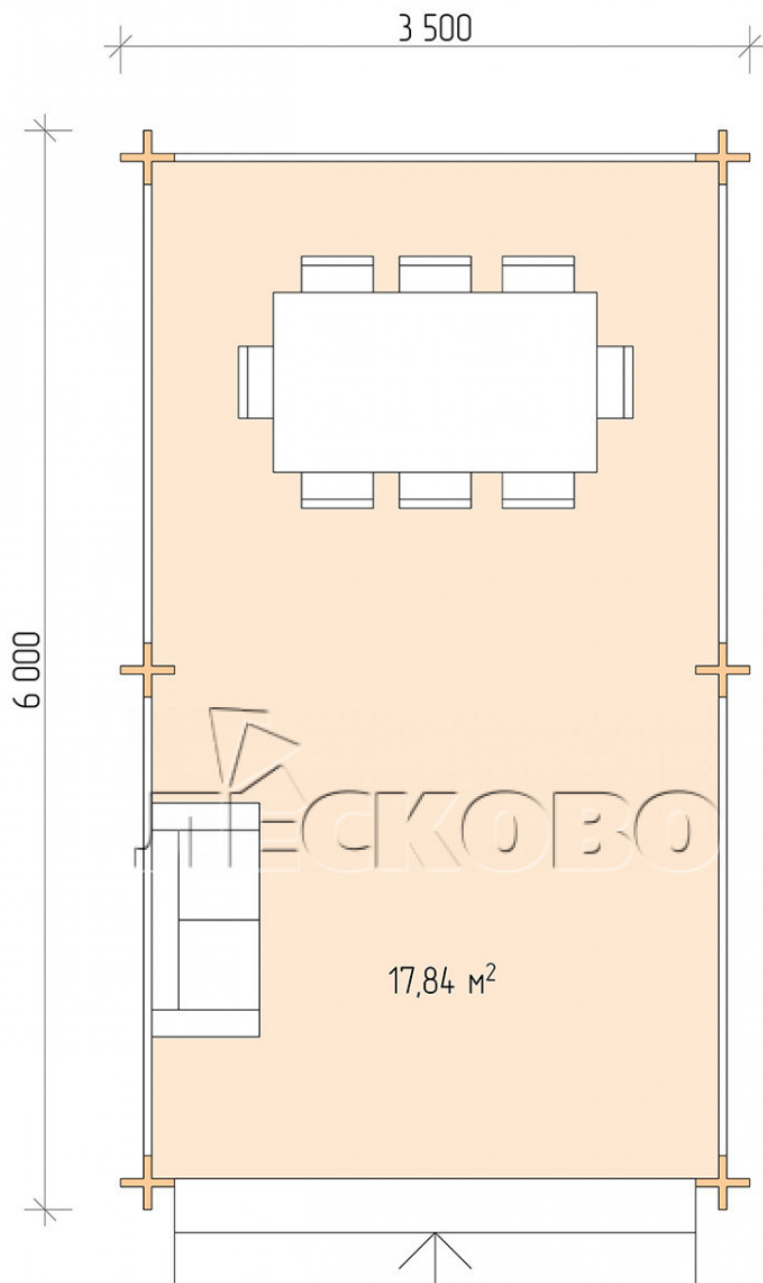

Pavillion "BS" serie 3.5×6

Projektabmessungen

3.5 × 6 / 18.2 m²

Hausset

2.145 €

Balken

45 mm

65 mm
+ 409 €

Projektplanung

3 500

6 000

Разрез

Haus Kit

- Wall kit: mini-chamber drying chamber 44×145 mm with bowls for the project. The material of the tree is spruce, pine (GOST 8486). Humidity 12-14%. The height of the walls is 2.16 m;
- Logs, lower harness: board 45×145 mm chamber drying 10-12%;
- Floors: floorboard 35 mm, chamber drying;
- Ceiling: imitation of a bar 20×135 mm, chamber drying;
- Platbands: dry planed board 20×100 mm;
- Roof: shingles;

- Skirting board 35 mm.

+7 (4942) 499-770

156014, г. Кострома, ул. Базовая, д. 8