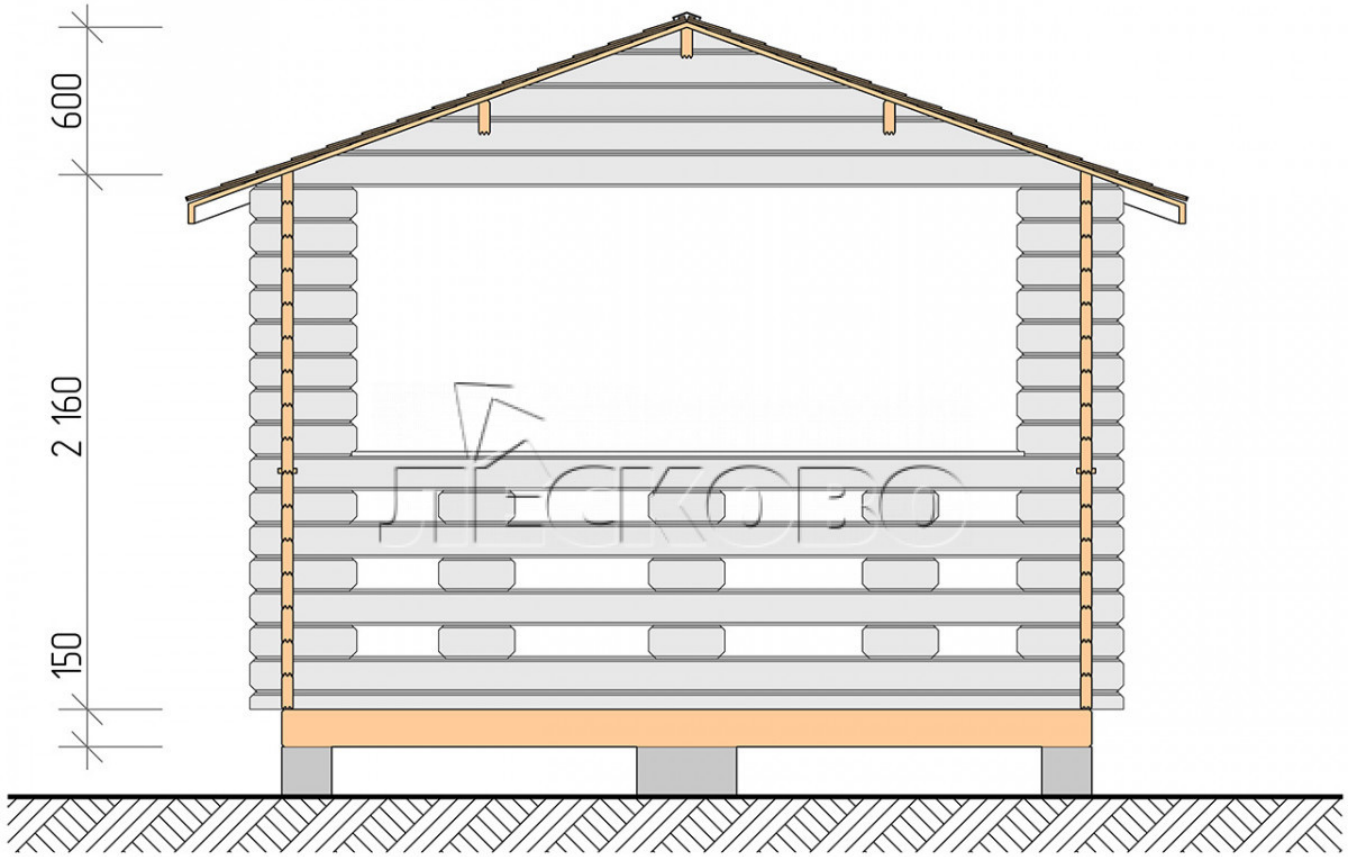

Pavillion "BS" serie 3.5×6

Projektanmessungen

3.5 × 6 / 18.2 m²

Hausset

2.603 €

Balken

45 mm

65 mm
+ 523 €

Projektplanung

3 500

6 000

Разрез

Haus Kit

- Wall kit: mini-chamber drying chamber 44×145 mm with bowls for the project. The material of the tree is spruce, pine (GOST 8486). Humidity 12-14%. The height of the walls is 2.16 m;
- Logs, lower harness: board 45×145 mm chamber drying 10-12%;
- Floors: floorboard 35 mm, chamber drying;
- Ceiling: imitation of a bar 20×135 mm, chamber drying;
- Platbands: dry planed board 20×100 mm;
- Roof: shingles;