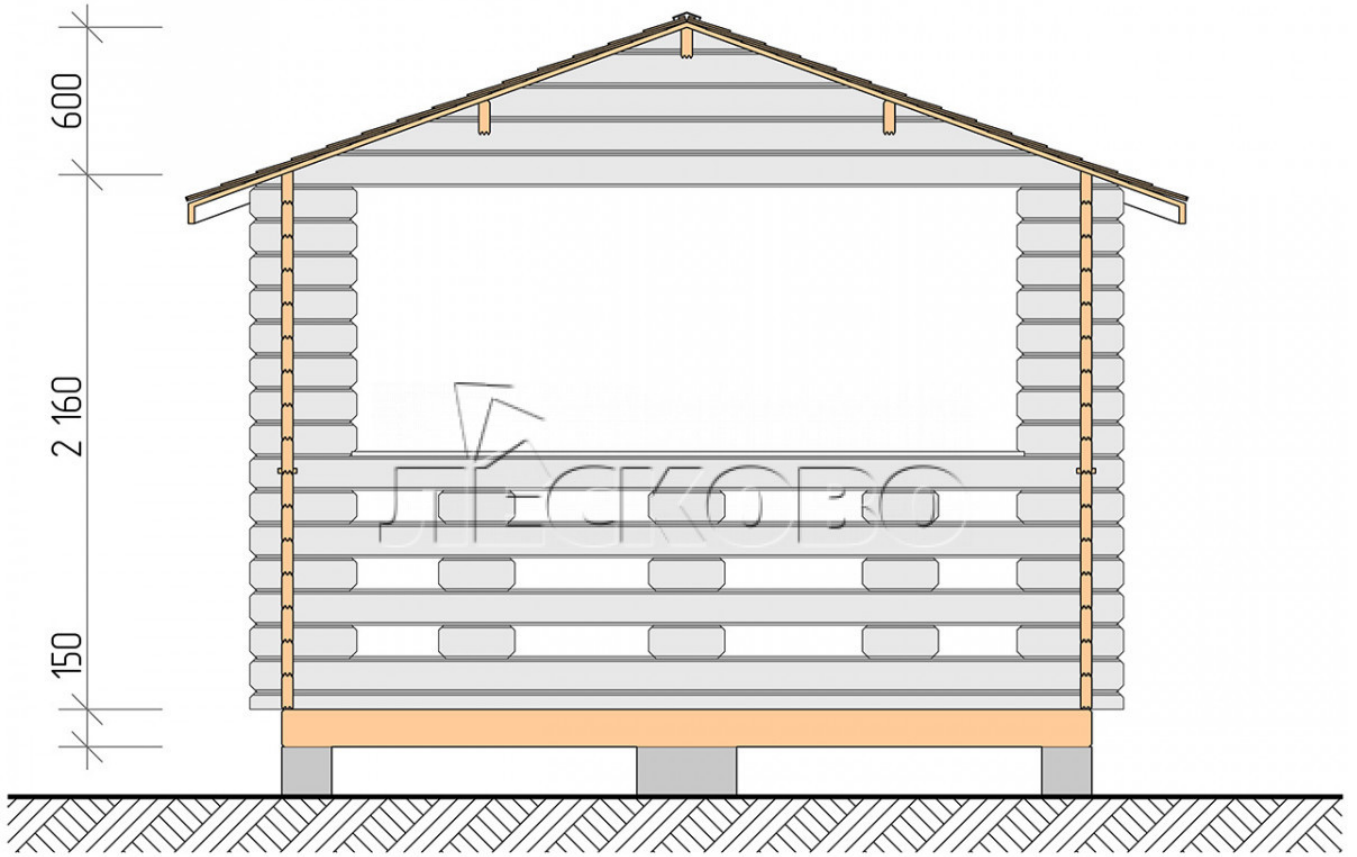

Pavillion "BS" serie 3.5×6

Projektabmessungen

3.5 × 6 / 18.2 m²

Hausset

2.145 €

Balken

45 mm

65 mm
+ 409 €

Projektplanung

3 500

6 000

Разрез

Haus Kit

- Wall kit: mini-chamber drying chamber 44×145 mm with bowls for the project. The material of the tree is spruce, pine (GOST 8486). Humidity 12-14%. The height of the walls is 2.16 m;
- Logs, lower harness: board 45×145 mm chamber drying 10-12%;
- Floors: floorboard 35 mm, chamber drying;
- Ceiling: imitation of a bar 20×135 mm, chamber drying;
- Platbands: dry planed board 20×100 mm;
- Roof: shingles;