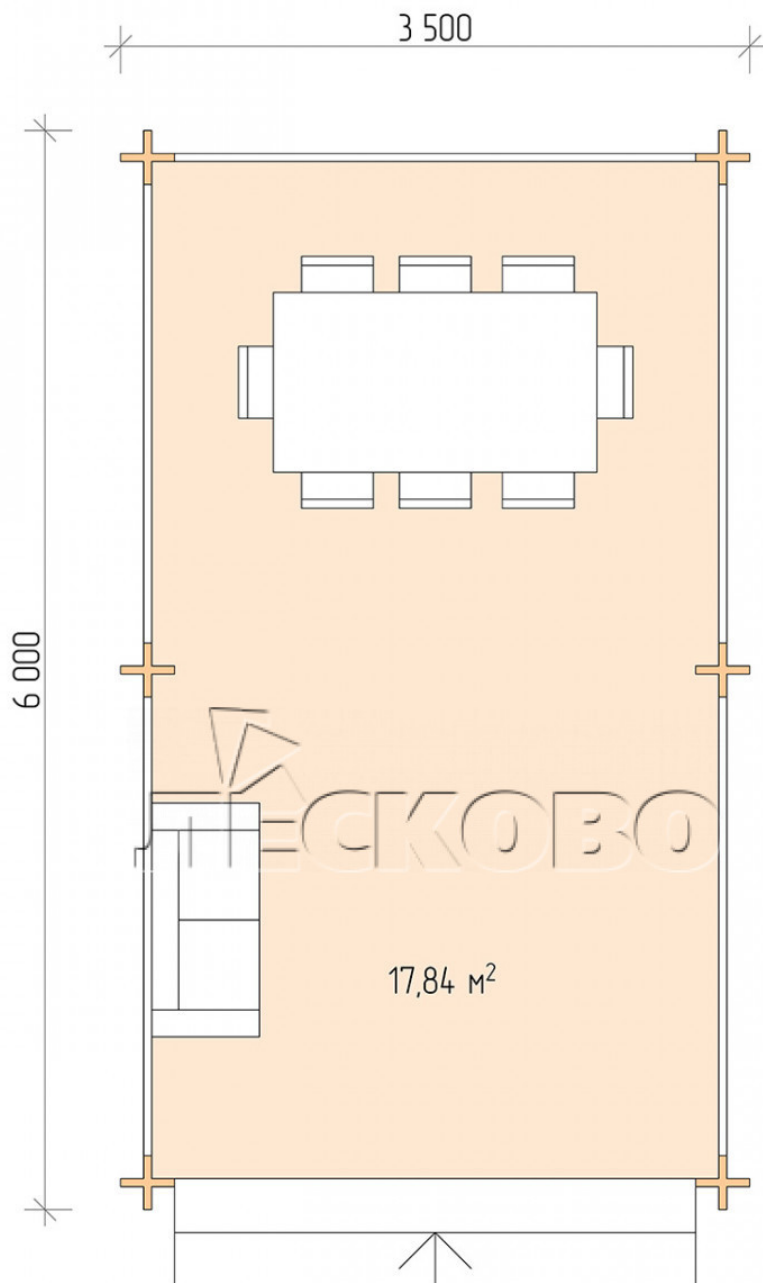

Pavillion "BS" serie 3.5×6

Projektabmessungen

3.5 × 6 / 18.2 m²

Hausset

2.258 €

Balken

45 mm

65 mm
+ 431 €

Projektplanung

3 500

6 000

Разрез

Haus Kit

- Wall kit: mini-chamber drying chamber 44 × 145 mm with bowls for the project. The material of the tree is spruce, pine (GOST 8486). Humidity 12-14%. The height of the walls is 2.16 m;
- Logs, lower harness: board 45 × 145 mm chamber drying 10-12%;
- Floors: floorboard 35 mm, chamber drying;
- Ceiling: imitation of a bar 20 × 135 mm, chamber drying;
- Platbands: dry planed board 20 × 100 mm;
- Roof: shingles;

- Skirting board 35 mm.

+7 (4942) 499-770

156014, г. Кострома, ул. Базовая, д. 8