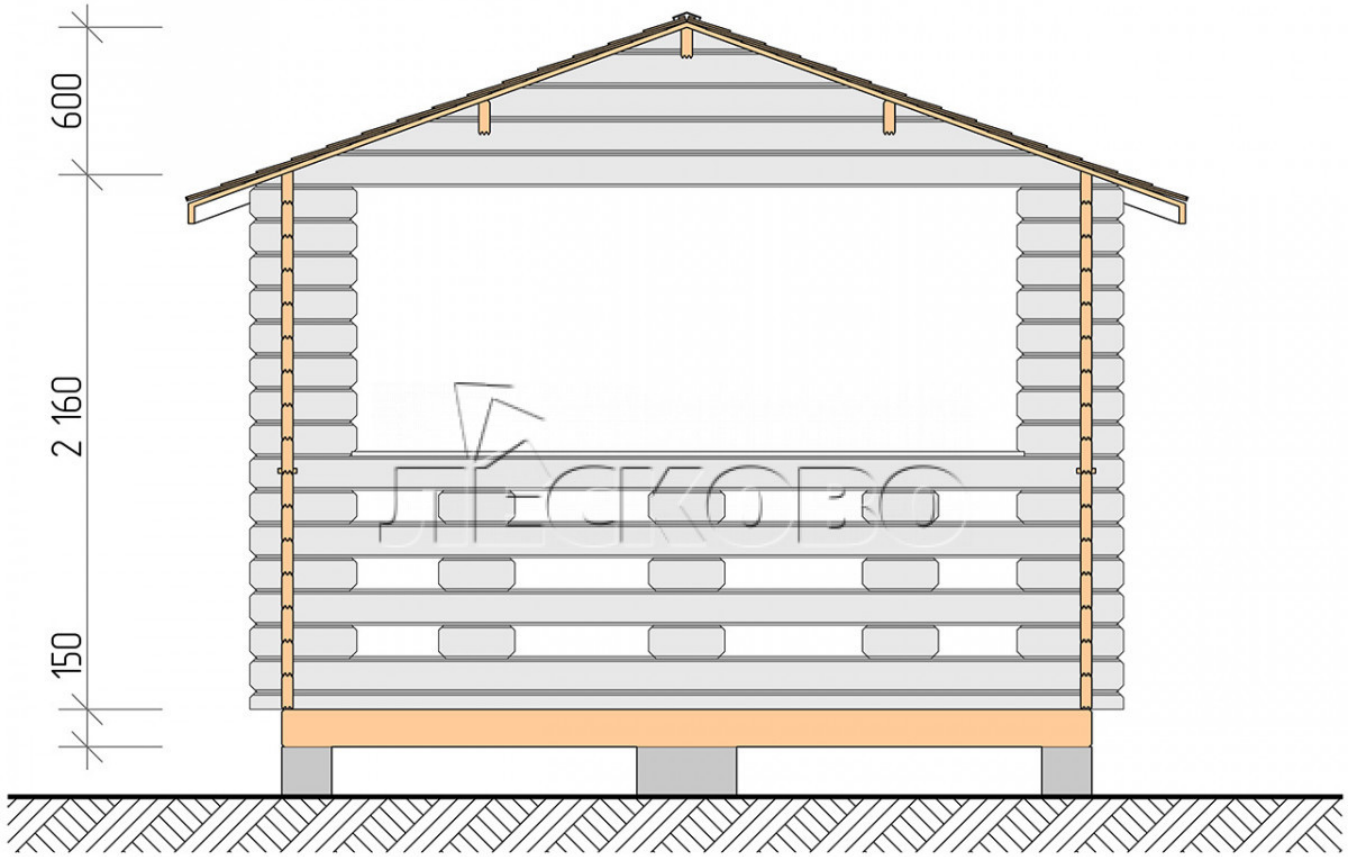

Pavillion "BS" serie 3.5×6

Projektabmessungen

3.5 × 6 / 18.2 m²

Hausset

2.258 €

Balken

45 mm

65 mm
+ 431 €

Projektplanung

3 500

6 000

Разрез

Haus Kit

- Wall kit: mini-chamber drying chamber 44 × 145 mm with bowls for the project. The material of the tree is spruce, pine (GOST 8486). Humidity 12-14%. The height of the walls is 2.16 m;
- Logs, lower harness: board 45 × 145 mm chamber drying 10-12%;
- Floors: floorboard 35 mm, chamber drying;
- Ceiling: imitation of a bar 20 × 135 mm, chamber drying;
- Platbands: dry planed board 20 × 100 mm;
- Roof: shingles;