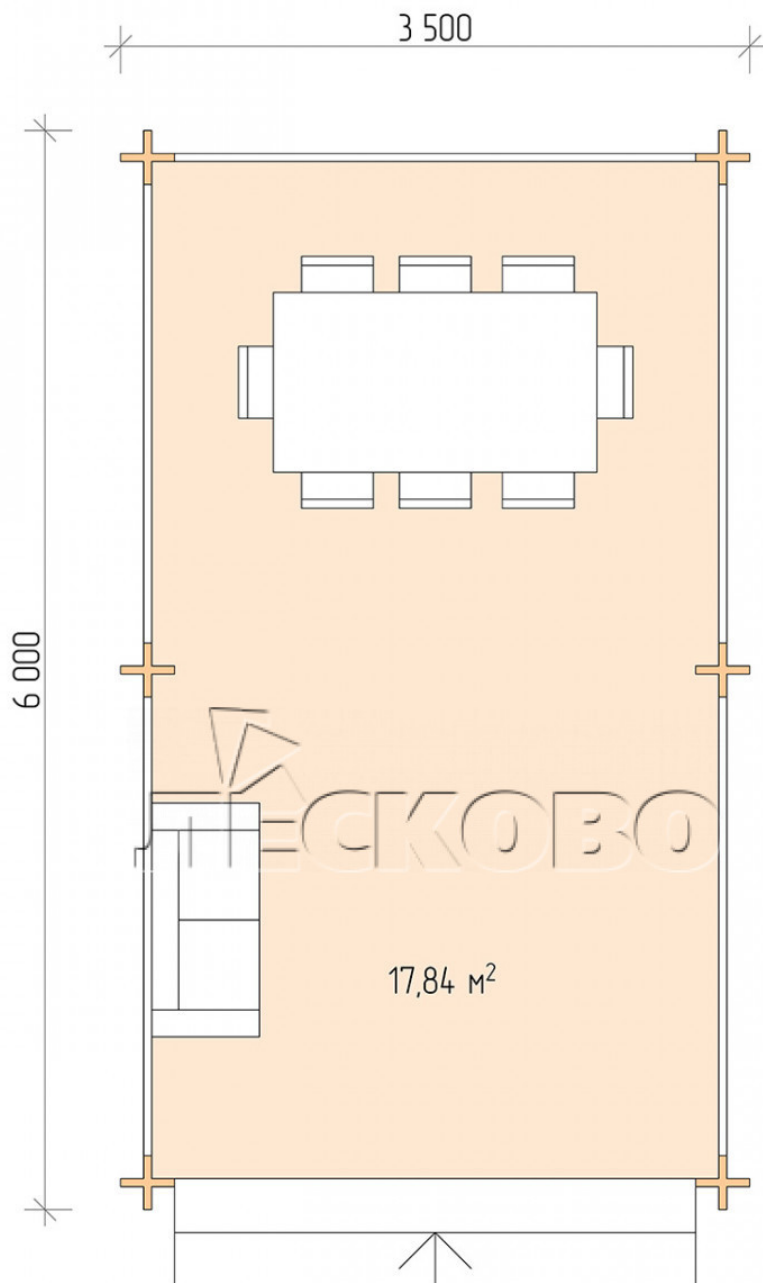

Pavillion "BS" serie 3.5×6

Projektanmessungen

3.5 × 6 / 18.2 m²

Hausset

2.603 €

Balken

45 mm

65 mm
+ 523 €

Projektplanung

3 500

6 000

Разрез

Haus Kit

- Wall kit: mini-chamber drying chamber 44×145 mm with bowls for the project. The material of the tree is spruce, pine (GOST 8486). Humidity 12-14%. The height of the walls is 2.16 m;
- Logs, lower harness: board 45×145 mm chamber drying 10-12%;
- Floors: floorboard 35 mm, chamber drying;
- Ceiling: imitation of a bar 20×135 mm, chamber drying;
- Platbands: dry planed board 20×100 mm;
- Roof: shingles;

- Skirting board 35 mm.

+7 (4942) 499-770

156014, г. Кострома, ул. Базовая, д. 8