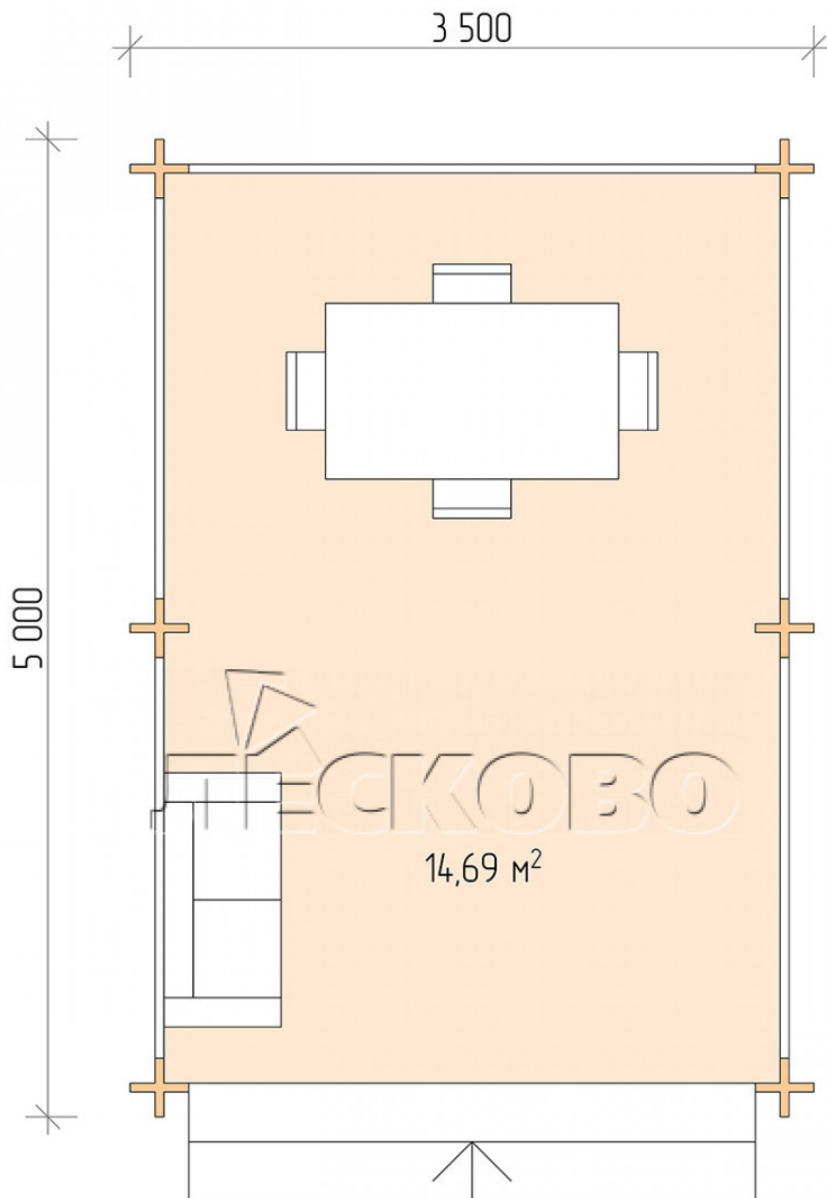

## Pavillion "BS" serie 3.5×5

Projektabmessungen

3.5 × 5 / 15 m<sup>2</sup>

Hausset

**1.930 €**

# Разрез

### Haus Kit

- Wall kit: mini-chamber drying chamber 44 × 145 mm with bowls for the project. The material of the tree is spruce, pine (GOST 8486). Humidity 12-14%. The height of the walls is 2.16 m;
- Logs, lower harness: board 45 × 145 mm chamber drying 10-12%;
- Floors: floorboard 35 mm, chamber drying;
- Ceiling: imitation of a bar 20 × 135 mm, chamber drying;
- Platbands: dry planed board 20 × 100 mm;
- Roof: shingles;