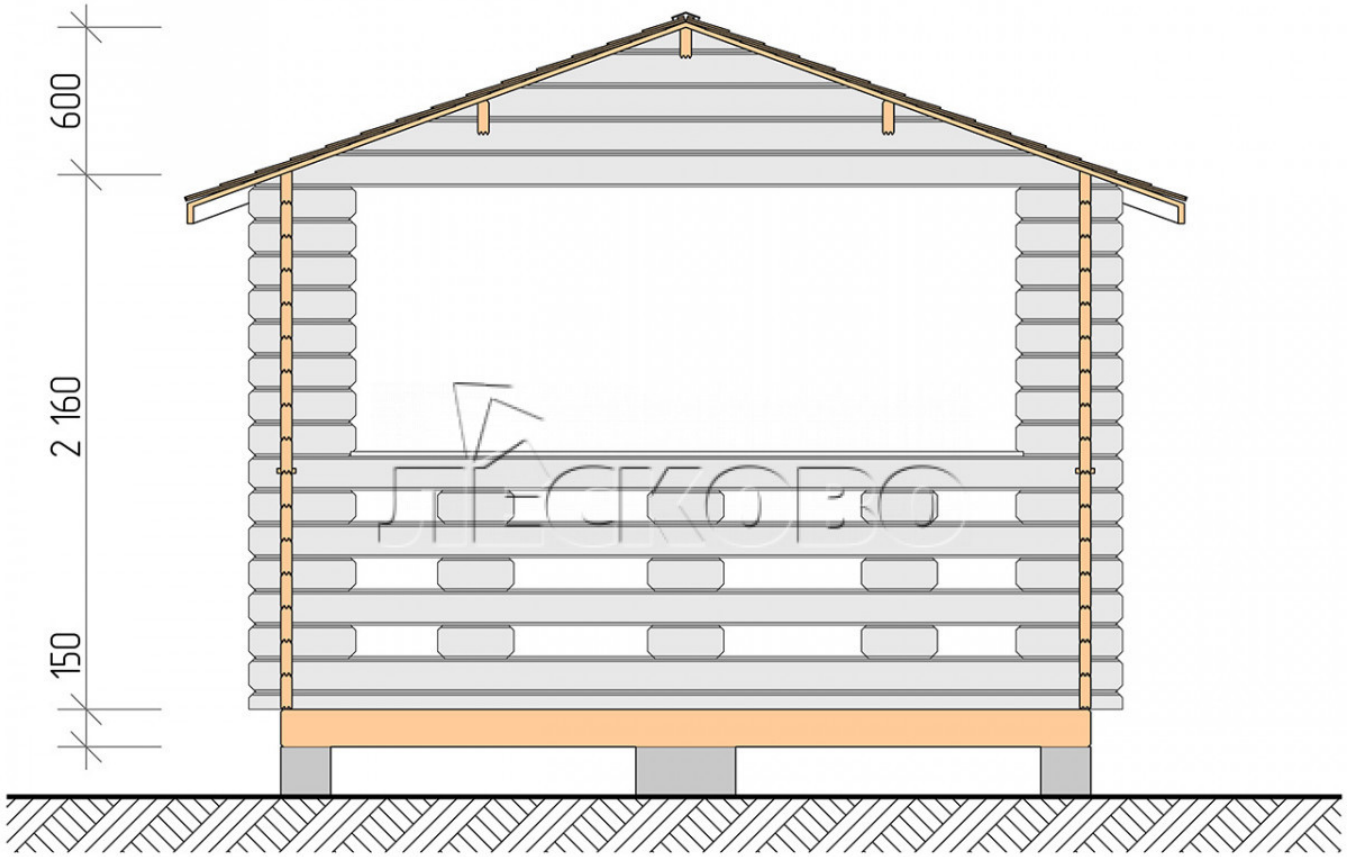

Pavillion "BS" serie 3.5×5

Projektabmessungen

3.5 × 5 / 15 m²

Hausset

1.833 €

Balken

45 mm

65 mm
+ 385 €

Projektplanung

3 500

5 000

14,69

M²

Разрез

Haus Kit

- Wall kit: mini-chamber drying chamber 44 × 145 mm with bowls for the project. The material of the tree is spruce, pine (GOST 8486). Humidity 12-14%. The height of the walls is 2.16 m;
- Logs, lower harness: board 45 × 145 mm chamber drying 10-12%;
- Floors: floorboard 35 mm, chamber drying;
- Ceiling: imitation of a bar 20 × 135 mm, chamber drying;
- Platbands: dry planed board 20 × 100 mm;
- Roof: shingles;