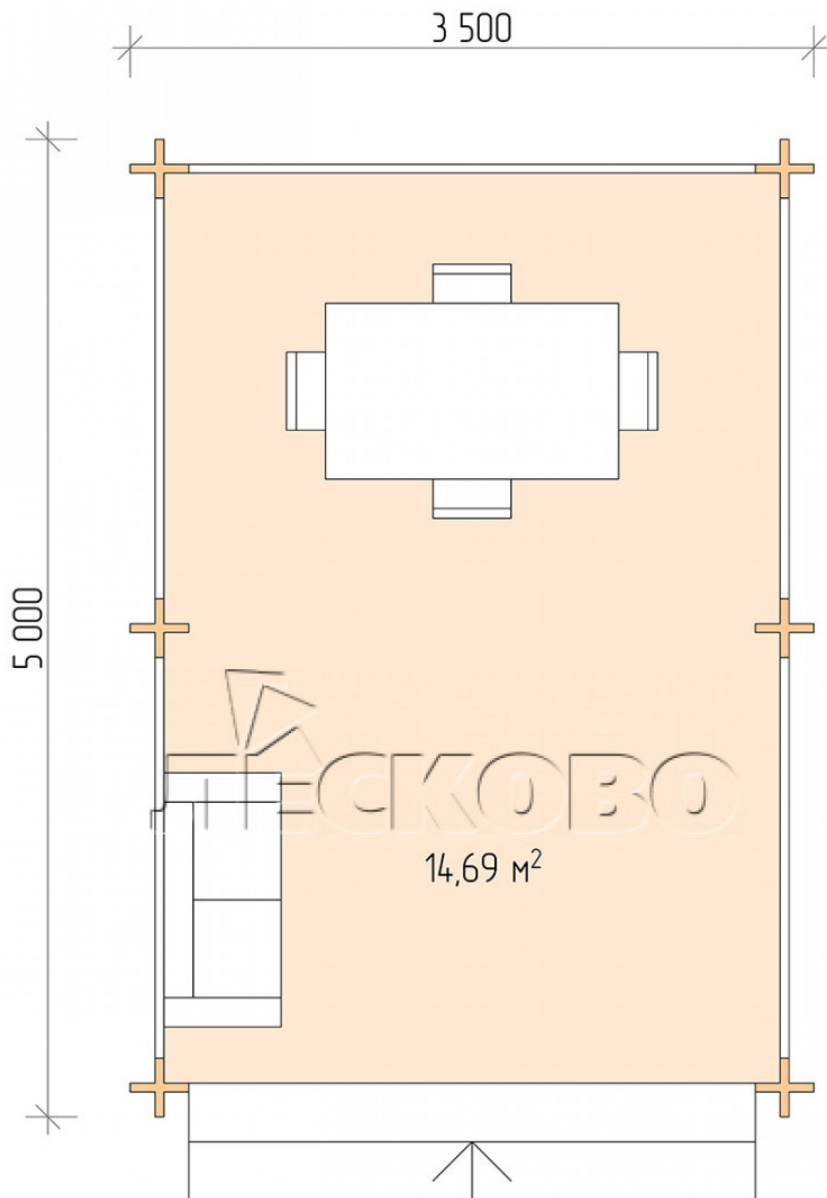

## Pavillion "BS" serie 3.5×5

Projektabmessungen

3.5 × 5 / 15 m<sup>2</sup>

Hausset

**2.231 €**

# Разрез

## Haus Kit

- Wall kit: mini-chamber drying chamber 44 × 145 mm with bowls for the project. The material of the tree is spruce, pine (GOST 8486). Humidity 12-14%. The height of the walls is 2.16 m;
- Logs, lower harness: board 45 × 145 mm chamber drying 10-12%;
- Floors: floorboard 35 mm, chamber drying;
- Ceiling: imitation of a bar 20 × 135 mm, chamber drying;
- Platbands: dry planed board 20 × 100 mm;
- Roof: shingles;