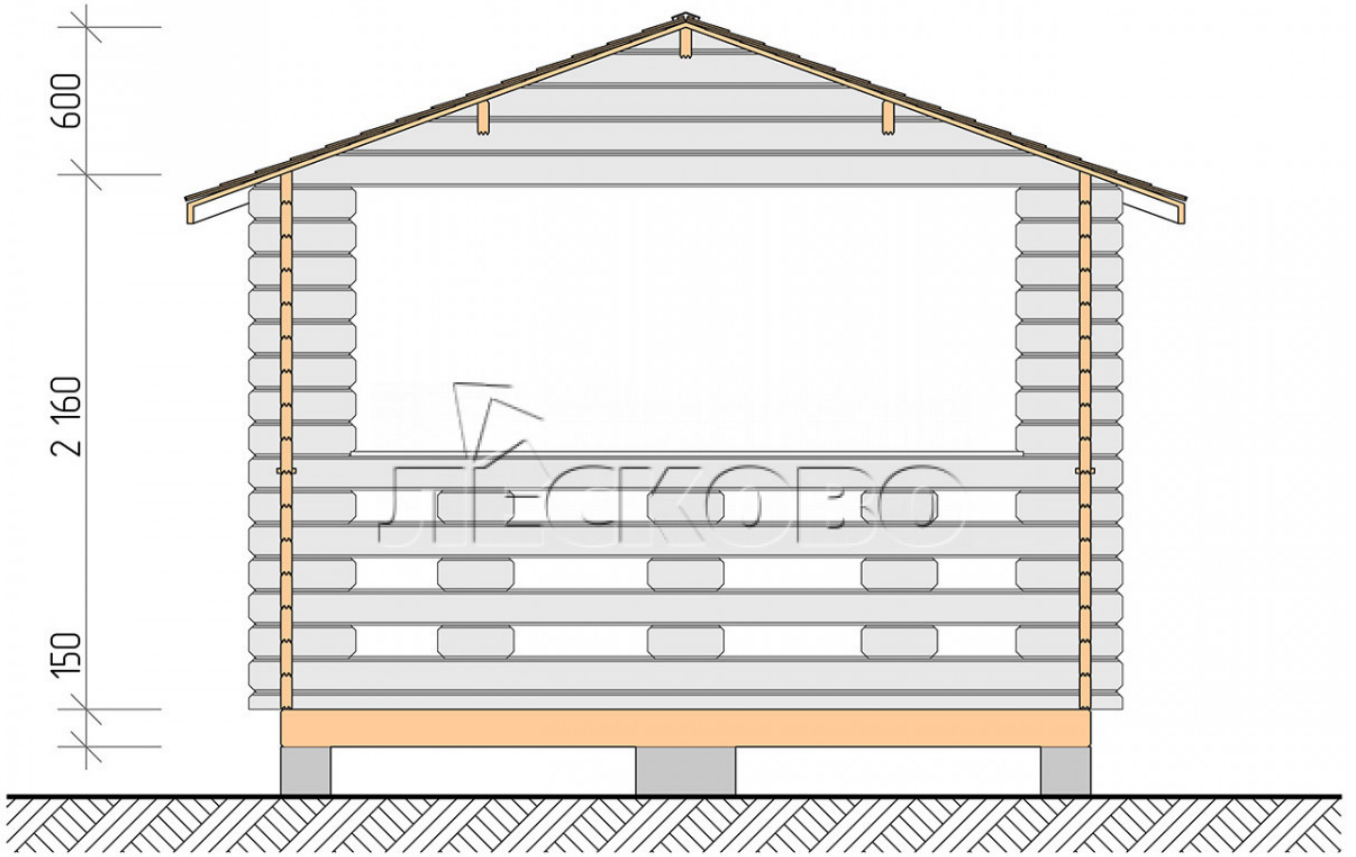

## Pavillion "BS" serie 3.5×5

Projektabmessungen

3.5 × 5 / 15 m<sup>2</sup>

Hausset

**2.231 €**

# Разрез

## Haus Kit

- Wall kit: mini-chamber drying chamber 44 × 145 mm with bowls for the project. The material of the tree is spruce, pine (GOST 8486). Humidity 12-14%. The height of the walls is 2.16 m;
- Logs, lower harness: board 45 × 145 mm chamber drying 10-12%;
- Floors: floorboard 35 mm, chamber drying;
- Ceiling: imitation of a bar 20 × 135 mm, chamber drying;
- Platbands: dry planed board 20 × 100 mm;
- Roof: shingles;