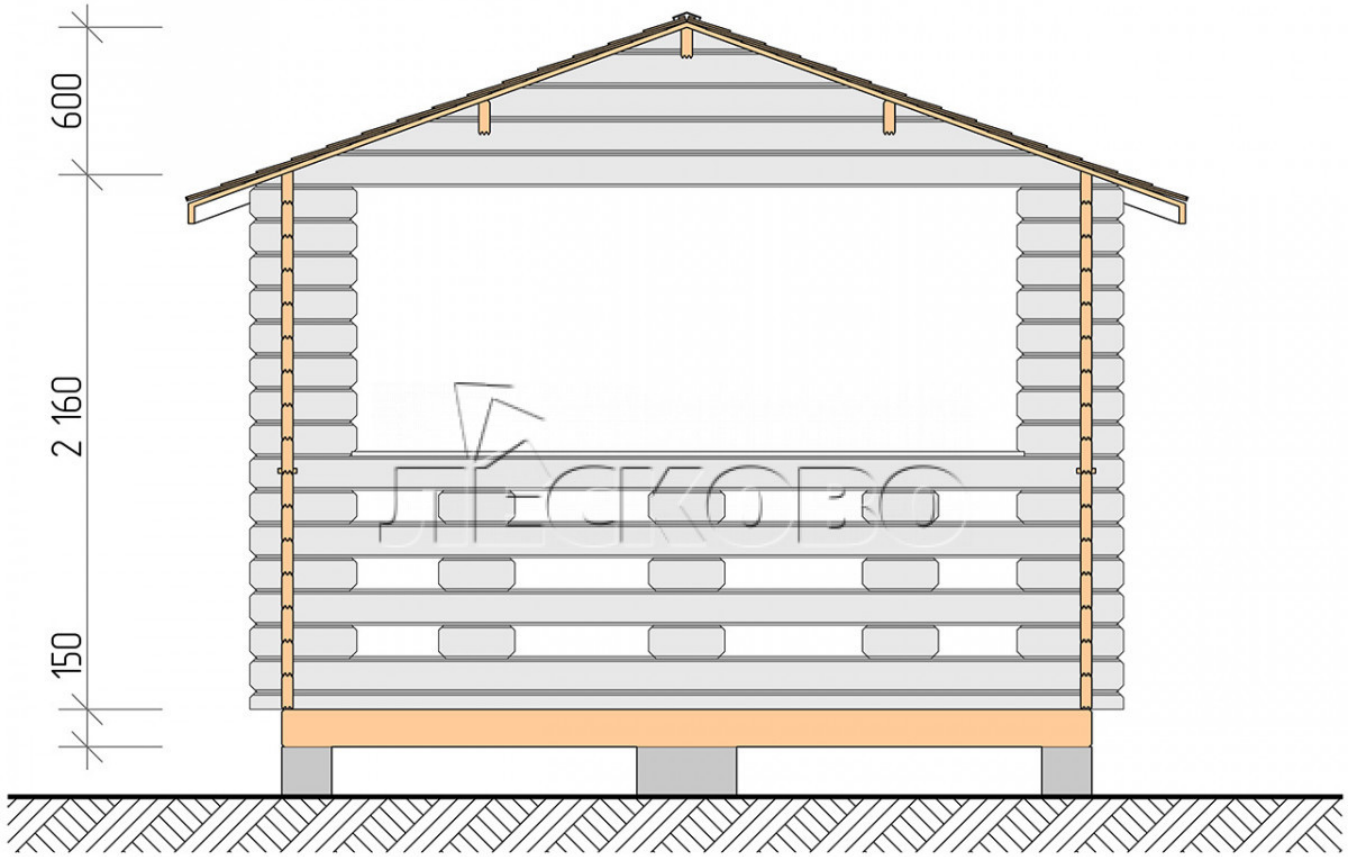

## Pavillion "BS" serie 3.5×5

Projektabmessungen

3.5 × 5 / 15 m<sup>2</sup>

Hausset

**1.930 €**

# Разрез

### Haus Kit

- Wall kit: mini-chamber drying chamber 44 × 145 mm with bowls for the project. The material of the tree is spruce, pine (GOST 8486). Humidity 12-14%. The height of the walls is 2.16 m;
- Logs, lower harness: board 45 × 145 mm chamber drying 10-12%;
- Floors: floorboard 35 mm, chamber drying;
- Ceiling: imitation of a bar 20 × 135 mm, chamber drying;
- Platbands: dry planed board 20 × 100 mm;
- Roof: shingles;