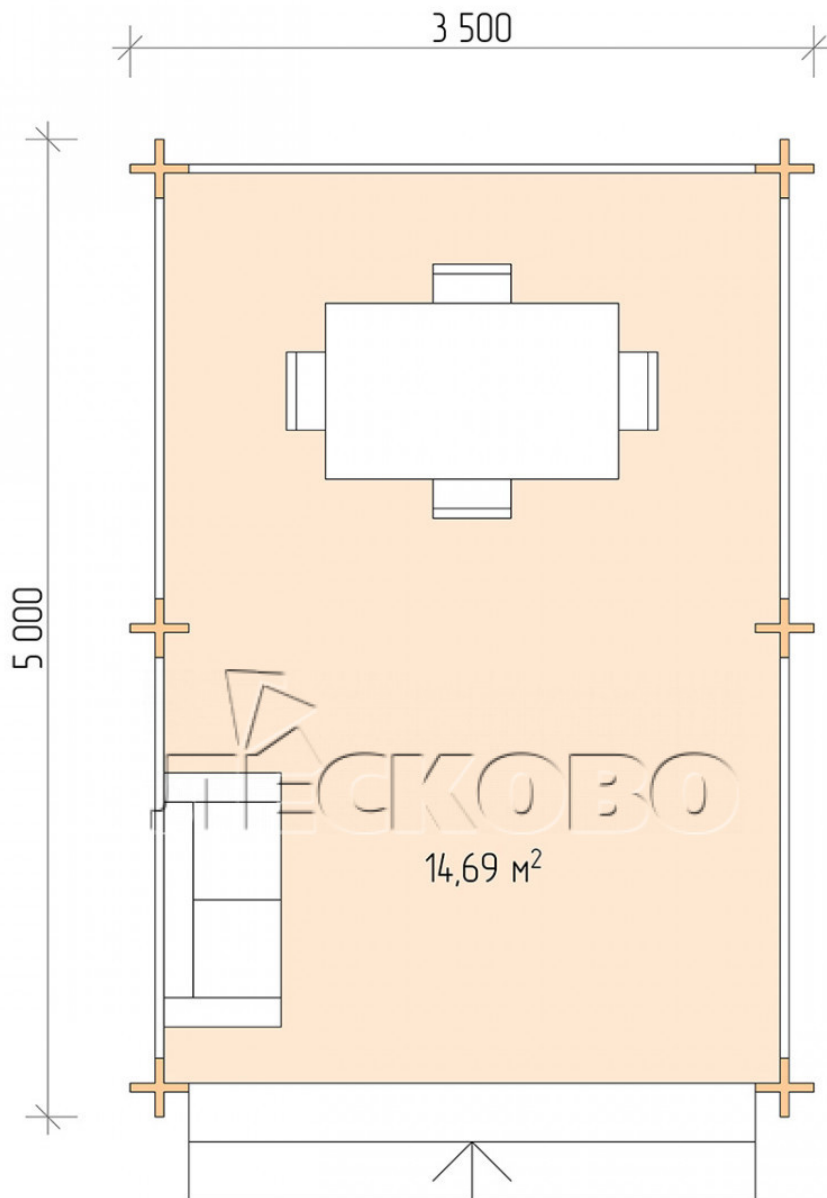

Pavillion "BS" serie 3.5×5

Projektabmessungen

3.5 × 5 / 15 m²

Hausset

1.833 €

Balken

45 mm

65 mm
+ 385 €

Projektplanung

3 500

5 000

14,69

M²

Разрез

Haus Kit

- Wall kit: mini-chamber drying chamber 44 × 145 mm with bowls for the project. The material of the tree is spruce, pine (GOST 8486). Humidity 12-14%. The height of the walls is 2.16 m;
- Logs, lower harness: board 45 × 145 mm chamber drying 10-12%;
- Floors: floorboard 35 mm, chamber drying;
- Ceiling: imitation of a bar 20 × 135 mm, chamber drying;
- Platbands: dry planed board 20 × 100 mm;
- Roof: shingles;

- Skirting board 35 mm.

+7 (4942) 499-770

156014, г. Кострома, ул. Базовая, д. 8