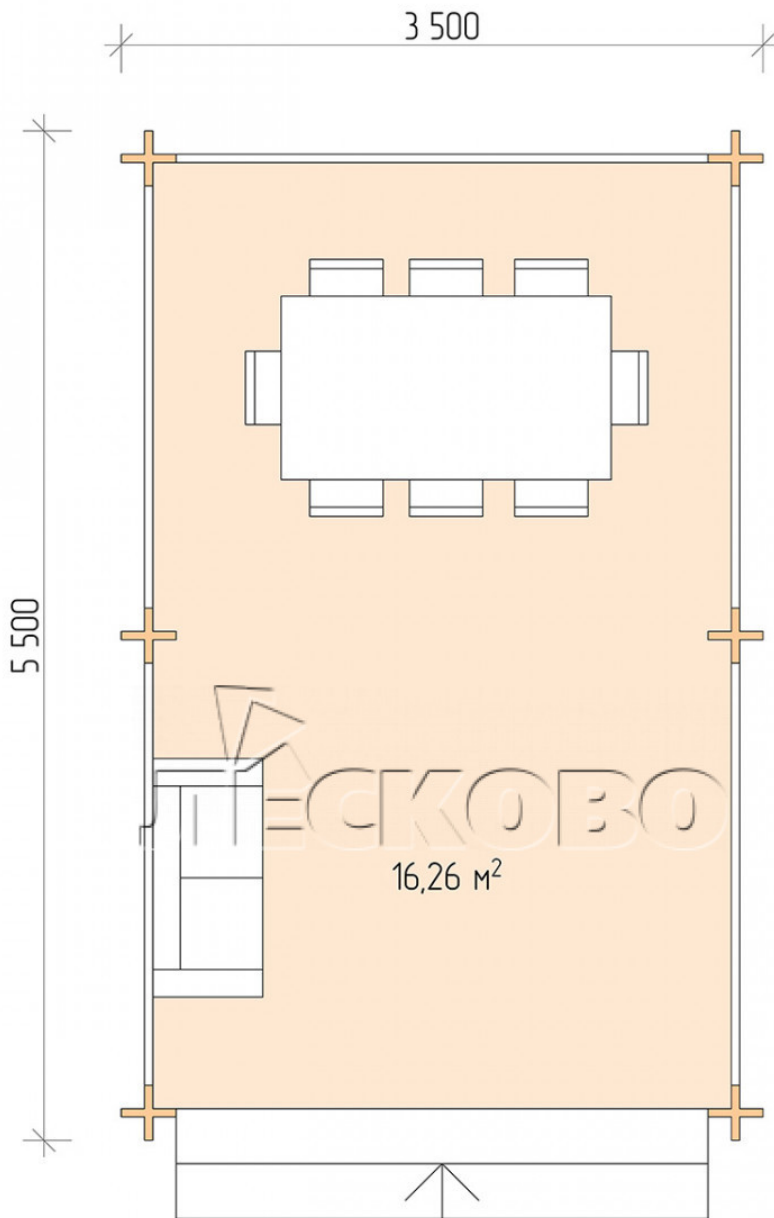

Pavillion "BS" serie 3.5×5.5

Projektabmessungen
3.5 × 5.5 / 16.6 m²

Hausset
2.049 €

Balken

45 MM

65 MM
+ 403 €

Projektplanung

3 500

5 500

16,26

M²

Разрез

Haus Kit

- Wall kit: mini-chamber drying chamber 44 × 145 mm with bowls for the project. The material of the tree is spruce, pine (GOST 8486). Humidity 12-14%. The height of the walls is 2.16 m;
- Logs, lower harness: board 45 × 145 mm chamber drying 10-12%;
- Floors: floorboard 35 mm, chamber drying;
- Ceiling: imitation of a bar 20 × 135 mm, chamber drying;
- Platbands: dry planed board 20 × 100 mm;
- Roof: shingles;