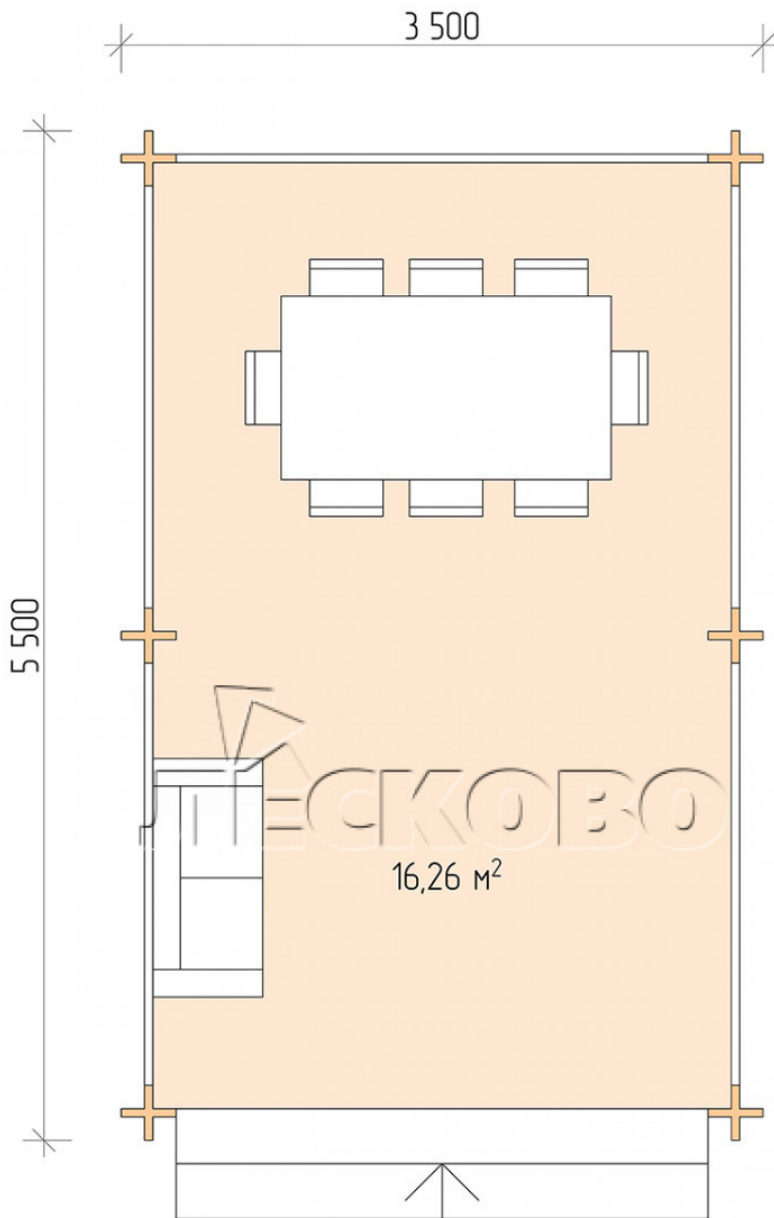

Pavillion "BS" serie 3.5×5.5

Projektabmessungen

3.5 × 5.5 / 16.6 m²

Hausset

2.451 €

Balken

45 MM

65 MM
+ 507 €

Projektplanung

3 500

5 500

Разрез

Haus Kit

- Wall kit: mini-chamber drying chamber 44 × 145 mm with bowls for the project. The material of the tree is spruce, pine (GOST 8486). Humidity 12-14%. The height of the walls is 2.16 m;
- Logs, lower harness: board 45 × 145 mm chamber drying 10-12%;
- Floors: floorboard 35 mm, chamber drying;
- Ceiling: imitation of a bar 20 × 135 mm, chamber drying;
- Platbands: dry planed board 20 × 100 mm;
- Roof: shingles;

- Skirting board 35 mm.

+7 (4942) 499-770

156014, г. Кострома, ул. Базовая, д. 8