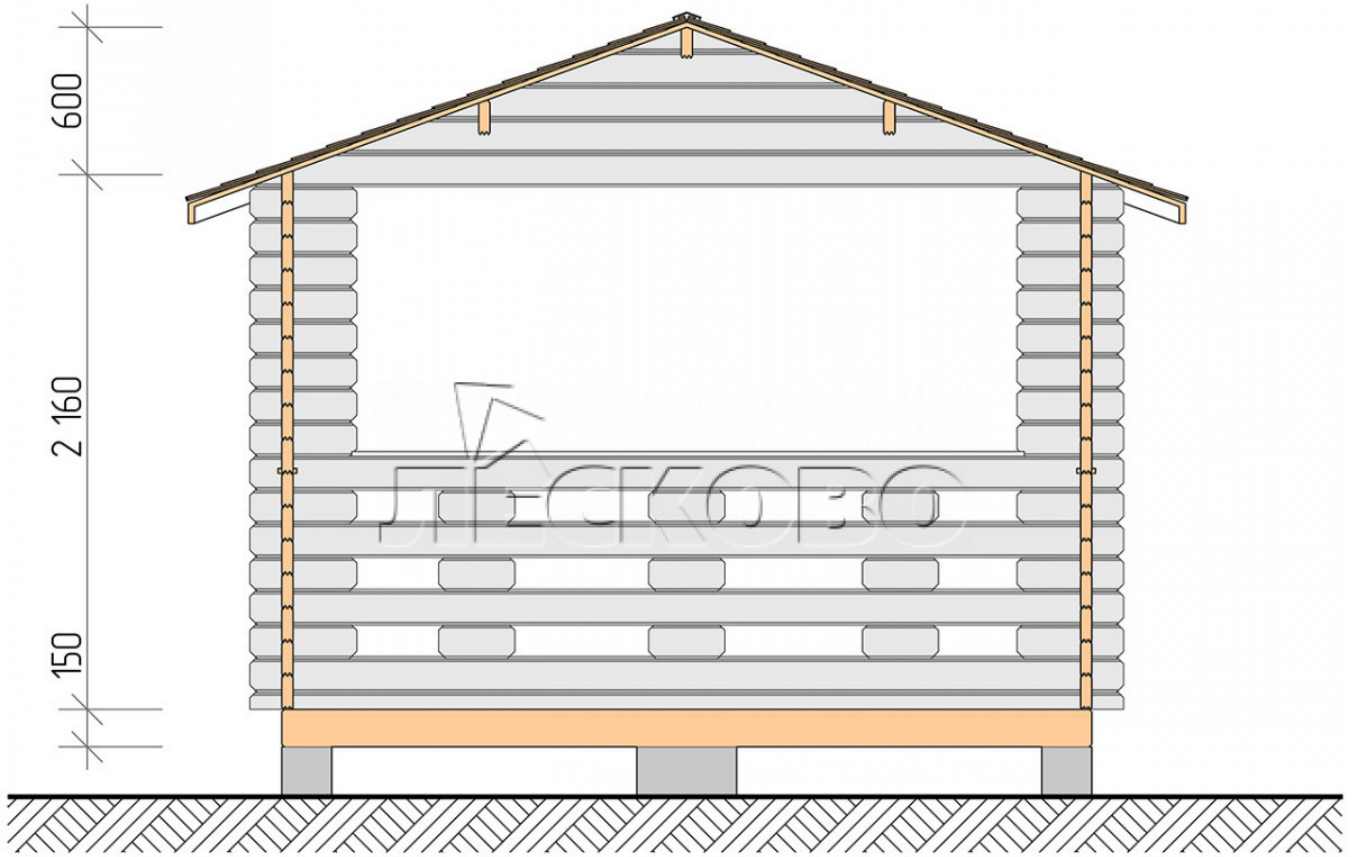

Pavillion "BS" serie 3.5×5.5

Projektabmessungen

3.5 × 5.5 / 16.6 m²

Hausset

2.451 €

Balken

45 MM

65 MM
+ 507 €

Projektplanung

3 500

5 500

Разрез

Haus Kit

- Wall kit: mini-chamber drying chamber 44 × 145 mm with bowls for the project. The material of the tree is spruce, pine (GOST 8486). Humidity 12-14%. The height of the walls is 2.16 m;
- Logs, lower harness: board 45 × 145 mm chamber drying 10-12%;
- Floors: floorboard 35 mm, chamber drying;
- Ceiling: imitation of a bar 20 × 135 mm, chamber drying;
- Platbands: dry planed board 20 × 100 mm;
- Roof: shingles;