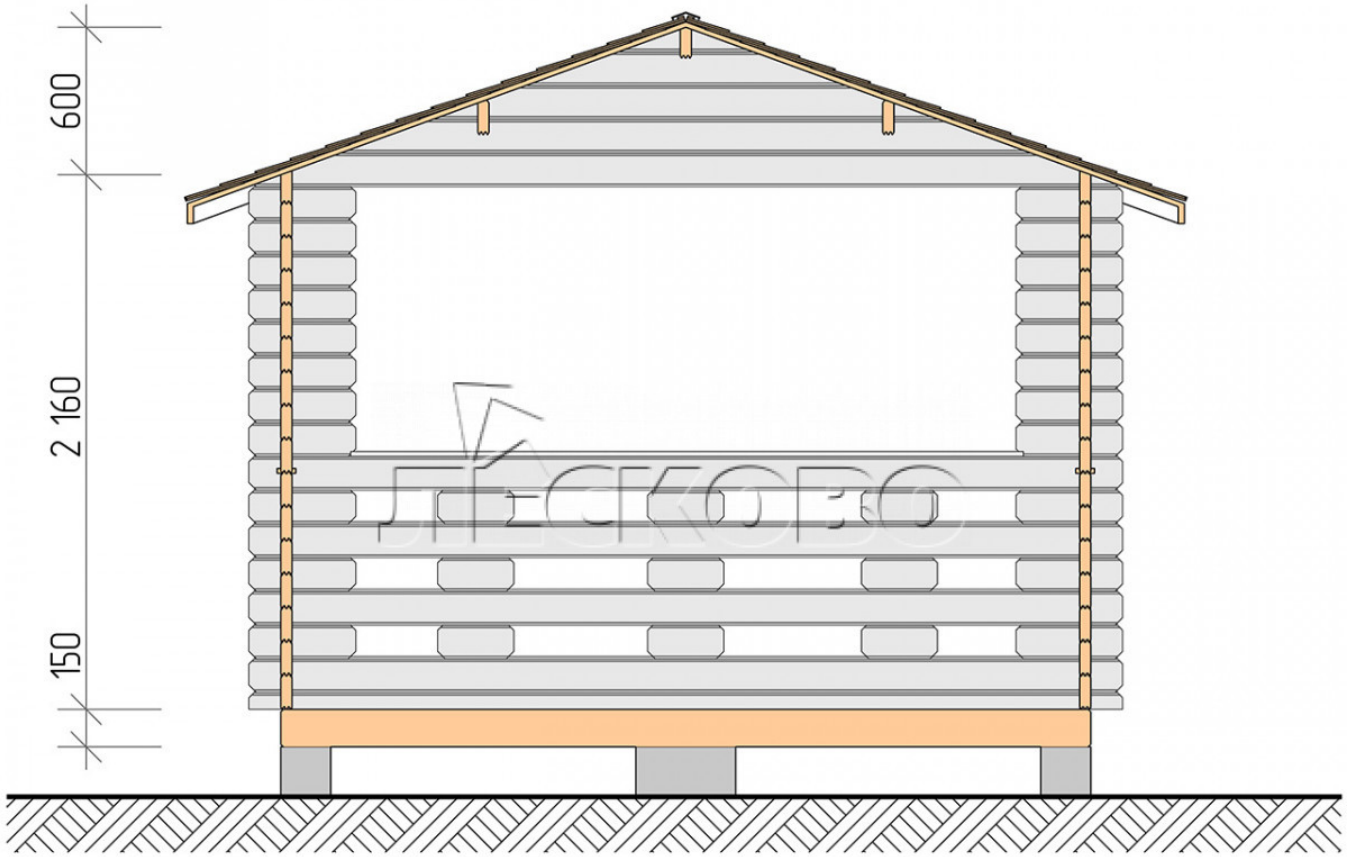

Pavillion "BS" serie 3.5×5.5

Projektabmessungen
3.5 × 5.5 / 16.6 m²

Hausset
2.049 €

Balken

45 MM

65 MM
+ 403 €

Projektplanung

3 500

5 500

16,26

M²

Разрез

Haus Kit

- Wall kit: mini-chamber drying chamber 44 × 145 mm with bowls for the project. The material of the tree is spruce, pine (GOST 8486). Humidity 12-14%. The height of the walls is 2.16 m;
- Logs, lower harness: board 45 × 145 mm chamber drying 10-12%;
- Floors: floorboard 35 mm, chamber drying;
- Ceiling: imitation of a bar 20 × 135 mm, chamber drying;
- Platbands: dry planed board 20 × 100 mm;
- Roof: shingles;