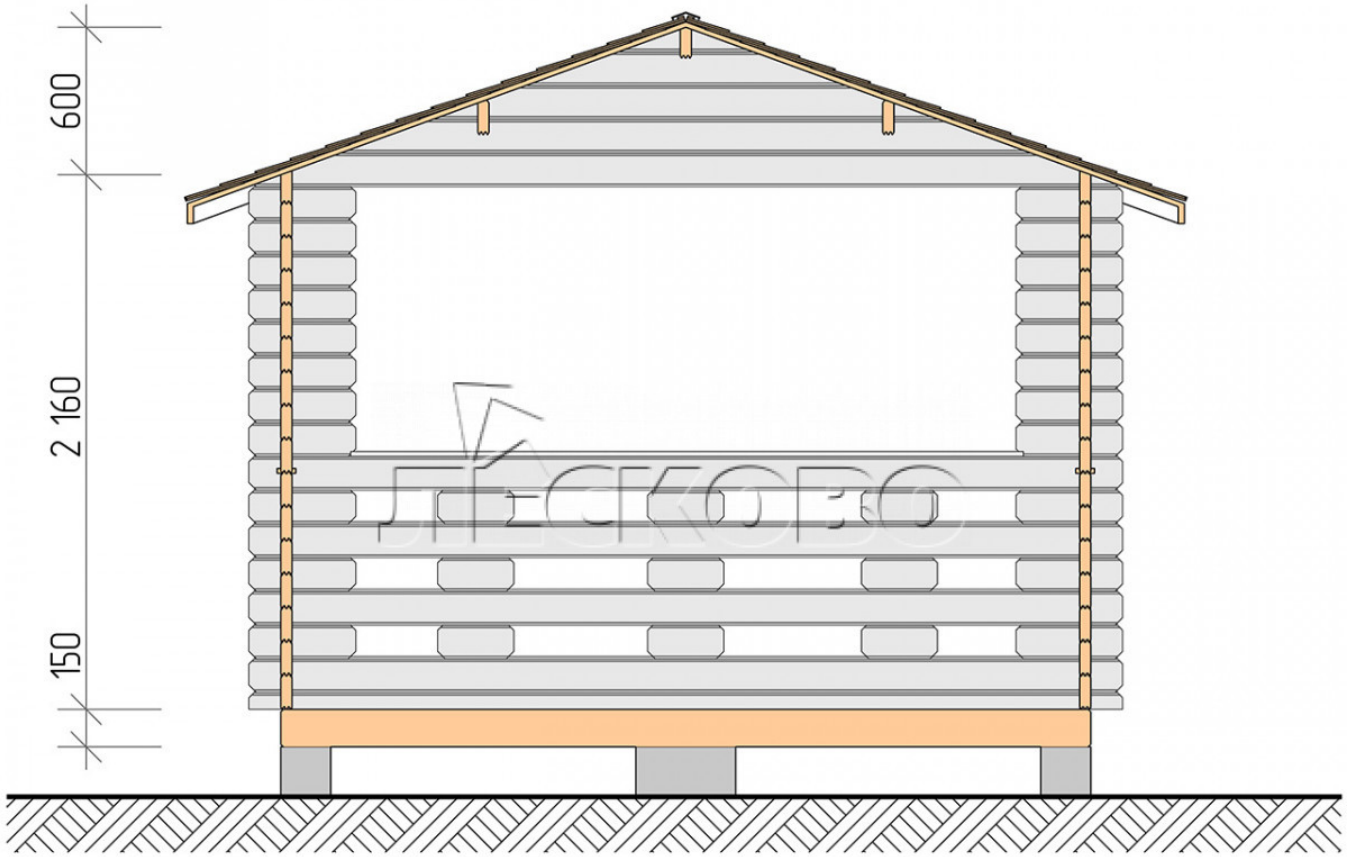

Pavillion "BS" serie 3.5×5.5

Projektanmessungen
3.5 × 5.5 / 16.6 m²

Hausset
2.124 €

Balken

45 mm

65 mm
+ 418 €

Projektplanung

3 500

5 500

Разрез

Haus Kit

- Wall kit: mini-chamber drying chamber 44 × 145 mm with bowls for the project. The material of the tree is spruce, pine (GOST 8486). Humidity 12-14%. The height of the walls is 2.16 m;
- Logs, lower harness: board 45 × 145 mm chamber drying 10-12%;
- Floors: floorboard 35 mm, chamber drying;
- Ceiling: imitation of a bar 20 × 135 mm, chamber drying;
- Platbands: dry planed board 20 × 100 mm;
- Roof: shingles;