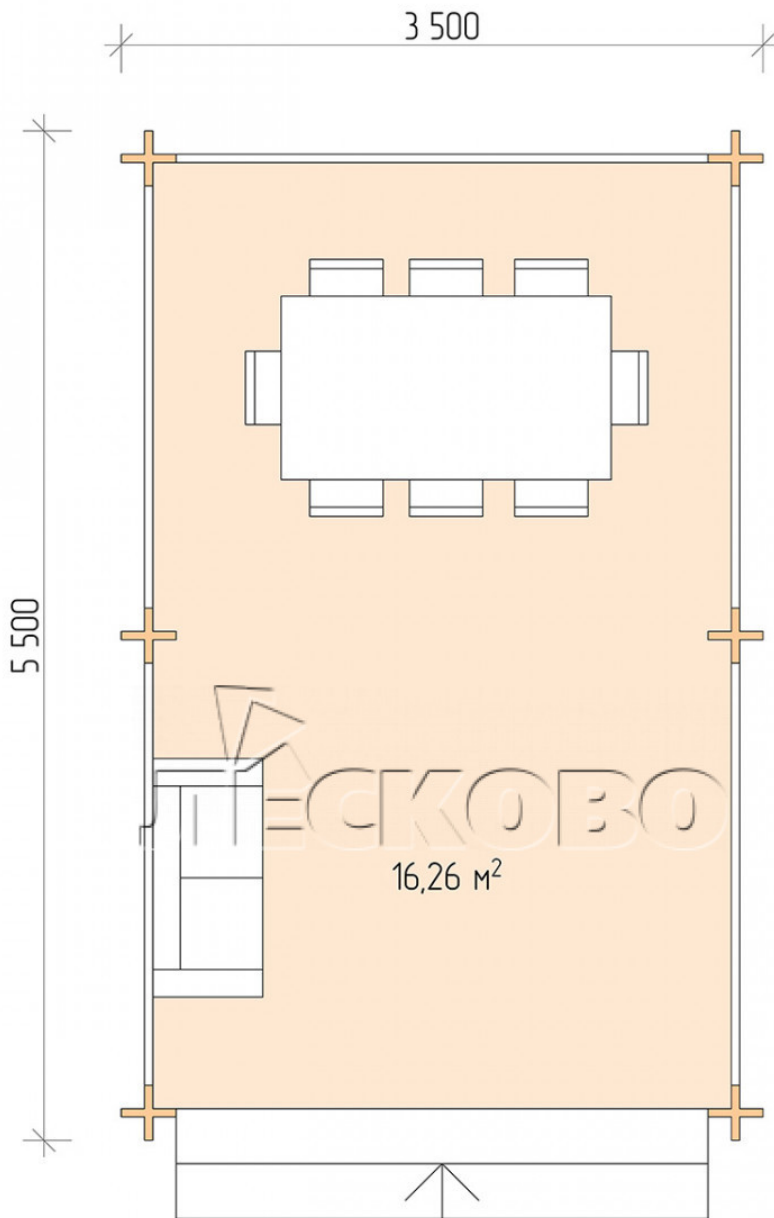

Pavillion "BS" serie 3.5×5.5

Projektanmessungen
3.5 × 5.5 / 16.6 m²

Hausset
2.124 €

Balken

45 mm

65 mm
+ 418 €

Projektplanung

3 500

5 500

Разрез

Haus Kit

- Wall kit: mini-chamber drying chamber 44 × 145 mm with bowls for the project. The material of the tree is spruce, pine (GOST 8486). Humidity 12-14%. The height of the walls is 2.16 m;
- Logs, lower harness: board 45 × 145 mm chamber drying 10-12%;
- Floors: floorboard 35 mm, chamber drying;
- Ceiling: imitation of a bar 20 × 135 mm, chamber drying;
- Platbands: dry planed board 20 × 100 mm;
- Roof: shingles;